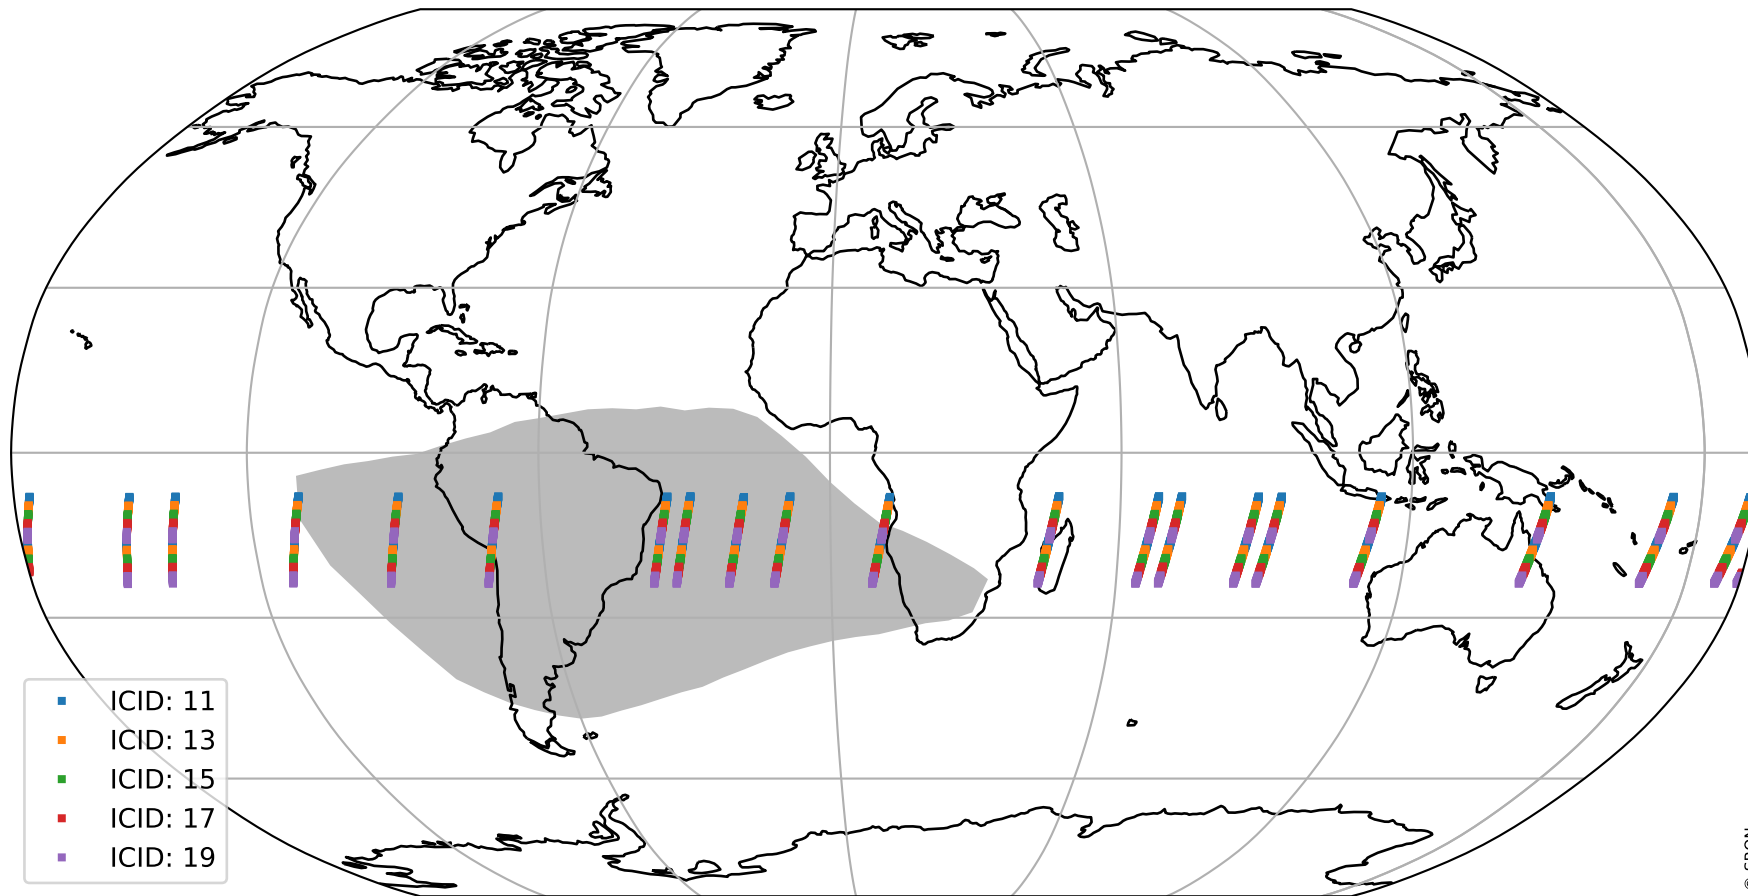

Tropomi SWIR offset (official)

orbits : 20 in [13912, 13957]
coverage : 2020-06-20 / 2020-06-23
median : 0.52593 V
spread : 0.035921 V
created : 2023-08-21T14:42:41

value detector map

Tropomi SWIR offset (official)

orbits : 20 in [13912, 13957]
coverage : 2020-06-20 / 2020-06-23
median : 30.807 μV
spread : 15.335 μV
created : 2023-08-21T14:42:42

Tropomi SWIR offset (official)

value compared with SWIR offset CKD

orbits : 20 in [13912, 13957]
coverage : 2020-06-20 / 2020-06-23
median : -0.090604 mV
spread : 0.38449 mV
created : 2023-08-21T14:42:42

Tropomi SWIR offset (official) ground-tracks of Sentinel-5P

orbits : 20 in [13912, 13957]
coverage : 2020-06-20 / 2020-06-23
created : 2023-08-21T14:42:43

Tropomi SWIR offset (official)

orbits : [2827, 13957]
coverage : 2018-04-30 / 2020-06-23
created : 2023-08-21T14:42:43