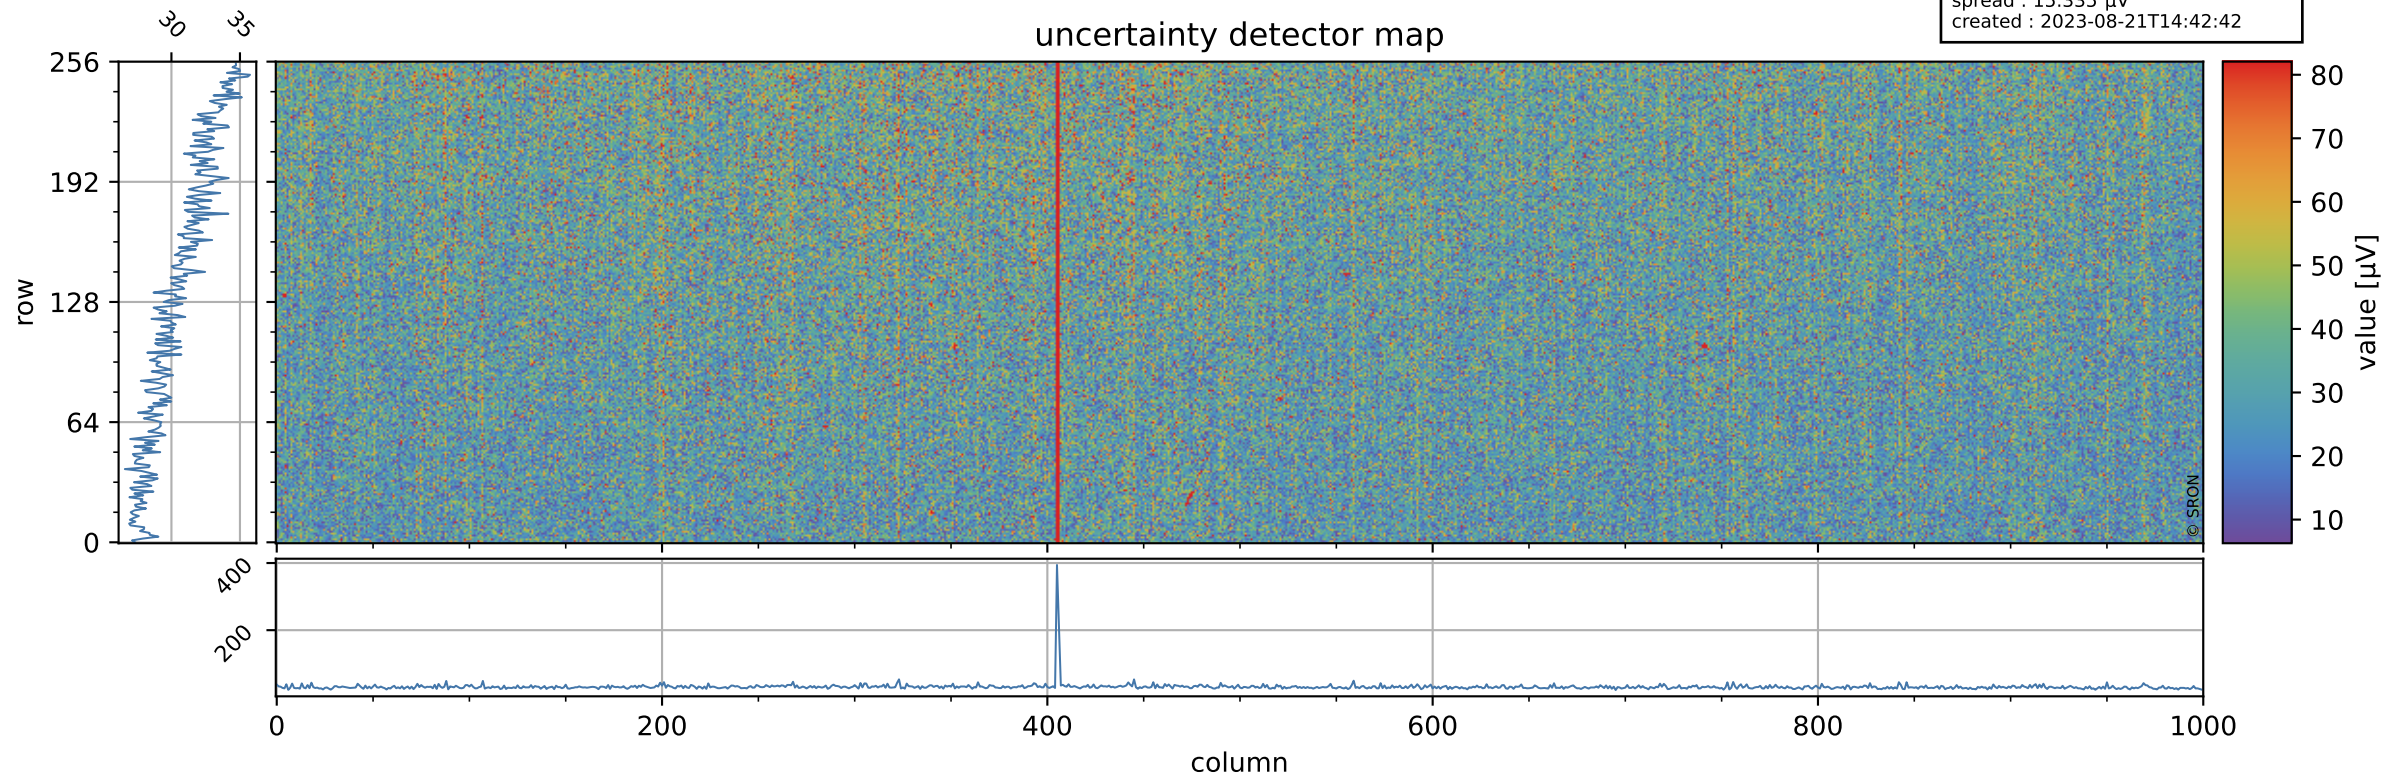

Tropomi SWIR offset (official)

orbits : 20 in [13912, 13957]
coverage : 2020-06-20 / 2020-06-23
median : 0.52593 V
spread : 0.035921 V
created : 2023-08-21T14:42:41

value detector map

Tropomi SWIR offset (official)

orbits : 20 in [13912, 13957]
coverage : 2020-06-20 / 2020-06-23
median : 30.807 μV
spread : 15.335 μV
created : 2023-08-21T14:42:42

Tropomi SWIR offset (official)

value compared with SWIR offset CKD

orbits : 20 in [13912, 13957]
coverage : 2020-06-20 / 2020-06-23
median : -0.090604 mV
spread : 0.38449 mV
created : 2023-08-21T14:42:42

Tropomi SWIR offset (official) ground-tracks of Sentinel-5P

orbits : 20 in [13912, 13957]
coverage : 2020-06-20 / 2020-06-23
created : 2023-08-21T14:42:43

Tropomi SWIR offset (official)

orbits : [2827, 13957]
coverage : 2018-04-30 / 2020-06-23
created : 2023-08-21T14:42:43

trend of detector median & temperatures