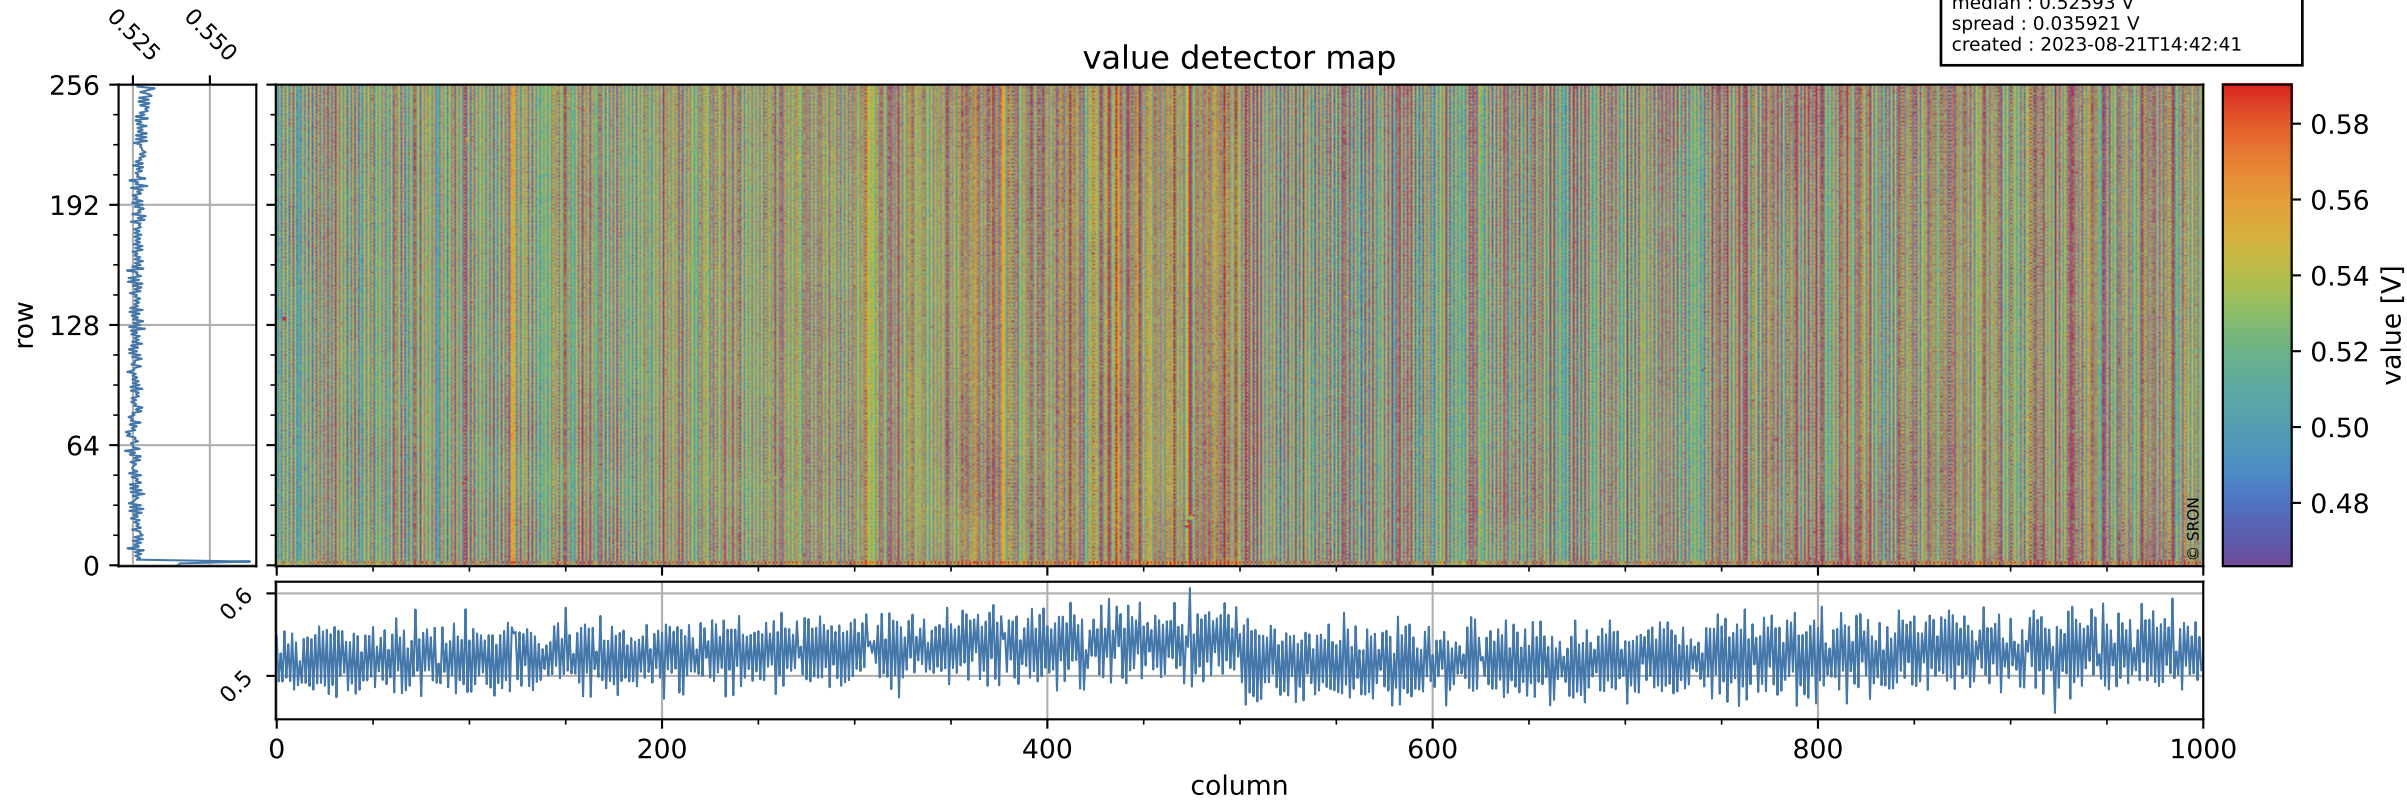

Tropomi SWIR offset (official)

orbits : 20 in [13912, 13957]
coverage : 2020-06-20 / 2020-06-23
median : 0.52593 V
spread : 0.035921 V
created : 2023-08-21T14:42:41

value detector map

Tropomi SWIR offset (official)

orbits : 20 in [13912, 13957]
coverage : 2020-06-20 / 2020-06-23
median : 30.807 μV
spread : 15.335 μV
created : 2023-08-21T14:42:42

Tropomi SWIR offset (official)

value compared with SWIR offset CKD

orbits : 20 in [13912, 13957]
coverage : 2020-06-20 / 2020-06-23
median : -0.090604 mV
spread : 0.38449 mV
created : 2023-08-21T14:42:42

Tropomi SWIR offset (official) ground-tracks of Sentinel-5P

orbits : 20 in [13912, 13957]
coverage : 2020-06-20 / 2020-06-23
created : 2023-08-21T14:42:43

Tropomi SWIR offset (official)

orbits : [2827, 13957]
coverage : 2018-04-30 / 2020-06-23
created : 2023-08-21T14:42:43

trend of detector median & temperatures