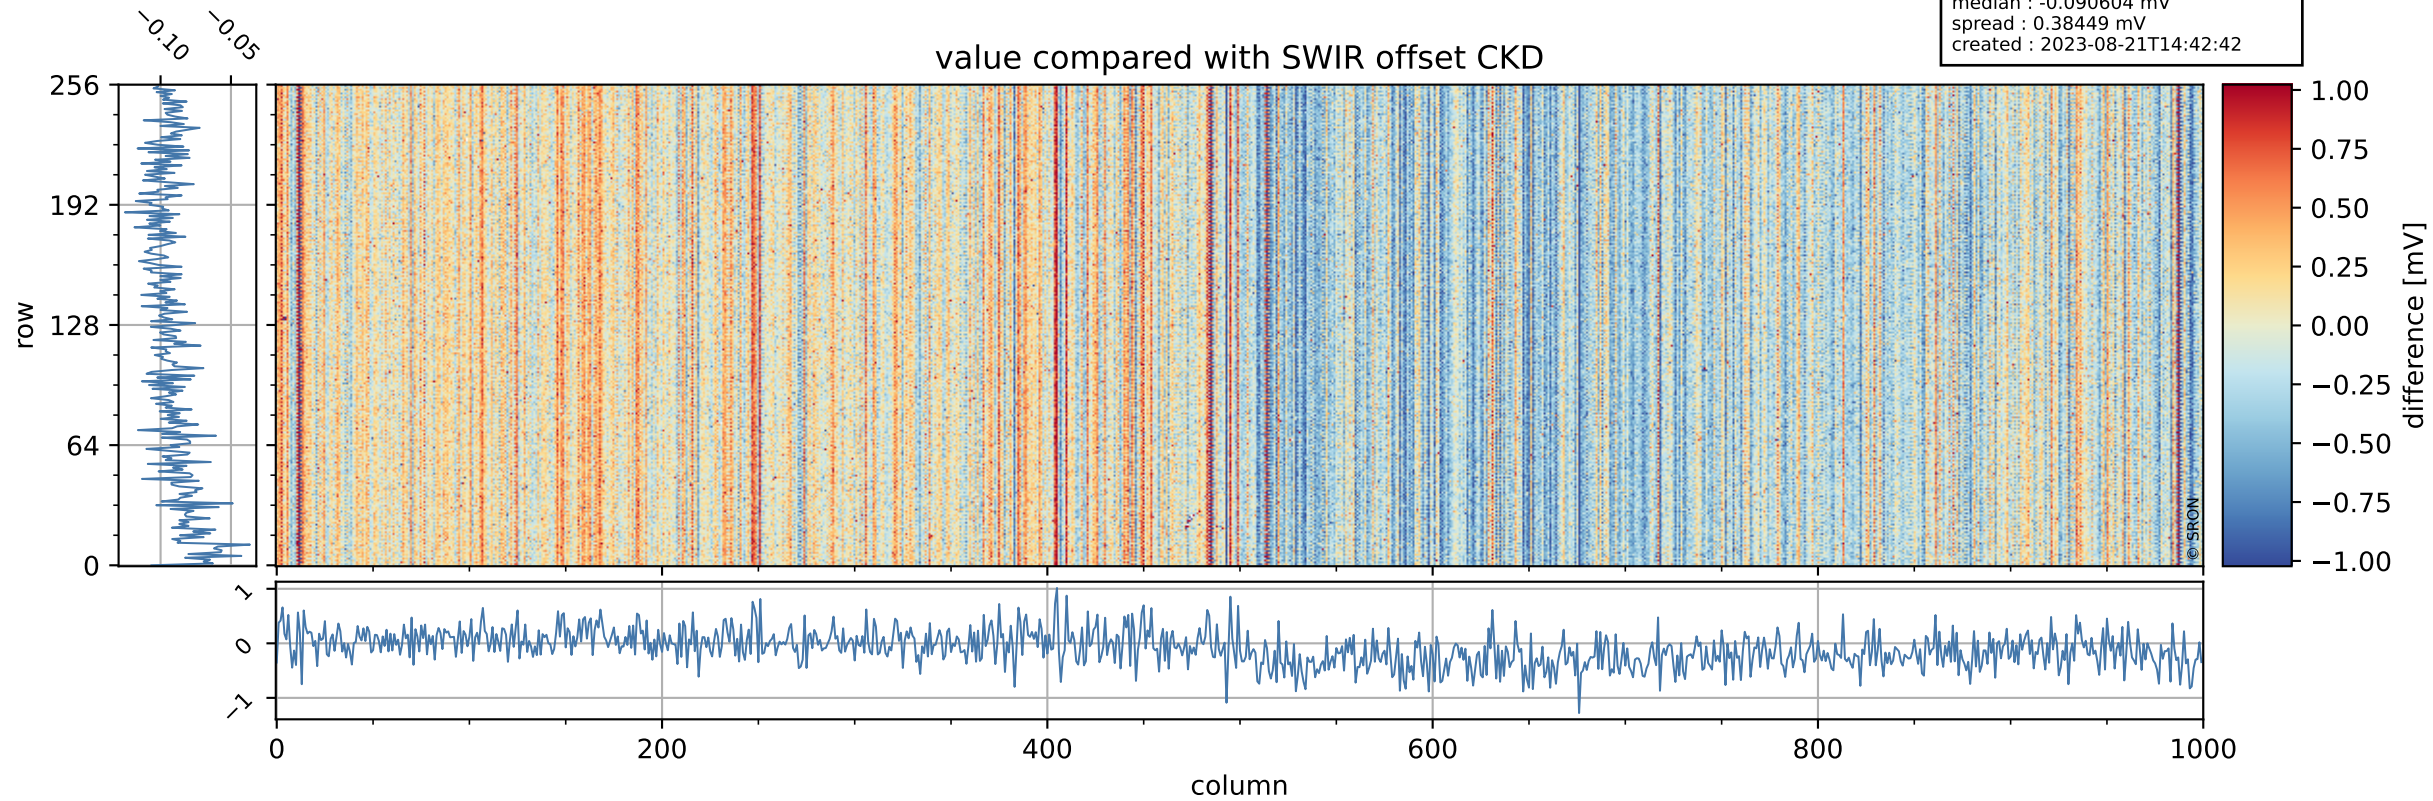

Tropomi SWIR offset (official)

orbits : 20 in [13912, 13957]
coverage : 2020-06-20 / 2020-06-23
median : 0.52593 V
spread : 0.035921 V
created : 2023-08-21T14:42:41

value detector map

Tropomi SWIR offset (official)

orbits : 20 in [13912, 13957]
coverage : 2020-06-20 / 2020-06-23
median : 30.807 μV
spread : 15.335 μV
created : 2023-08-21T14:42:42

Tropomi SWIR offset (official)

value compared with SWIR offset CKD

orbits : 20 in [13912, 13957]
coverage : 2020-06-20 / 2020-06-23
median : -0.090604 mV
spread : 0.38449 mV
created : 2023-08-21T14:42:42

Tropomi SWIR offset (official) ground-tracks of Sentinel-5P

orbits : 20 in [13912, 13957]
coverage : 2020-06-20 / 2020-06-23
created : 2023-08-21T14:42:43

Tropomi SWIR offset (official)

orbits : [2827, 13957]
coverage : 2018-04-30 / 2020-06-23
created : 2023-08-21T14:42:43

trend of detector median & temperatures