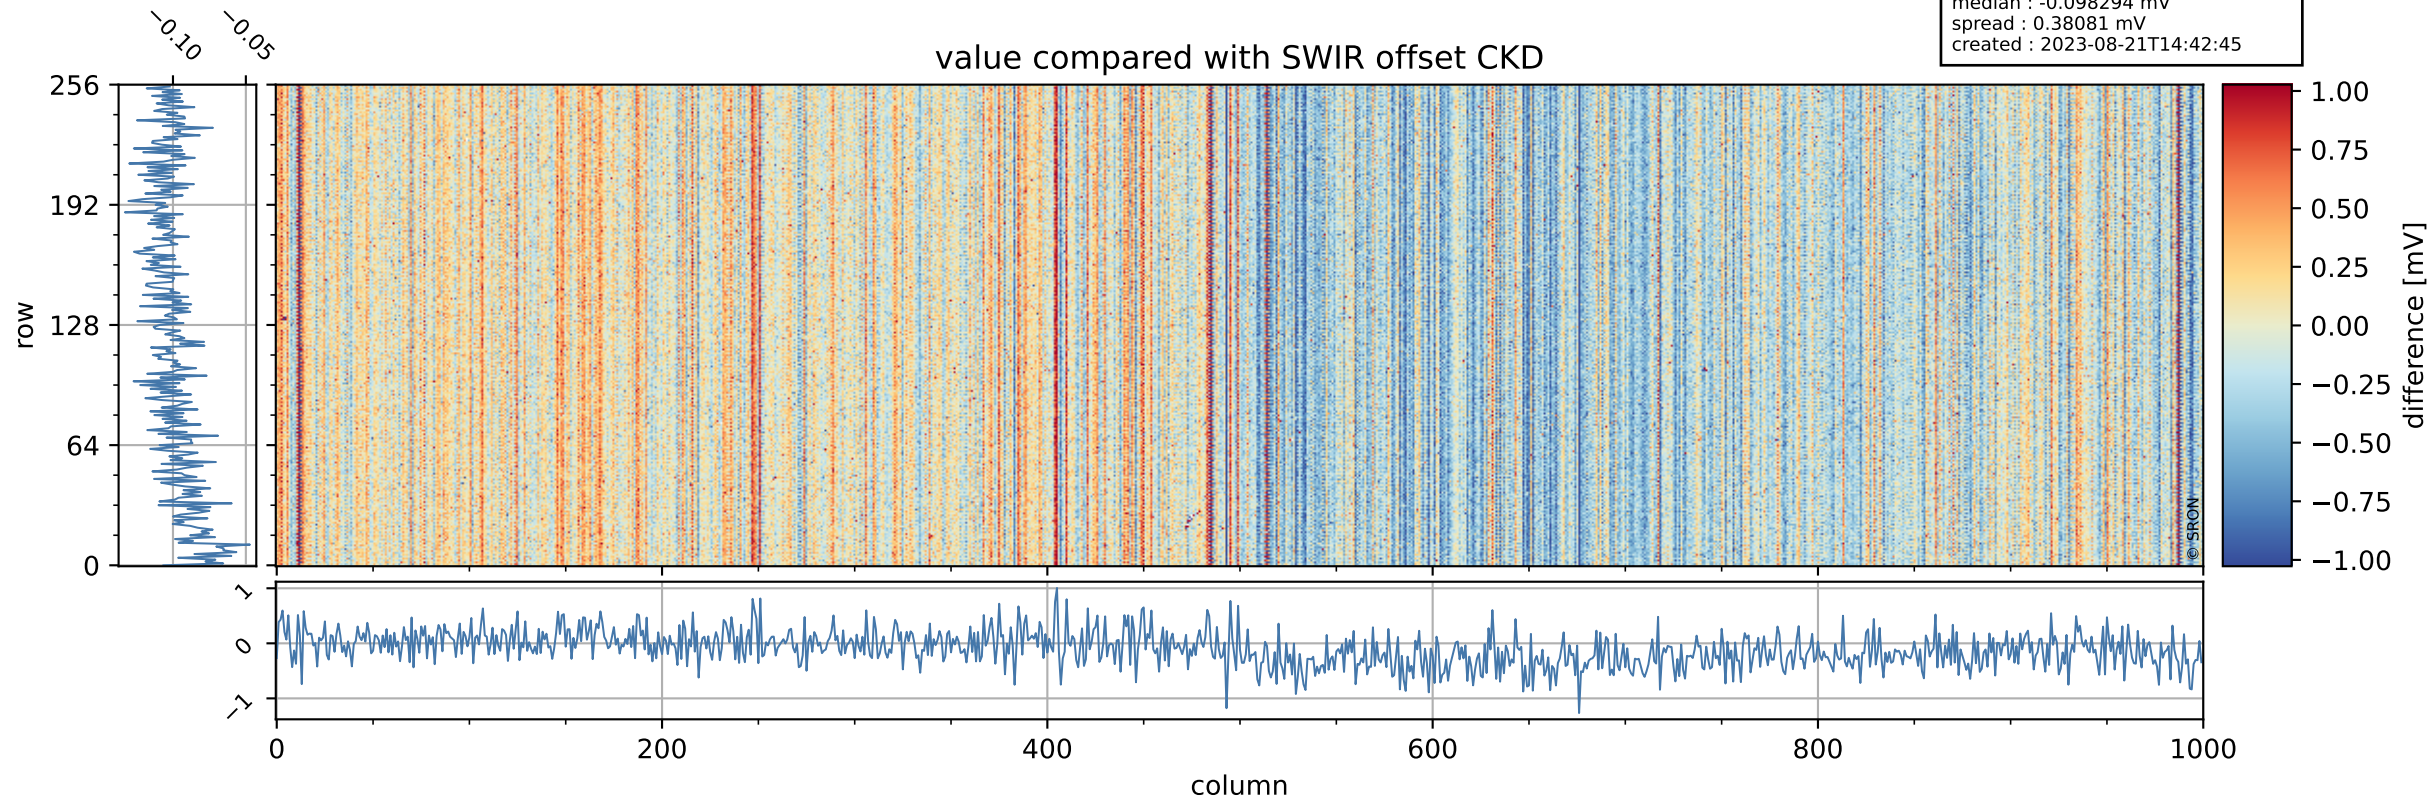

## value detector map

# Tropomi SWIR offset (official)

orbits : 19 in [13927, 13972]  
coverage : 2020-06-21 / 2020-06-24  
median : 30.206  $\mu\text{V}$   
spread : 14.998  $\mu\text{V}$   
created : 2023-08-21T14:42:45

# Tropomi SWIR offset (official)

orbits : 19 in [13927, 13972]  
coverage : 2020-06-21 / 2020-06-24  
median : -0.098294 mV  
spread : 0.38081 mV  
created : 2023-08-21T14:42:45

value compared with SWIR offset CKD

# Tropomi SWIR offset (official) ground-tracks of Sentinel-5P

orbits : 19 in [13927, 13972]  
coverage : 2020-06-21 / 2020-06-24  
created : 2023-08-21T14:42:46