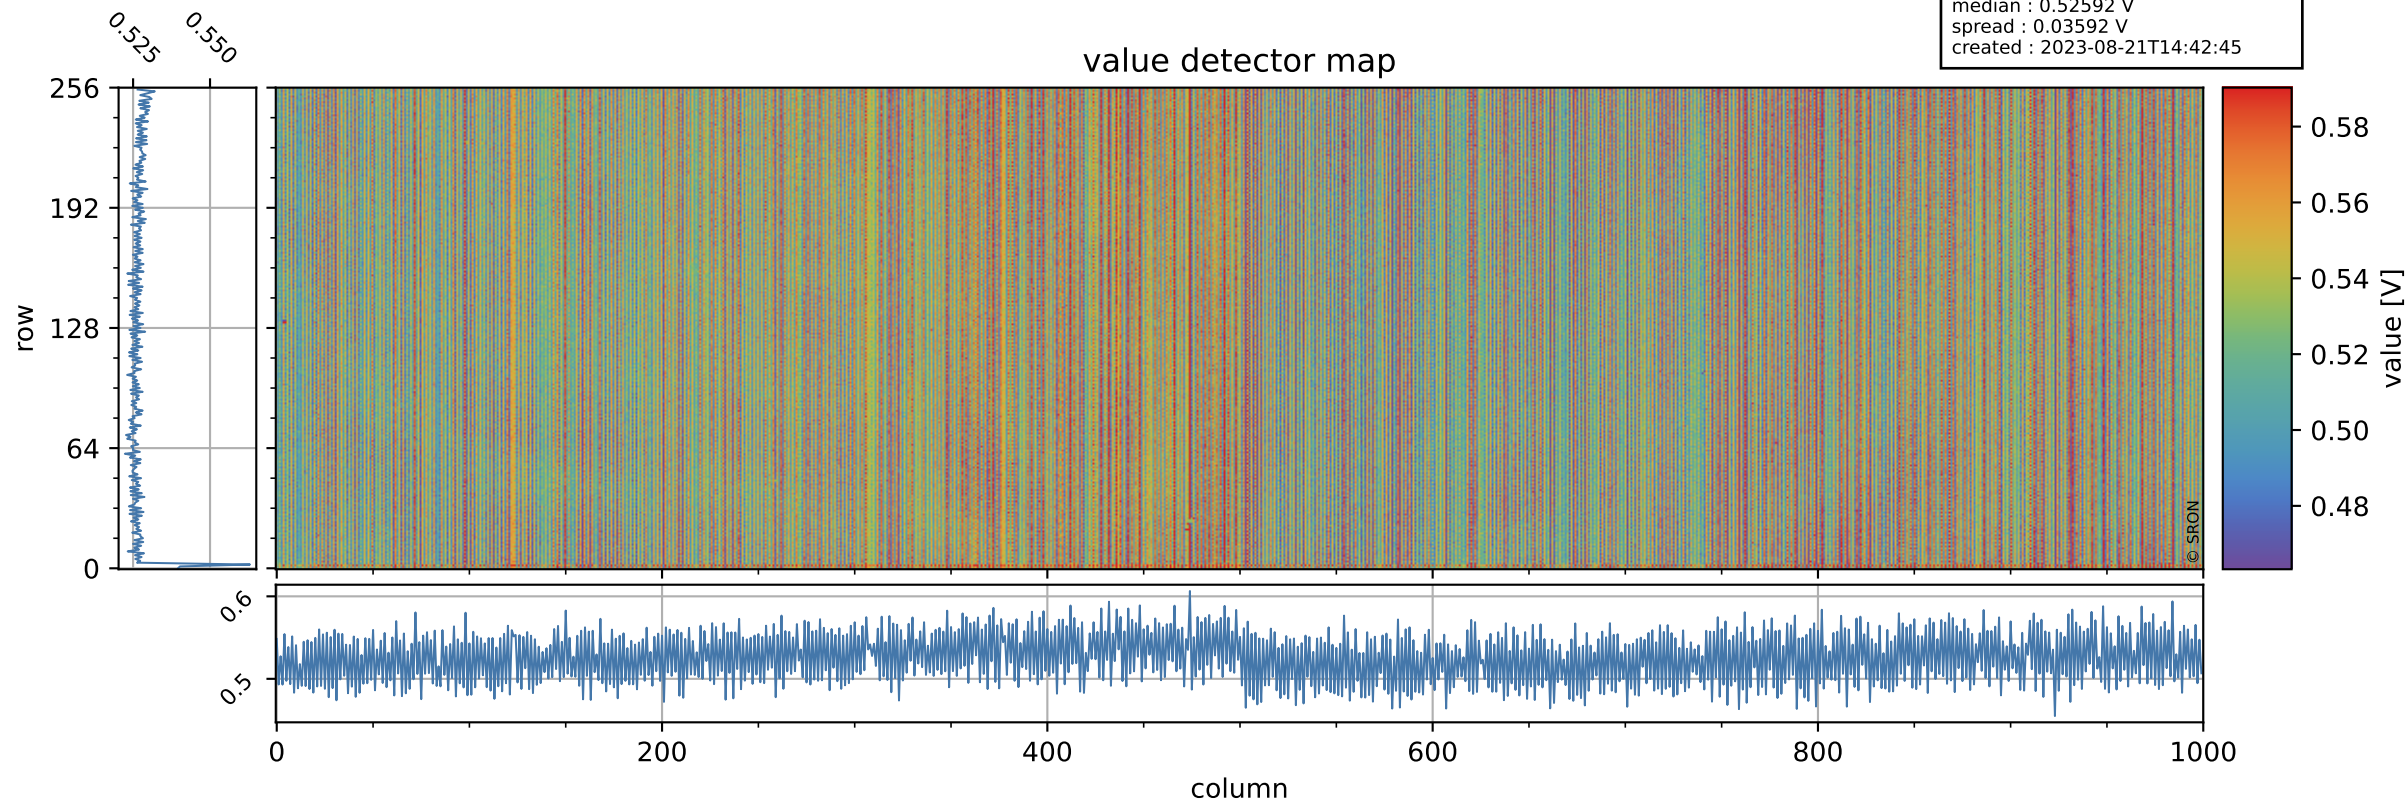

# Tropomi SWIR offset (official)

orbits : 19 in [13927, 13972]  
coverage : 2020-06-21 / 2020-06-24  
median : 0.52592 V  
spread : 0.03592 V  
created : 2023-08-21T14:42:45

## value detector map

# Tropomi SWIR offset (official)

orbits : 19 in [13927, 13972]  
coverage : 2020-06-21 / 2020-06-24  
median : 30.206  $\mu\text{V}$   
spread : 14.998  $\mu\text{V}$   
created : 2023-08-21T14:42:45

# Tropomi SWIR offset (official) ground-tracks of Sentinel-5P

orbits : 19 in [13927, 13972]  
coverage : 2020-06-21 / 2020-06-24  
created : 2023-08-21T14:42:46