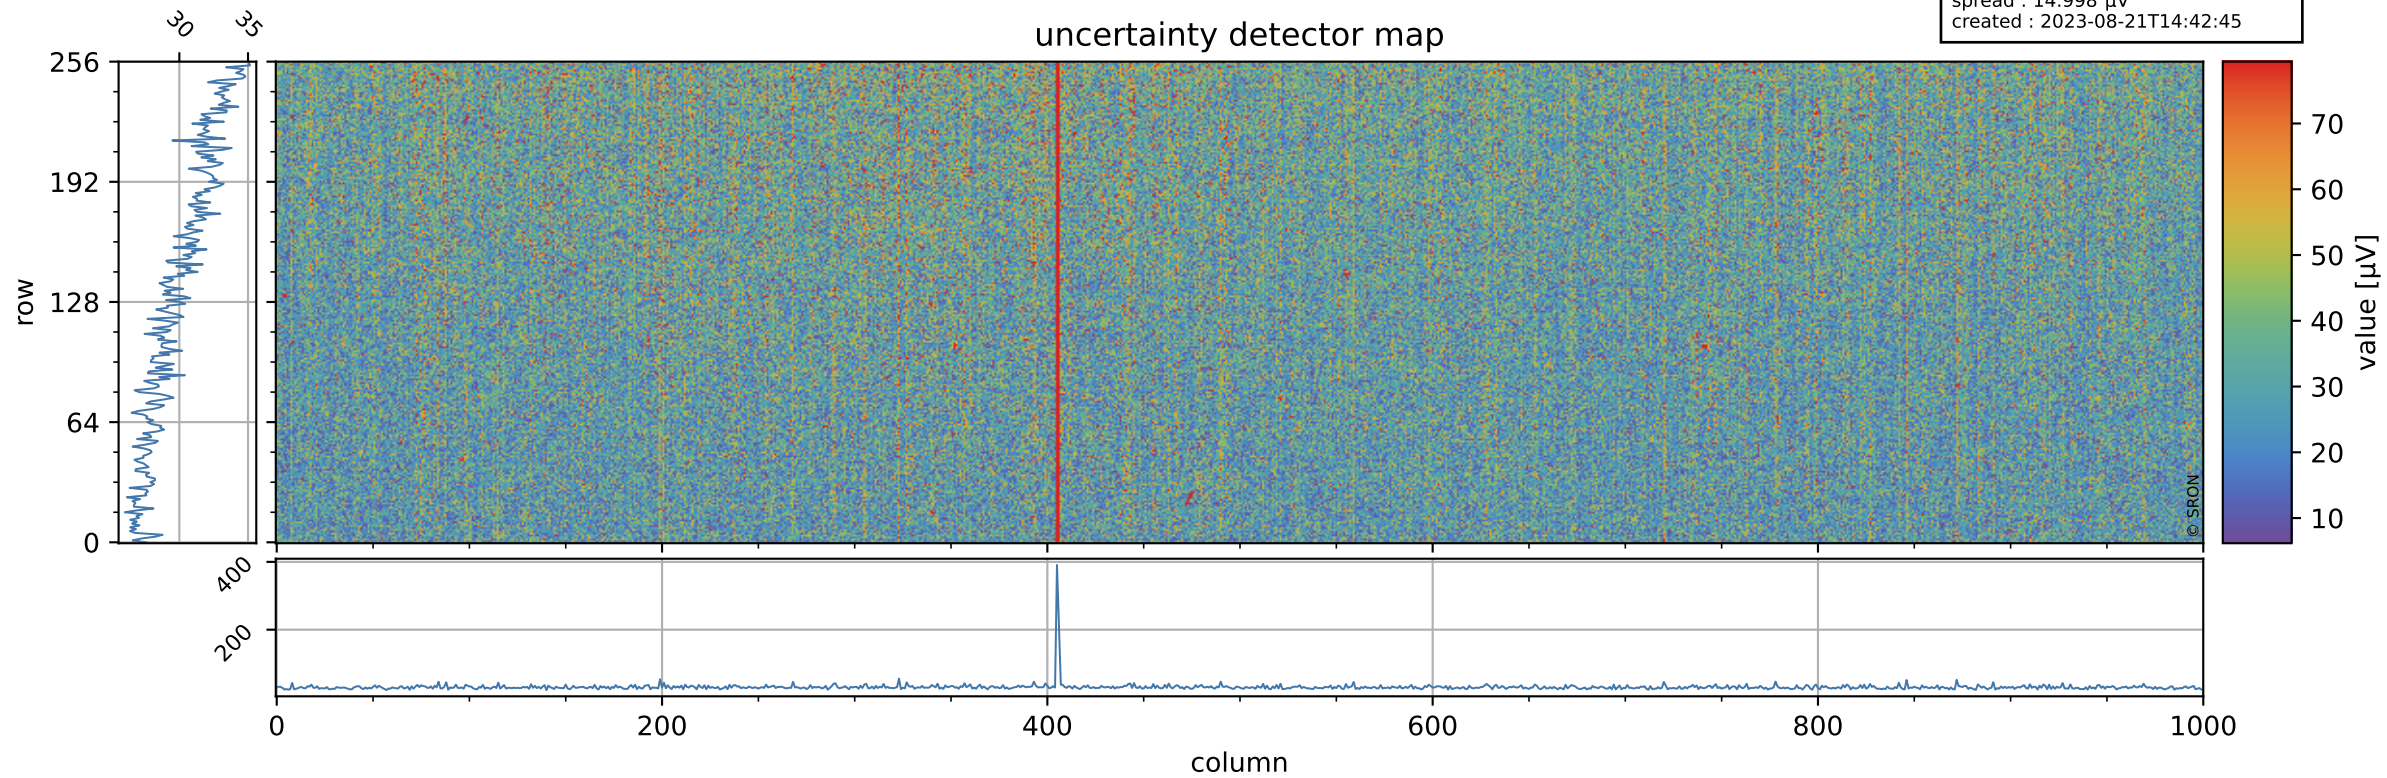

# Tropomi SWIR offset (official)

orbits : 19 in [13927, 13972]  
coverage : 2020-06-21 / 2020-06-24  
median : 0.52592 V  
spread : 0.03592 V  
created : 2023-08-21T14:42:45

## value detector map

# Tropomi SWIR offset (official)

orbits : 19 in [13927, 13972]  
coverage : 2020-06-21 / 2020-06-24  
median : 30.206  $\mu\text{V}$   
spread : 14.998  $\mu\text{V}$   
created : 2023-08-21T14:42:45

# Tropomi SWIR offset (official) ground-tracks of Sentinel-5P

orbits : 19 in [13927, 13972]  
coverage : 2020-06-21 / 2020-06-24  
created : 2023-08-21T14:42:46