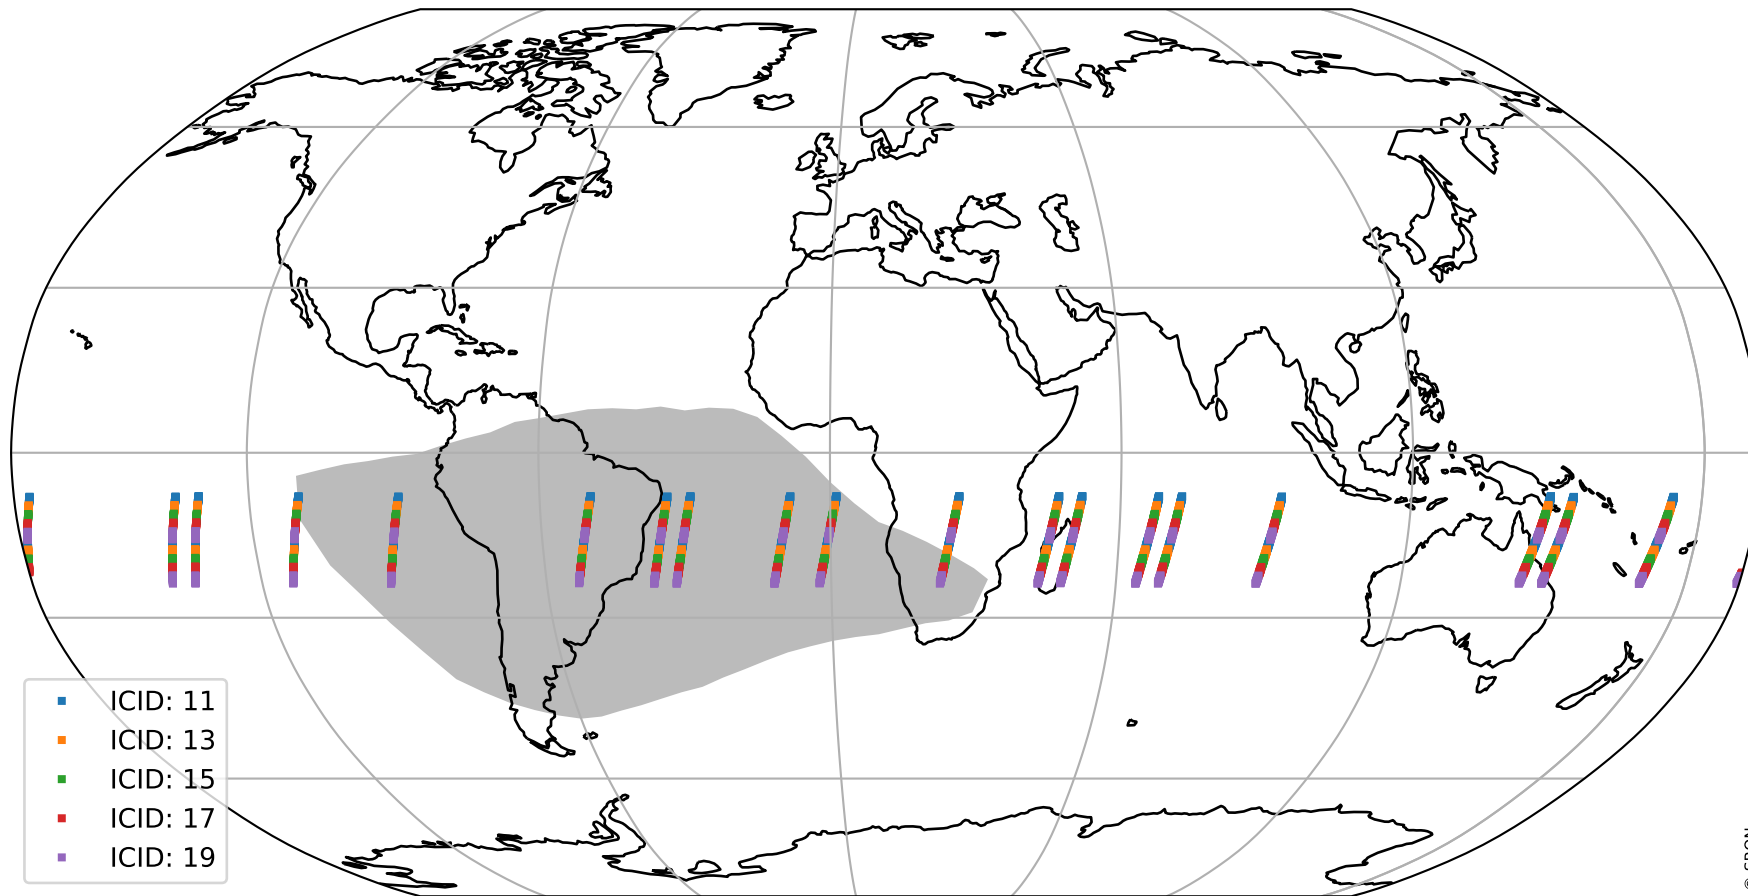

# Tropomi SWIR offset (official)

orbits : 19 in [13927, 13972]  
coverage : 2020-06-21 / 2020-06-24  
median : 30.206  $\mu\text{V}$   
spread : 14.998  $\mu\text{V}$   
created : 2023-08-21T14:42:45

# Tropomi SWIR offset (official)

orbits : 19 in [13927, 13972]  
coverage : 2020-06-21 / 2020-06-24  
median : -0.098294 mV  
spread : 0.38081 mV  
created : 2023-08-21T14:42:45

value compared with SWIR offset CKD

# Tropomi SWIR offset (official) ground-tracks of Sentinel-5P

orbits : 19 in [13927, 13972]  
coverage : 2020-06-21 / 2020-06-24  
created : 2023-08-21T14:42:46

# Tropomi SWIR offset (official)

orbits : [2827, 13972]  
coverage : 2018-04-30 / 2020-06-24  
created : 2023-08-21T14:42:46