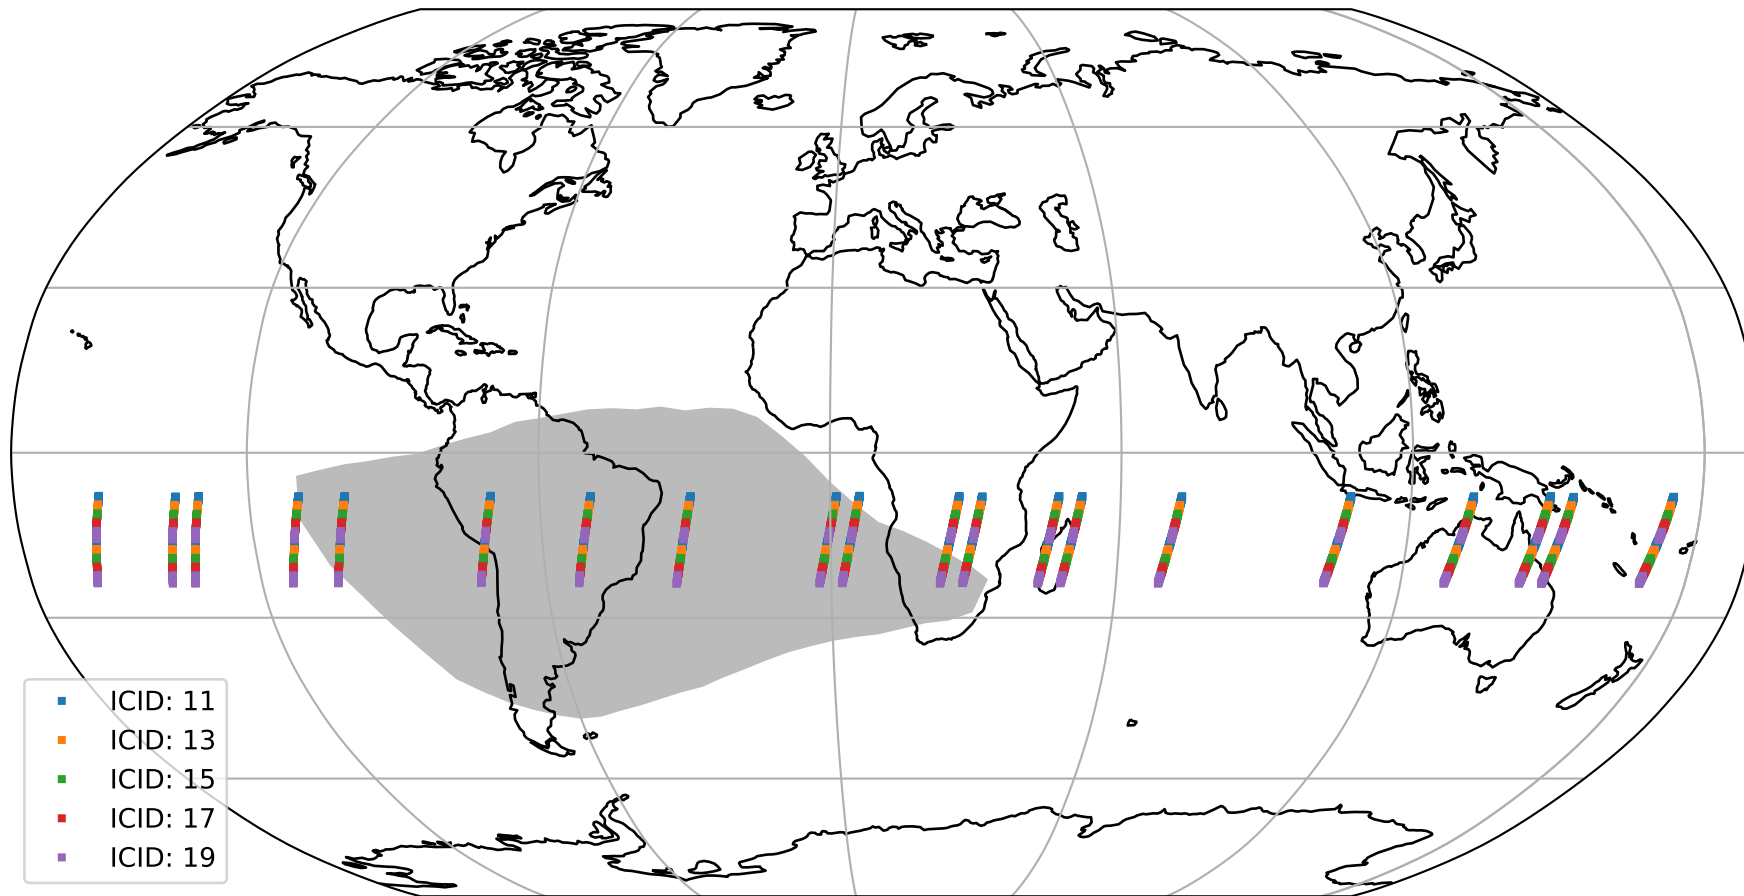

Tropomi SWIR offset (official)

orbits : 20 in [13942, 13987]
coverage : 2020-06-22 / 2020-06-25
median : 0.52592 V
spread : 0.03592 V
created : 2023-08-21T14:42:47

value detector map

Tropomi SWIR offset (official)

orbits : 20 in [13942, 13987]
coverage : 2020-06-22 / 2020-06-25
median : 32.281 μV
spread : 15.895 μV
created : 2023-08-21T14:42:48

Tropomi SWIR offset (official)

orbits : 20 in [13942, 13987]
coverage : 2020-06-22 / 2020-06-25
median : -0.10589 mV
spread : 0.37733 mV
created : 2023-08-21T14:42:48

value compared with SWIR offset CKD

Tropomi SWIR offset (official) ground-tracks of Sentinel-5P

orbits : 20 in [13942, 13987]
coverage : 2020-06-22 / 2020-06-25
created : 2023-08-21T14:42:49

Tropomi SWIR offset (official)

orbits : [2827, 13987]
coverage : 2018-04-30 / 2020-06-25
created : 2023-08-21T14:42:49

trend of detector median & temperatures