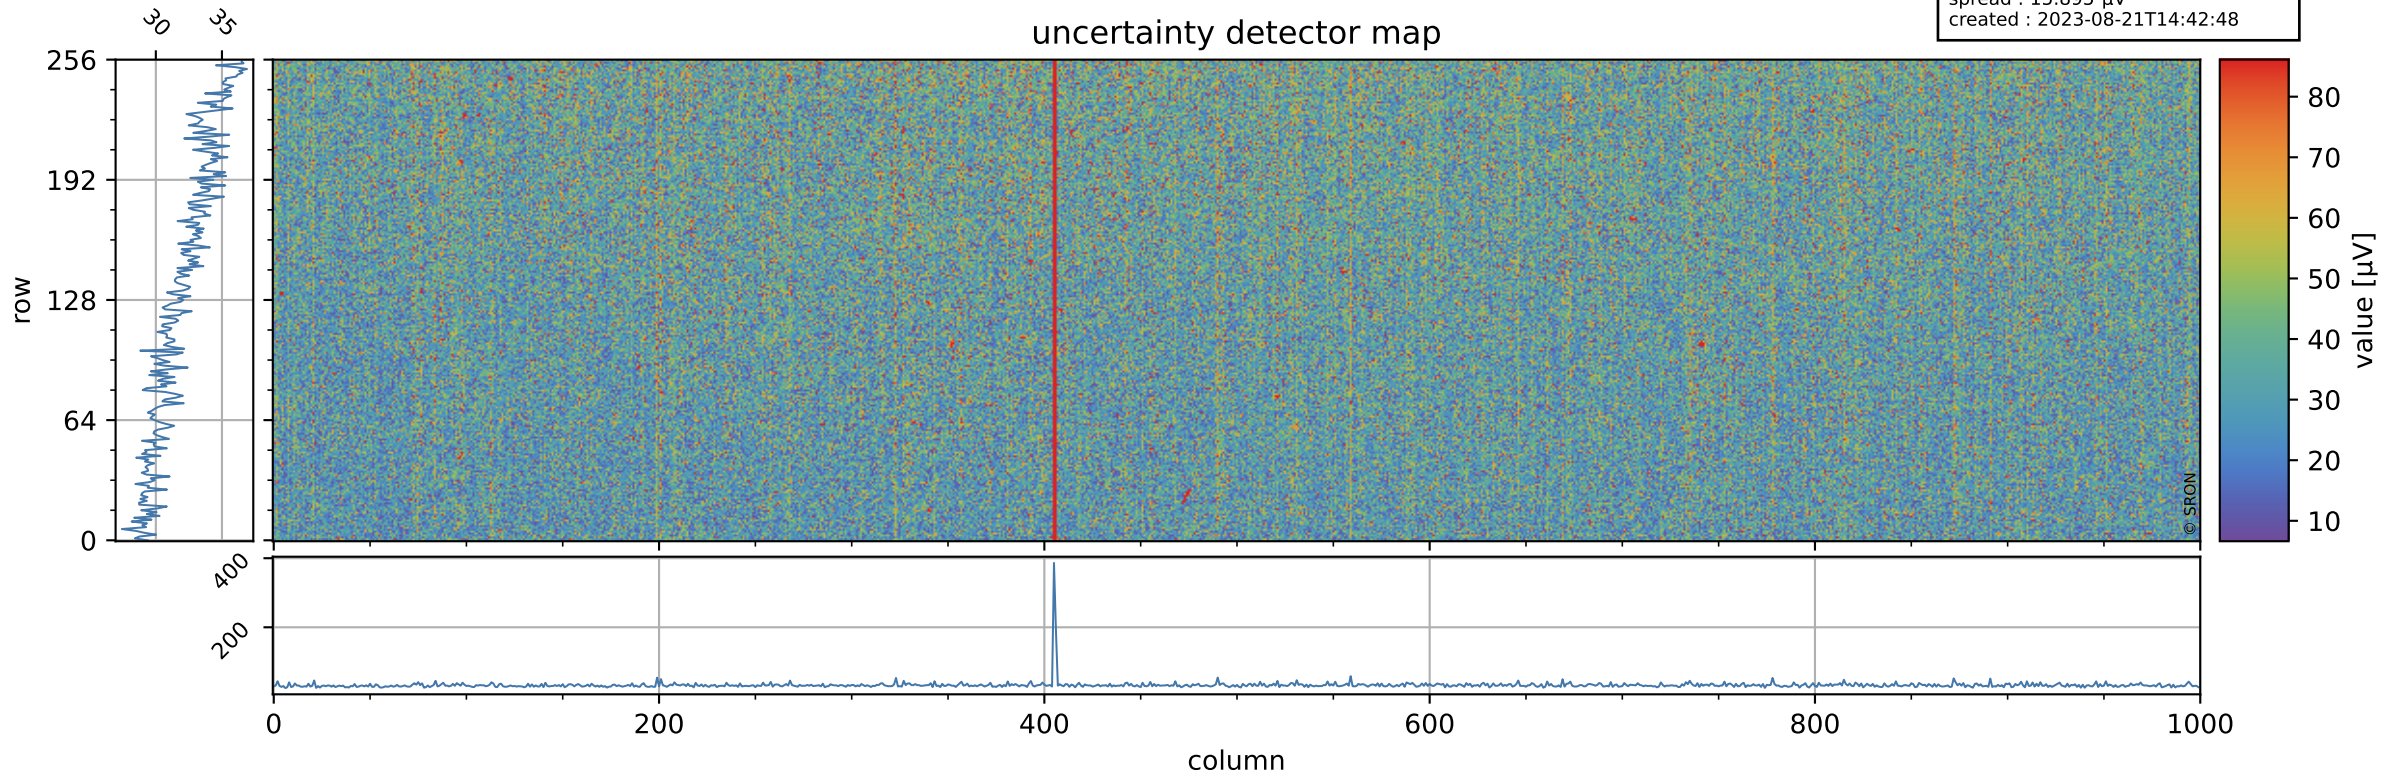

Tropomi SWIR offset (official)

orbits : 20 in [13942, 13987]
coverage : 2020-06-22 / 2020-06-25
median : 0.52592 V
spread : 0.03592 V
created : 2023-08-21T14:42:47

value detector map

Tropomi SWIR offset (official)

orbits : 20 in [13942, 13987]
coverage : 2020-06-22 / 2020-06-25
median : 32.281 μV
spread : 15.895 μV
created : 2023-08-21T14:42:48

Tropomi SWIR offset (official)

orbits : 20 in [13942, 13987]
coverage : 2020-06-22 / 2020-06-25
median : -0.10589 mV
spread : 0.37733 mV
created : 2023-08-21T14:42:48

value compared with SWIR offset CKD

Tropomi SWIR offset (official) ground-tracks of Sentinel-5P

orbits : 20 in [13942, 13987]
coverage : 2020-06-22 / 2020-06-25
created : 2023-08-21T14:42:49

Tropomi SWIR offset (official)

orbits : [2827, 13987]
coverage : 2018-04-30 / 2020-06-25
created : 2023-08-21T14:42:49

trend of detector median & temperatures