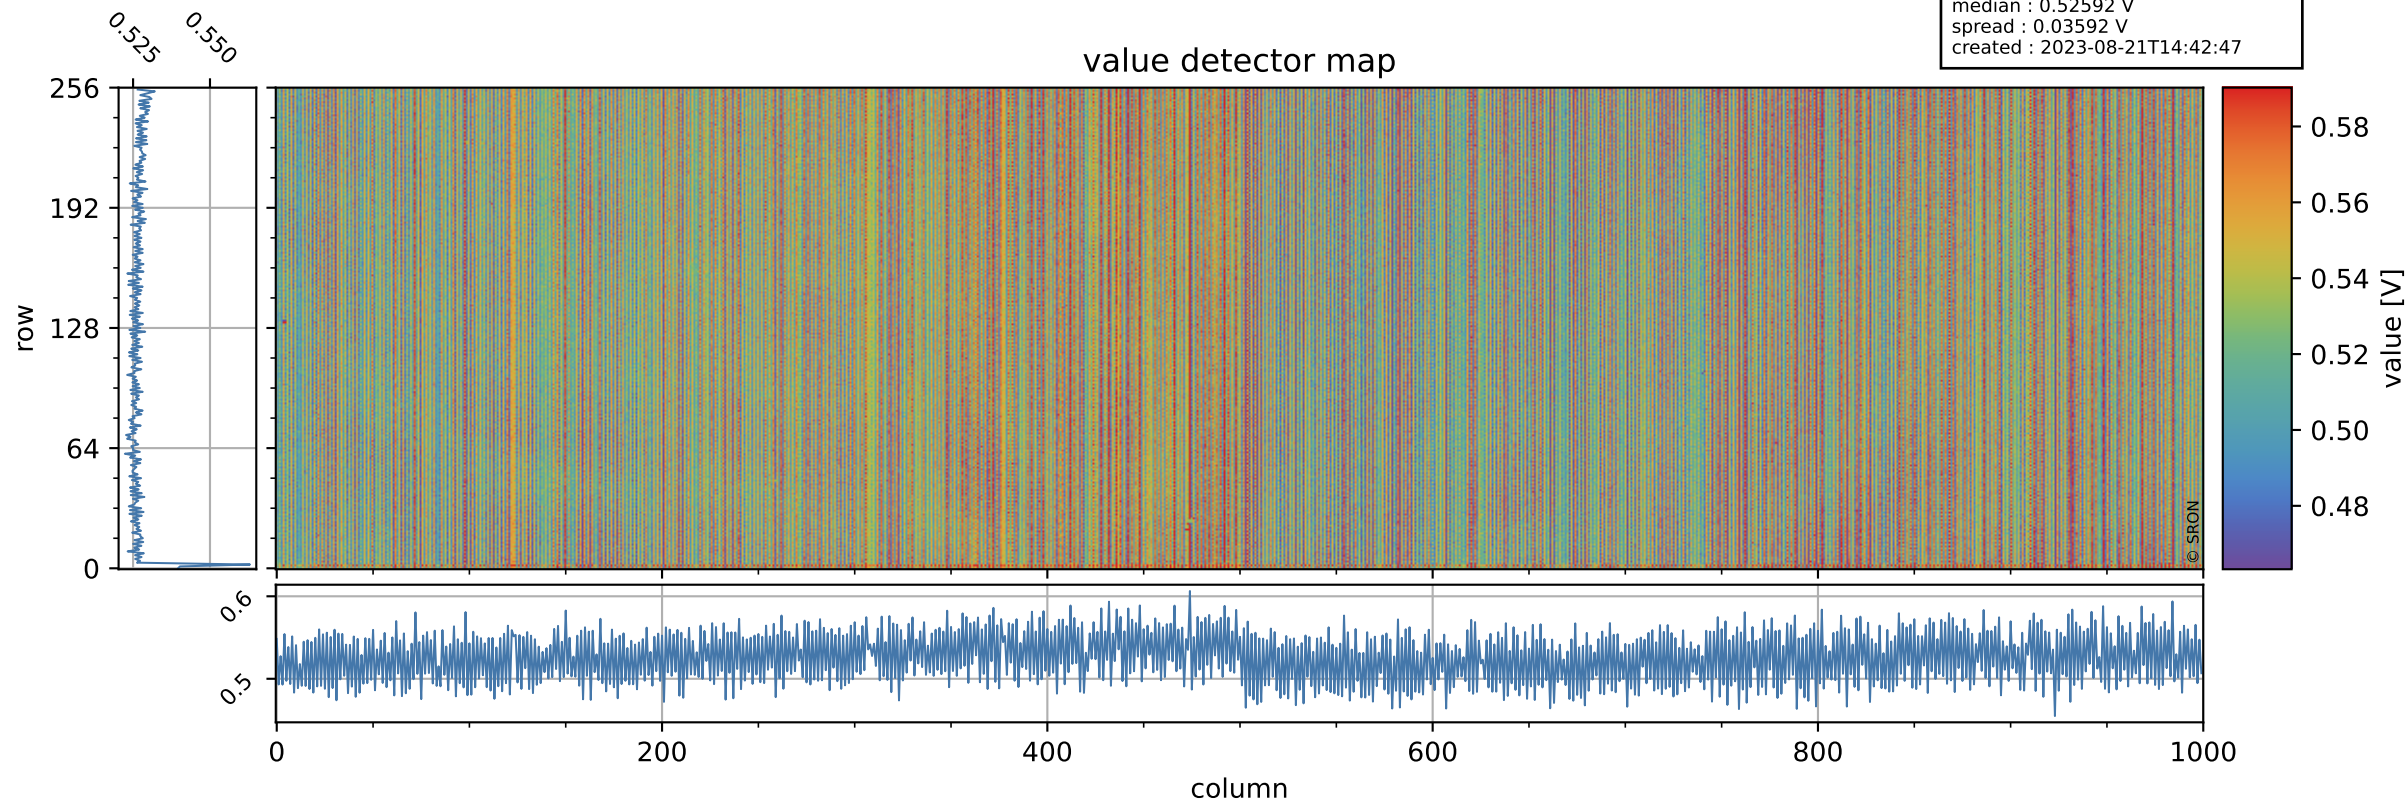

Tropomi SWIR offset (official)

orbits : 20 in [13942, 13987]
coverage : 2020-06-22 / 2020-06-25
median : 0.52592 V
spread : 0.03592 V
created : 2023-08-21T14:42:47

value detector map

Tropomi SWIR offset (official)

orbits : 20 in [13942, 13987]
coverage : 2020-06-22 / 2020-06-25
median : 32.281 μV
spread : 15.895 μV
created : 2023-08-21T14:42:48

Tropomi SWIR offset (official)

orbits : 20 in [13942, 13987]
coverage : 2020-06-22 / 2020-06-25
median : -0.10589 mV
spread : 0.37733 mV
created : 2023-08-21T14:42:48

value compared with SWIR offset CKD

Tropomi SWIR offset (official) ground-tracks of Sentinel-5P

orbits : 20 in [13942, 13987]
coverage : 2020-06-22 / 2020-06-25
created : 2023-08-21T14:42:49

Tropomi SWIR offset (official)

orbits : [2827, 13987]
coverage : 2018-04-30 / 2020-06-25
created : 2023-08-21T14:42:49

trend of detector median & temperatures