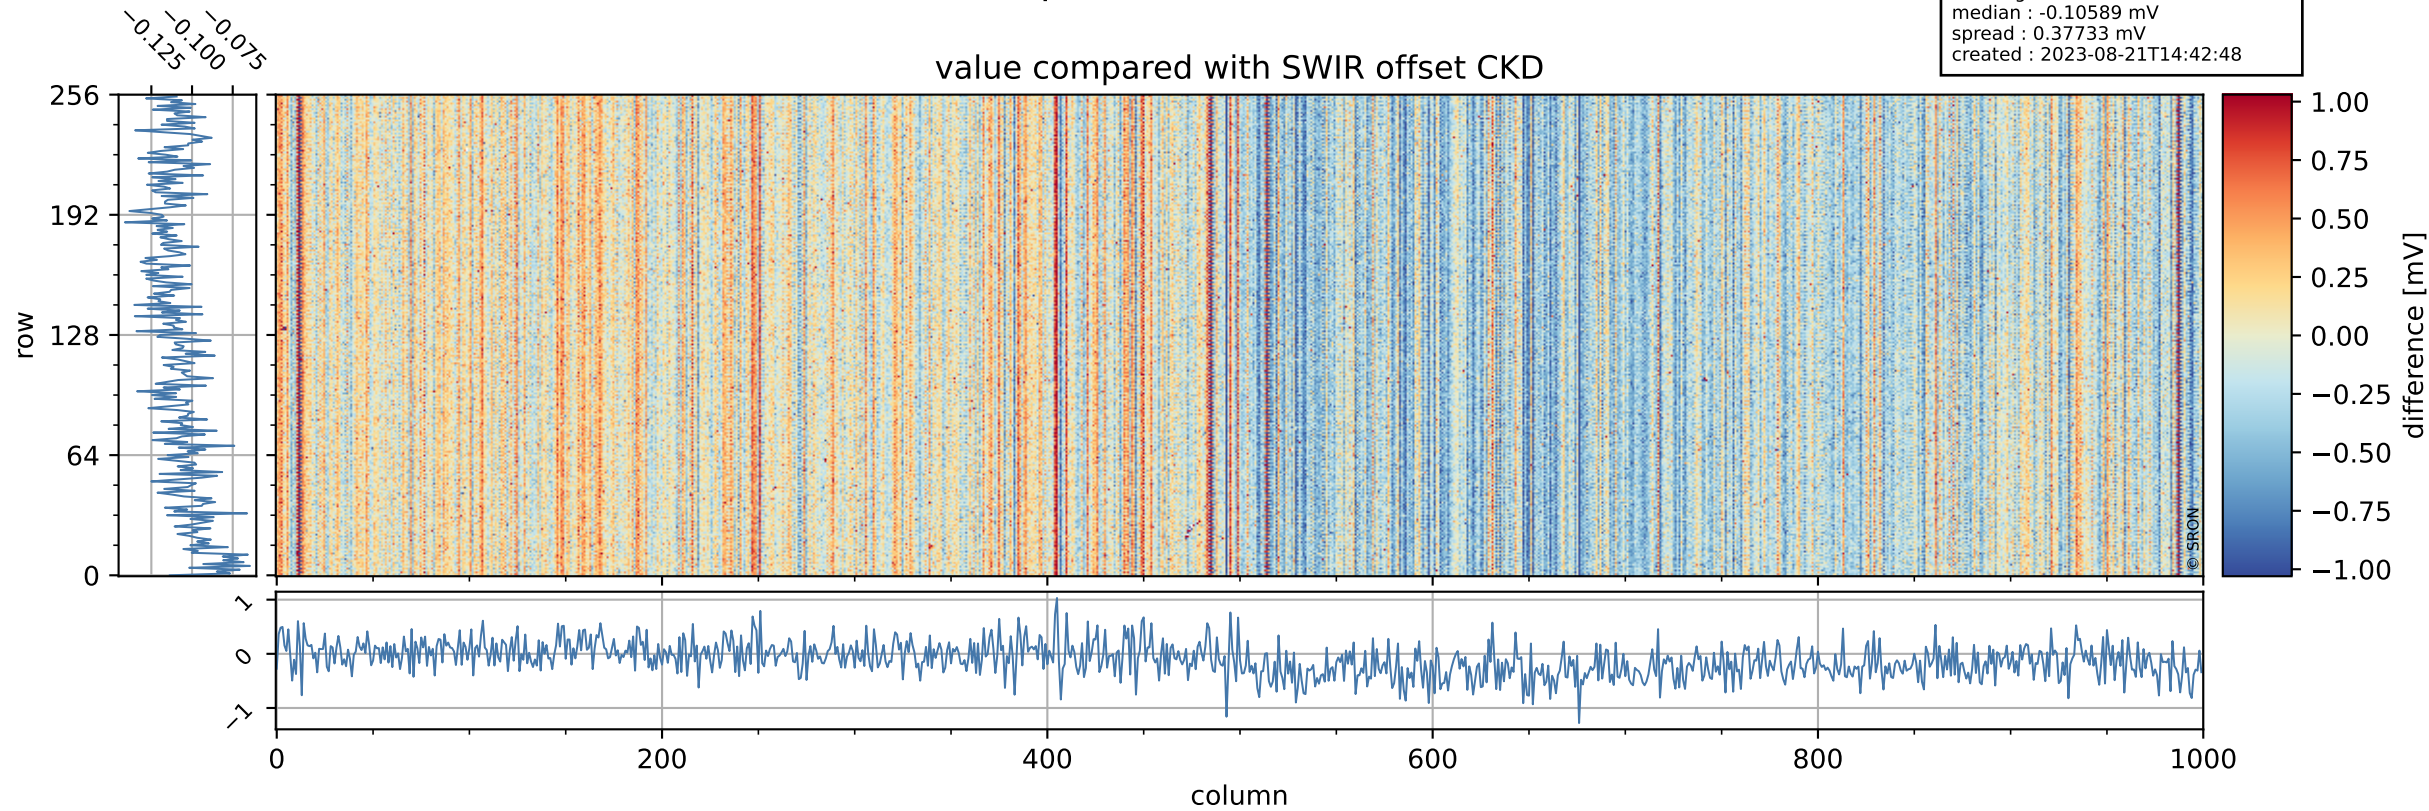

Tropomi SWIR offset (official)

orbits : 20 in [13942, 13987]
coverage : 2020-06-22 / 2020-06-25
median : 0.52592 V
spread : 0.03592 V
created : 2023-08-21T14:42:47

value detector map

Tropomi SWIR offset (official)

orbits : 20 in [13942, 13987]
coverage : 2020-06-22 / 2020-06-25
median : 32.281 μV
spread : 15.895 μV
created : 2023-08-21T14:42:48

Tropomi SWIR offset (official)

orbits : 20 in [13942, 13987]
coverage : 2020-06-22 / 2020-06-25
median : -0.10589 mV
spread : 0.37733 mV
created : 2023-08-21T14:42:48

value compared with SWIR offset CKD

Tropomi SWIR offset (official) ground-tracks of Sentinel-5P

orbits : 20 in [13942, 13987]
coverage : 2020-06-22 / 2020-06-25
created : 2023-08-21T14:42:49

Tropomi SWIR offset (official)

orbits : [2827, 13987]
coverage : 2018-04-30 / 2020-06-25
created : 2023-08-21T14:42:49

trend of detector median & temperatures