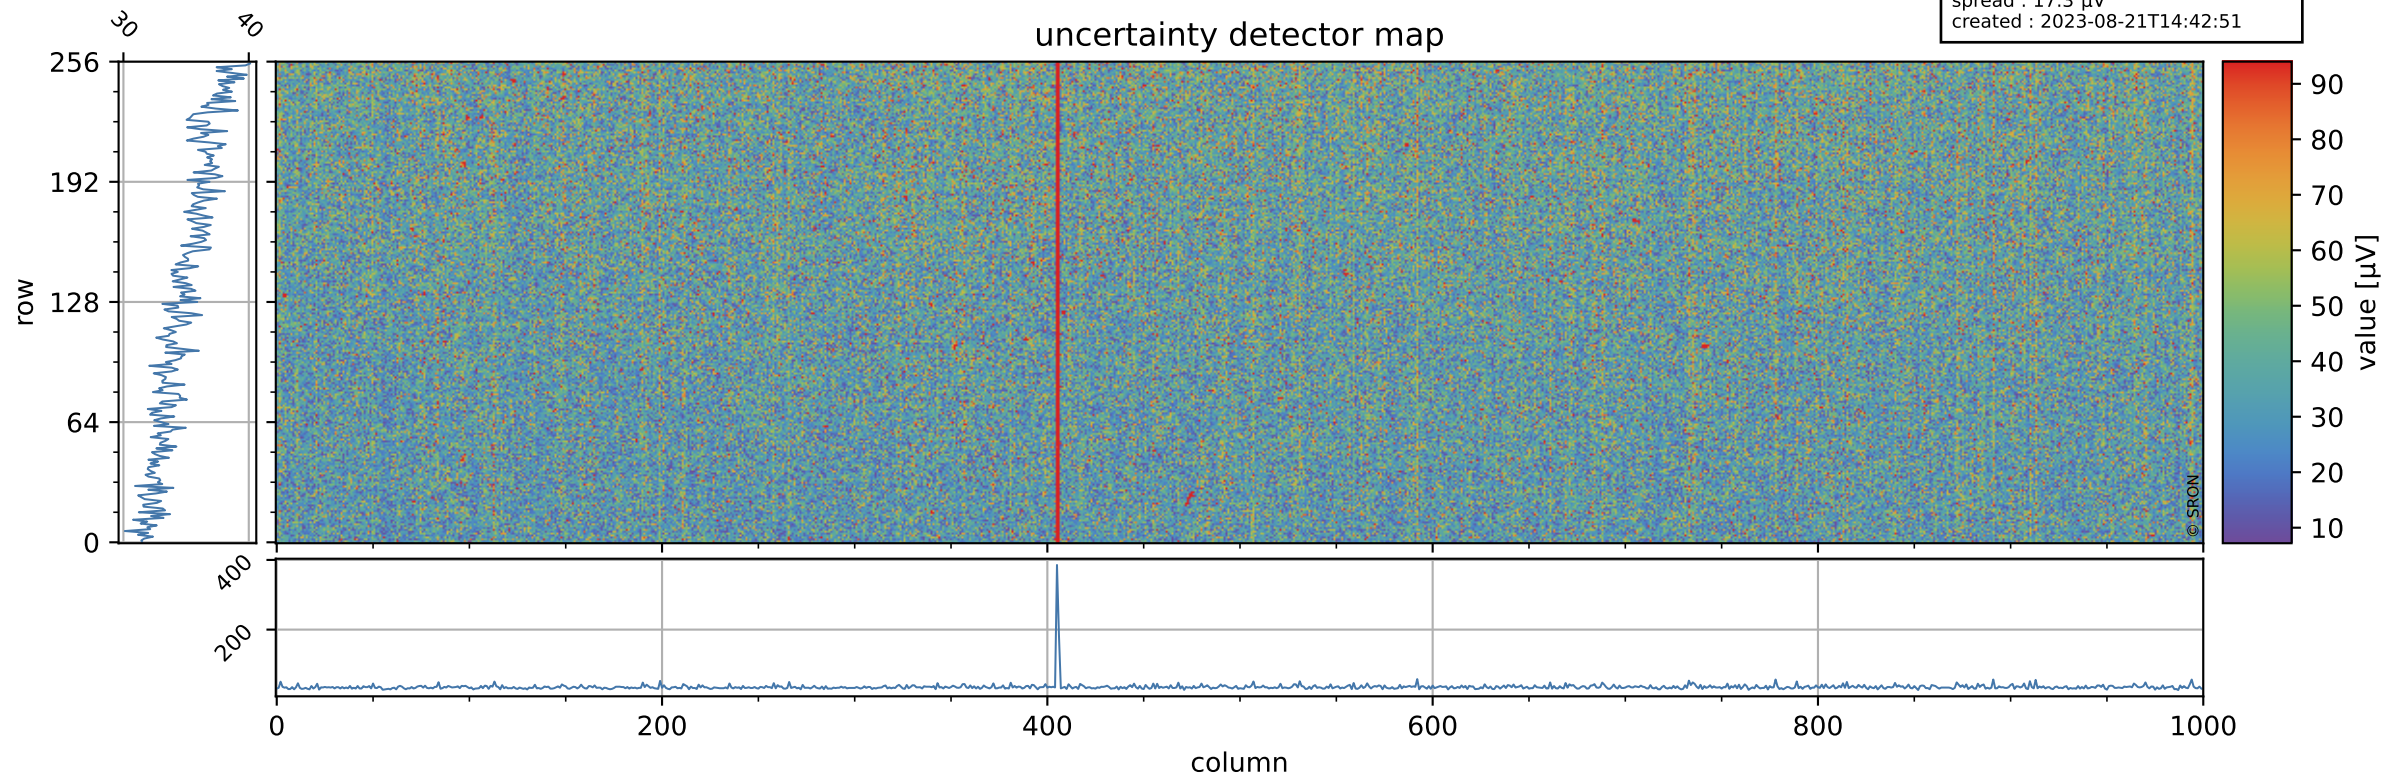

Tropomi SWIR offset (official)

orbits : 19 in [13957, 14002]
coverage : 2020-06-23 / 2020-06-26
median : 0.52592 V
spread : 0.035917 V
created : 2023-08-21T14:42:51

value detector map

Tropomi SWIR offset (official)

orbits : 19 in [13957, 14002]
coverage : 2020-06-23 / 2020-06-26
median : 35.154 μV
spread : 17.3 μV
created : 2023-08-21T14:42:51

Tropomi SWIR offset (official)

orbits : 19 in [13957, 14002]
coverage : 2020-06-23 / 2020-06-26
median : -0.10382 mV
spread : 0.37322 mV
created : 2023-08-21T14:42:52

value compared with SWIR offset CKD

Tropomi SWIR offset (official) ground-tracks of Sentinel-5P

orbits : 19 in [13957, 14002]
coverage : 2020-06-23 / 2020-06-26
created : 2023-08-21T14:42:52

Tropomi SWIR offset (official)

orbits : [2827, 14002]
coverage : 2018-04-30 / 2020-06-26
created : 2023-08-21T14:42:52

trend of detector median & temperatures