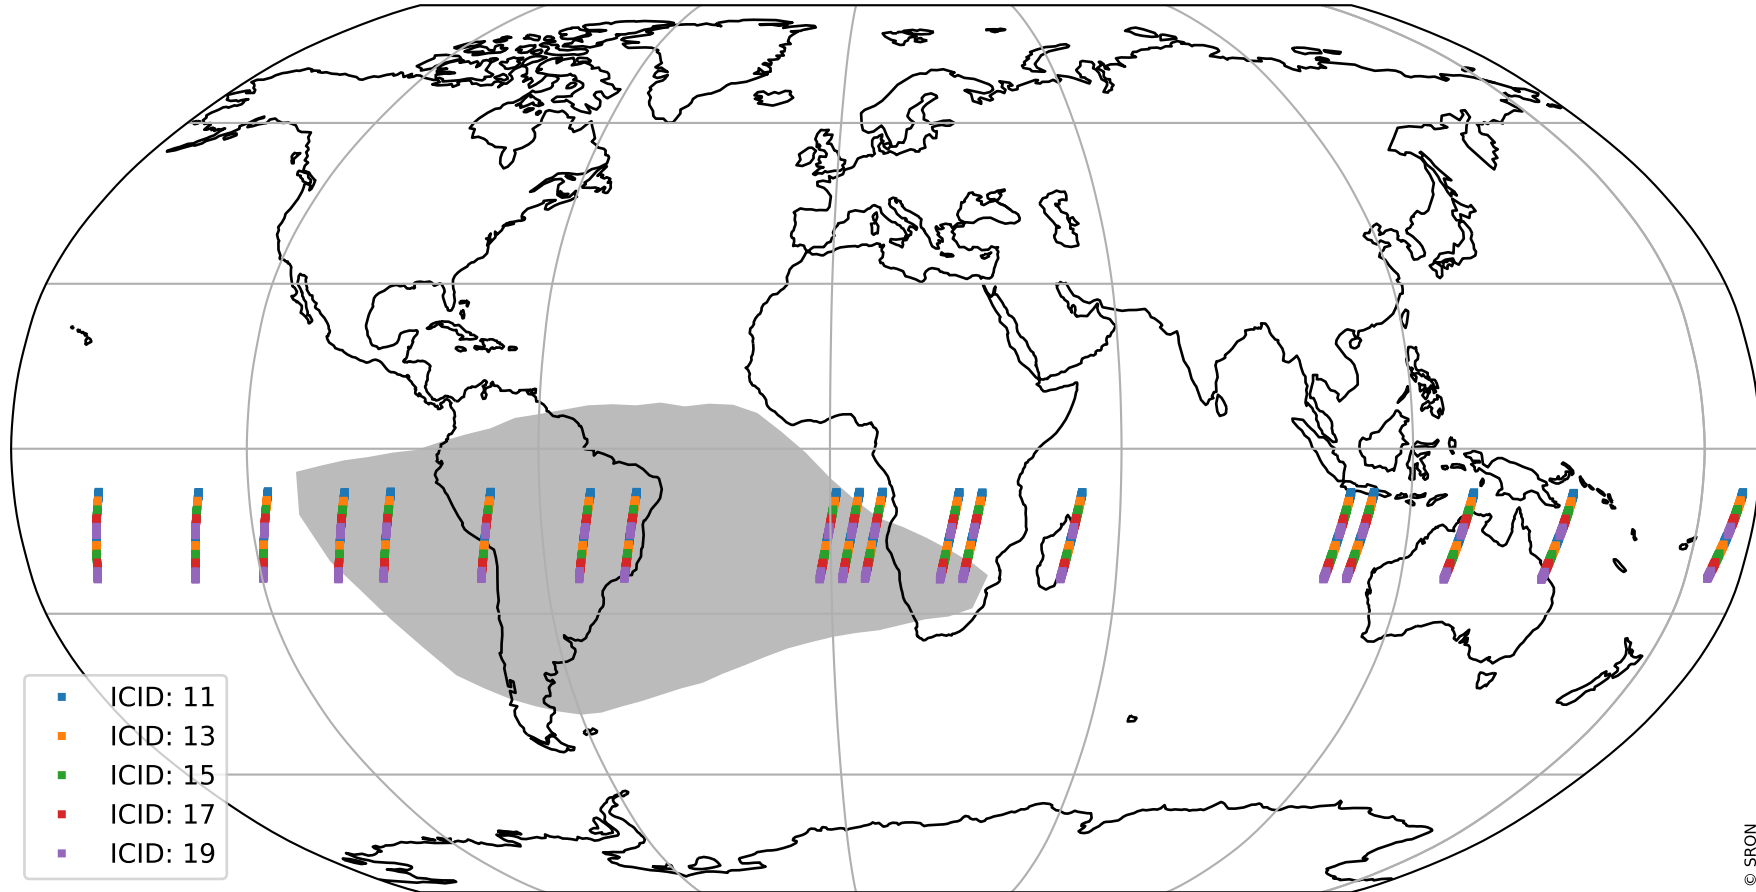

Tropomi SWIR offset (official)

orbits : 19 in [13957, 14002]
coverage : 2020-06-23 / 2020-06-26
median : 0.52592 V
spread : 0.035917 V
created : 2023-08-21T14:42:51

value detector map

Tropomi SWIR offset (official)

orbits : 19 in [13957, 14002]
coverage : 2020-06-23 / 2020-06-26
median : 35.154 μV
spread : 17.3 μV
created : 2023-08-21T14:42:51

Tropomi SWIR offset (official)

orbits : 19 in [13957, 14002]
coverage : 2020-06-23 / 2020-06-26
median : -0.10382 mV
spread : 0.37322 mV
created : 2023-08-21T14:42:52

value compared with SWIR offset CKD

Tropomi SWIR offset (official) ground-tracks of Sentinel-5P

orbits : 19 in [13957, 14002]
coverage : 2020-06-23 / 2020-06-26
created : 2023-08-21T14:42:52

Tropomi SWIR offset (official)

orbits : [2827, 14002]
coverage : 2018-04-30 / 2020-06-26
created : 2023-08-21T14:42:52

trend of detector median & temperatures