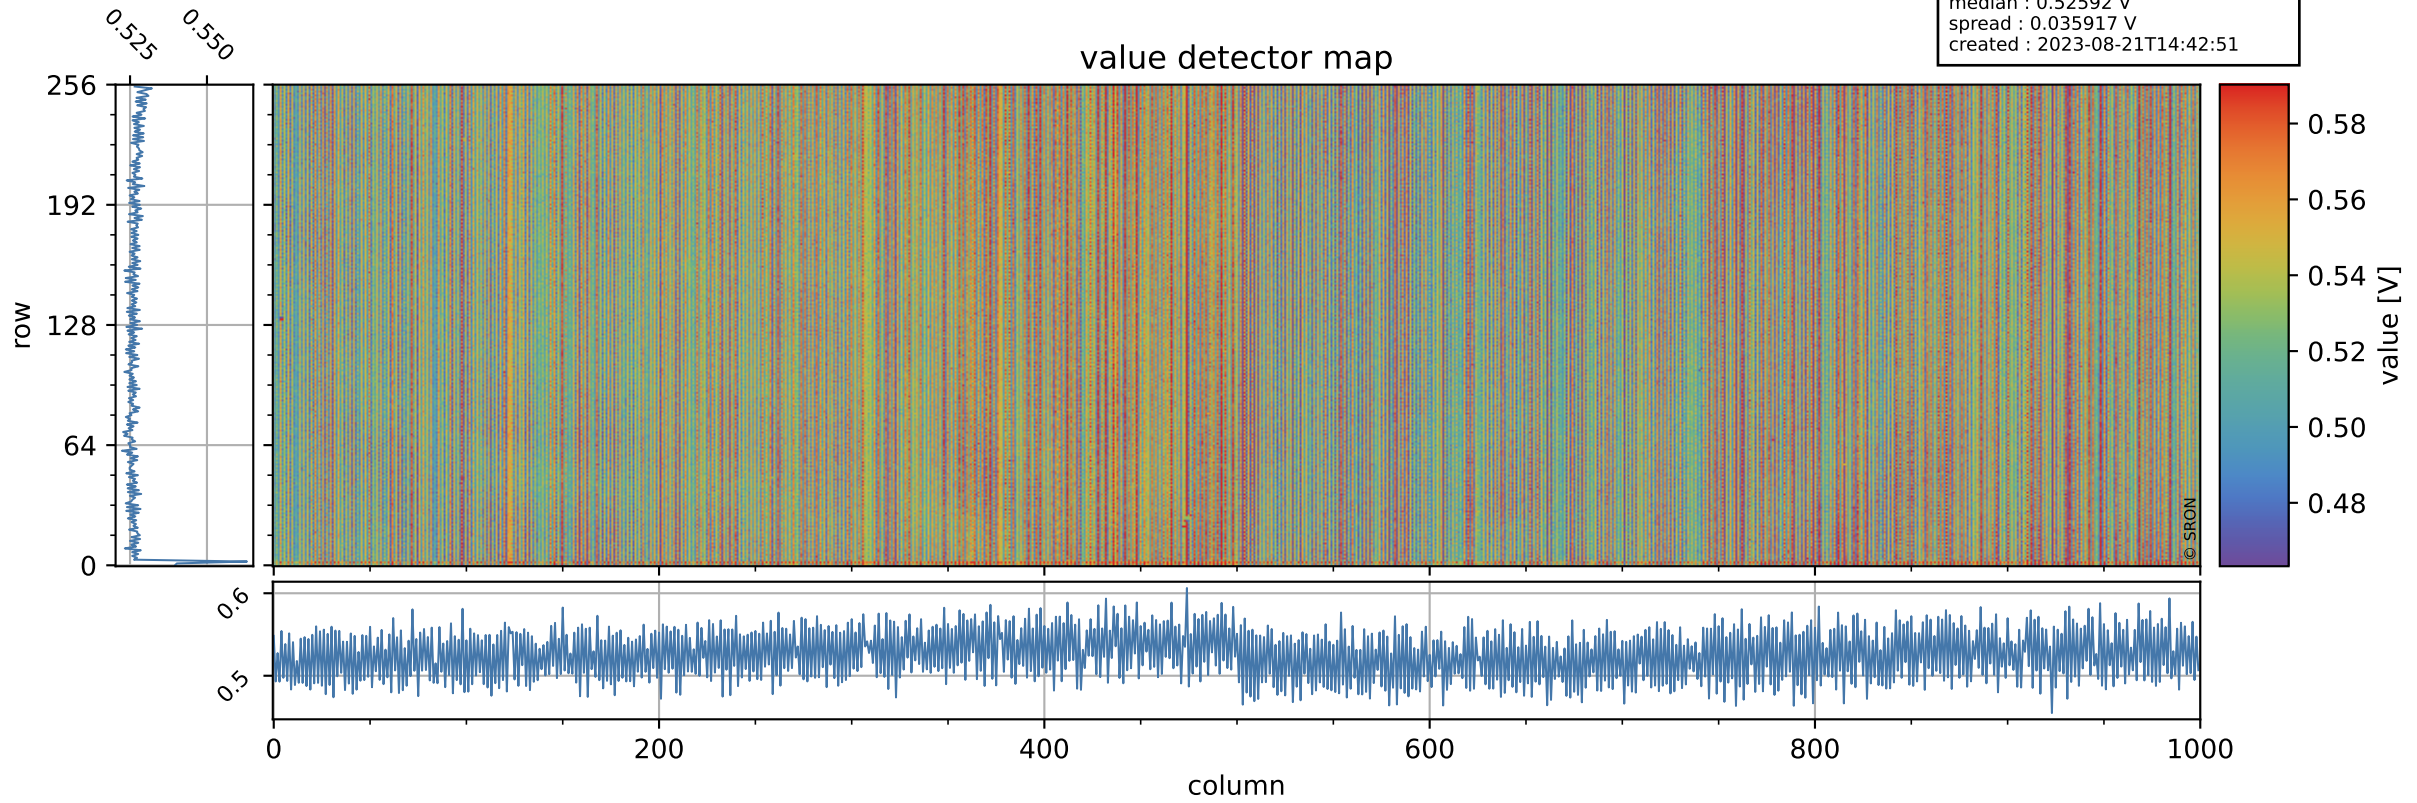

Tropomi SWIR offset (official)

orbits : 19 in [13957, 14002]
coverage : 2020-06-23 / 2020-06-26
median : 0.52592 V
spread : 0.035917 V
created : 2023-08-21T14:42:51

value detector map

Tropomi SWIR offset (official)

orbits : 19 in [13957, 14002]
coverage : 2020-06-23 / 2020-06-26
median : 35.154 μV
spread : 17.3 μV
created : 2023-08-21T14:42:51

Tropomi SWIR offset (official)

orbits : 19 in [13957, 14002]
coverage : 2020-06-23 / 2020-06-26
median : -0.10382 mV
spread : 0.37322 mV
created : 2023-08-21T14:42:52

value compared with SWIR offset CKD

Tropomi SWIR offset (official) ground-tracks of Sentinel-5P

orbits : 19 in [13957, 14002]
coverage : 2020-06-23 / 2020-06-26
created : 2023-08-21T14:42:52

Tropomi SWIR offset (official)

orbits : [2827, 14002]
coverage : 2018-04-30 / 2020-06-26
created : 2023-08-21T14:42:52

trend of detector median & temperatures