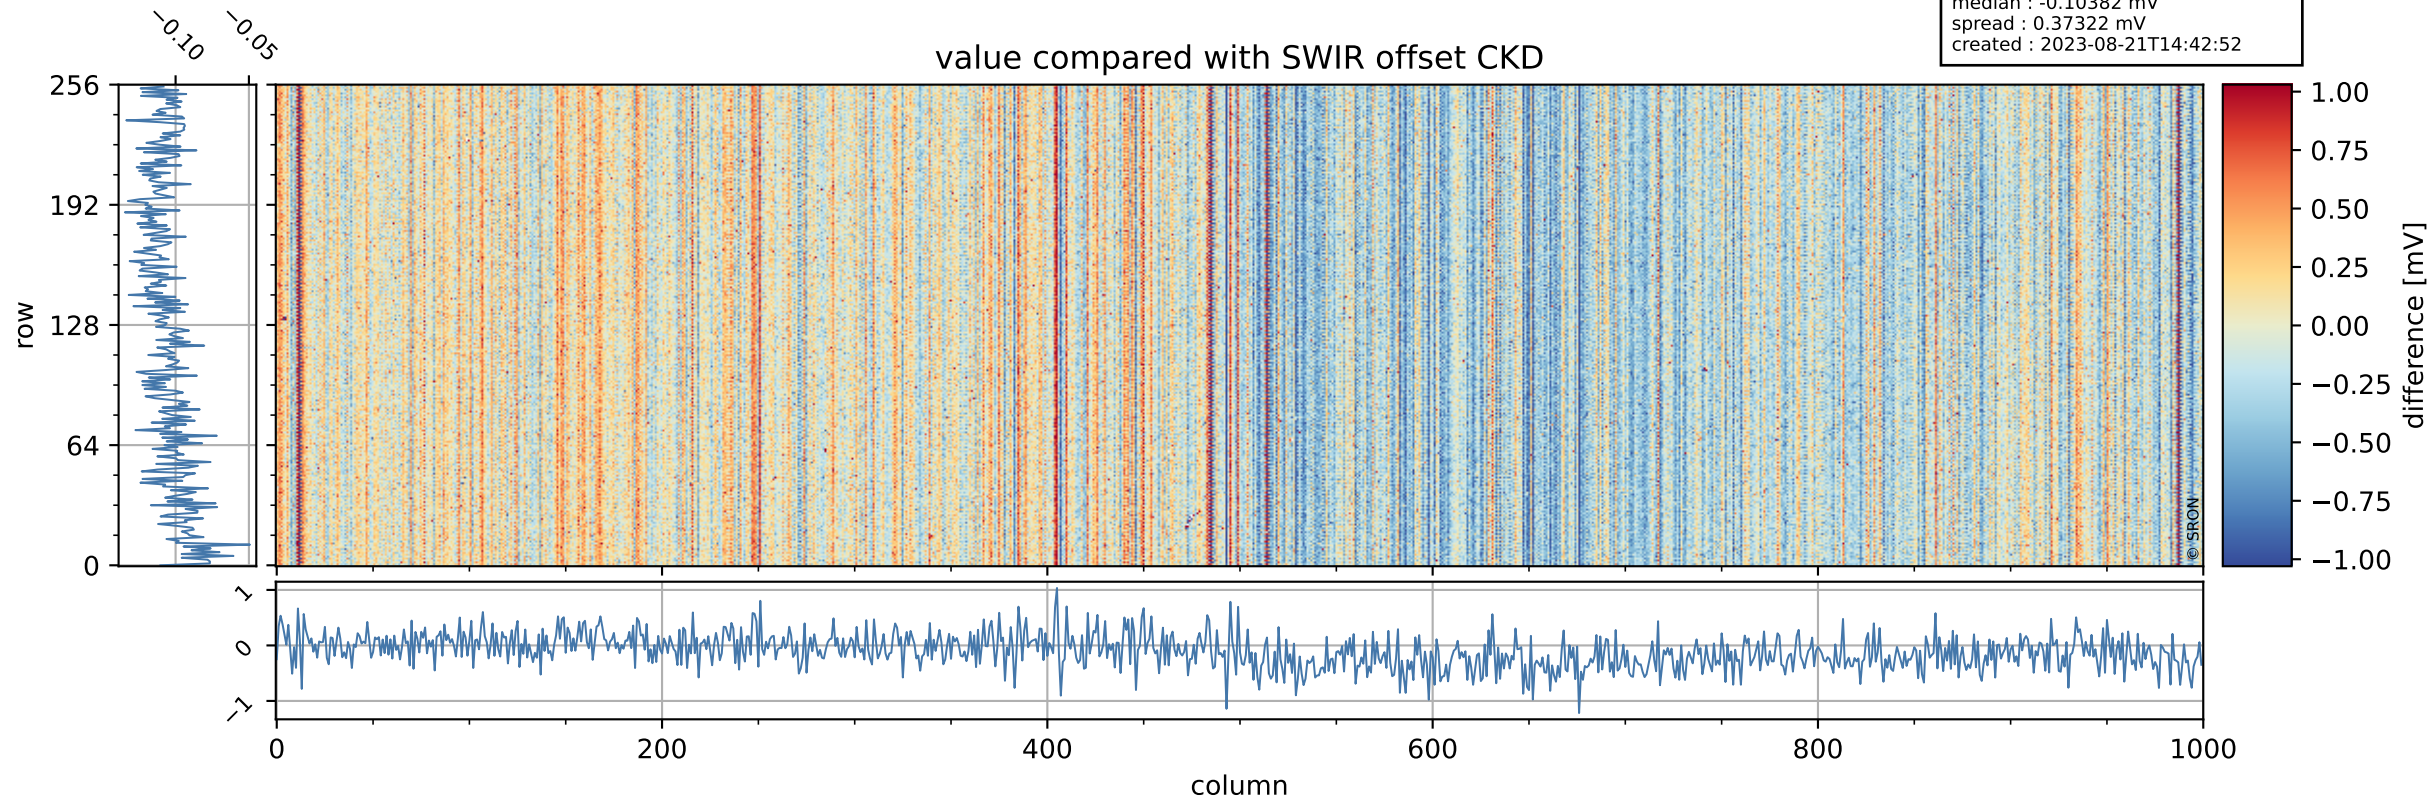

Tropomi SWIR offset (official)

orbits : 19 in [13957, 14002]
coverage : 2020-06-23 / 2020-06-26
median : 0.52592 V
spread : 0.035917 V
created : 2023-08-21T14:42:51

value detector map

Tropomi SWIR offset (official)

orbits : 19 in [13957, 14002]
coverage : 2020-06-23 / 2020-06-26
median : 35.154 μV
spread : 17.3 μV
created : 2023-08-21T14:42:51

Tropomi SWIR offset (official)

orbits : 19 in [13957, 14002]
coverage : 2020-06-23 / 2020-06-26
median : -0.10382 mV
spread : 0.37322 mV
created : 2023-08-21T14:42:52

value compared with SWIR offset CKD

Tropomi SWIR offset (official) ground-tracks of Sentinel-5P

orbits : 19 in [13957, 14002]
coverage : 2020-06-23 / 2020-06-26
created : 2023-08-21T14:42:52

Tropomi SWIR offset (official)

orbits : [2827, 14002]
coverage : 2018-04-30 / 2020-06-26
created : 2023-08-21T14:42:52

trend of detector median & temperatures