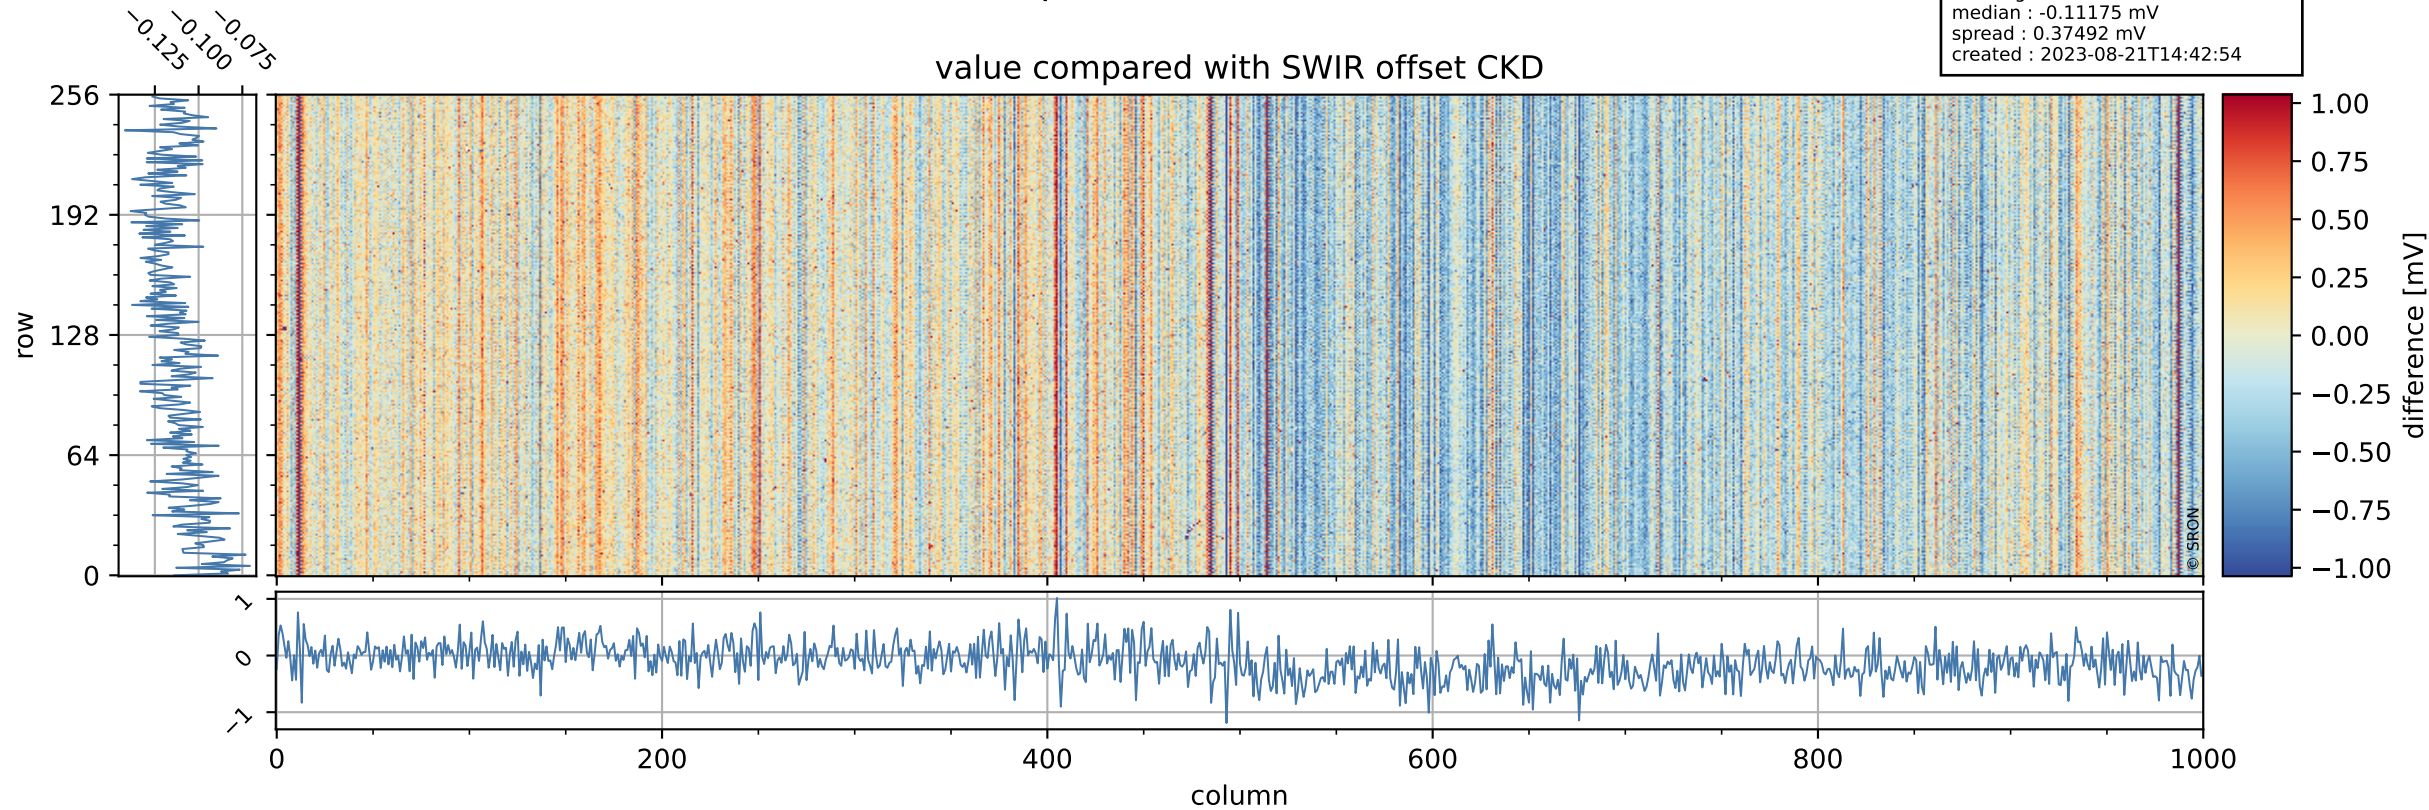

## value detector map

# Tropomi SWIR offset (official)

orbits : 19 in [13972, 14017]  
coverage : 2020-06-24 / 2020-06-27  
median : 35.172  $\mu\text{V}$   
spread : 17.211  $\mu\text{V}$   
created : 2023-08-21T14:42:54

# Tropomi SWIR offset (official)

orbits : 19 in [13972, 14017]  
coverage : 2020-06-24 / 2020-06-27  
median : -0.11175 mV  
spread : 0.37492 mV  
created : 2023-08-21T14:42:54

value compared with SWIR offset CKD

# Tropomi SWIR offset (official) ground-tracks of Sentinel-5P

orbits : 19 in [13972, 14017]  
coverage : 2020-06-24 / 2020-06-27  
created : 2023-08-21T14:42:55