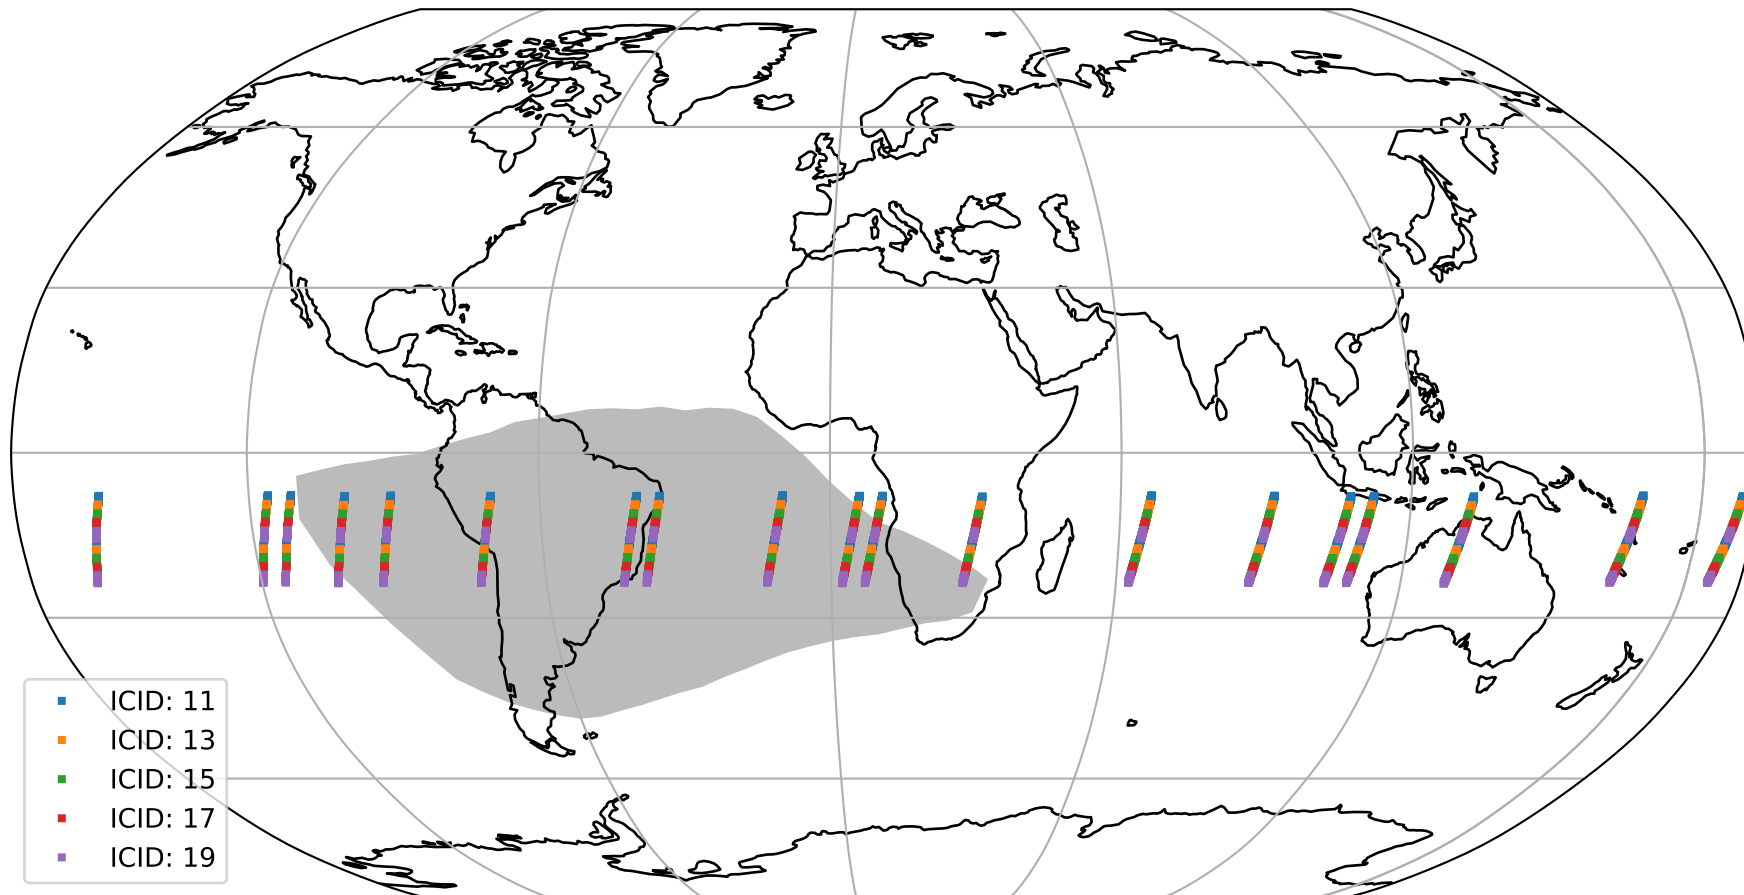

# Tropomi SWIR offset (official)

orbits : 19 in [13972, 14017]  
coverage : 2020-06-24 / 2020-06-27  
median : 35.172  $\mu\text{V}$   
spread : 17.211  $\mu\text{V}$   
created : 2023-08-21T14:42:54

# Tropomi SWIR offset (official)

orbits : 19 in [13972, 14017]  
coverage : 2020-06-24 / 2020-06-27  
median : -0.11175 mV  
spread : 0.37492 mV  
created : 2023-08-21T14:42:54

value compared with SWIR offset CKD

# Tropomi SWIR offset (official) ground-tracks of Sentinel-5P

orbits : 19 in [13972, 14017]  
coverage : 2020-06-24 / 2020-06-27  
created : 2023-08-21T14:42:55

# Tropomi SWIR offset (official)

orbits : [2827, 14017]  
coverage : 2018-04-30 / 2020-06-27  
created : 2023-08-21T14:42:55