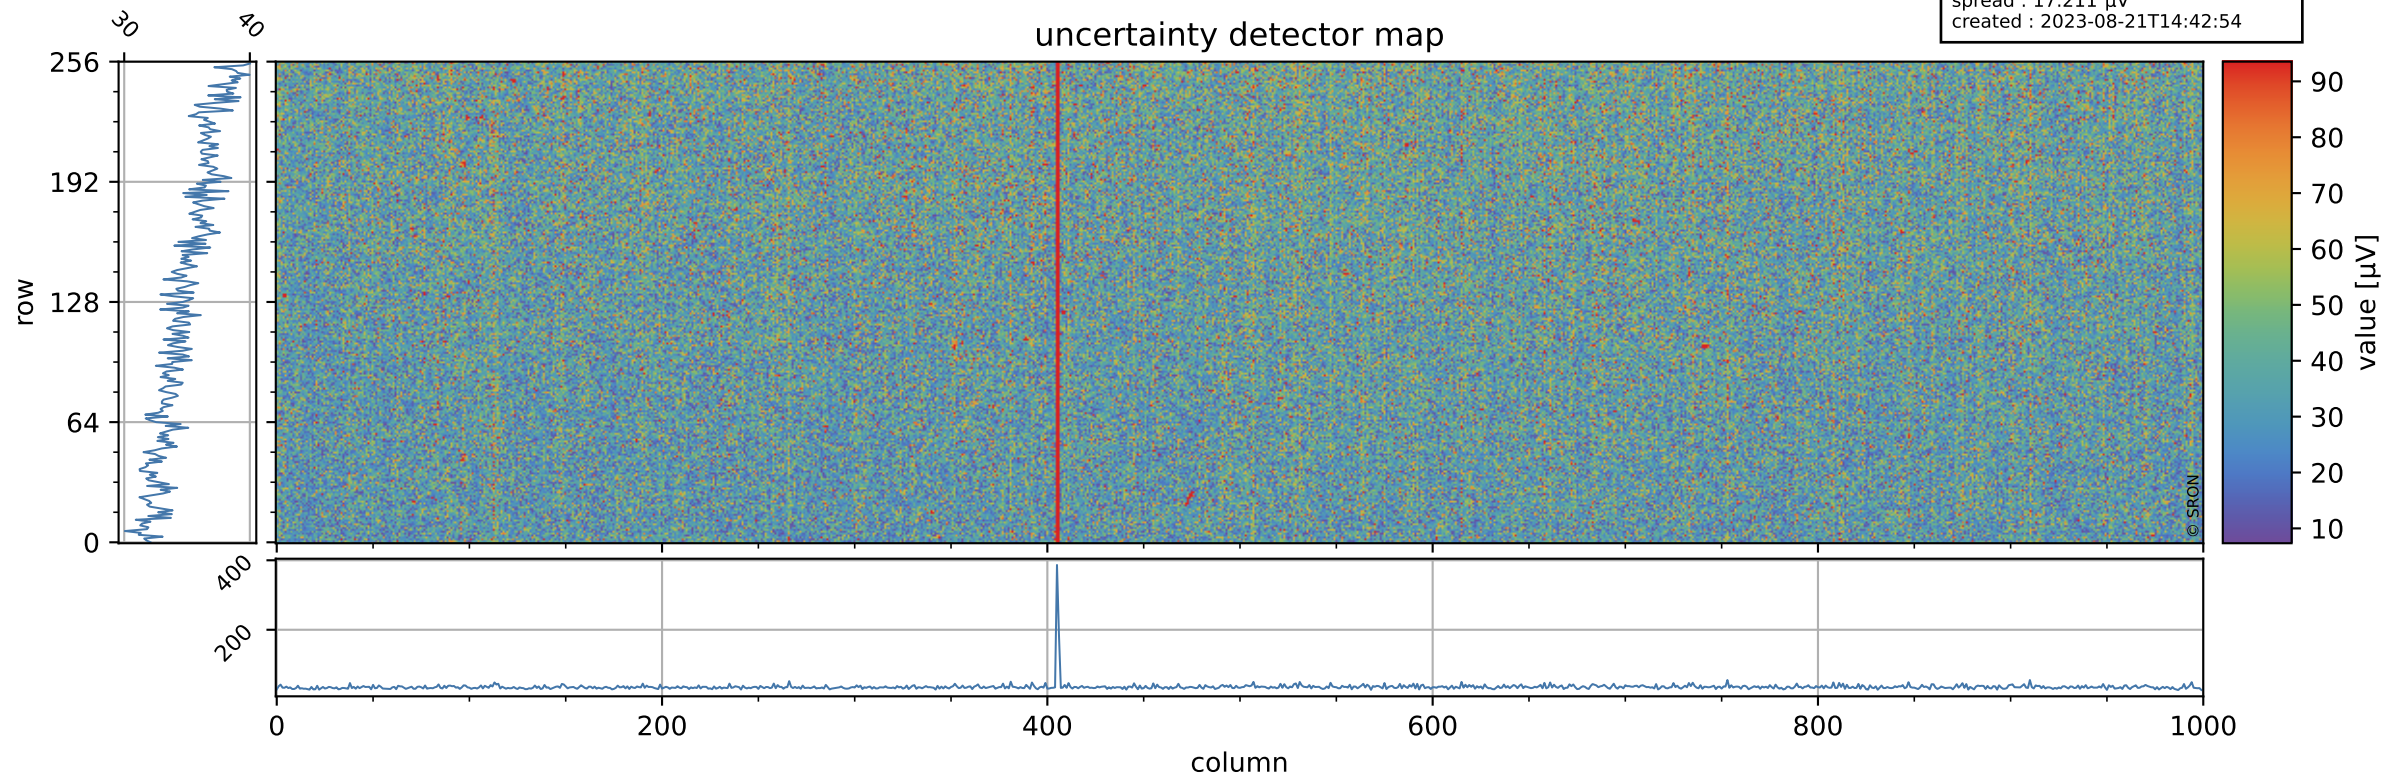

# Tropomi SWIR offset (official)

orbits : 19 in [13972, 14017]  
coverage : 2020-06-24 / 2020-06-27  
median : 0.52591 V  
spread : 0.035916 V  
created : 2023-08-21T14:42:54

## value detector map

# Tropomi SWIR offset (official)

orbits : 19 in [13972, 14017]  
coverage : 2020-06-24 / 2020-06-27  
median : 35.172  $\mu\text{V}$   
spread : 17.211  $\mu\text{V}$   
created : 2023-08-21T14:42:54

# Tropomi SWIR offset (official) ground-tracks of Sentinel-5P

orbits : 19 in [13972, 14017]  
coverage : 2020-06-24 / 2020-06-27  
created : 2023-08-21T14:42:55