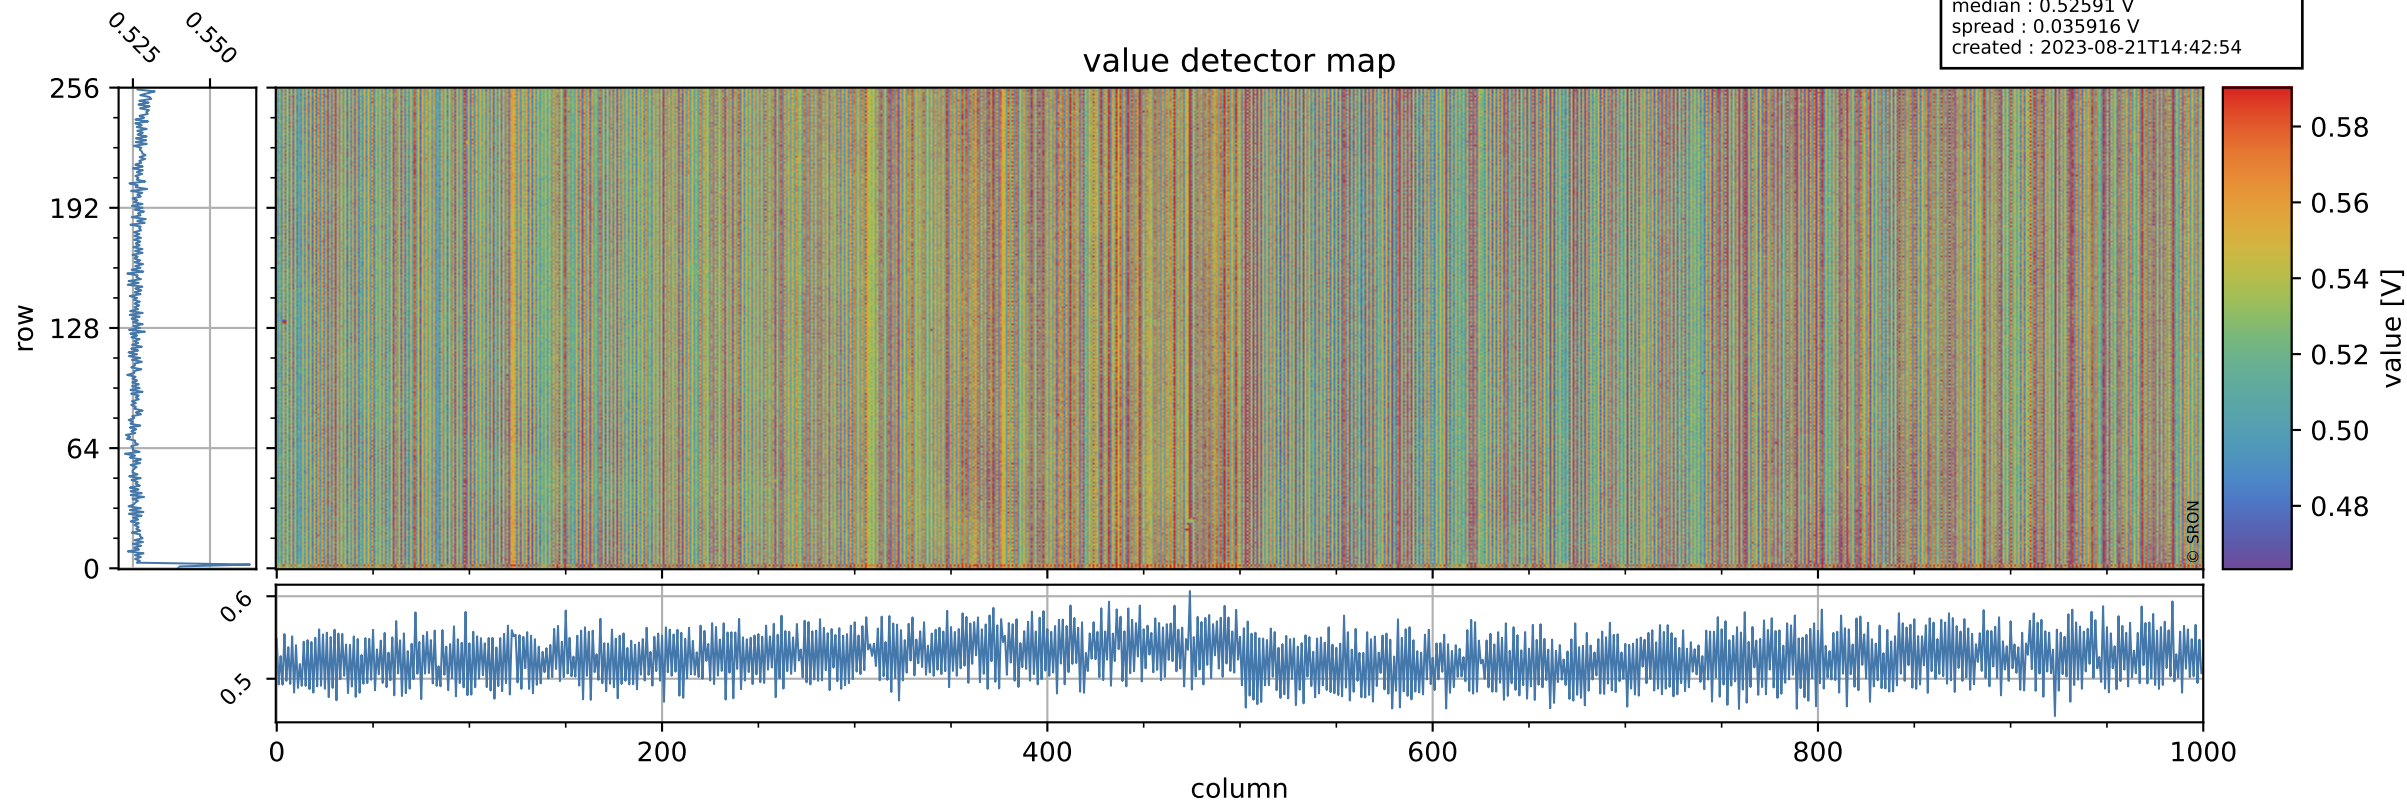

# Tropomi SWIR offset (official)

orbits : 19 in [13972, 14017]  
coverage : 2020-06-24 / 2020-06-27  
median : 0.52591 V  
spread : 0.035916 V  
created : 2023-08-21T14:42:54

## value detector map

# Tropomi SWIR offset (official)

orbits : 19 in [13972, 14017]  
coverage : 2020-06-24 / 2020-06-27  
median : 35.172  $\mu\text{V}$   
spread : 17.211  $\mu\text{V}$   
created : 2023-08-21T14:42:54

# Tropomi SWIR offset (official) ground-tracks of Sentinel-5P

orbits : 19 in [13972, 14017]  
coverage : 2020-06-24 / 2020-06-27  
created : 2023-08-21T14:42:55