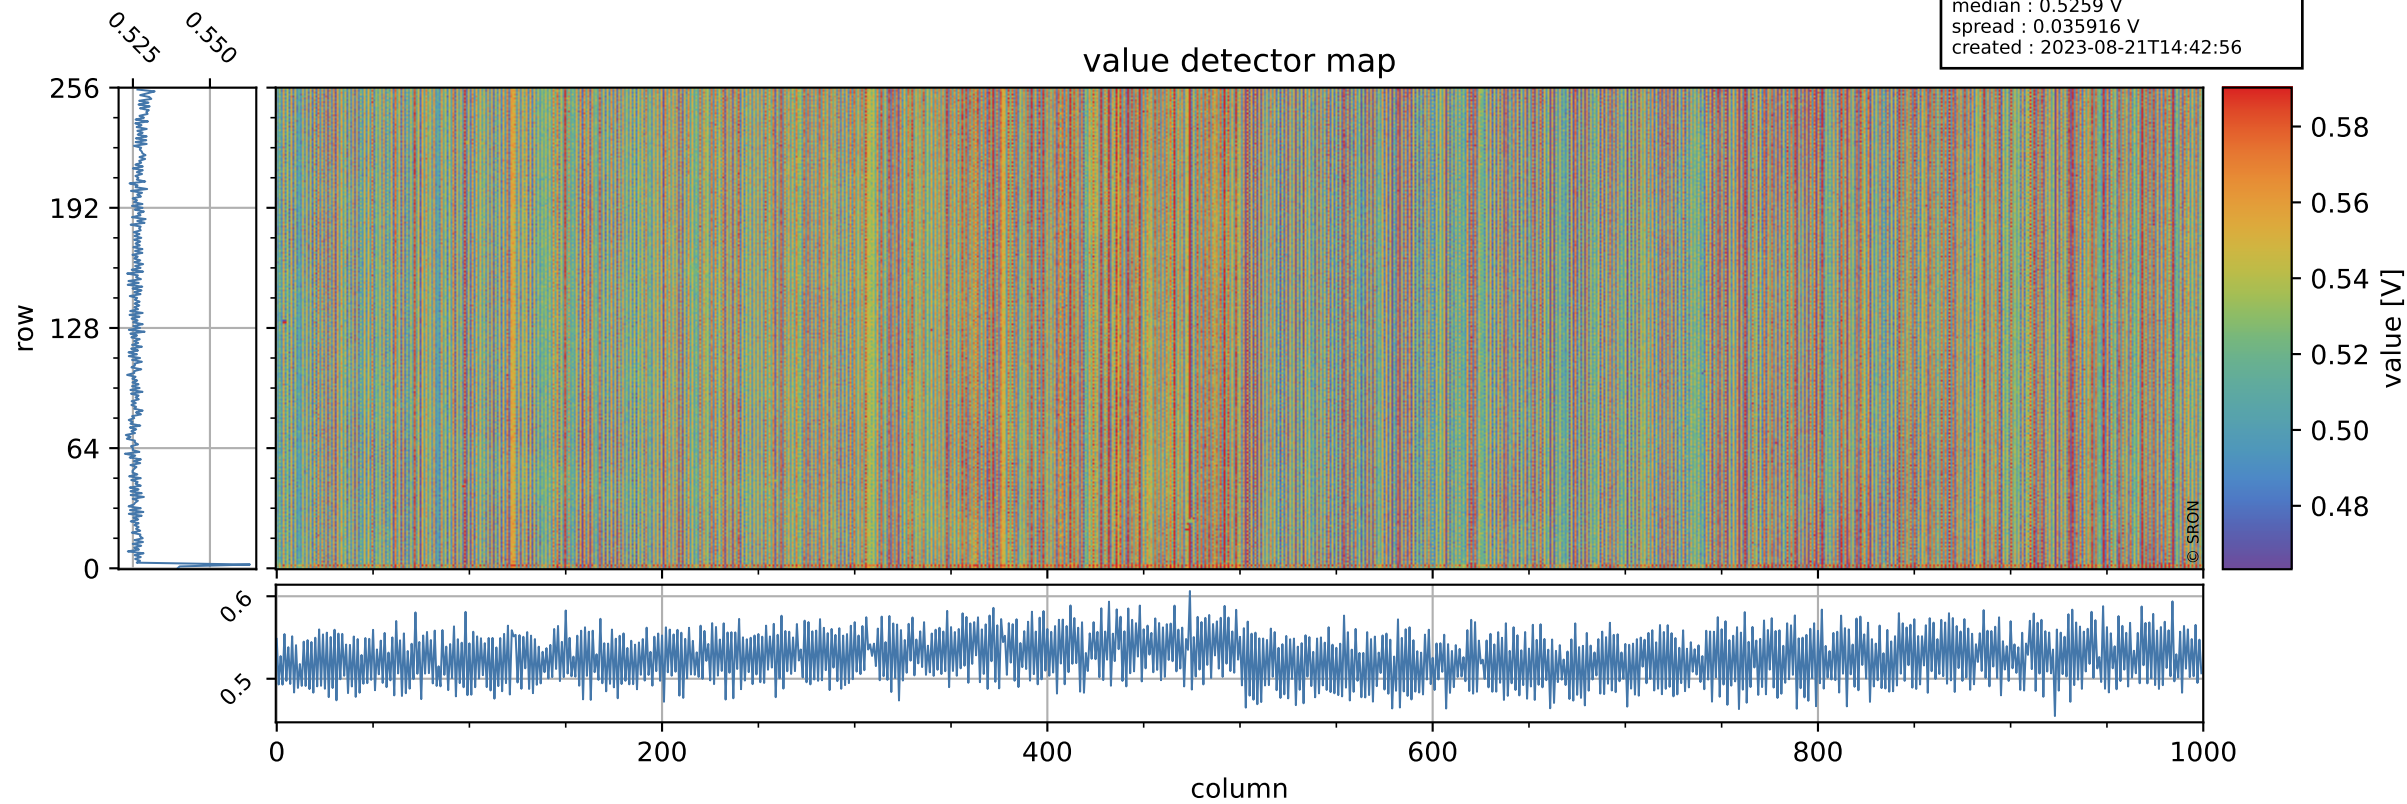

# Tropomi SWIR offset (official)

orbits : 18 in [13987, 14032]  
coverage : 2020-06-25 / 2020-06-28  
median : 0.5259 V  
spread : 0.035916 V  
created : 2023-08-21T14:42:56

## value detector map

# Tropomi SWIR offset (official)

orbits : 18 in [13987, 14032]  
coverage : 2020-06-25 / 2020-06-28  
median : 31.181  $\mu\text{V}$   
spread : 15.356  $\mu\text{V}$   
created : 2023-08-21T14:42:57

# Tropomi SWIR offset (official) ground-tracks of Sentinel-5P

orbits : 18 in [13987, 14032]  
coverage : 2020-06-25 / 2020-06-28  
created : 2023-08-21T14:42:58