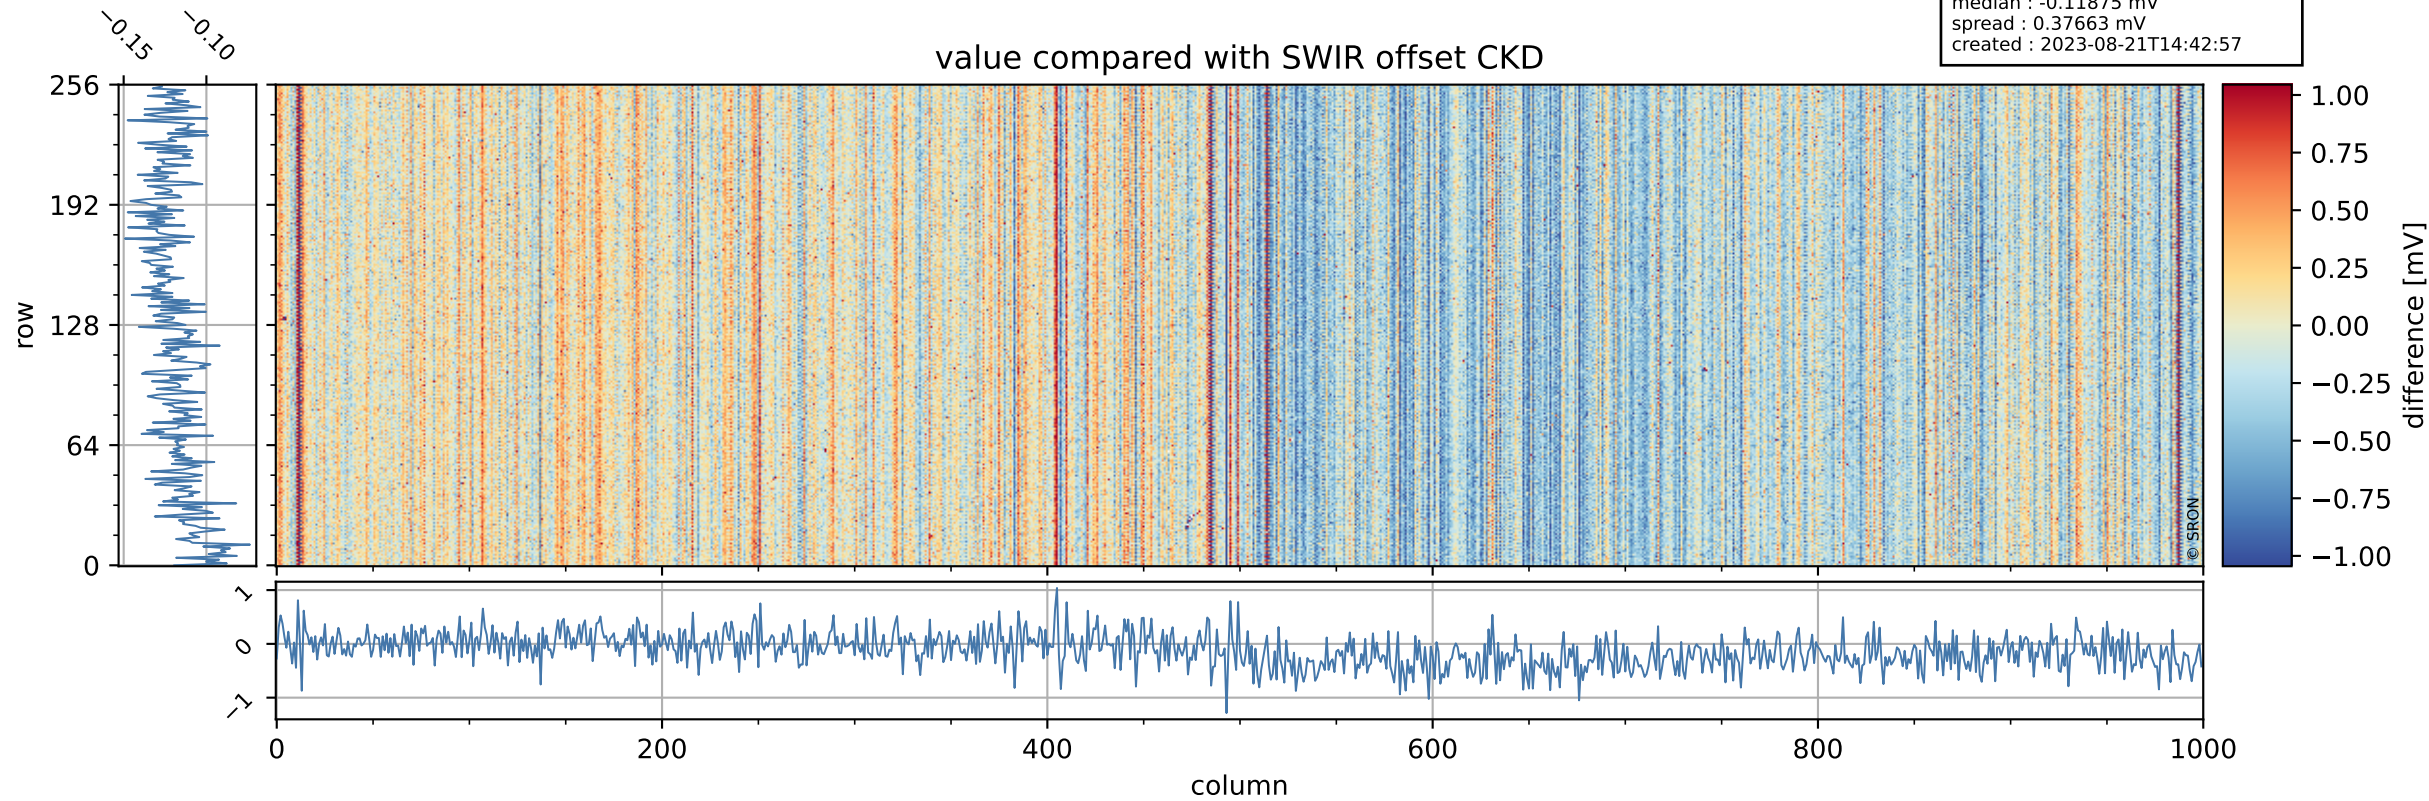

## value detector map

# Tropomi SWIR offset (official)

orbits : 18 in [13987, 14032]  
coverage : 2020-06-25 / 2020-06-28  
median : 31.181  $\mu\text{V}$   
spread : 15.356  $\mu\text{V}$   
created : 2023-08-21T14:42:57

# Tropomi SWIR offset (official)

orbits : 18 in [13987, 14032]  
coverage : 2020-06-25 / 2020-06-28  
median : -0.11875 mV  
spread : 0.37663 mV  
created : 2023-08-21T14:42:57

value compared with SWIR offset CKD

# Tropomi SWIR offset (official) ground-tracks of Sentinel-5P

orbits : 18 in [13987, 14032]  
coverage : 2020-06-25 / 2020-06-28  
created : 2023-08-21T14:42:58