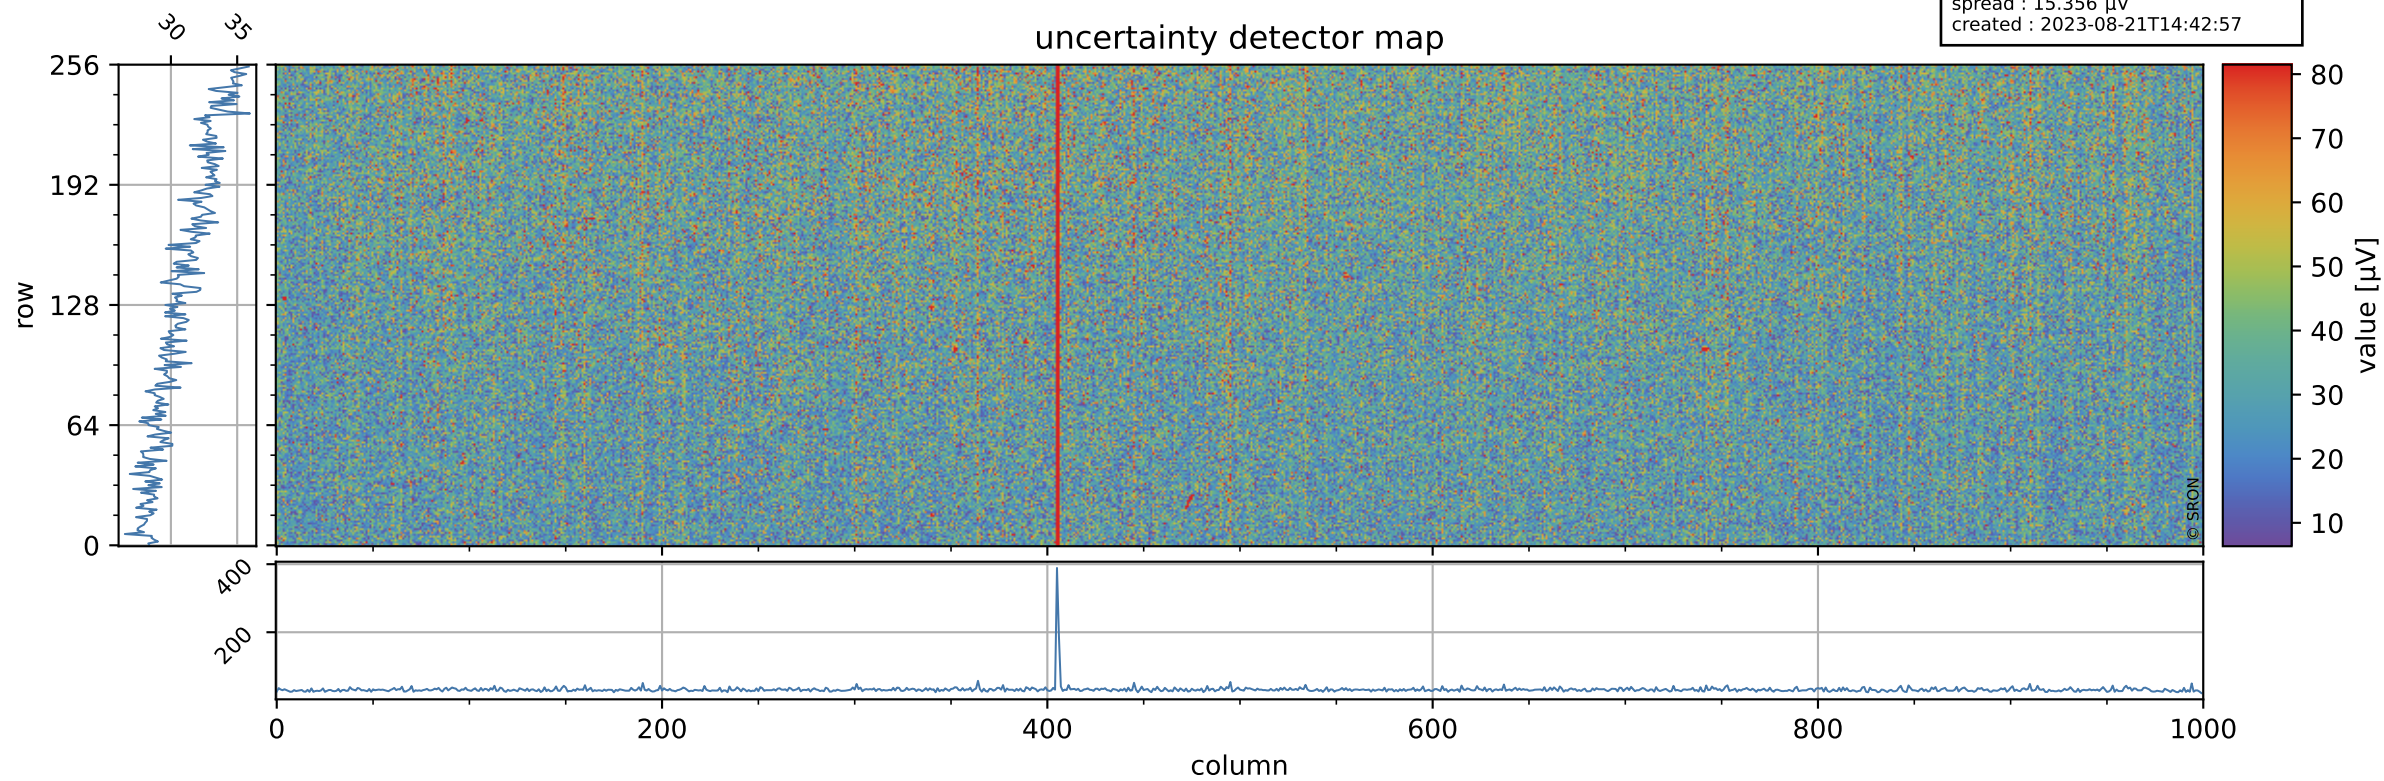

# Tropomi SWIR offset (official)

orbits : 18 in [13987, 14032]  
coverage : 2020-06-25 / 2020-06-28  
median : 0.5259 V  
spread : 0.035916 V  
created : 2023-08-21T14:42:56

## value detector map

# Tropomi SWIR offset (official)

orbits : 18 in [13987, 14032]  
coverage : 2020-06-25 / 2020-06-28  
median : 31.181  $\mu\text{V}$   
spread : 15.356  $\mu\text{V}$   
created : 2023-08-21T14:42:57

# Tropomi SWIR offset (official) ground-tracks of Sentinel-5P

orbits : 18 in [13987, 14032]  
coverage : 2020-06-25 / 2020-06-28  
created : 2023-08-21T14:42:58