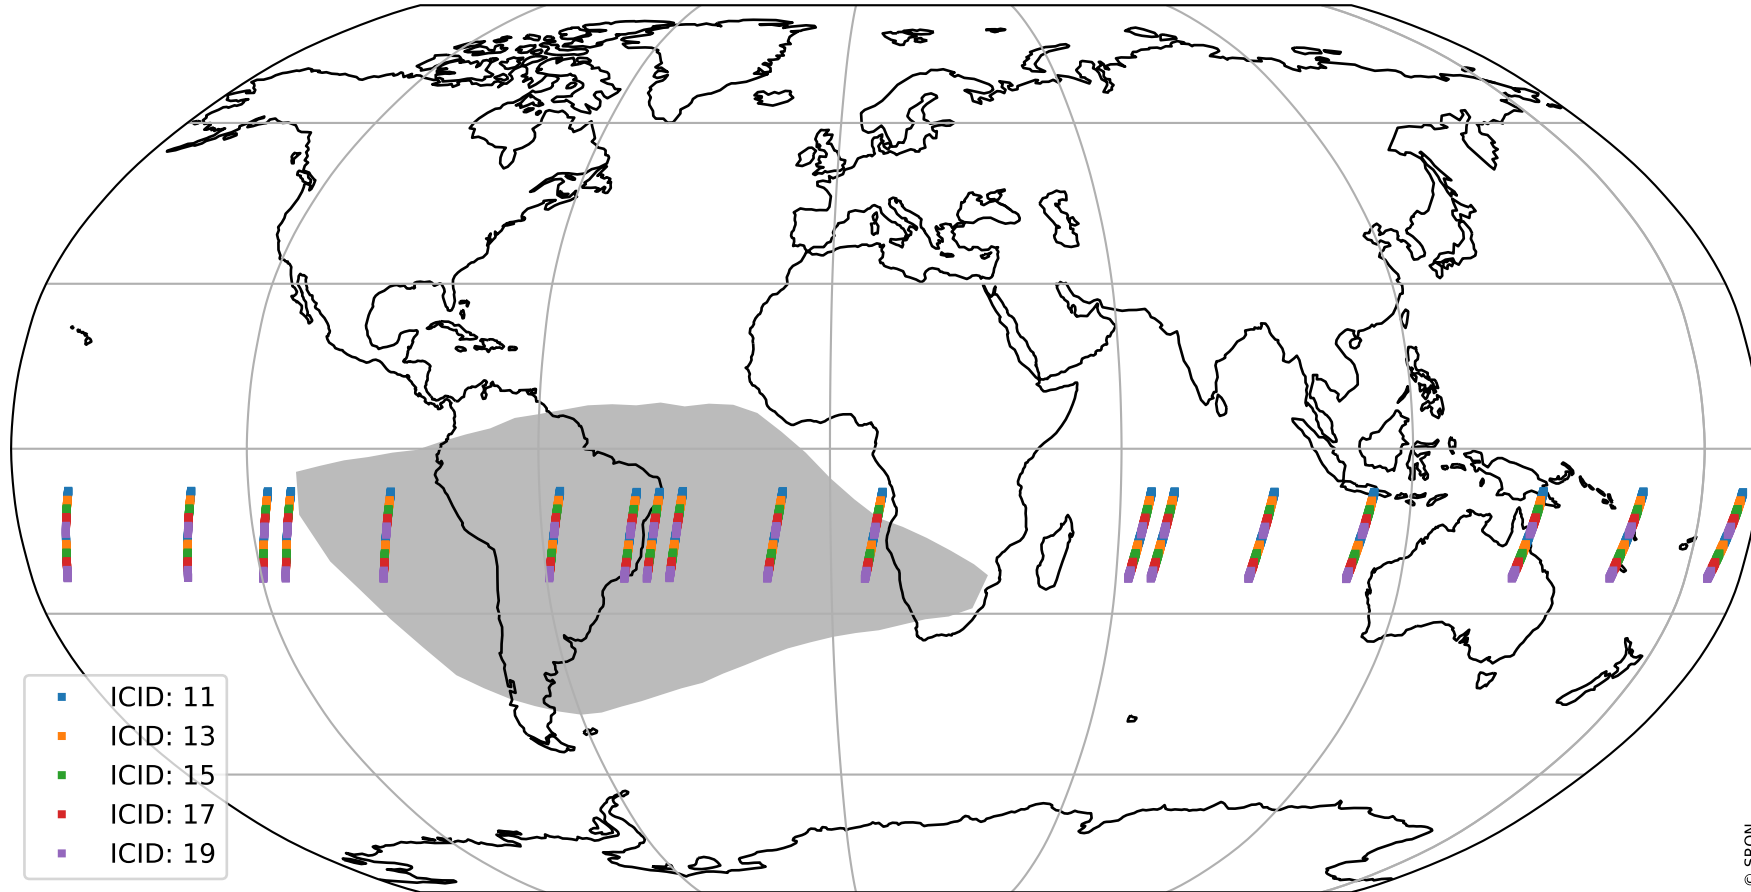

# Tropomi SWIR offset (official)

orbits : 18 in [13987, 14032]  
coverage : 2020-06-25 / 2020-06-28  
median : 31.181  $\mu\text{V}$   
spread : 15.356  $\mu\text{V}$   
created : 2023-08-21T14:42:57

# Tropomi SWIR offset (official)

orbits : 18 in [13987, 14032]  
coverage : 2020-06-25 / 2020-06-28  
median : -0.11875 mV  
spread : 0.37663 mV  
created : 2023-08-21T14:42:57

value compared with SWIR offset CKD

# Tropomi SWIR offset (official) ground-tracks of Sentinel-5P

orbits : 18 in [13987, 14032]  
coverage : 2020-06-25 / 2020-06-28  
created : 2023-08-21T14:42:58

# Tropomi SWIR offset (official)

orbits : [2827, 14032]  
coverage : 2018-04-30 / 2020-06-28  
created : 2023-08-21T14:42:58