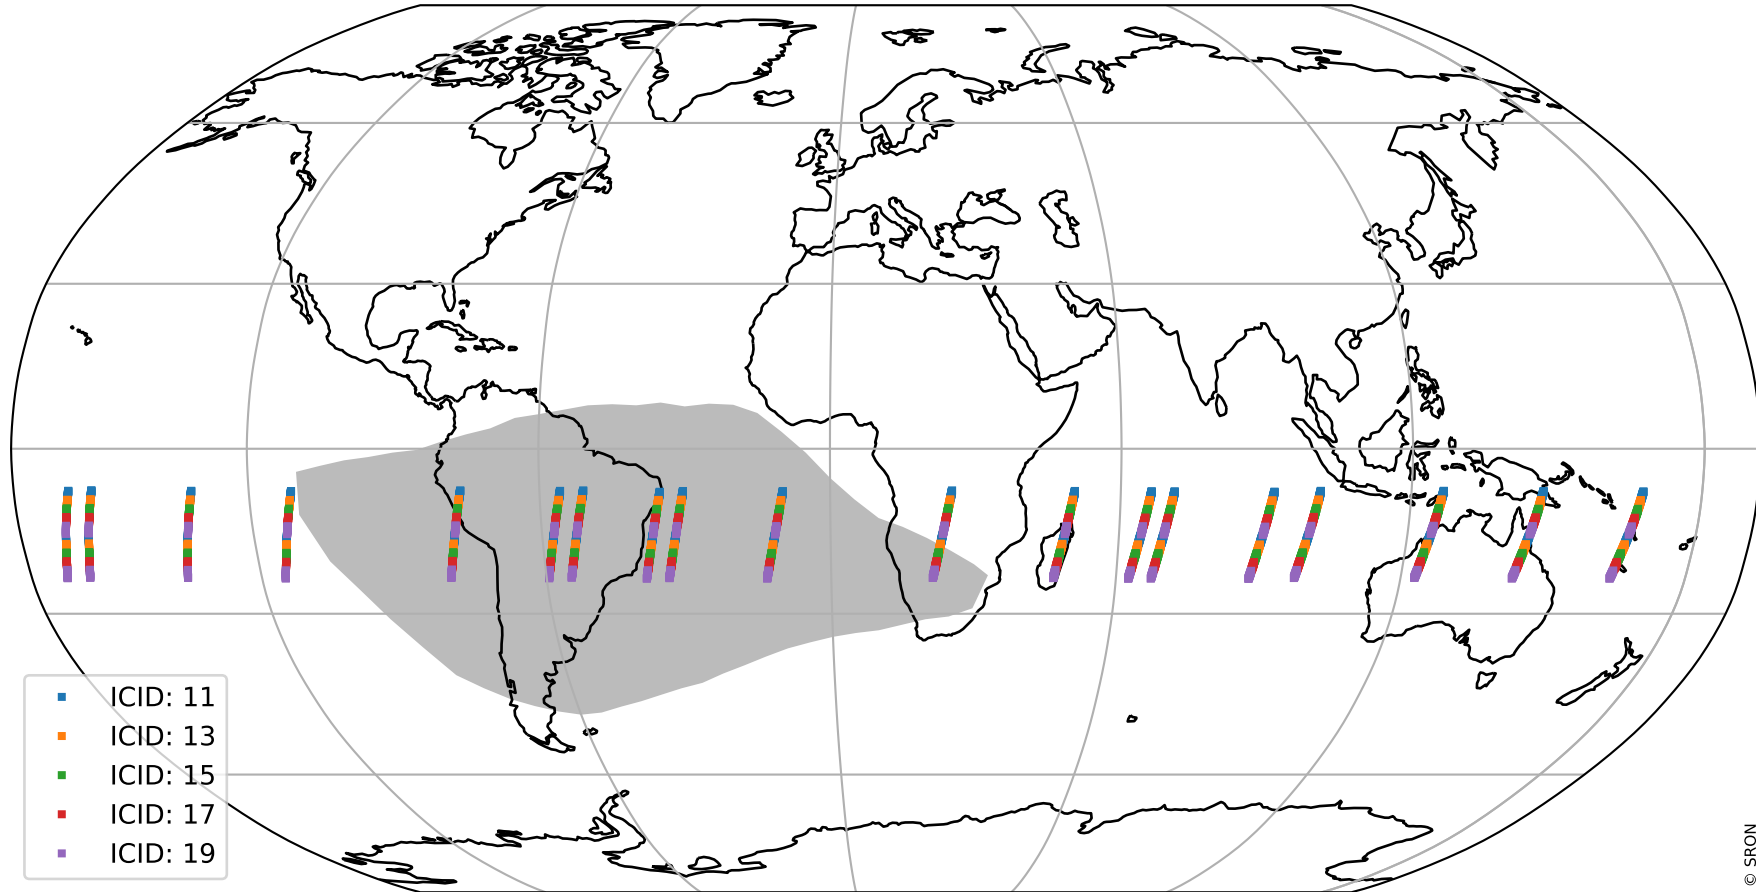

Tropomi SWIR offset (official)

orbits : 19 in [14002, 14047]
coverage : 2020-06-26 / 2020-06-29
median : 0.52589 V
spread : 0.035917 V
created : 2023-08-21T14:42:59

value detector map

Tropomi SWIR offset (official)

orbits : 19 in [14002, 14047]
coverage : 2020-06-26 / 2020-06-29
median : 31.103 μV
spread : 15.427 μV
created : 2023-08-21T14:43:00

Tropomi SWIR offset (official)

orbits : 19 in [14002, 14047]
coverage : 2020-06-26 / 2020-06-29
median : -0.1288 mV
spread : 0.3809 mV
created : 2023-08-21T14:43:00

value compared with SWIR offset CKD

Tropomi SWIR offset (official) ground-tracks of Sentinel-5P

orbits : 19 in [14002, 14047]
coverage : 2020-06-26 / 2020-06-29
created : 2023-08-21T14:43:01

Tropomi SWIR offset (official)

orbits : [2827, 14047]
coverage : 2018-04-30 / 2020-06-29
created : 2023-08-21T14:43:01

trend of detector median & temperatures