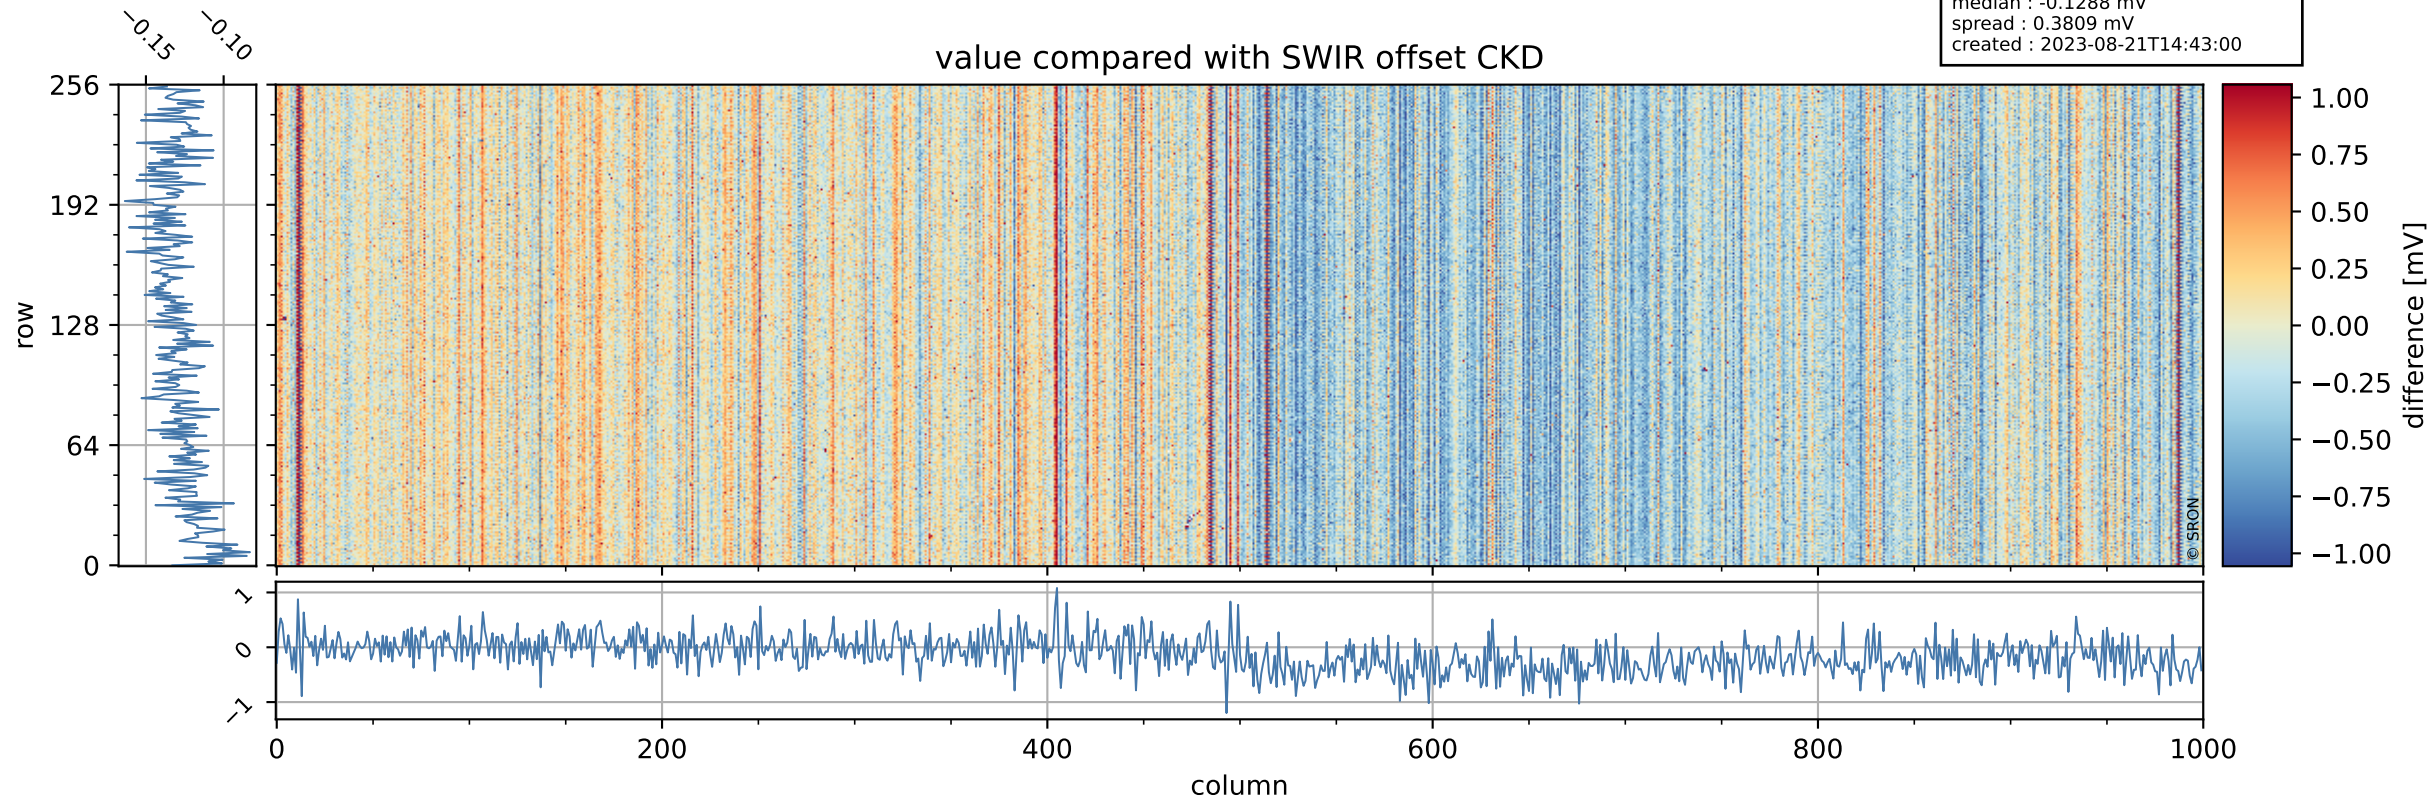

Tropomi SWIR offset (official)

orbits : 19 in [14002, 14047]
coverage : 2020-06-26 / 2020-06-29
median : 0.52589 V
spread : 0.035917 V
created : 2023-08-21T14:42:59

value detector map

Tropomi SWIR offset (official)

orbits : 19 in [14002, 14047]
coverage : 2020-06-26 / 2020-06-29
median : 31.103 μV
spread : 15.427 μV
created : 2023-08-21T14:43:00

Tropomi SWIR offset (official)

orbits : 19 in [14002, 14047]
coverage : 2020-06-26 / 2020-06-29
median : -0.1288 mV
spread : 0.3809 mV
created : 2023-08-21T14:43:00

value compared with SWIR offset CKD

Tropomi SWIR offset (official) ground-tracks of Sentinel-5P

orbits : 19 in [14002, 14047]
coverage : 2020-06-26 / 2020-06-29
created : 2023-08-21T14:43:01

Tropomi SWIR offset (official)

orbits : [2827, 14047]
coverage : 2018-04-30 / 2020-06-29
created : 2023-08-21T14:43:01

trend of detector median & temperatures