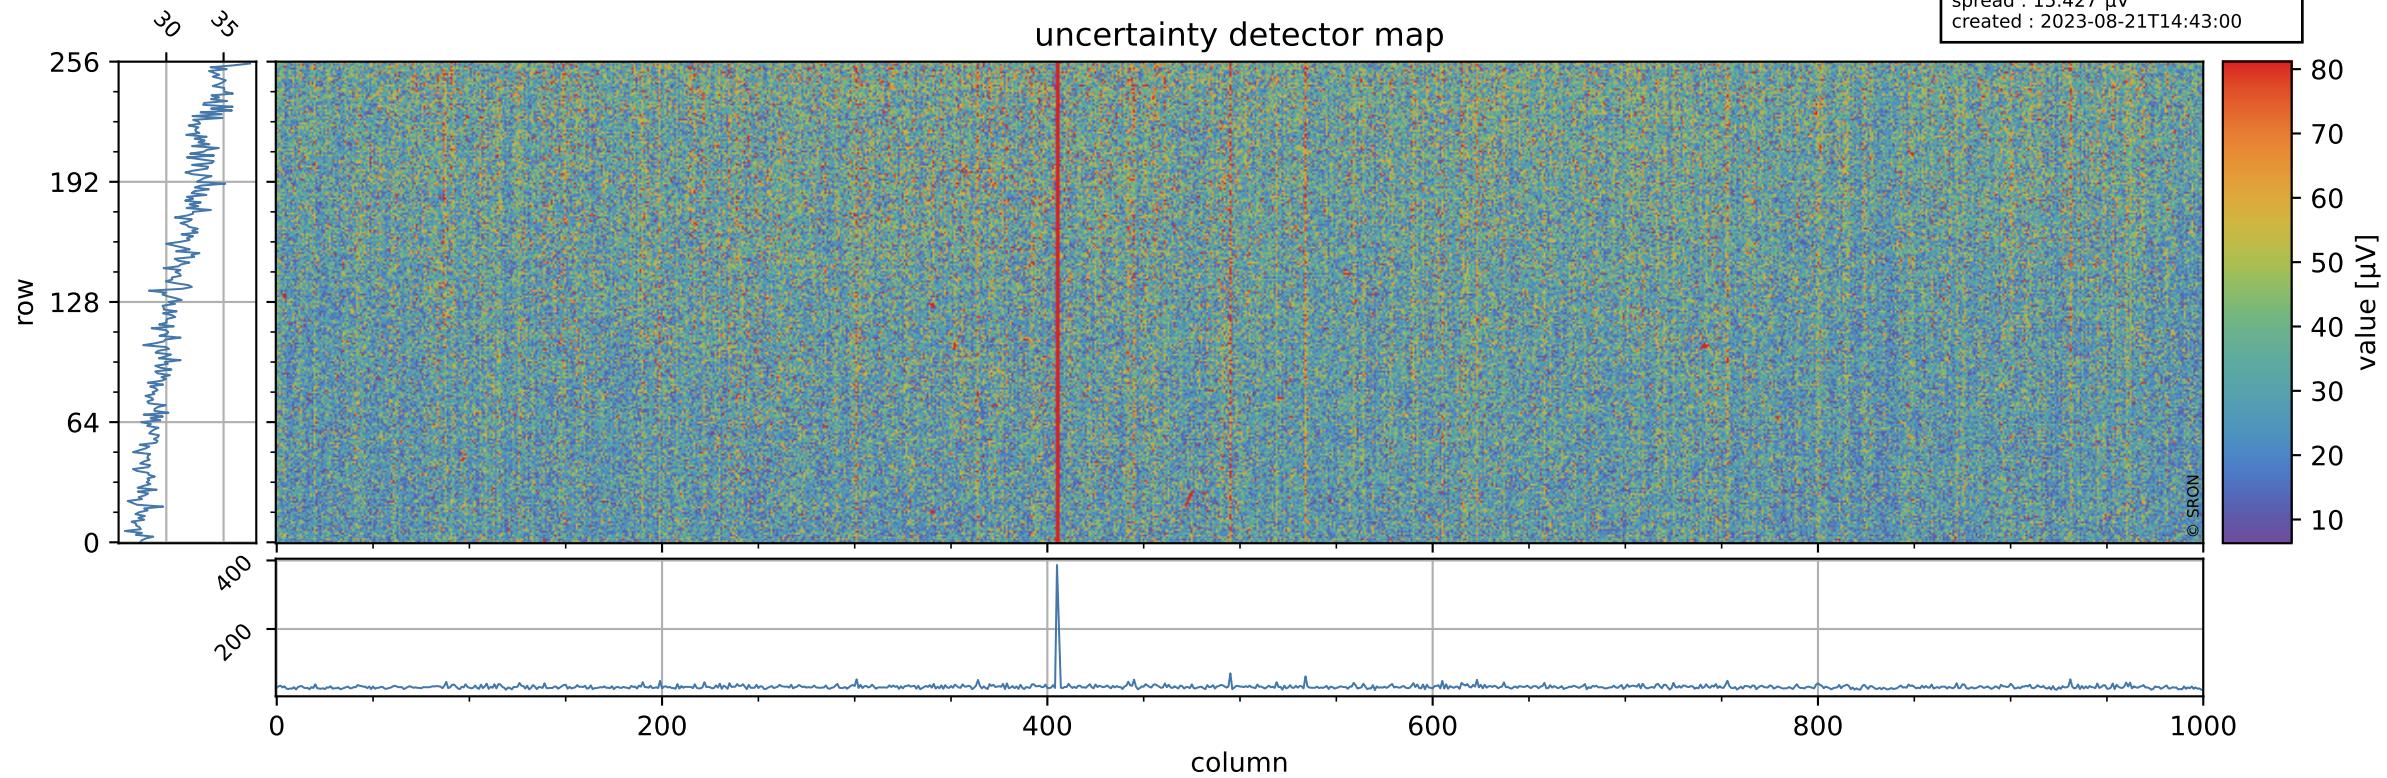

Tropomi SWIR offset (official)

orbits : 19 in [14002, 14047]
coverage : 2020-06-26 / 2020-06-29
median : 0.52589 V
spread : 0.035917 V
created : 2023-08-21T14:42:59

value detector map

Tropomi SWIR offset (official)

orbits : 19 in [14002, 14047]
coverage : 2020-06-26 / 2020-06-29
median : 31.103 μV
spread : 15.427 μV
created : 2023-08-21T14:43:00

Tropomi SWIR offset (official)

orbits : 19 in [14002, 14047]
coverage : 2020-06-26 / 2020-06-29
median : -0.1288 mV
spread : 0.3809 mV
created : 2023-08-21T14:43:00

value compared with SWIR offset CKD

Tropomi SWIR offset (official) ground-tracks of Sentinel-5P

orbits : 19 in [14002, 14047]
coverage : 2020-06-26 / 2020-06-29
created : 2023-08-21T14:43:01

Tropomi SWIR offset (official)

orbits : [2827, 14047]
coverage : 2018-04-30 / 2020-06-29
created : 2023-08-21T14:43:01

trend of detector median & temperatures