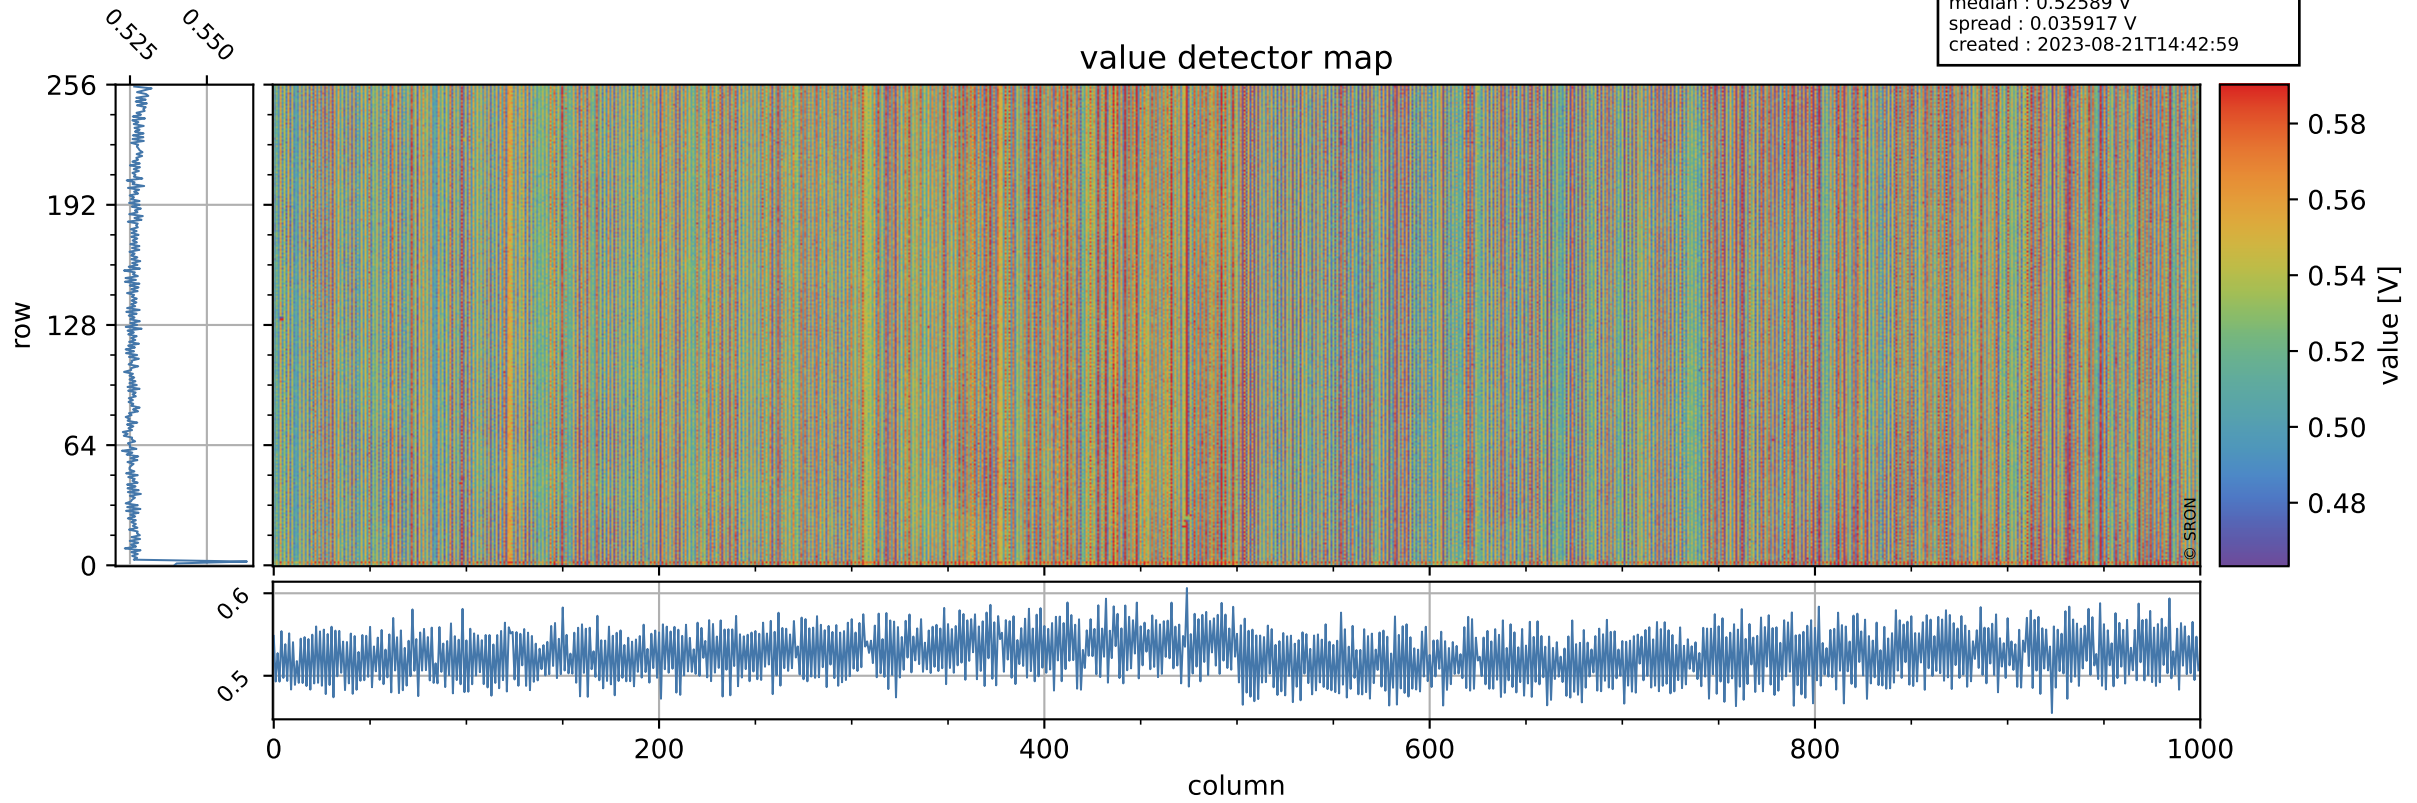

Tropomi SWIR offset (official)

orbits : 19 in [14002, 14047]
coverage : 2020-06-26 / 2020-06-29
median : 0.52589 V
spread : 0.035917 V
created : 2023-08-21T14:42:59

value detector map

Tropomi SWIR offset (official)

orbits : 19 in [14002, 14047]
coverage : 2020-06-26 / 2020-06-29
median : 31.103 μV
spread : 15.427 μV
created : 2023-08-21T14:43:00

Tropomi SWIR offset (official)

orbits : 19 in [14002, 14047]
coverage : 2020-06-26 / 2020-06-29
median : -0.1288 mV
spread : 0.3809 mV
created : 2023-08-21T14:43:00

value compared with SWIR offset CKD

Tropomi SWIR offset (official) ground-tracks of Sentinel-5P

orbits : 19 in [14002, 14047]
coverage : 2020-06-26 / 2020-06-29
created : 2023-08-21T14:43:01

Tropomi SWIR offset (official)

orbits : [2827, 14047]
coverage : 2018-04-30 / 2020-06-29
created : 2023-08-21T14:43:01

trend of detector median & temperatures