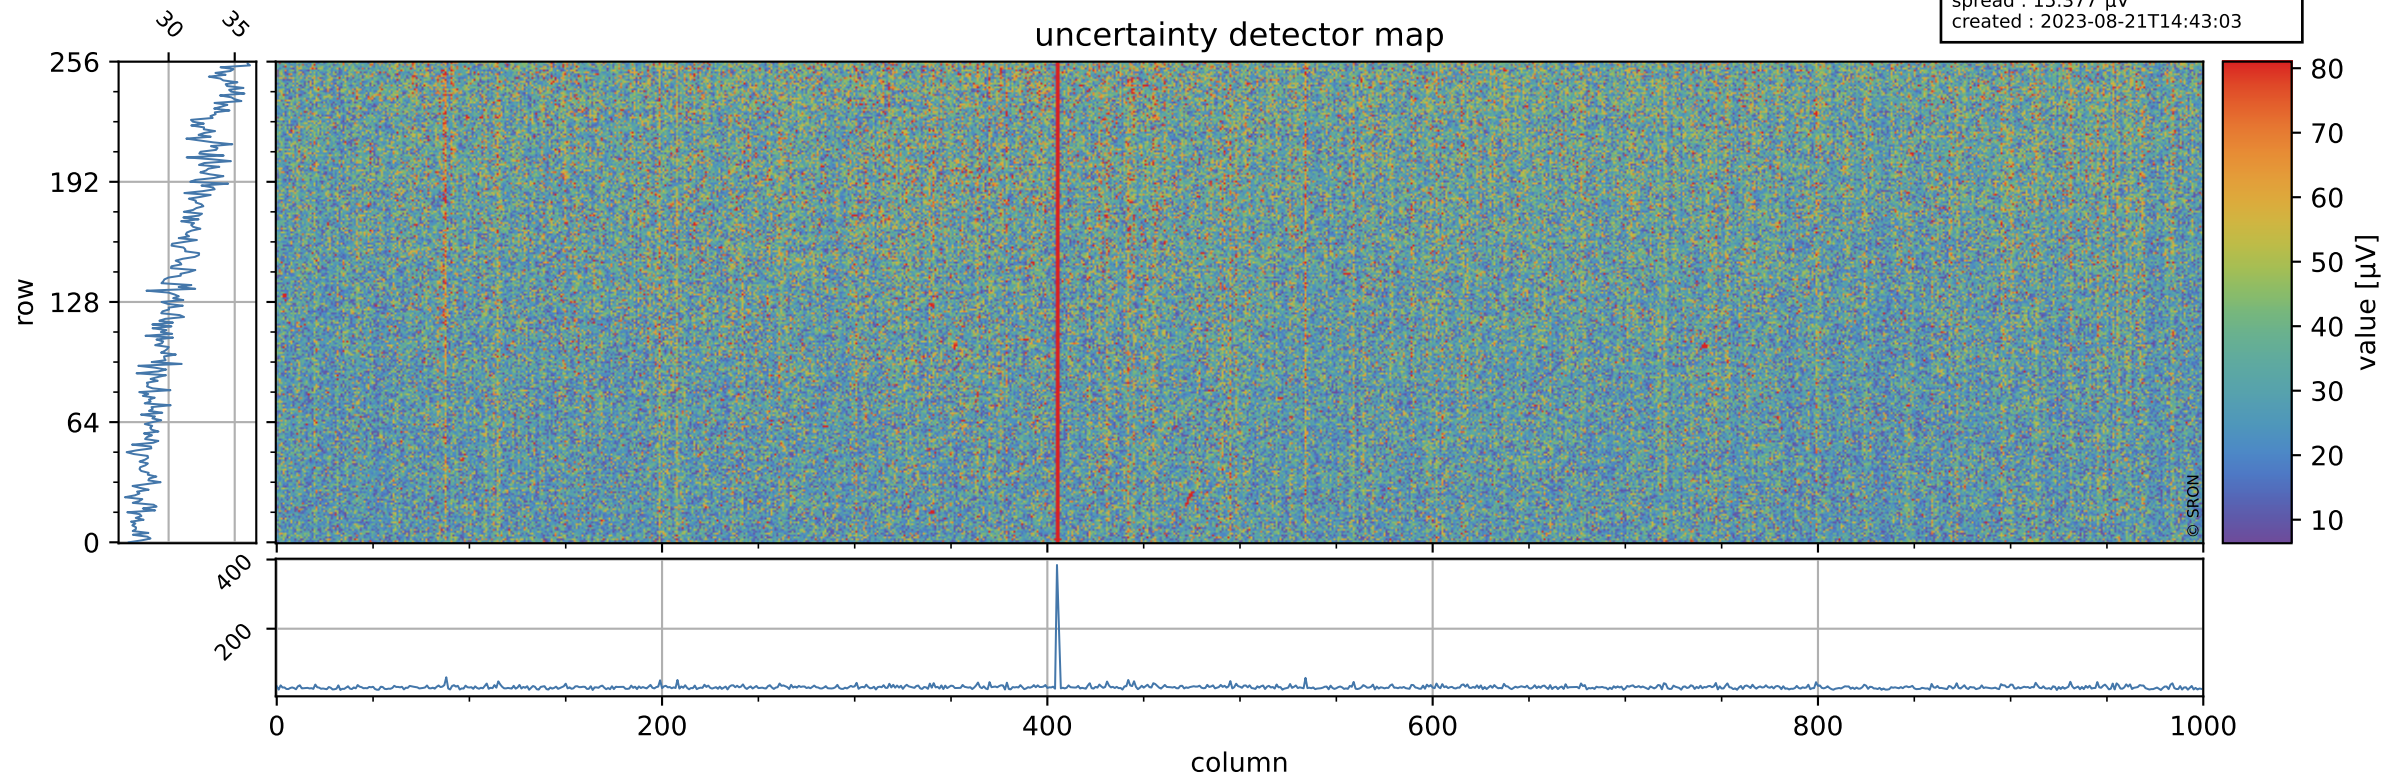

# Tropomi SWIR offset (official)

orbits : 19 in [14017, 14062]  
coverage : 2020-06-27 / 2020-06-30  
median : 0.52589 V  
spread : 0.035918 V  
created : 2023-08-21T14:43:02

## value detector map

# Tropomi SWIR offset (official)

orbits : 19 in [14017, 14062]  
coverage : 2020-06-27 / 2020-06-30  
median : 30.957  $\mu\text{V}$   
spread : 15.377  $\mu\text{V}$   
created : 2023-08-21T14:43:03

# Tropomi SWIR offset (official) ground-tracks of Sentinel-5P

orbits : 19 in [14017, 14062]  
coverage : 2020-06-27 / 2020-06-30  
created : 2023-08-21T14:43:04