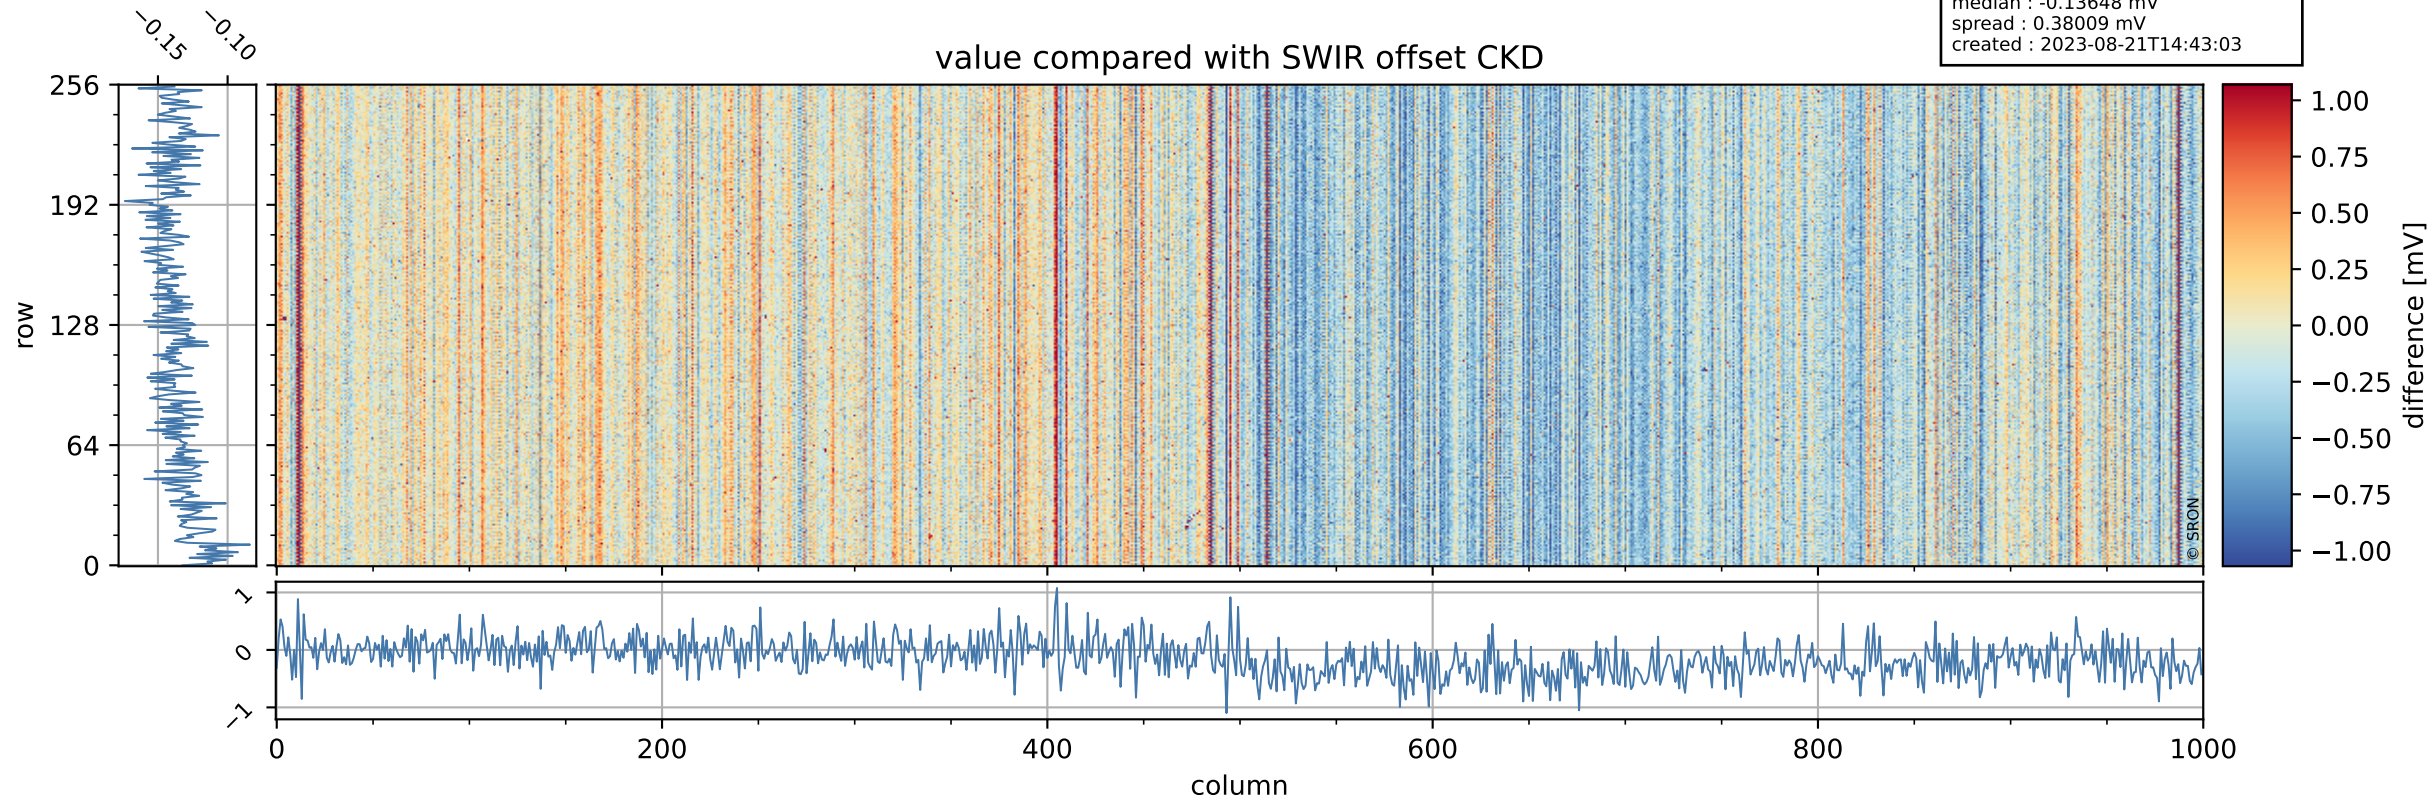

## value detector map

# Tropomi SWIR offset (official)

orbits : 19 in [14017, 14062]  
coverage : 2020-06-27 / 2020-06-30  
median : 30.957  $\mu\text{V}$   
spread : 15.377  $\mu\text{V}$   
created : 2023-08-21T14:43:03

# Tropomi SWIR offset (official) ground-tracks of Sentinel-5P

orbits : 19 in [14017, 14062]  
coverage : 2020-06-27 / 2020-06-30  
created : 2023-08-21T14:43:04

# Tropomi SWIR offset (official)

orbits : [2827, 14062]  
coverage : 2018-04-30 / 2020-06-30  
created : 2023-08-21T14:43:04