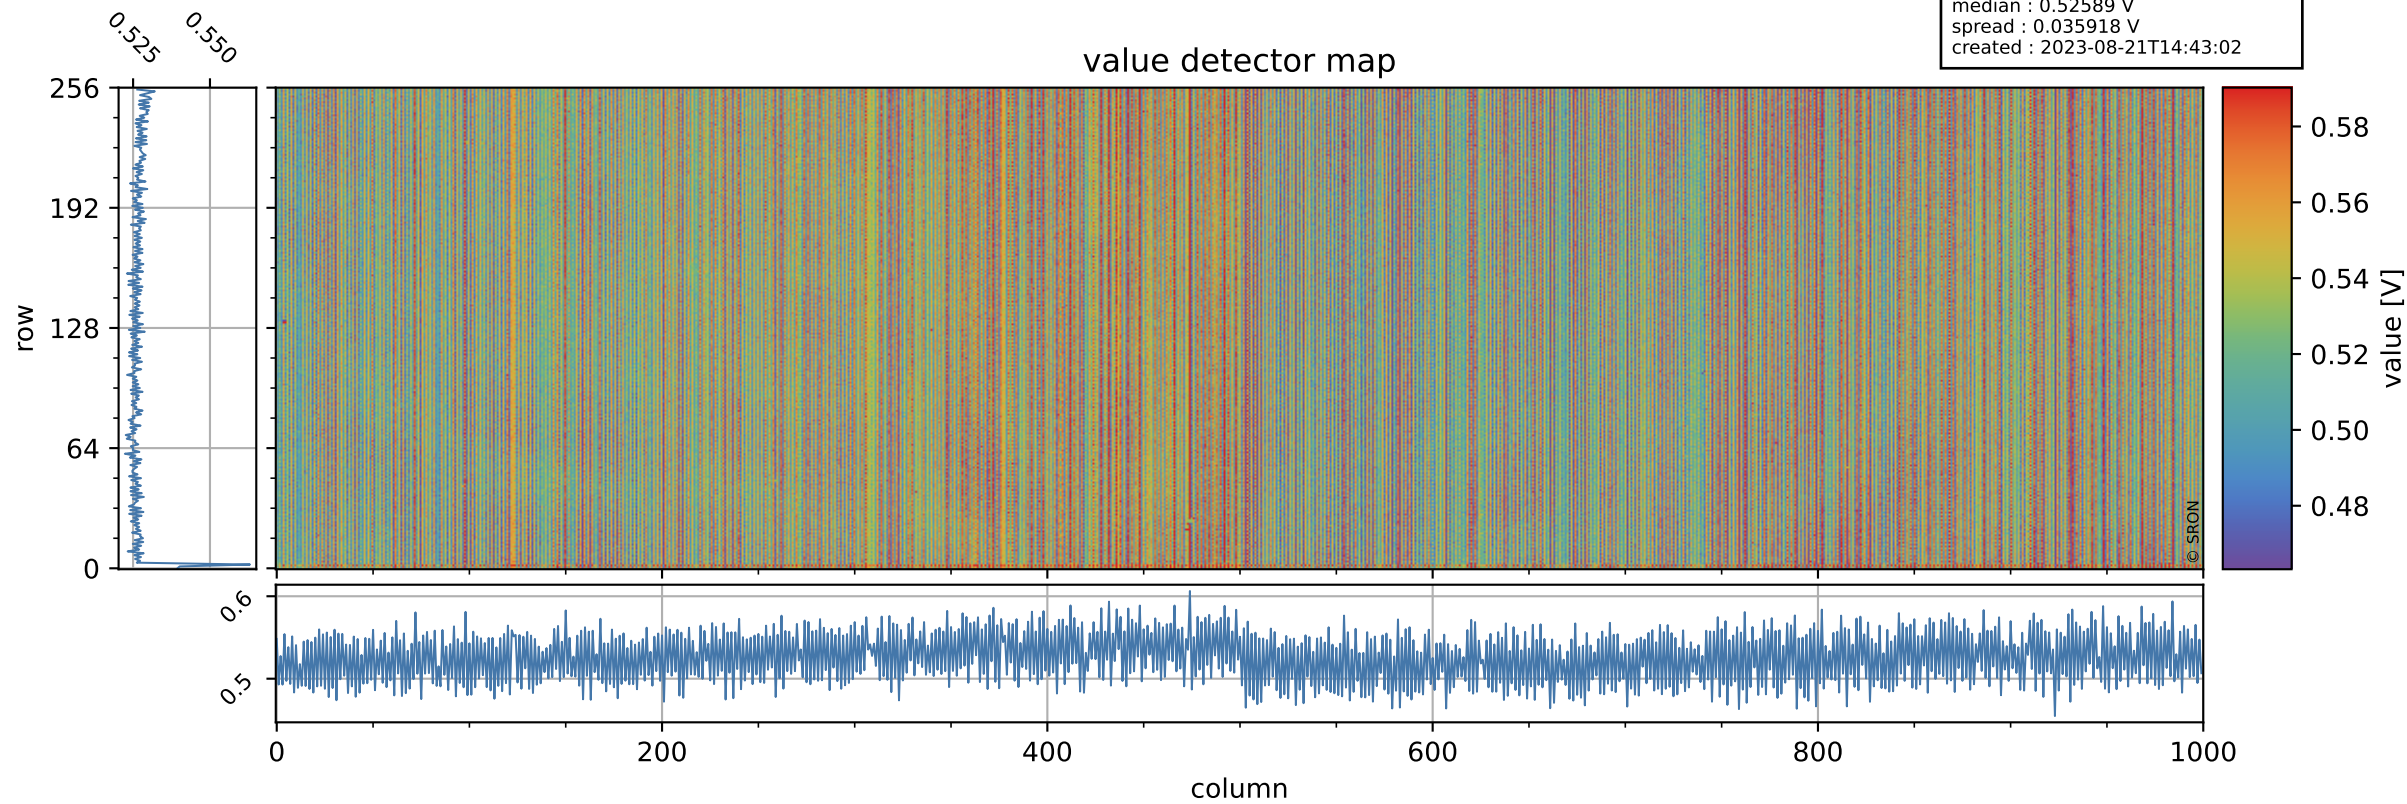

# Tropomi SWIR offset (official)

orbits : 19 in [14017, 14062]  
coverage : 2020-06-27 / 2020-06-30  
median : 0.52589 V  
spread : 0.035918 V  
created : 2023-08-21T14:43:02

## value detector map

# Tropomi SWIR offset (official)

orbits : 19 in [14017, 14062]  
coverage : 2020-06-27 / 2020-06-30  
median : 30.957  $\mu\text{V}$   
spread : 15.377  $\mu\text{V}$   
created : 2023-08-21T14:43:03

# Tropomi SWIR offset (official) ground-tracks of Sentinel-5P

orbits : 19 in [14017, 14062]  
coverage : 2020-06-27 / 2020-06-30  
created : 2023-08-21T14:43:04