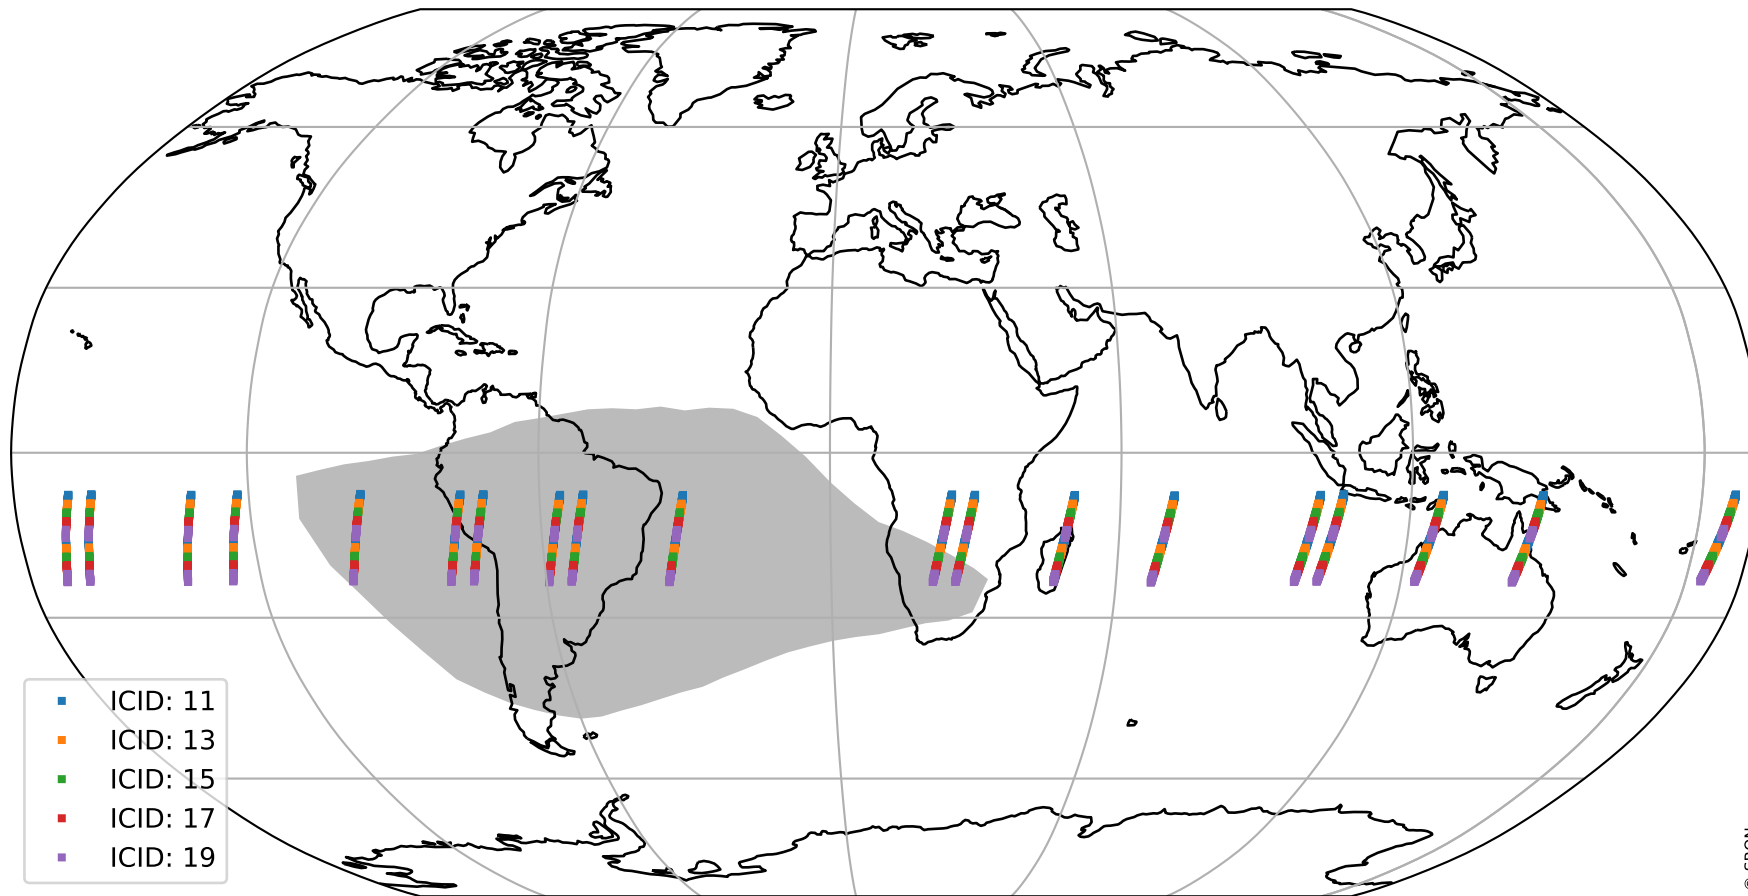

# Tropomi SWIR offset (official)

orbits : 19 in [14017, 14062]  
coverage : 2020-06-27 / 2020-06-30  
median : 30.957  $\mu\text{V}$   
spread : 15.377  $\mu\text{V}$   
created : 2023-08-21T14:43:03

# Tropomi SWIR offset (official)

value compared with SWIR offset CKD

orbits : 19 in [14017, 14062]  
coverage : 2020-06-27 / 2020-06-30  
median : -0.13648 mV  
spread : 0.38009 mV  
created : 2023-08-21T14:43:03

# Tropomi SWIR offset (official) ground-tracks of Sentinel-5P

orbits : 19 in [14017, 14062]  
coverage : 2020-06-27 / 2020-06-30  
created : 2023-08-21T14:43:04

# Tropomi SWIR offset (official)

orbits : [2827, 14062]  
coverage : 2018-04-30 / 2020-06-30  
created : 2023-08-21T14:43:04