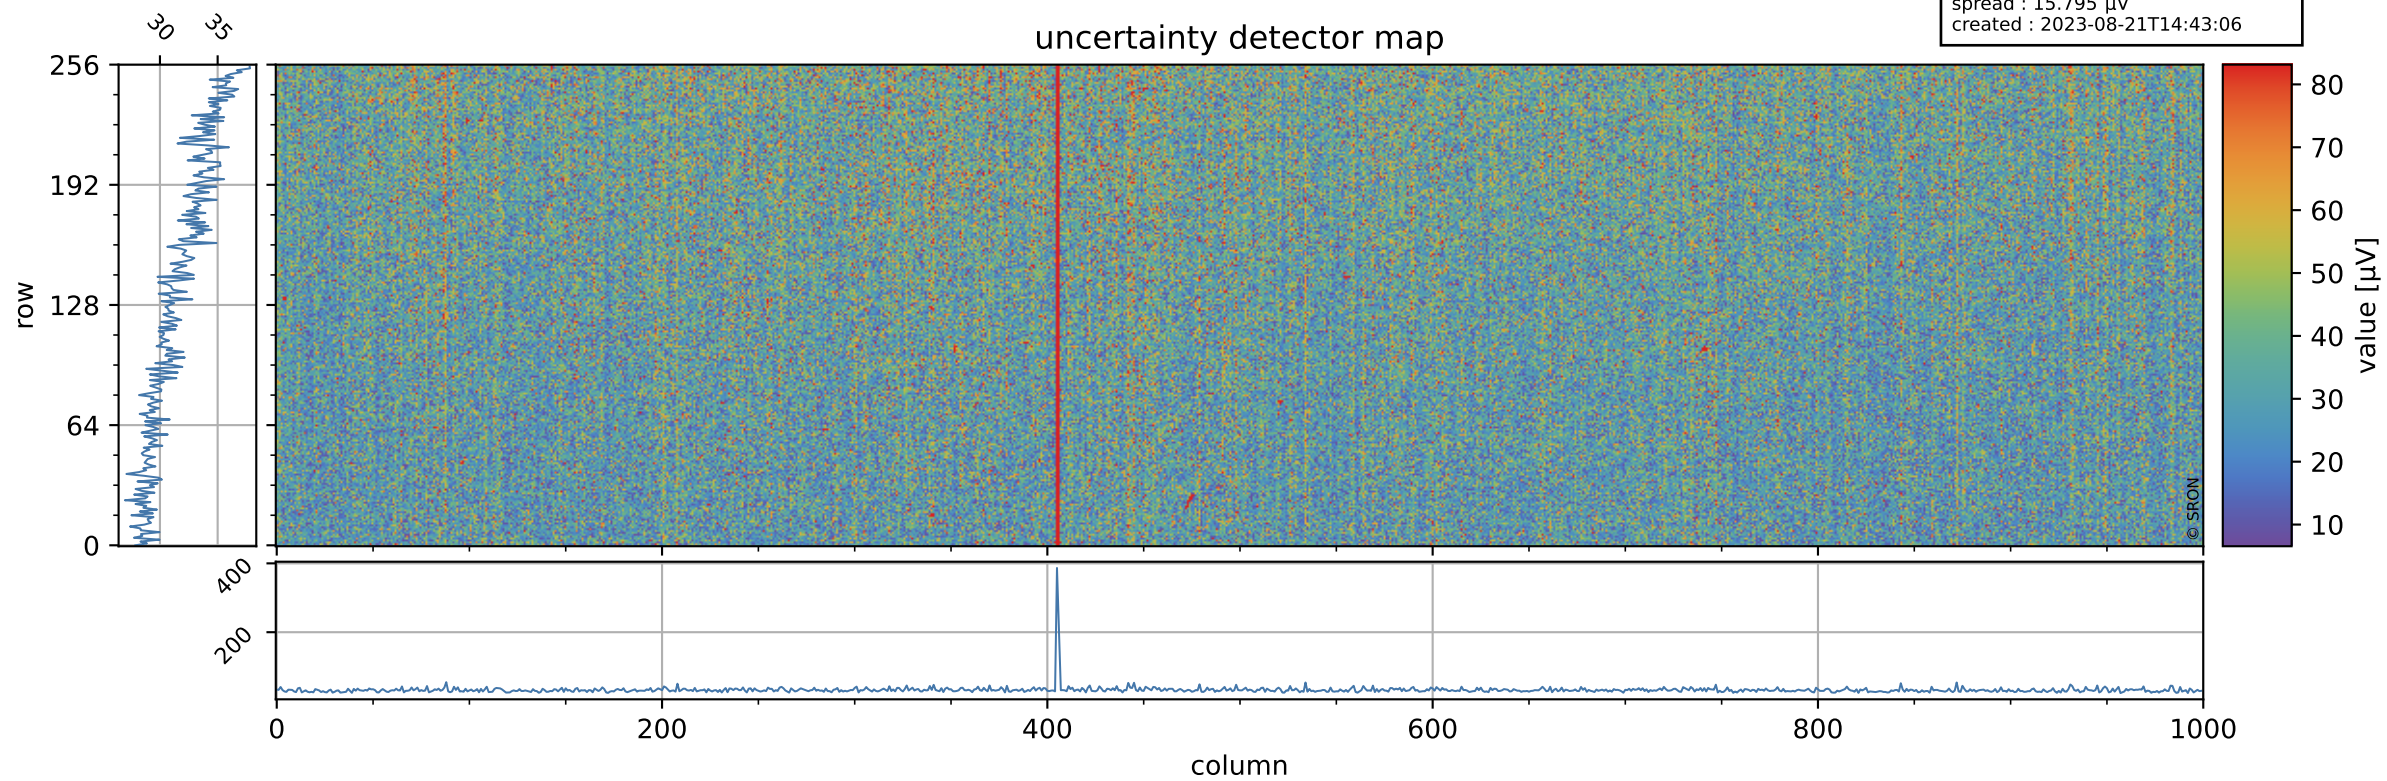

Tropomi SWIR offset (official)

orbits : 20 in [14032, 14077]
coverage : 2020-06-28 / 2020-07-01
median : 0.52589 V
spread : 0.035918 V
created : 2023-08-21T14:43:05

value detector map

Tropomi SWIR offset (official)

orbits : 20 in [14032, 14077]
coverage : 2020-06-28 / 2020-07-01
median : 31.884 μV
spread : 15.795 μV
created : 2023-08-21T14:43:06

Tropomi SWIR offset (official)

orbits : 20 in [14032, 14077]
coverage : 2020-06-28 / 2020-07-01
median : -0.13058 mV
spread : 0.37603 mV
created : 2023-08-21T14:43:06

value compared with SWIR offset CKD

Tropomi SWIR offset (official) ground-tracks of Sentinel-5P

orbits : 20 in [14032, 14077]
coverage : 2020-06-28 / 2020-07-01
created : 2023-08-21T14:43:07

Tropomi SWIR offset (official)

orbits : [2827, 14077]
coverage : 2018-04-30 / 2020-07-01
created : 2023-08-21T14:43:07

trend of detector median & temperatures