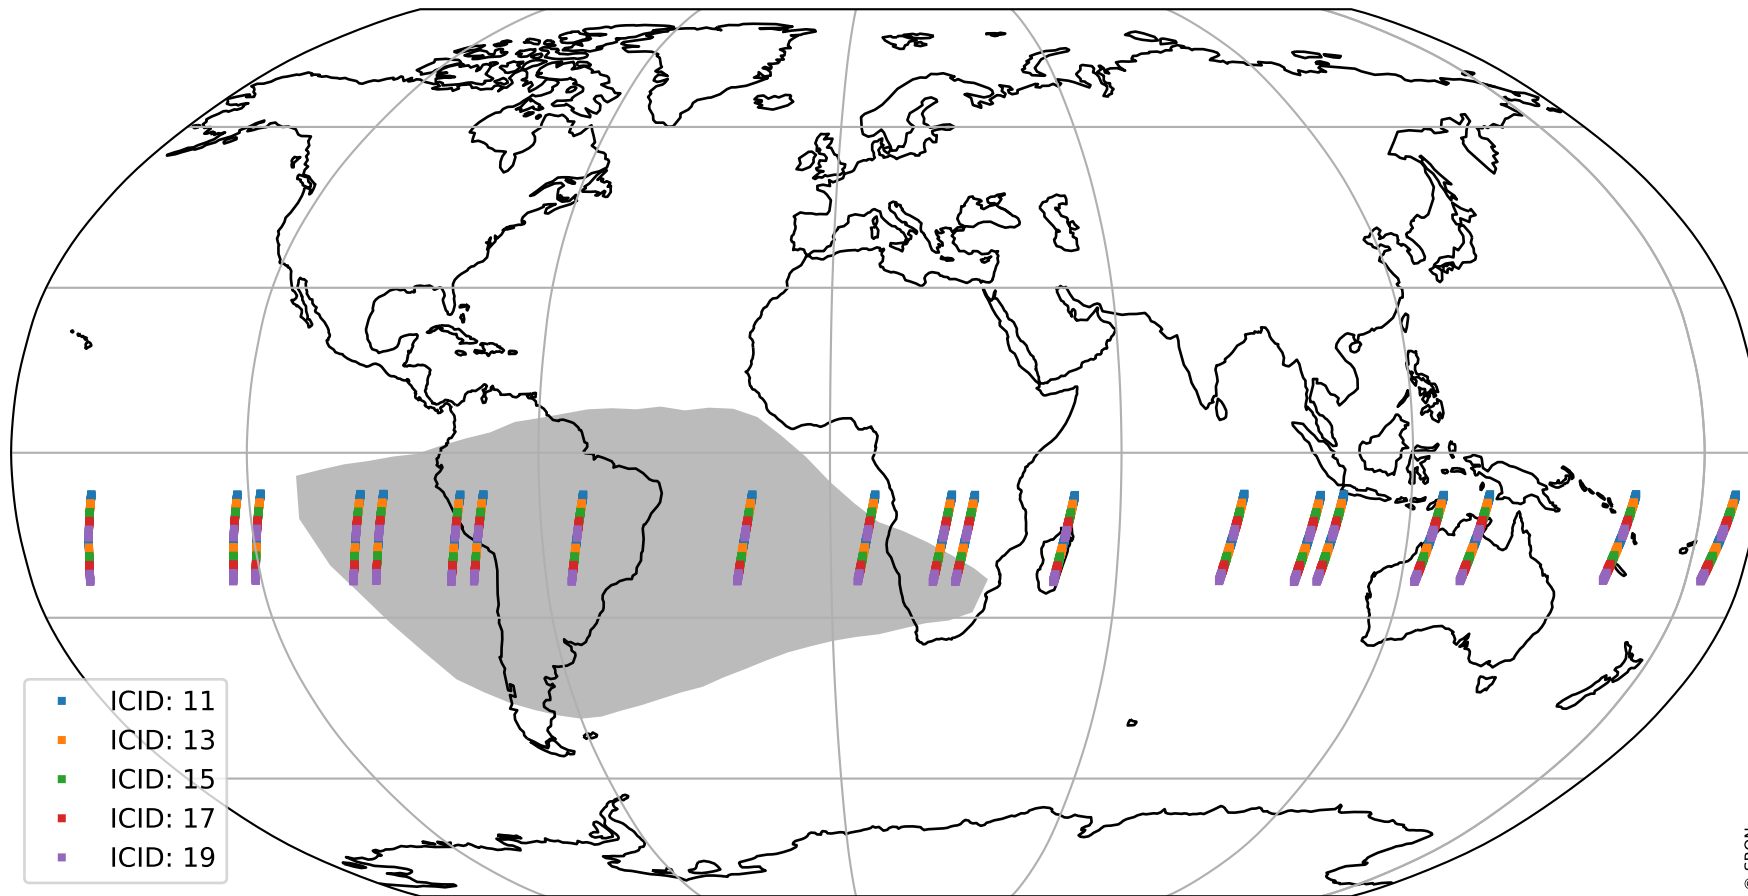

Tropomi SWIR offset (official)

orbits : 20 in [14032, 14077]
coverage : 2020-06-28 / 2020-07-01
median : 0.52589 V
spread : 0.035918 V
created : 2023-08-21T14:43:05

value detector map

Tropomi SWIR offset (official)

orbits : 20 in [14032, 14077]
coverage : 2020-06-28 / 2020-07-01
median : 31.884 μV
spread : 15.795 μV
created : 2023-08-21T14:43:06

Tropomi SWIR offset (official)

orbits : 20 in [14032, 14077]
coverage : 2020-06-28 / 2020-07-01
median : -0.13058 mV
spread : 0.37603 mV
created : 2023-08-21T14:43:06

value compared with SWIR offset CKD

Tropomi SWIR offset (official) ground-tracks of Sentinel-5P

orbits : 20 in [14032, 14077]
coverage : 2020-06-28 / 2020-07-01
created : 2023-08-21T14:43:07

Tropomi SWIR offset (official)

orbits : [2827, 14077]
coverage : 2018-04-30 / 2020-07-01
created : 2023-08-21T14:43:07

trend of detector median & temperatures