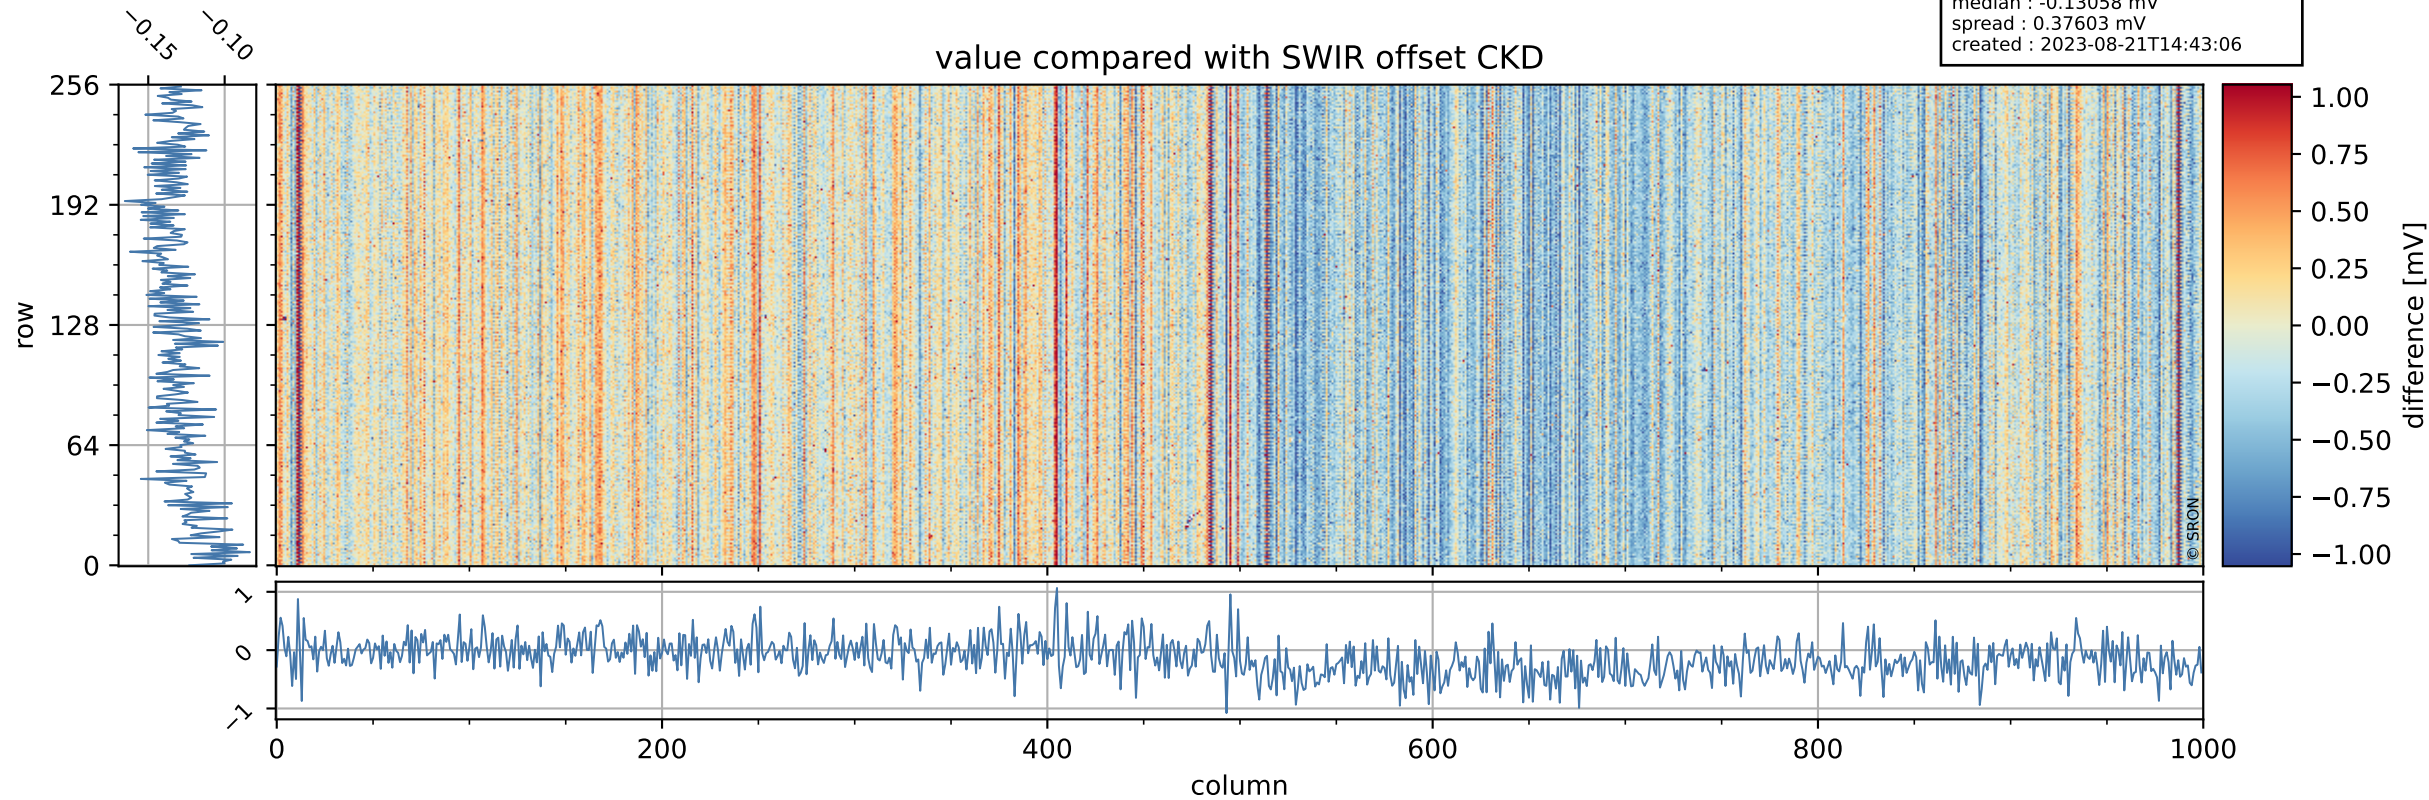

Tropomi SWIR offset (official)

orbits : 20 in [14032, 14077]
coverage : 2020-06-28 / 2020-07-01
median : 0.52589 V
spread : 0.035918 V
created : 2023-08-21T14:43:05

value detector map

Tropomi SWIR offset (official)

orbits : 20 in [14032, 14077]
coverage : 2020-06-28 / 2020-07-01
median : 31.884 μV
spread : 15.795 μV
created : 2023-08-21T14:43:06

Tropomi SWIR offset (official)

orbits : 20 in [14032, 14077]
coverage : 2020-06-28 / 2020-07-01
median : -0.13058 mV
spread : 0.37603 mV
created : 2023-08-21T14:43:06

value compared with SWIR offset CKD

Tropomi SWIR offset (official) ground-tracks of Sentinel-5P

orbits : 20 in [14032, 14077]
coverage : 2020-06-28 / 2020-07-01
created : 2023-08-21T14:43:07

Tropomi SWIR offset (official)

orbits : [2827, 14077]
coverage : 2018-04-30 / 2020-07-01
created : 2023-08-21T14:43:07

trend of detector median & temperatures