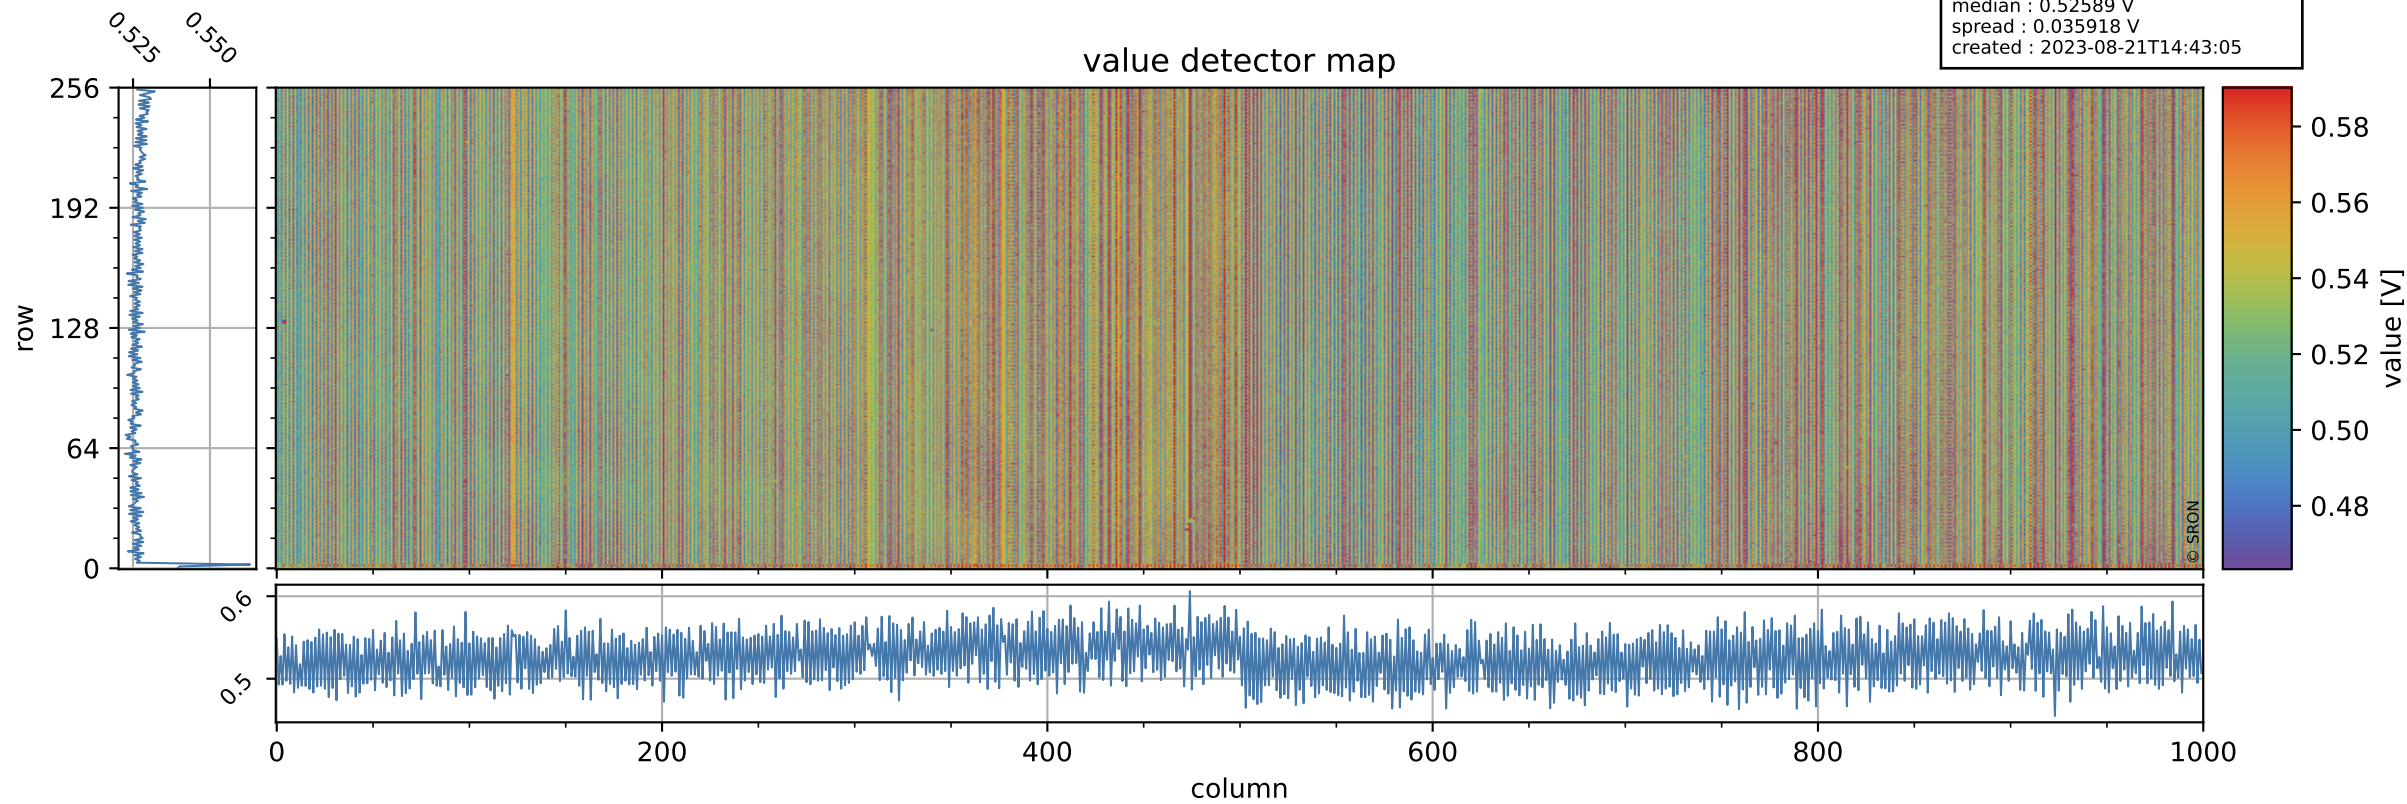

Tropomi SWIR offset (official)

orbits : 20 in [14032, 14077]
coverage : 2020-06-28 / 2020-07-01
median : 0.52589 V
spread : 0.035918 V
created : 2023-08-21T14:43:05

value detector map

Tropomi SWIR offset (official)

orbits : 20 in [14032, 14077]
coverage : 2020-06-28 / 2020-07-01
median : 31.884 μV
spread : 15.795 μV
created : 2023-08-21T14:43:06

Tropomi SWIR offset (official)

orbits : 20 in [14032, 14077]
coverage : 2020-06-28 / 2020-07-01
median : -0.13058 mV
spread : 0.37603 mV
created : 2023-08-21T14:43:06

value compared with SWIR offset CKD

Tropomi SWIR offset (official) ground-tracks of Sentinel-5P

orbits : 20 in [14032, 14077]
coverage : 2020-06-28 / 2020-07-01
created : 2023-08-21T14:43:07

Tropomi SWIR offset (official)

orbits : [2827, 14077]
coverage : 2018-04-30 / 2020-07-01
created : 2023-08-21T14:43:07

trend of detector median & temperatures