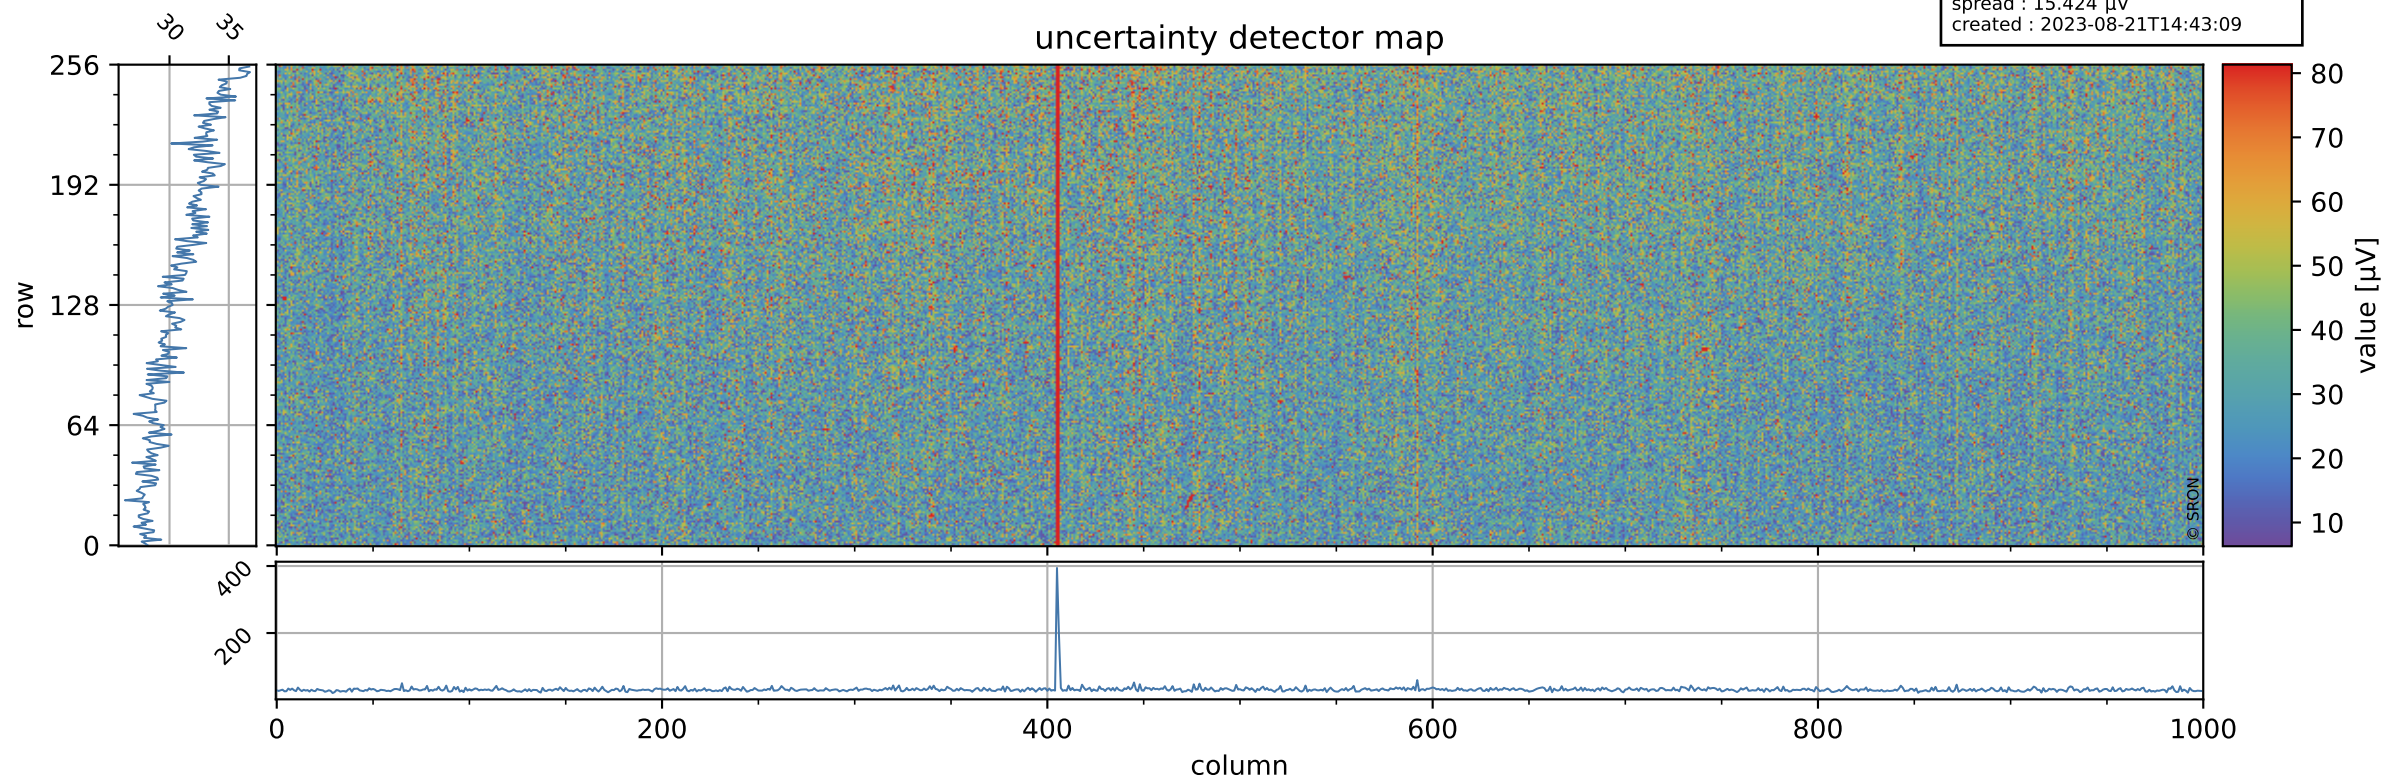

Tropomi SWIR offset (official)

orbits : 19 in [14047, 14092]
coverage : 2020-06-29 / 2020-07-02
median : 0.52589 V
spread : 0.035917 V
created : 2023-08-21T14:43:08

value detector map

Tropomi SWIR offset (official)

orbits : 19 in [14047, 14092]
coverage : 2020-06-29 / 2020-07-02
median : 31.057 μV
spread : 15.424 μV
created : 2023-08-21T14:43:09

Tropomi SWIR offset (official)

value compared with SWIR offset CKD

orbits : 19 in [14047, 14092]
coverage : 2020-06-29 / 2020-07-02
median : -0.12686 mV
spread : 0.3749 mV
created : 2023-08-21T14:43:09

Tropomi SWIR offset (official) ground-tracks of Sentinel-5P

orbits : 19 in [14047, 14092]
coverage : 2020-06-29 / 2020-07-02
created : 2023-08-21T14:43:09

Tropomi SWIR offset (official)

orbits : [2827, 14092]
coverage : 2018-04-30 / 2020-07-02
created : 2023-08-21T14:43:10

trend of detector median & temperatures