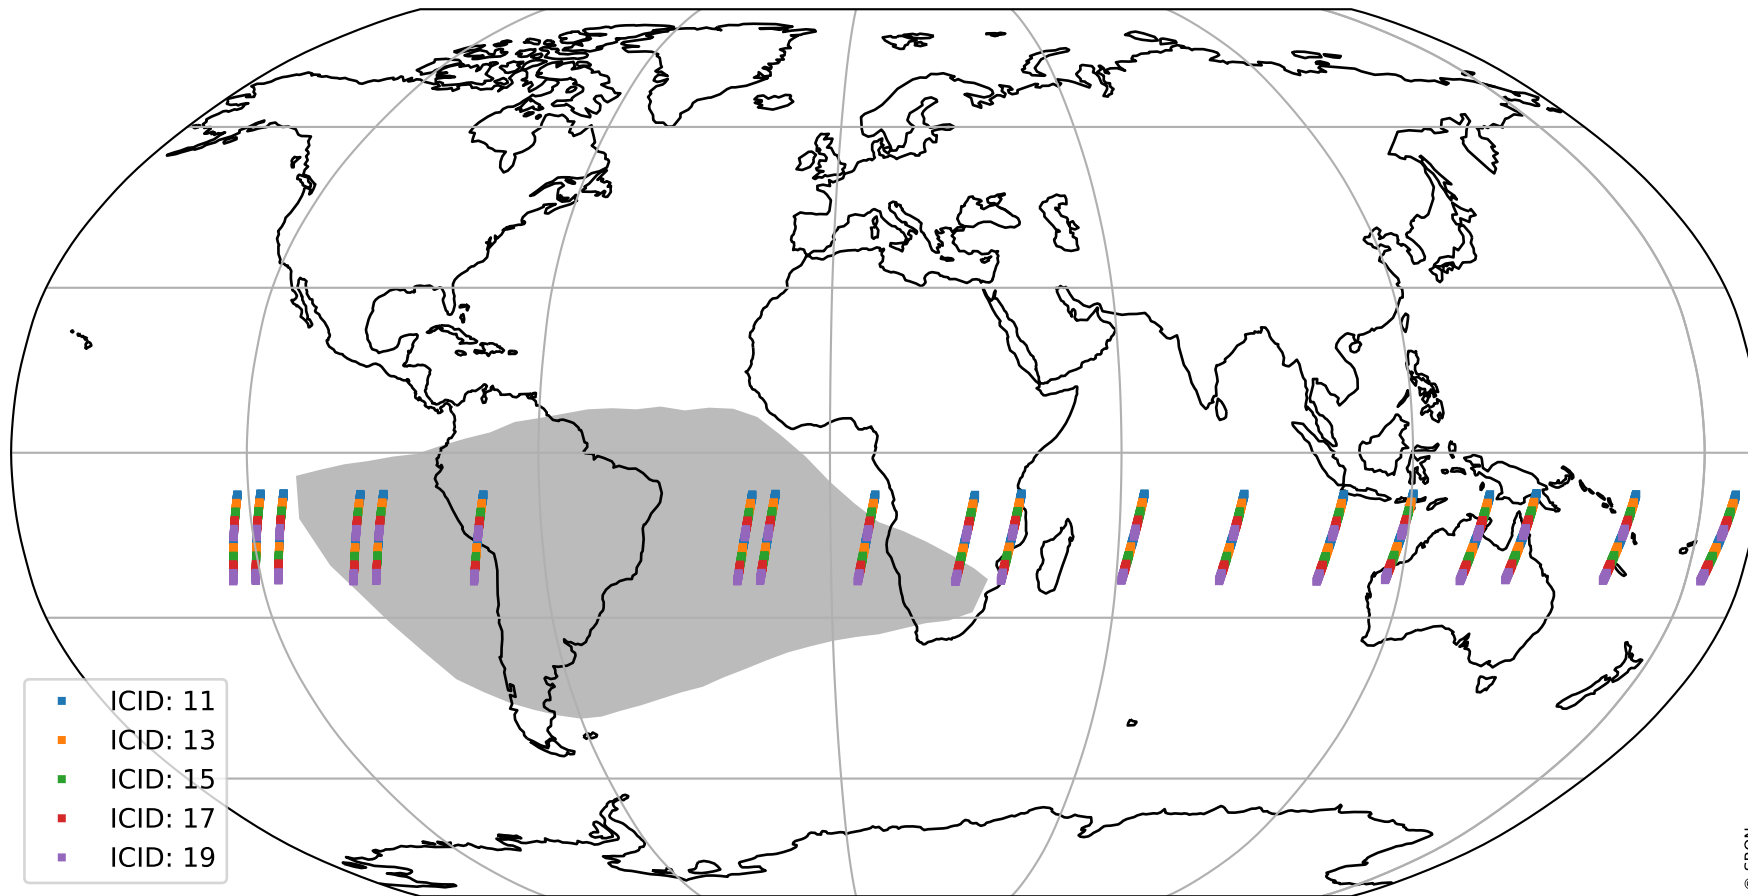

Tropomi SWIR offset (official)

orbits : 19 in [14047, 14092]
coverage : 2020-06-29 / 2020-07-02
median : 0.52589 V
spread : 0.035917 V
created : 2023-08-21T14:43:08

value detector map

Tropomi SWIR offset (official)

orbits : 19 in [14047, 14092]
coverage : 2020-06-29 / 2020-07-02
median : 31.057 μV
spread : 15.424 μV
created : 2023-08-21T14:43:09

Tropomi SWIR offset (official)

value compared with SWIR offset CKD

orbits : 19 in [14047, 14092]
coverage : 2020-06-29 / 2020-07-02
median : -0.12686 mV
spread : 0.3749 mV
created : 2023-08-21T14:43:09

Tropomi SWIR offset (official) ground-tracks of Sentinel-5P

orbits : 19 in [14047, 14092]
coverage : 2020-06-29 / 2020-07-02
created : 2023-08-21T14:43:09

Tropomi SWIR offset (official)

orbits : [2827, 14092]
coverage : 2018-04-30 / 2020-07-02
created : 2023-08-21T14:43:10