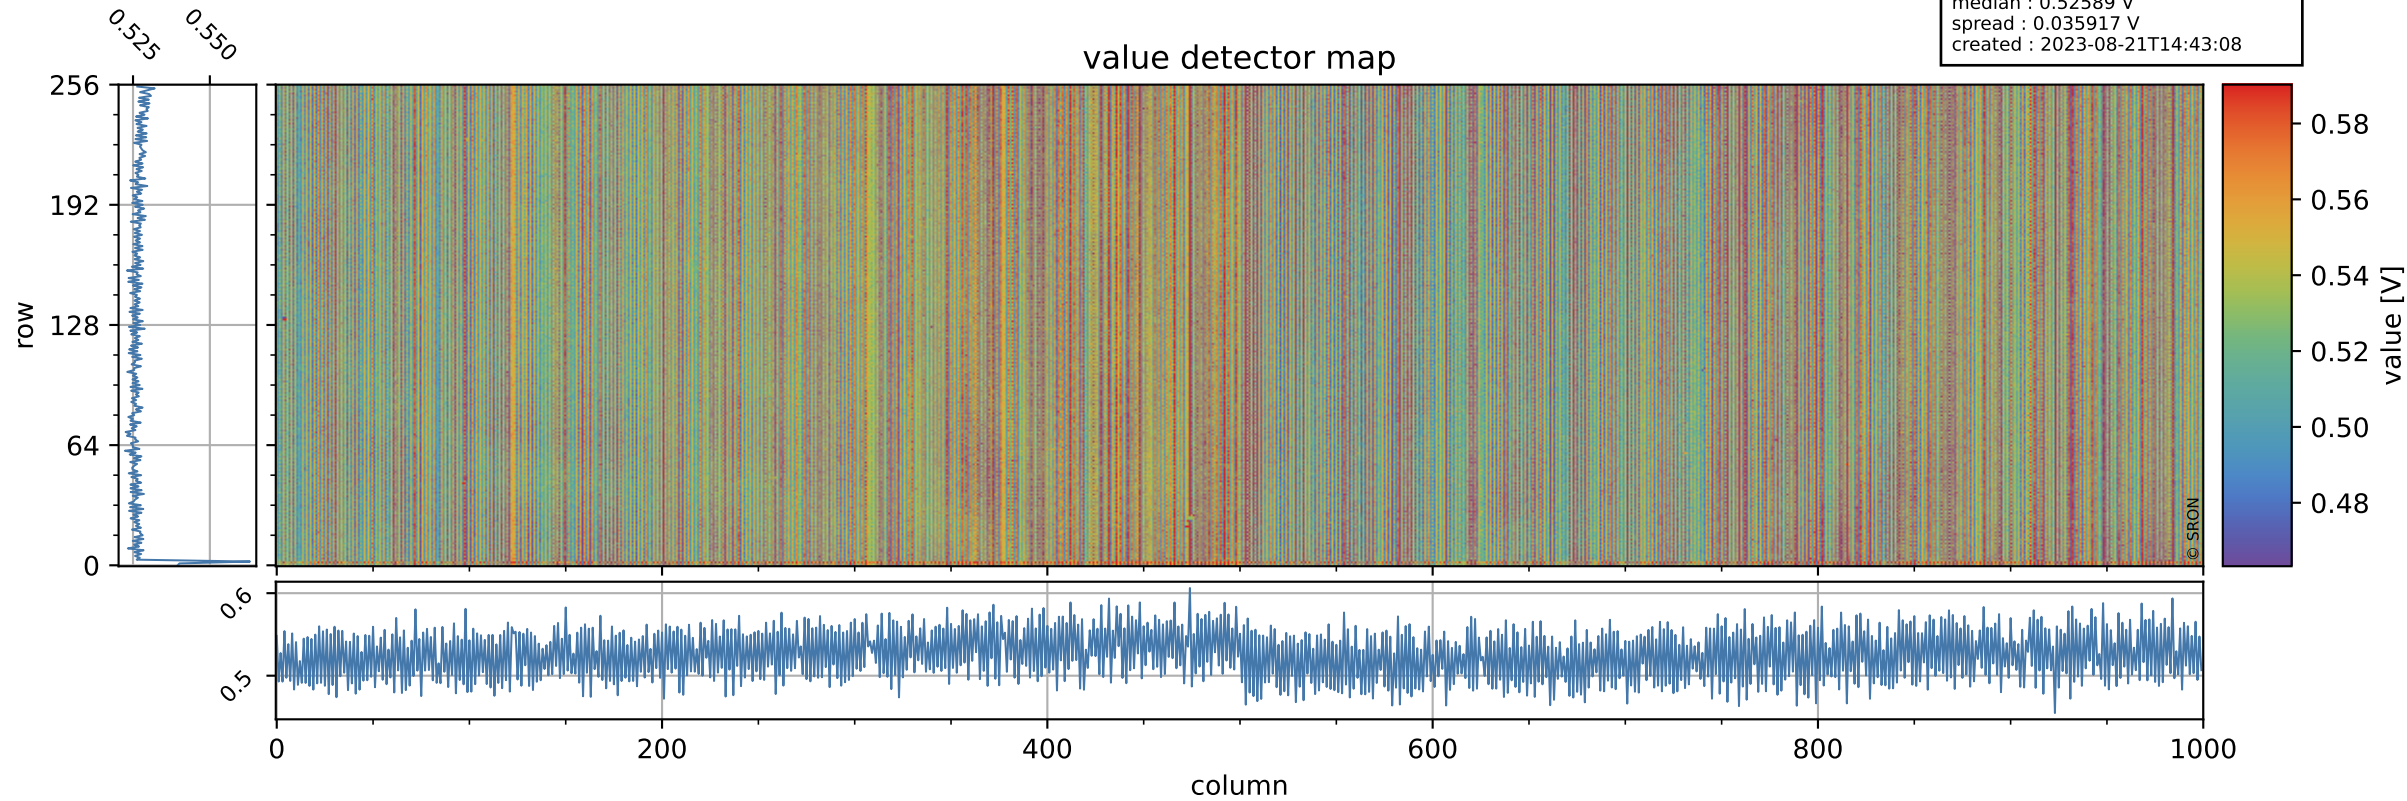

Tropomi SWIR offset (official)

orbits : 19 in [14047, 14092]
coverage : 2020-06-29 / 2020-07-02
median : 0.52589 V
spread : 0.035917 V
created : 2023-08-21T14:43:08

value detector map

Tropomi SWIR offset (official)

orbits : 19 in [14047, 14092]
coverage : 2020-06-29 / 2020-07-02
median : 31.057 μV
spread : 15.424 μV
created : 2023-08-21T14:43:09

Tropomi SWIR offset (official)

value compared with SWIR offset CKD

orbits : 19 in [14047, 14092]
coverage : 2020-06-29 / 2020-07-02
median : -0.12686 mV
spread : 0.3749 mV
created : 2023-08-21T14:43:09

Tropomi SWIR offset (official) ground-tracks of Sentinel-5P

orbits : 19 in [14047, 14092]
coverage : 2020-06-29 / 2020-07-02
created : 2023-08-21T14:43:09

Tropomi SWIR offset (official)

orbits : [2827, 14092]
coverage : 2018-04-30 / 2020-07-02
created : 2023-08-21T14:43:10

trend of detector median & temperatures