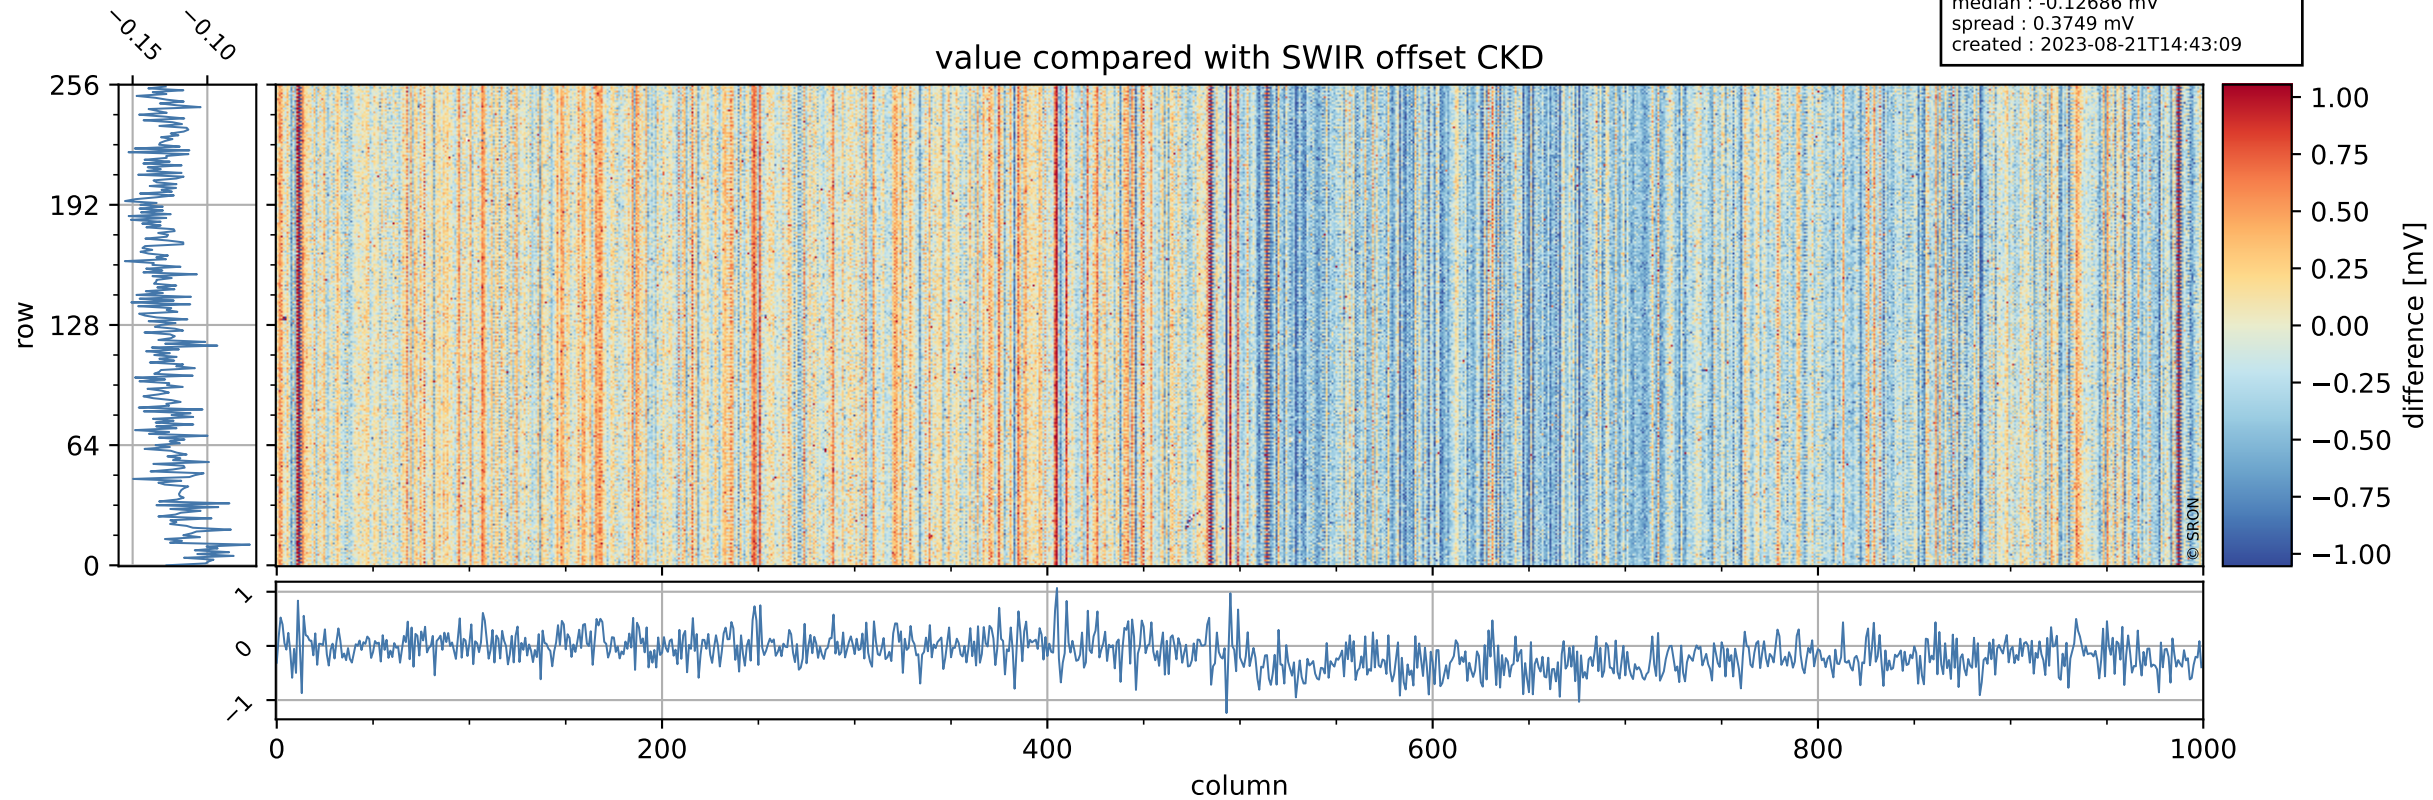

Tropomi SWIR offset (official)

orbits : 19 in [14047, 14092]
coverage : 2020-06-29 / 2020-07-02
median : 0.52589 V
spread : 0.035917 V
created : 2023-08-21T14:43:08

value detector map

Tropomi SWIR offset (official)

orbits : 19 in [14047, 14092]
coverage : 2020-06-29 / 2020-07-02
median : 31.057 μV
spread : 15.424 μV
created : 2023-08-21T14:43:09

Tropomi SWIR offset (official)

value compared with SWIR offset CKD

orbits : 19 in [14047, 14092]
coverage : 2020-06-29 / 2020-07-02
median : -0.12686 mV
spread : 0.3749 mV
created : 2023-08-21T14:43:09

Tropomi SWIR offset (official) ground-tracks of Sentinel-5P

orbits : 19 in [14047, 14092]
coverage : 2020-06-29 / 2020-07-02
created : 2023-08-21T14:43:09

Tropomi SWIR offset (official)

orbits : [2827, 14092]
coverage : 2018-04-30 / 2020-07-02
created : 2023-08-21T14:43:10

trend of detector median & temperatures