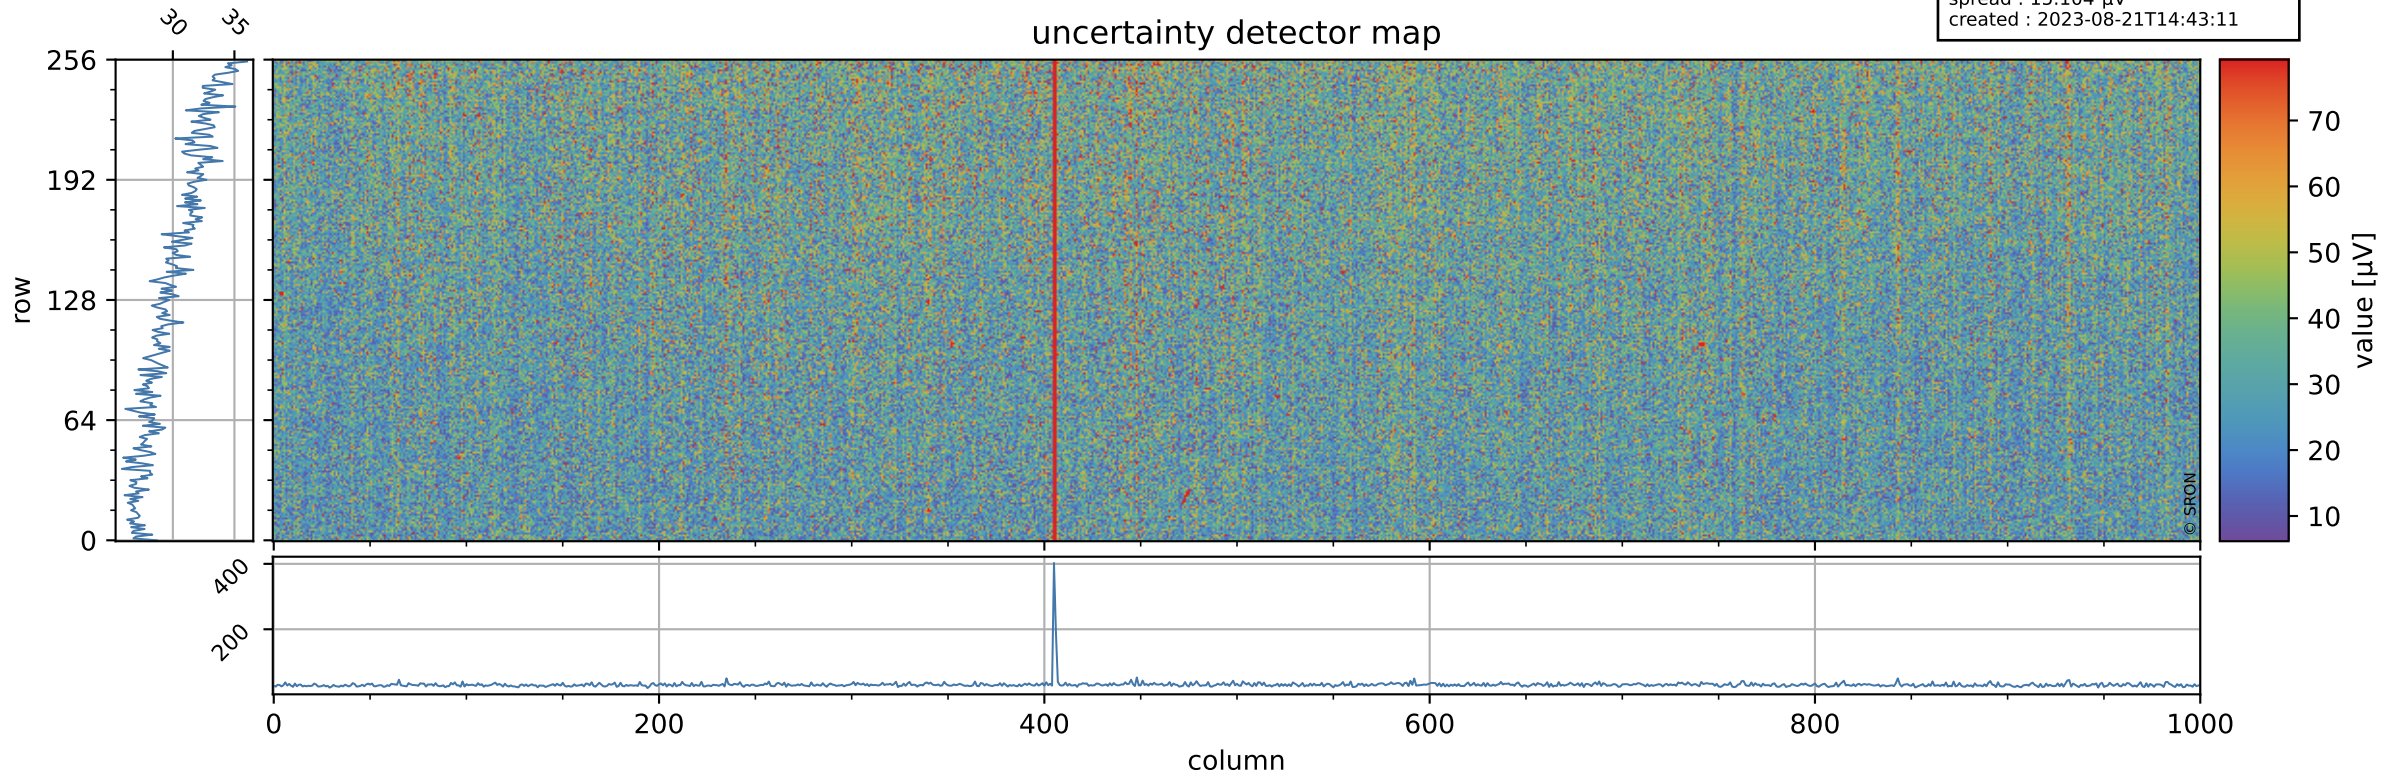

# Tropomi SWIR offset (official)

orbits : 20 in [14062, 14107]  
coverage : 2020-06-30 / 2020-07-03  
median : 0.5259 V  
spread : 0.035917 V  
created : 2023-08-21T14:43:11

## value detector map

# Tropomi SWIR offset (official)

orbits : 20 in [14062, 14107]  
coverage : 2020-06-30 / 2020-07-03  
median : 30.263  $\mu\text{V}$   
spread : 15.104  $\mu\text{V}$   
created : 2023-08-21T14:43:11

# Tropomi SWIR offset (official) ground-tracks of Sentinel-5P

orbits : 20 in [14062, 14107]  
coverage : 2020-06-30 / 2020-07-03  
created : 2023-08-21T14:43:12