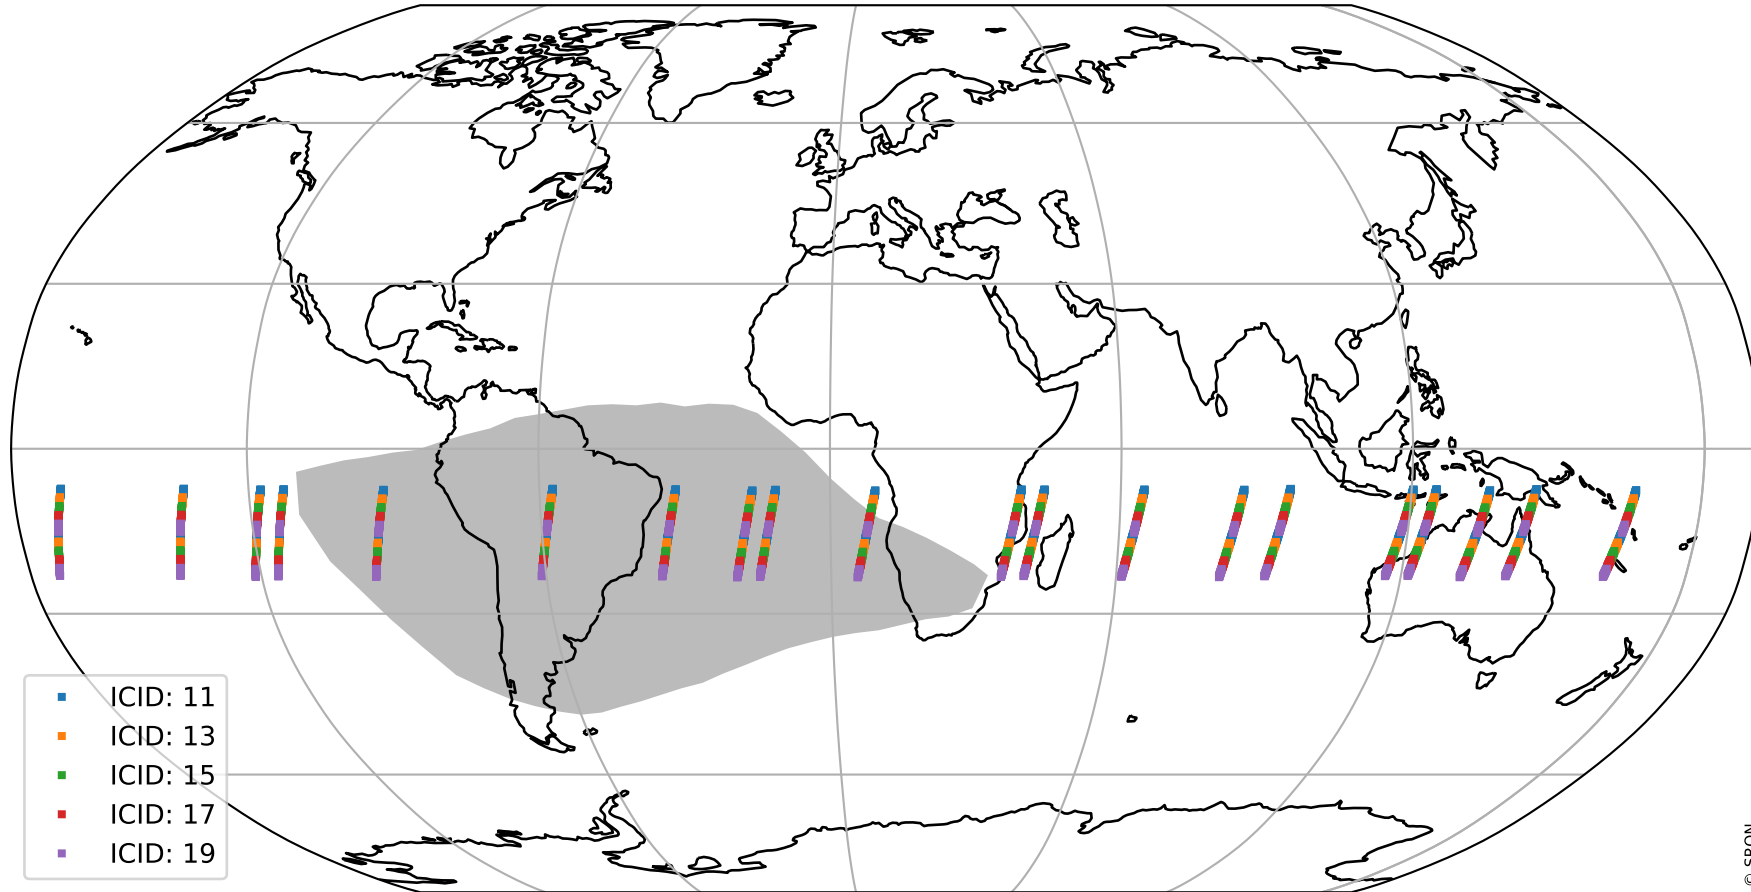

# Tropomi SWIR offset (official)

orbits : 20 in [14062, 14107]  
coverage : 2020-06-30 / 2020-07-03  
median : 30.263  $\mu\text{V}$   
spread : 15.104  $\mu\text{V}$   
created : 2023-08-21T14:43:11

# Tropomi SWIR offset (official)

orbits : 20 in [14062, 14107]  
coverage : 2020-06-30 / 2020-07-03  
median : -0.12378 mV  
spread : 0.37863 mV  
created : 2023-08-21T14:43:12

value compared with SWIR offset CKD

# Tropomi SWIR offset (official) ground-tracks of Sentinel-5P

orbits : 20 in [14062, 14107]  
coverage : 2020-06-30 / 2020-07-03  
created : 2023-08-21T14:43:12

# Tropomi SWIR offset (official)

orbits : [2827, 14107]  
coverage : 2018-04-30 / 2020-07-03  
created : 2023-08-21T14:43:13