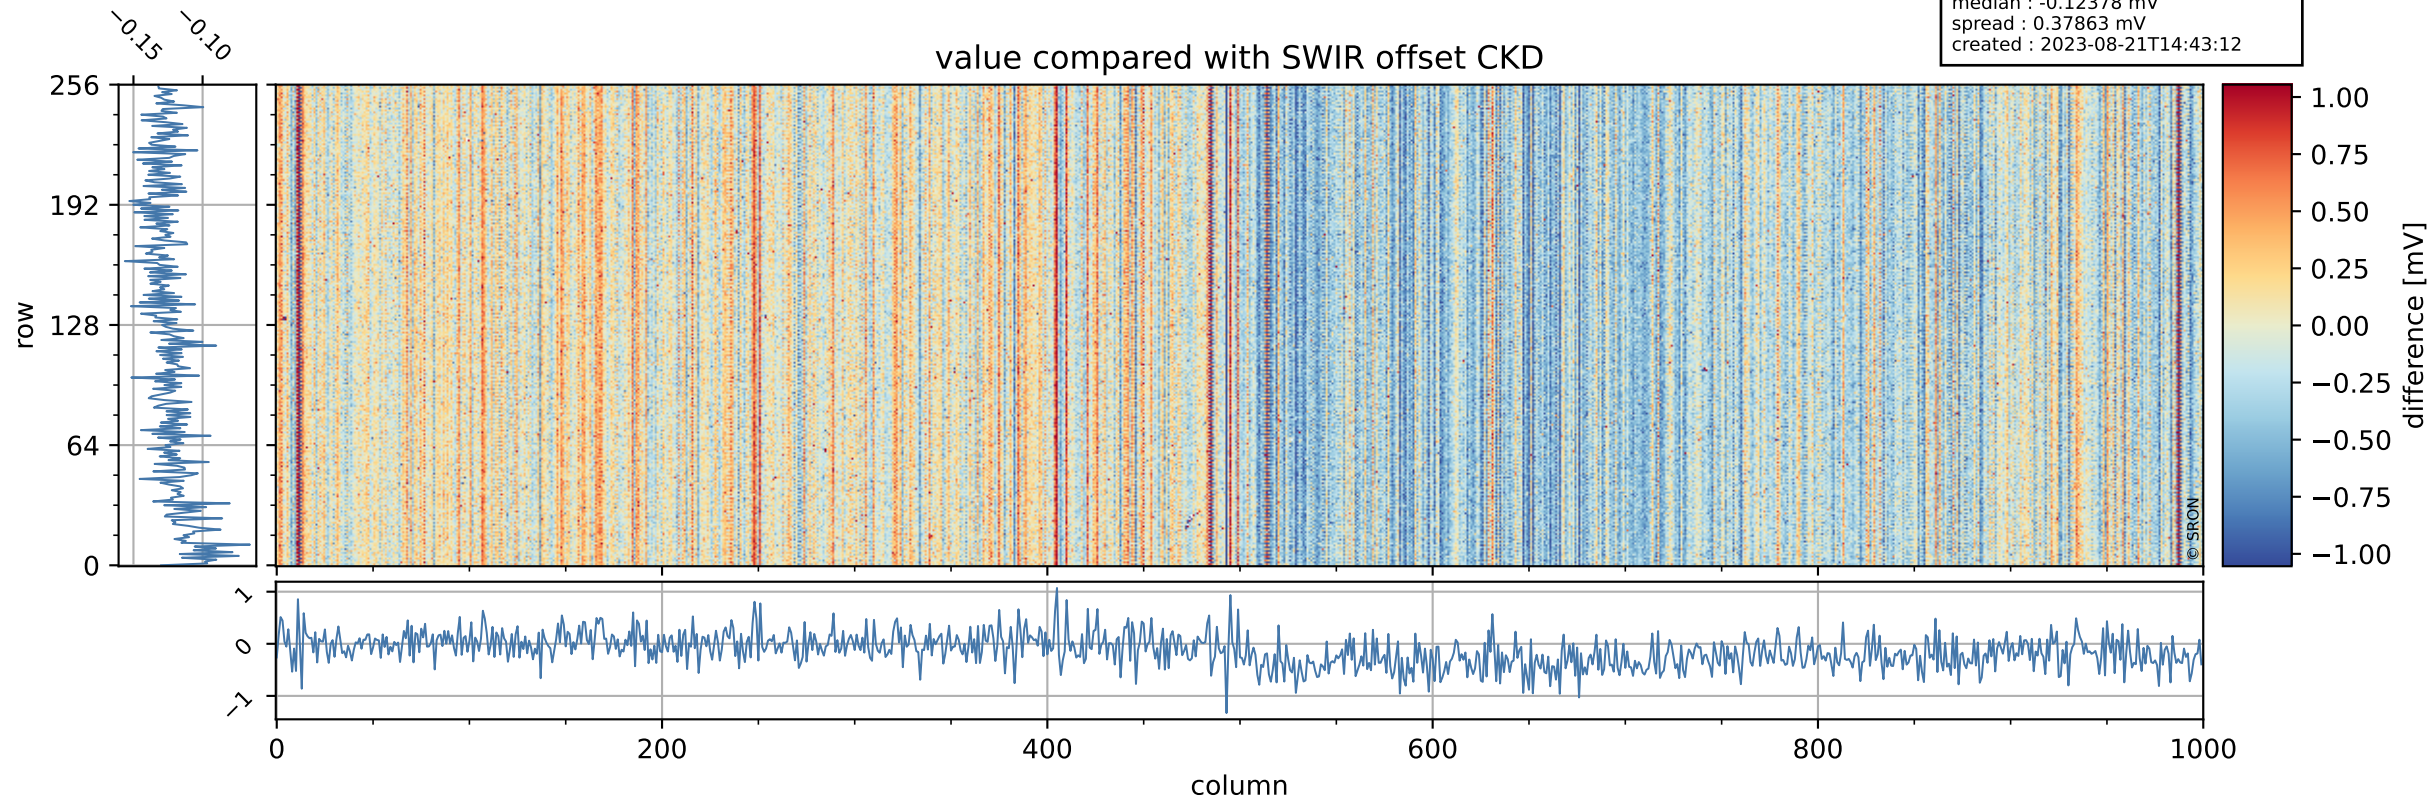

## value detector map

# Tropomi SWIR offset (official)

orbits : 20 in [14062, 14107]  
coverage : 2020-06-30 / 2020-07-03  
median : 30.263  $\mu\text{V}$   
spread : 15.104  $\mu\text{V}$   
created : 2023-08-21T14:43:11

# Tropomi SWIR offset (official)

orbits : 20 in [14062, 14107]  
coverage : 2020-06-30 / 2020-07-03  
median : -0.12378 mV  
spread : 0.37863 mV  
created : 2023-08-21T14:43:12

value compared with SWIR offset CKD

# Tropomi SWIR offset (official) ground-tracks of Sentinel-5P

orbits : 20 in [14062, 14107]  
coverage : 2020-06-30 / 2020-07-03  
created : 2023-08-21T14:43:12