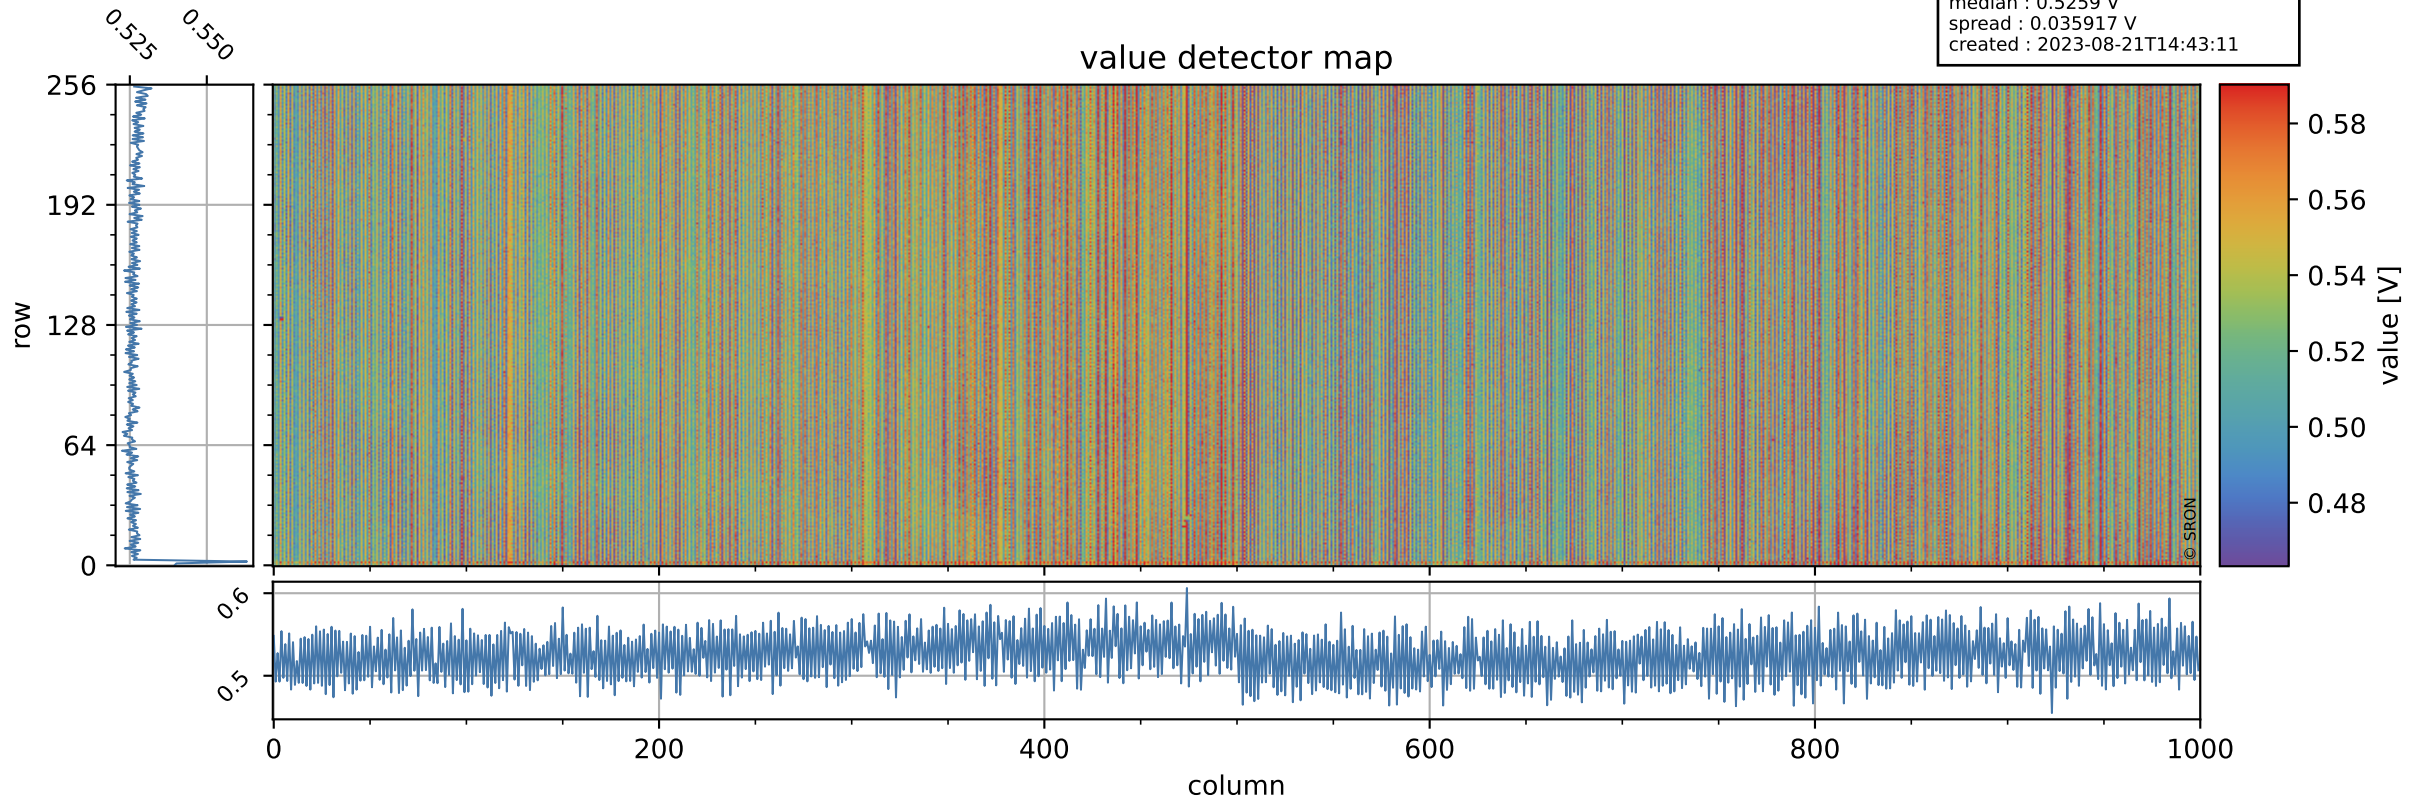

# Tropomi SWIR offset (official)

orbits : 20 in [14062, 14107]  
coverage : 2020-06-30 / 2020-07-03  
median : 0.5259 V  
spread : 0.035917 V  
created : 2023-08-21T14:43:11

## value detector map

# Tropomi SWIR offset (official)

orbits : 20 in [14062, 14107]  
coverage : 2020-06-30 / 2020-07-03  
median : 30.263  $\mu\text{V}$   
spread : 15.104  $\mu\text{V}$   
created : 2023-08-21T14:43:11

# Tropomi SWIR offset (official) ground-tracks of Sentinel-5P

orbits : 20 in [14062, 14107]  
coverage : 2020-06-30 / 2020-07-03  
created : 2023-08-21T14:43:12