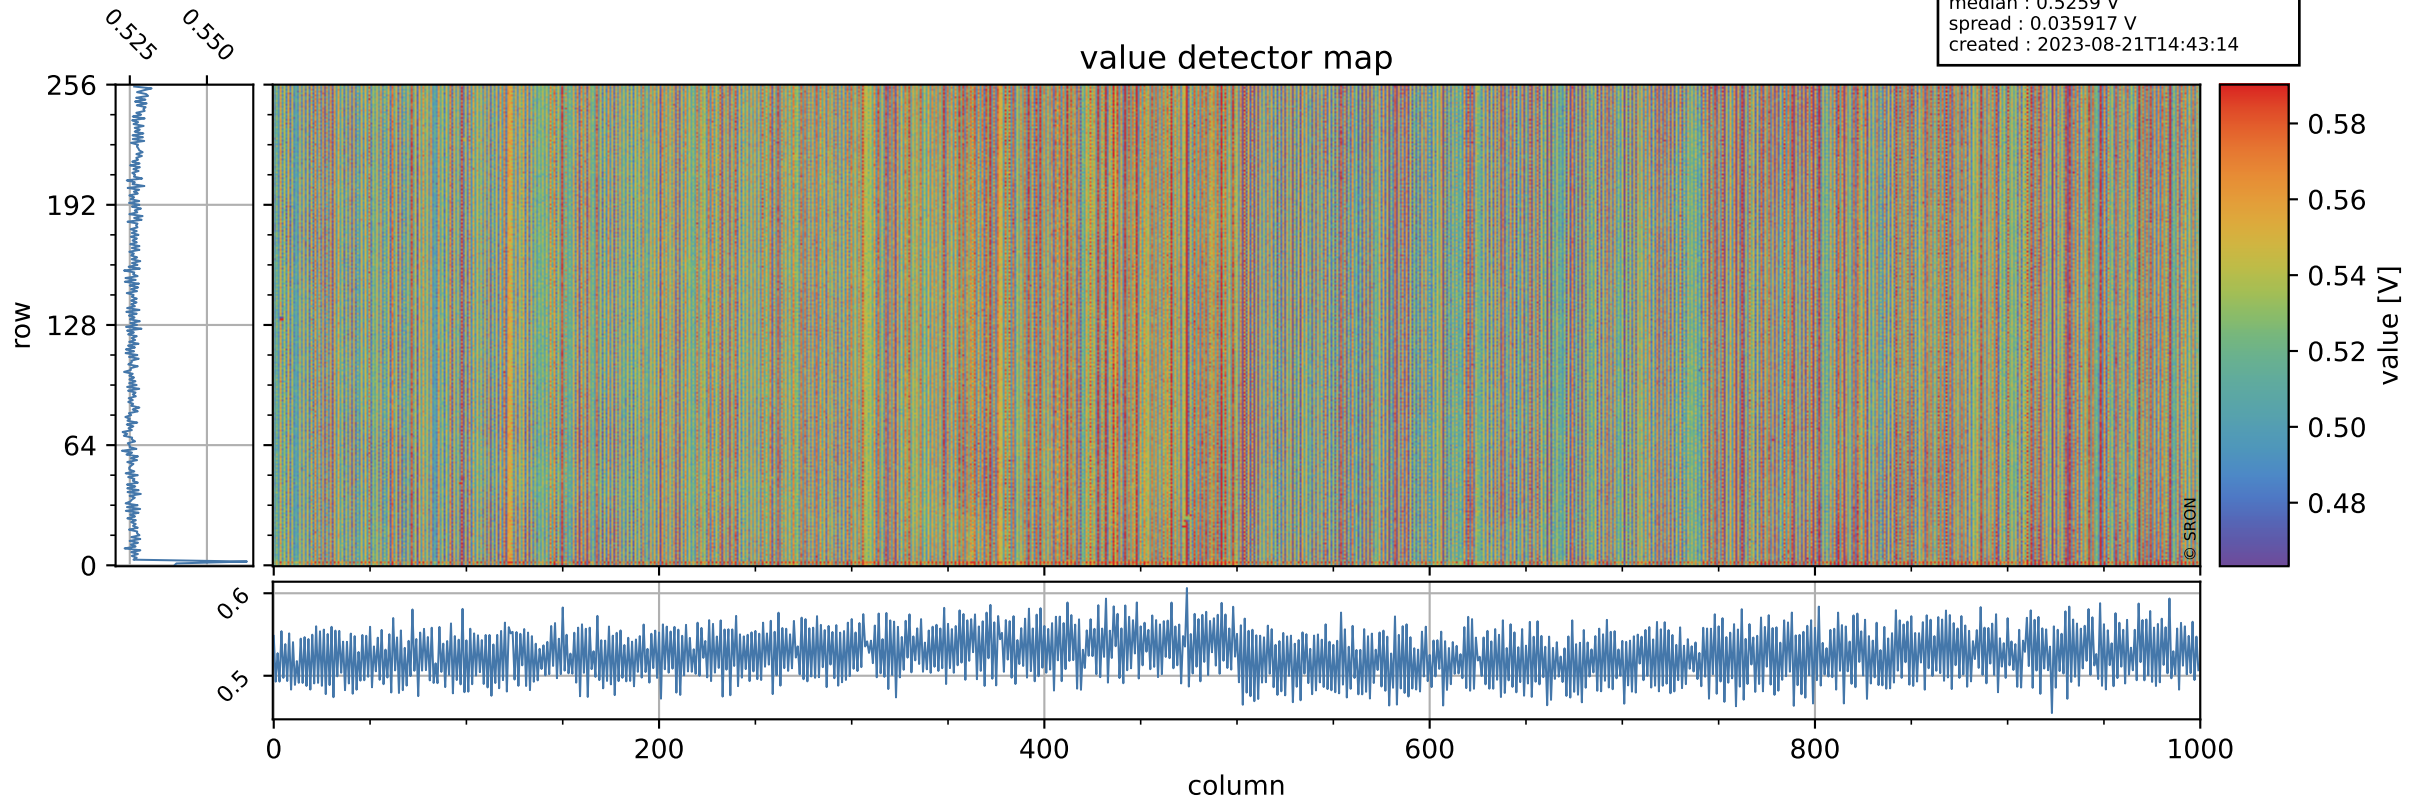

Tropomi SWIR offset (official)

orbits : 19 in [14077, 14122]
coverage : 2020-07-01 / 2020-07-04
median : 0.5259 V
spread : 0.035917 V
created : 2023-08-21T14:43:14

value detector map

Tropomi SWIR offset (official)

orbits : 19 in [14077, 14122]
coverage : 2020-07-01 / 2020-07-04
median : 29.054 μV
spread : 14.48 μV
created : 2023-08-21T14:43:14

Tropomi SWIR offset (official)

orbits : 19 in [14077, 14122]
coverage : 2020-07-01 / 2020-07-04
median : -0.12188 mV
spread : 0.37907 mV
created : 2023-08-21T14:43:15

value compared with SWIR offset CKD

Tropomi SWIR offset (official) ground-tracks of Sentinel-5P

orbits : 19 in [14077, 14122]
coverage : 2020-07-01 / 2020-07-04
created : 2023-08-21T14:43:15

Tropomi SWIR offset (official)

orbits : [2827, 14122]
coverage : 2018-04-30 / 2020-07-04
created : 2023-08-21T14:43:16

trend of detector median & temperatures