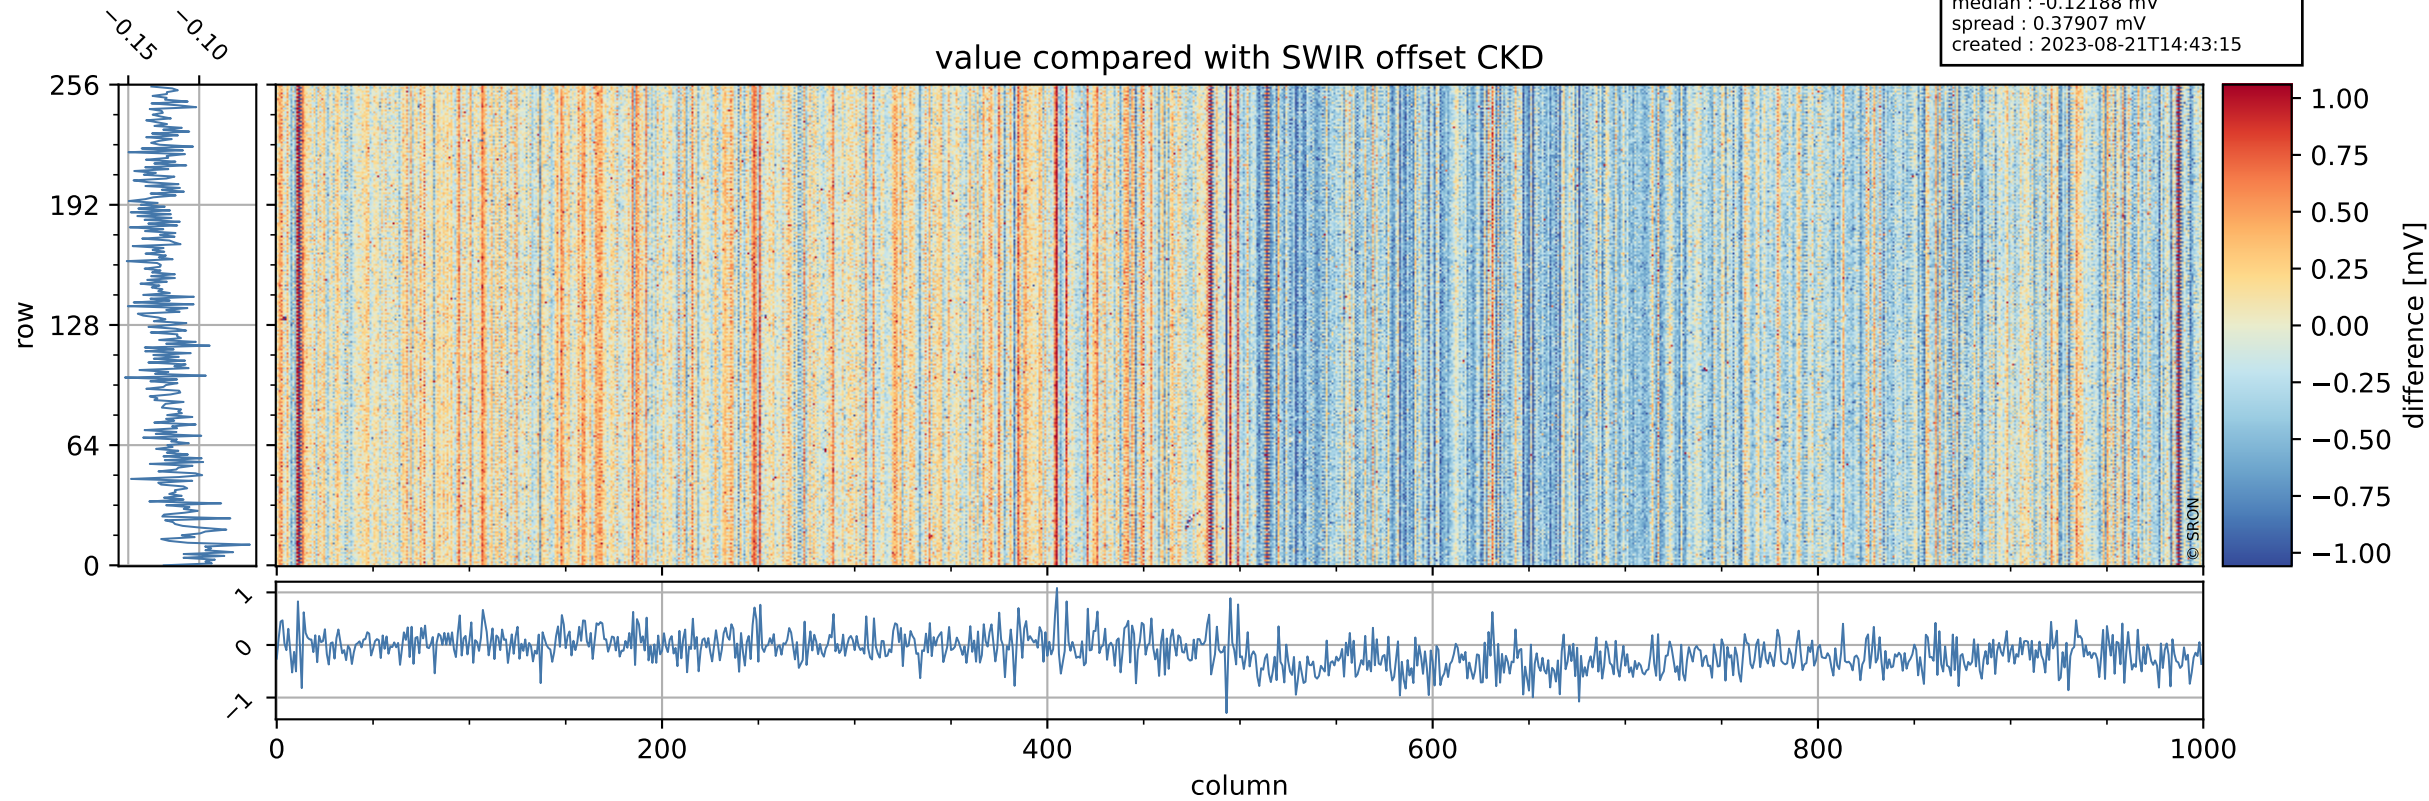

Tropomi SWIR offset (official)

orbits : 19 in [14077, 14122]
coverage : 2020-07-01 / 2020-07-04
median : 0.5259 V
spread : 0.035917 V
created : 2023-08-21T14:43:14

value detector map

Tropomi SWIR offset (official)

orbits : 19 in [14077, 14122]
coverage : 2020-07-01 / 2020-07-04
median : 29.054 μV
spread : 14.48 μV
created : 2023-08-21T14:43:14

Tropomi SWIR offset (official)

orbits : 19 in [14077, 14122]
coverage : 2020-07-01 / 2020-07-04
median : -0.12188 mV
spread : 0.37907 mV
created : 2023-08-21T14:43:15

value compared with SWIR offset CKD

Tropomi SWIR offset (official) ground-tracks of Sentinel-5P

orbits : 19 in [14077, 14122]
coverage : 2020-07-01 / 2020-07-04
created : 2023-08-21T14:43:15

Tropomi SWIR offset (official)

orbits : [2827, 14122]
coverage : 2018-04-30 / 2020-07-04
created : 2023-08-21T14:43:16

trend of detector median & temperatures