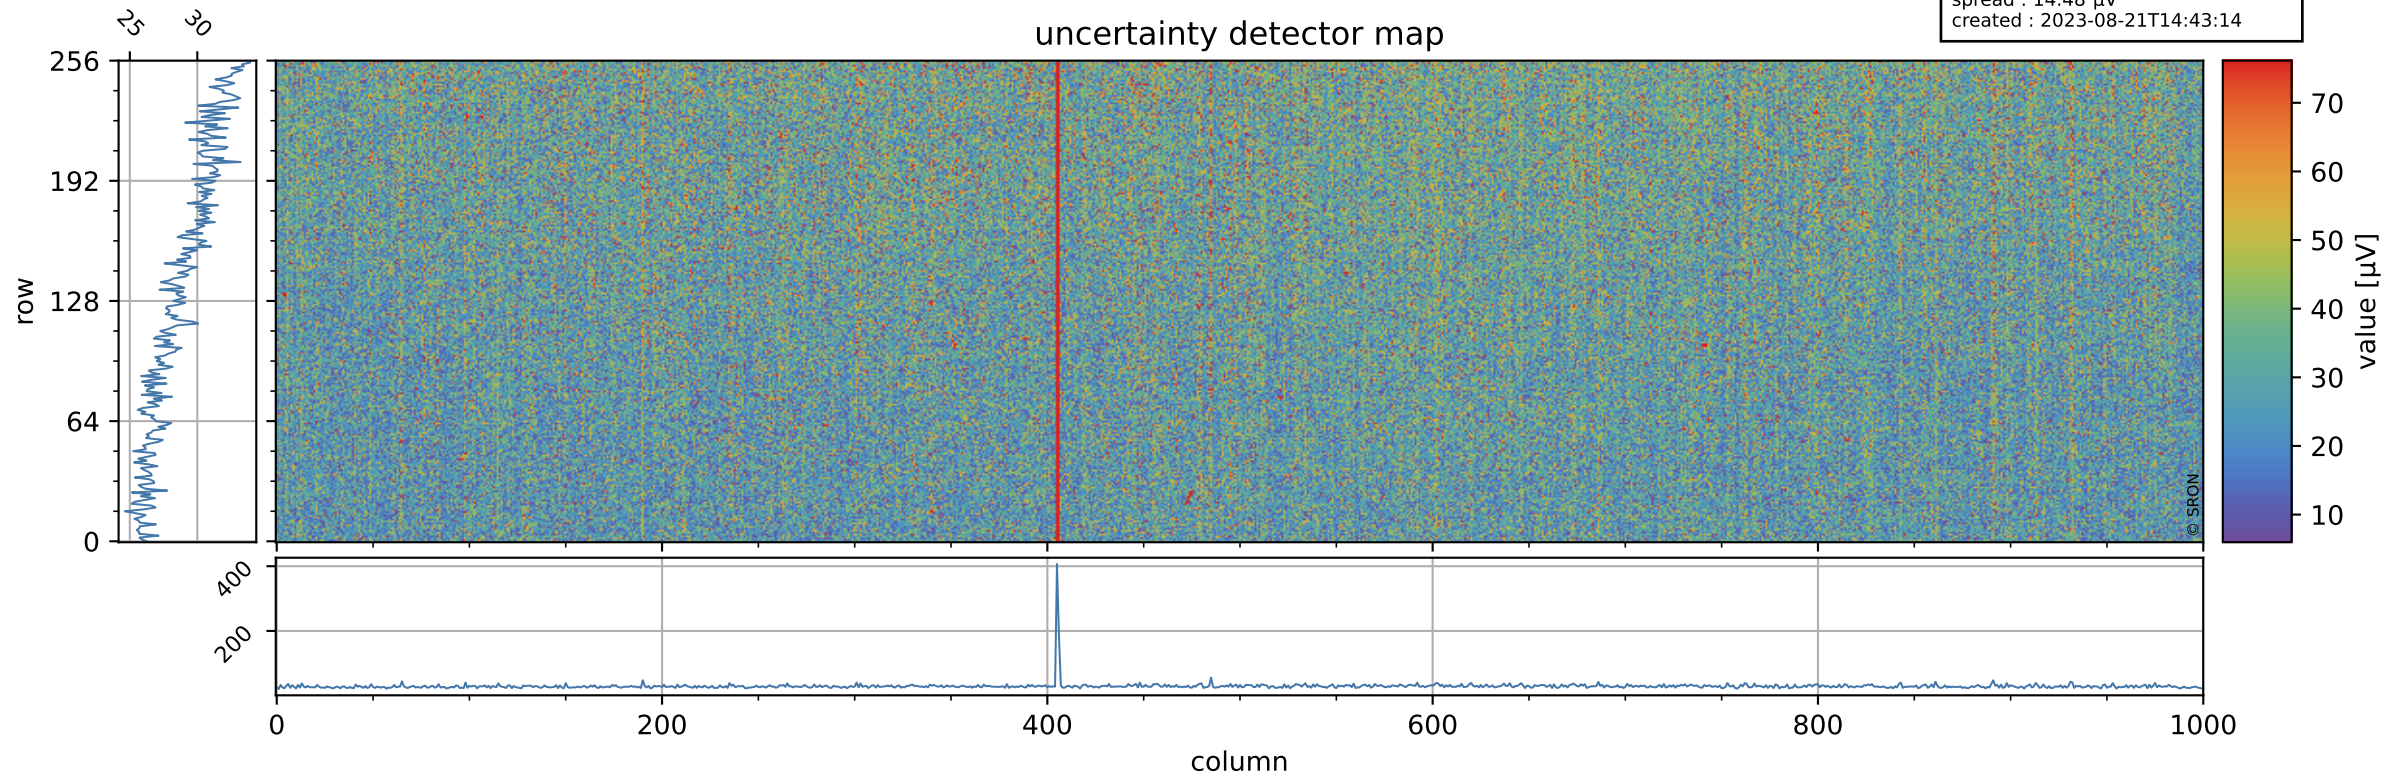

Tropomi SWIR offset (official)

orbits : 19 in [14077, 14122]
coverage : 2020-07-01 / 2020-07-04
median : 0.5259 V
spread : 0.035917 V
created : 2023-08-21T14:43:14

value detector map

Tropomi SWIR offset (official)

orbits : 19 in [14077, 14122]
coverage : 2020-07-01 / 2020-07-04
median : 29.054 μV
spread : 14.48 μV
created : 2023-08-21T14:43:14

Tropomi SWIR offset (official)

orbits : 19 in [14077, 14122]
coverage : 2020-07-01 / 2020-07-04
median : -0.12188 mV
spread : 0.37907 mV
created : 2023-08-21T14:43:15

value compared with SWIR offset CKD

Tropomi SWIR offset (official) ground-tracks of Sentinel-5P

orbits : 19 in [14077, 14122]
coverage : 2020-07-01 / 2020-07-04
created : 2023-08-21T14:43:15

Tropomi SWIR offset (official)

orbits : [2827, 14122]
coverage : 2018-04-30 / 2020-07-04
created : 2023-08-21T14:43:16

trend of detector median & temperatures