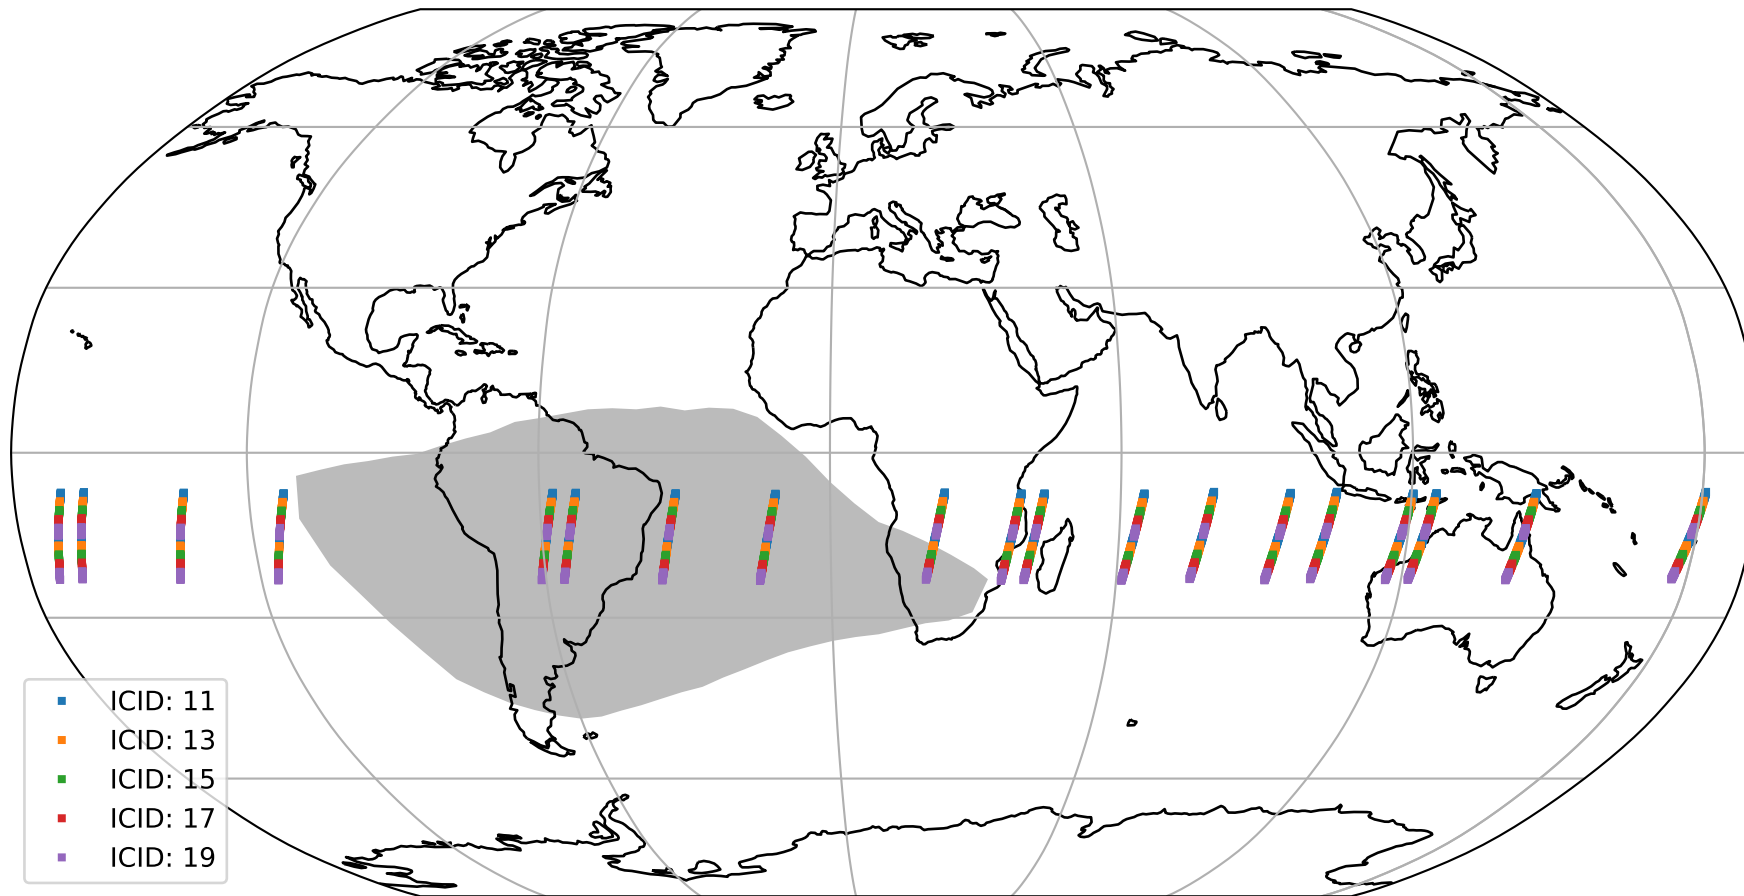

Tropomi SWIR offset (official)

orbits : 19 in [14077, 14122]
coverage : 2020-07-01 / 2020-07-04
median : 0.5259 V
spread : 0.035917 V
created : 2023-08-21T14:43:14

value detector map

Tropomi SWIR offset (official)

orbits : 19 in [14077, 14122]
coverage : 2020-07-01 / 2020-07-04
median : 29.054 μV
spread : 14.48 μV
created : 2023-08-21T14:43:14

Tropomi SWIR offset (official)

orbits : 19 in [14077, 14122]
coverage : 2020-07-01 / 2020-07-04
median : -0.12188 mV
spread : 0.37907 mV
created : 2023-08-21T14:43:15

value compared with SWIR offset CKD

Tropomi SWIR offset (official) ground-tracks of Sentinel-5P

orbits : 19 in [14077, 14122]
coverage : 2020-07-01 / 2020-07-04
created : 2023-08-21T14:43:15

Tropomi SWIR offset (official)

orbits : [2827, 14122]
coverage : 2018-04-30 / 2020-07-04
created : 2023-08-21T14:43:16

trend of detector median & temperatures