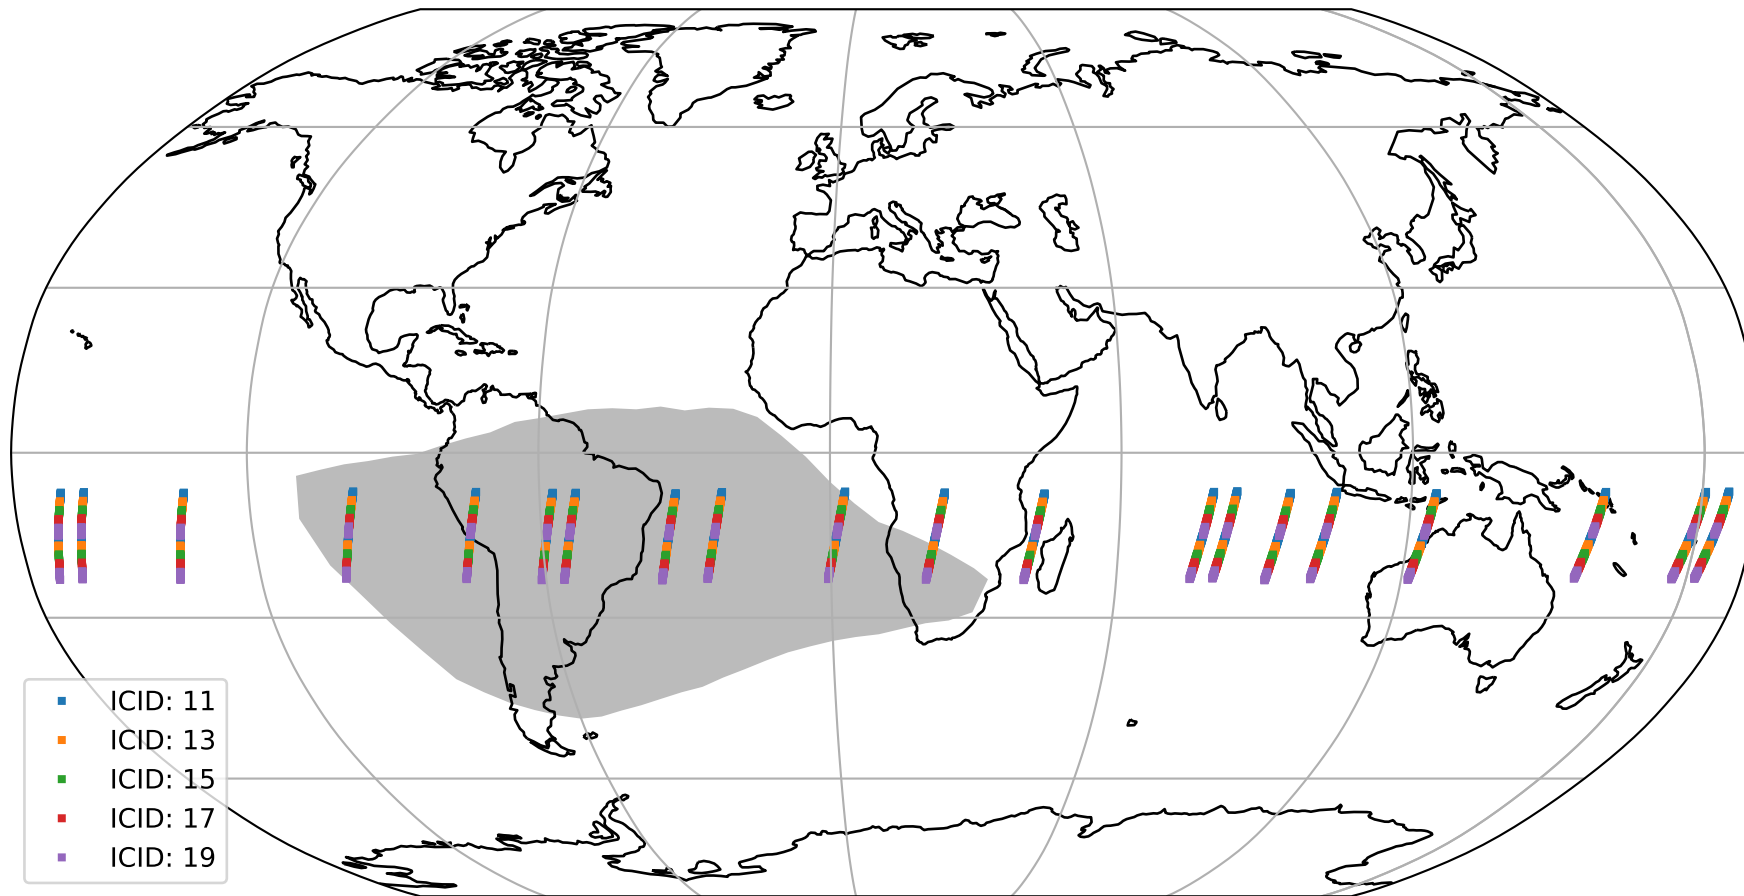

# Tropomi SWIR offset (official)

orbits : 20 in [14092, 14137]  
coverage : 2020-07-02 / 2020-07-05  
median : 30.381  $\mu\text{V}$   
spread : 14.998  $\mu\text{V}$   
created : 2023-08-21T14:43:17

# Tropomi SWIR offset (official)

orbits : 20 in [14092, 14137]  
coverage : 2020-07-02 / 2020-07-05  
median : -0.12116 mV  
spread : 0.38094 mV  
created : 2023-08-21T14:43:18

value compared with SWIR offset CKD

# Tropomi SWIR offset (official) ground-tracks of Sentinel-5P

orbits : 20 in [14092, 14137]  
coverage : 2020-07-02 / 2020-07-05  
created : 2023-08-21T14:43:18

# Tropomi SWIR offset (official)

orbits : [2827, 14137]  
coverage : 2018-04-30 / 2020-07-05  
created : 2023-08-21T14:43:18