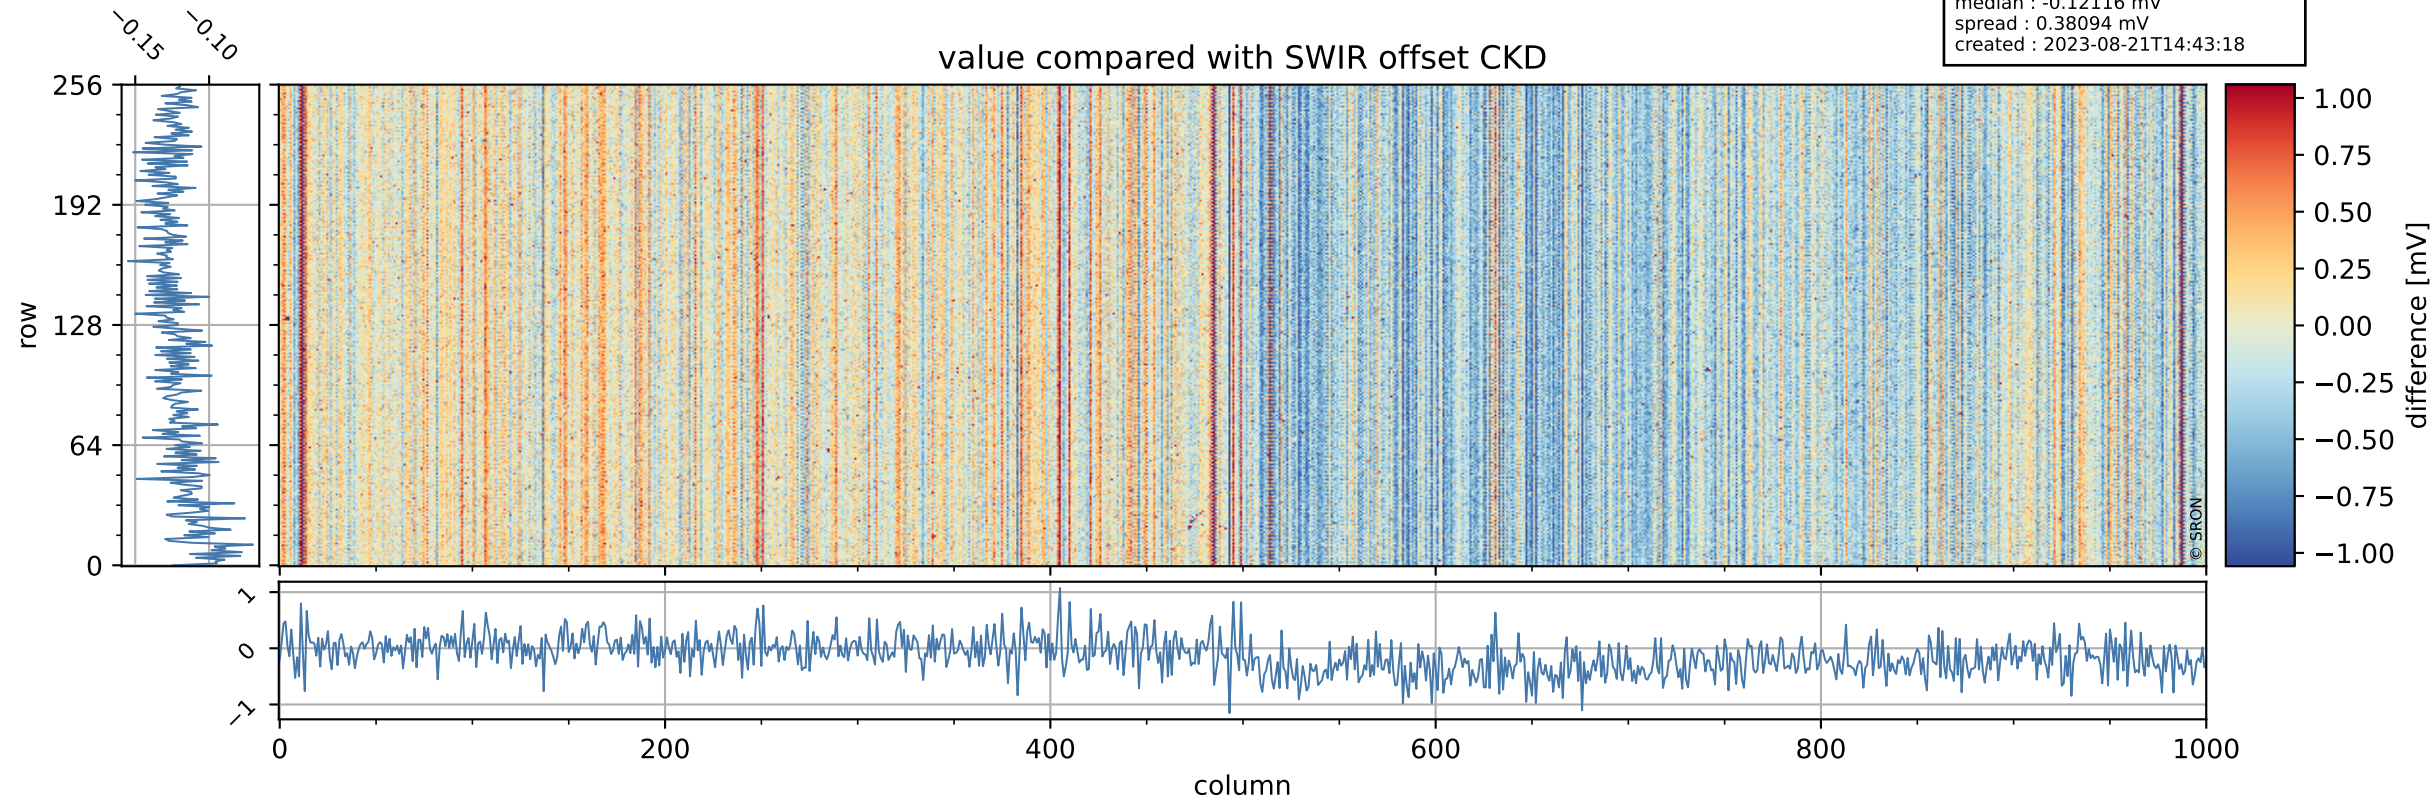

## value detector map

# Tropomi SWIR offset (official)

orbits : 20 in [14092, 14137]  
coverage : 2020-07-02 / 2020-07-05  
median : 30.381  $\mu\text{V}$   
spread : 14.998  $\mu\text{V}$   
created : 2023-08-21T14:43:17

# Tropomi SWIR offset (official)

orbits : 20 in [14092, 14137]  
coverage : 2020-07-02 / 2020-07-05  
median : -0.12116 mV  
spread : 0.38094 mV  
created : 2023-08-21T14:43:18

value compared with SWIR offset CKD

# Tropomi SWIR offset (official) ground-tracks of Sentinel-5P

orbits : 20 in [14092, 14137]  
coverage : 2020-07-02 / 2020-07-05  
created : 2023-08-21T14:43:18