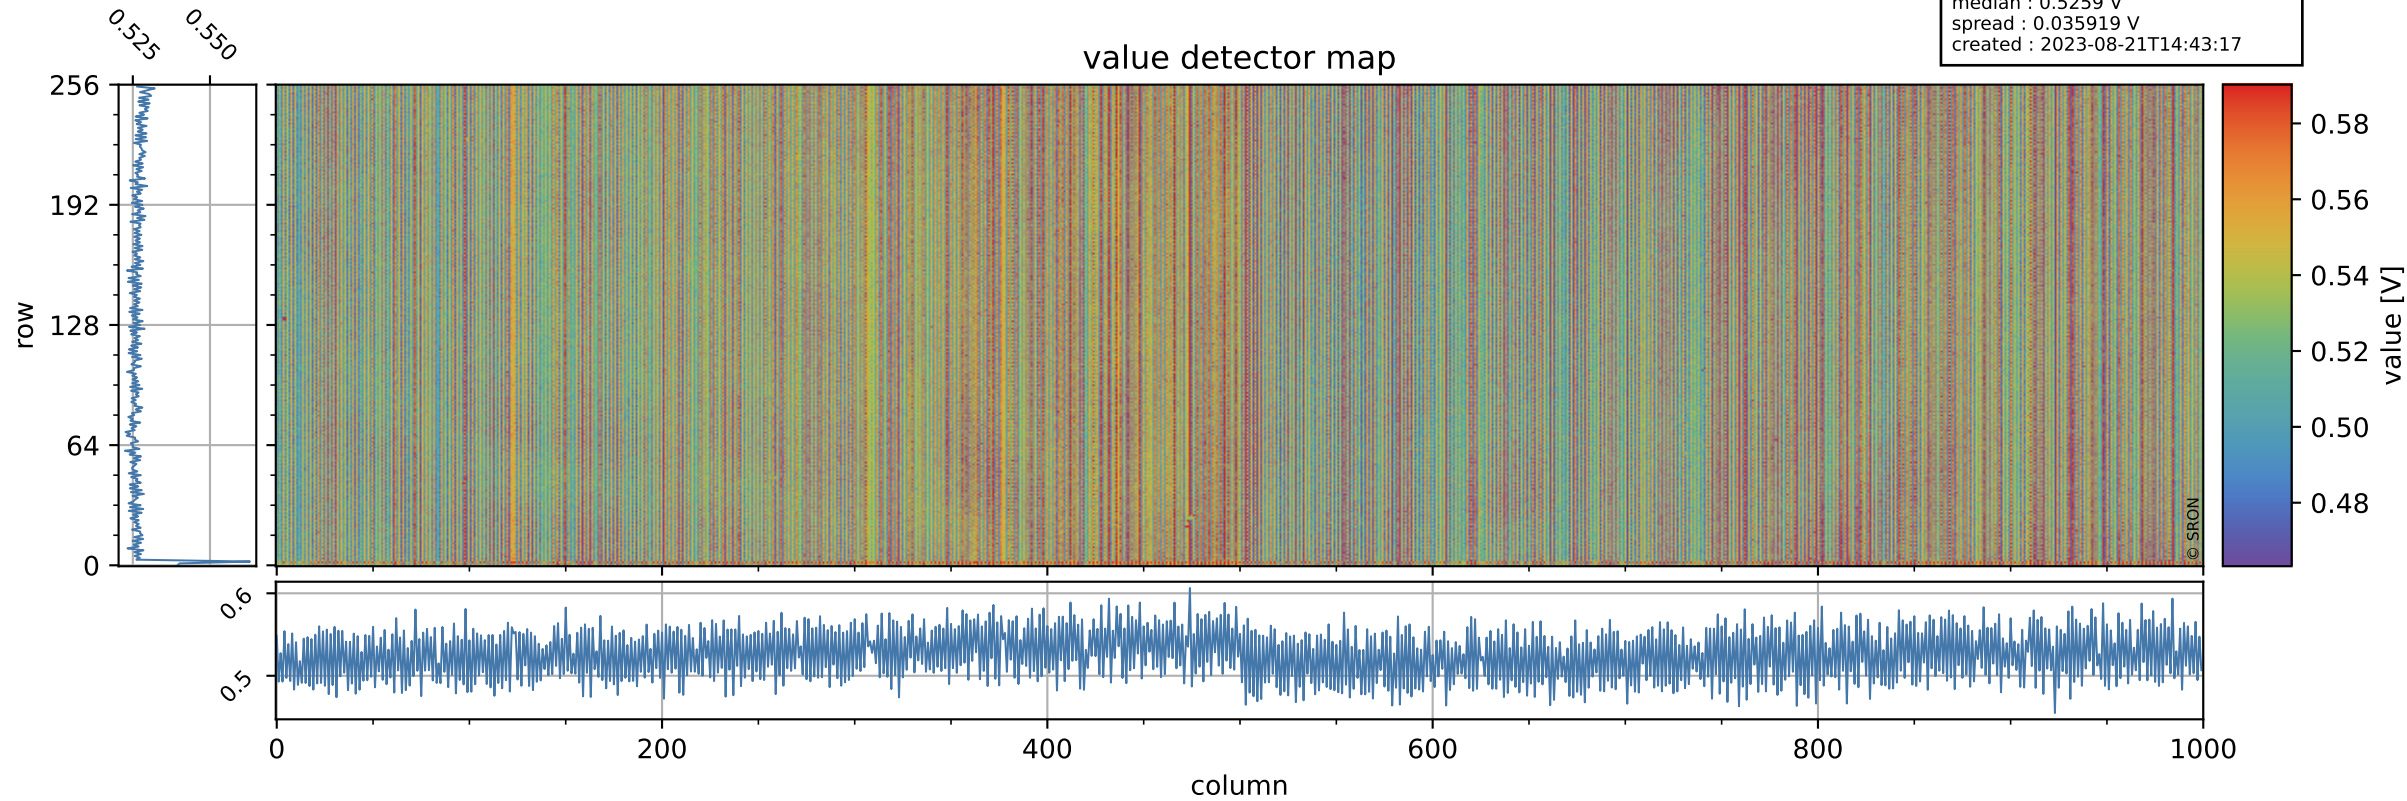

# Tropomi SWIR offset (official)

orbits : 20 in [14092, 14137]  
coverage : 2020-07-02 / 2020-07-05  
median : 0.5259 V  
spread : 0.035919 V  
created : 2023-08-21T14:43:17

## value detector map

# Tropomi SWIR offset (official)

orbits : 20 in [14092, 14137]  
coverage : 2020-07-02 / 2020-07-05  
median : 30.381  $\mu\text{V}$   
spread : 14.998  $\mu\text{V}$   
created : 2023-08-21T14:43:17

# Tropomi SWIR offset (official) ground-tracks of Sentinel-5P

orbits : 20 in [14092, 14137]  
coverage : 2020-07-02 / 2020-07-05  
created : 2023-08-21T14:43:18