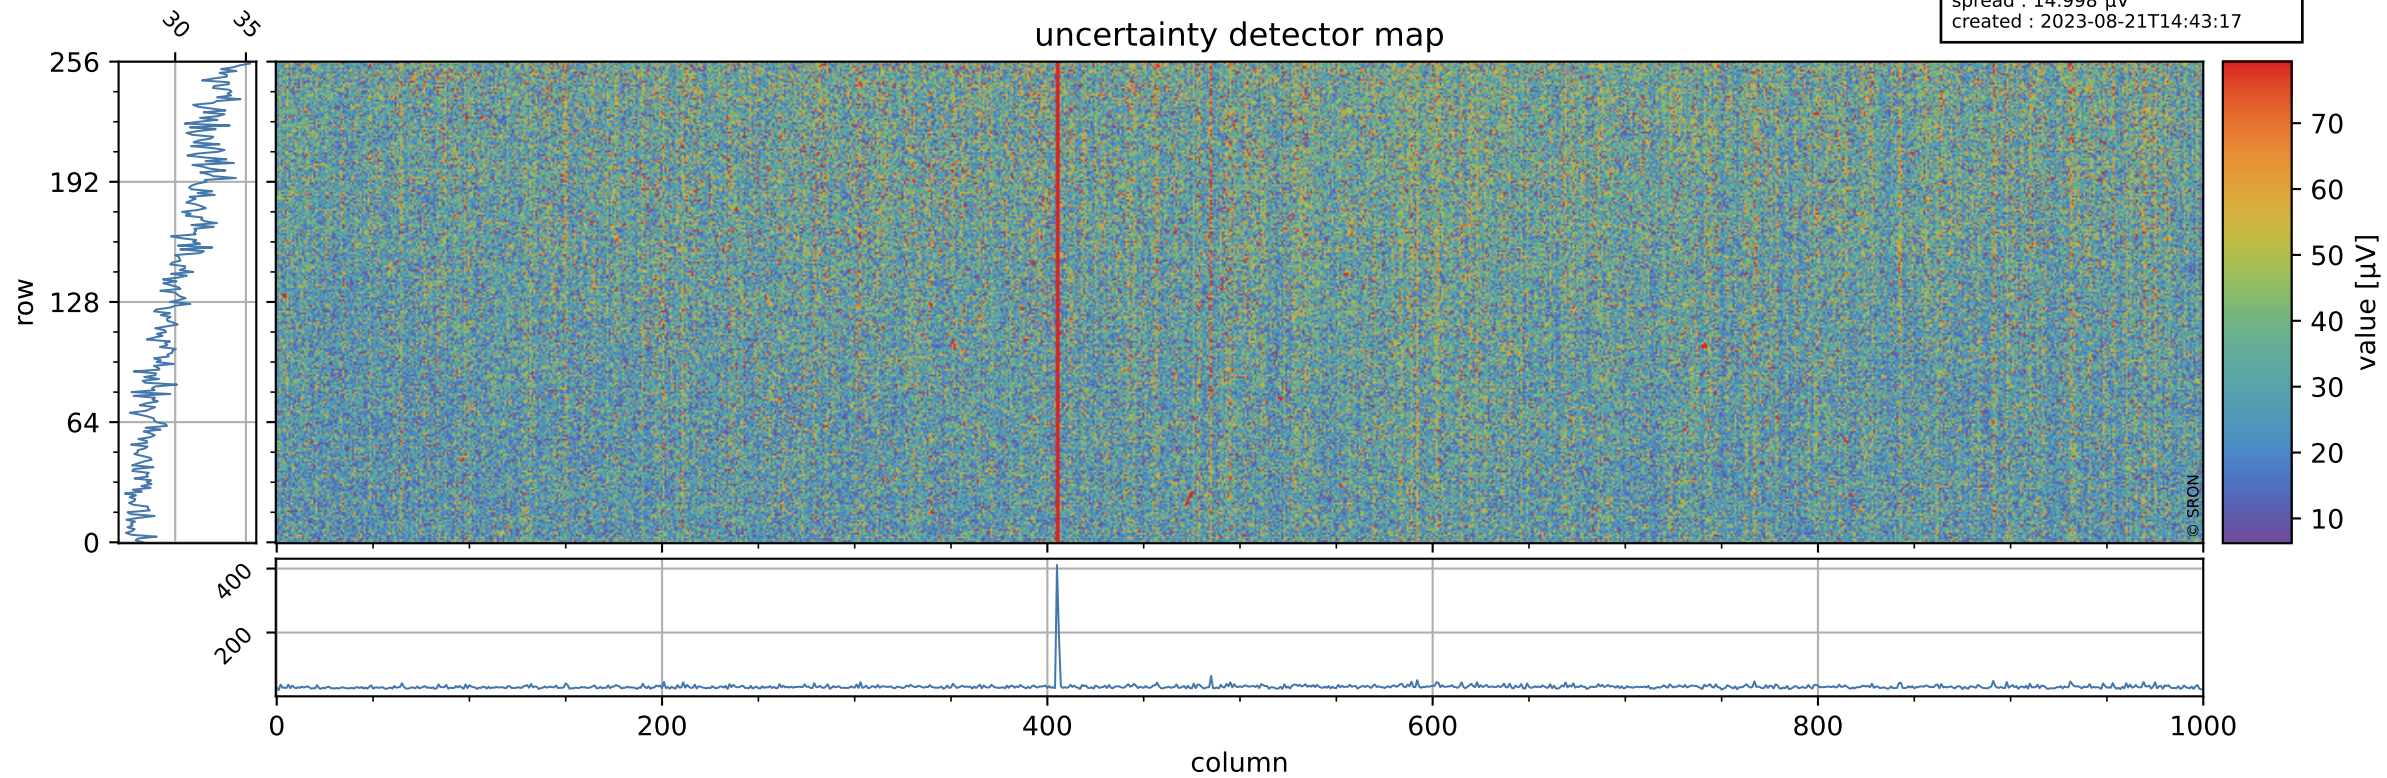

# Tropomi SWIR offset (official)

orbits : 20 in [14092, 14137]  
coverage : 2020-07-02 / 2020-07-05  
median : 0.5259 V  
spread : 0.035919 V  
created : 2023-08-21T14:43:17

## value detector map

# Tropomi SWIR offset (official)

orbits : 20 in [14092, 14137]  
coverage : 2020-07-02 / 2020-07-05  
median : 30.381  $\mu\text{V}$   
spread : 14.998  $\mu\text{V}$   
created : 2023-08-21T14:43:17

# Tropomi SWIR offset (official) ground-tracks of Sentinel-5P

orbits : 20 in [14092, 14137]  
coverage : 2020-07-02 / 2020-07-05  
created : 2023-08-21T14:43:18