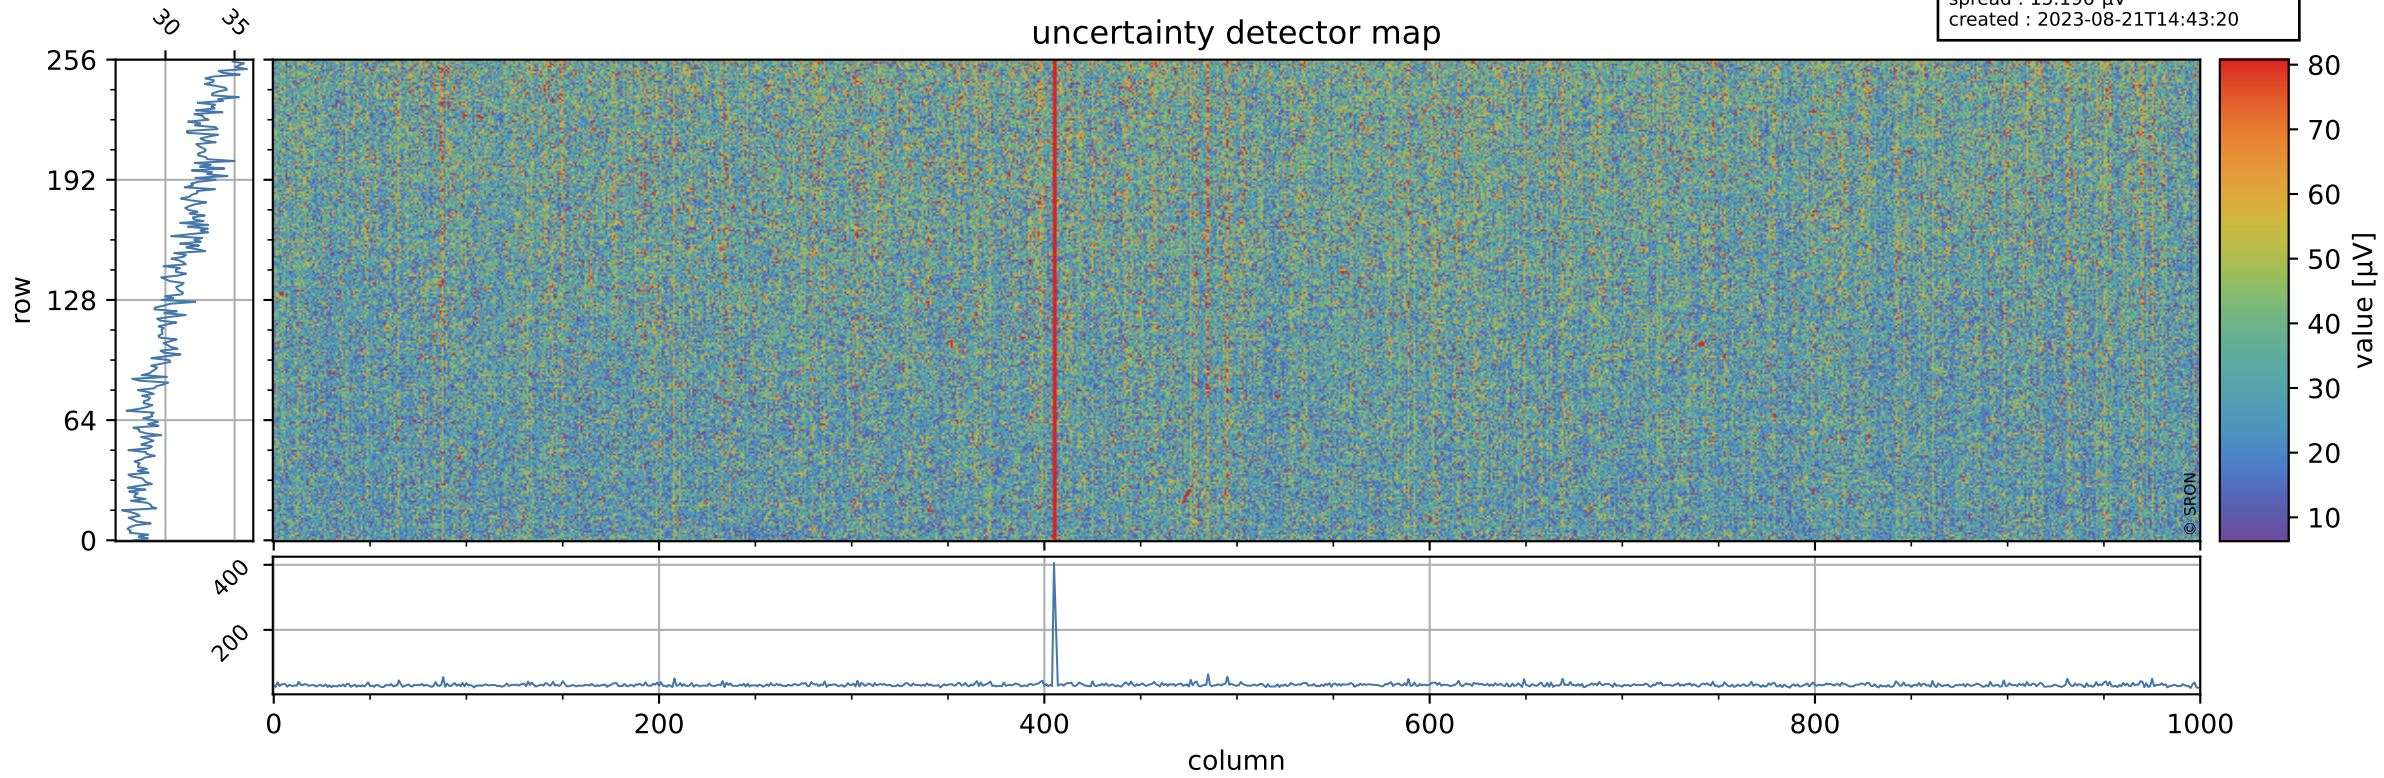

Tropomi SWIR offset (official)

orbits : 19 in [14107, 14152]
coverage : 2020-07-03 / 2020-07-06
median : 0.52591 V
spread : 0.03592 V
created : 2023-08-21T14:43:20

value detector map

Tropomi SWIR offset (official)

orbits : 19 in [14107, 14152]
coverage : 2020-07-03 / 2020-07-06
median : 31.025 μV
spread : 15.196 μV
created : 2023-08-21T14:43:20

Tropomi SWIR offset (official)

orbits : 19 in [14107, 14152]
coverage : 2020-07-03 / 2020-07-06
median : -0.11377 mV
spread : 0.37826 mV
created : 2023-08-21T14:43:20

value compared with SWIR offset CKD

Tropomi SWIR offset (official) ground-tracks of Sentinel-5P

orbits : 19 in [14107, 14152]
coverage : 2020-07-03 / 2020-07-06
created : 2023-08-21T14:43:21

Tropomi SWIR offset (official)

orbits : [2827, 14152]
coverage : 2018-04-30 / 2020-07-06
created : 2023-08-21T14:43:21

trend of detector median & temperatures