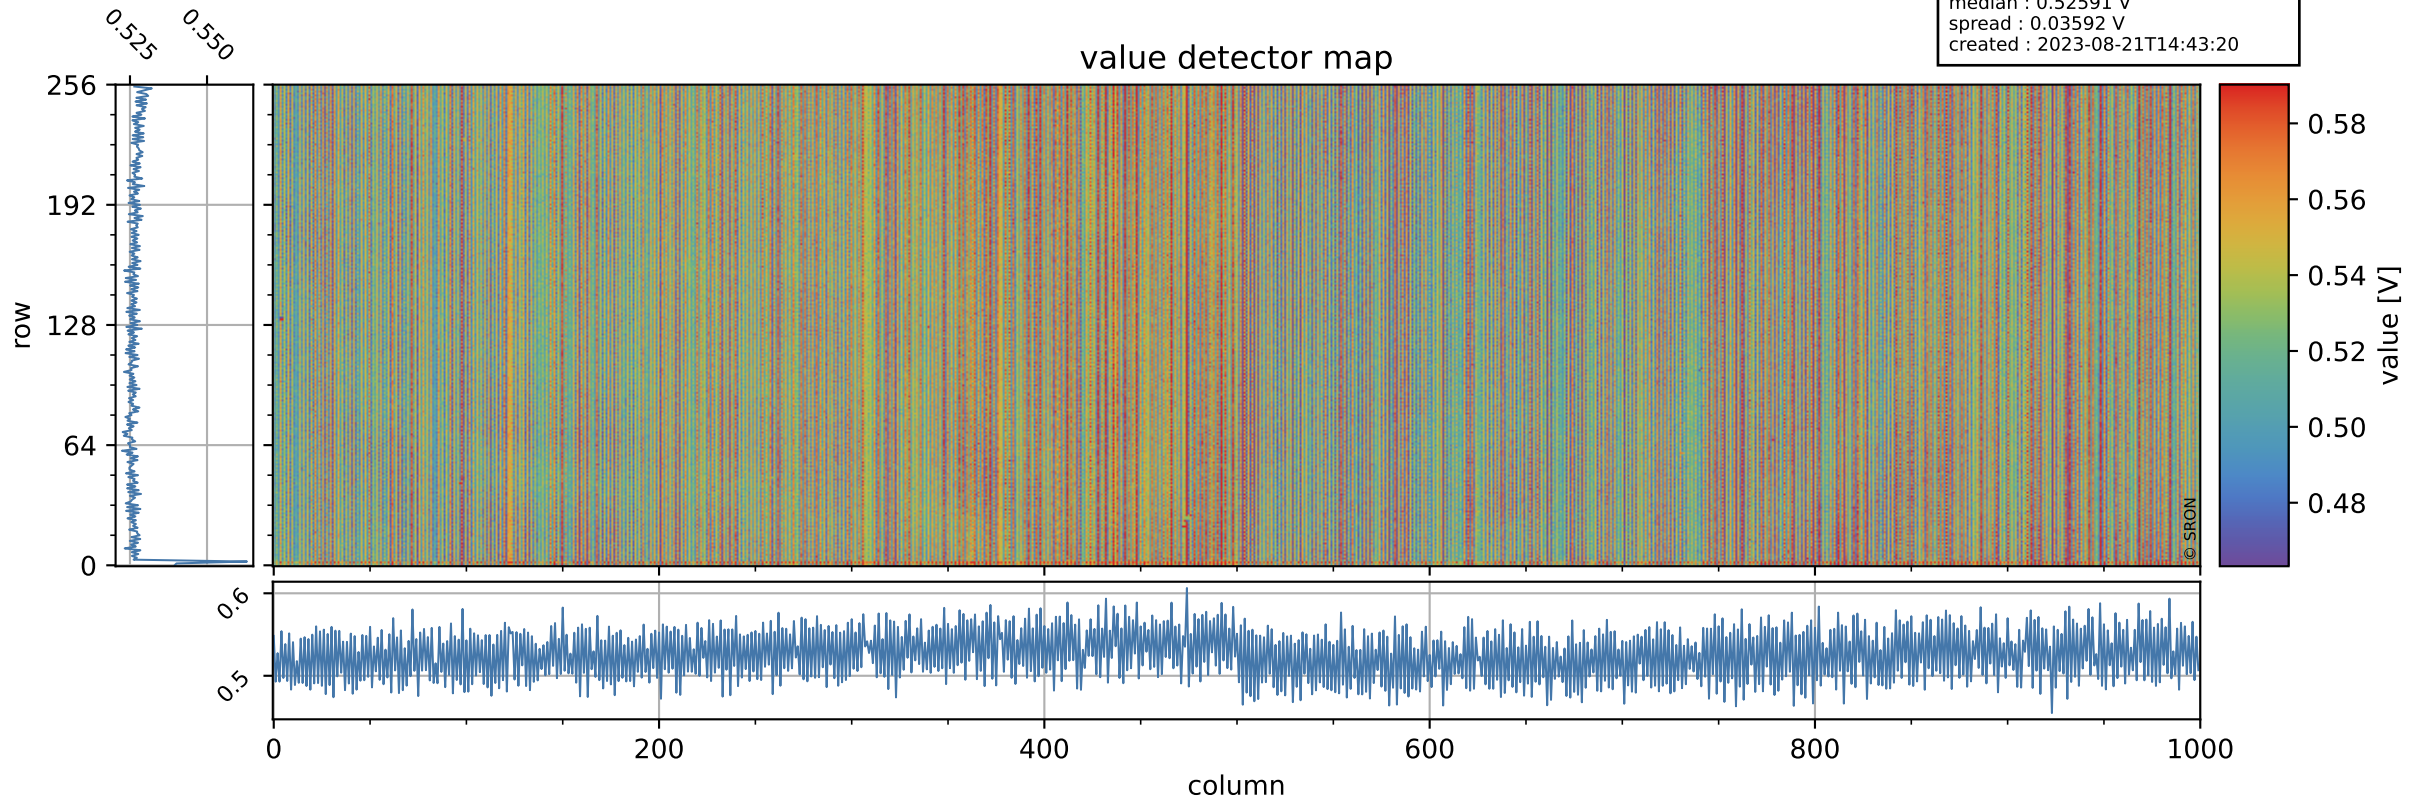

Tropomi SWIR offset (official)

orbits : 19 in [14107, 14152]
coverage : 2020-07-03 / 2020-07-06
median : 0.52591 V
spread : 0.03592 V
created : 2023-08-21T14:43:20

value detector map

Tropomi SWIR offset (official)

orbits : 19 in [14107, 14152]
coverage : 2020-07-03 / 2020-07-06
median : 31.025 μV
spread : 15.196 μV
created : 2023-08-21T14:43:20

Tropomi SWIR offset (official)

orbits : 19 in [14107, 14152]
coverage : 2020-07-03 / 2020-07-06
median : -0.11377 mV
spread : 0.37826 mV
created : 2023-08-21T14:43:20

value compared with SWIR offset CKD

Tropomi SWIR offset (official) ground-tracks of Sentinel-5P

orbits : 19 in [14107, 14152]
coverage : 2020-07-03 / 2020-07-06
created : 2023-08-21T14:43:21

Tropomi SWIR offset (official)

orbits : [2827, 14152]
coverage : 2018-04-30 / 2020-07-06
created : 2023-08-21T14:43:21

trend of detector median & temperatures