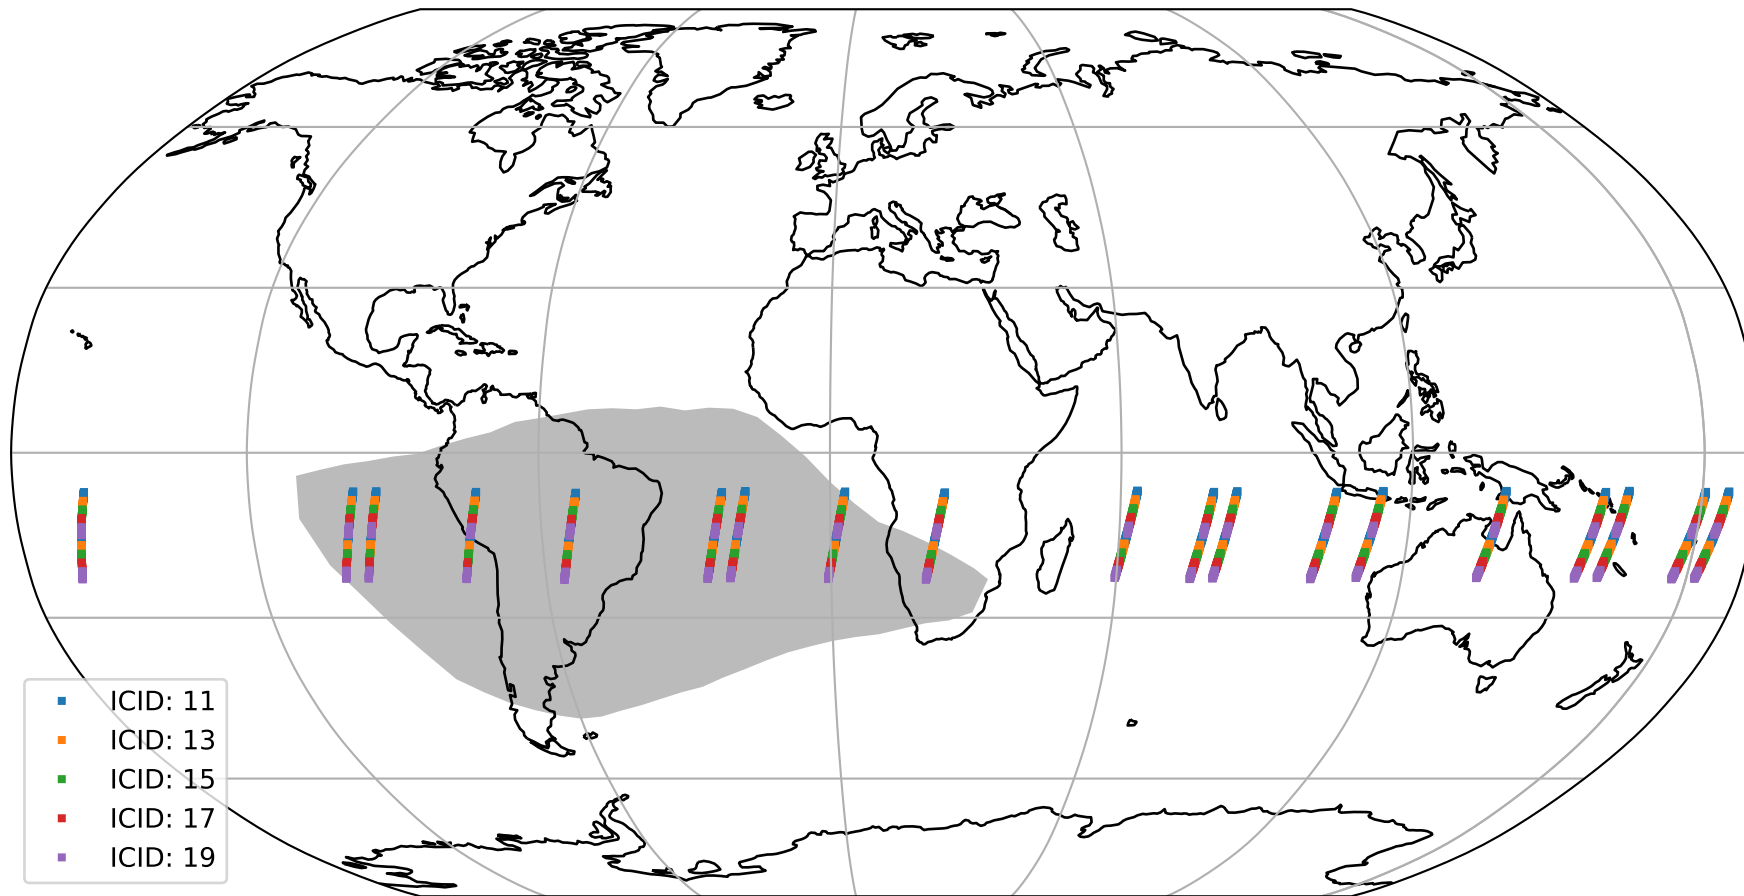

Tropomi SWIR offset (official)

orbits : 19 in [14107, 14152]
coverage : 2020-07-03 / 2020-07-06
median : 0.52591 V
spread : 0.03592 V
created : 2023-08-21T14:43:20

value detector map

Tropomi SWIR offset (official)

orbits : 19 in [14107, 14152]
coverage : 2020-07-03 / 2020-07-06
median : 31.025 μV
spread : 15.196 μV
created : 2023-08-21T14:43:20

Tropomi SWIR offset (official)

orbits : 19 in [14107, 14152]
coverage : 2020-07-03 / 2020-07-06
median : -0.11377 mV
spread : 0.37826 mV
created : 2023-08-21T14:43:20

value compared with SWIR offset CKD

Tropomi SWIR offset (official) ground-tracks of Sentinel-5P

orbits : 19 in [14107, 14152]
coverage : 2020-07-03 / 2020-07-06
created : 2023-08-21T14:43:21

Tropomi SWIR offset (official)

orbits : [2827, 14152]
coverage : 2018-04-30 / 2020-07-06
created : 2023-08-21T14:43:21

trend of detector median & temperatures