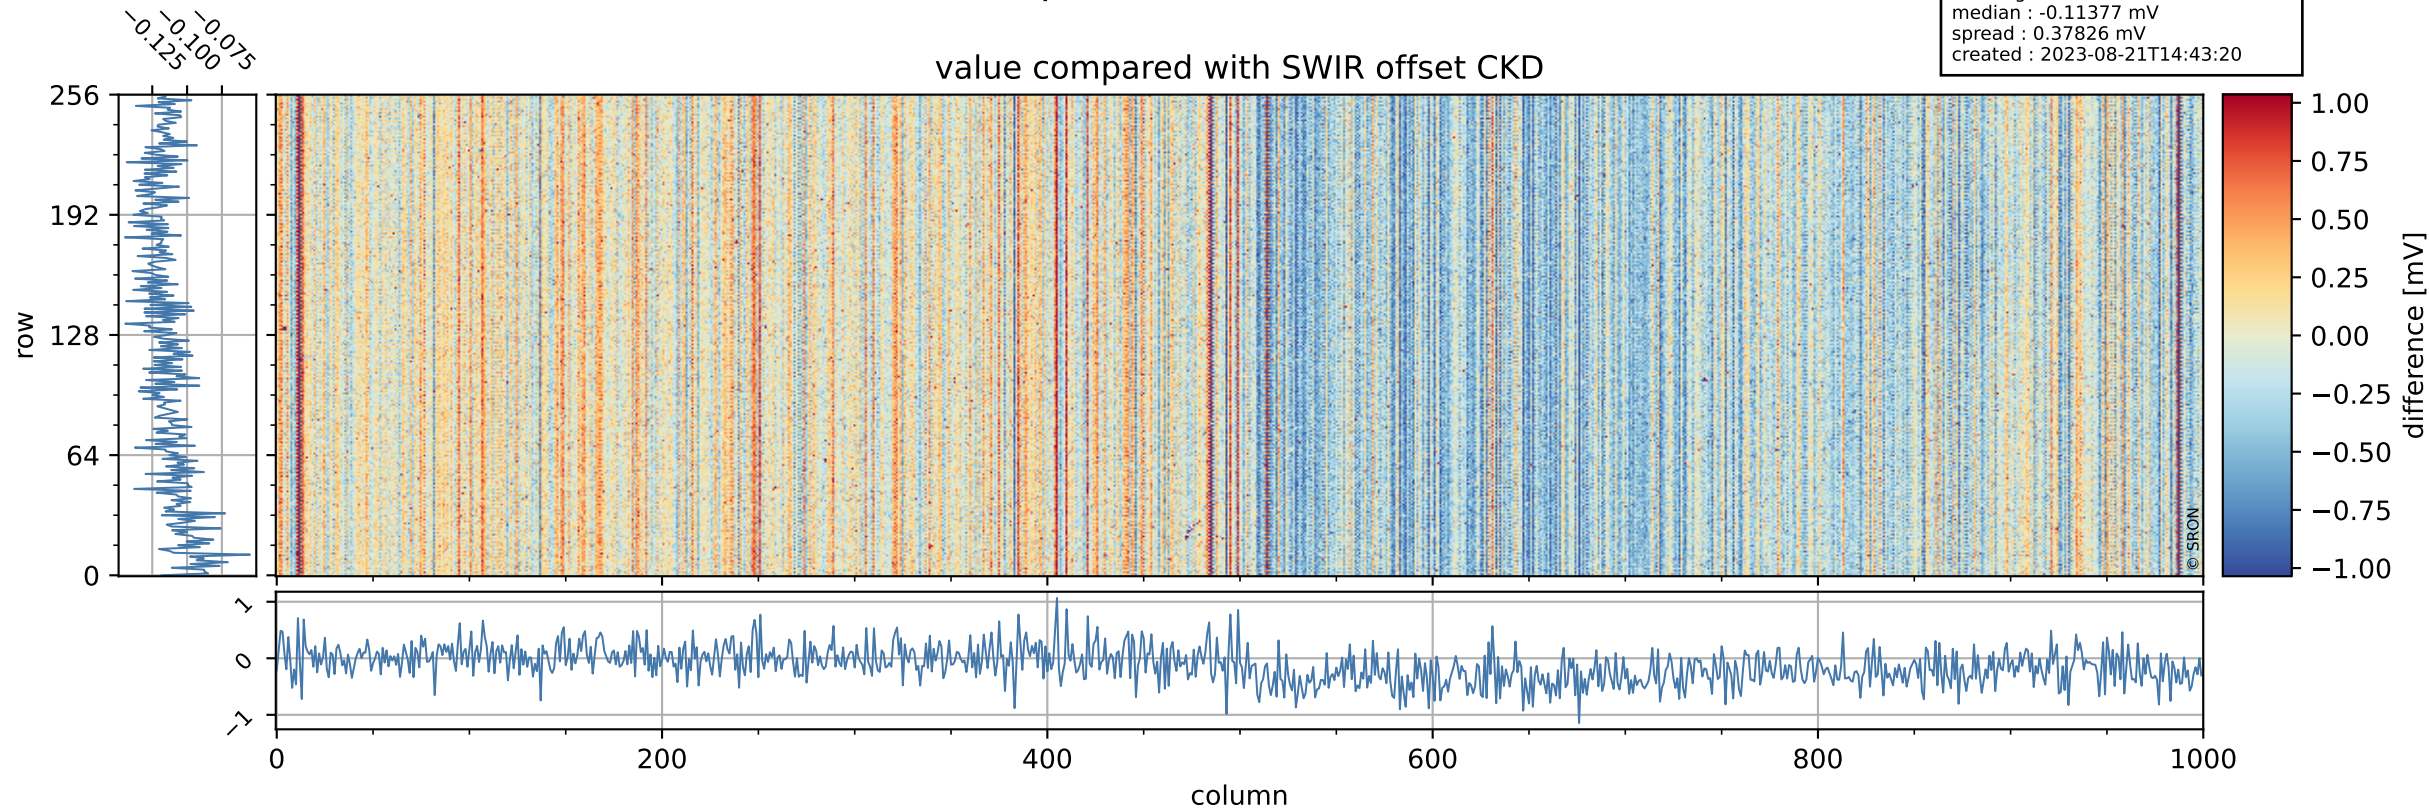

Tropomi SWIR offset (official)

orbits : 19 in [14107, 14152]
coverage : 2020-07-03 / 2020-07-06
median : 0.52591 V
spread : 0.03592 V
created : 2023-08-21T14:43:20

value detector map

Tropomi SWIR offset (official)

orbits : 19 in [14107, 14152]
coverage : 2020-07-03 / 2020-07-06
median : 31.025 μV
spread : 15.196 μV
created : 2023-08-21T14:43:20

Tropomi SWIR offset (official)

orbits : 19 in [14107, 14152]
coverage : 2020-07-03 / 2020-07-06
median : -0.11377 mV
spread : 0.37826 mV
created : 2023-08-21T14:43:20

value compared with SWIR offset CKD

Tropomi SWIR offset (official) ground-tracks of Sentinel-5P

orbits : 19 in [14107, 14152]
coverage : 2020-07-03 / 2020-07-06
created : 2023-08-21T14:43:21

Tropomi SWIR offset (official)

orbits : [2827, 14152]
coverage : 2018-04-30 / 2020-07-06
created : 2023-08-21T14:43:21

trend of detector median & temperatures