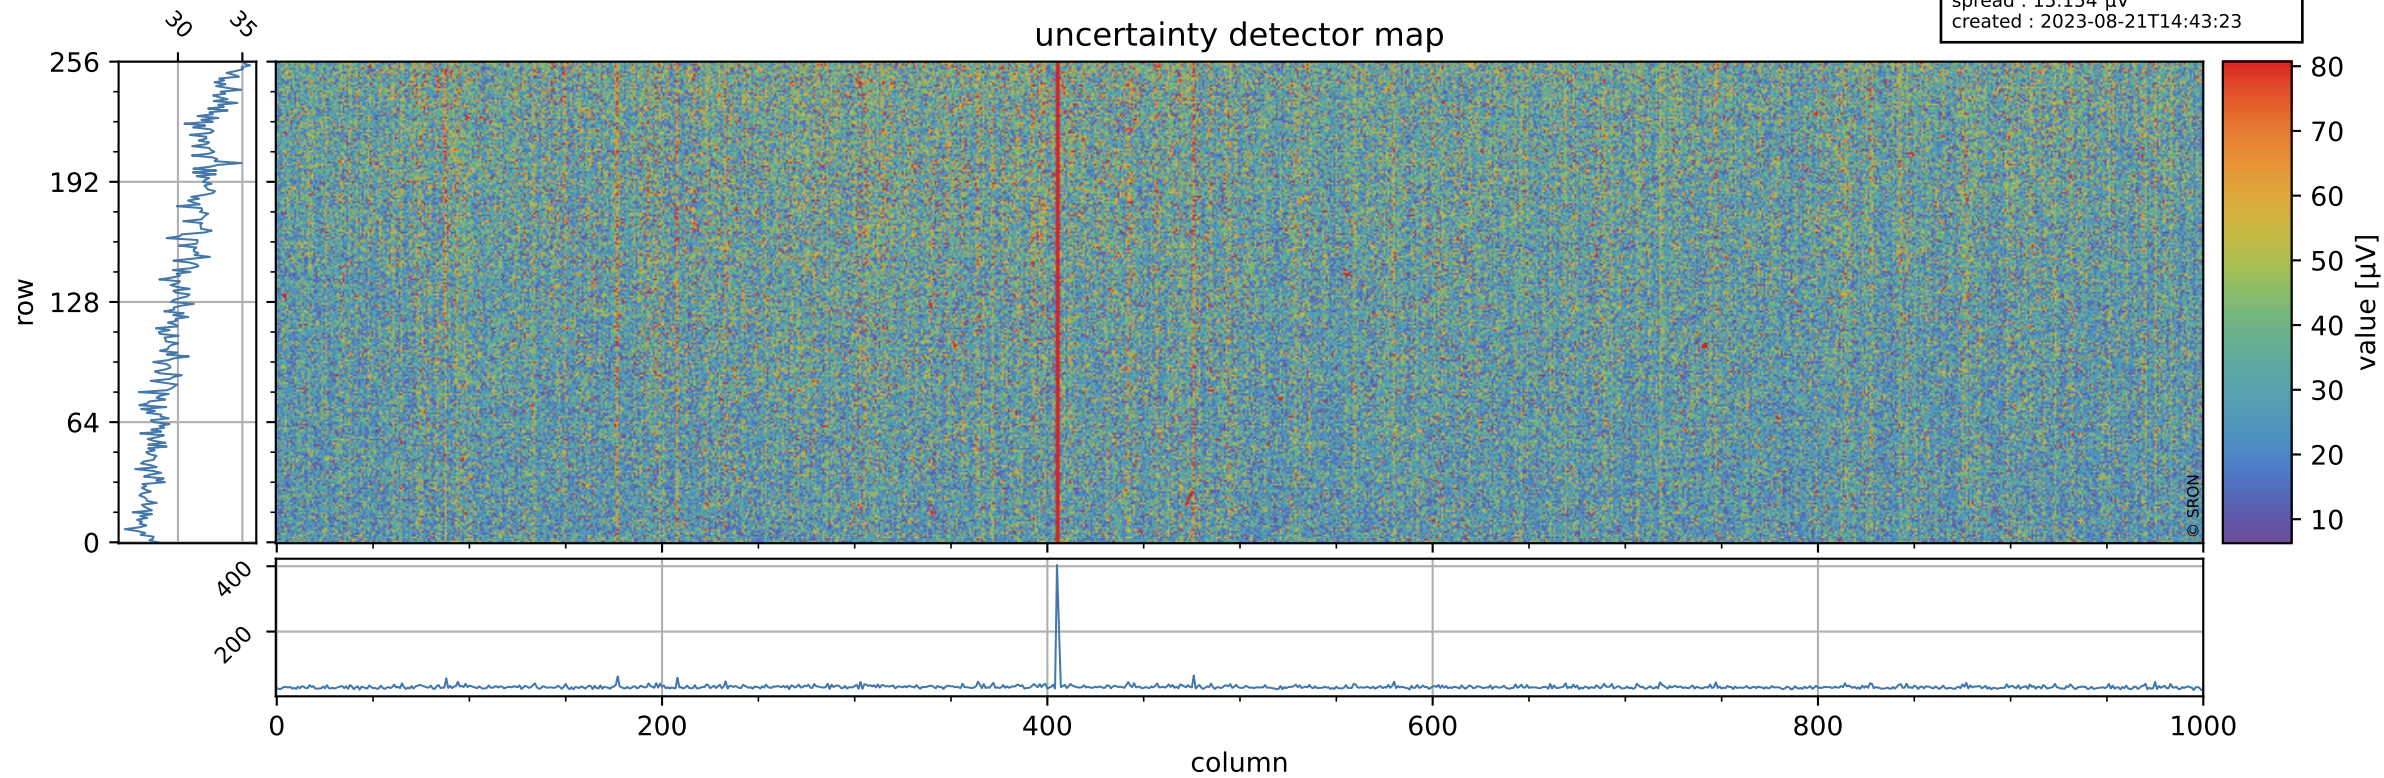

Tropomi SWIR offset (official)

orbits : 20 in [14122, 14167]
coverage : 2020-07-04 / 2020-07-07
median : 0.52591 V
spread : 0.035922 V
created : 2023-08-21T14:43:22

value detector map

Tropomi SWIR offset (official)

orbits : 20 in [14122, 14167]
coverage : 2020-07-04 / 2020-07-07
median : 30.563 μV
spread : 15.154 μV
created : 2023-08-21T14:43:23

Tropomi SWIR offset (official)

orbits : 20 in [14122, 14167]
coverage : 2020-07-04 / 2020-07-07
median : -0.10744 mV
spread : 0.37884 mV
created : 2023-08-21T14:43:23

value compared with SWIR offset CKD

Tropomi SWIR offset (official) ground-tracks of Sentinel-5P

orbits : 20 in [14122, 14167]
coverage : 2020-07-04 / 2020-07-07
created : 2023-08-21T14:43:23

Tropomi SWIR offset (official)

orbits : [2827, 14167]
coverage : 2018-04-30 / 2020-07-07
created : 2023-08-21T14:43:24

trend of detector median & temperatures