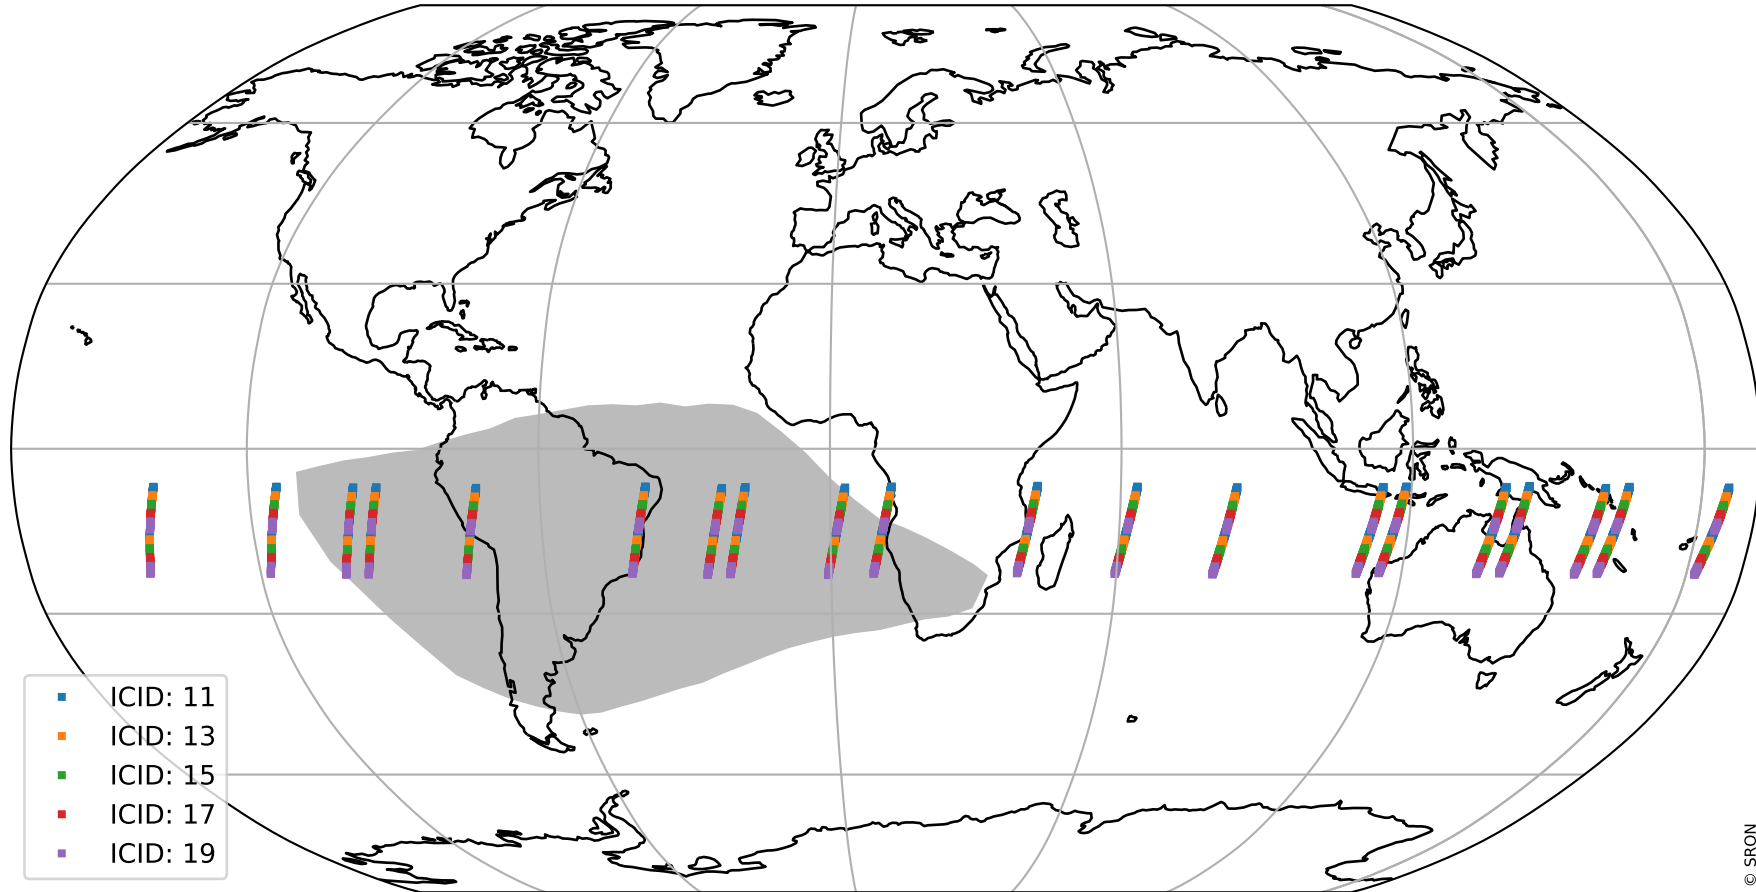

Tropomi SWIR offset (official)

orbits : 20 in [14122, 14167]
coverage : 2020-07-04 / 2020-07-07
median : 0.52591 V
spread : 0.035922 V
created : 2023-08-21T14:43:22

value detector map

Tropomi SWIR offset (official)

orbits : 20 in [14122, 14167]
coverage : 2020-07-04 / 2020-07-07
median : 30.563 μV
spread : 15.154 μV
created : 2023-08-21T14:43:23

Tropomi SWIR offset (official)

orbits : 20 in [14122, 14167]
coverage : 2020-07-04 / 2020-07-07
median : -0.10744 mV
spread : 0.37884 mV
created : 2023-08-21T14:43:23

value compared with SWIR offset CKD

Tropomi SWIR offset (official) ground-tracks of Sentinel-5P

orbits : 20 in [14122, 14167]
coverage : 2020-07-04 / 2020-07-07
created : 2023-08-21T14:43:23

Tropomi SWIR offset (official)

orbits : [2827, 14167]
coverage : 2018-04-30 / 2020-07-07
created : 2023-08-21T14:43:24

trend of detector median & temperatures