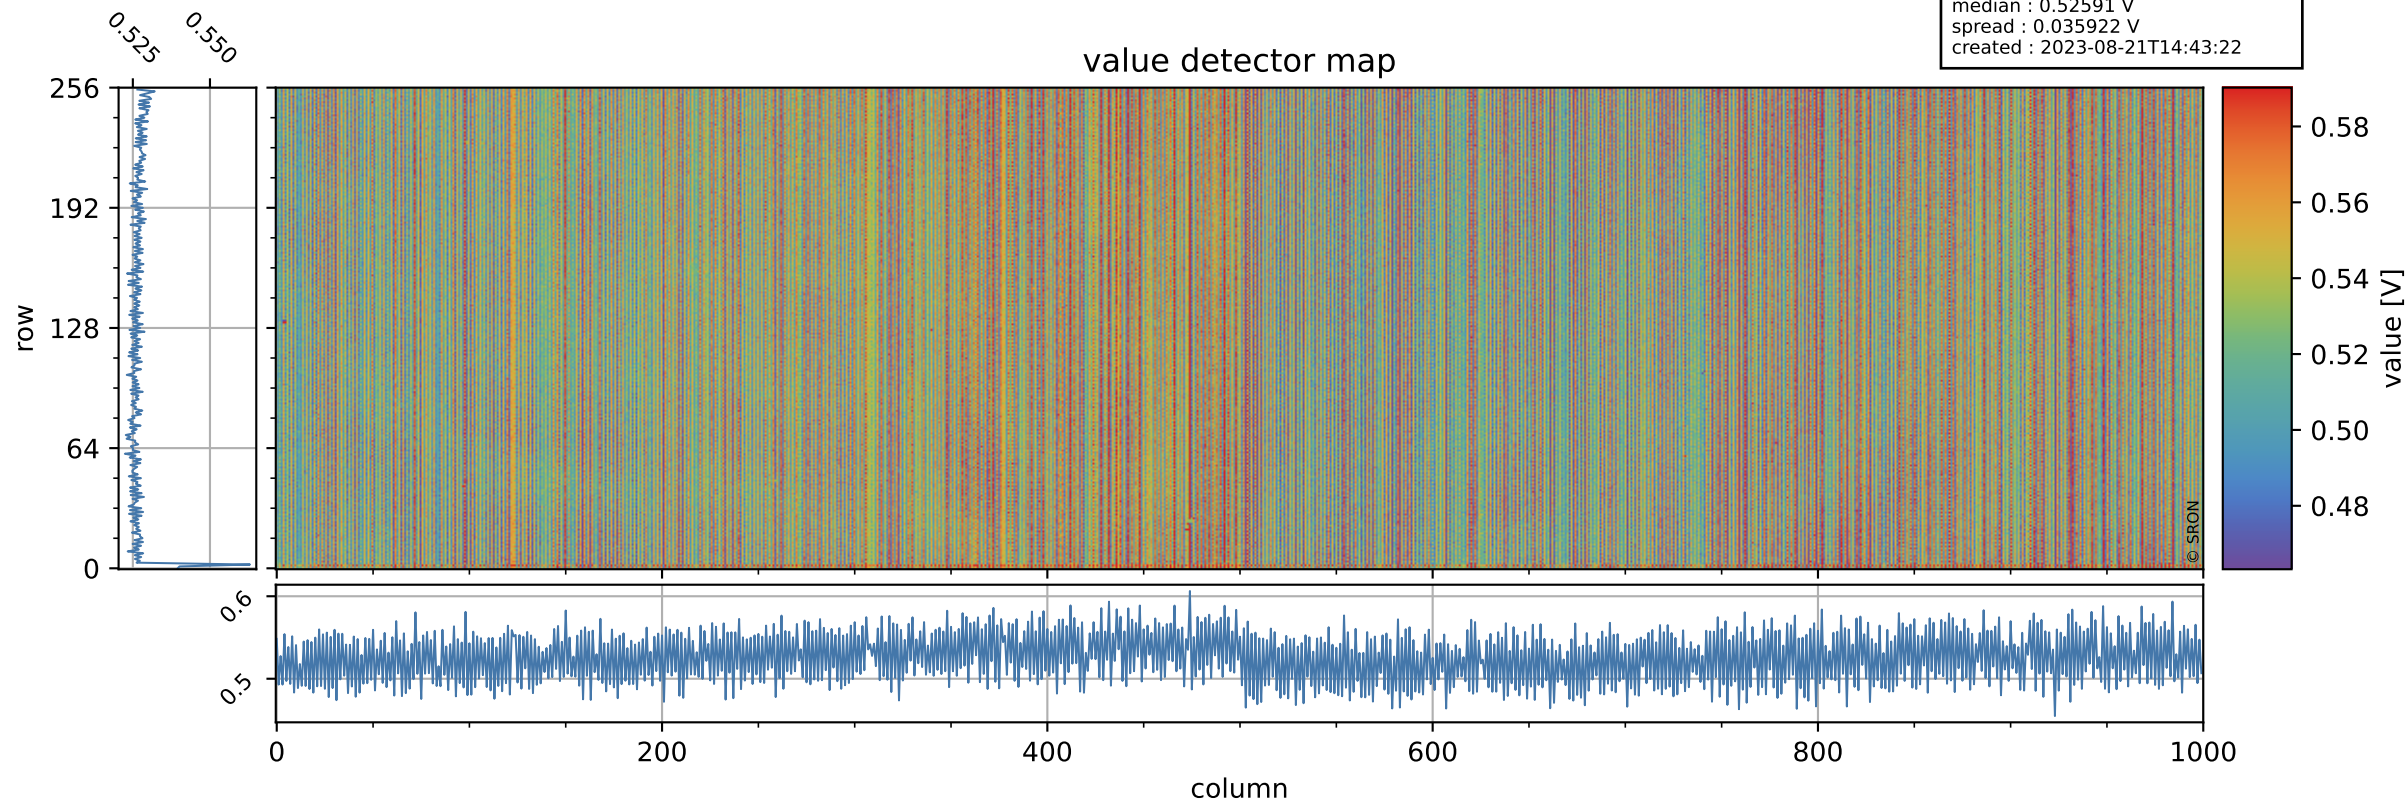

Tropomi SWIR offset (official)

orbits : 20 in [14122, 14167]
coverage : 2020-07-04 / 2020-07-07
median : 0.52591 V
spread : 0.035922 V
created : 2023-08-21T14:43:22

value detector map

Tropomi SWIR offset (official)

orbits : 20 in [14122, 14167]
coverage : 2020-07-04 / 2020-07-07
median : 30.563 μV
spread : 15.154 μV
created : 2023-08-21T14:43:23

Tropomi SWIR offset (official)

orbits : 20 in [14122, 14167]
coverage : 2020-07-04 / 2020-07-07
median : -0.10744 mV
spread : 0.37884 mV
created : 2023-08-21T14:43:23

value compared with SWIR offset CKD

Tropomi SWIR offset (official) ground-tracks of Sentinel-5P

orbits : 20 in [14122, 14167]
coverage : 2020-07-04 / 2020-07-07
created : 2023-08-21T14:43:23

Tropomi SWIR offset (official)

orbits : [2827, 14167]
coverage : 2018-04-30 / 2020-07-07
created : 2023-08-21T14:43:24

trend of detector median & temperatures