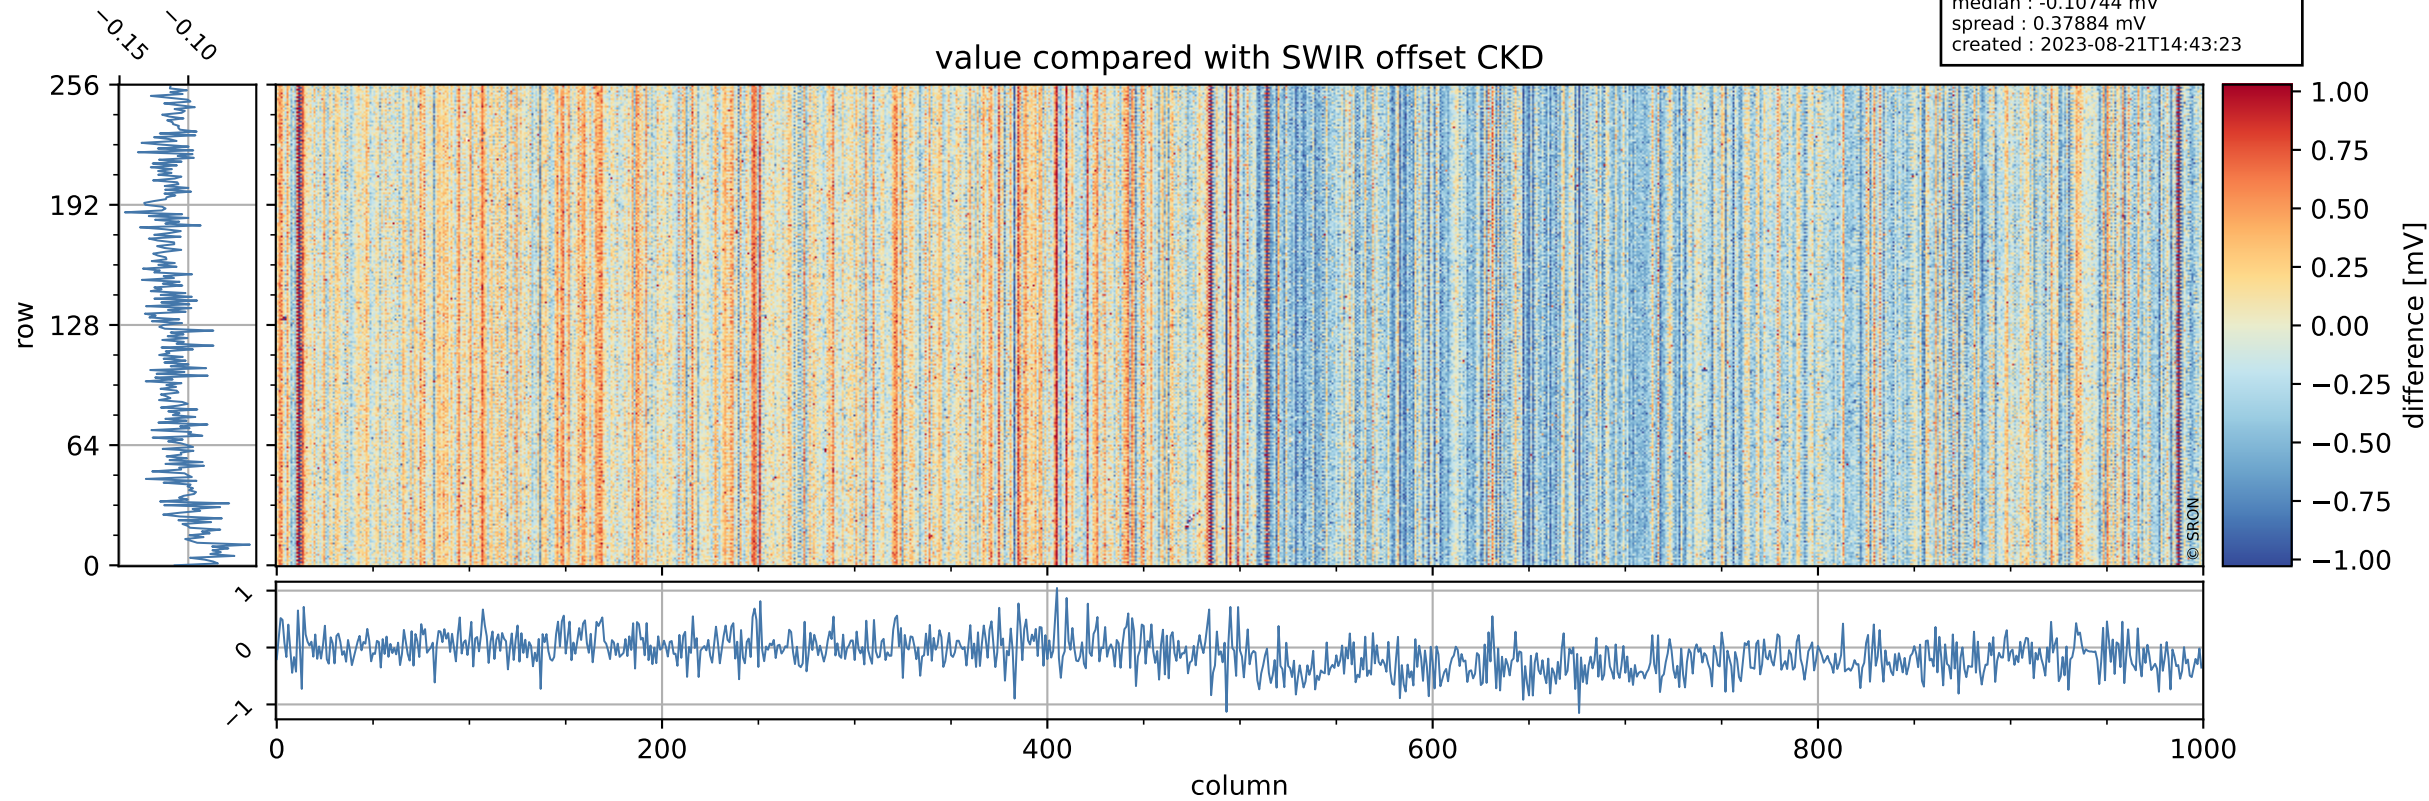

Tropomi SWIR offset (official)

orbits : 20 in [14122, 14167]
coverage : 2020-07-04 / 2020-07-07
median : 0.52591 V
spread : 0.035922 V
created : 2023-08-21T14:43:22

value detector map

Tropomi SWIR offset (official)

orbits : 20 in [14122, 14167]
coverage : 2020-07-04 / 2020-07-07
median : 30.563 μV
spread : 15.154 μV
created : 2023-08-21T14:43:23

Tropomi SWIR offset (official)

orbits : 20 in [14122, 14167]
coverage : 2020-07-04 / 2020-07-07
median : -0.10744 mV
spread : 0.37884 mV
created : 2023-08-21T14:43:23

value compared with SWIR offset CKD

Tropomi SWIR offset (official) ground-tracks of Sentinel-5P

orbits : 20 in [14122, 14167]
coverage : 2020-07-04 / 2020-07-07
created : 2023-08-21T14:43:23

Tropomi SWIR offset (official)

orbits : [2827, 14167]
coverage : 2018-04-30 / 2020-07-07
created : 2023-08-21T14:43:24

trend of detector median & temperatures