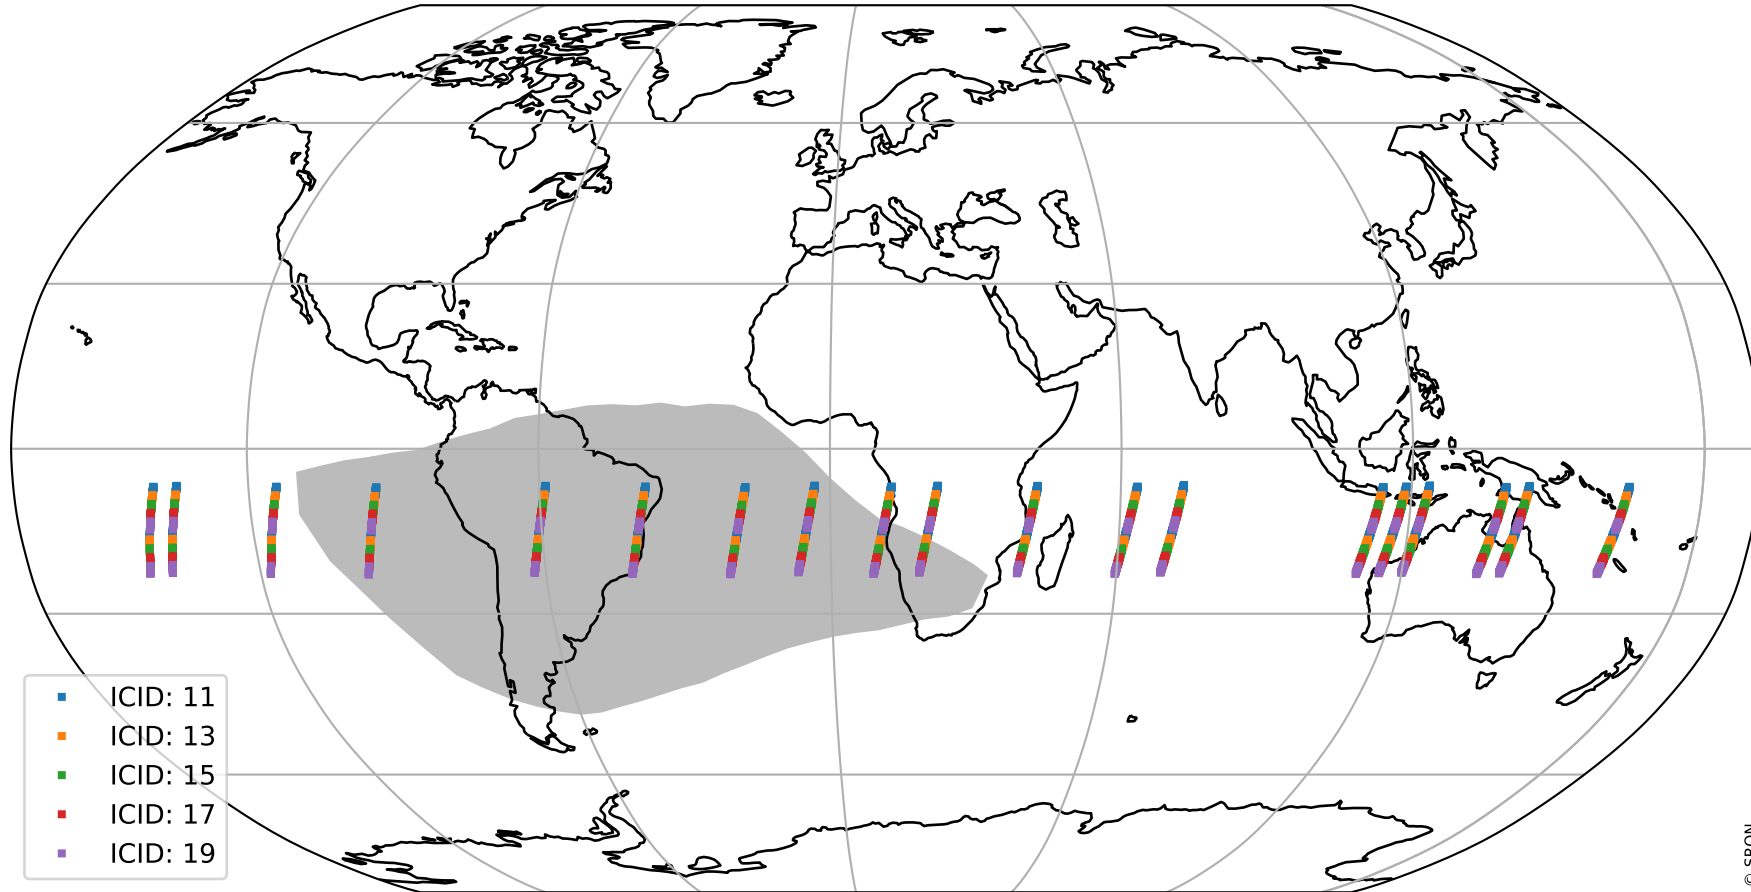

Tropomi SWIR offset (official)

orbits : 19 in [14137, 14182]
coverage : 2020-07-06 / 2020-07-09
median : 0.52591 V
spread : 0.035921 V
created : 2023-08-21T14:43:25

value detector map

Tropomi SWIR offset (official)

orbits : 19 in [14137, 14182]
coverage : 2020-07-06 / 2020-07-09
median : 29.941 μV
spread : 14.906 μV
created : 2023-08-21T14:43:25

Tropomi SWIR offset (official)

orbits : 19 in [14137, 14182]
coverage : 2020-07-06 / 2020-07-09
median : -0.10982 mV
spread : 0.37782 mV
created : 2023-08-21T14:43:26

value compared with SWIR offset CKD

Tropomi SWIR offset (official) ground-tracks of Sentinel-5P

orbits : 19 in [14137, 14182]
coverage : 2020-07-06 / 2020-07-09
created : 2023-08-21T14:43:26

Tropomi SWIR offset (official)

orbits : [2827, 14182]
coverage : 2018-04-30 / 2020-07-09
created : 2023-08-21T14:43:27

trend of detector median & temperatures