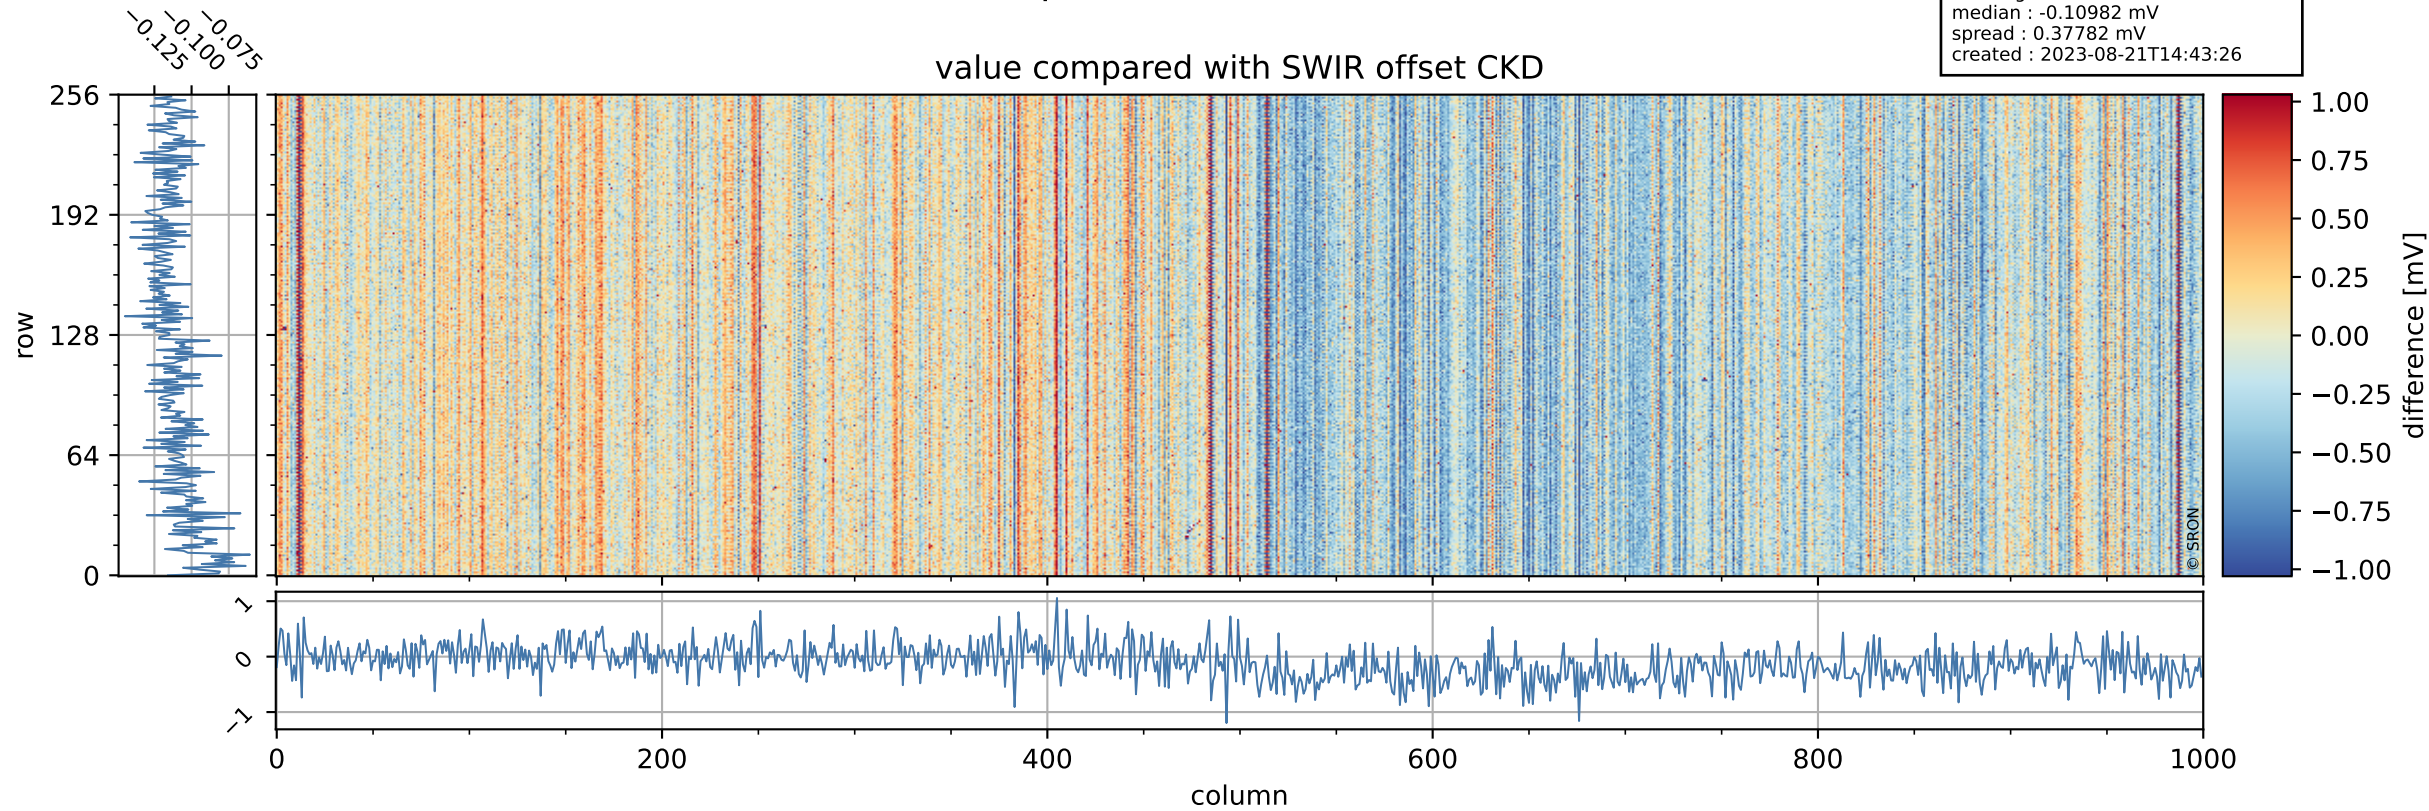

Tropomi SWIR offset (official)

orbits : 19 in [14137, 14182]
coverage : 2020-07-06 / 2020-07-09
median : 0.52591 V
spread : 0.035921 V
created : 2023-08-21T14:43:25

value detector map

Tropomi SWIR offset (official)

orbits : 19 in [14137, 14182]
coverage : 2020-07-06 / 2020-07-09
median : 29.941 μV
spread : 14.906 μV
created : 2023-08-21T14:43:25

Tropomi SWIR offset (official)

orbits : 19 in [14137, 14182]
coverage : 2020-07-06 / 2020-07-09
median : -0.10982 mV
spread : 0.37782 mV
created : 2023-08-21T14:43:26

value compared with SWIR offset CKD

Tropomi SWIR offset (official) ground-tracks of Sentinel-5P

orbits : 19 in [14137, 14182]
coverage : 2020-07-06 / 2020-07-09
created : 2023-08-21T14:43:26

Tropomi SWIR offset (official)

orbits : [2827, 14182]
coverage : 2018-04-30 / 2020-07-09
created : 2023-08-21T14:43:27

trend of detector median & temperatures