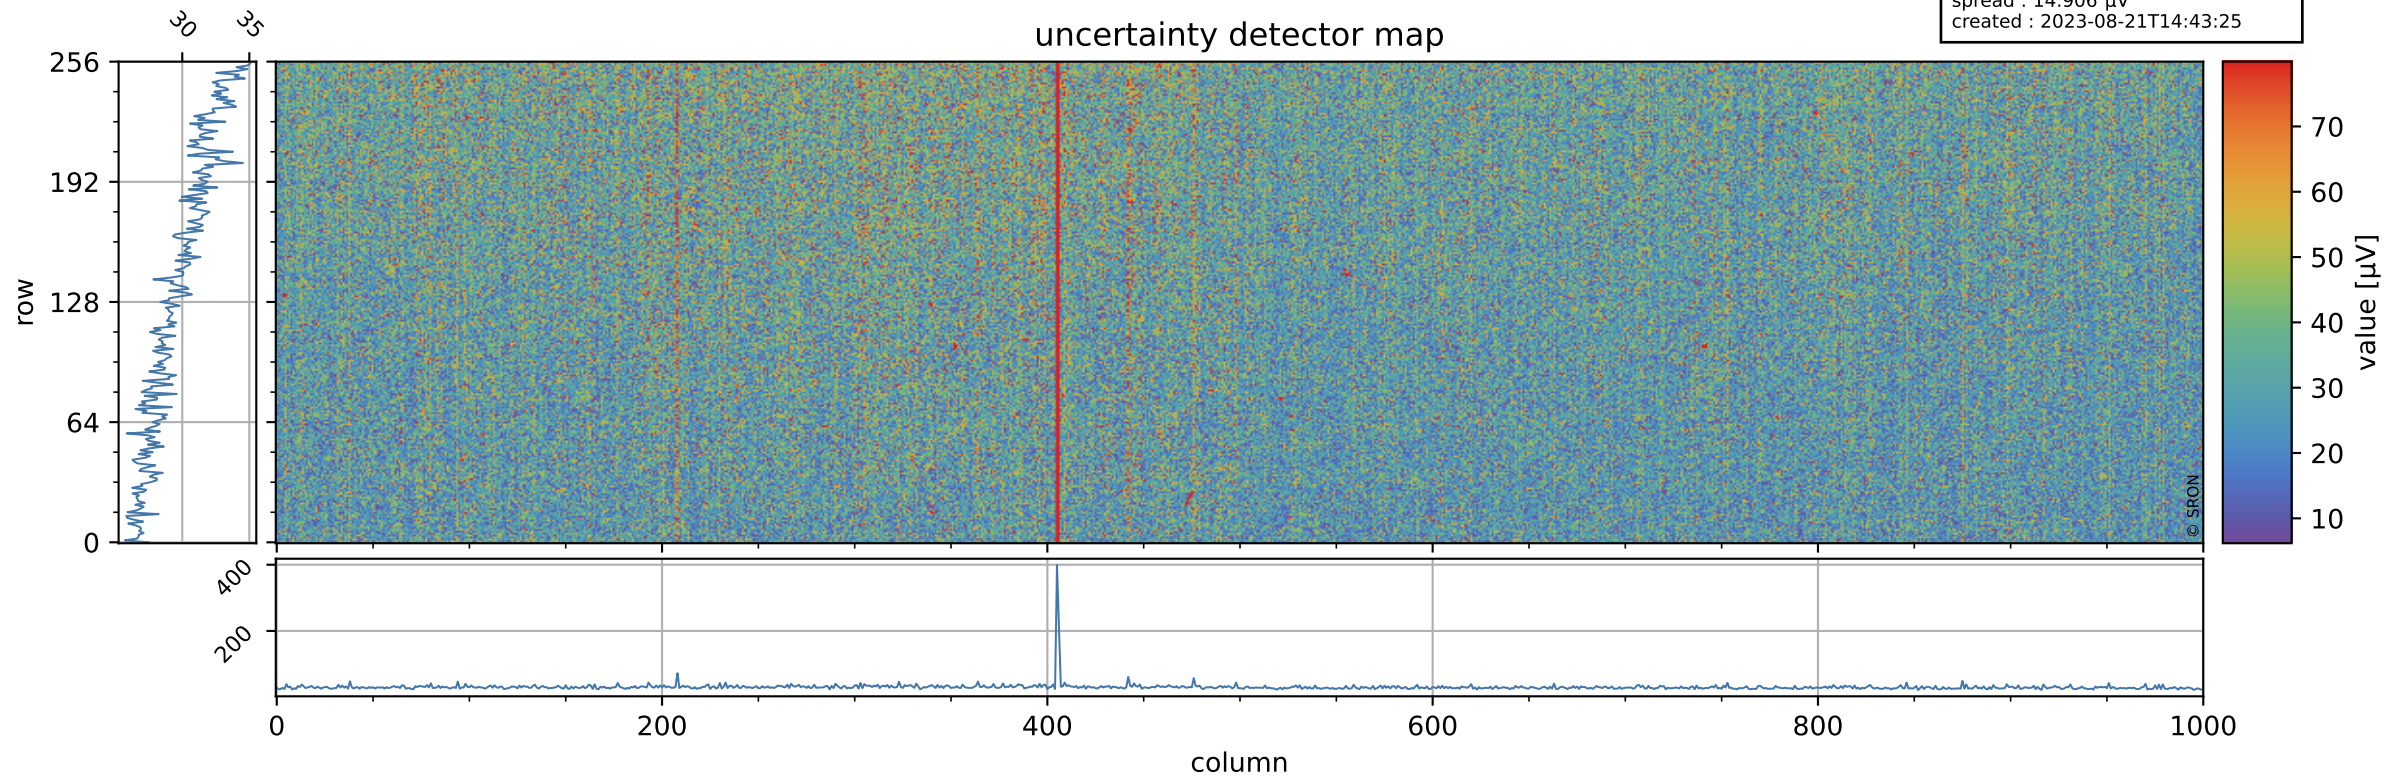

Tropomi SWIR offset (official)

orbits : 19 in [14137, 14182]
coverage : 2020-07-06 / 2020-07-09
median : 0.52591 V
spread : 0.035921 V
created : 2023-08-21T14:43:25

value detector map

Tropomi SWIR offset (official)

orbits : 19 in [14137, 14182]
coverage : 2020-07-06 / 2020-07-09
median : 29.941 μV
spread : 14.906 μV
created : 2023-08-21T14:43:25

Tropomi SWIR offset (official)

orbits : 19 in [14137, 14182]
coverage : 2020-07-06 / 2020-07-09
median : -0.10982 mV
spread : 0.37782 mV
created : 2023-08-21T14:43:26

value compared with SWIR offset CKD

Tropomi SWIR offset (official) ground-tracks of Sentinel-5P

orbits : 19 in [14137, 14182]
coverage : 2020-07-06 / 2020-07-09
created : 2023-08-21T14:43:26

Tropomi SWIR offset (official)

orbits : [2827, 14182]
coverage : 2018-04-30 / 2020-07-09
created : 2023-08-21T14:43:27

trend of detector median & temperatures