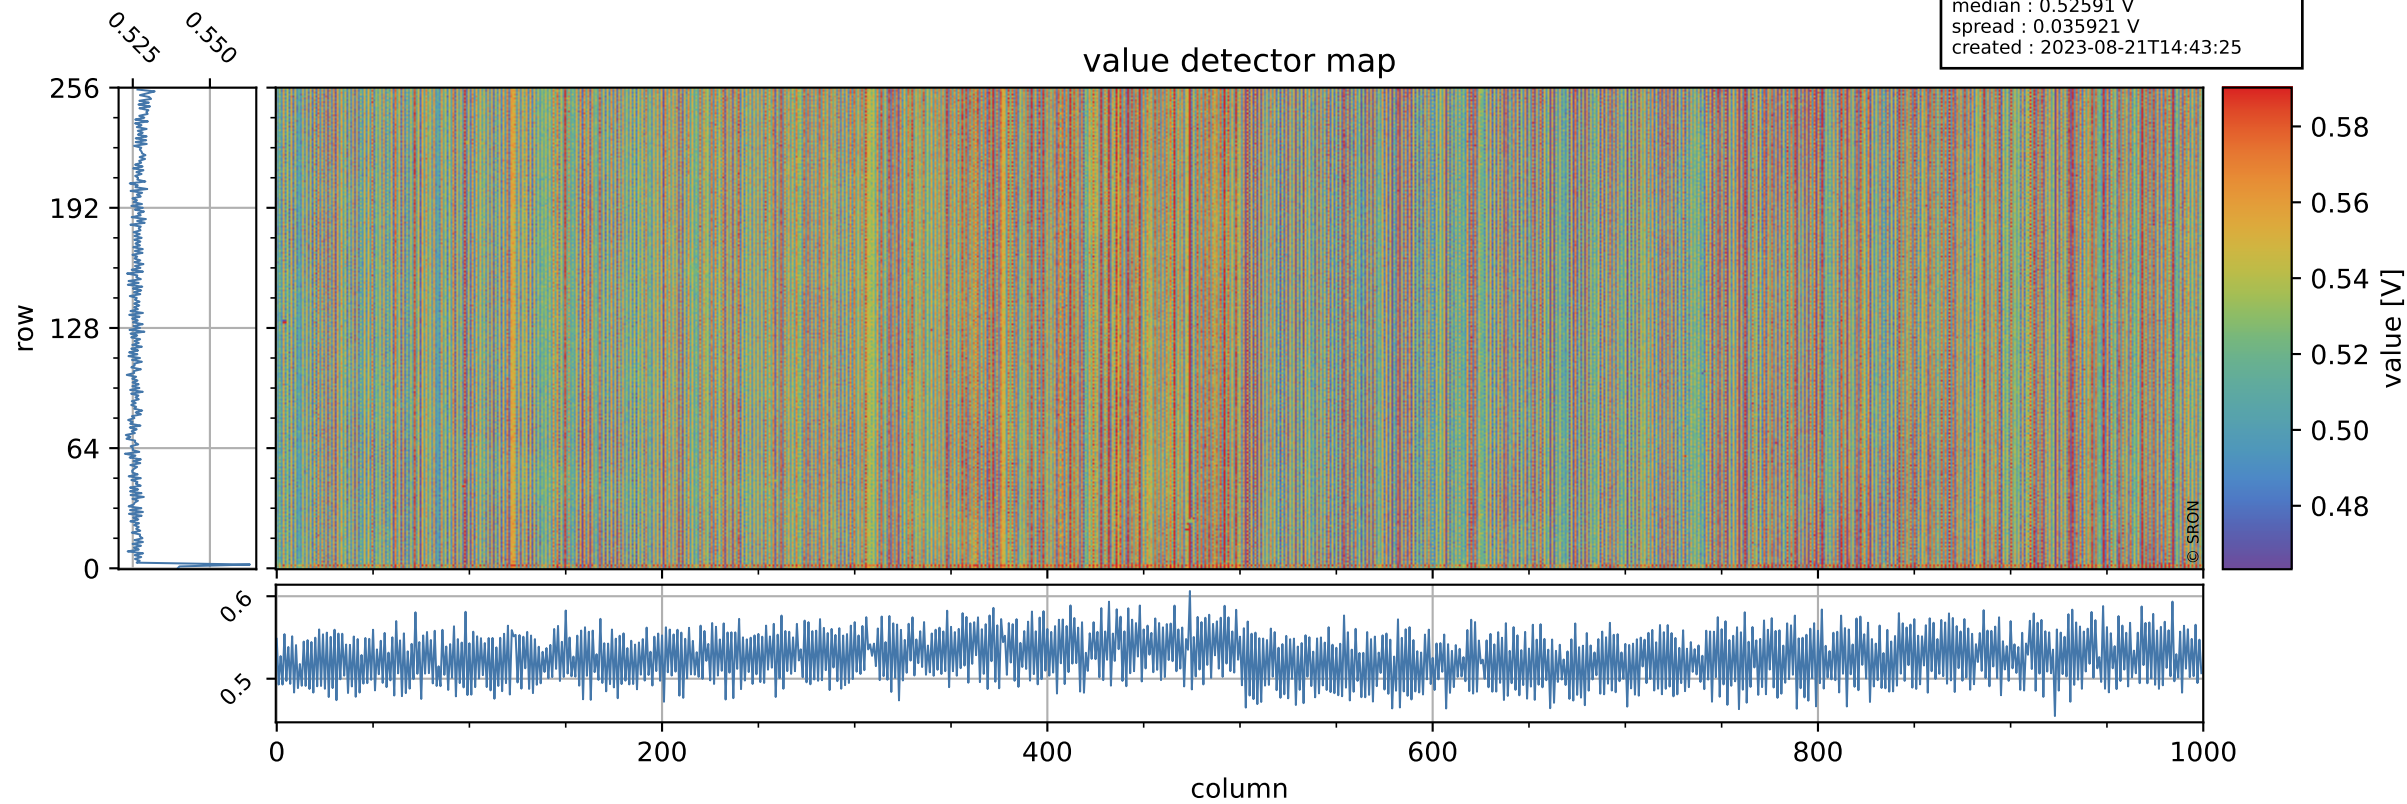

Tropomi SWIR offset (official)

orbits : 19 in [14137, 14182]
coverage : 2020-07-06 / 2020-07-09
median : 0.52591 V
spread : 0.035921 V
created : 2023-08-21T14:43:25

value detector map

Tropomi SWIR offset (official)

orbits : 19 in [14137, 14182]
coverage : 2020-07-06 / 2020-07-09
median : 29.941 μV
spread : 14.906 μV
created : 2023-08-21T14:43:25

Tropomi SWIR offset (official)

orbits : 19 in [14137, 14182]
coverage : 2020-07-06 / 2020-07-09
median : -0.10982 mV
spread : 0.37782 mV
created : 2023-08-21T14:43:26

value compared with SWIR offset CKD

Tropomi SWIR offset (official) ground-tracks of Sentinel-5P

orbits : 19 in [14137, 14182]
coverage : 2020-07-06 / 2020-07-09
created : 2023-08-21T14:43:26

Tropomi SWIR offset (official)

orbits : [2827, 14182]
coverage : 2018-04-30 / 2020-07-09
created : 2023-08-21T14:43:27

trend of detector median & temperatures