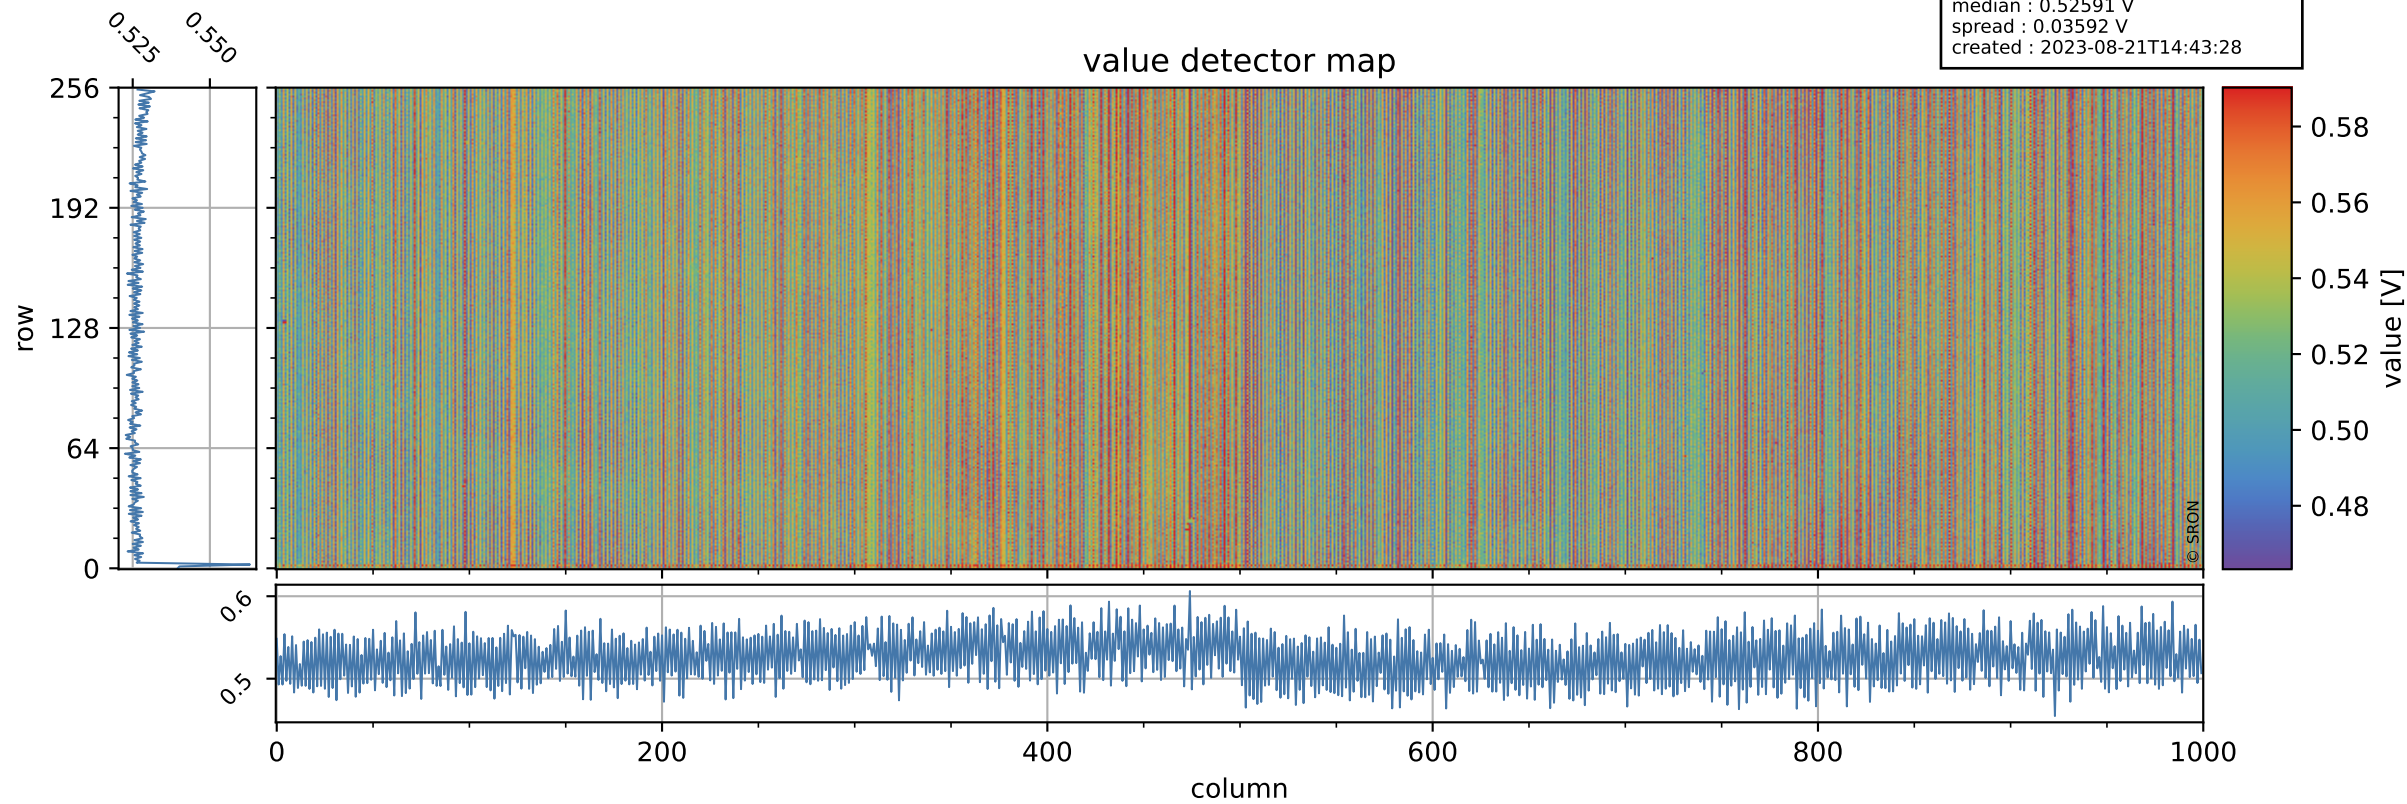

Tropomi SWIR offset (official)

orbits : 19 in [14152, 14197]
coverage : 2020-07-06 / 2020-07-10
median : 0.52591 V
spread : 0.03592 V
created : 2023-08-21T14:43:28

value detector map

Tropomi SWIR offset (official)

orbits : 19 in [14152, 14197]
coverage : 2020-07-06 / 2020-07-10
median : 31.004 μV
spread : 15.32 μV
created : 2023-08-21T14:43:28

Tropomi SWIR offset (official)

value compared with SWIR offset CKD

orbits : 19 in [14152, 14197]
coverage : 2020-07-06 / 2020-07-10
median : -0.1154 mV
spread : 0.37682 mV
created : 2023-08-21T14:43:29

Tropomi SWIR offset (official) ground-tracks of Sentinel-5P

orbits : 19 in [14152, 14197]
coverage : 2020-07-06 / 2020-07-10
created : 2023-08-21T14:43:29

Tropomi SWIR offset (official)

orbits : [2827, 14197]
coverage : 2018-04-30 / 2020-07-10
created : 2023-08-21T14:43:30

trend of detector median & temperatures