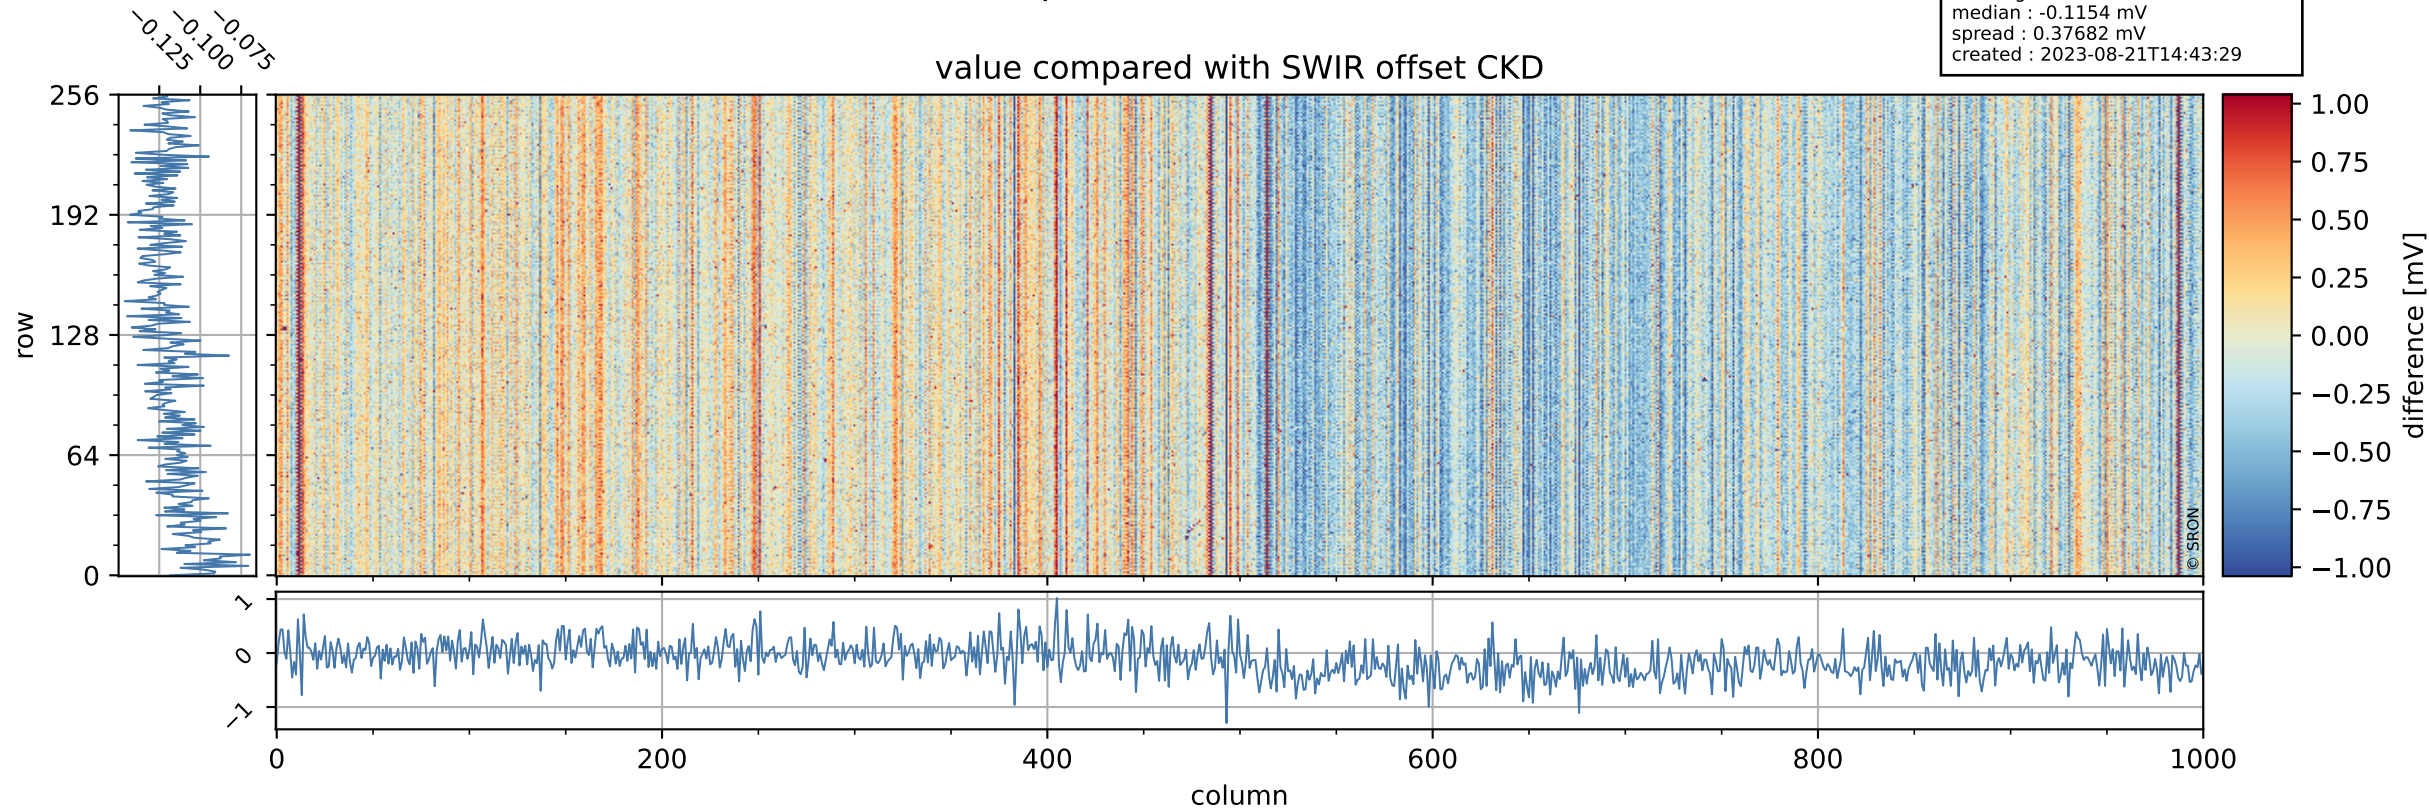

Tropomi SWIR offset (official)

orbits : 19 in [14152, 14197]
coverage : 2020-07-06 / 2020-07-10
median : 0.52591 V
spread : 0.03592 V
created : 2023-08-21T14:43:28

value detector map

Tropomi SWIR offset (official)

orbits : 19 in [14152, 14197]
coverage : 2020-07-06 / 2020-07-10
median : 31.004 μV
spread : 15.32 μV
created : 2023-08-21T14:43:28

Tropomi SWIR offset (official)

value compared with SWIR offset CKD

orbits : 19 in [14152, 14197]
coverage : 2020-07-06 / 2020-07-10
median : -0.1154 mV
spread : 0.37682 mV
created : 2023-08-21T14:43:29

Tropomi SWIR offset (official) ground-tracks of Sentinel-5P

orbits : 19 in [14152, 14197]
coverage : 2020-07-06 / 2020-07-10
created : 2023-08-21T14:43:29

Tropomi SWIR offset (official)

orbits : [2827, 14197]
coverage : 2018-04-30 / 2020-07-10
created : 2023-08-21T14:43:30

trend of detector median & temperatures