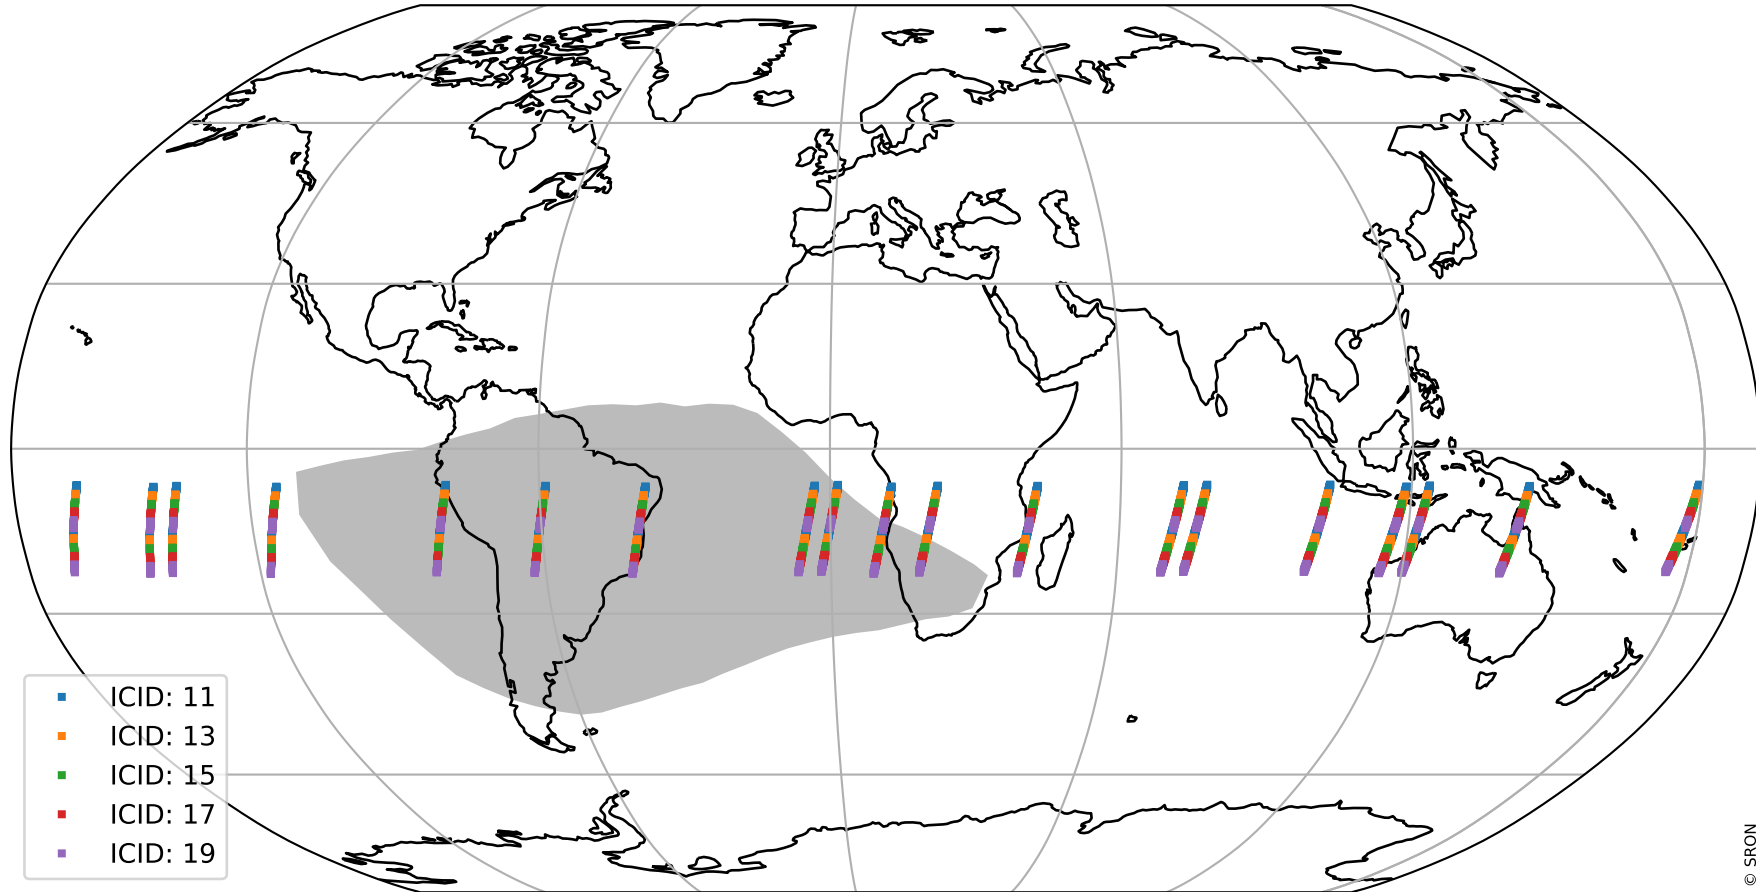

Tropomi SWIR offset (official)

orbits : 19 in [14152, 14197]
coverage : 2020-07-06 / 2020-07-10
median : 0.52591 V
spread : 0.03592 V
created : 2023-08-21T14:43:28

value detector map

Tropomi SWIR offset (official)

orbits : 19 in [14152, 14197]
coverage : 2020-07-06 / 2020-07-10
median : 31.004 μV
spread : 15.32 μV
created : 2023-08-21T14:43:28

Tropomi SWIR offset (official)

value compared with SWIR offset CKD

orbits : 19 in [14152, 14197]
coverage : 2020-07-06 / 2020-07-10
median : -0.1154 mV
spread : 0.37682 mV
created : 2023-08-21T14:43:29

Tropomi SWIR offset (official) ground-tracks of Sentinel-5P

orbits : 19 in [14152, 14197]
coverage : 2020-07-06 / 2020-07-10
created : 2023-08-21T14:43:29

Tropomi SWIR offset (official)

orbits : [2827, 14197]
coverage : 2018-04-30 / 2020-07-10
created : 2023-08-21T14:43:30

trend of detector median & temperatures