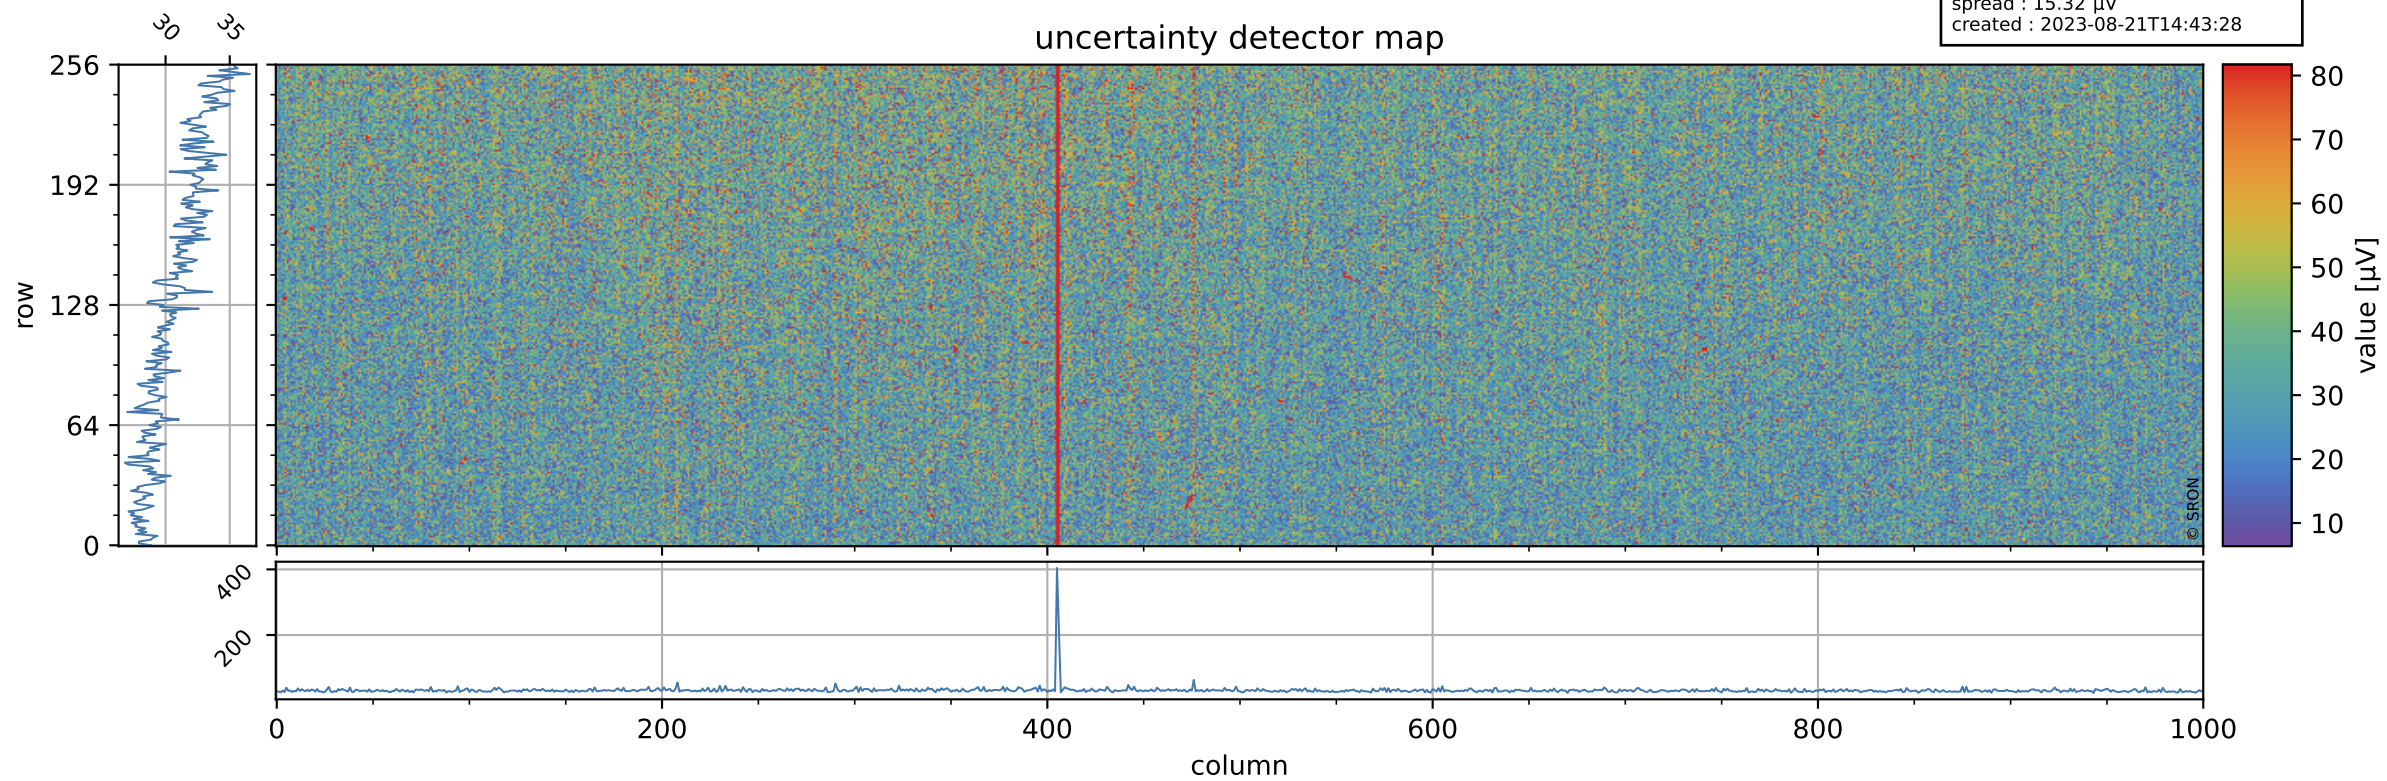

Tropomi SWIR offset (official)

orbits : 19 in [14152, 14197]
coverage : 2020-07-06 / 2020-07-10
median : 0.52591 V
spread : 0.03592 V
created : 2023-08-21T14:43:28

value detector map

Tropomi SWIR offset (official)

orbits : 19 in [14152, 14197]
coverage : 2020-07-06 / 2020-07-10
median : 31.004 μV
spread : 15.32 μV
created : 2023-08-21T14:43:28

Tropomi SWIR offset (official)

value compared with SWIR offset CKD

orbits : 19 in [14152, 14197]
coverage : 2020-07-06 / 2020-07-10
median : -0.1154 mV
spread : 0.37682 mV
created : 2023-08-21T14:43:29

Tropomi SWIR offset (official) ground-tracks of Sentinel-5P

orbits : 19 in [14152, 14197]
coverage : 2020-07-06 / 2020-07-10
created : 2023-08-21T14:43:29

Tropomi SWIR offset (official)

orbits : [2827, 14197]
coverage : 2018-04-30 / 2020-07-10
created : 2023-08-21T14:43:30

trend of detector median & temperatures