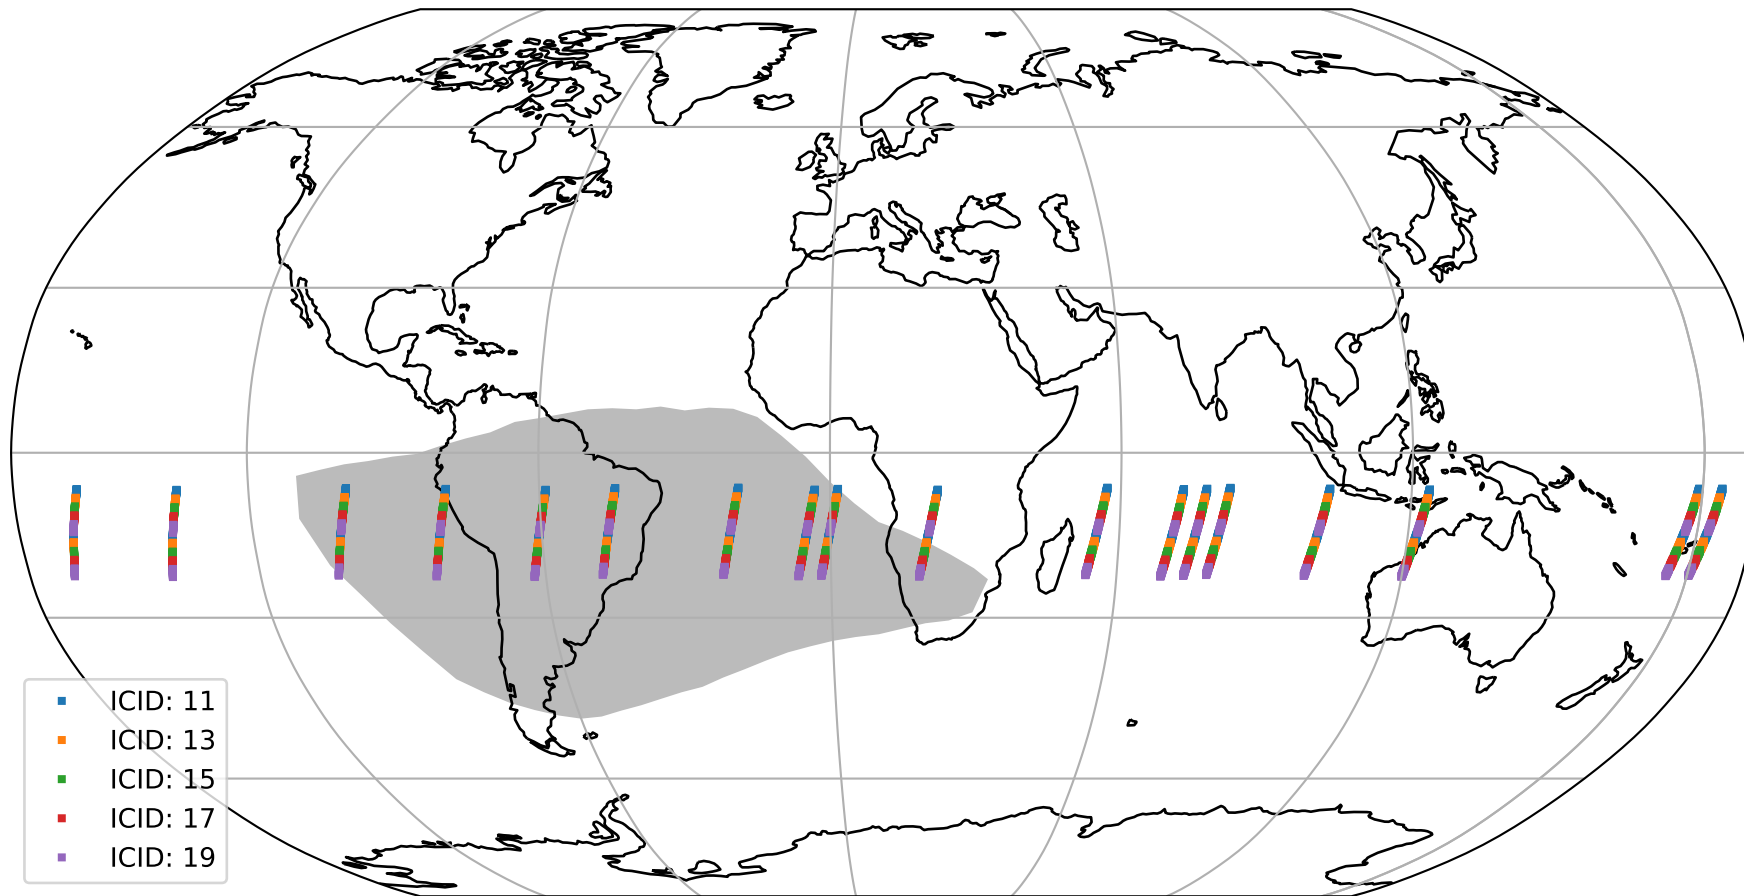

# Tropomi SWIR offset (official)

orbits : 18 in [14167, 14212]  
coverage : 2020-07-08 / 2020-07-11  
median : 33.593  $\mu\text{V}$   
spread : 16.434  $\mu\text{V}$   
created : 2023-08-21T14:43:31

# Tropomi SWIR offset (official)

orbits : 18 in [14167, 14212]  
coverage : 2020-07-08 / 2020-07-11  
median : -0.12425 mV  
spread : 0.37829 mV  
created : 2023-08-21T14:43:31

value compared with SWIR offset CKD

# Tropomi SWIR offset (official) ground-tracks of Sentinel-5P

orbits : 18 in [14167, 14212]  
coverage : 2020-07-08 / 2020-07-11  
created : 2023-08-21T14:43:32

# Tropomi SWIR offset (official)

orbits : [2827, 14212]  
coverage : 2018-04-30 / 2020-07-11  
created : 2023-08-21T14:43:32