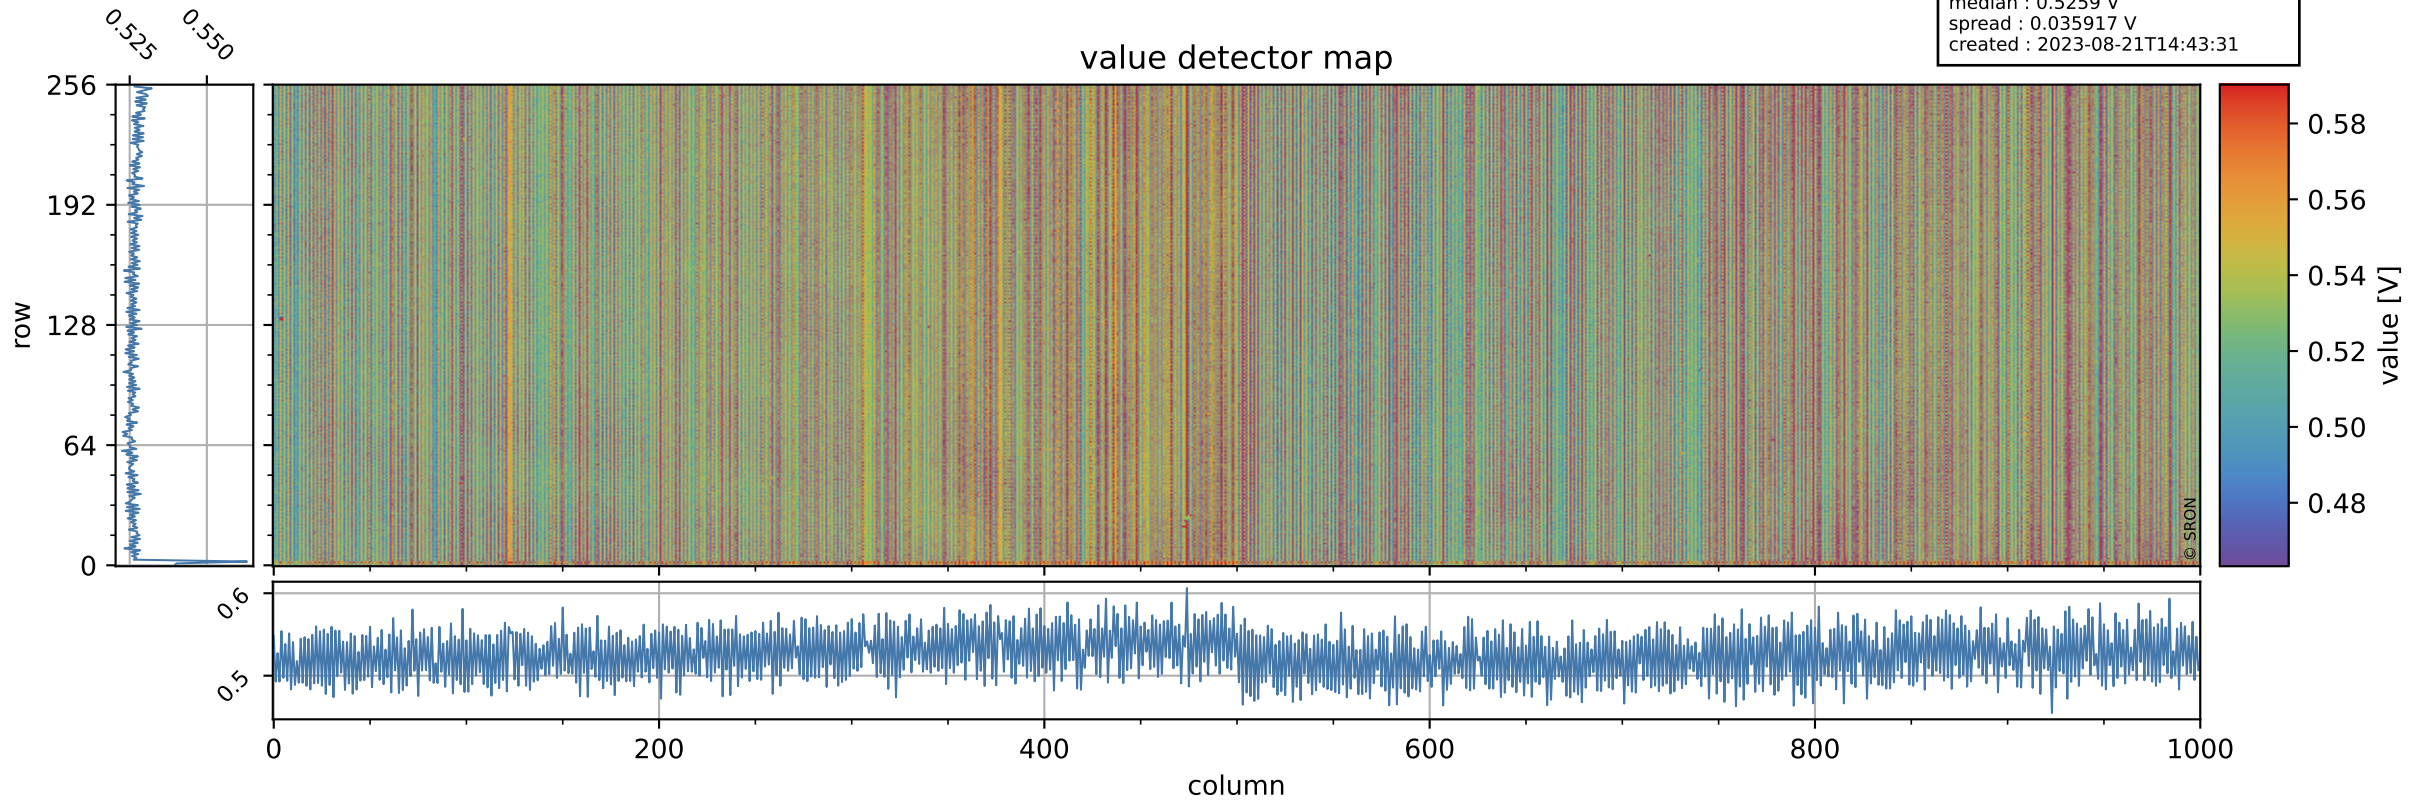

# Tropomi SWIR offset (official)

orbits : 18 in [14167, 14212]  
coverage : 2020-07-08 / 2020-07-11  
median : 0.5259 V  
spread : 0.035917 V  
created : 2023-08-21T14:43:31

## value detector map

# Tropomi SWIR offset (official)

orbits : 18 in [14167, 14212]  
coverage : 2020-07-08 / 2020-07-11  
median : 33.593  $\mu\text{V}$   
spread : 16.434  $\mu\text{V}$   
created : 2023-08-21T14:43:31

# Tropomi SWIR offset (official) ground-tracks of Sentinel-5P

orbits : 18 in [14167, 14212]  
coverage : 2020-07-08 / 2020-07-11  
created : 2023-08-21T14:43:32