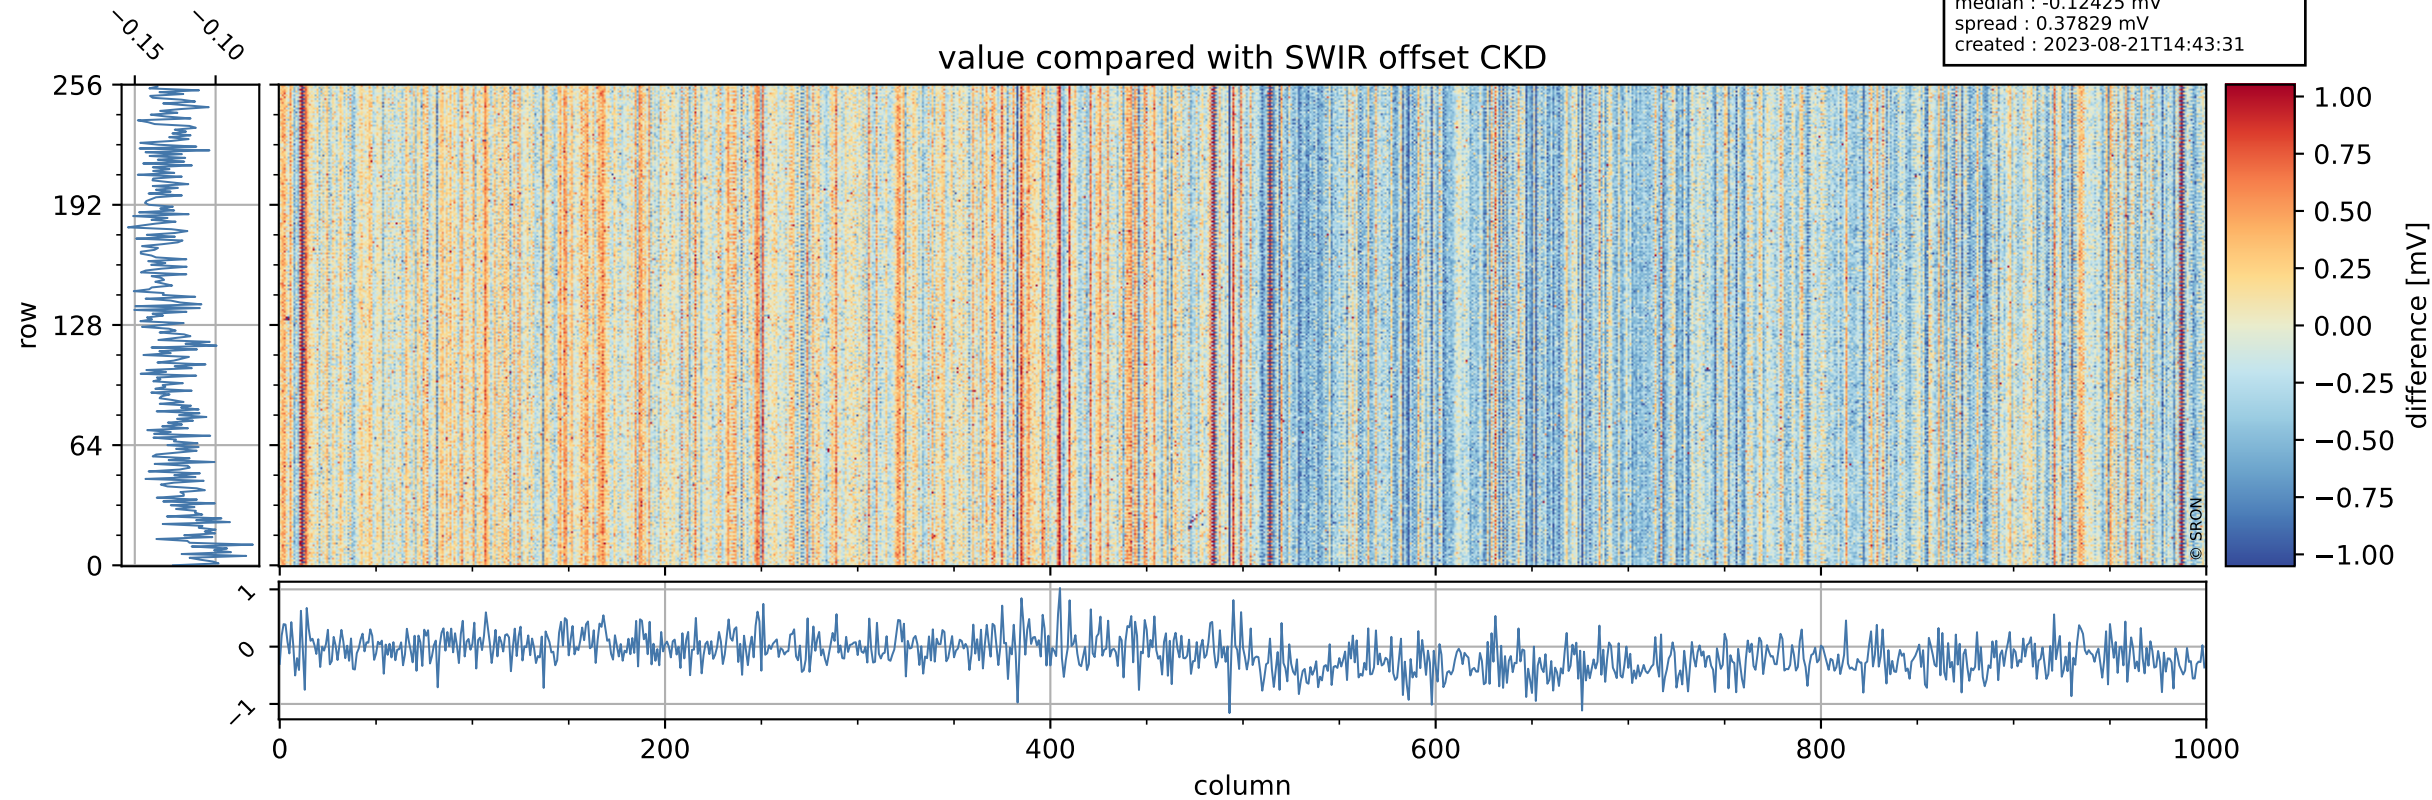

## value detector map

# Tropomi SWIR offset (official)

orbits : 18 in [14167, 14212]  
coverage : 2020-07-08 / 2020-07-11  
median : 33.593  $\mu\text{V}$   
spread : 16.434  $\mu\text{V}$   
created : 2023-08-21T14:43:31

# Tropomi SWIR offset (official)

orbits : 18 in [14167, 14212]  
coverage : 2020-07-08 / 2020-07-11  
median : -0.12425 mV  
spread : 0.37829 mV  
created : 2023-08-21T14:43:31

value compared with SWIR offset CKD

# Tropomi SWIR offset (official) ground-tracks of Sentinel-5P

orbits : 18 in [14167, 14212]  
coverage : 2020-07-08 / 2020-07-11  
created : 2023-08-21T14:43:32