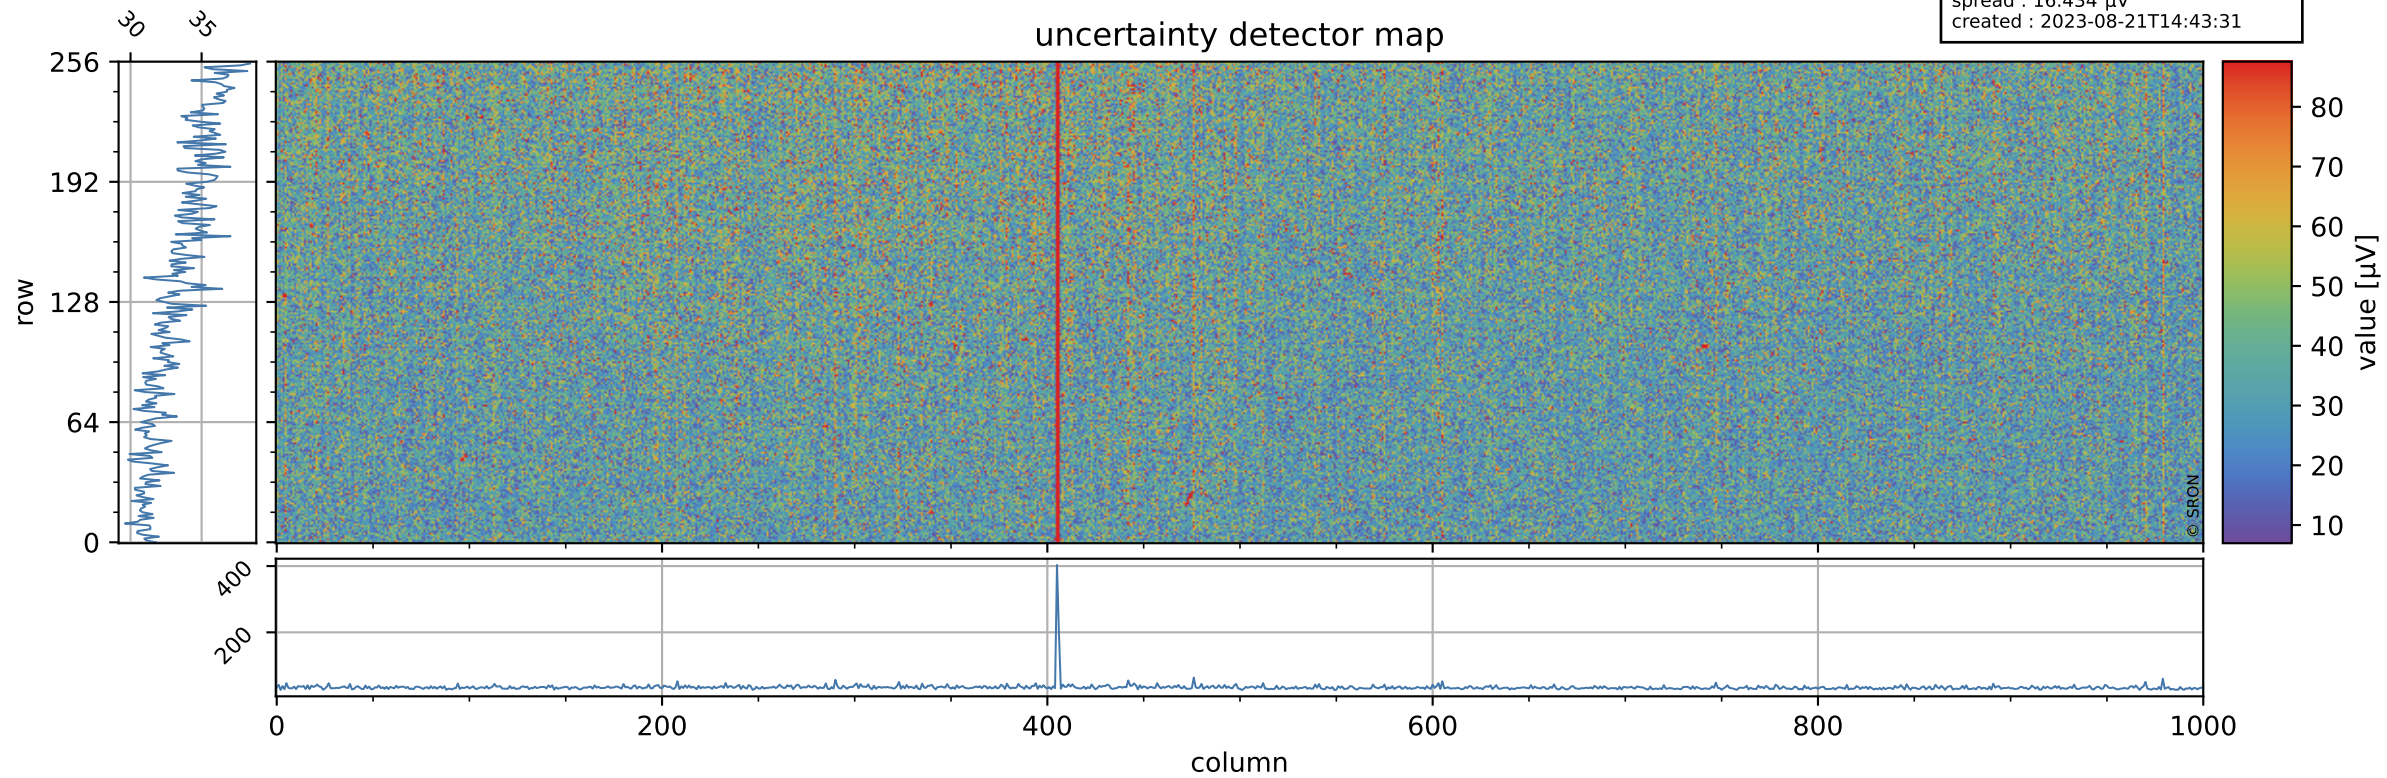

# Tropomi SWIR offset (official)

orbits : 18 in [14167, 14212]  
coverage : 2020-07-08 / 2020-07-11  
median : 0.5259 V  
spread : 0.035917 V  
created : 2023-08-21T14:43:31

## value detector map

# Tropomi SWIR offset (official)

orbits : 18 in [14167, 14212]  
coverage : 2020-07-08 / 2020-07-11  
median : 33.593  $\mu\text{V}$   
spread : 16.434  $\mu\text{V}$   
created : 2023-08-21T14:43:31

# Tropomi SWIR offset (official) ground-tracks of Sentinel-5P

orbits : 18 in [14167, 14212]  
coverage : 2020-07-08 / 2020-07-11  
created : 2023-08-21T14:43:32