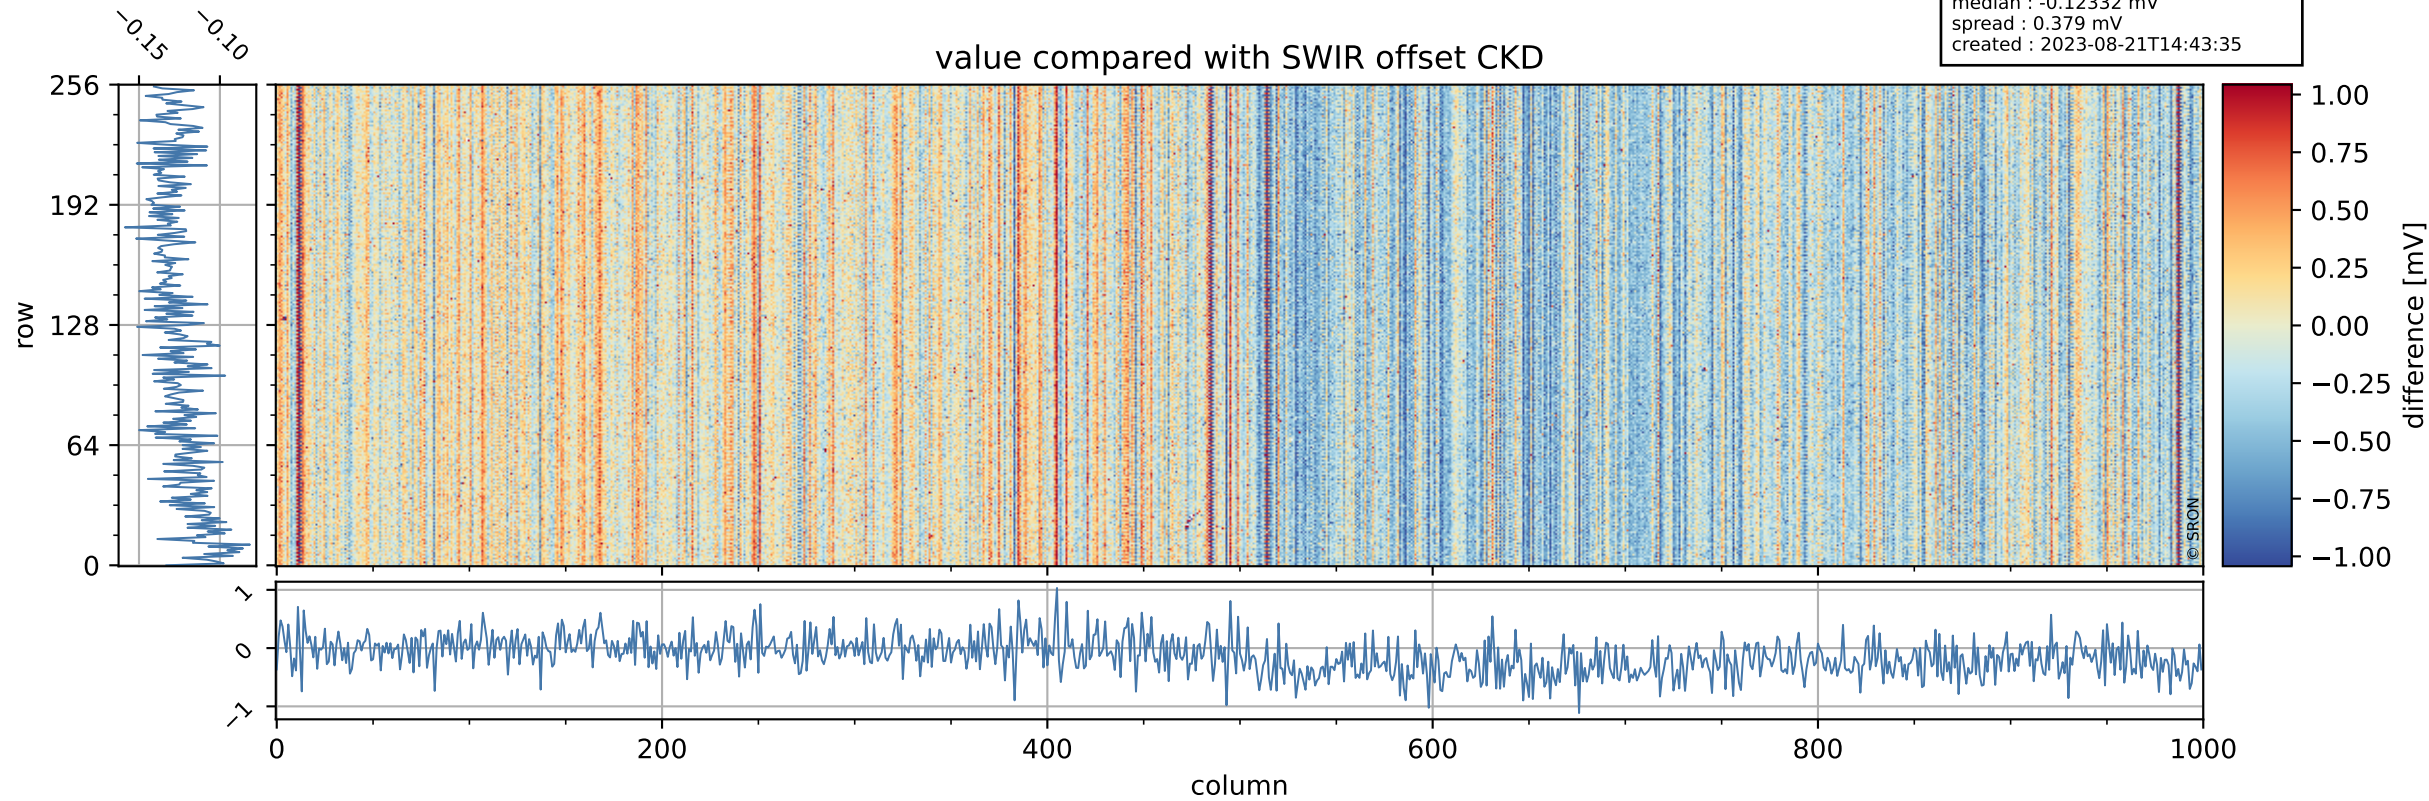

Tropomi SWIR offset (official)

orbits : 19 in [14182, 14227]
coverage : 2020-07-09 / 2020-07-12
median : 0.5259 V
spread : 0.035914 V
created : 2023-08-21T14:43:33

value detector map

Tropomi SWIR offset (official)

orbits : 19 in [14182, 14227]
coverage : 2020-07-09 / 2020-07-12
median : 31.351 μV
spread : 15.514 μV
created : 2023-08-21T14:43:34

Tropomi SWIR offset (official)

orbits : 19 in [14182, 14227]
coverage : 2020-07-09 / 2020-07-12
median : -0.12332 mV
spread : 0.379 mV
created : 2023-08-21T14:43:35

value compared with SWIR offset CKD

Tropomi SWIR offset (official) ground-tracks of Sentinel-5P

orbits : 19 in [14182, 14227]
coverage : 2020-07-09 / 2020-07-12
created : 2023-08-21T14:43:35

Tropomi SWIR offset (official)

orbits : [2827, 14227]
coverage : 2018-04-30 / 2020-07-12
created : 2023-08-21T14:43:36

trend of detector median & temperatures