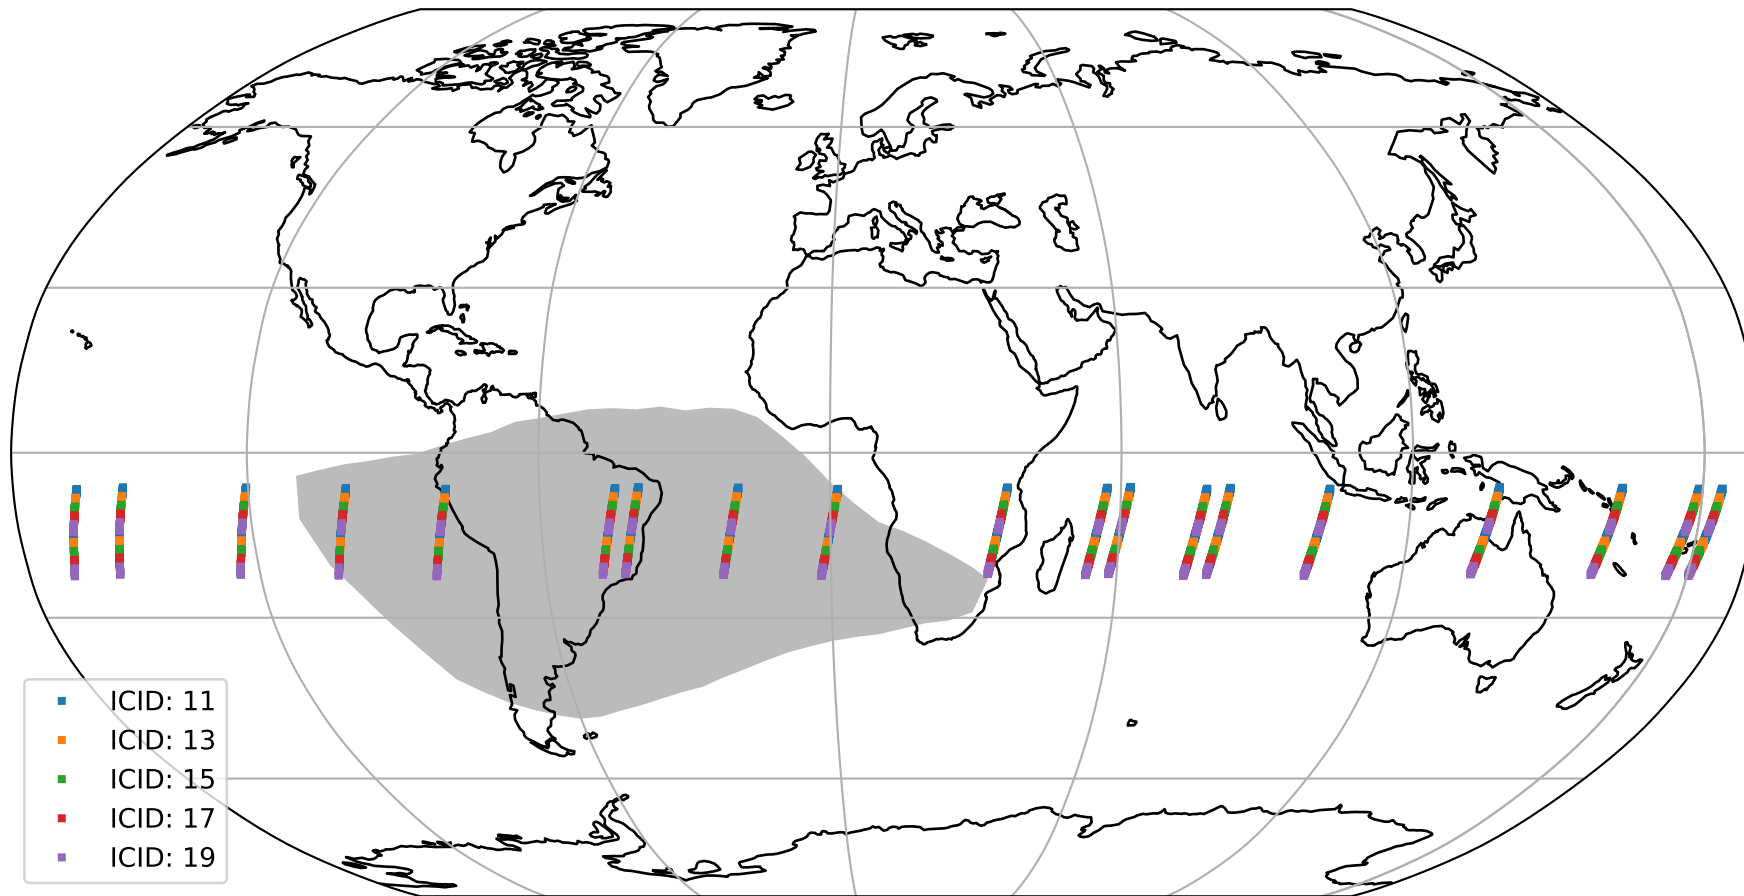

Tropomi SWIR offset (official)

orbits : 19 in [14182, 14227]
coverage : 2020-07-09 / 2020-07-12
median : 0.5259 V
spread : 0.035914 V
created : 2023-08-21T14:43:33

value detector map

Tropomi SWIR offset (official)

orbits : 19 in [14182, 14227]
coverage : 2020-07-09 / 2020-07-12
median : 31.351 μV
spread : 15.514 μV
created : 2023-08-21T14:43:34

Tropomi SWIR offset (official)

orbits : 19 in [14182, 14227]
coverage : 2020-07-09 / 2020-07-12
median : -0.12332 mV
spread : 0.379 mV
created : 2023-08-21T14:43:35

value compared with SWIR offset CKD

Tropomi SWIR offset (official) ground-tracks of Sentinel-5P

orbits : 19 in [14182, 14227]
coverage : 2020-07-09 / 2020-07-12
created : 2023-08-21T14:43:35

Tropomi SWIR offset (official)

orbits : [2827, 14227]
coverage : 2018-04-30 / 2020-07-12
created : 2023-08-21T14:43:36

trend of detector median & temperatures