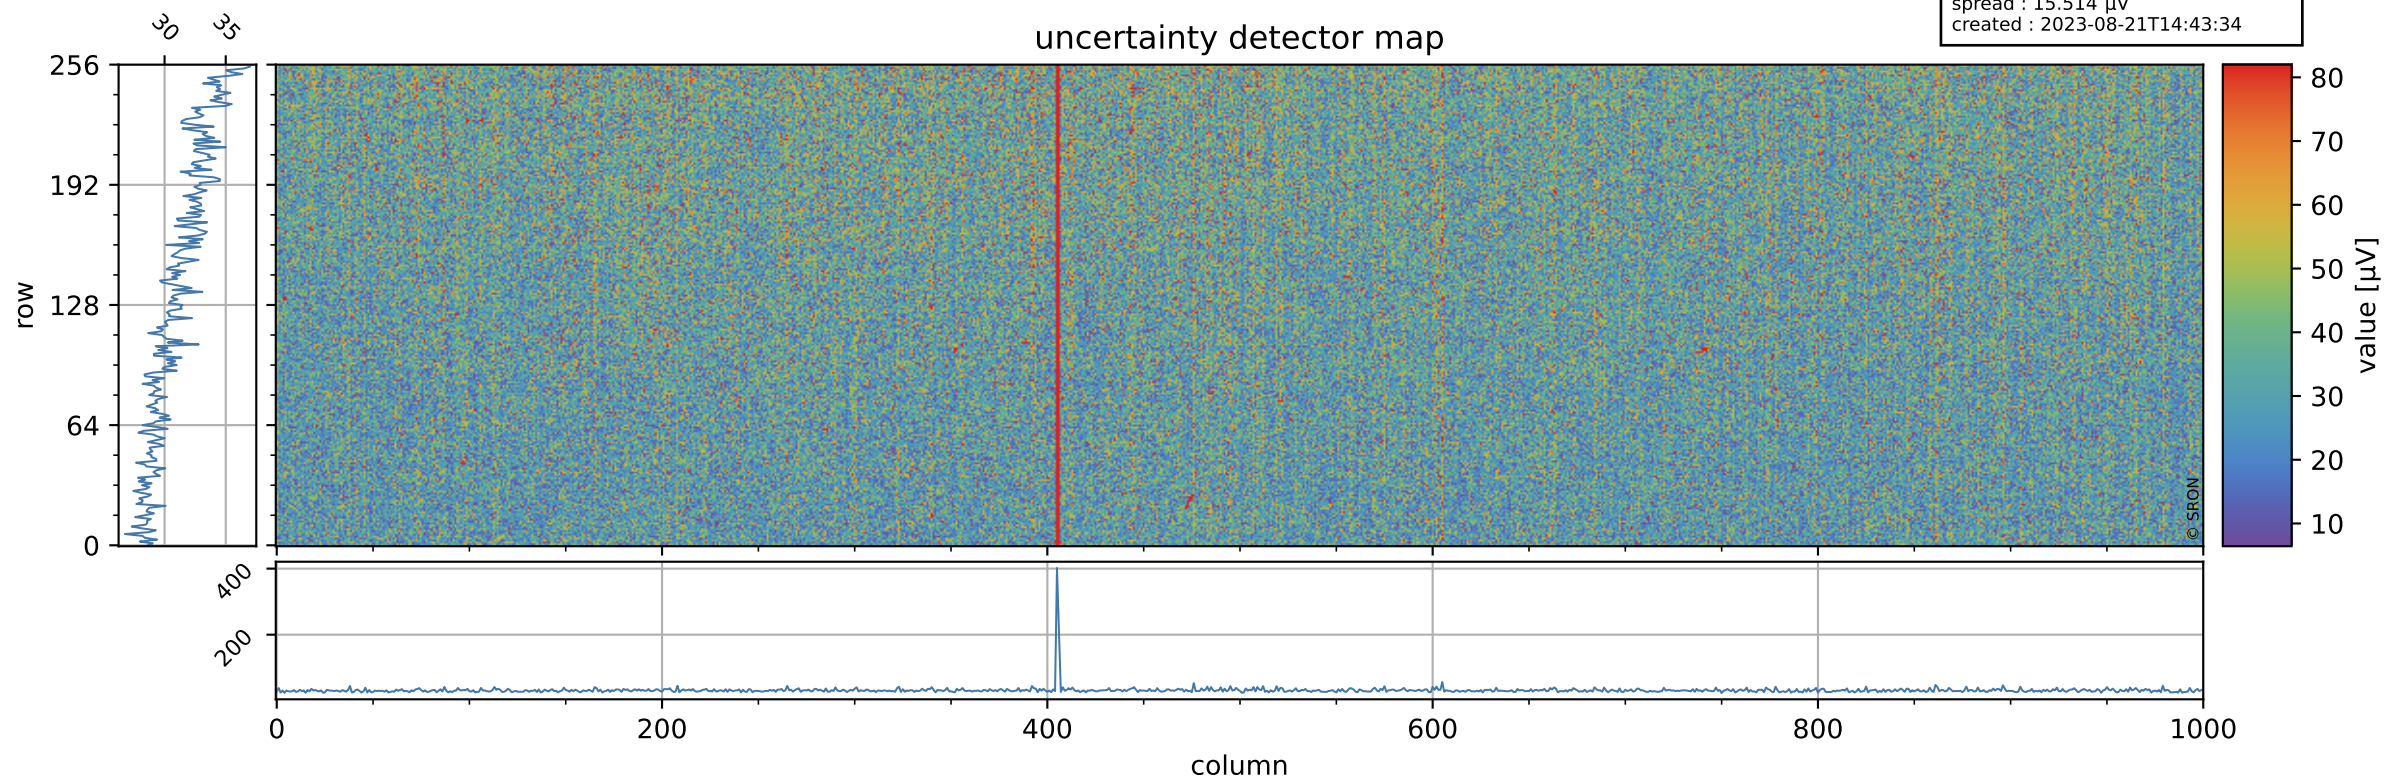

Tropomi SWIR offset (official)

orbits : 19 in [14182, 14227]
coverage : 2020-07-09 / 2020-07-12
median : 0.5259 V
spread : 0.035914 V
created : 2023-08-21T14:43:33

value detector map

Tropomi SWIR offset (official)

orbits : 19 in [14182, 14227]
coverage : 2020-07-09 / 2020-07-12
median : 31.351 μV
spread : 15.514 μV
created : 2023-08-21T14:43:34

Tropomi SWIR offset (official)

orbits : 19 in [14182, 14227]
coverage : 2020-07-09 / 2020-07-12
median : -0.12332 mV
spread : 0.379 mV
created : 2023-08-21T14:43:35

value compared with SWIR offset CKD

Tropomi SWIR offset (official) ground-tracks of Sentinel-5P

orbits : 19 in [14182, 14227]
coverage : 2020-07-09 / 2020-07-12
created : 2023-08-21T14:43:35

Tropomi SWIR offset (official)

orbits : [2827, 14227]
coverage : 2018-04-30 / 2020-07-12
created : 2023-08-21T14:43:36

trend of detector median & temperatures