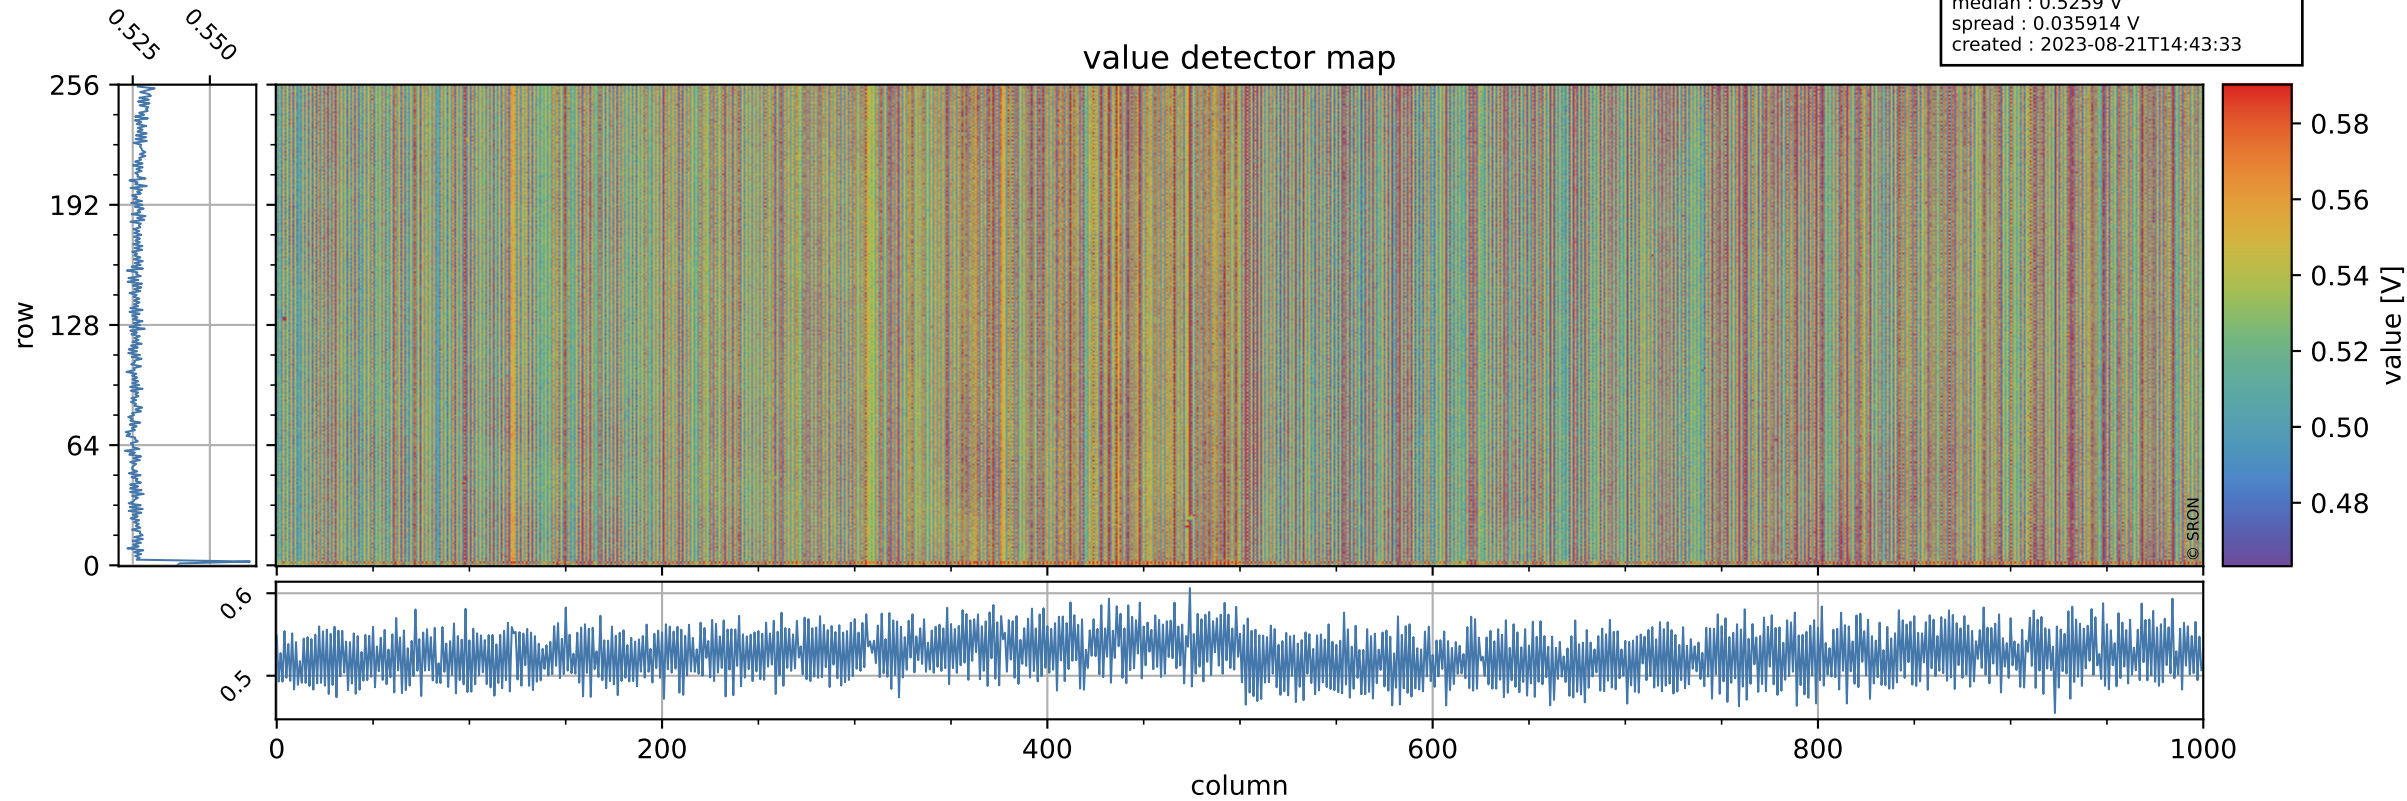

Tropomi SWIR offset (official)

orbits : 19 in [14182, 14227]
coverage : 2020-07-09 / 2020-07-12
median : 0.5259 V
spread : 0.035914 V
created : 2023-08-21T14:43:33

value detector map

Tropomi SWIR offset (official)

orbits : 19 in [14182, 14227]
coverage : 2020-07-09 / 2020-07-12
median : 31.351 μV
spread : 15.514 μV
created : 2023-08-21T14:43:34

Tropomi SWIR offset (official)

orbits : 19 in [14182, 14227]
coverage : 2020-07-09 / 2020-07-12
median : -0.12332 mV
spread : 0.379 mV
created : 2023-08-21T14:43:35

value compared with SWIR offset CKD

Tropomi SWIR offset (official) ground-tracks of Sentinel-5P

orbits : 19 in [14182, 14227]
coverage : 2020-07-09 / 2020-07-12
created : 2023-08-21T14:43:35

Tropomi SWIR offset (official)

orbits : [2827, 14227]
coverage : 2018-04-30 / 2020-07-12
created : 2023-08-21T14:43:36

trend of detector median & temperatures