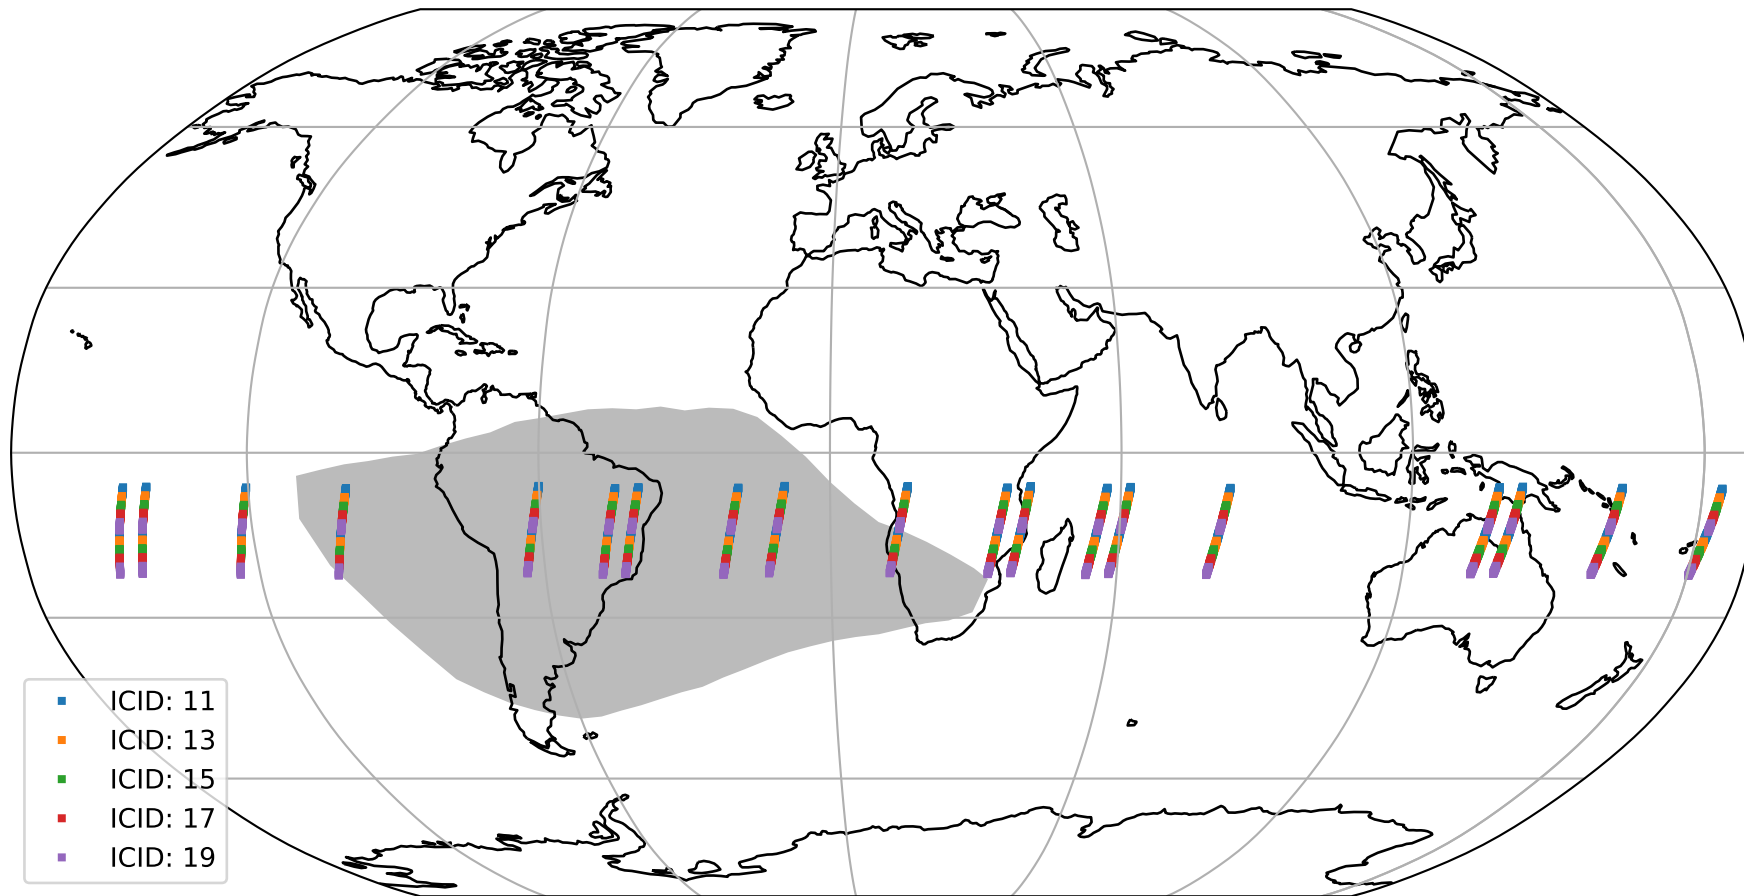

# Tropomi SWIR offset (official)

orbits : 19 in [14197, 14242]  
coverage : 2020-07-10 / 2020-07-13  
median : 30.496  $\mu\text{V}$   
spread : 15.164  $\mu\text{V}$   
created : 2023-08-21T14:43:37

# Tropomi SWIR offset (official)

orbits : 19 in [14197, 14242]  
coverage : 2020-07-10 / 2020-07-13  
median : -0.11876 mV  
spread : 0.37936 mV  
created : 2023-08-21T14:43:38

value compared with SWIR offset CKD

# Tropomi SWIR offset (official) ground-tracks of Sentinel-5P

orbits : 19 in [14197, 14242]  
coverage : 2020-07-10 / 2020-07-13  
created : 2023-08-21T14:43:38

# Tropomi SWIR offset (official)

orbits : [2827, 14242]  
coverage : 2018-04-30 / 2020-07-13  
created : 2023-08-21T14:43:39