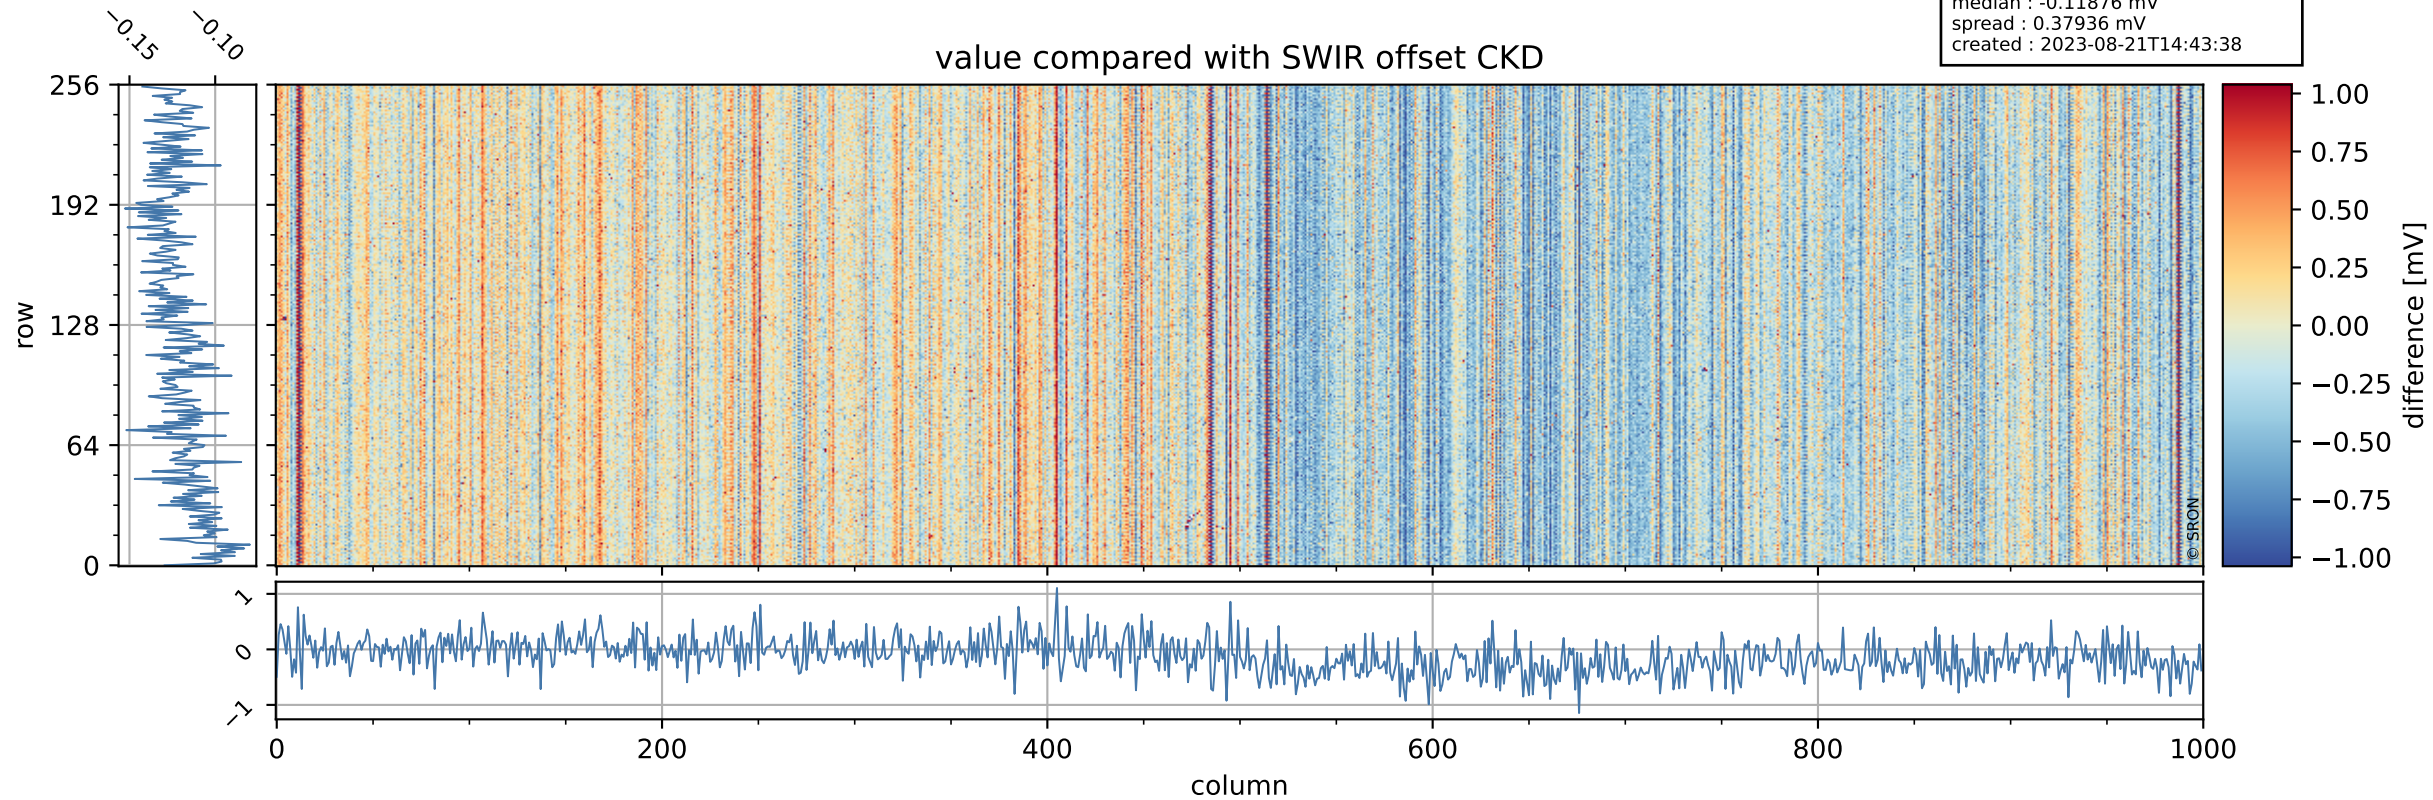

## value detector map

# Tropomi SWIR offset (official)

orbits : 19 in [14197, 14242]  
coverage : 2020-07-10 / 2020-07-13  
median : 30.496  $\mu\text{V}$   
spread : 15.164  $\mu\text{V}$   
created : 2023-08-21T14:43:37

# Tropomi SWIR offset (official)

orbits : 19 in [14197, 14242]  
coverage : 2020-07-10 / 2020-07-13  
median : -0.11876 mV  
spread : 0.37936 mV  
created : 2023-08-21T14:43:38

value compared with SWIR offset CKD

# Tropomi SWIR offset (official) ground-tracks of Sentinel-5P

orbits : 19 in [14197, 14242]  
coverage : 2020-07-10 / 2020-07-13  
created : 2023-08-21T14:43:38