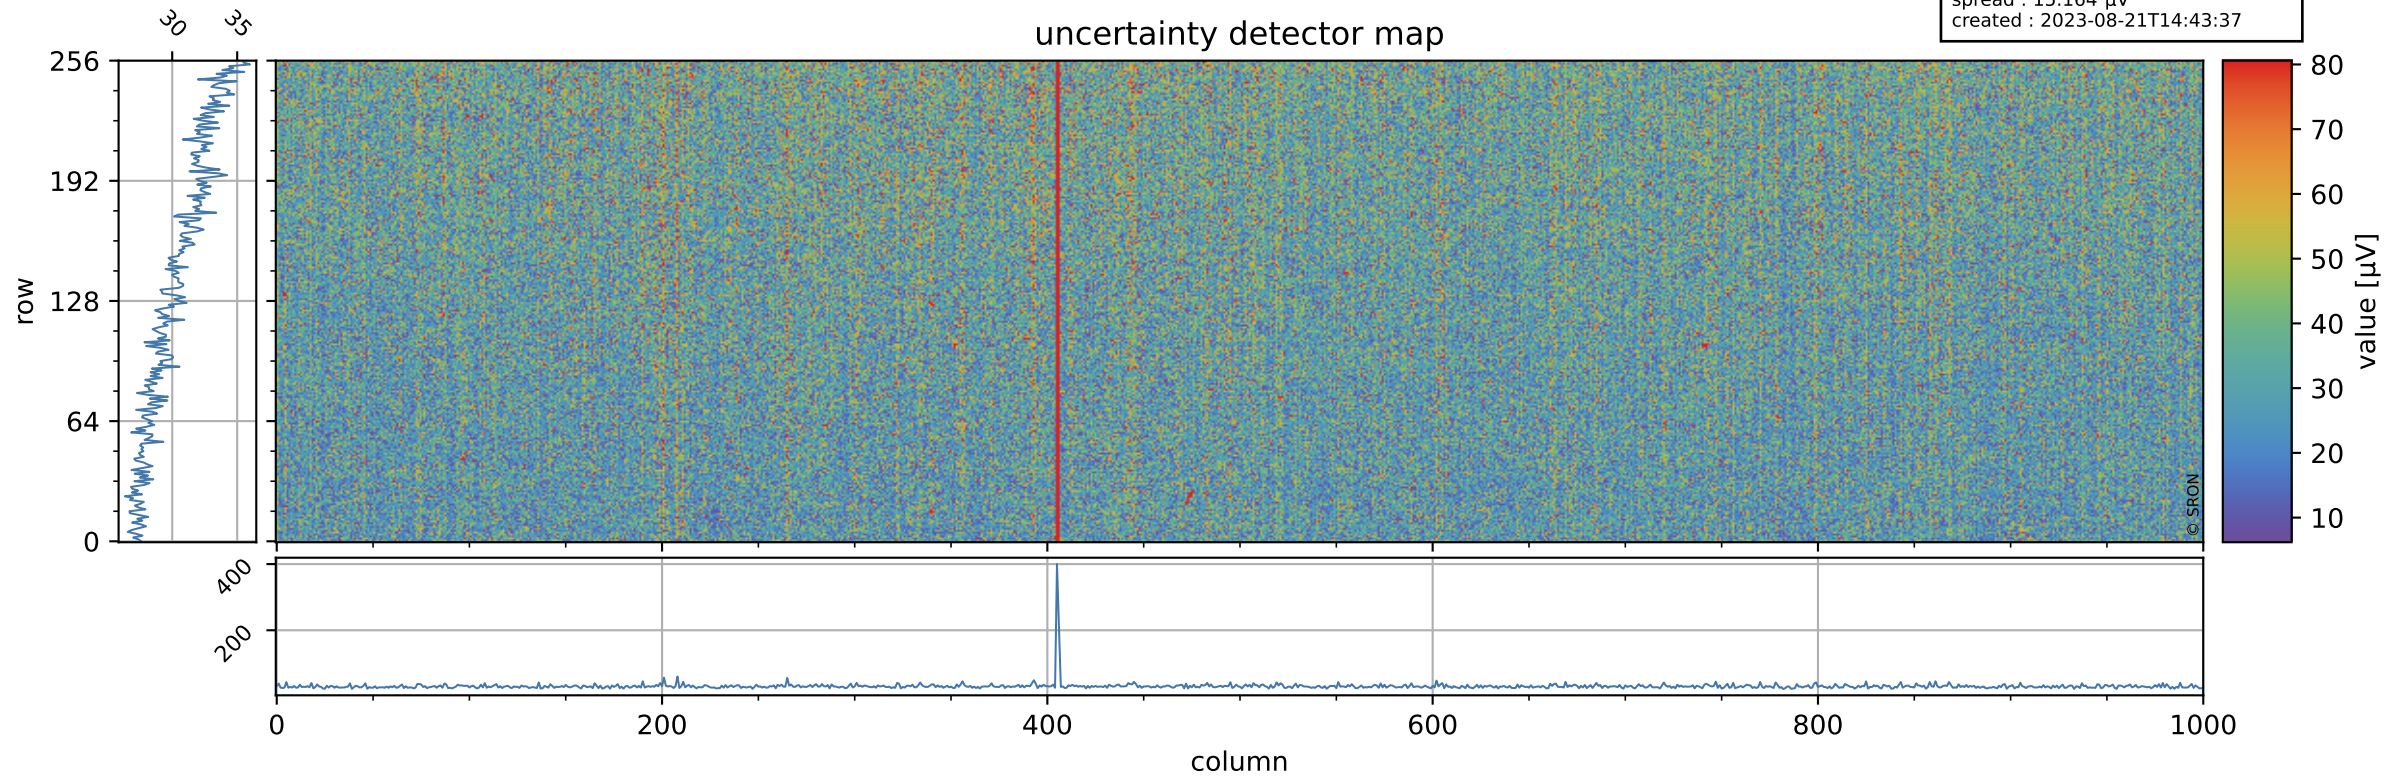

# Tropomi SWIR offset (official)

orbits : 19 in [14197, 14242]  
coverage : 2020-07-10 / 2020-07-13  
median : 0.5259 V  
spread : 0.035912 V  
created : 2023-08-21T14:43:37

## value detector map

# Tropomi SWIR offset (official)

orbits : 19 in [14197, 14242]  
coverage : 2020-07-10 / 2020-07-13  
median : 30.496  $\mu\text{V}$   
spread : 15.164  $\mu\text{V}$   
created : 2023-08-21T14:43:37

# Tropomi SWIR offset (official) ground-tracks of Sentinel-5P

orbits : 19 in [14197, 14242]  
coverage : 2020-07-10 / 2020-07-13  
created : 2023-08-21T14:43:38