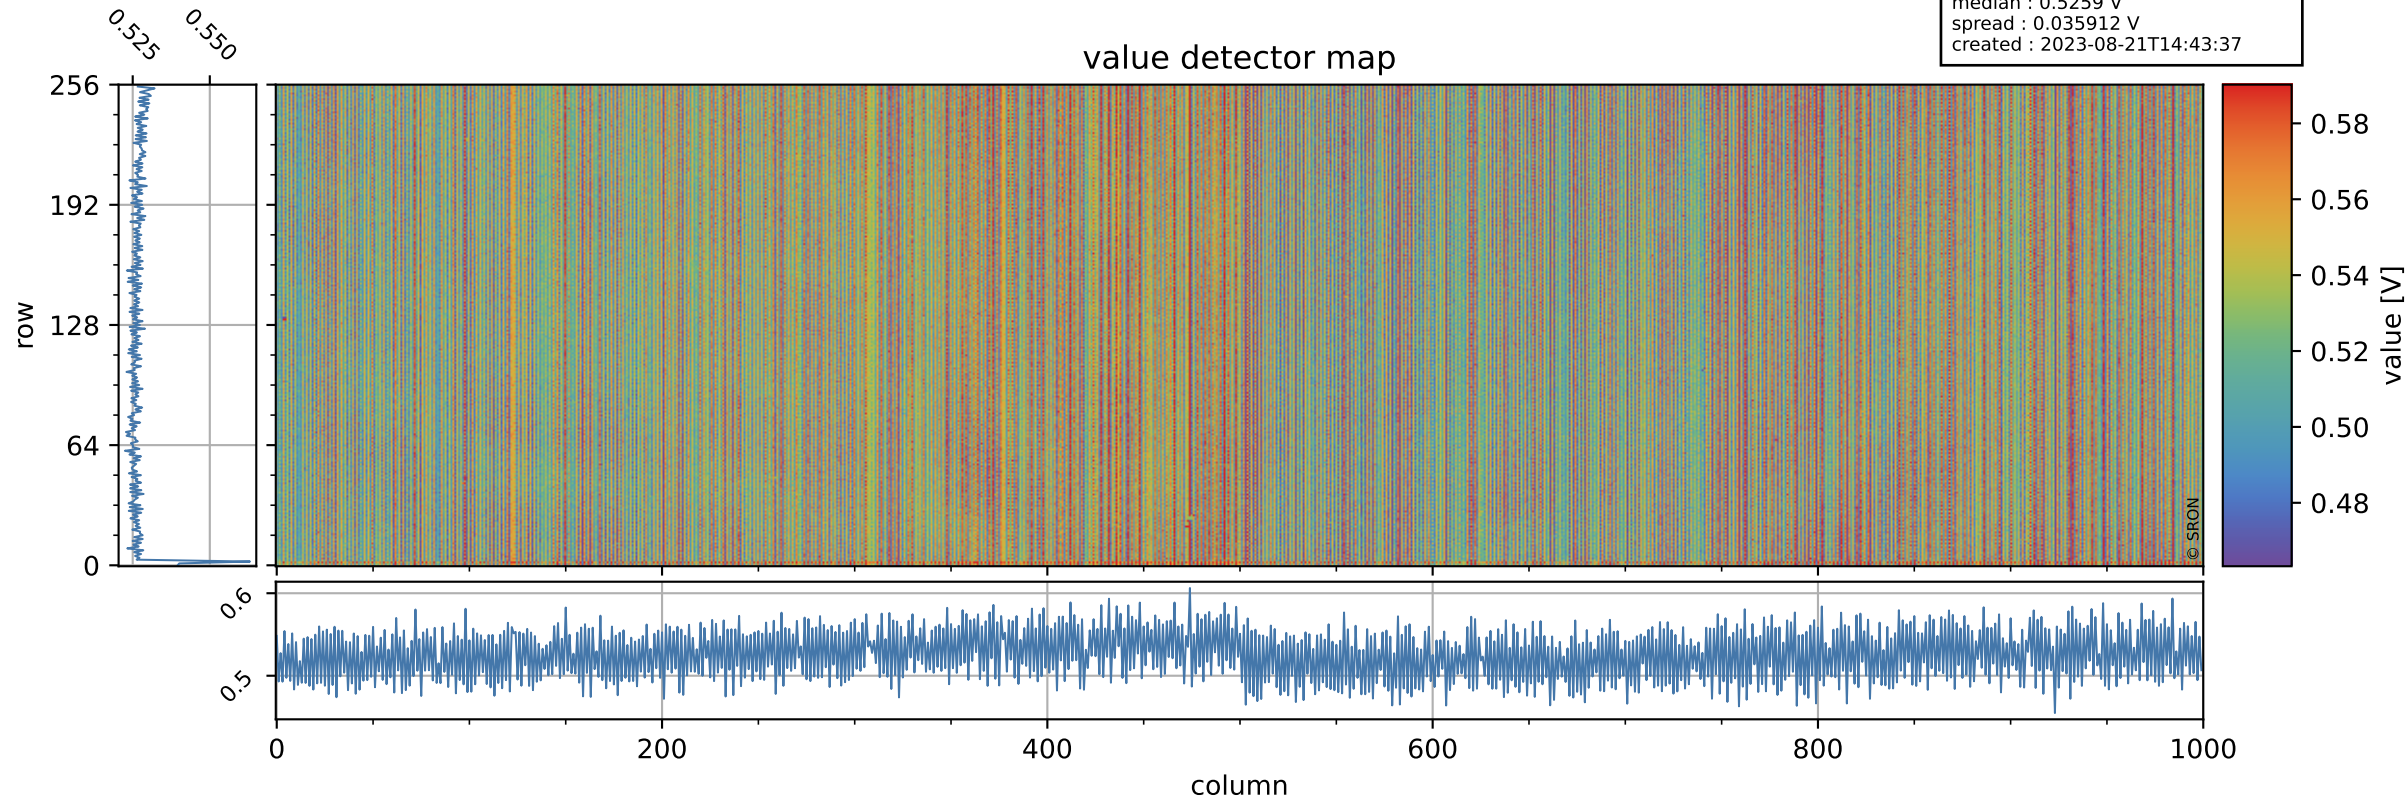

# Tropomi SWIR offset (official)

orbits : 19 in [14197, 14242]  
coverage : 2020-07-10 / 2020-07-13  
median : 0.5259 V  
spread : 0.035912 V  
created : 2023-08-21T14:43:37

## value detector map

# Tropomi SWIR offset (official)

orbits : 19 in [14197, 14242]  
coverage : 2020-07-10 / 2020-07-13  
median : 30.496  $\mu\text{V}$   
spread : 15.164  $\mu\text{V}$   
created : 2023-08-21T14:43:37

# Tropomi SWIR offset (official) ground-tracks of Sentinel-5P

orbits : 19 in [14197, 14242]  
coverage : 2020-07-10 / 2020-07-13  
created : 2023-08-21T14:43:38