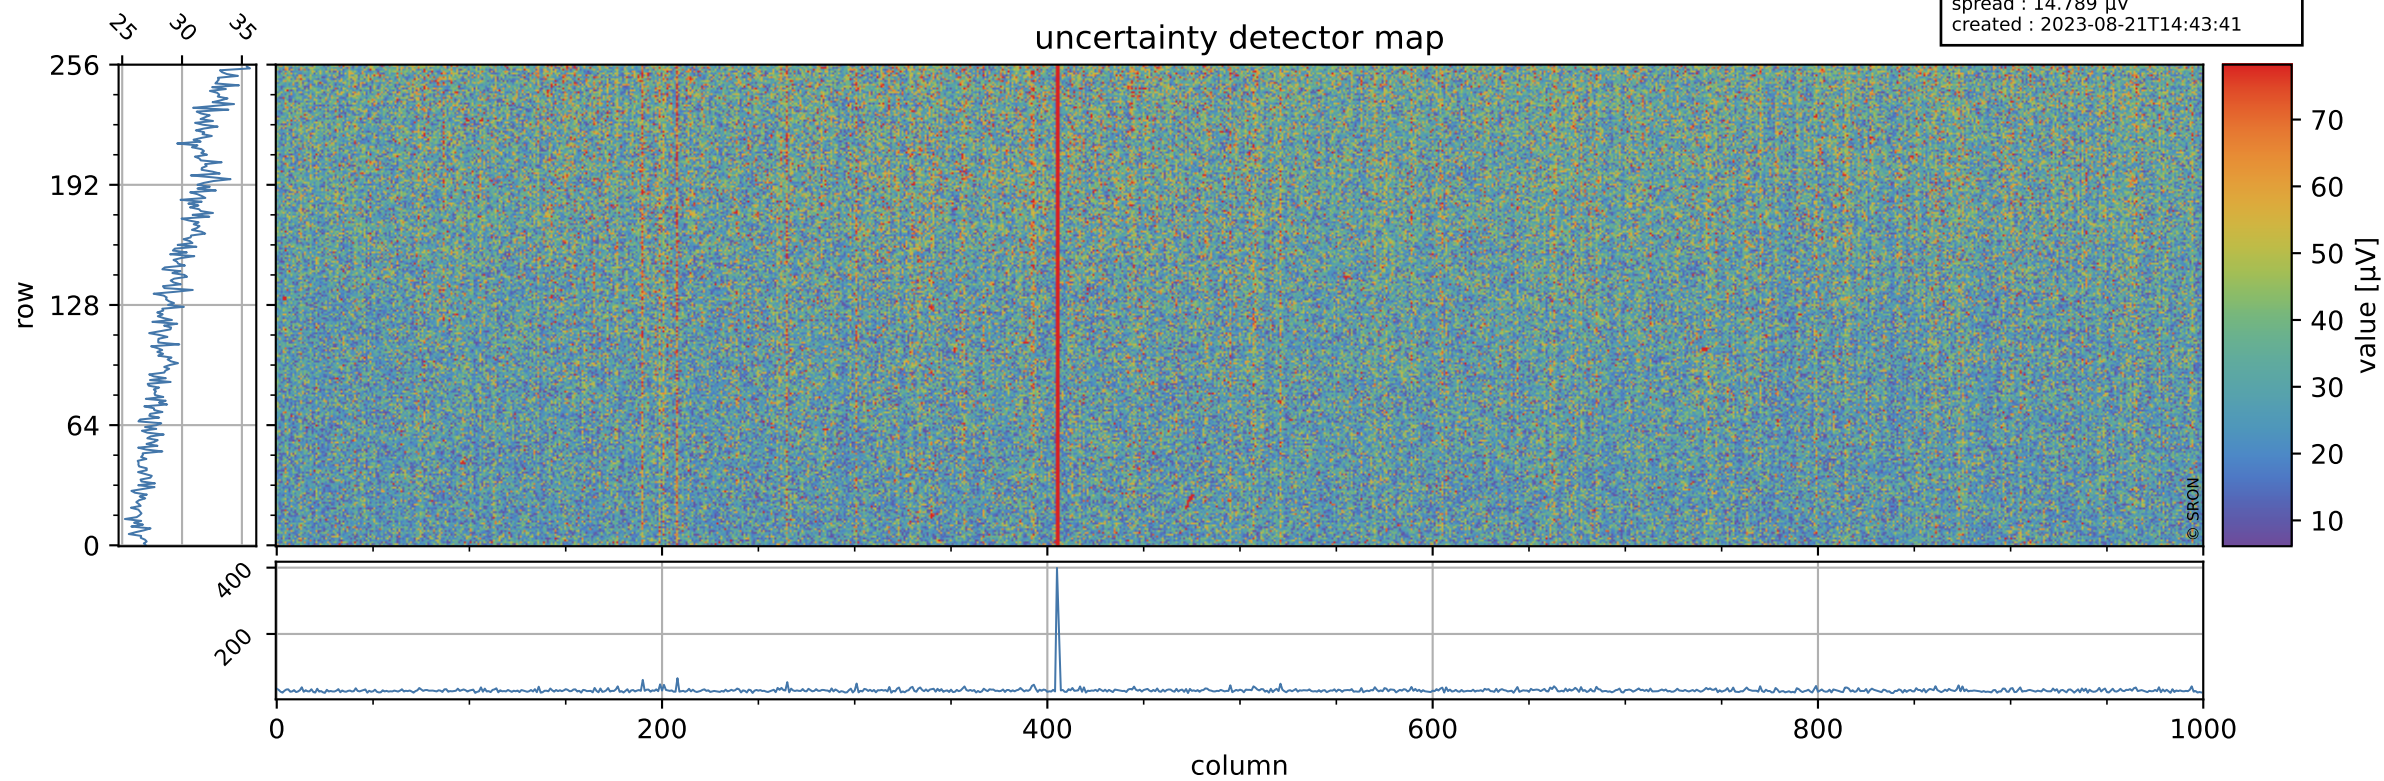

# Tropomi SWIR offset (official)

orbits : 20 in [14212, 14257]  
coverage : 2020-07-11 / 2020-07-14  
median : 0.5259 V  
spread : 0.035914 V  
created : 2023-08-21T14:43:40

## value detector map

# Tropomi SWIR offset (official)

orbits : 20 in [14212, 14257]  
coverage : 2020-07-11 / 2020-07-14  
median : 29.742  $\mu\text{V}$   
spread : 14.789  $\mu\text{V}$   
created : 2023-08-21T14:43:41

# Tropomi SWIR offset (official) ground-tracks of Sentinel-5P

orbits : 20 in [14212, 14257]  
coverage : 2020-07-11 / 2020-07-14  
created : 2023-08-21T14:43:42