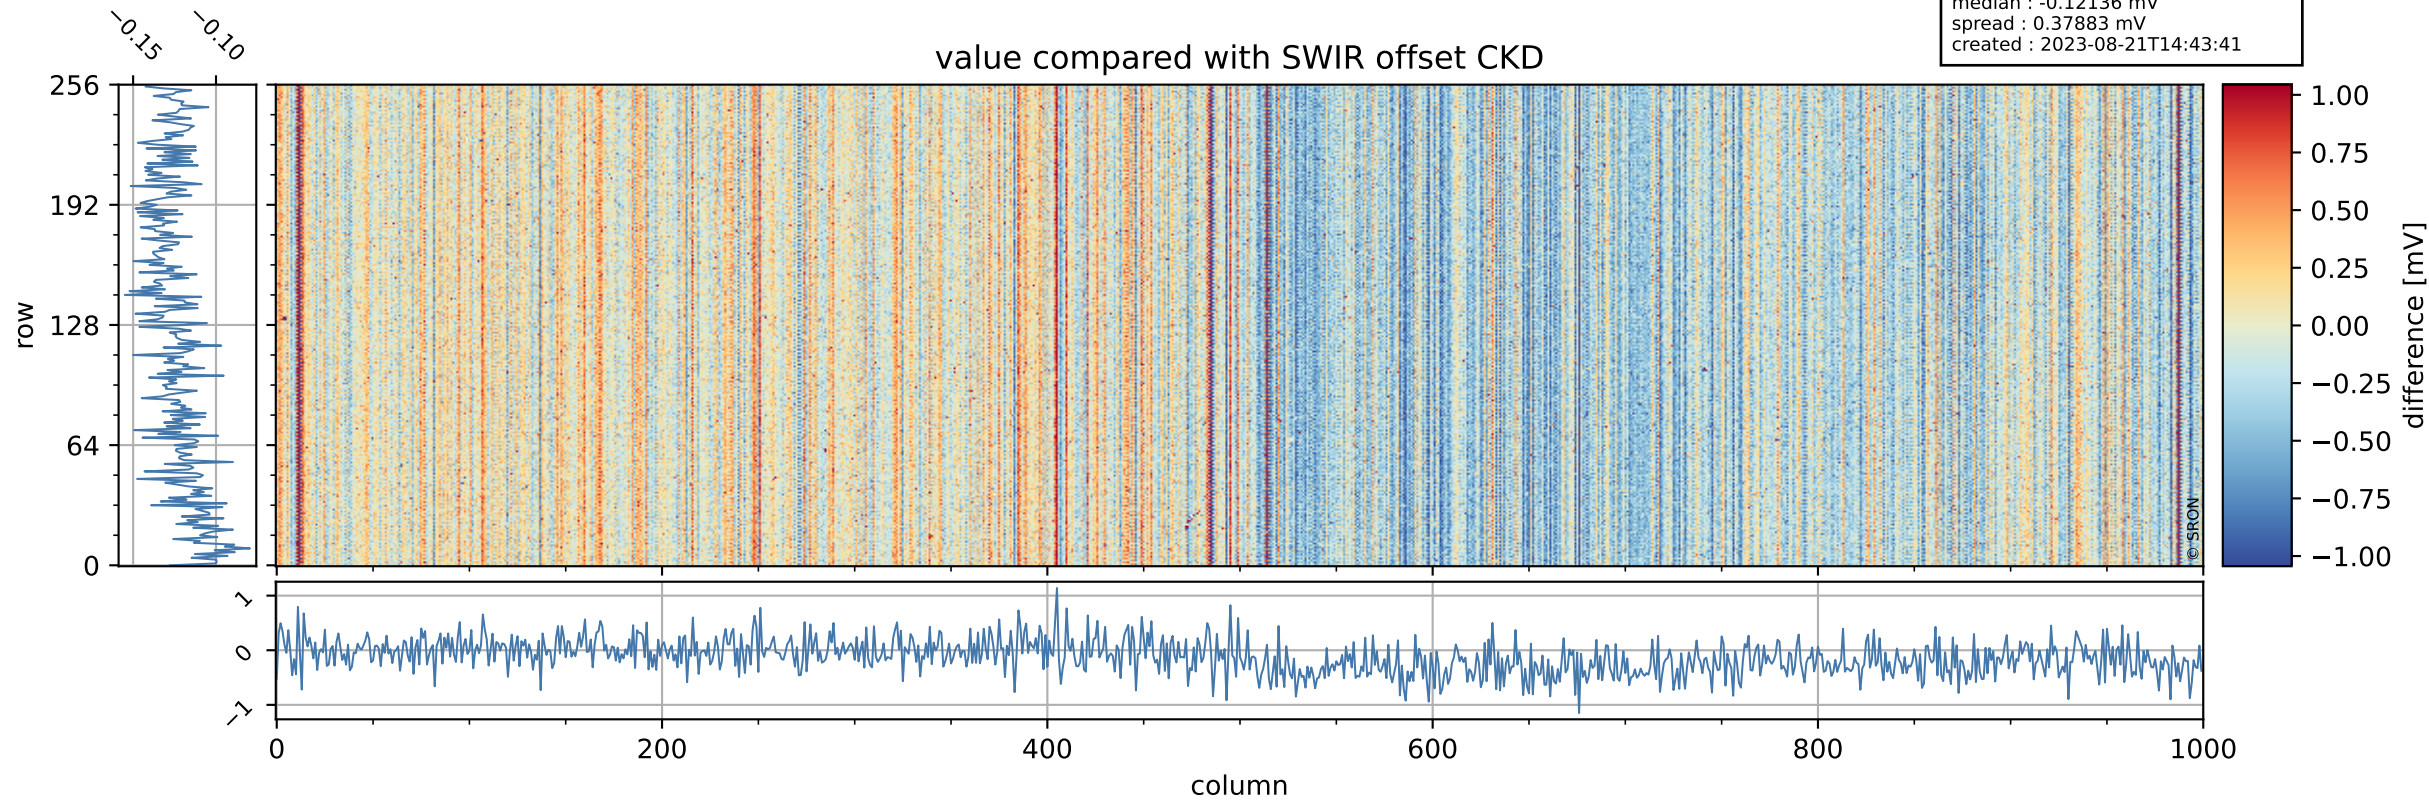

## value detector map

# Tropomi SWIR offset (official)

orbits : 20 in [14212, 14257]  
coverage : 2020-07-11 / 2020-07-14  
median : 29.742  $\mu\text{V}$   
spread : 14.789  $\mu\text{V}$   
created : 2023-08-21T14:43:41

# Tropomi SWIR offset (official)

orbits : 20 in [14212, 14257]  
coverage : 2020-07-11 / 2020-07-14  
median : -0.12136 mV  
spread : 0.37883 mV  
created : 2023-08-21T14:43:41

value compared with SWIR offset CKD

# Tropomi SWIR offset (official) ground-tracks of Sentinel-5P

orbits : 20 in [14212, 14257]  
coverage : 2020-07-11 / 2020-07-14  
created : 2023-08-21T14:43:42