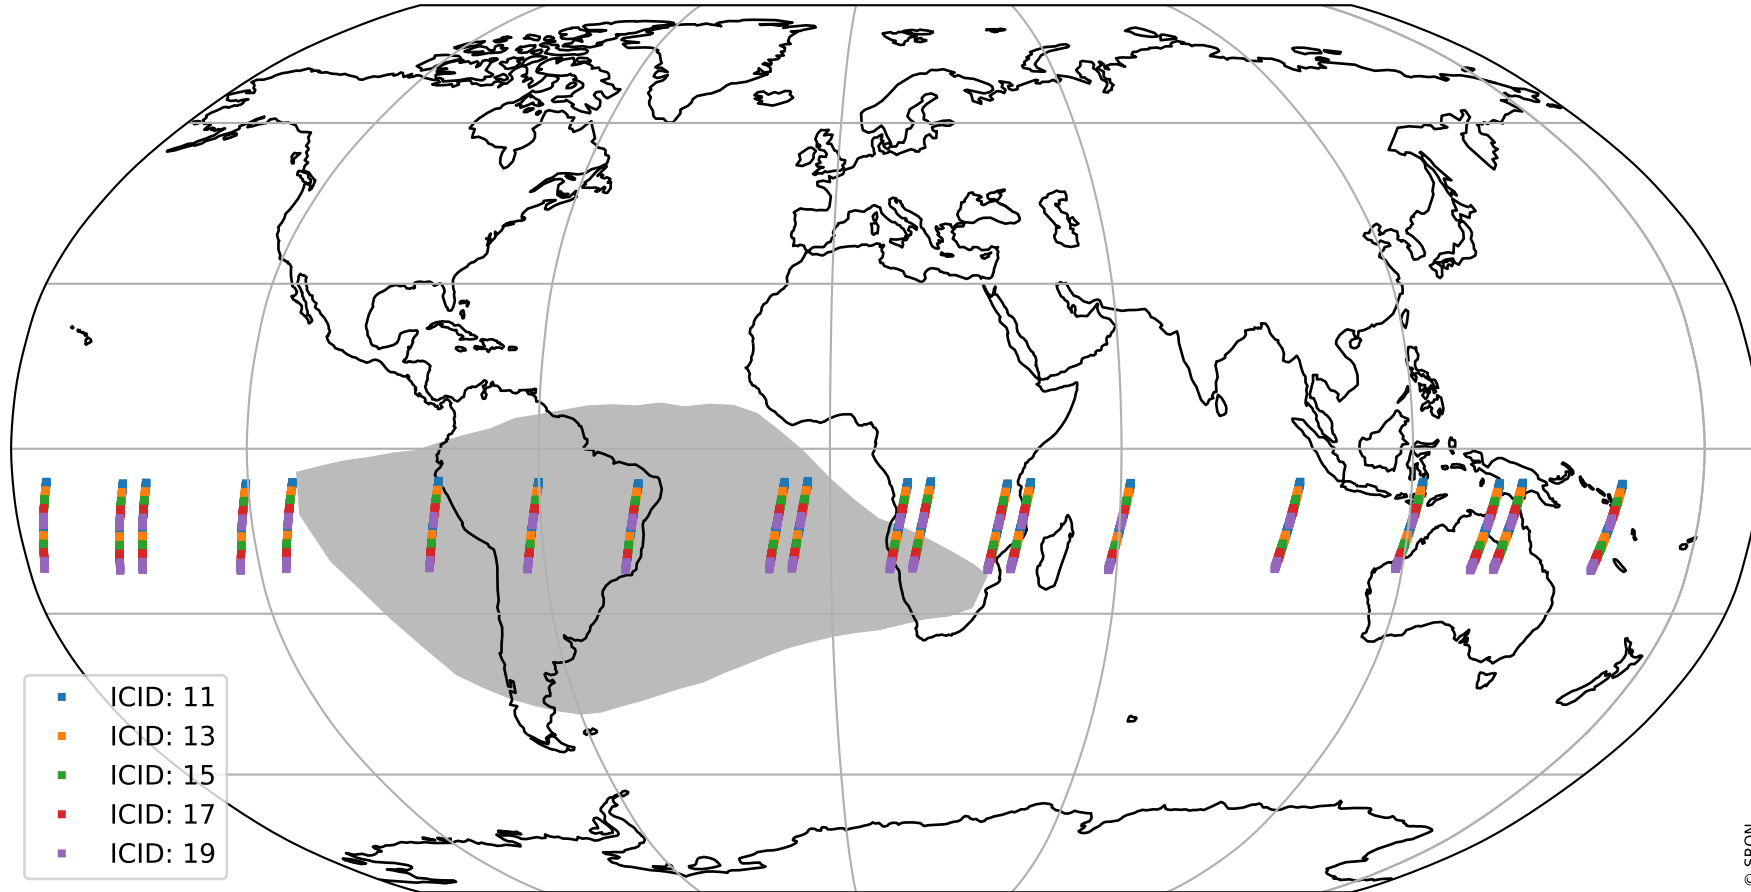

# Tropomi SWIR offset (official)

orbits : 20 in [14212, 14257]  
coverage : 2020-07-11 / 2020-07-14  
median : 29.742  $\mu\text{V}$   
spread : 14.789  $\mu\text{V}$   
created : 2023-08-21T14:43:41

# Tropomi SWIR offset (official)

orbits : 20 in [14212, 14257]  
coverage : 2020-07-11 / 2020-07-14  
median : -0.12136 mV  
spread : 0.37883 mV  
created : 2023-08-21T14:43:41

value compared with SWIR offset CKD

# Tropomi SWIR offset (official) ground-tracks of Sentinel-5P

orbits : 20 in [14212, 14257]  
coverage : 2020-07-11 / 2020-07-14  
created : 2023-08-21T14:43:42

# Tropomi SWIR offset (official)

orbits : [2827, 14257]  
coverage : 2018-04-30 / 2020-07-14  
created : 2023-08-21T14:43:42