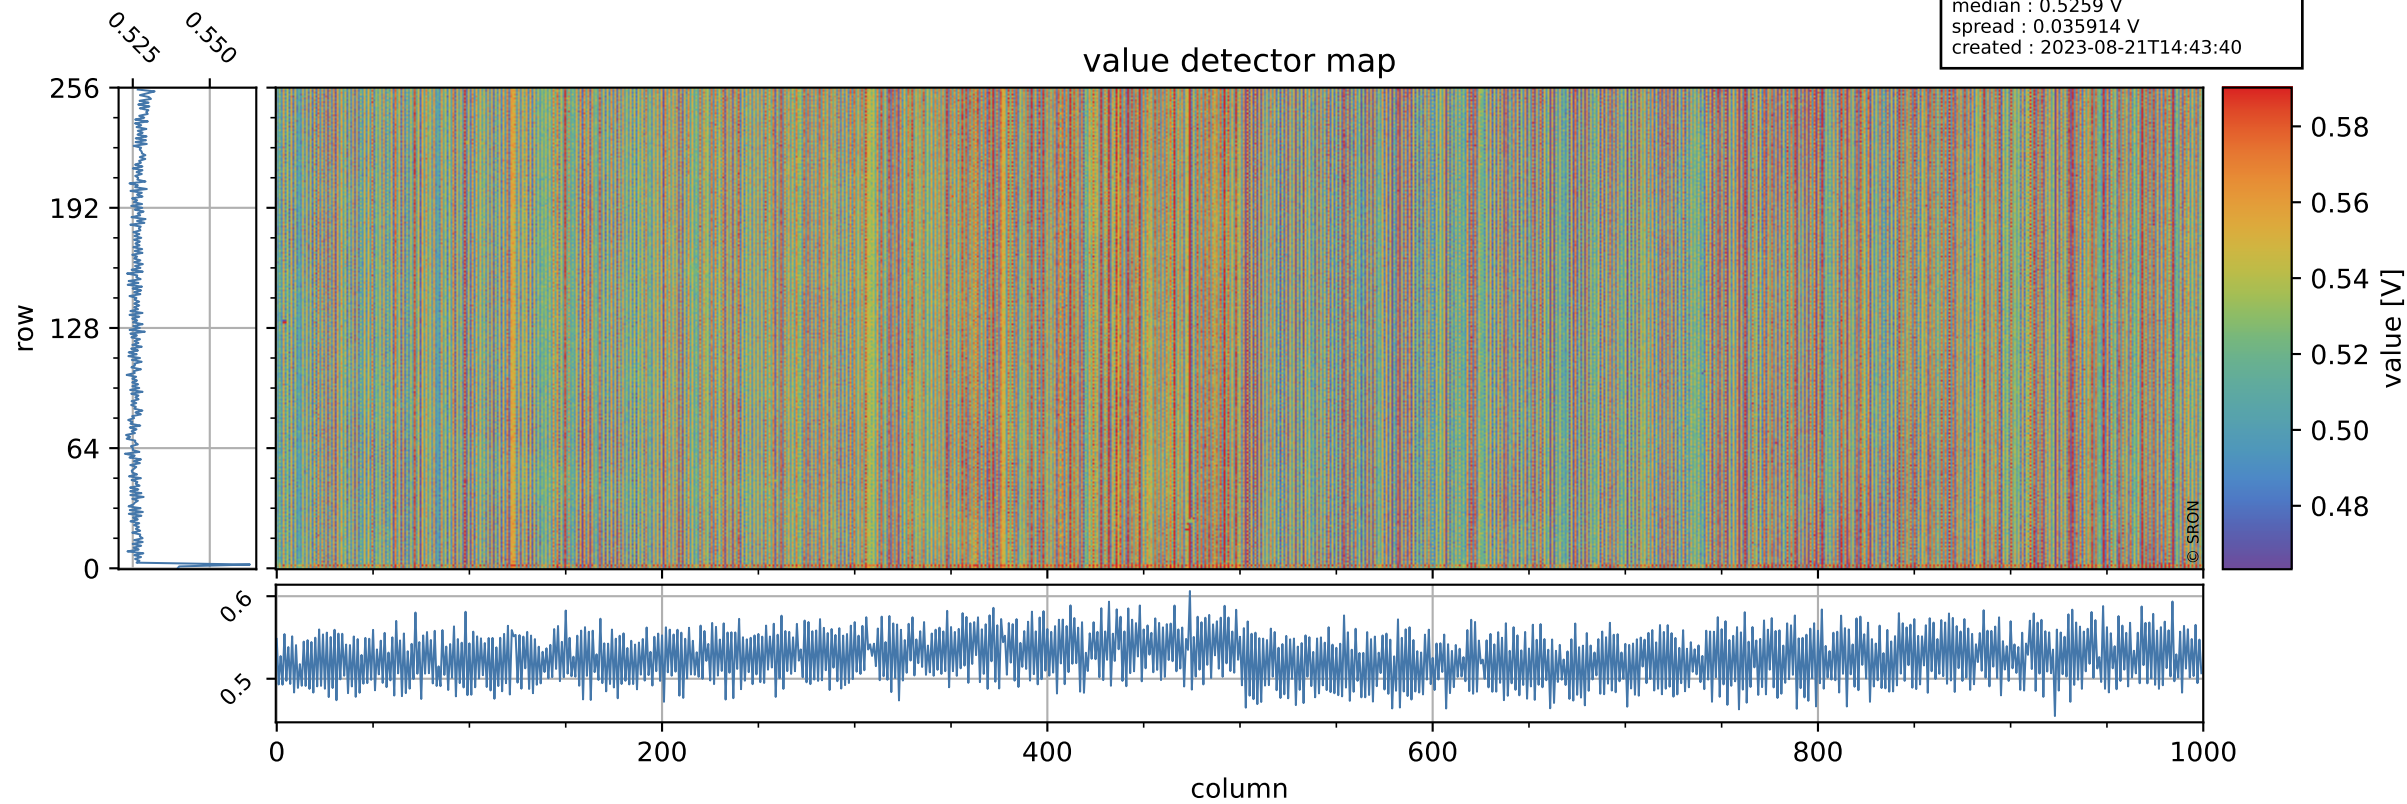

# Tropomi SWIR offset (official)

orbits : 20 in [14212, 14257]  
coverage : 2020-07-11 / 2020-07-14  
median : 0.5259 V  
spread : 0.035914 V  
created : 2023-08-21T14:43:40

## value detector map

# Tropomi SWIR offset (official)

orbits : 20 in [14212, 14257]  
coverage : 2020-07-11 / 2020-07-14  
median : 29.742  $\mu\text{V}$   
spread : 14.789  $\mu\text{V}$   
created : 2023-08-21T14:43:41

# Tropomi SWIR offset (official) ground-tracks of Sentinel-5P

orbits : 20 in [14212, 14257]  
coverage : 2020-07-11 / 2020-07-14  
created : 2023-08-21T14:43:42