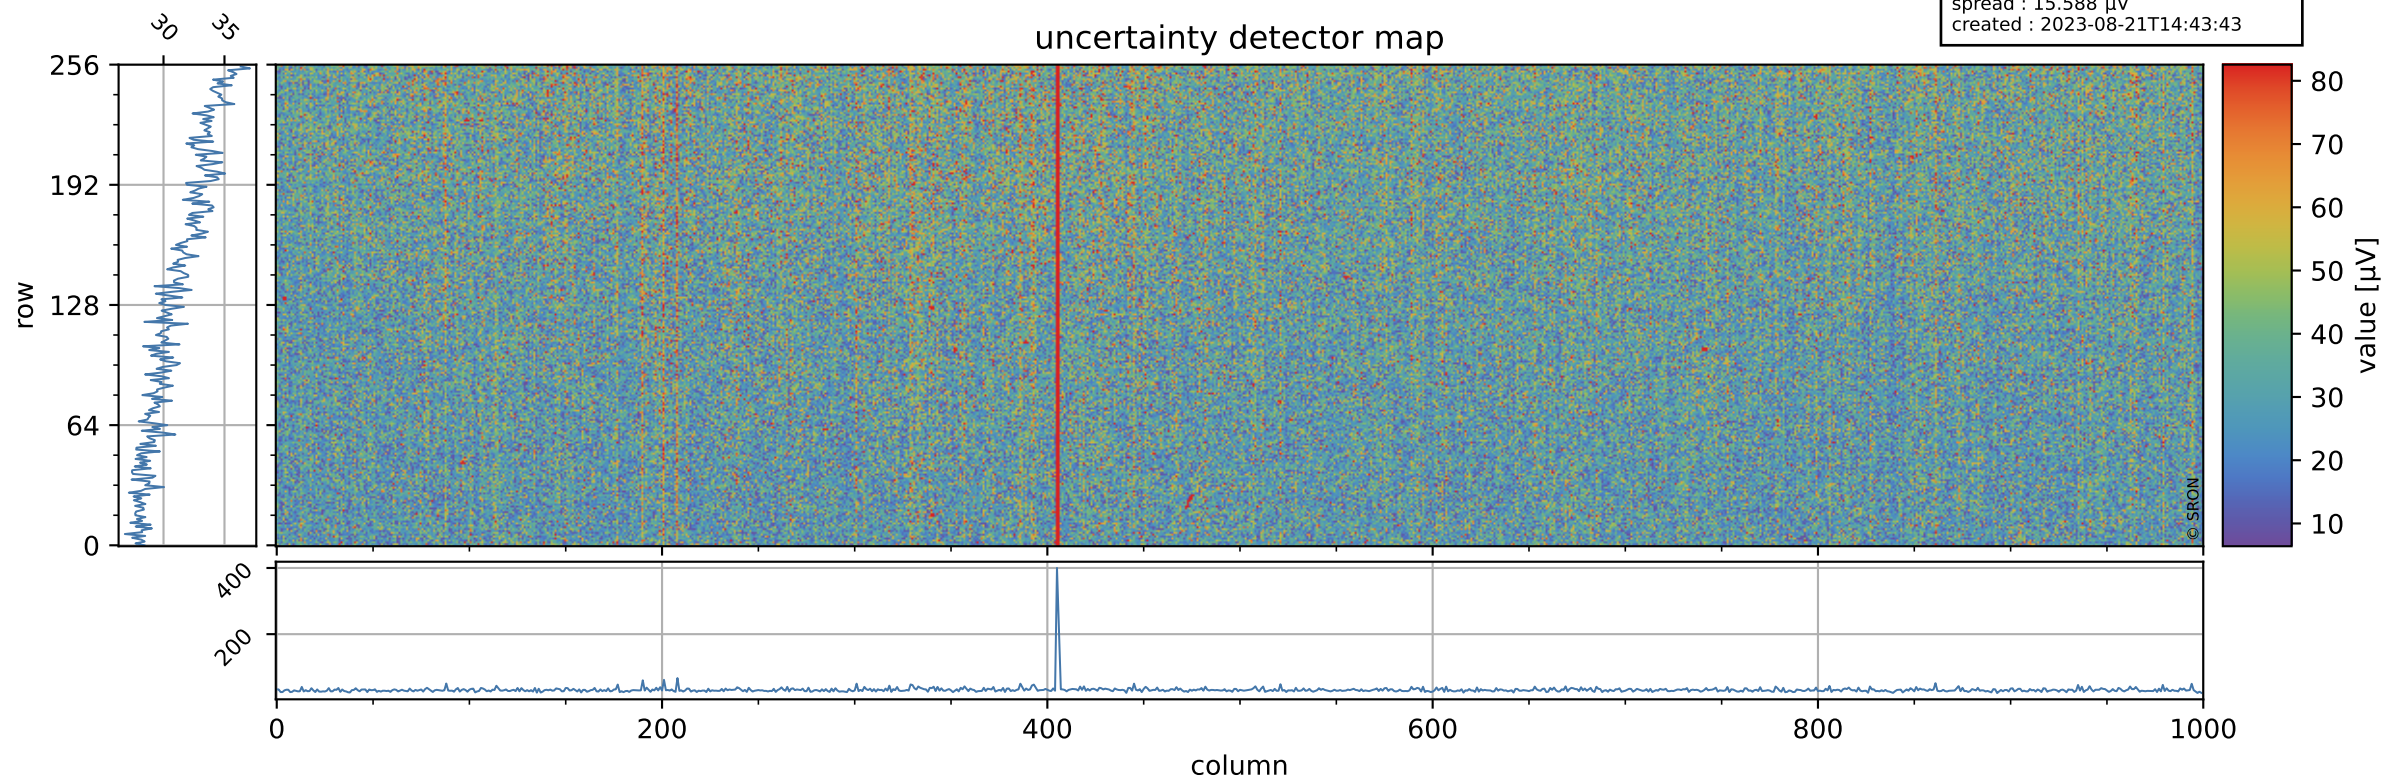

Tropomi SWIR offset (official)

orbits : 19 in [14227, 14272]
coverage : 2020-07-12 / 2020-07-15
median : 0.52591 V
spread : 0.035916 V
created : 2023-08-21T14:43:43

value detector map

Tropomi SWIR offset (official)

orbits : 19 in [14227, 14272]
coverage : 2020-07-12 / 2020-07-15
median : 31.386 μV
spread : 15.588 μV
created : 2023-08-21T14:43:43

Tropomi SWIR offset (official)

orbits : 19 in [14227, 14272]
coverage : 2020-07-12 / 2020-07-15
median : -0.11559 mV
spread : 0.38026 mV
created : 2023-08-21T14:43:44

value compared with SWIR offset CKD

Tropomi SWIR offset (official) ground-tracks of Sentinel-5P

orbits : 19 in [14227, 14272]
coverage : 2020-07-12 / 2020-07-15
created : 2023-08-21T14:43:44

Tropomi SWIR offset (official)

orbits : [2827, 14272]
coverage : 2018-04-30 / 2020-07-15
created : 2023-08-21T14:43:45

trend of detector median & temperatures