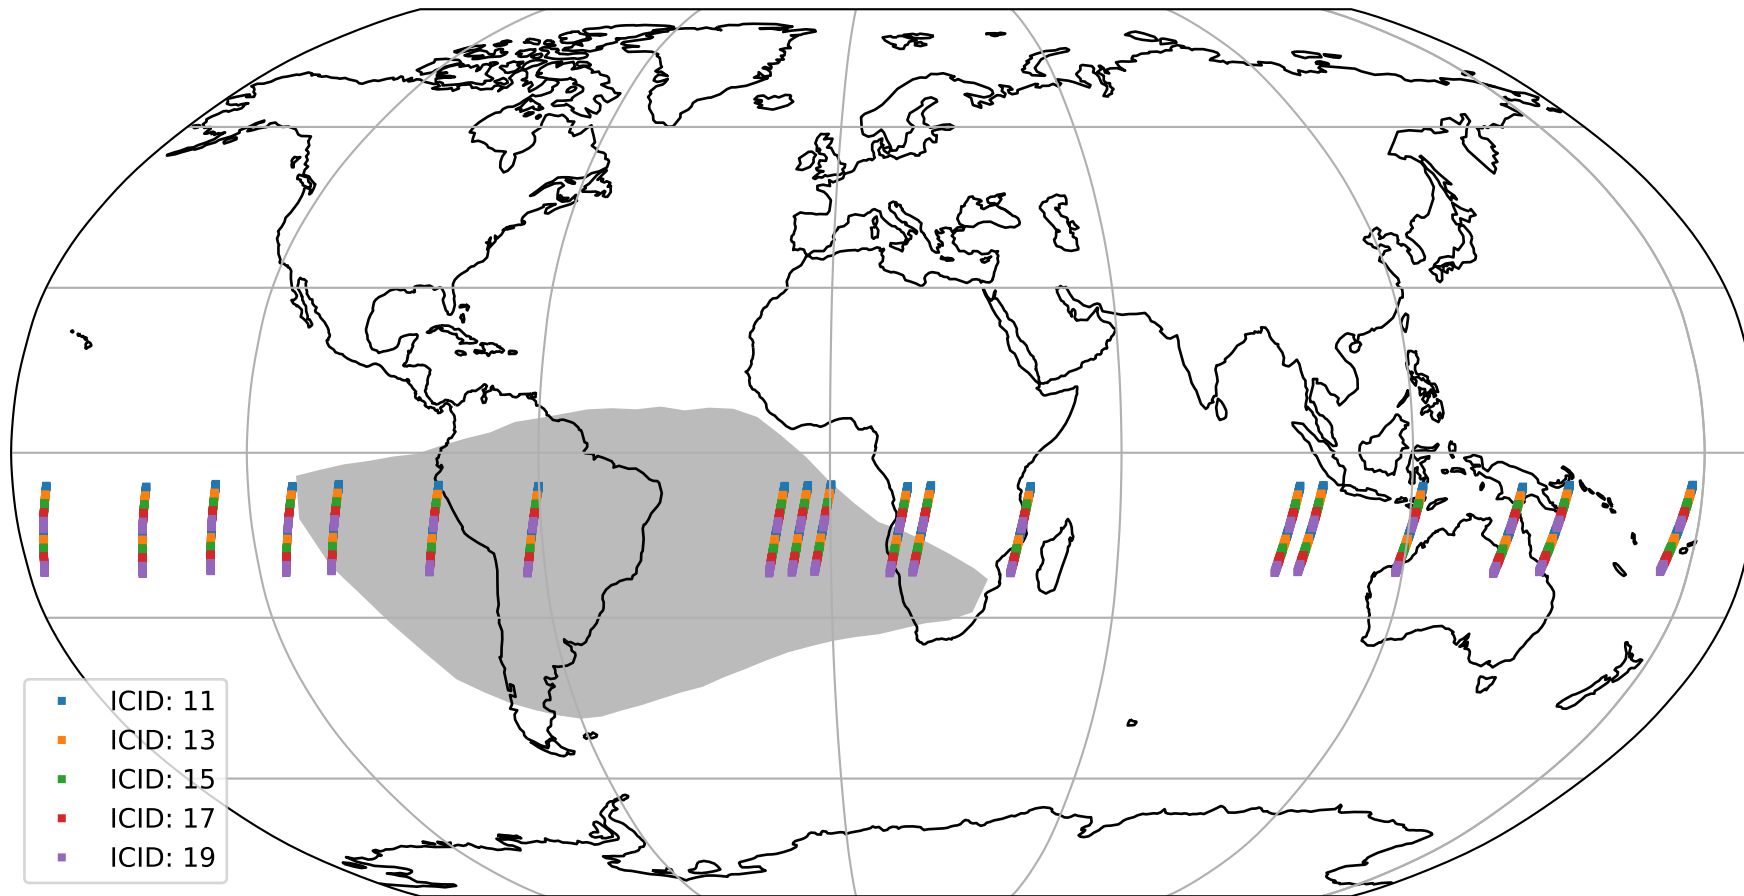

Tropomi SWIR offset (official)

orbits : 19 in [14227, 14272]
coverage : 2020-07-12 / 2020-07-15
median : 0.52591 V
spread : 0.035916 V
created : 2023-08-21T14:43:43

value detector map

Tropomi SWIR offset (official)

orbits : 19 in [14227, 14272]
coverage : 2020-07-12 / 2020-07-15
median : 31.386 μV
spread : 15.588 μV
created : 2023-08-21T14:43:43

Tropomi SWIR offset (official)

orbits : 19 in [14227, 14272]
coverage : 2020-07-12 / 2020-07-15
median : -0.11559 mV
spread : 0.38026 mV
created : 2023-08-21T14:43:44

value compared with SWIR offset CKD

Tropomi SWIR offset (official) ground-tracks of Sentinel-5P

orbits : 19 in [14227, 14272]
coverage : 2020-07-12 / 2020-07-15
created : 2023-08-21T14:43:44

Tropomi SWIR offset (official)

orbits : [2827, 14272]
coverage : 2018-04-30 / 2020-07-15
created : 2023-08-21T14:43:45

trend of detector median & temperatures