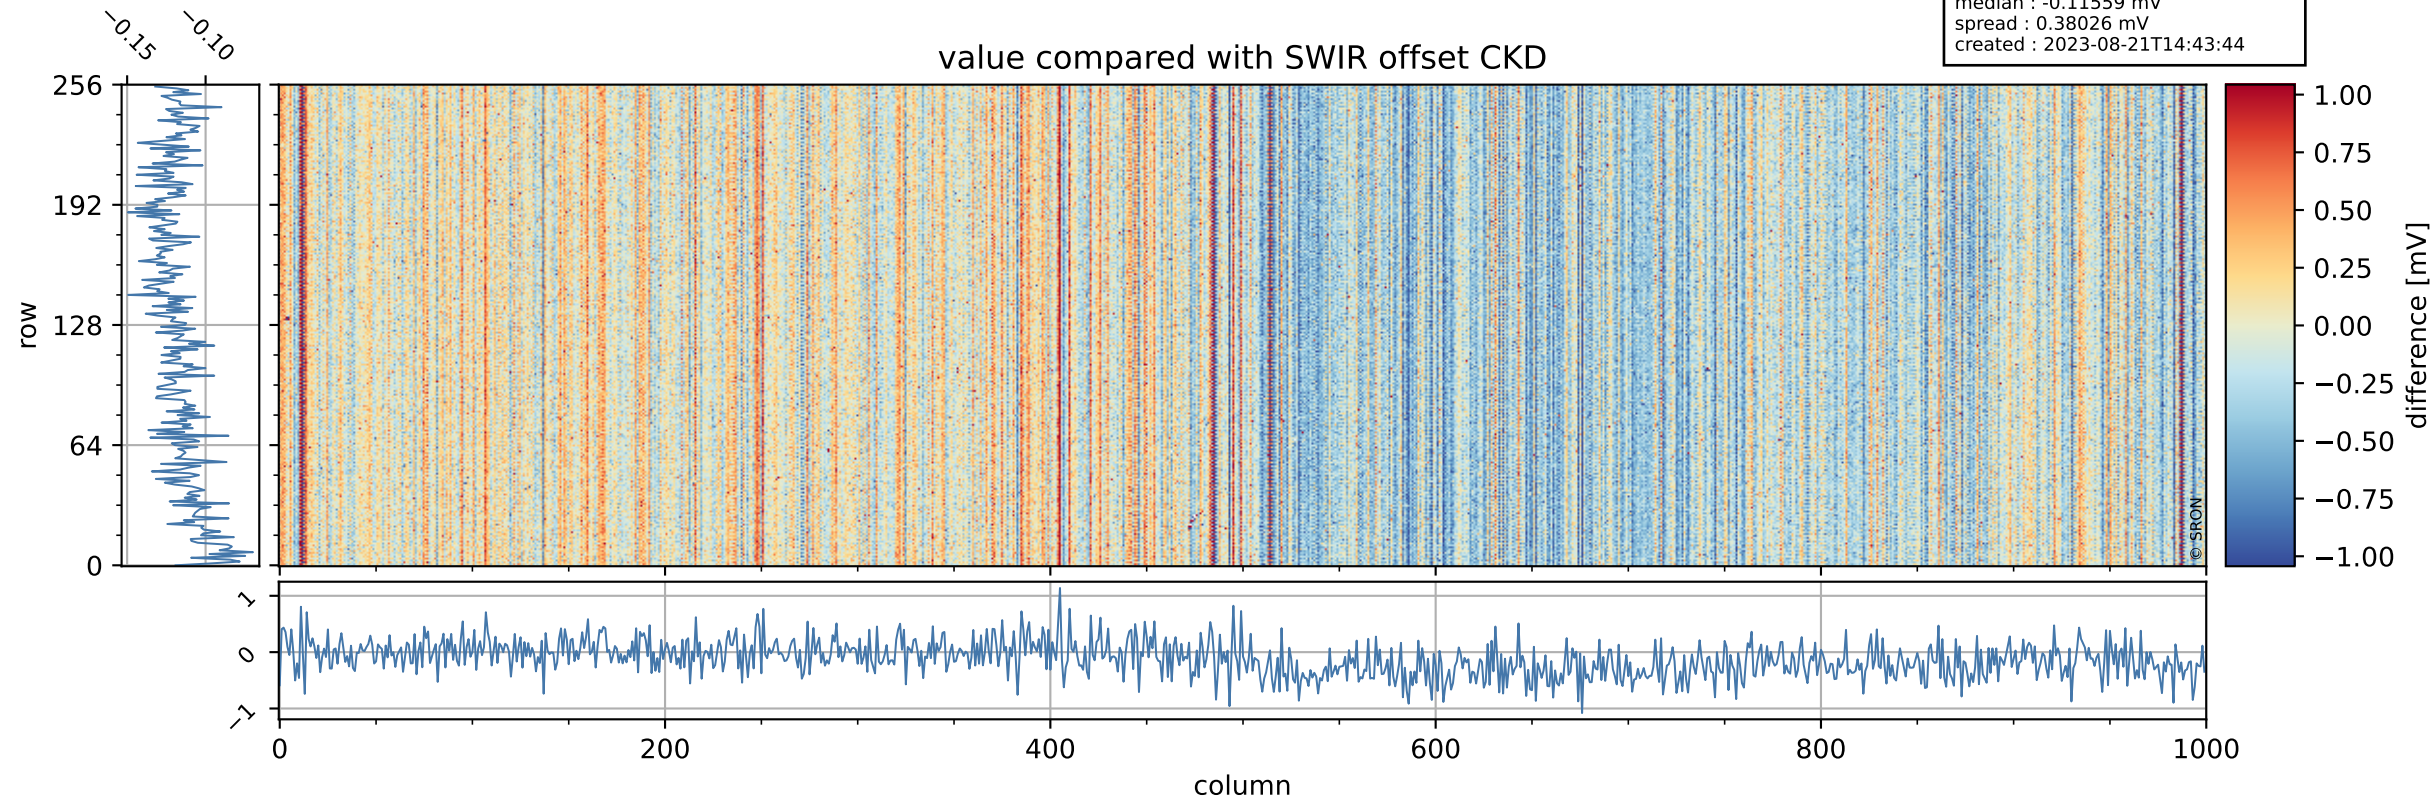

Tropomi SWIR offset (official)

orbits : 19 in [14227, 14272]
coverage : 2020-07-12 / 2020-07-15
median : 0.52591 V
spread : 0.035916 V
created : 2023-08-21T14:43:43

value detector map

Tropomi SWIR offset (official)

orbits : 19 in [14227, 14272]
coverage : 2020-07-12 / 2020-07-15
median : 31.386 μV
spread : 15.588 μV
created : 2023-08-21T14:43:43

Tropomi SWIR offset (official)

orbits : 19 in [14227, 14272]
coverage : 2020-07-12 / 2020-07-15
median : -0.11559 mV
spread : 0.38026 mV
created : 2023-08-21T14:43:44

value compared with SWIR offset CKD

Tropomi SWIR offset (official) ground-tracks of Sentinel-5P

orbits : 19 in [14227, 14272]
coverage : 2020-07-12 / 2020-07-15
created : 2023-08-21T14:43:44

Tropomi SWIR offset (official)

orbits : [2827, 14272]
coverage : 2018-04-30 / 2020-07-15
created : 2023-08-21T14:43:45

trend of detector median & temperatures