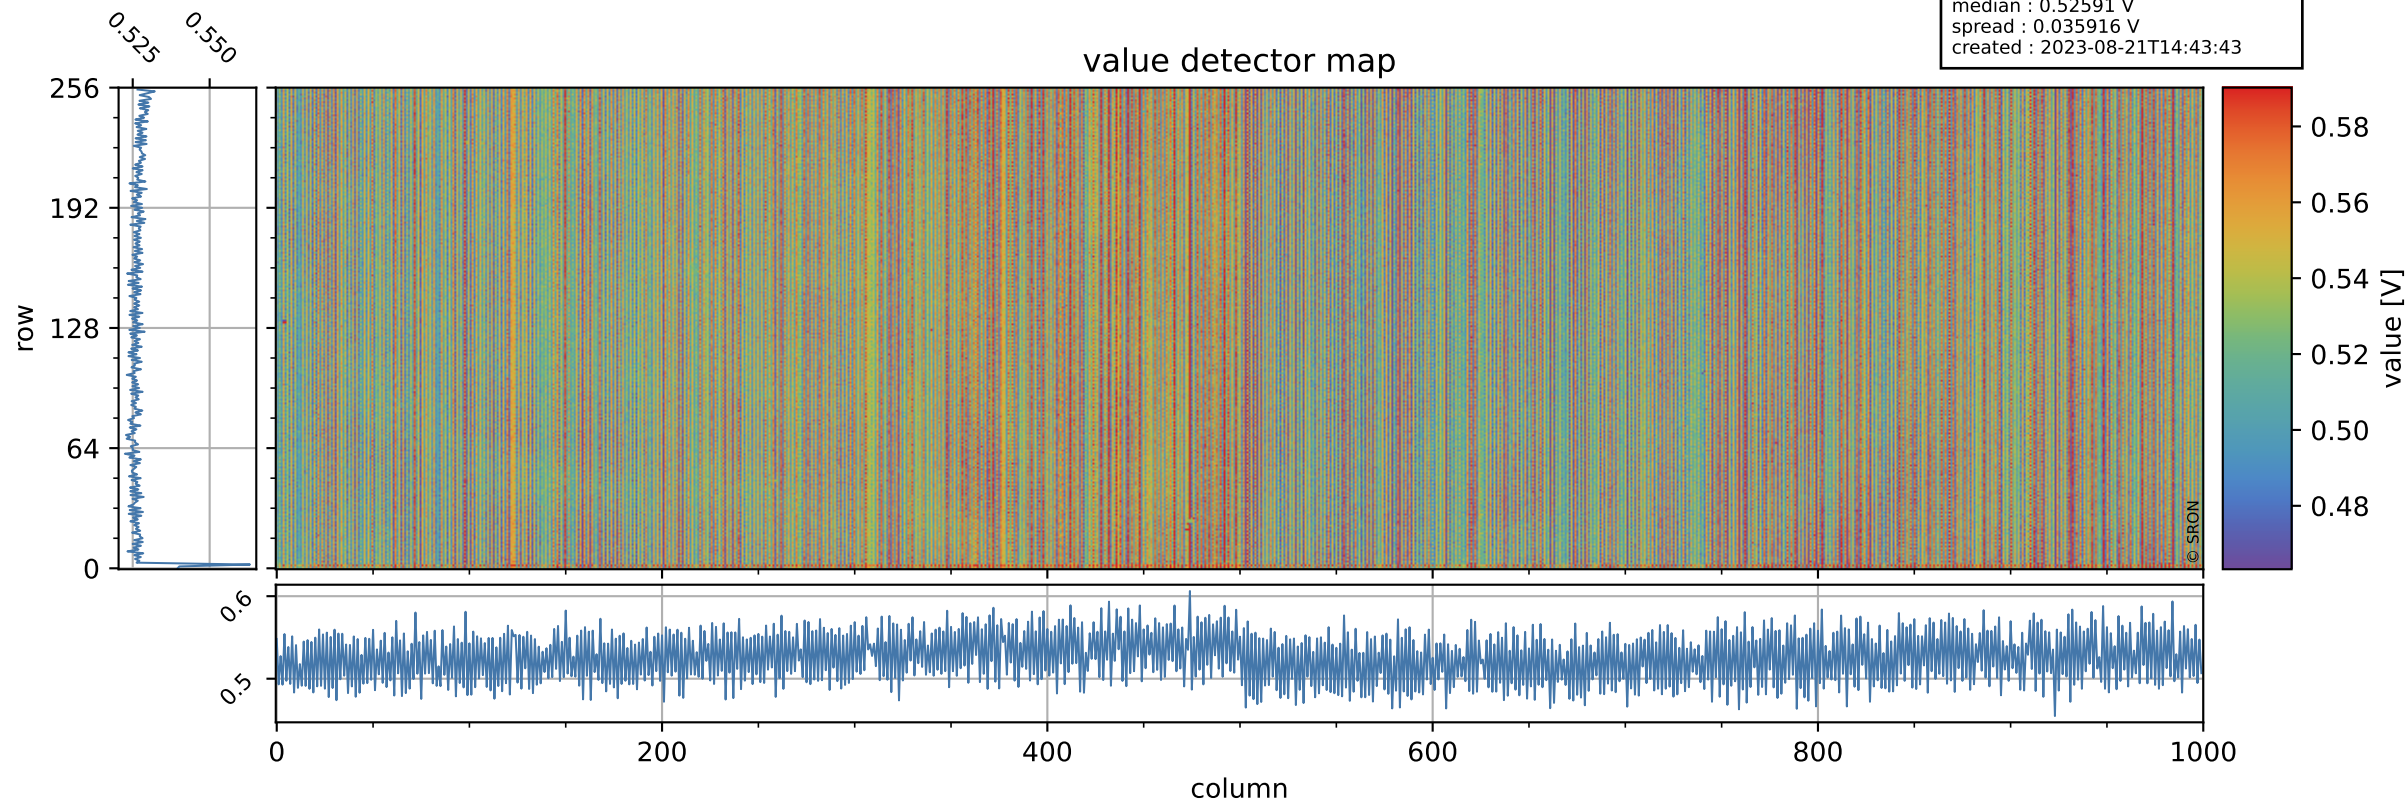

Tropomi SWIR offset (official)

orbits : 19 in [14227, 14272]
coverage : 2020-07-12 / 2020-07-15
median : 0.52591 V
spread : 0.035916 V
created : 2023-08-21T14:43:43

value detector map

Tropomi SWIR offset (official)

orbits : 19 in [14227, 14272]
coverage : 2020-07-12 / 2020-07-15
median : 31.386 μV
spread : 15.588 μV
created : 2023-08-21T14:43:43

Tropomi SWIR offset (official)

orbits : 19 in [14227, 14272]
coverage : 2020-07-12 / 2020-07-15
median : -0.11559 mV
spread : 0.38026 mV
created : 2023-08-21T14:43:44

value compared with SWIR offset CKD

Tropomi SWIR offset (official) ground-tracks of Sentinel-5P

orbits : 19 in [14227, 14272]
coverage : 2020-07-12 / 2020-07-15
created : 2023-08-21T14:43:44

Tropomi SWIR offset (official)

orbits : [2827, 14272]
coverage : 2018-04-30 / 2020-07-15
created : 2023-08-21T14:43:45

trend of detector median & temperatures