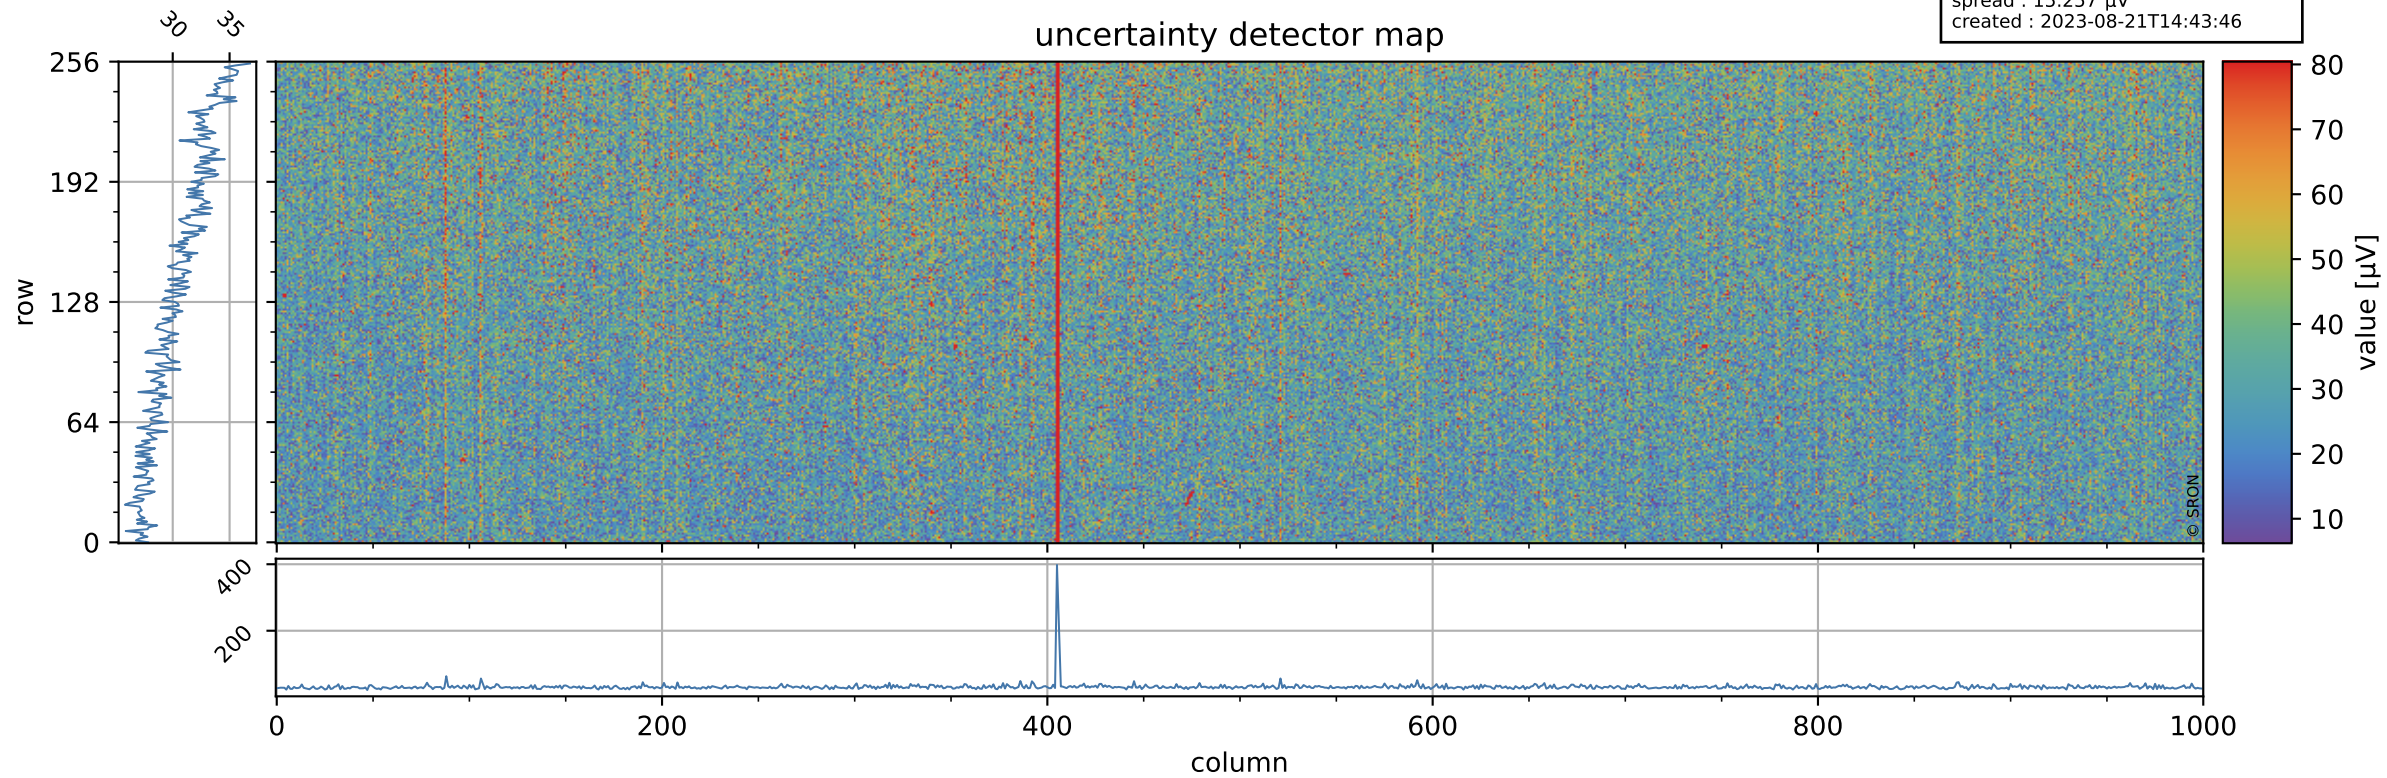

Tropomi SWIR offset (official)

orbits : 20 in [14242, 14287]
coverage : 2020-07-13 / 2020-07-16
median : 0.52591 V
spread : 0.035916 V
created : 2023-08-21T14:43:46

value detector map

Tropomi SWIR offset (official)

orbits : 20 in [14242, 14287]
coverage : 2020-07-13 / 2020-07-16
median : 30.708 μV
spread : 15.257 μV
created : 2023-08-21T14:43:46

Tropomi SWIR offset (official)

orbits : 20 in [14242, 14287]
coverage : 2020-07-13 / 2020-07-16
median : -0.11163 mV
spread : 0.38083 mV
created : 2023-08-21T14:43:46

value compared with SWIR offset CKD

Tropomi SWIR offset (official) ground-tracks of Sentinel-5P

orbits : 20 in [14242, 14287]
coverage : 2020-07-13 / 2020-07-16
created : 2023-08-21T14:43:47

Tropomi SWIR offset (official)

orbits : [2827, 14287]
coverage : 2018-04-30 / 2020-07-16
created : 2023-08-21T14:43:48

trend of detector median & temperatures