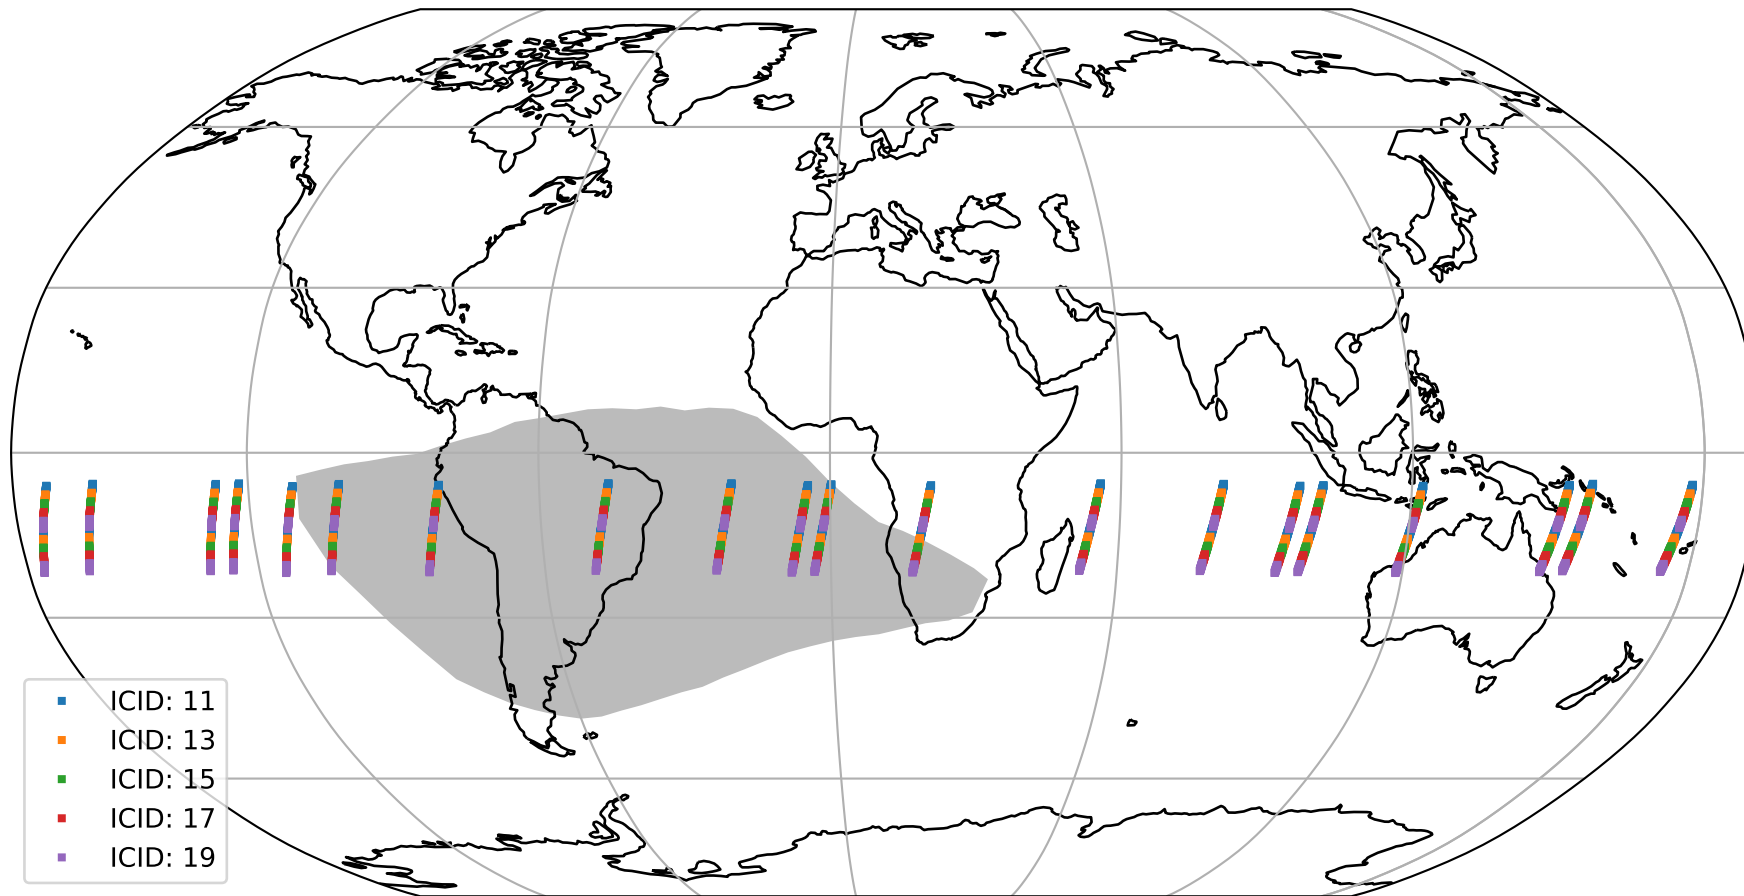

Tropomi SWIR offset (official)

orbits : 20 in [14242, 14287]
coverage : 2020-07-13 / 2020-07-16
median : 0.52591 V
spread : 0.035916 V
created : 2023-08-21T14:43:46

value detector map

Tropomi SWIR offset (official)

orbits : 20 in [14242, 14287]
coverage : 2020-07-13 / 2020-07-16
median : 30.708 μV
spread : 15.257 μV
created : 2023-08-21T14:43:46

Tropomi SWIR offset (official)

orbits : 20 in [14242, 14287]
coverage : 2020-07-13 / 2020-07-16
median : -0.11163 mV
spread : 0.38083 mV
created : 2023-08-21T14:43:46

value compared with SWIR offset CKD

Tropomi SWIR offset (official) ground-tracks of Sentinel-5P

orbits : 20 in [14242, 14287]
coverage : 2020-07-13 / 2020-07-16
created : 2023-08-21T14:43:47

Tropomi SWIR offset (official)

orbits : [2827, 14287]
coverage : 2018-04-30 / 2020-07-16
created : 2023-08-21T14:43:48

trend of detector median & temperatures