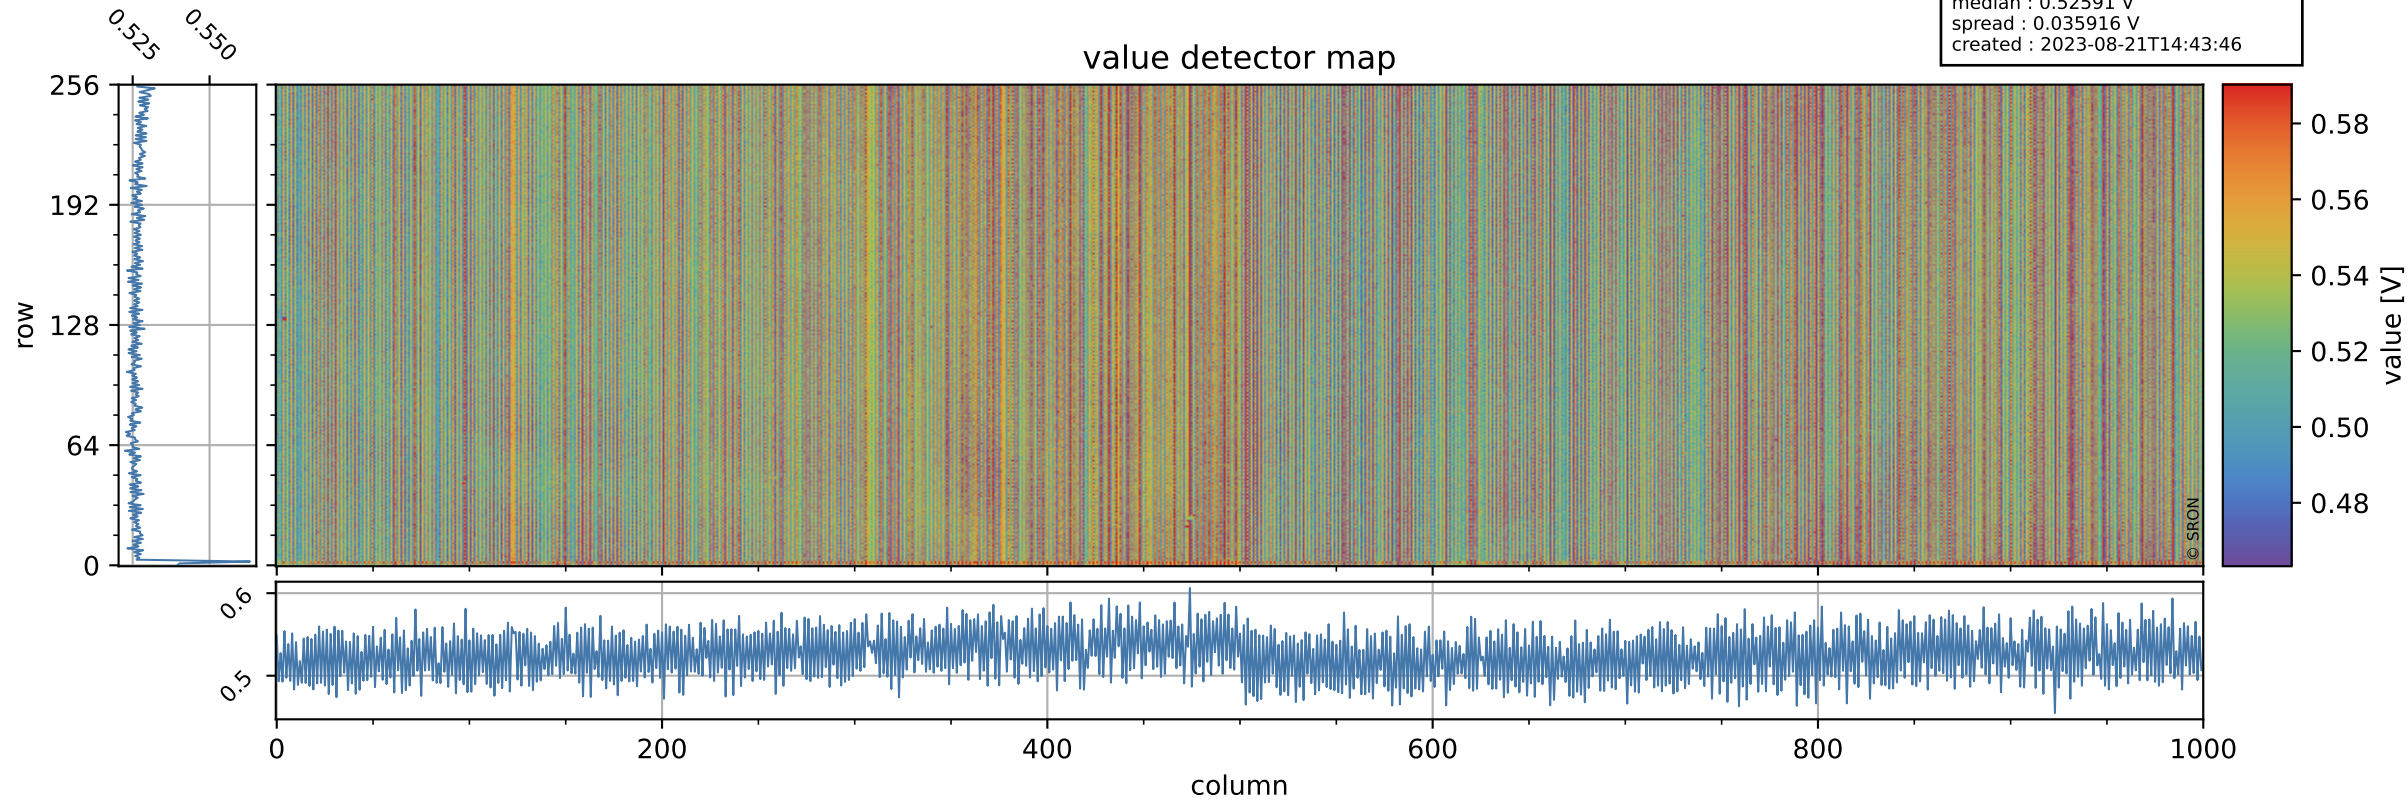

Tropomi SWIR offset (official)

orbits : 20 in [14242, 14287]
coverage : 2020-07-13 / 2020-07-16
median : 0.52591 V
spread : 0.035916 V
created : 2023-08-21T14:43:46

value detector map

Tropomi SWIR offset (official)

orbits : 20 in [14242, 14287]
coverage : 2020-07-13 / 2020-07-16
median : 30.708 μV
spread : 15.257 μV
created : 2023-08-21T14:43:46

Tropomi SWIR offset (official)

orbits : 20 in [14242, 14287]
coverage : 2020-07-13 / 2020-07-16
median : -0.11163 mV
spread : 0.38083 mV
created : 2023-08-21T14:43:46

value compared with SWIR offset CKD

Tropomi SWIR offset (official) ground-tracks of Sentinel-5P

orbits : 20 in [14242, 14287]
coverage : 2020-07-13 / 2020-07-16
created : 2023-08-21T14:43:47

Tropomi SWIR offset (official)

orbits : [2827, 14287]
coverage : 2018-04-30 / 2020-07-16
created : 2023-08-21T14:43:48

trend of detector median & temperatures