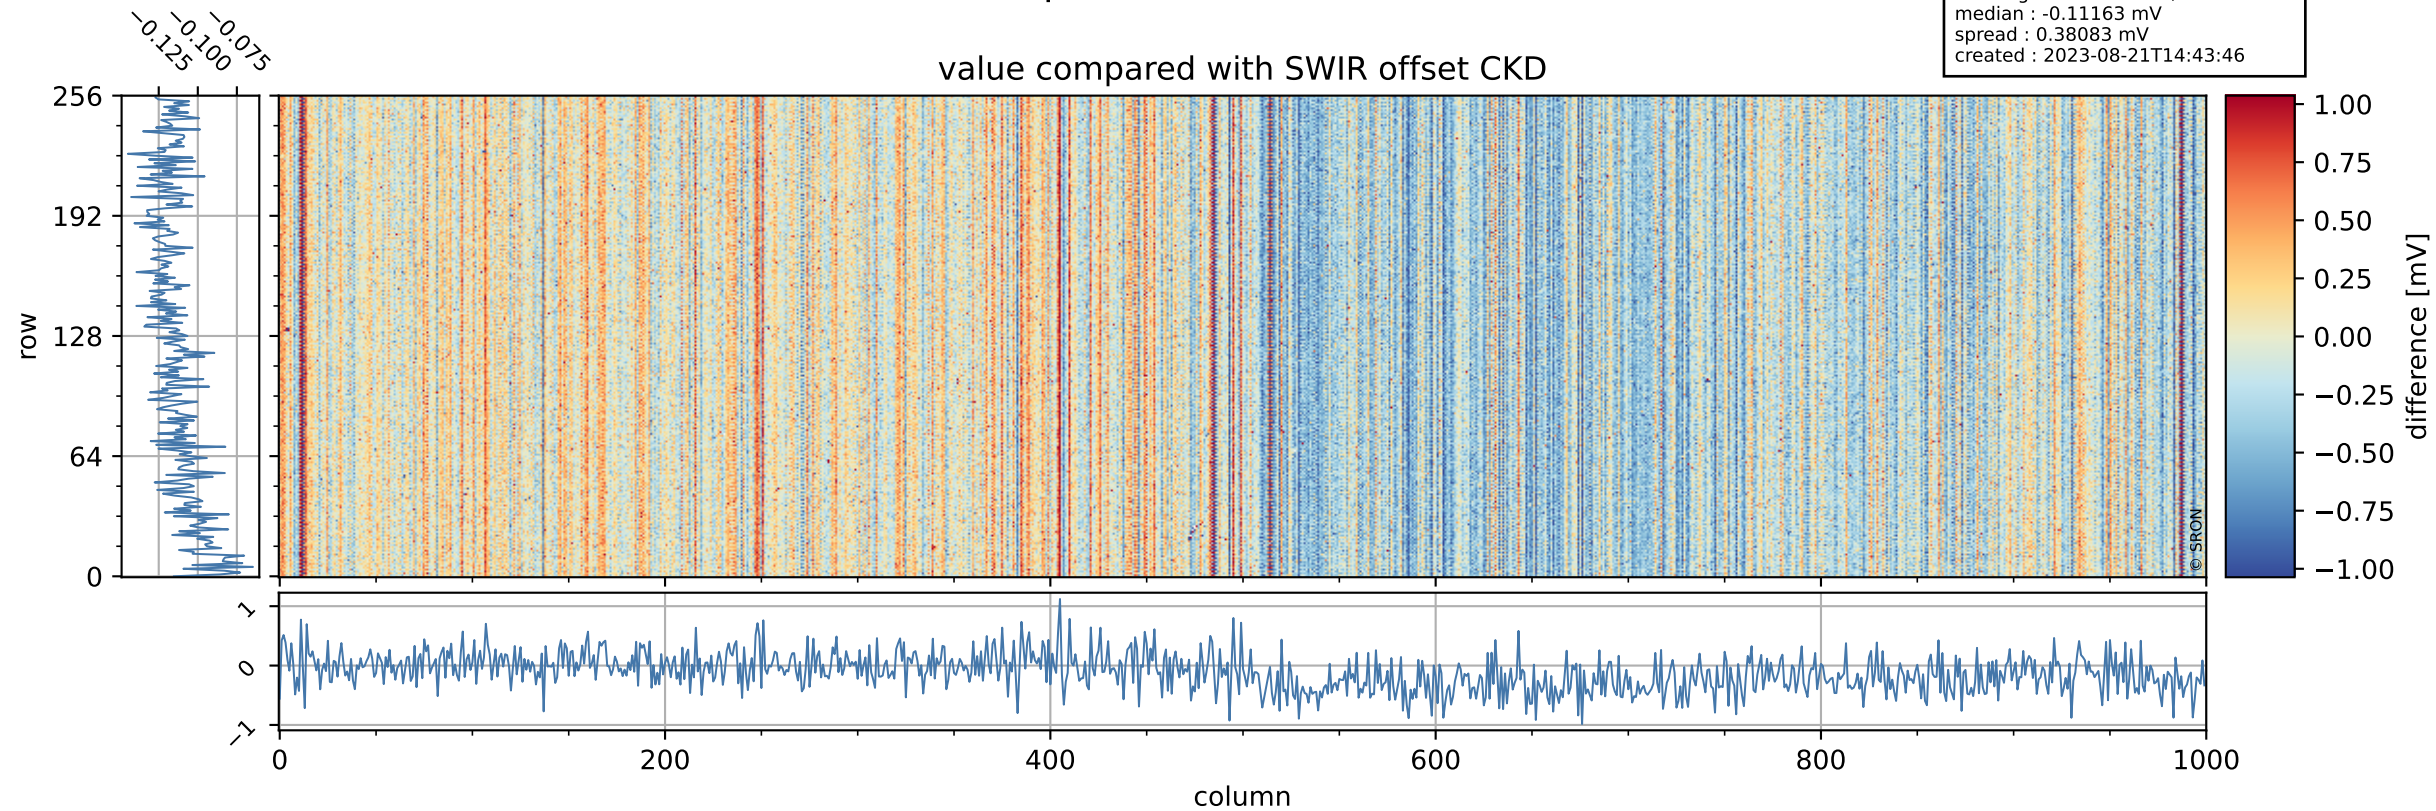

Tropomi SWIR offset (official)

orbits : 20 in [14242, 14287]
coverage : 2020-07-13 / 2020-07-16
median : 0.52591 V
spread : 0.035916 V
created : 2023-08-21T14:43:46

value detector map

Tropomi SWIR offset (official)

orbits : 20 in [14242, 14287]
coverage : 2020-07-13 / 2020-07-16
median : 30.708 μV
spread : 15.257 μV
created : 2023-08-21T14:43:46

Tropomi SWIR offset (official)

orbits : 20 in [14242, 14287]
coverage : 2020-07-13 / 2020-07-16
median : -0.11163 mV
spread : 0.38083 mV
created : 2023-08-21T14:43:46

value compared with SWIR offset CKD

Tropomi SWIR offset (official) ground-tracks of Sentinel-5P

orbits : 20 in [14242, 14287]
coverage : 2020-07-13 / 2020-07-16
created : 2023-08-21T14:43:47

Tropomi SWIR offset (official)

orbits : [2827, 14287]
coverage : 2018-04-30 / 2020-07-16
created : 2023-08-21T14:43:48

trend of detector median & temperatures