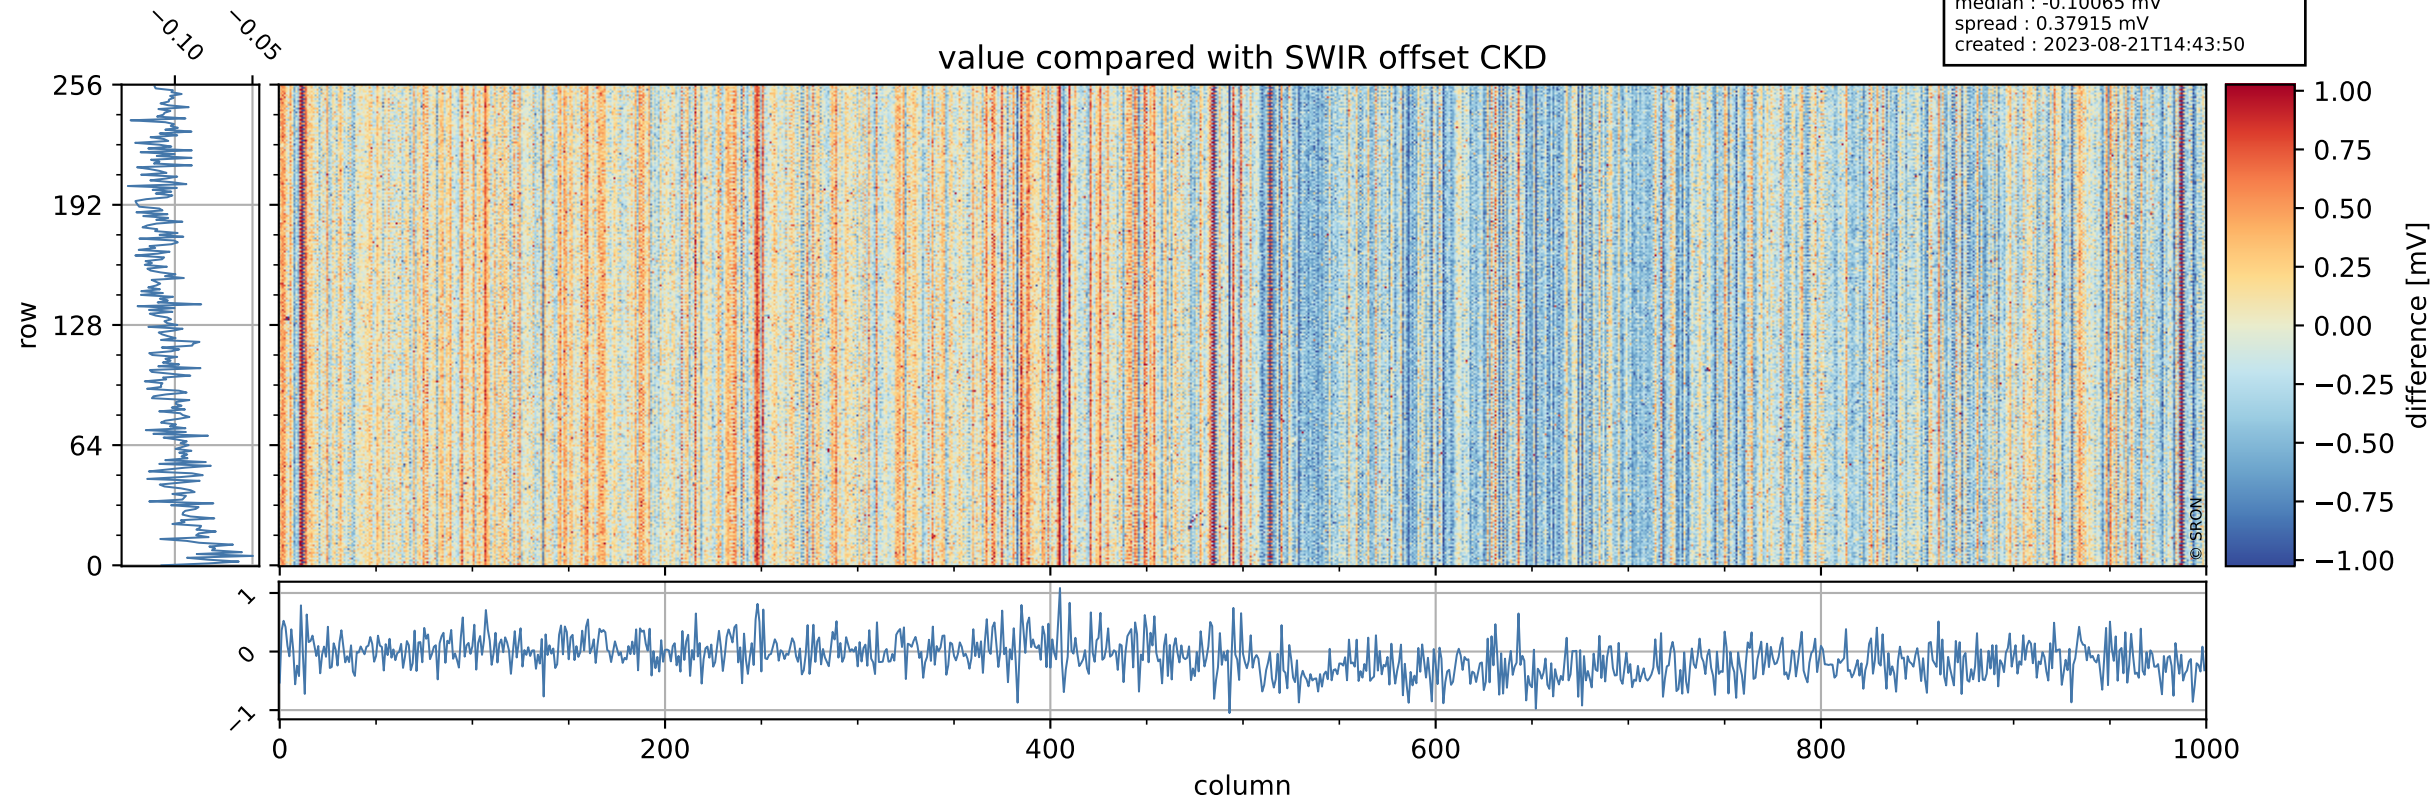

Tropomi SWIR offset (official)

orbits : 19 in [14257, 14302]
coverage : 2020-07-14 / 2020-07-17
median : 0.52592 V
spread : 0.035916 V
created : 2023-08-21T14:43:49

value detector map

Tropomi SWIR offset (official)

orbits : 19 in [14257, 14302]
coverage : 2020-07-14 / 2020-07-17
median : 30.848 μV
spread : 15.347 μV
created : 2023-08-21T14:43:49

Tropomi SWIR offset (official)

orbits : 19 in [14257, 14302]
coverage : 2020-07-14 / 2020-07-17
median : -0.10065 mV
spread : 0.37915 mV
created : 2023-08-21T14:43:50

value compared with SWIR offset CKD

Tropomi SWIR offset (official) ground-tracks of Sentinel-5P

orbits : 19 in [14257, 14302]
coverage : 2020-07-14 / 2020-07-17
created : 2023-08-21T14:43:50

Tropomi SWIR offset (official)

orbits : [2827, 14302]
coverage : 2018-04-30 / 2020-07-17
created : 2023-08-21T14:43:50

trend of detector median & temperatures