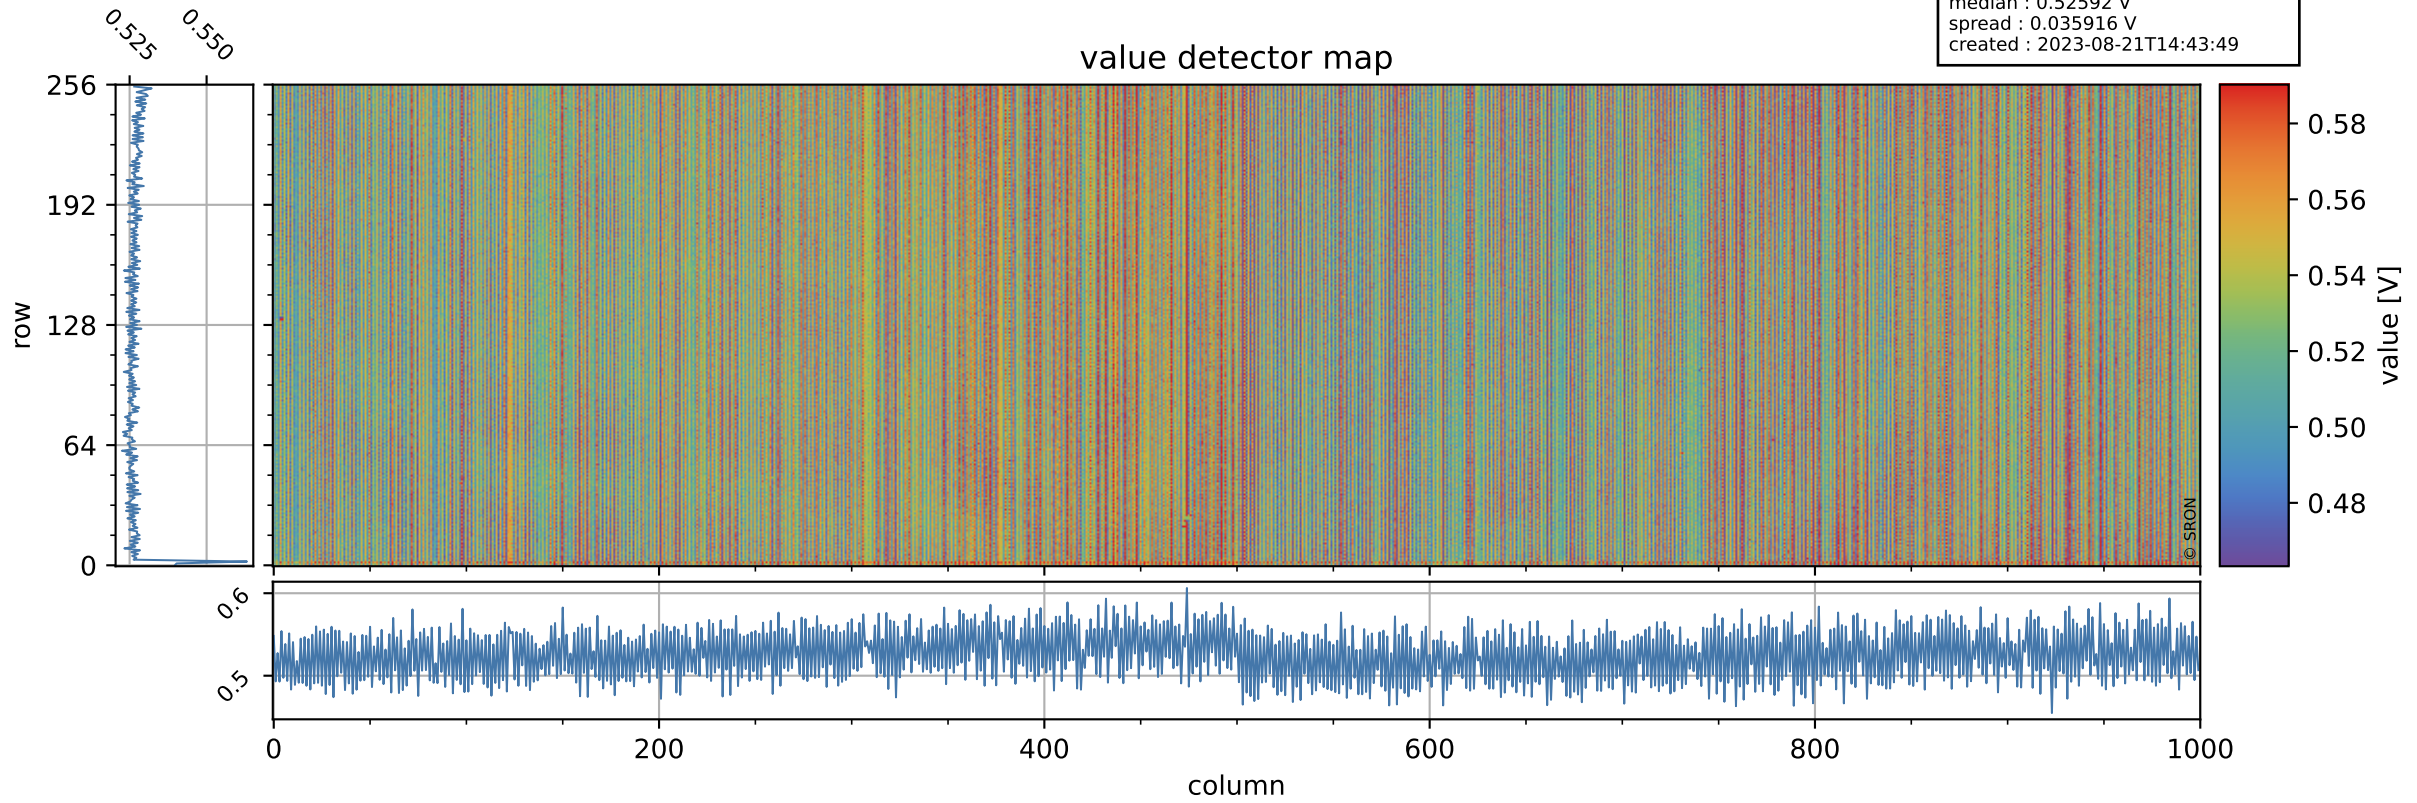

Tropomi SWIR offset (official)

orbits : 19 in [14257, 14302]
coverage : 2020-07-14 / 2020-07-17
median : 0.52592 V
spread : 0.035916 V
created : 2023-08-21T14:43:49

value detector map

Tropomi SWIR offset (official)

orbits : 19 in [14257, 14302]
coverage : 2020-07-14 / 2020-07-17
median : 30.848 μV
spread : 15.347 μV
created : 2023-08-21T14:43:49

Tropomi SWIR offset (official)

orbits : 19 in [14257, 14302]
coverage : 2020-07-14 / 2020-07-17
median : -0.10065 mV
spread : 0.37915 mV
created : 2023-08-21T14:43:50

value compared with SWIR offset CKD

Tropomi SWIR offset (official) ground-tracks of Sentinel-5P

orbits : 19 in [14257, 14302]
coverage : 2020-07-14 / 2020-07-17
created : 2023-08-21T14:43:50

Tropomi SWIR offset (official)

orbits : [2827, 14302]
coverage : 2018-04-30 / 2020-07-17
created : 2023-08-21T14:43:50

trend of detector median & temperatures