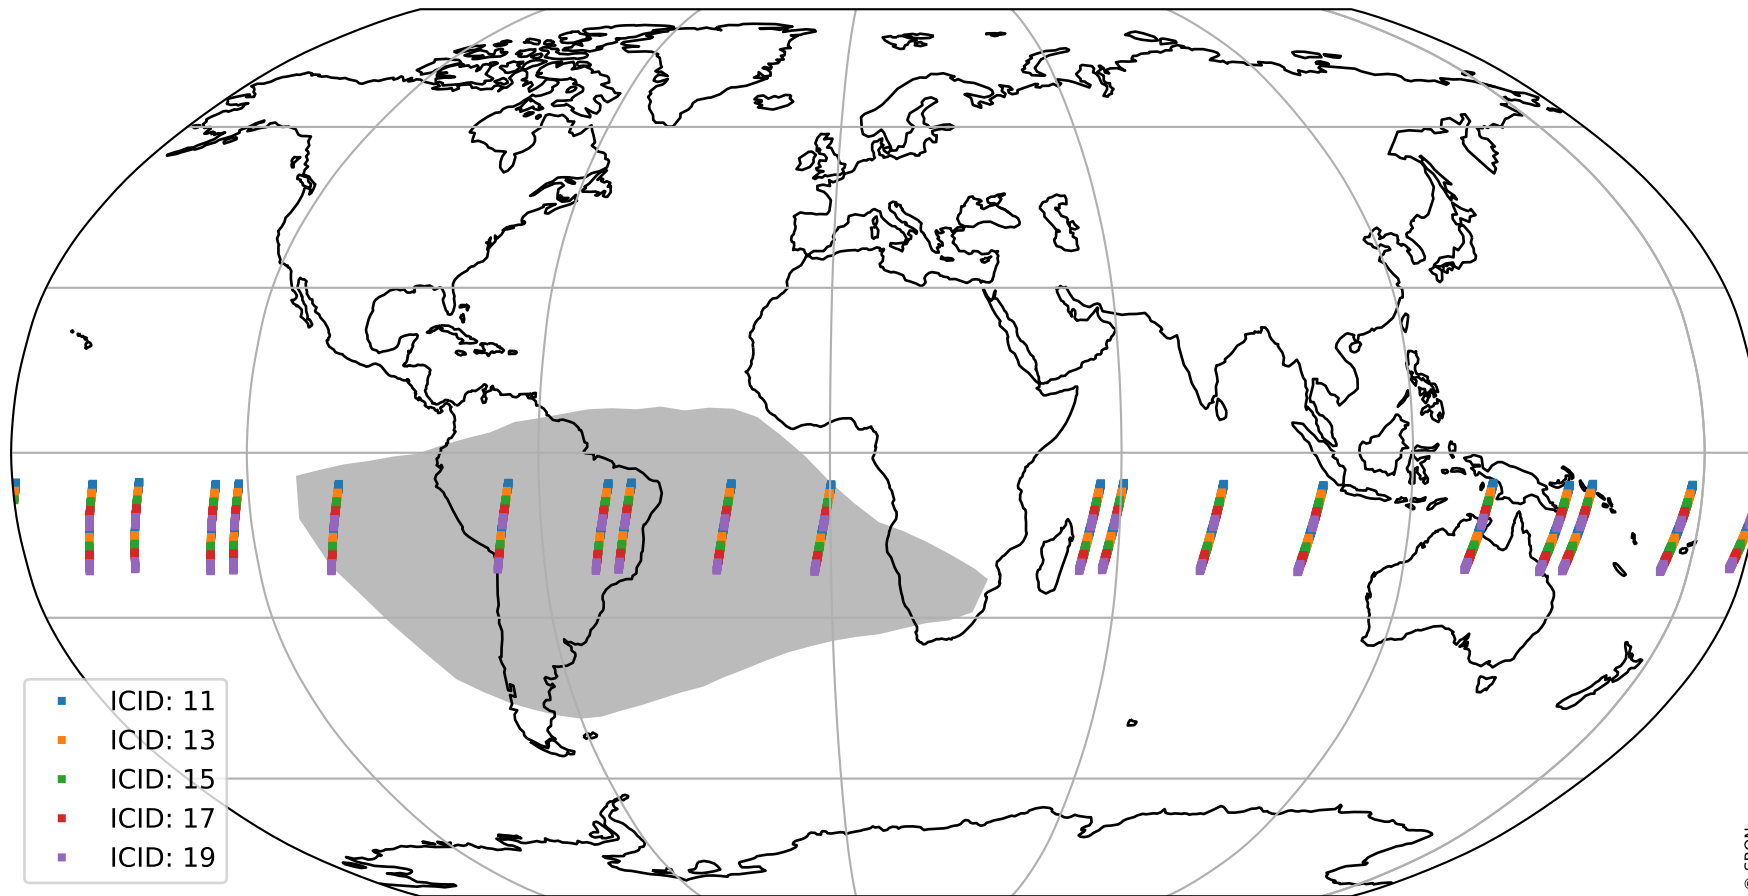

Tropomi SWIR offset (official)

orbits : 19 in [14257, 14302]
coverage : 2020-07-14 / 2020-07-17
median : 0.52592 V
spread : 0.035916 V
created : 2023-08-21T14:43:49

value detector map

Tropomi SWIR offset (official)

orbits : 19 in [14257, 14302]
coverage : 2020-07-14 / 2020-07-17
median : 30.848 μV
spread : 15.347 μV
created : 2023-08-21T14:43:49

Tropomi SWIR offset (official)

orbits : 19 in [14257, 14302]
coverage : 2020-07-14 / 2020-07-17
median : -0.10065 mV
spread : 0.37915 mV
created : 2023-08-21T14:43:50

value compared with SWIR offset CKD

Tropomi SWIR offset (official) ground-tracks of Sentinel-5P

orbits : 19 in [14257, 14302]
coverage : 2020-07-14 / 2020-07-17
created : 2023-08-21T14:43:50

Tropomi SWIR offset (official)

orbits : [2827, 14302]
coverage : 2018-04-30 / 2020-07-17
created : 2023-08-21T14:43:50

trend of detector median & temperatures