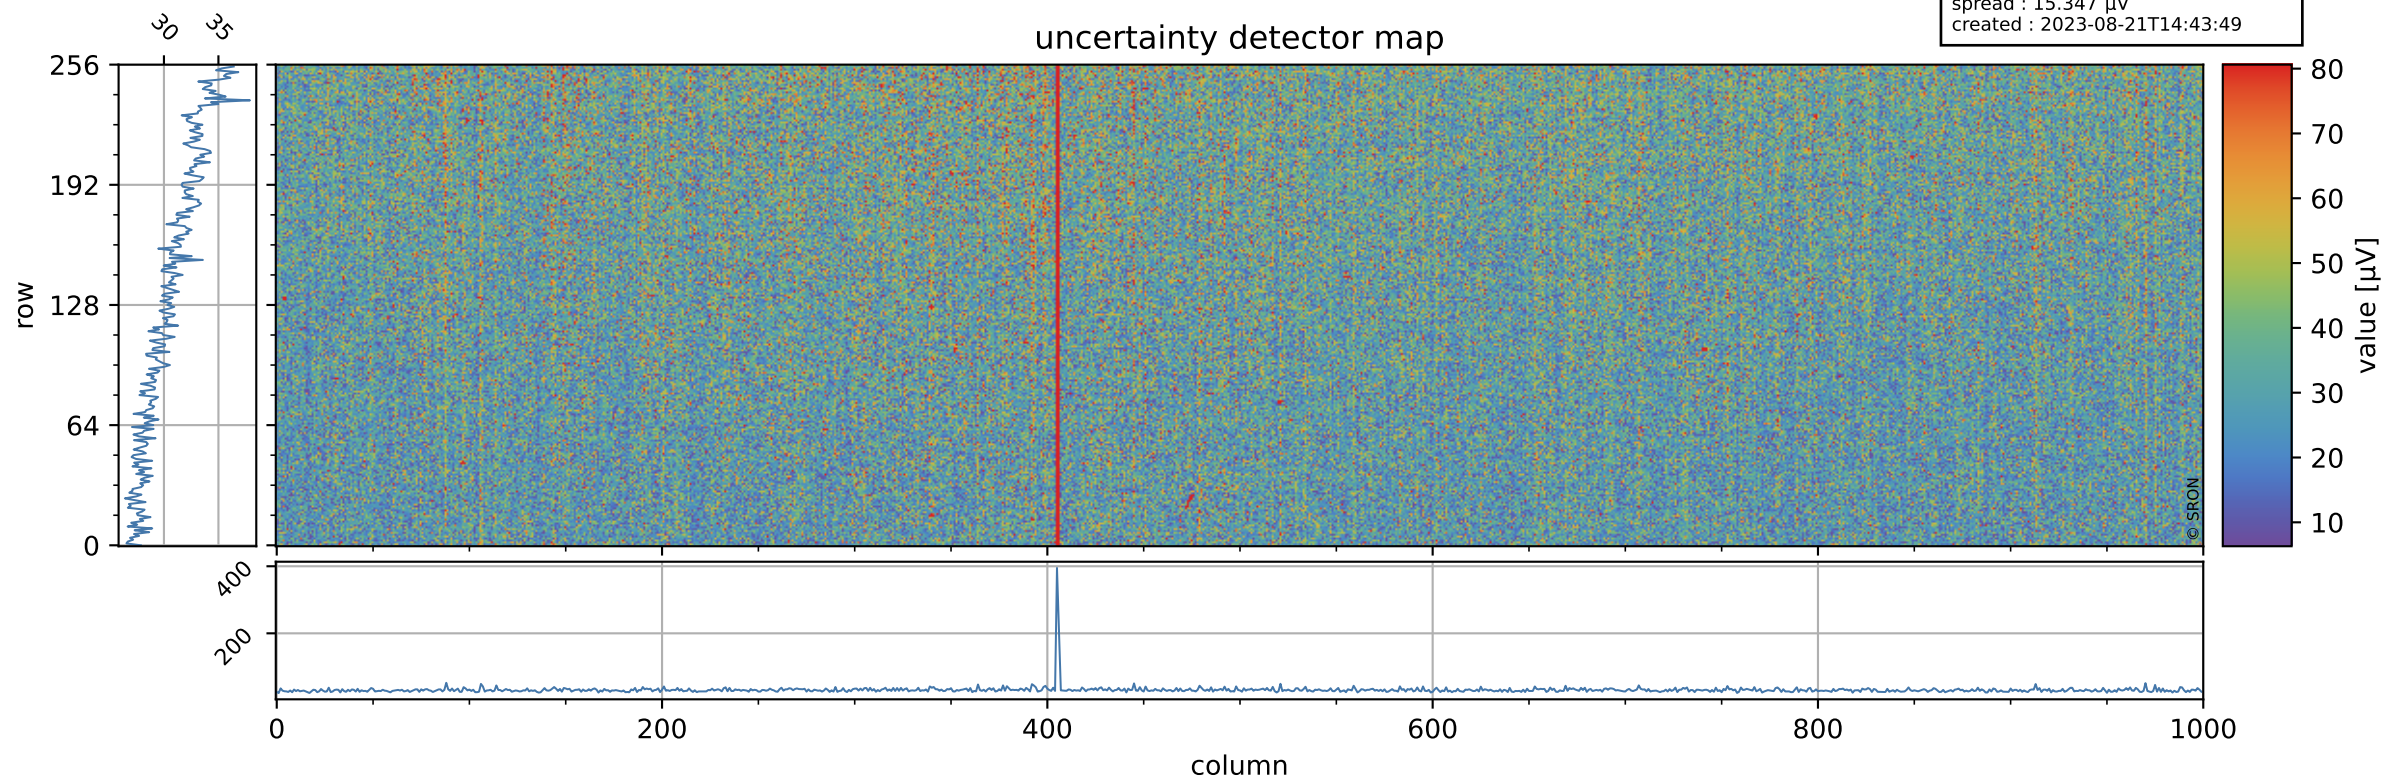

Tropomi SWIR offset (official)

orbits : 19 in [14257, 14302]
coverage : 2020-07-14 / 2020-07-17
median : 0.52592 V
spread : 0.035916 V
created : 2023-08-21T14:43:49

value detector map

Tropomi SWIR offset (official)

orbits : 19 in [14257, 14302]
coverage : 2020-07-14 / 2020-07-17
median : 30.848 μV
spread : 15.347 μV
created : 2023-08-21T14:43:49

Tropomi SWIR offset (official)

orbits : 19 in [14257, 14302]
coverage : 2020-07-14 / 2020-07-17
median : -0.10065 mV
spread : 0.37915 mV
created : 2023-08-21T14:43:50

value compared with SWIR offset CKD

Tropomi SWIR offset (official) ground-tracks of Sentinel-5P

orbits : 19 in [14257, 14302]
coverage : 2020-07-14 / 2020-07-17
created : 2023-08-21T14:43:50

Tropomi SWIR offset (official)

orbits : [2827, 14302]
coverage : 2018-04-30 / 2020-07-17
created : 2023-08-21T14:43:50

trend of detector median & temperatures