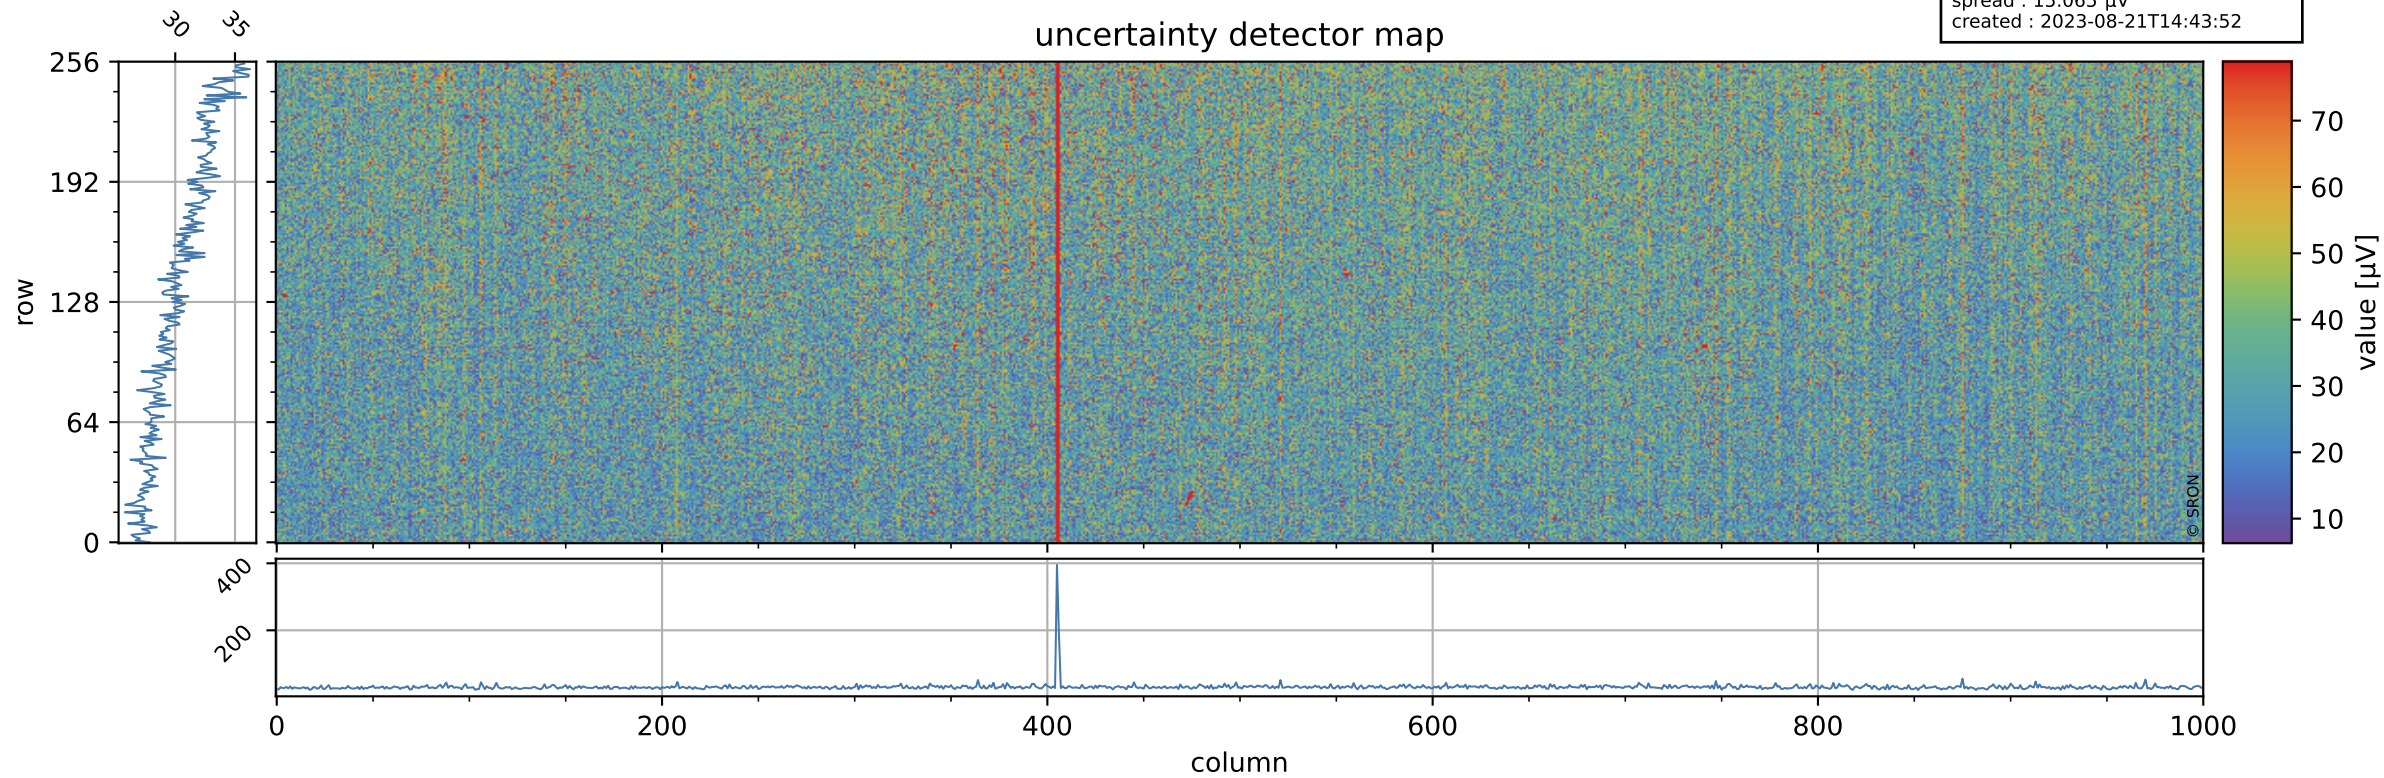

Tropomi SWIR offset (official)

orbits : 20 in [14272, 14317]
coverage : 2020-07-15 / 2020-07-18
median : 0.52592 V
spread : 0.035916 V
created : 2023-08-21T14:43:52

value detector map

Tropomi SWIR offset (official)

orbits : 20 in [14272, 14317]
coverage : 2020-07-15 / 2020-07-18
median : 30.509 μV
spread : 15.065 μV
created : 2023-08-21T14:43:52

Tropomi SWIR offset (official)

orbits : 20 in [14272, 14317]
coverage : 2020-07-15 / 2020-07-18
median : -0.10483 mV
spread : 0.37928 mV
created : 2023-08-21T14:43:53

value compared with SWIR offset CKD

Tropomi SWIR offset (official) ground-tracks of Sentinel-5P

orbits : 20 in [14272, 14317]
coverage : 2020-07-15 / 2020-07-18
created : 2023-08-21T14:43:53

Tropomi SWIR offset (official)

orbits : [2827, 14317]
coverage : 2018-04-30 / 2020-07-18
created : 2023-08-21T14:43:54

trend of detector median & temperatures