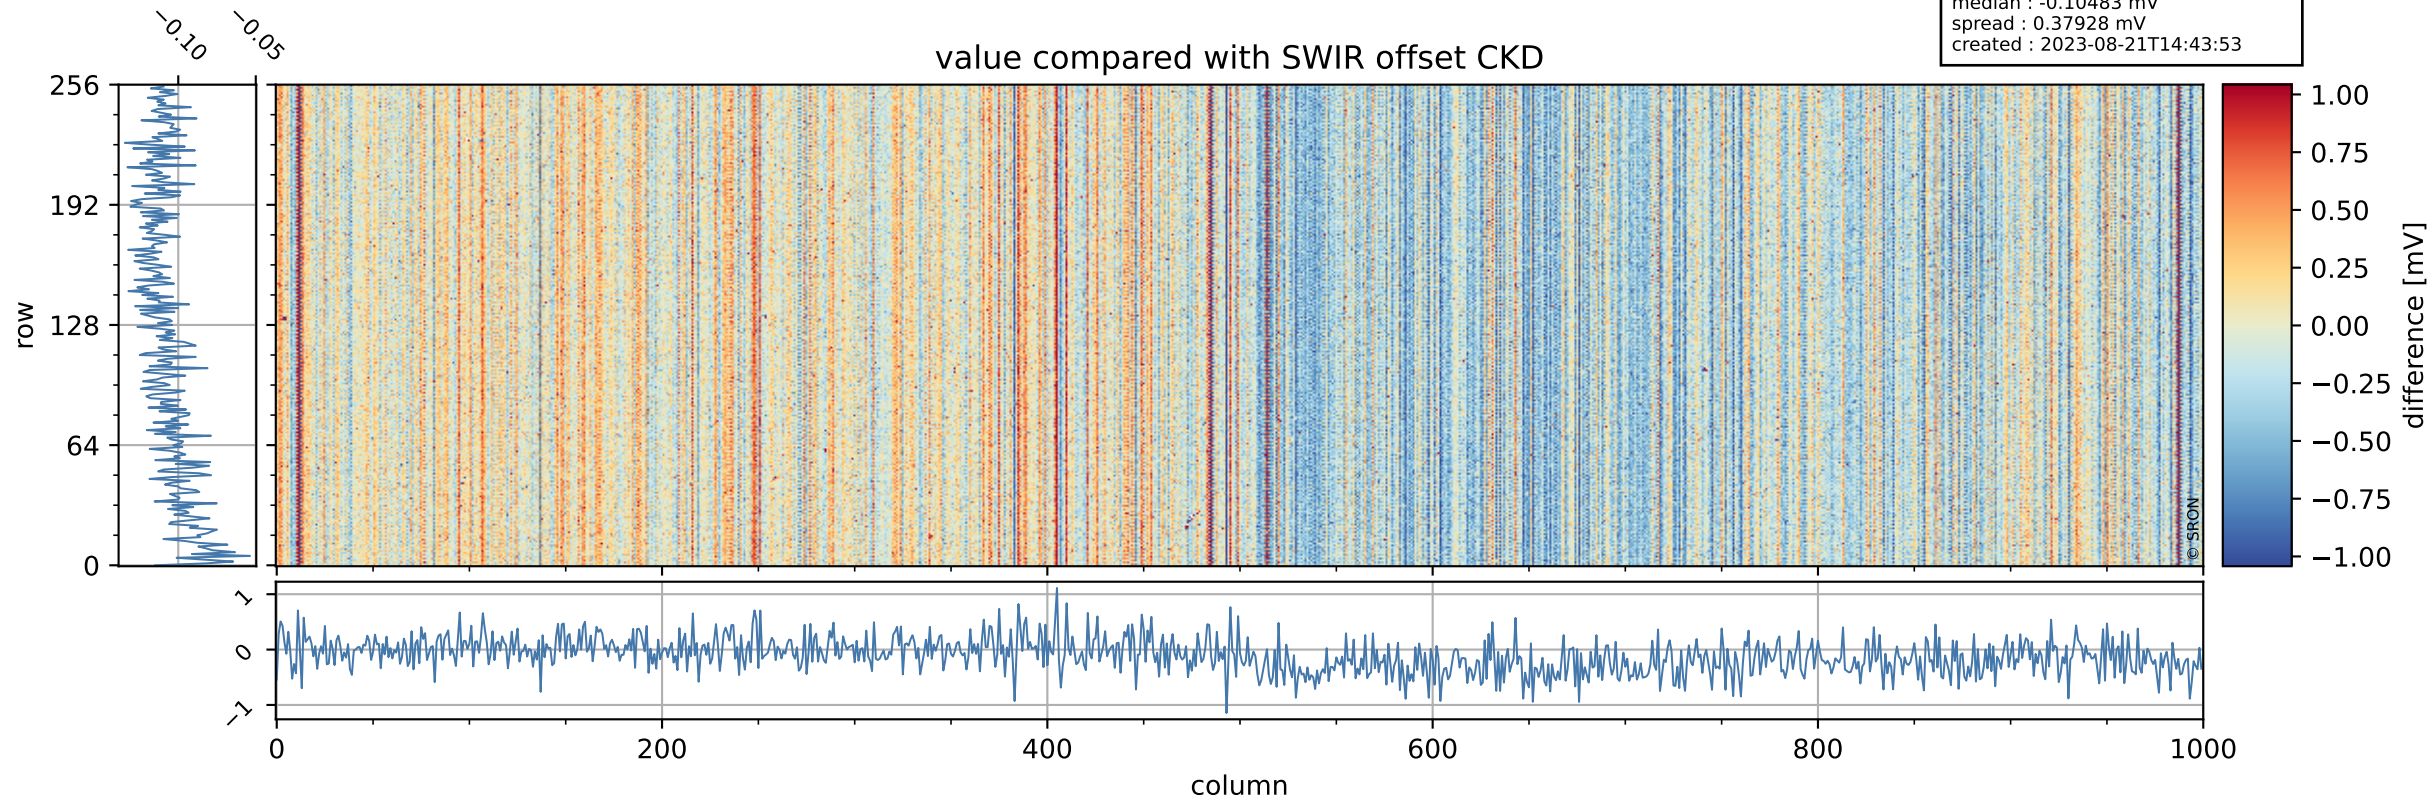

Tropomi SWIR offset (official)

orbits : 20 in [14272, 14317]
coverage : 2020-07-15 / 2020-07-18
median : 0.52592 V
spread : 0.035916 V
created : 2023-08-21T14:43:52

value detector map

Tropomi SWIR offset (official)

orbits : 20 in [14272, 14317]
coverage : 2020-07-15 / 2020-07-18
median : 30.509 μV
spread : 15.065 μV
created : 2023-08-21T14:43:52

Tropomi SWIR offset (official)

orbits : 20 in [14272, 14317]
coverage : 2020-07-15 / 2020-07-18
median : -0.10483 mV
spread : 0.37928 mV
created : 2023-08-21T14:43:53

value compared with SWIR offset CKD

Tropomi SWIR offset (official) ground-tracks of Sentinel-5P

orbits : 20 in [14272, 14317]
coverage : 2020-07-15 / 2020-07-18
created : 2023-08-21T14:43:53

Tropomi SWIR offset (official)

orbits : [2827, 14317]
coverage : 2018-04-30 / 2020-07-18
created : 2023-08-21T14:43:54

trend of detector median & temperatures