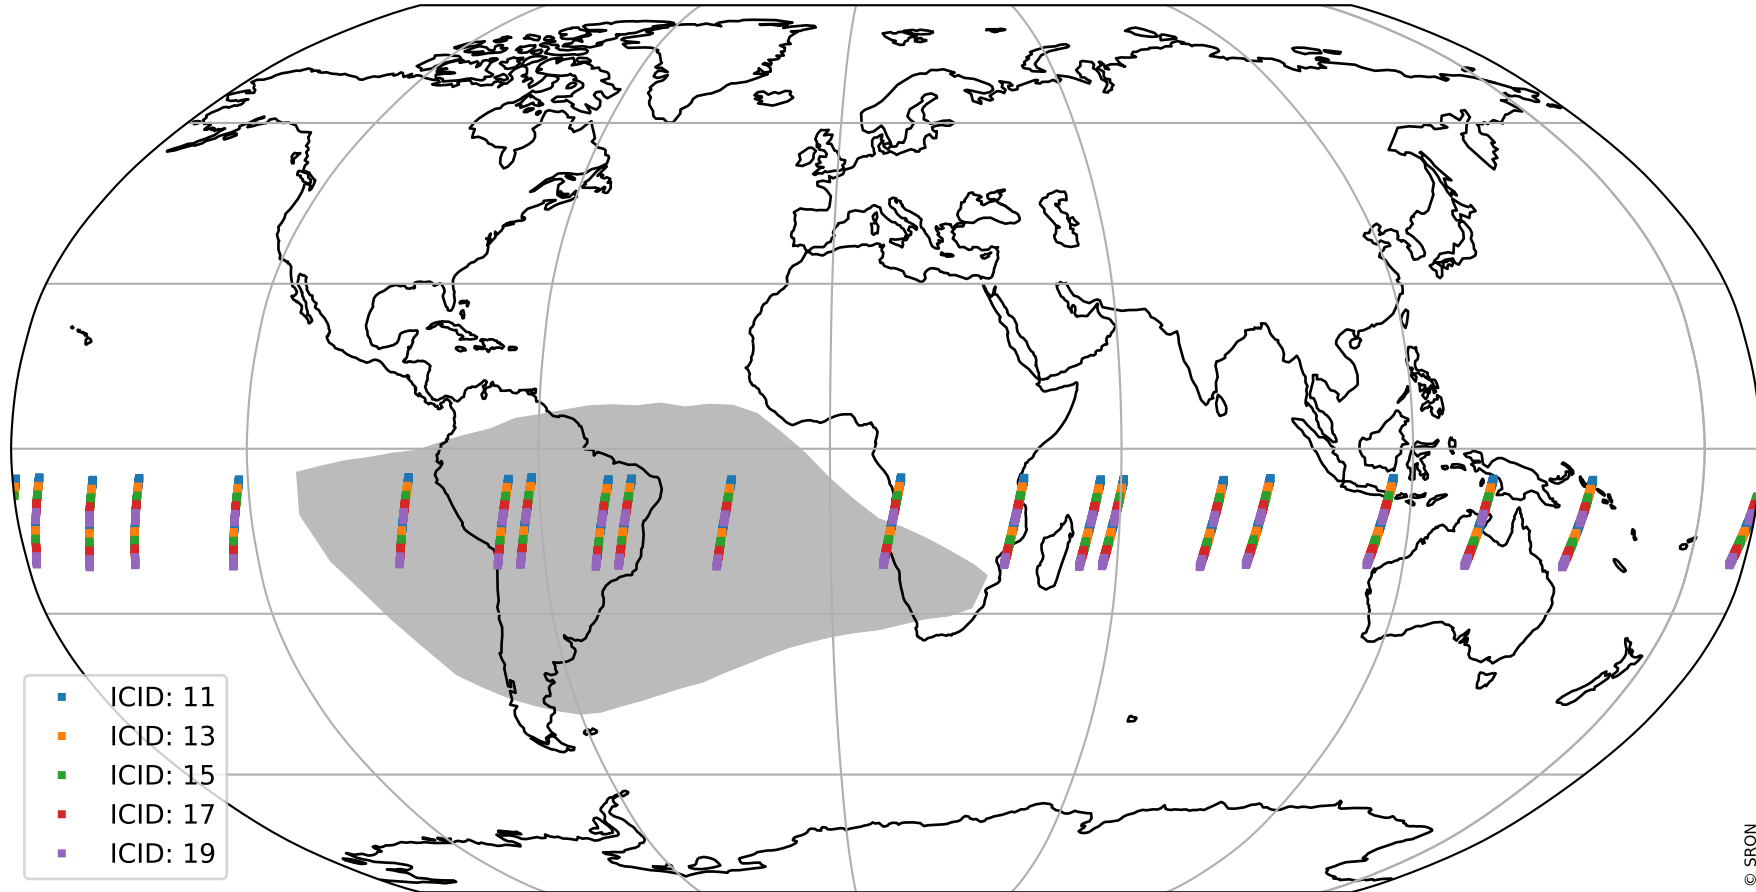

Tropomi SWIR offset (official)

orbits : 20 in [14272, 14317]
coverage : 2020-07-15 / 2020-07-18
median : 0.52592 V
spread : 0.035916 V
created : 2023-08-21T14:43:52

value detector map

Tropomi SWIR offset (official)

orbits : 20 in [14272, 14317]
coverage : 2020-07-15 / 2020-07-18
median : 30.509 μV
spread : 15.065 μV
created : 2023-08-21T14:43:52

Tropomi SWIR offset (official)

orbits : 20 in [14272, 14317]
coverage : 2020-07-15 / 2020-07-18
median : -0.10483 mV
spread : 0.37928 mV
created : 2023-08-21T14:43:53

value compared with SWIR offset CKD

Tropomi SWIR offset (official) ground-tracks of Sentinel-5P

orbits : 20 in [14272, 14317]
coverage : 2020-07-15 / 2020-07-18
created : 2023-08-21T14:43:53

Tropomi SWIR offset (official)

orbits : [2827, 14317]
coverage : 2018-04-30 / 2020-07-18
created : 2023-08-21T14:43:54

trend of detector median & temperatures