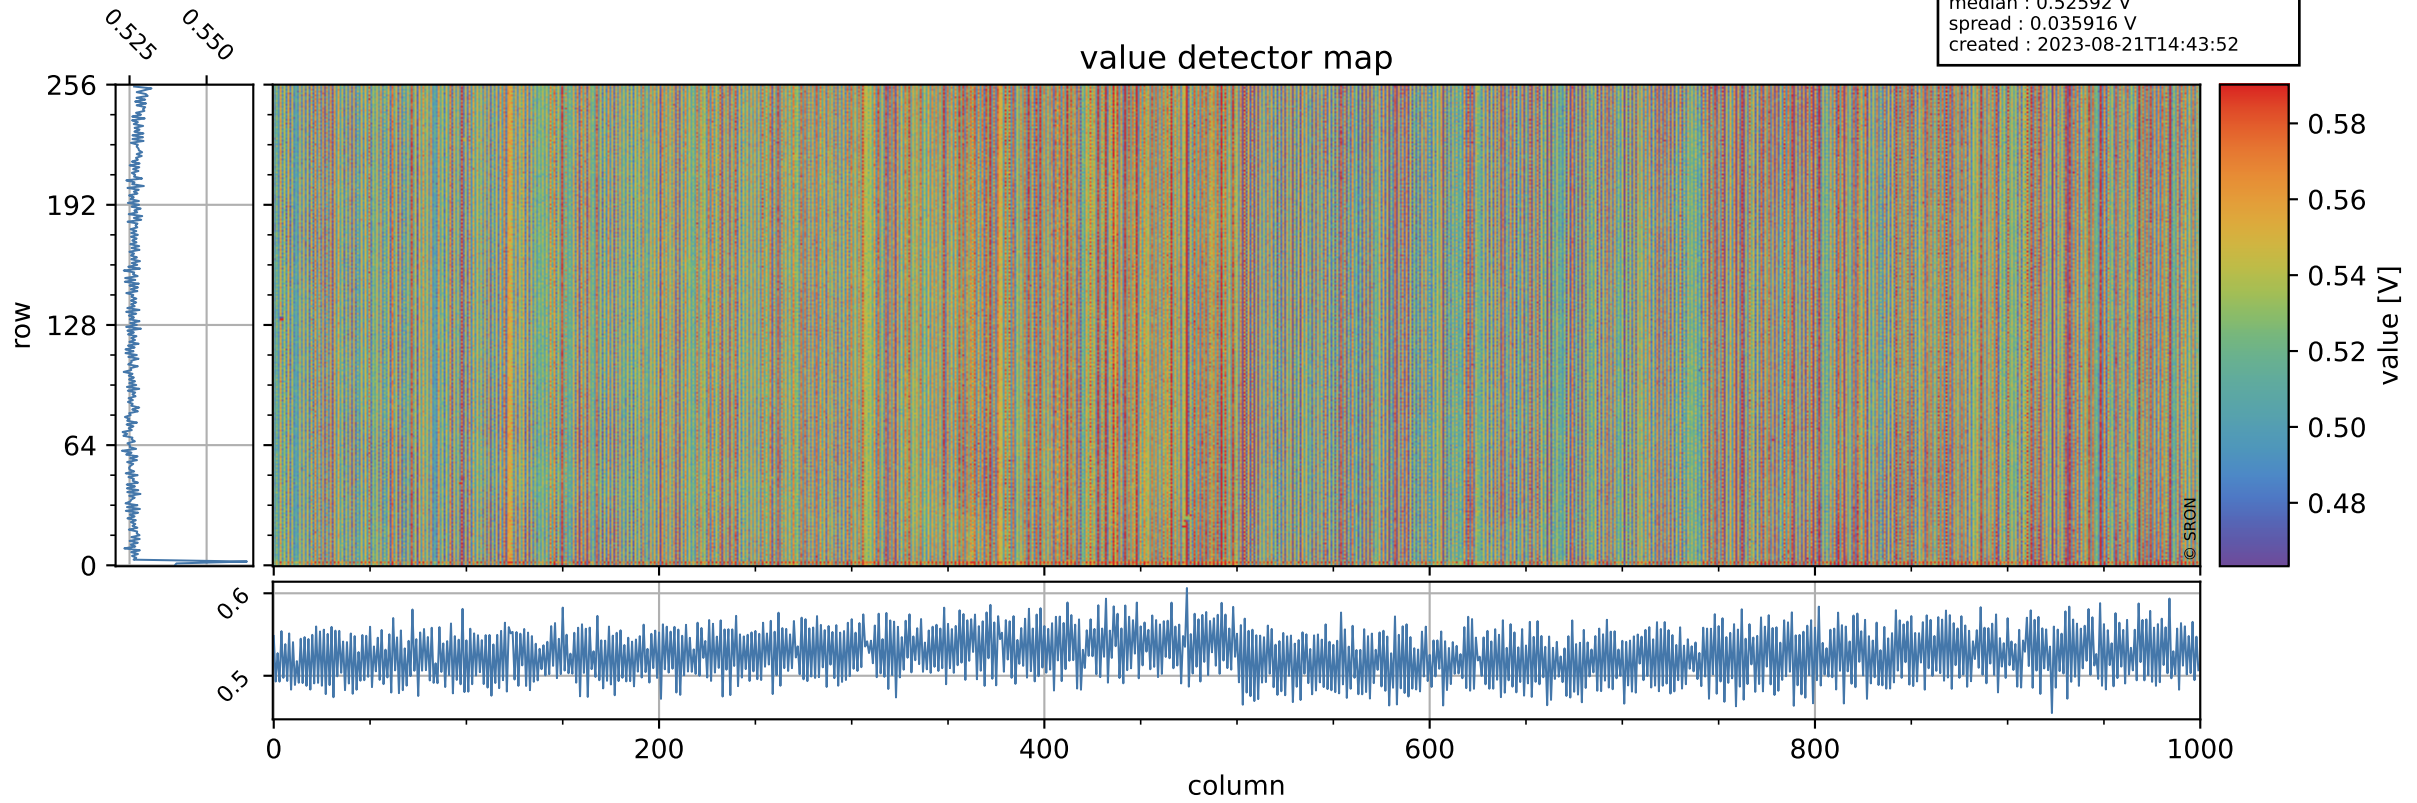

Tropomi SWIR offset (official)

orbits : 20 in [14272, 14317]
coverage : 2020-07-15 / 2020-07-18
median : 0.52592 V
spread : 0.035916 V
created : 2023-08-21T14:43:52

value detector map

Tropomi SWIR offset (official)

orbits : 20 in [14272, 14317]
coverage : 2020-07-15 / 2020-07-18
median : 30.509 μV
spread : 15.065 μV
created : 2023-08-21T14:43:52

Tropomi SWIR offset (official)

orbits : 20 in [14272, 14317]
coverage : 2020-07-15 / 2020-07-18
median : -0.10483 mV
spread : 0.37928 mV
created : 2023-08-21T14:43:53

value compared with SWIR offset CKD

Tropomi SWIR offset (official) ground-tracks of Sentinel-5P

orbits : 20 in [14272, 14317]
coverage : 2020-07-15 / 2020-07-18
created : 2023-08-21T14:43:53

Tropomi SWIR offset (official)

orbits : [2827, 14317]
coverage : 2018-04-30 / 2020-07-18
created : 2023-08-21T14:43:54

trend of detector median & temperatures