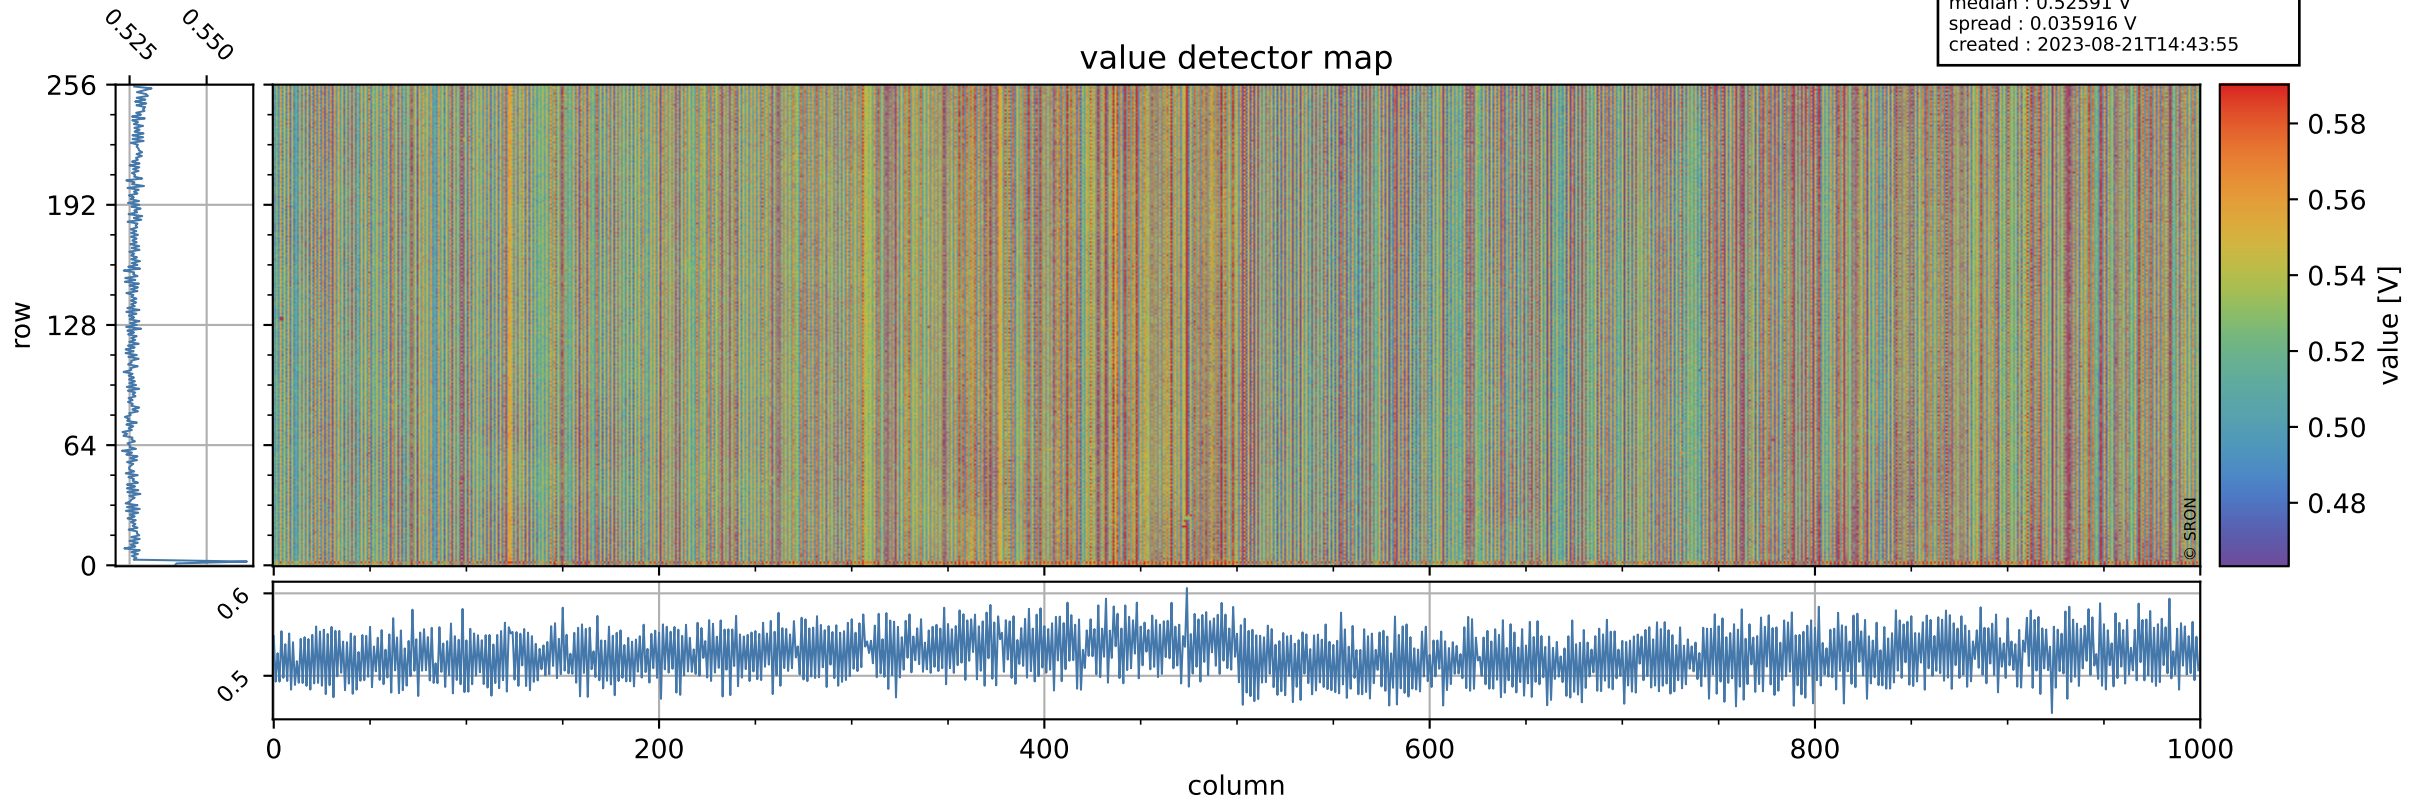

# Tropomi SWIR offset (official)

orbits : 19 in [14287, 14332]  
coverage : 2020-07-16 / 2020-07-19  
median : 0.52591 V  
spread : 0.035916 V  
created : 2023-08-21T14:43:55

## value detector map

# Tropomi SWIR offset (official)

orbits : 19 in [14287, 14332]  
coverage : 2020-07-16 / 2020-07-19  
median : 31.693  $\mu\text{V}$   
spread : 15.593  $\mu\text{V}$   
created : 2023-08-21T14:43:55

# Tropomi SWIR offset (official) ground-tracks of Sentinel-5P

orbits : 19 in [14287, 14332]  
coverage : 2020-07-16 / 2020-07-19  
created : 2023-08-21T14:43:57