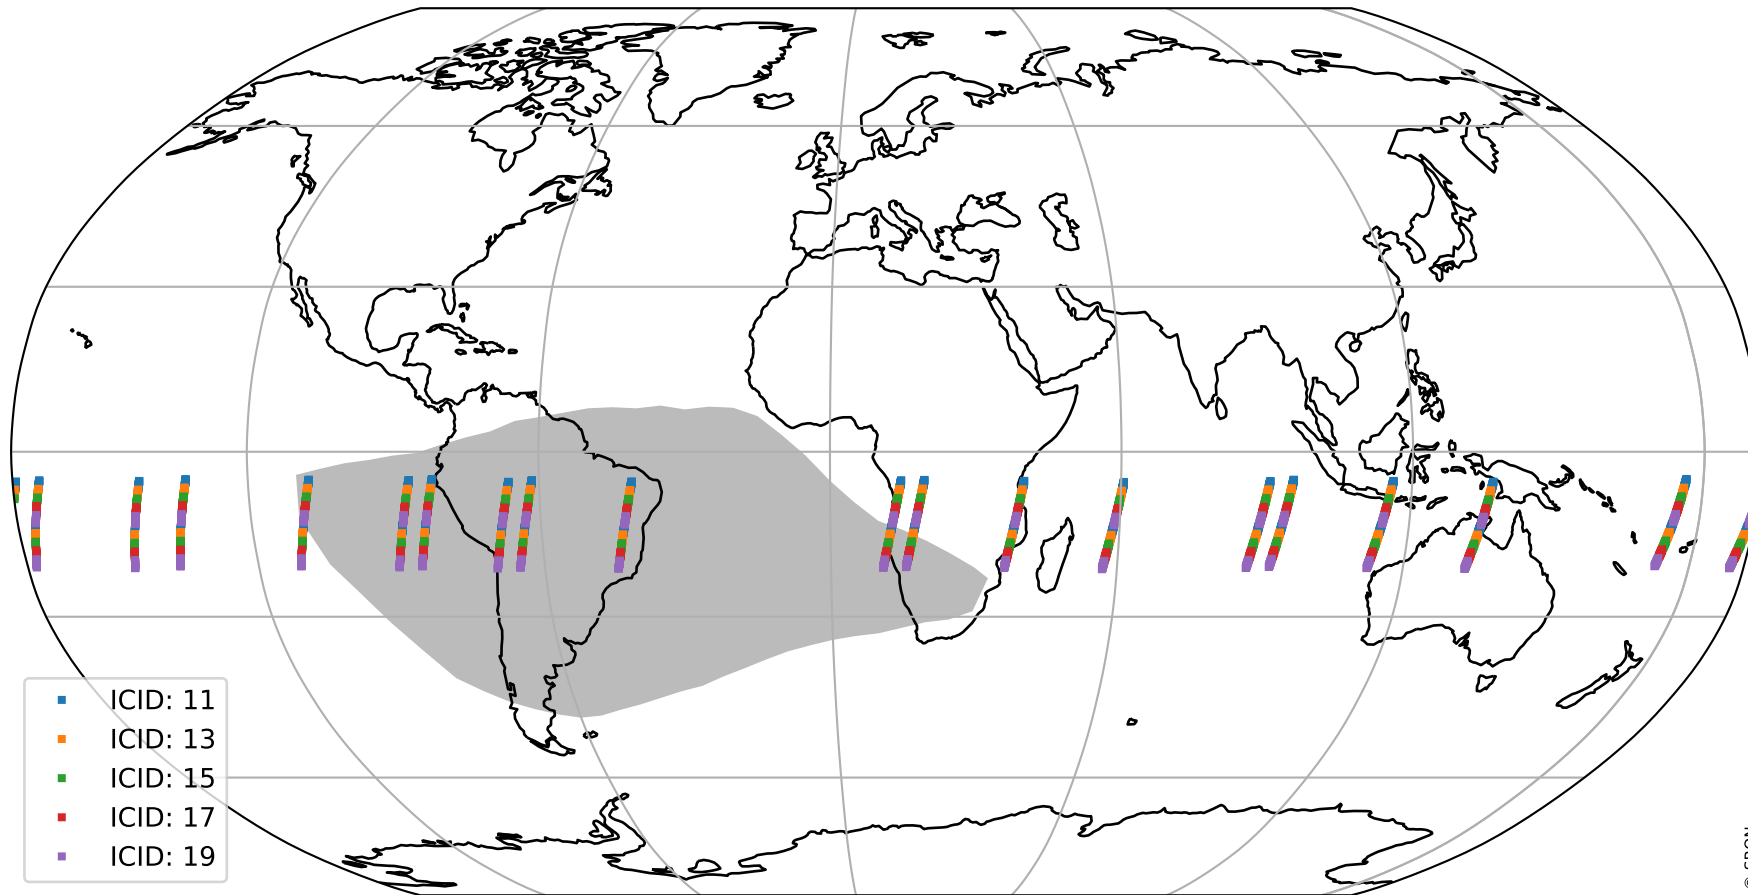

# Tropomi SWIR offset (official)

orbits : 19 in [14287, 14332]  
coverage : 2020-07-16 / 2020-07-19  
median : 31.693  $\mu\text{V}$   
spread : 15.593  $\mu\text{V}$   
created : 2023-08-21T14:43:55

# Tropomi SWIR offset (official)

orbits : 19 in [14287, 14332]  
coverage : 2020-07-16 / 2020-07-19  
median : -0.11167 mV  
spread : 0.38001 mV  
created : 2023-08-21T14:43:56

value compared with SWIR offset CKD

# Tropomi SWIR offset (official) ground-tracks of Sentinel-5P

orbits : 19 in [14287, 14332]  
coverage : 2020-07-16 / 2020-07-19  
created : 2023-08-21T14:43:57

# Tropomi SWIR offset (official)

orbits : [2827, 14332]  
coverage : 2018-04-30 / 2020-07-19  
created : 2023-08-21T14:43:57