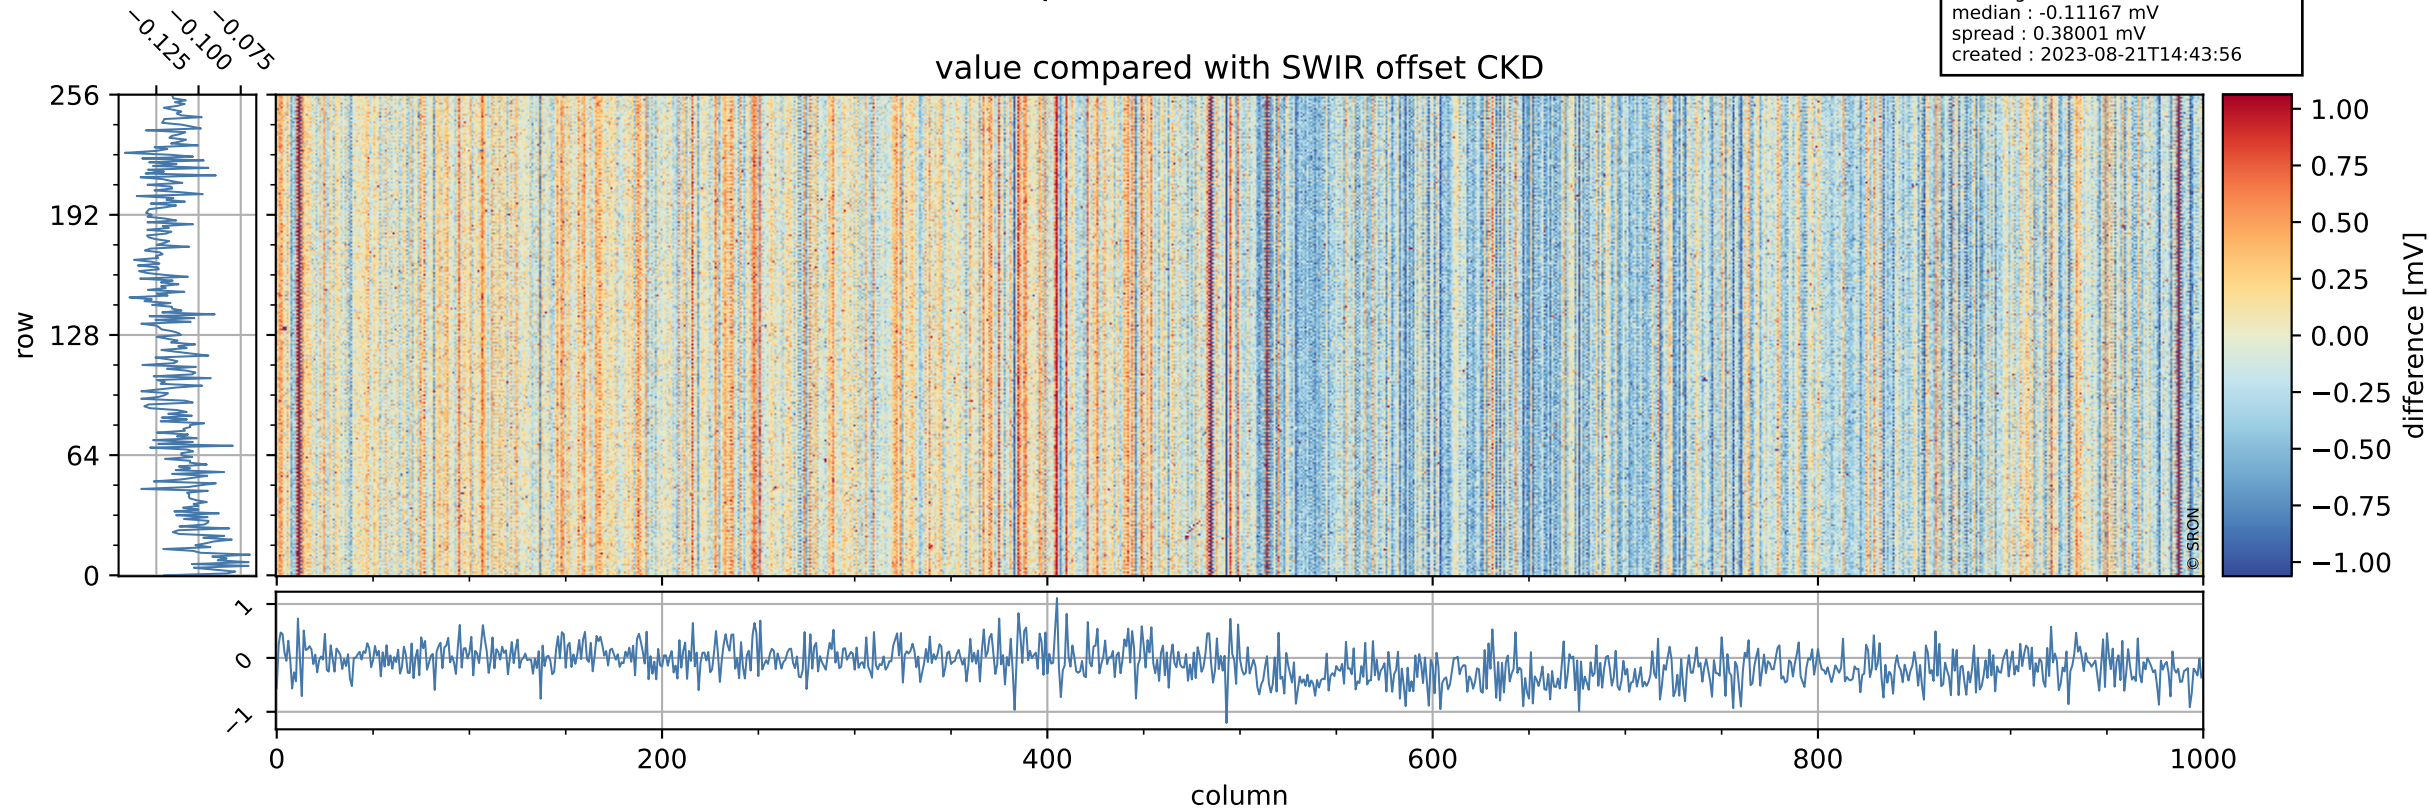

## value detector map

# Tropomi SWIR offset (official)

orbits : 19 in [14287, 14332]  
coverage : 2020-07-16 / 2020-07-19  
median : 31.693  $\mu\text{V}$   
spread : 15.593  $\mu\text{V}$   
created : 2023-08-21T14:43:55

# Tropomi SWIR offset (official)

orbits : 19 in [14287, 14332]  
coverage : 2020-07-16 / 2020-07-19  
median : -0.11167 mV  
spread : 0.38001 mV  
created : 2023-08-21T14:43:56

value compared with SWIR offset CKD

# Tropomi SWIR offset (official) ground-tracks of Sentinel-5P

orbits : 19 in [14287, 14332]  
coverage : 2020-07-16 / 2020-07-19  
created : 2023-08-21T14:43:57