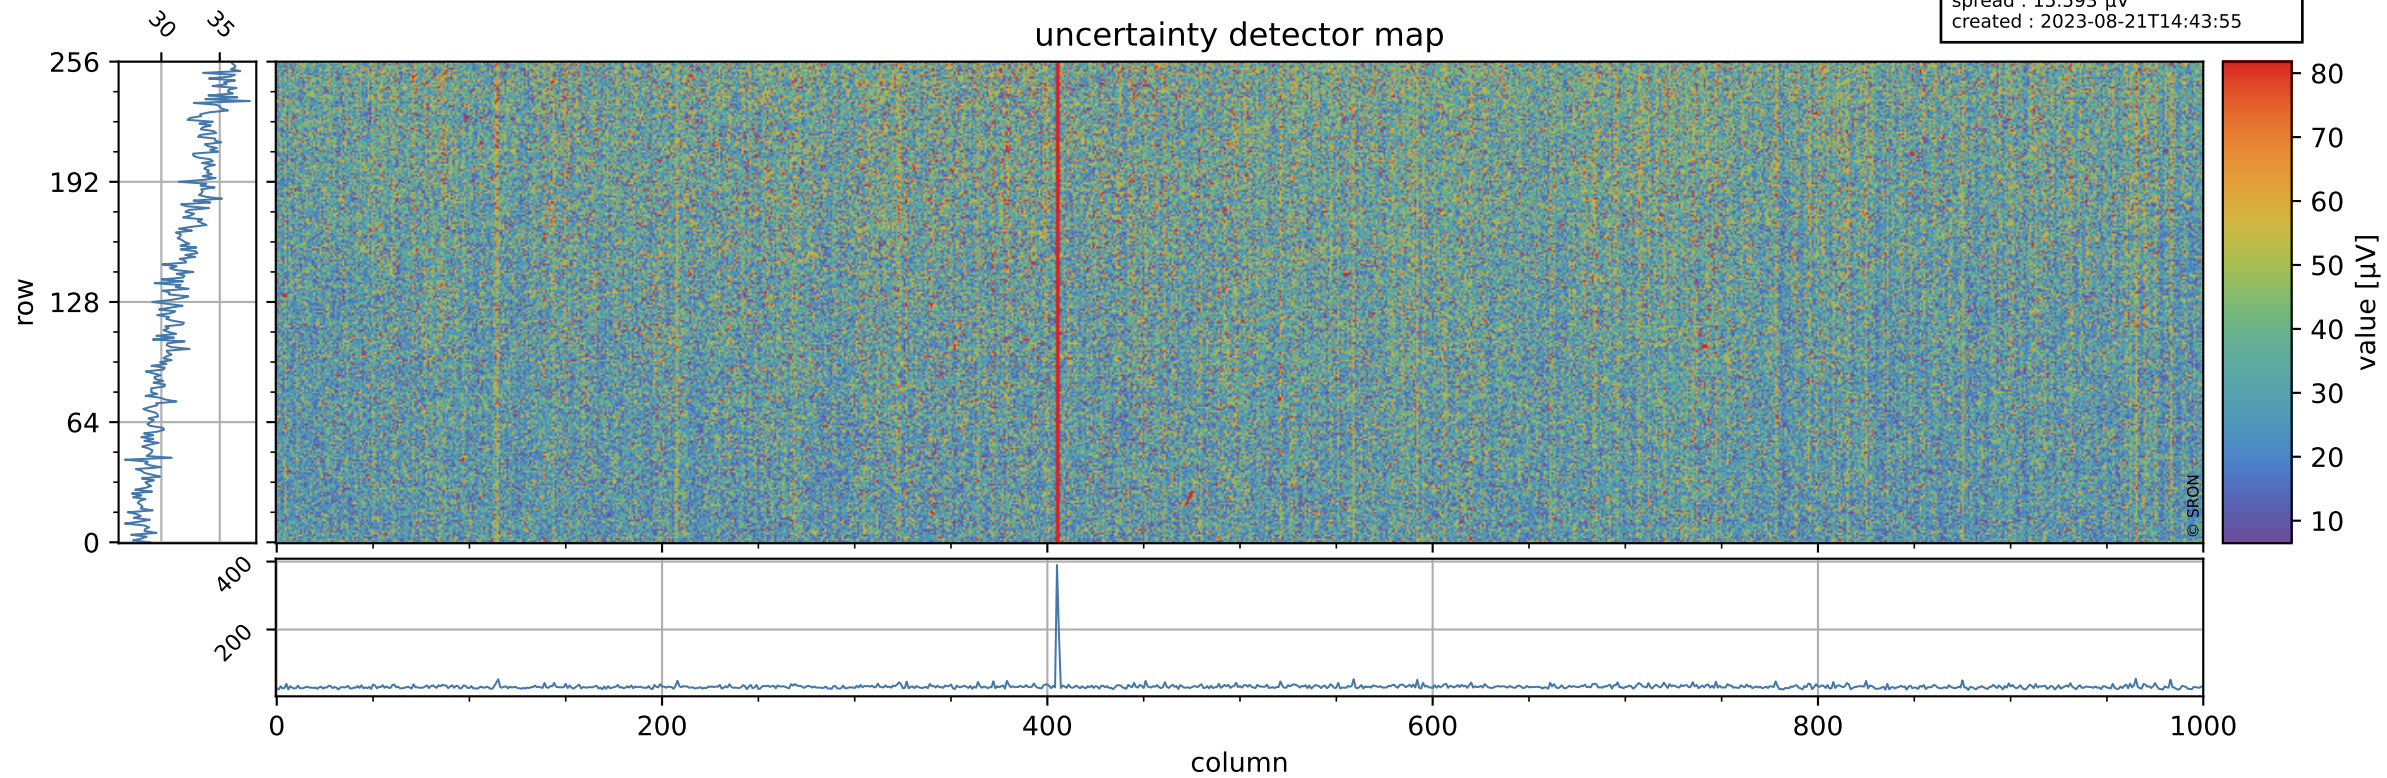

# Tropomi SWIR offset (official)

orbits : 19 in [14287, 14332]  
coverage : 2020-07-16 / 2020-07-19  
median : 0.52591 V  
spread : 0.035916 V  
created : 2023-08-21T14:43:55

## value detector map

# Tropomi SWIR offset (official)

orbits : 19 in [14287, 14332]  
coverage : 2020-07-16 / 2020-07-19  
median : 31.693  $\mu\text{V}$   
spread : 15.593  $\mu\text{V}$   
created : 2023-08-21T14:43:55

# Tropomi SWIR offset (official) ground-tracks of Sentinel-5P

orbits : 19 in [14287, 14332]  
coverage : 2020-07-16 / 2020-07-19  
created : 2023-08-21T14:43:57