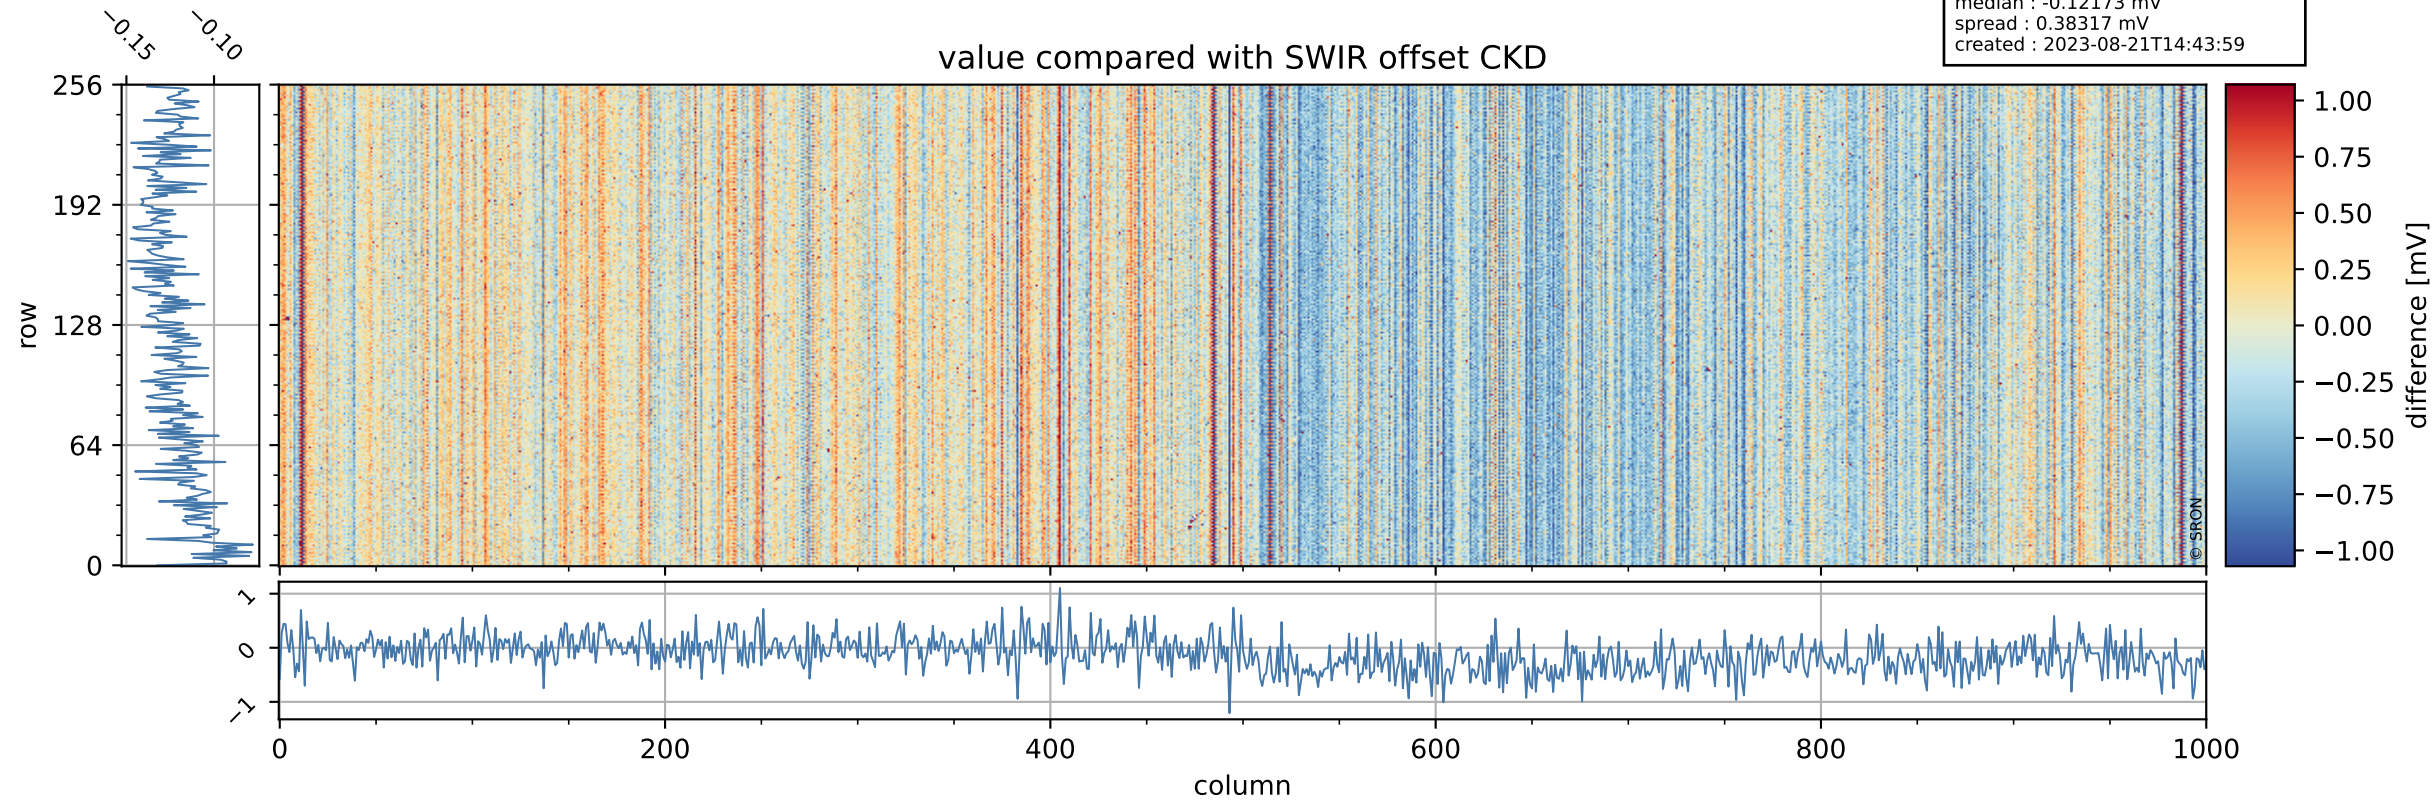

Tropomi SWIR offset (official)

orbits : 20 in [14302, 14347]
coverage : 2020-07-17 / 2020-07-20
median : 0.5259 V
spread : 0.035919 V
created : 2023-08-21T14:43:58

value detector map

Tropomi SWIR offset (official)

orbits : 20 in [14302, 14347]
coverage : 2020-07-17 / 2020-07-20
median : 34.944 μV
spread : 17.556 μV
created : 2023-08-21T14:43:58

Tropomi SWIR offset (official)

orbits : 20 in [14302, 14347]
coverage : 2020-07-17 / 2020-07-20
median : -0.12173 mV
spread : 0.38317 mV
created : 2023-08-21T14:43:59

value compared with SWIR offset CKD

Tropomi SWIR offset (official) ground-tracks of Sentinel-5P

orbits : 20 in [14302, 14347]
coverage : 2020-07-17 / 2020-07-20
created : 2023-08-21T14:43:59

Tropomi SWIR offset (official)

orbits : [2827, 14347]
coverage : 2018-04-30 / 2020-07-20
created : 2023-08-21T14:44:00

trend of detector median & temperatures