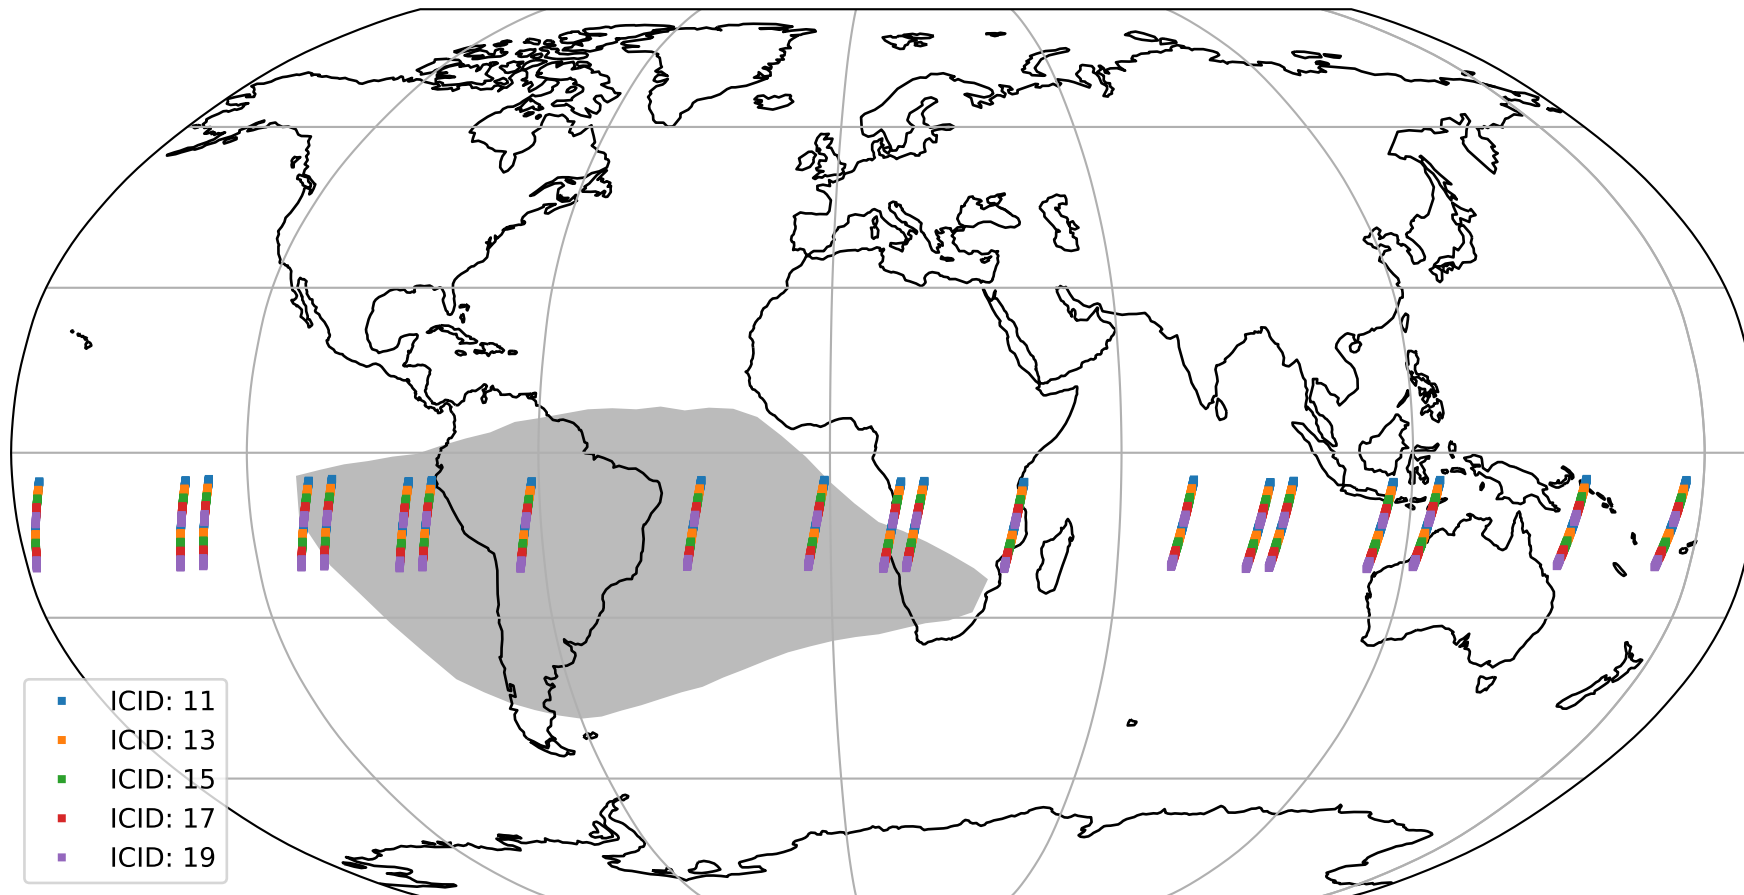

Tropomi SWIR offset (official)

orbits : 20 in [14302, 14347]
coverage : 2020-07-17 / 2020-07-20
median : 0.5259 V
spread : 0.035919 V
created : 2023-08-21T14:43:58

value detector map

Tropomi SWIR offset (official)

orbits : 20 in [14302, 14347]
coverage : 2020-07-17 / 2020-07-20
median : 34.944 μV
spread : 17.556 μV
created : 2023-08-21T14:43:58

Tropomi SWIR offset (official)

orbits : 20 in [14302, 14347]
coverage : 2020-07-17 / 2020-07-20
median : -0.12173 mV
spread : 0.38317 mV
created : 2023-08-21T14:43:59

value compared with SWIR offset CKD

Tropomi SWIR offset (official) ground-tracks of Sentinel-5P

orbits : 20 in [14302, 14347]
coverage : 2020-07-17 / 2020-07-20
created : 2023-08-21T14:43:59

Tropomi SWIR offset (official)

orbits : [2827, 14347]
coverage : 2018-04-30 / 2020-07-20
created : 2023-08-21T14:44:00

trend of detector median & temperatures