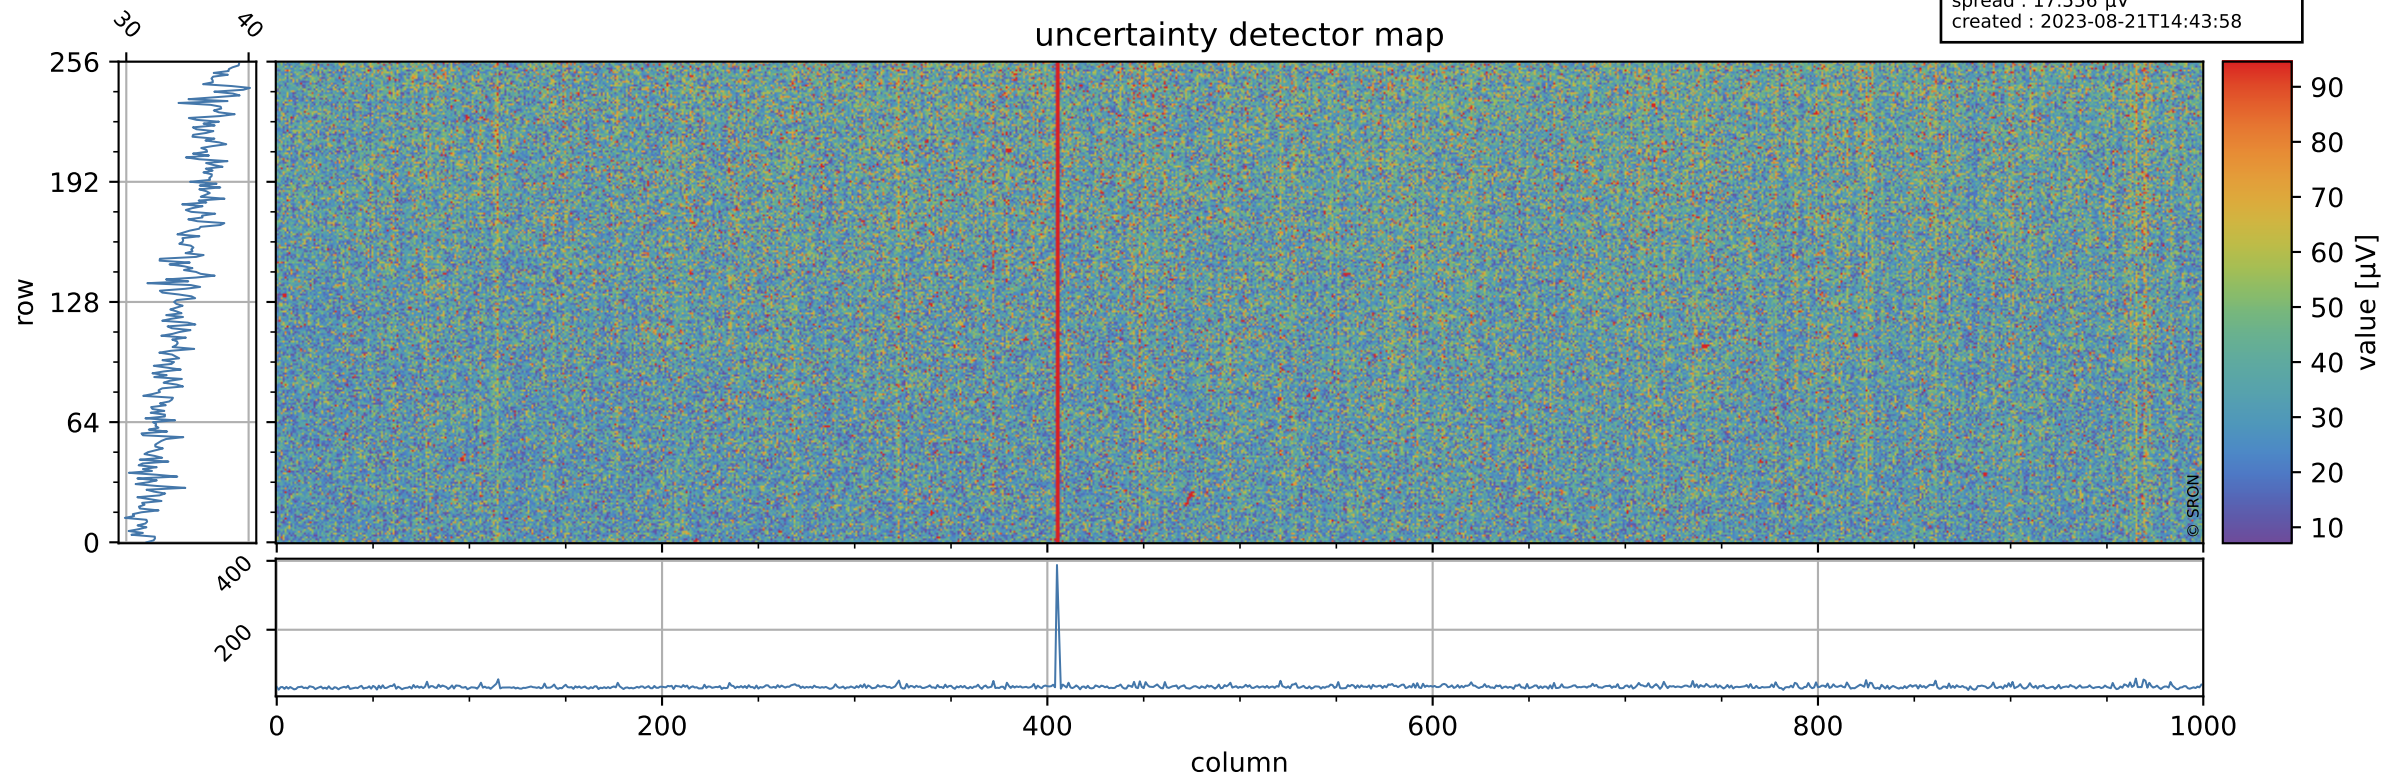

Tropomi SWIR offset (official)

orbits : 20 in [14302, 14347]
coverage : 2020-07-17 / 2020-07-20
median : 0.5259 V
spread : 0.035919 V
created : 2023-08-21T14:43:58

value detector map

Tropomi SWIR offset (official)

orbits : 20 in [14302, 14347]
coverage : 2020-07-17 / 2020-07-20
median : 34.944 μV
spread : 17.556 μV
created : 2023-08-21T14:43:58

Tropomi SWIR offset (official)

orbits : 20 in [14302, 14347]
coverage : 2020-07-17 / 2020-07-20
median : -0.12173 mV
spread : 0.38317 mV
created : 2023-08-21T14:43:59

value compared with SWIR offset CKD

Tropomi SWIR offset (official) ground-tracks of Sentinel-5P

orbits : 20 in [14302, 14347]
coverage : 2020-07-17 / 2020-07-20
created : 2023-08-21T14:43:59

Tropomi SWIR offset (official)

orbits : [2827, 14347]
coverage : 2018-04-30 / 2020-07-20
created : 2023-08-21T14:44:00

trend of detector median & temperatures