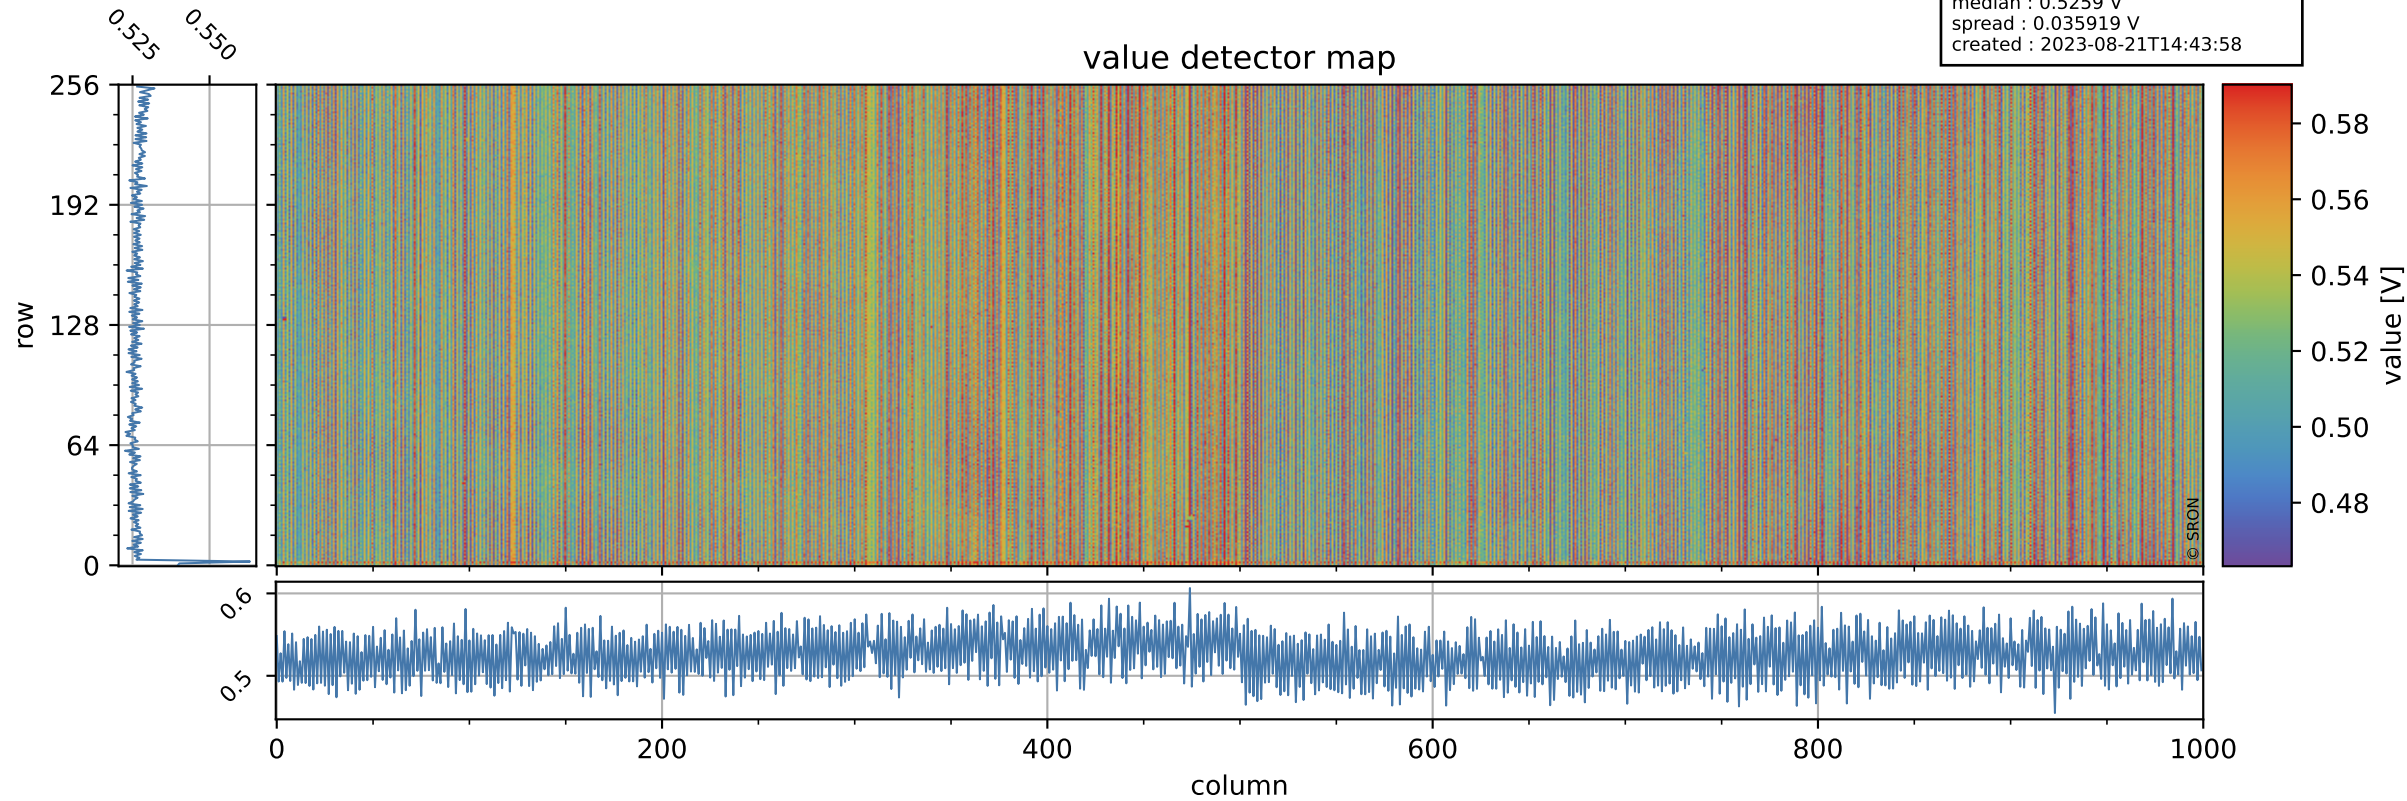

Tropomi SWIR offset (official)

orbits : 20 in [14302, 14347]
coverage : 2020-07-17 / 2020-07-20
median : 0.5259 V
spread : 0.035919 V
created : 2023-08-21T14:43:58

value detector map

Tropomi SWIR offset (official)

orbits : 20 in [14302, 14347]
coverage : 2020-07-17 / 2020-07-20
median : 34.944 μV
spread : 17.556 μV
created : 2023-08-21T14:43:58

Tropomi SWIR offset (official)

orbits : 20 in [14302, 14347]
coverage : 2020-07-17 / 2020-07-20
median : -0.12173 mV
spread : 0.38317 mV
created : 2023-08-21T14:43:59

value compared with SWIR offset CKD

Tropomi SWIR offset (official) ground-tracks of Sentinel-5P

orbits : 20 in [14302, 14347]
coverage : 2020-07-17 / 2020-07-20
created : 2023-08-21T14:43:59

Tropomi SWIR offset (official)

orbits : [2827, 14347]
coverage : 2018-04-30 / 2020-07-20
created : 2023-08-21T14:44:00

trend of detector median & temperatures