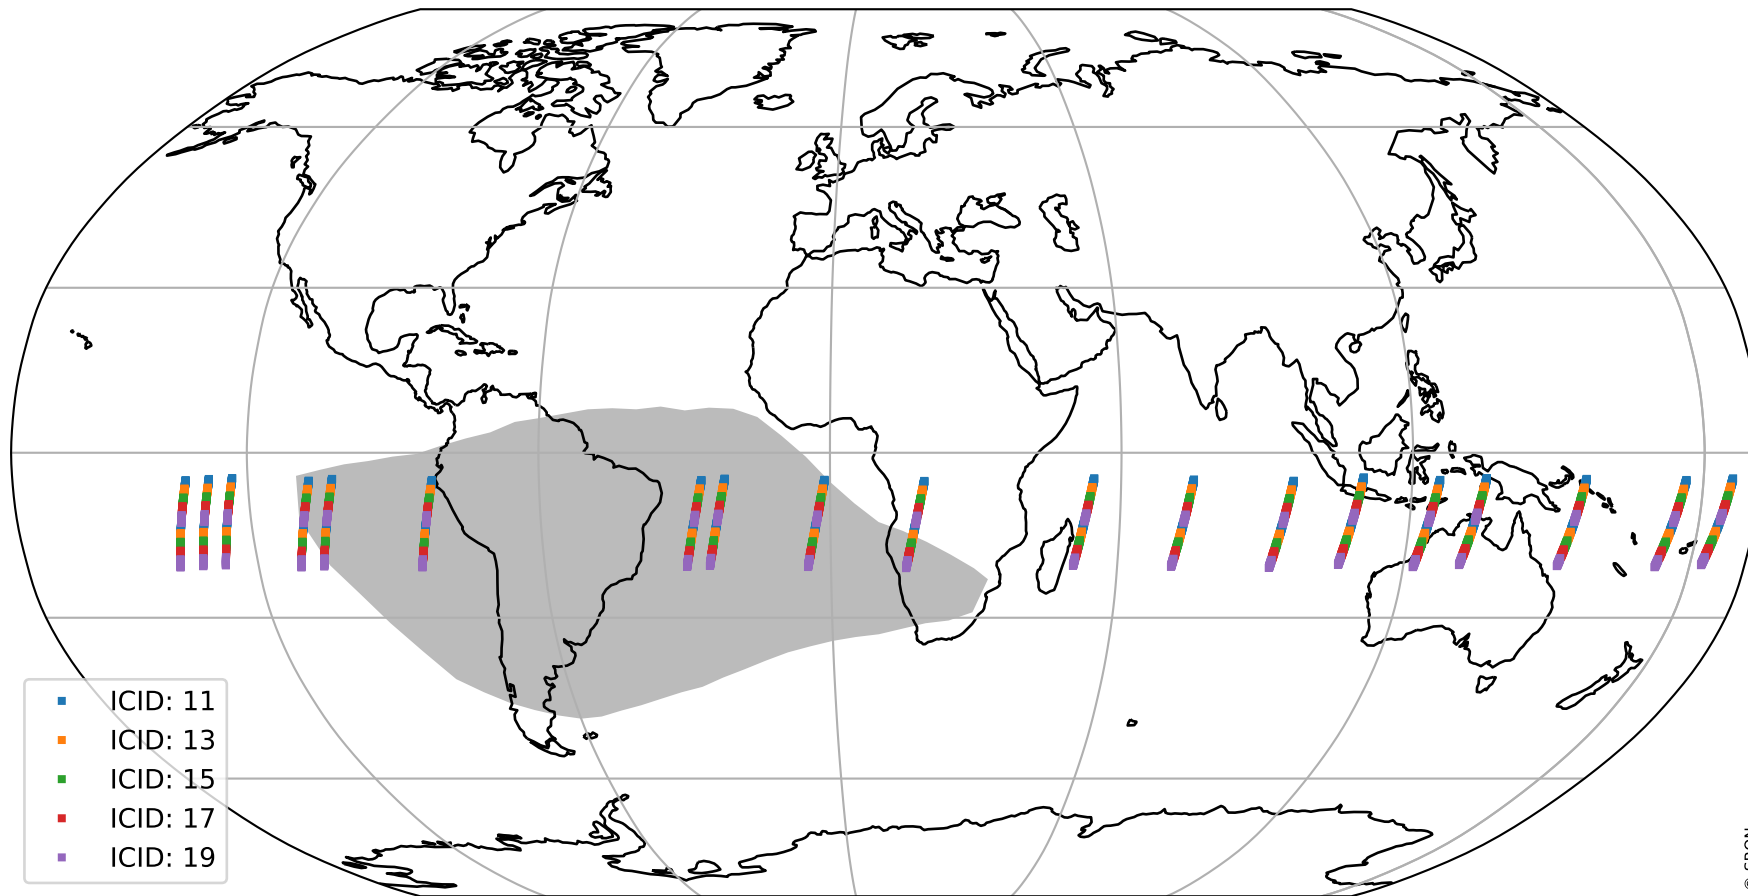

Tropomi SWIR offset (official)

orbits : 19 in [14317, 14362]
coverage : 2020-07-18 / 2020-07-21
median : 0.5259 V
spread : 0.035921 V
created : 2023-08-21T14:44:01

value detector map

Tropomi SWIR offset (official)

orbits : 19 in [14317, 14362]
coverage : 2020-07-18 / 2020-07-21
median : 34.894 μV
spread : 17.617 μV
created : 2023-08-21T14:44:01

Tropomi SWIR offset (official)

value compared with SWIR offset CKD

orbits : 19 in [14317, 14362]
coverage : 2020-07-18 / 2020-07-21
median : -0.12487 mV
spread : 0.38191 mV
created : 2023-08-21T14:44:02

Tropomi SWIR offset (official) ground-tracks of Sentinel-5P

orbits : 19 in [14317, 14362]
coverage : 2020-07-18 / 2020-07-21
created : 2023-08-21T14:44:02

Tropomi SWIR offset (official)

orbits : [2827, 14362]
coverage : 2018-04-30 / 2020-07-21
created : 2023-08-21T14:44:03