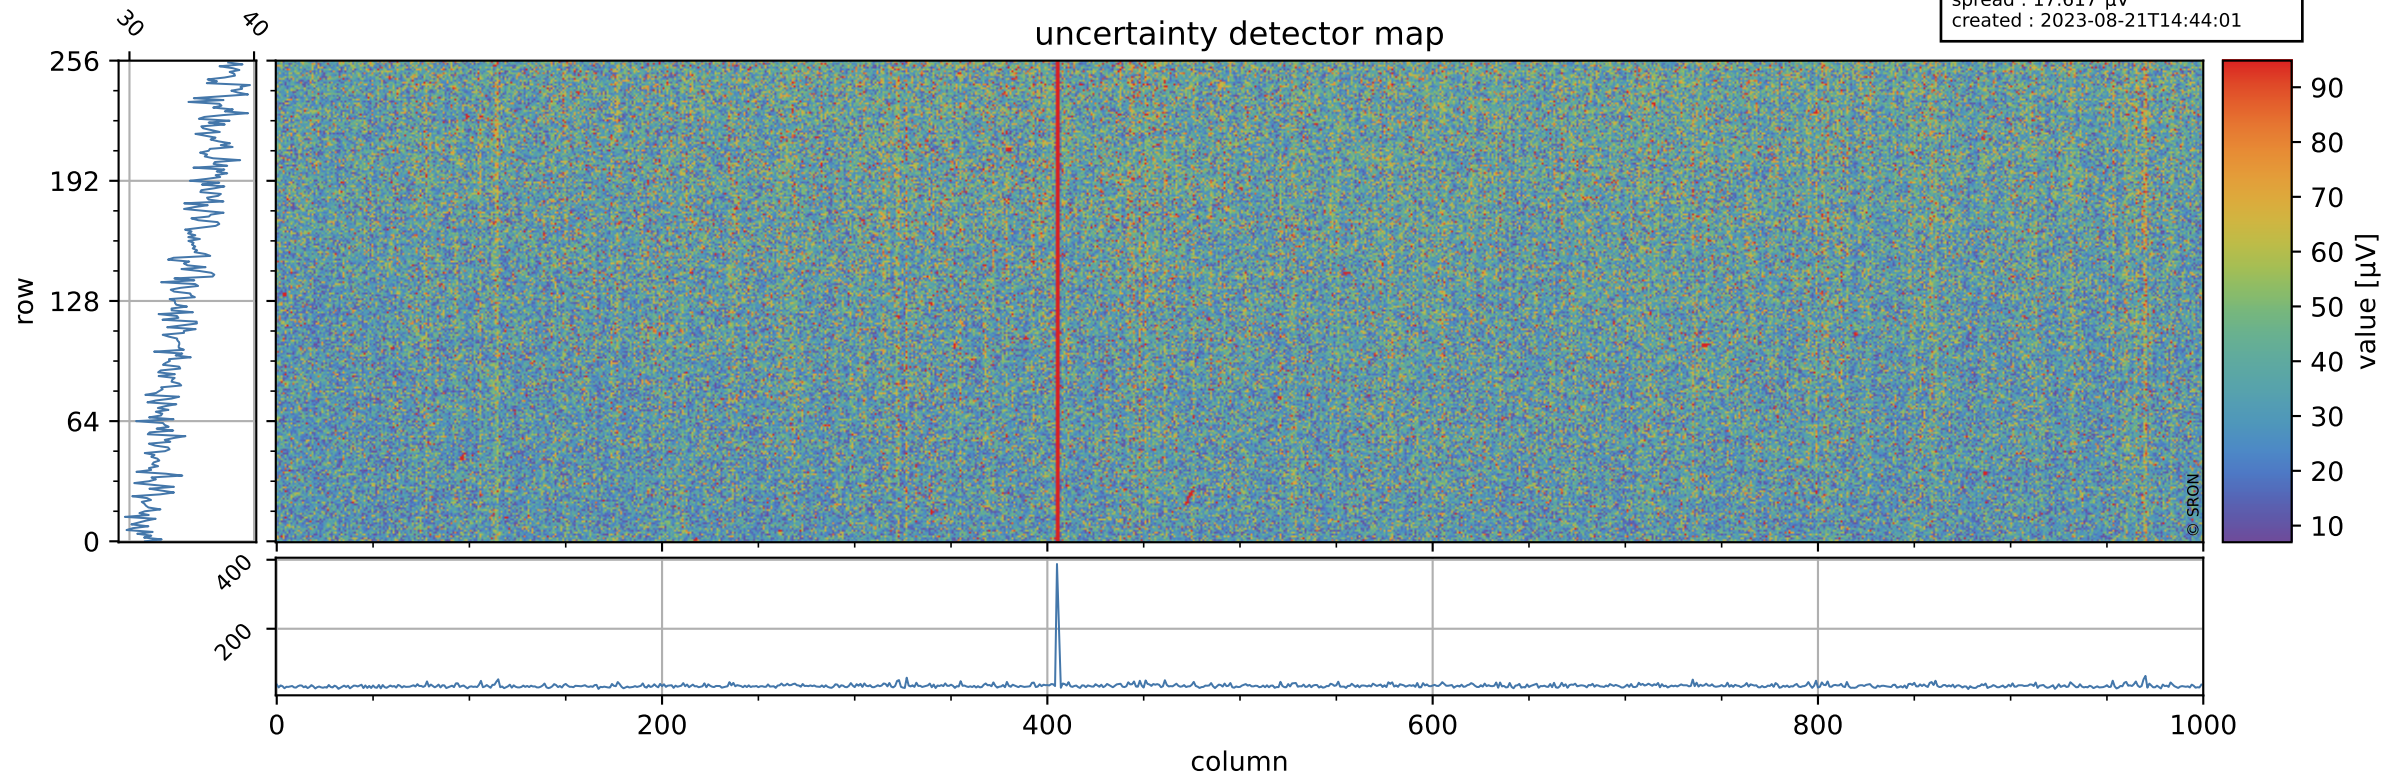

Tropomi SWIR offset (official)

orbits : 19 in [14317, 14362]
coverage : 2020-07-18 / 2020-07-21
median : 0.5259 V
spread : 0.035921 V
created : 2023-08-21T14:44:01

value detector map

Tropomi SWIR offset (official)

orbits : 19 in [14317, 14362]
coverage : 2020-07-18 / 2020-07-21
median : 34.894 μV
spread : 17.617 μV
created : 2023-08-21T14:44:01

Tropomi SWIR offset (official)

value compared with SWIR offset CKD

orbits : 19 in [14317, 14362]
coverage : 2020-07-18 / 2020-07-21
median : -0.12487 mV
spread : 0.38191 mV
created : 2023-08-21T14:44:02

Tropomi SWIR offset (official) ground-tracks of Sentinel-5P

orbits : 19 in [14317, 14362]
coverage : 2020-07-18 / 2020-07-21
created : 2023-08-21T14:44:02

Tropomi SWIR offset (official)

orbits : [2827, 14362]
coverage : 2018-04-30 / 2020-07-21
created : 2023-08-21T14:44:03

trend of detector median & temperatures