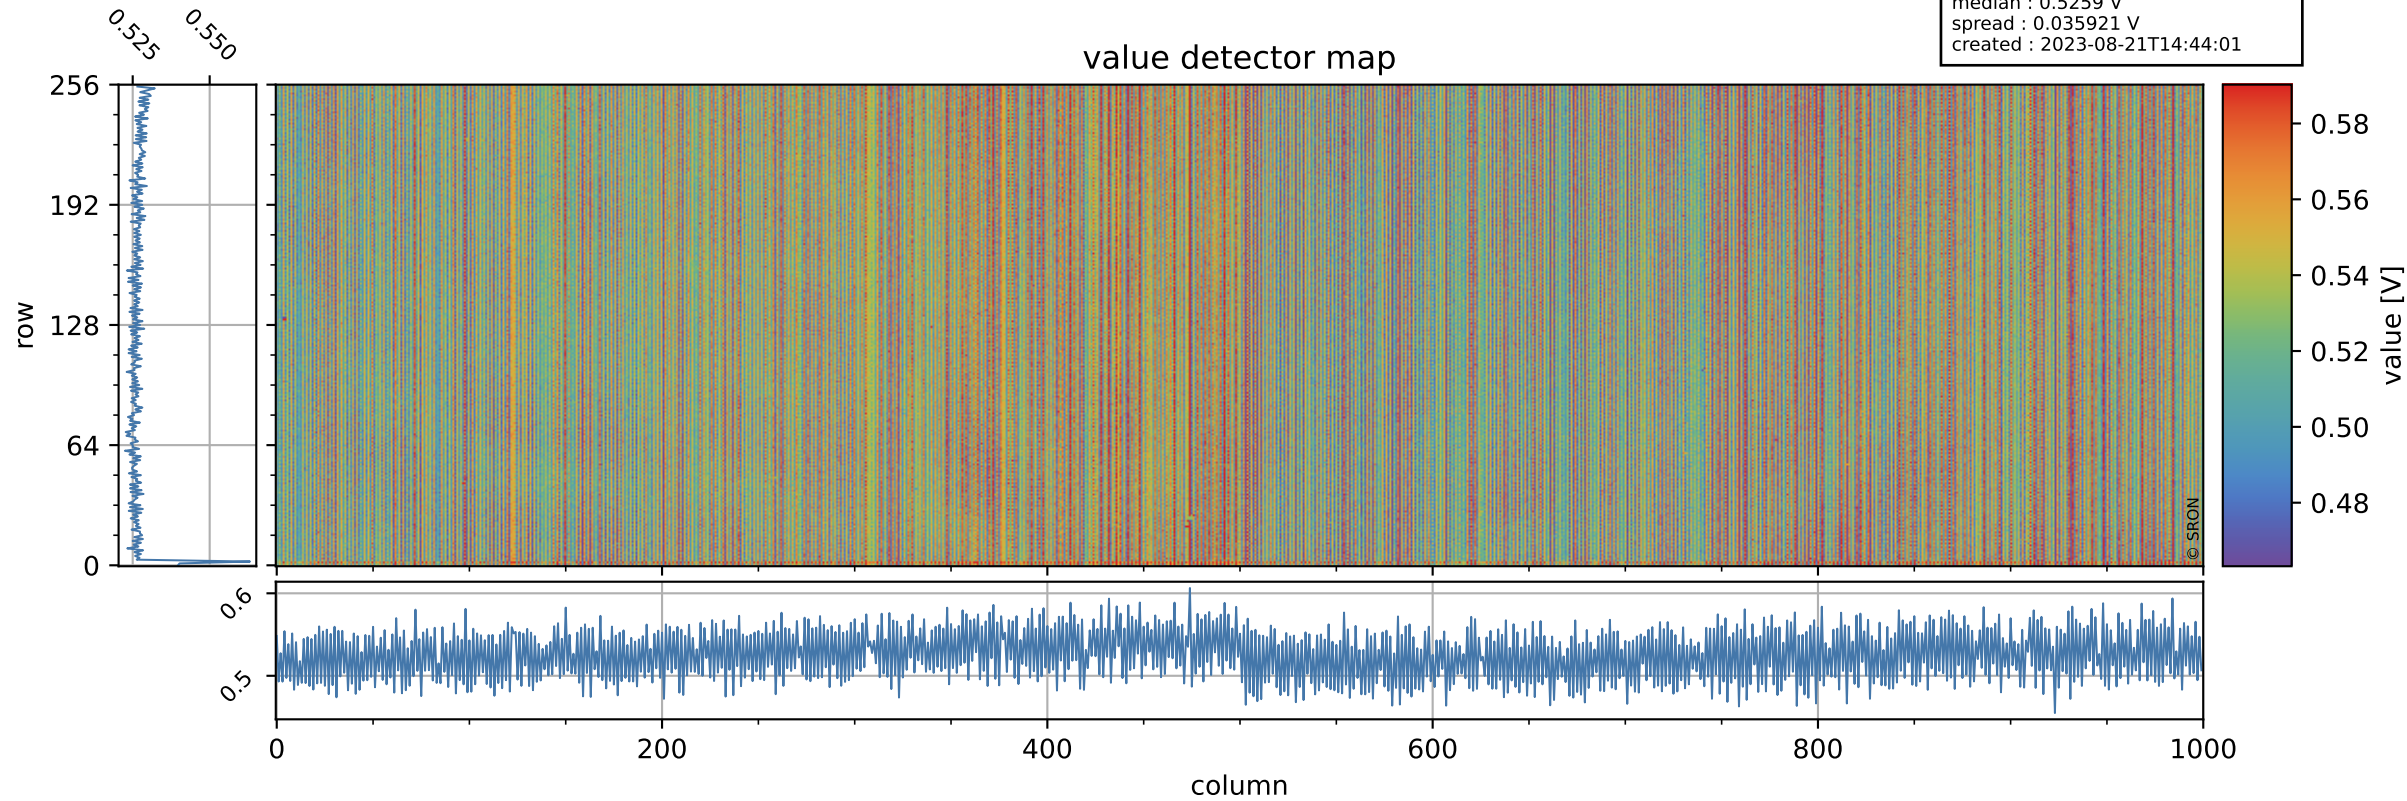

Tropomi SWIR offset (official)

orbits : 19 in [14317, 14362]
coverage : 2020-07-18 / 2020-07-21
median : 0.5259 V
spread : 0.035921 V
created : 2023-08-21T14:44:01

value detector map

Tropomi SWIR offset (official)

orbits : 19 in [14317, 14362]
coverage : 2020-07-18 / 2020-07-21
median : 34.894 μV
spread : 17.617 μV
created : 2023-08-21T14:44:01

Tropomi SWIR offset (official)

value compared with SWIR offset CKD

orbits : 19 in [14317, 14362]
coverage : 2020-07-18 / 2020-07-21
median : -0.12487 mV
spread : 0.38191 mV
created : 2023-08-21T14:44:02

Tropomi SWIR offset (official) ground-tracks of Sentinel-5P

orbits : 19 in [14317, 14362]
coverage : 2020-07-18 / 2020-07-21
created : 2023-08-21T14:44:02

Tropomi SWIR offset (official)

orbits : [2827, 14362]
coverage : 2018-04-30 / 2020-07-21
created : 2023-08-21T14:44:03

trend of detector median & temperatures