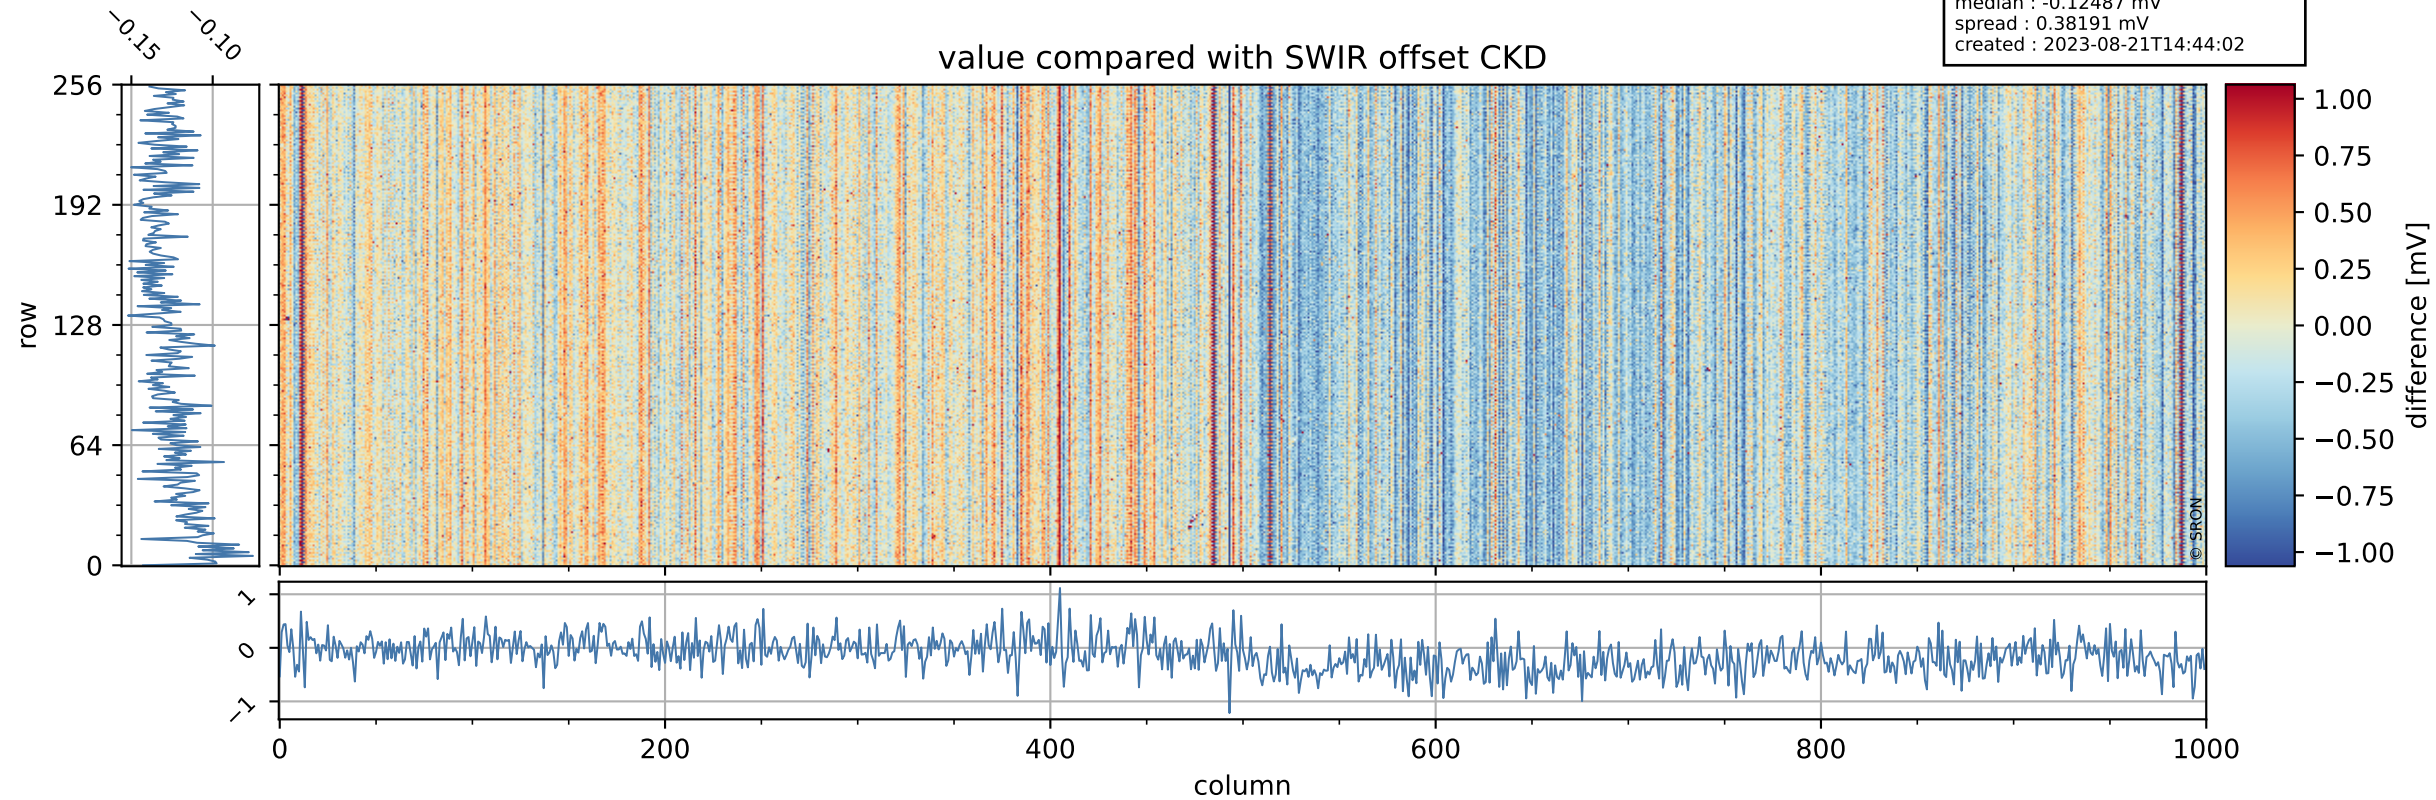

Tropomi SWIR offset (official)

orbits : 19 in [14317, 14362]
coverage : 2020-07-18 / 2020-07-21
median : 0.5259 V
spread : 0.035921 V
created : 2023-08-21T14:44:01

value detector map

Tropomi SWIR offset (official)

orbits : 19 in [14317, 14362]
coverage : 2020-07-18 / 2020-07-21
median : 34.894 μV
spread : 17.617 μV
created : 2023-08-21T14:44:01

Tropomi SWIR offset (official)

value compared with SWIR offset CKD

orbits : 19 in [14317, 14362]
coverage : 2020-07-18 / 2020-07-21
median : -0.12487 mV
spread : 0.38191 mV
created : 2023-08-21T14:44:02

Tropomi SWIR offset (official) ground-tracks of Sentinel-5P

orbits : 19 in [14317, 14362]
coverage : 2020-07-18 / 2020-07-21
created : 2023-08-21T14:44:02

Tropomi SWIR offset (official)

orbits : [2827, 14362]
coverage : 2018-04-30 / 2020-07-21
created : 2023-08-21T14:44:03

trend of detector median & temperatures