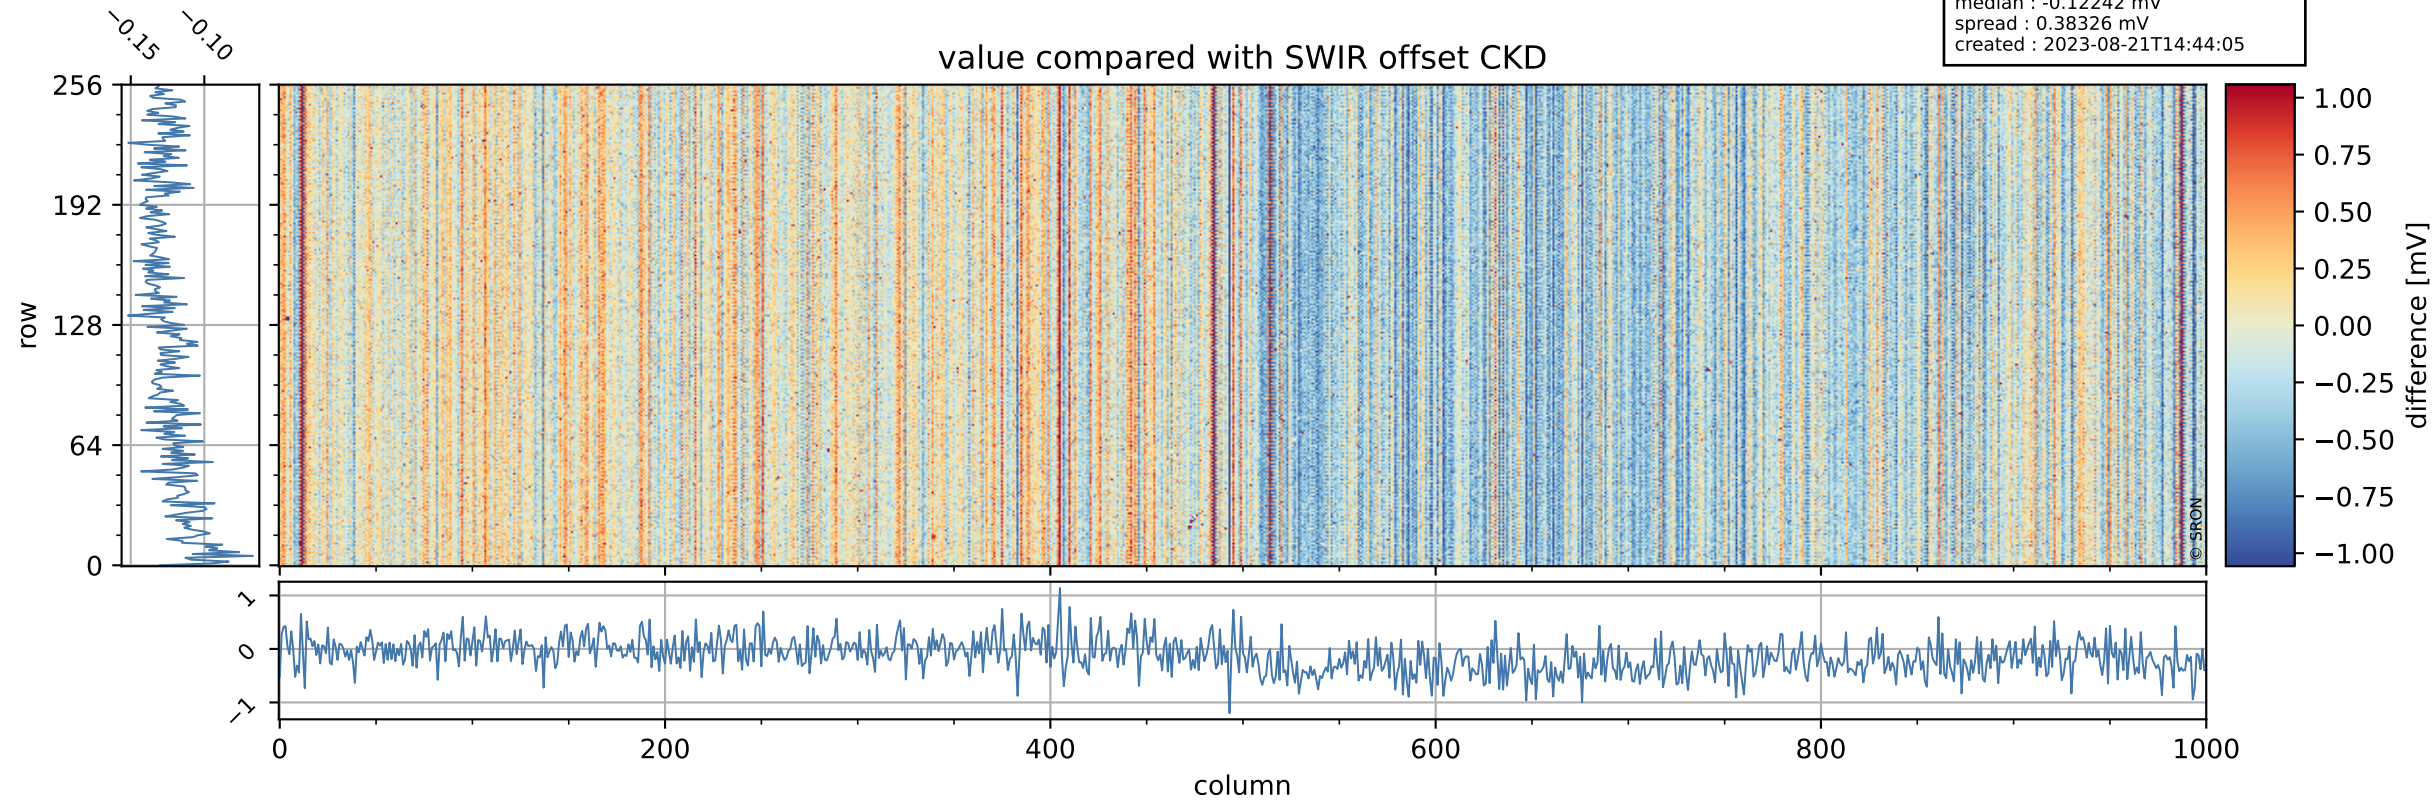

Tropomi SWIR offset (official)

orbits : 18 in [14332, 14377]
coverage : 2020-07-19 / 2020-07-22
median : 0.5259 V
spread : 0.035923 V
created : 2023-08-21T14:44:04

value detector map

Tropomi SWIR offset (official)

orbits : 18 in [14332, 14377]
coverage : 2020-07-19 / 2020-07-22
median : 35.665 μV
spread : 18.127 μV
created : 2023-08-21T14:44:04

Tropomi SWIR offset (official)

orbits : 18 in [14332, 14377]
coverage : 2020-07-19 / 2020-07-22
median : -0.12242 mV
spread : 0.38326 mV
created : 2023-08-21T14:44:05

value compared with SWIR offset CKD

Tropomi SWIR offset (official) ground-tracks of Sentinel-5P

orbits : 18 in [14332, 14377]
coverage : 2020-07-19 / 2020-07-22
created : 2023-08-21T14:44:05

Tropomi SWIR offset (official)

orbits : [2827, 14377]
coverage : 2018-04-30 / 2020-07-22
created : 2023-08-21T14:44:06

trend of detector median & temperatures