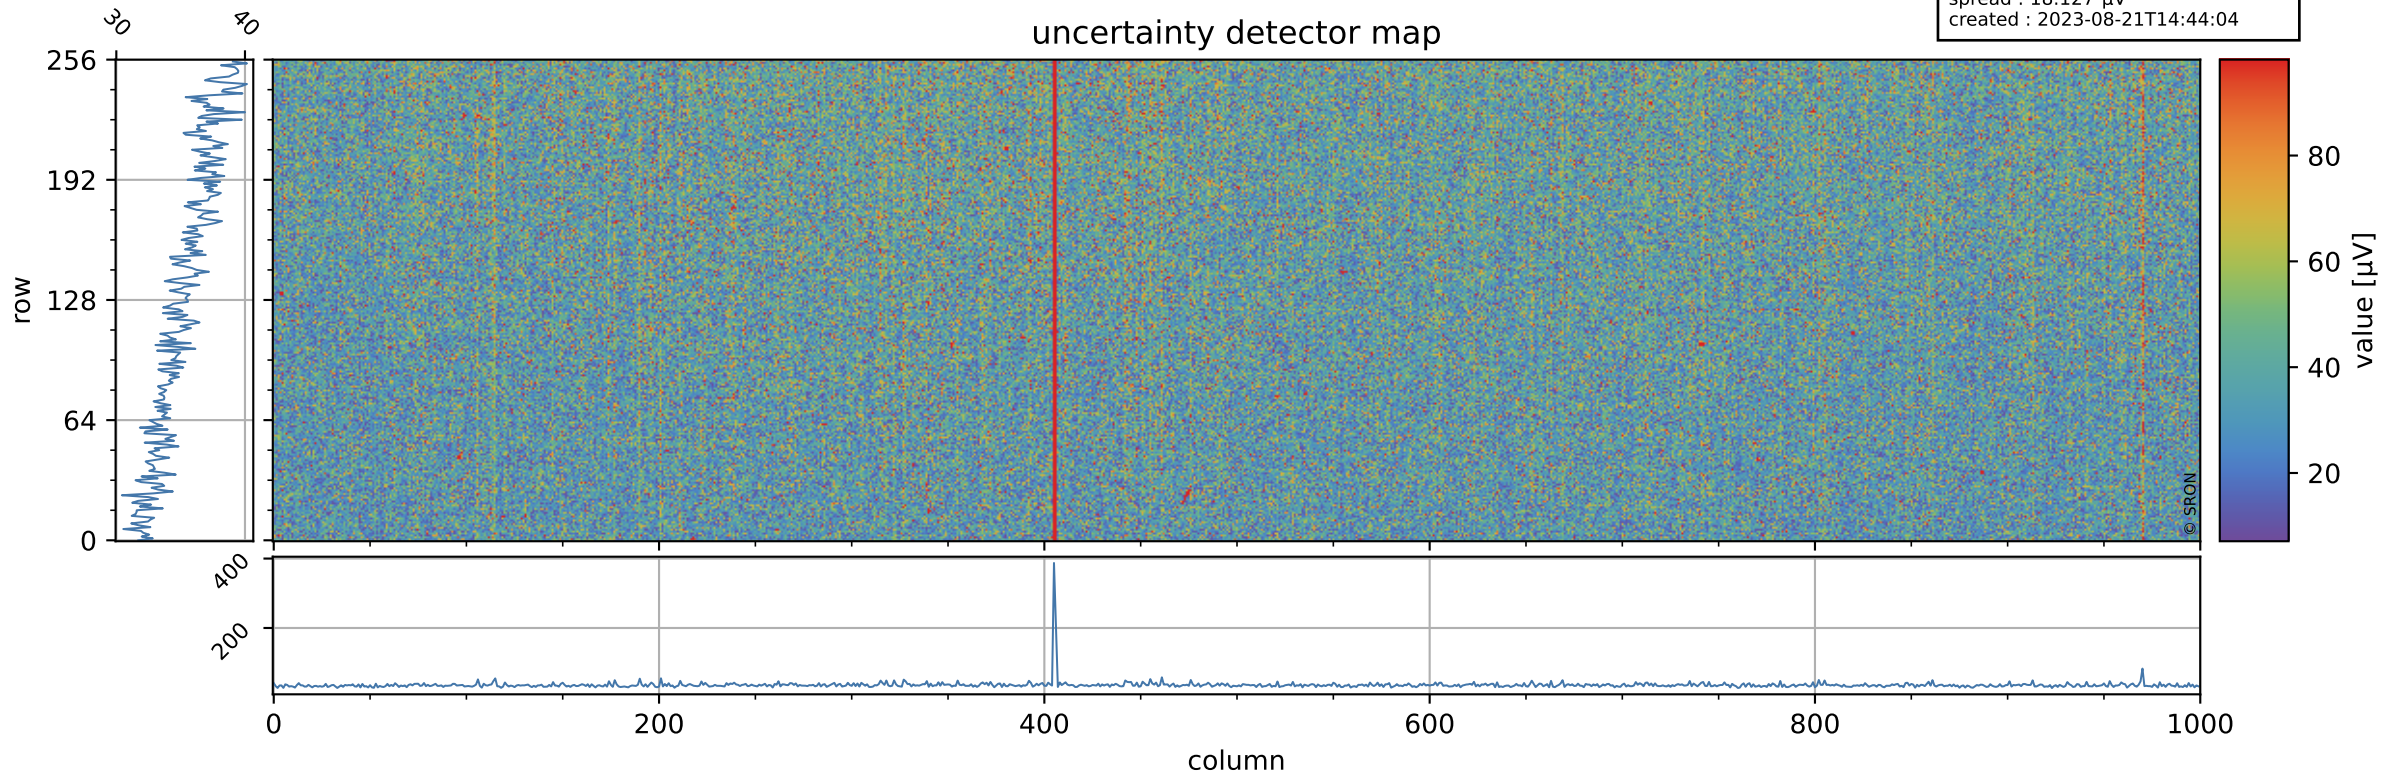

Tropomi SWIR offset (official)

orbits : 18 in [14332, 14377]
coverage : 2020-07-19 / 2020-07-22
median : 0.5259 V
spread : 0.035923 V
created : 2023-08-21T14:44:04

value detector map

Tropomi SWIR offset (official)

orbits : 18 in [14332, 14377]
coverage : 2020-07-19 / 2020-07-22
median : 35.665 μV
spread : 18.127 μV
created : 2023-08-21T14:44:04

Tropomi SWIR offset (official)

orbits : 18 in [14332, 14377]
coverage : 2020-07-19 / 2020-07-22
median : -0.12242 mV
spread : 0.38326 mV
created : 2023-08-21T14:44:05

value compared with SWIR offset CKD

Tropomi SWIR offset (official) ground-tracks of Sentinel-5P

orbits : 18 in [14332, 14377]
coverage : 2020-07-19 / 2020-07-22
created : 2023-08-21T14:44:05

Tropomi SWIR offset (official)

orbits : [2827, 14377]
coverage : 2018-04-30 / 2020-07-22
created : 2023-08-21T14:44:06

trend of detector median & temperatures