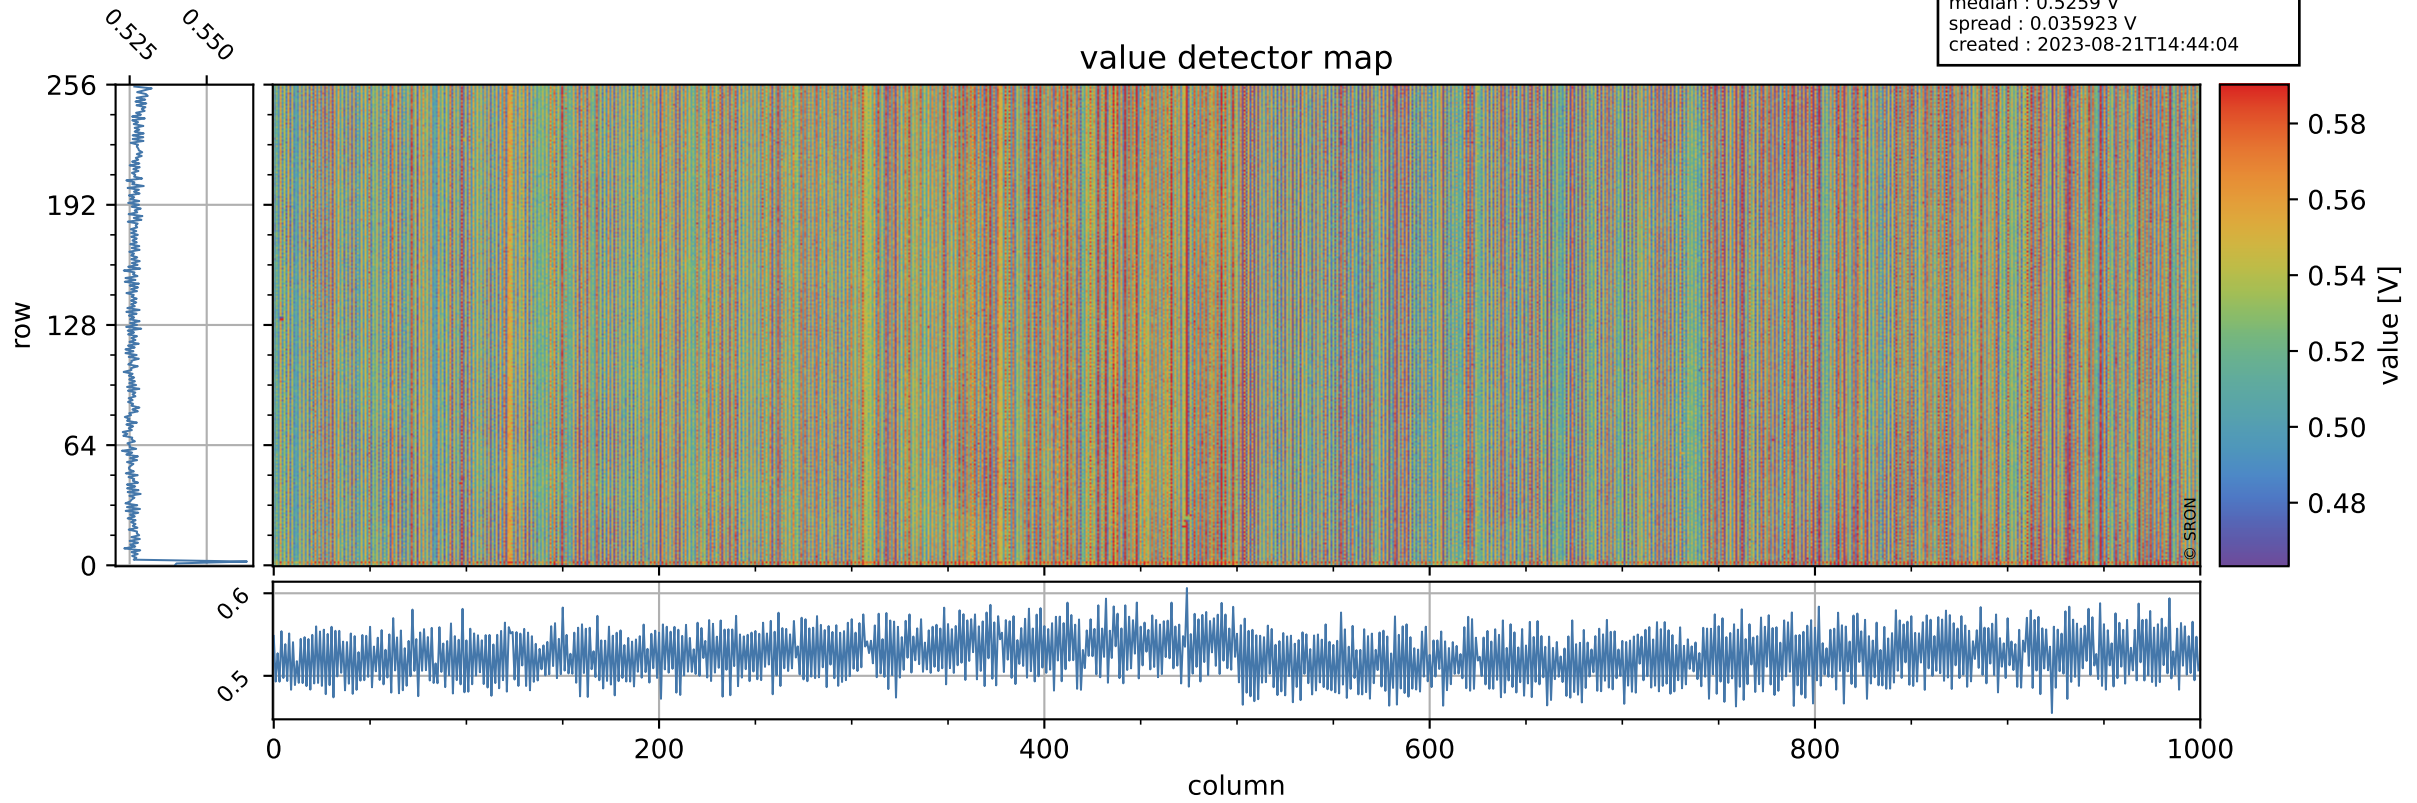

Tropomi SWIR offset (official)

orbits : 18 in [14332, 14377]
coverage : 2020-07-19 / 2020-07-22
median : 0.5259 V
spread : 0.035923 V
created : 2023-08-21T14:44:04

value detector map

Tropomi SWIR offset (official)

orbits : 18 in [14332, 14377]
coverage : 2020-07-19 / 2020-07-22
median : 35.665 μV
spread : 18.127 μV
created : 2023-08-21T14:44:04

Tropomi SWIR offset (official)

orbits : 18 in [14332, 14377]
coverage : 2020-07-19 / 2020-07-22
median : -0.12242 mV
spread : 0.38326 mV
created : 2023-08-21T14:44:05

value compared with SWIR offset CKD

Tropomi SWIR offset (official) ground-tracks of Sentinel-5P

orbits : 18 in [14332, 14377]
coverage : 2020-07-19 / 2020-07-22
created : 2023-08-21T14:44:05

Tropomi SWIR offset (official)

orbits : [2827, 14377]
coverage : 2018-04-30 / 2020-07-22
created : 2023-08-21T14:44:06

trend of detector median & temperatures