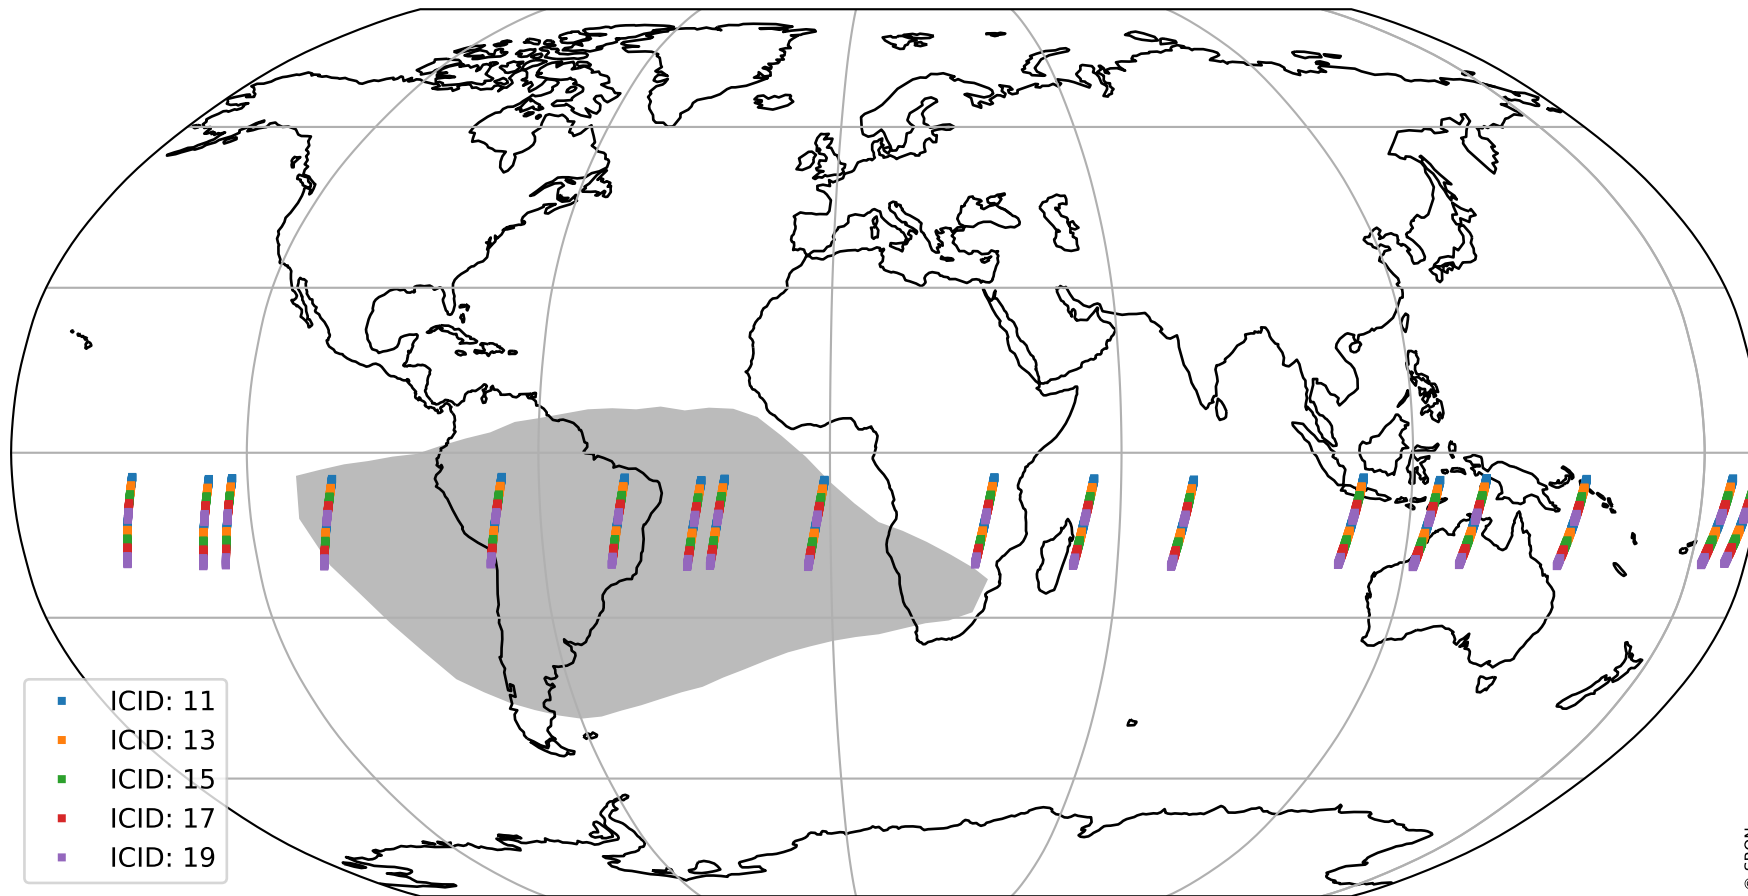

Tropomi SWIR offset (official)

orbits : 18 in [14332, 14377]
coverage : 2020-07-19 / 2020-07-22
median : 0.5259 V
spread : 0.035923 V
created : 2023-08-21T14:44:04

value detector map

Tropomi SWIR offset (official)

orbits : 18 in [14332, 14377]
coverage : 2020-07-19 / 2020-07-22
median : 35.665 μV
spread : 18.127 μV
created : 2023-08-21T14:44:04

Tropomi SWIR offset (official)

orbits : 18 in [14332, 14377]
coverage : 2020-07-19 / 2020-07-22
median : -0.12242 mV
spread : 0.38326 mV
created : 2023-08-21T14:44:05

value compared with SWIR offset CKD

Tropomi SWIR offset (official) ground-tracks of Sentinel-5P

orbits : 18 in [14332, 14377]
coverage : 2020-07-19 / 2020-07-22
created : 2023-08-21T14:44:05

Tropomi SWIR offset (official)

orbits : [2827, 14377]
coverage : 2018-04-30 / 2020-07-22
created : 2023-08-21T14:44:06

trend of detector median & temperatures