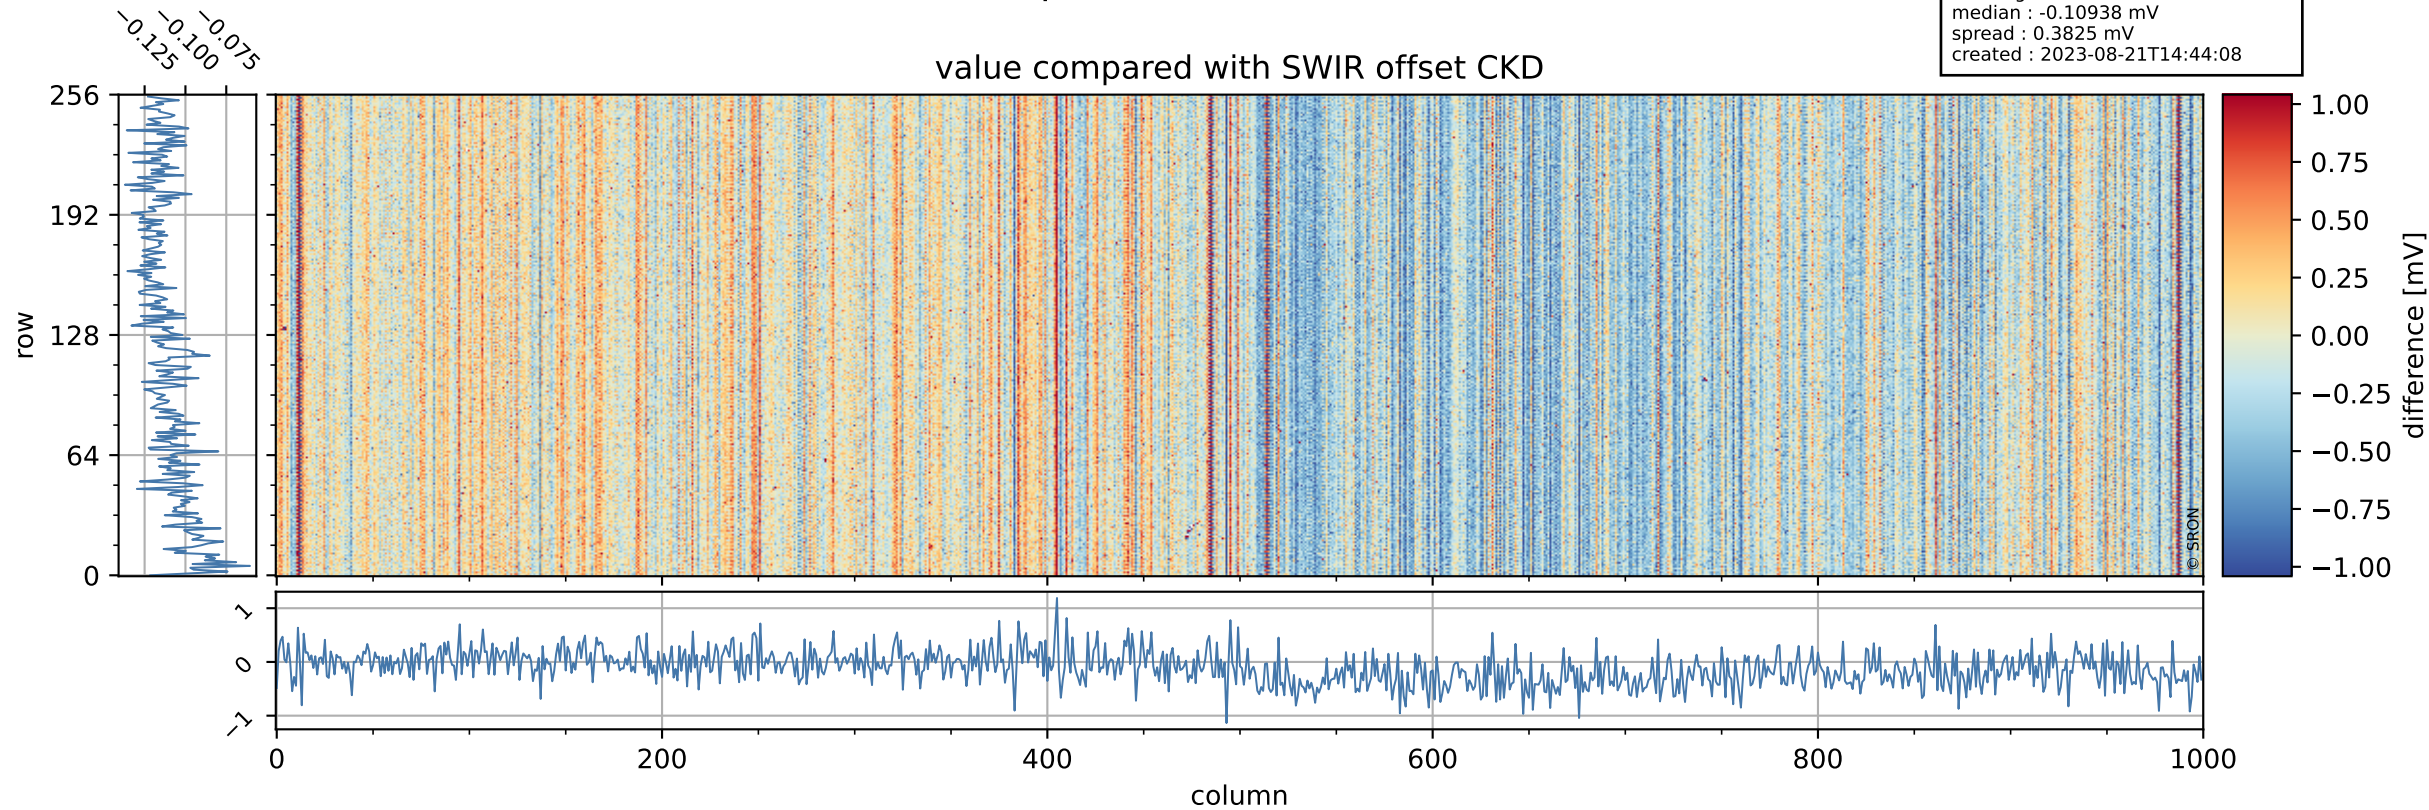

Tropomi SWIR offset (official)

orbits : 17 in [14347, 14392]
coverage : 2020-07-20 / 2020-07-23
median : 0.52592 V
spread : 0.035922 V
created : 2023-08-21T14:44:07

value detector map

Tropomi SWIR offset (official)

orbits : 17 in [14347, 14392]
coverage : 2020-07-20 / 2020-07-23
median : 30.885 μV
spread : 15.307 μV
created : 2023-08-21T14:44:07

Tropomi SWIR offset (official)

orbits : 17 in [14347, 14392]
coverage : 2020-07-20 / 2020-07-23
median : -0.10938 mV
spread : 0.3825 mV
created : 2023-08-21T14:44:08

value compared with SWIR offset CKD

Tropomi SWIR offset (official) ground-tracks of Sentinel-5P

orbits : 17 in [14347, 14392]
coverage : 2020-07-20 / 2020-07-23
created : 2023-08-21T14:44:08

Tropomi SWIR offset (official)

orbits : [2827, 14392]
coverage : 2018-04-30 / 2020-07-23
created : 2023-08-21T14:44:09

trend of detector median & temperatures