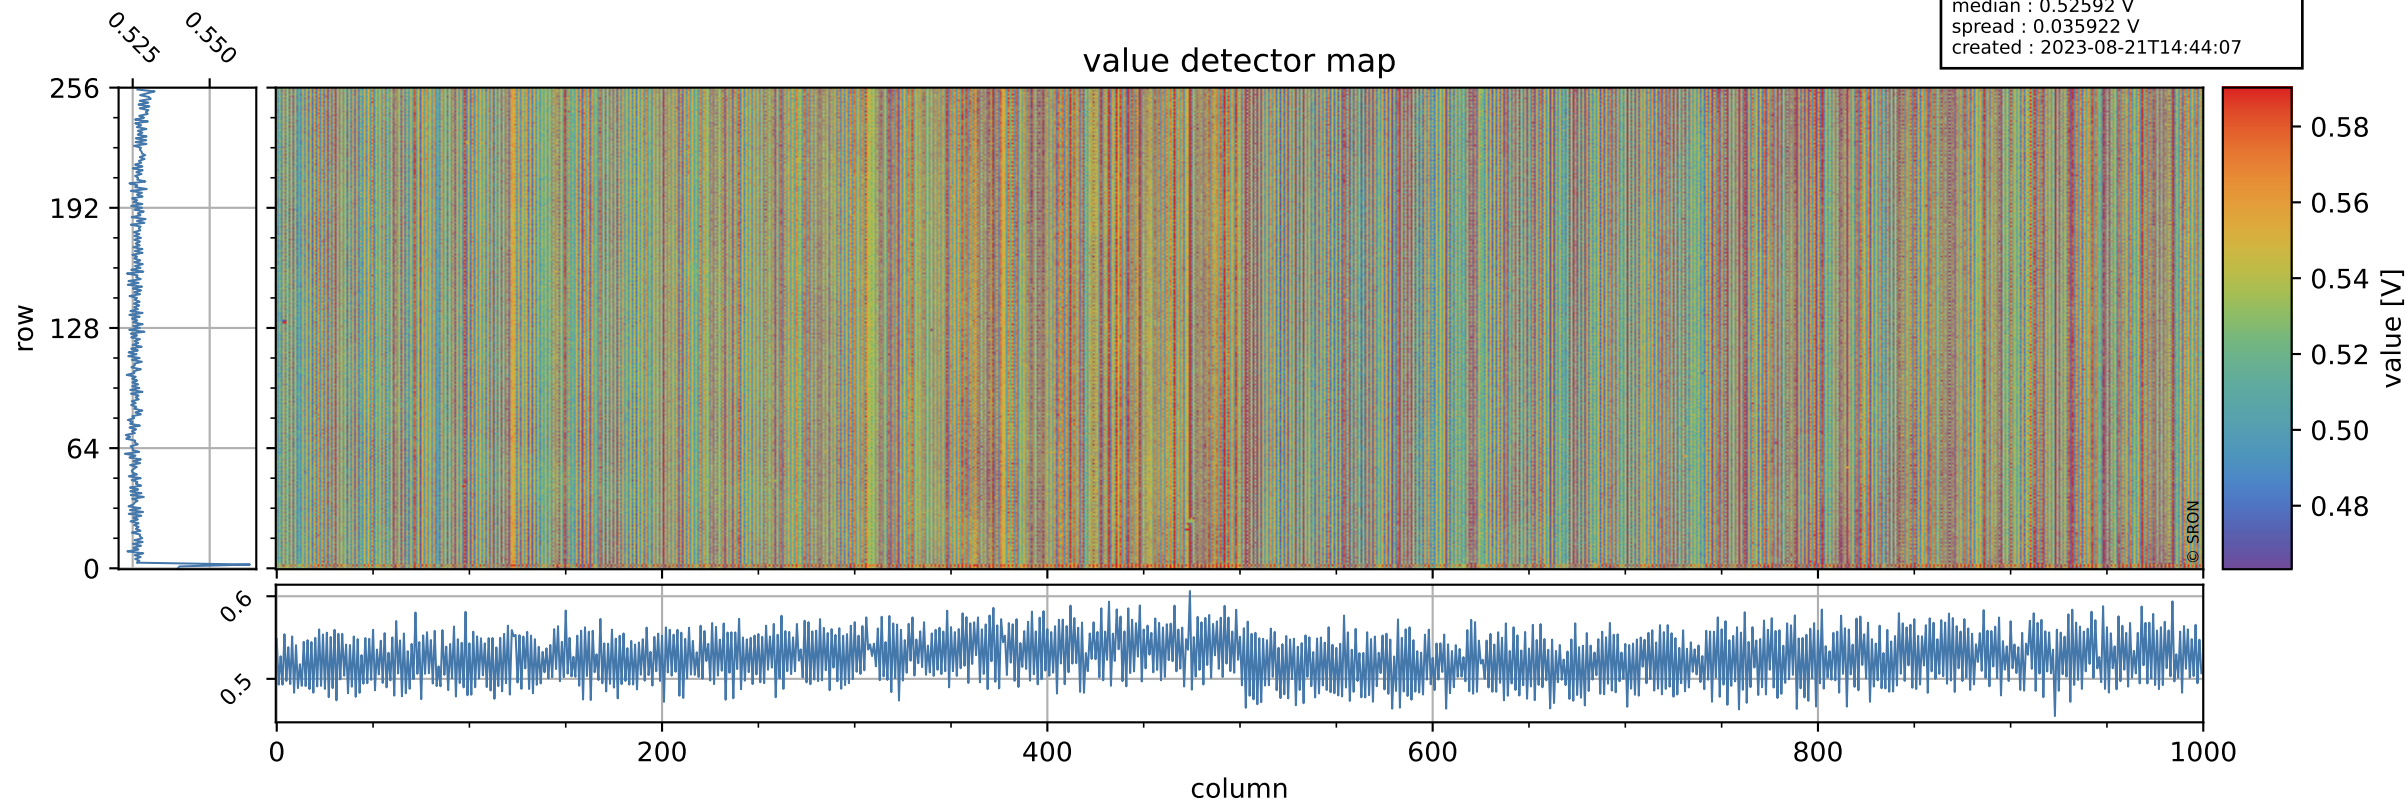

Tropomi SWIR offset (official)

orbits : 17 in [14347, 14392]
coverage : 2020-07-20 / 2020-07-23
median : 0.52592 V
spread : 0.035922 V
created : 2023-08-21T14:44:07

value detector map

Tropomi SWIR offset (official)

orbits : 17 in [14347, 14392]
coverage : 2020-07-20 / 2020-07-23
median : 30.885 μV
spread : 15.307 μV
created : 2023-08-21T14:44:07

Tropomi SWIR offset (official)

orbits : 17 in [14347, 14392]
coverage : 2020-07-20 / 2020-07-23
median : -0.10938 mV
spread : 0.3825 mV
created : 2023-08-21T14:44:08

value compared with SWIR offset CKD

Tropomi SWIR offset (official) ground-tracks of Sentinel-5P

orbits : 17 in [14347, 14392]
coverage : 2020-07-20 / 2020-07-23
created : 2023-08-21T14:44:08

Tropomi SWIR offset (official)

orbits : [2827, 14392]
coverage : 2018-04-30 / 2020-07-23
created : 2023-08-21T14:44:09

trend of detector median & temperatures