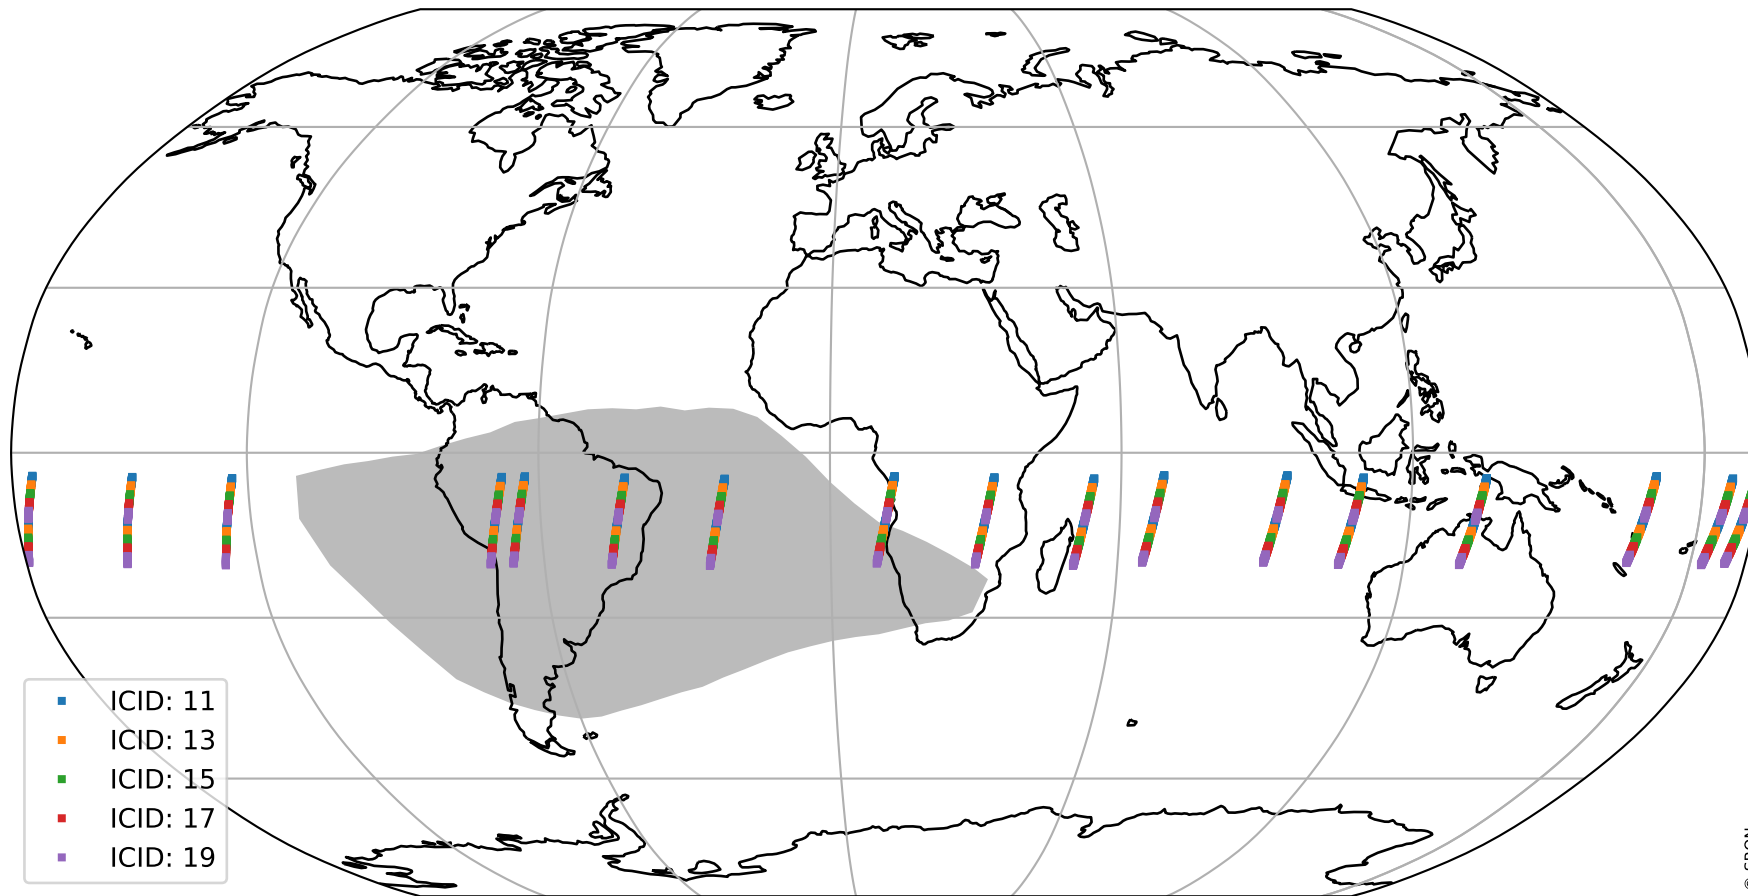

Tropomi SWIR offset (official)

orbits : 17 in [14347, 14392]
coverage : 2020-07-20 / 2020-07-23
median : 0.52592 V
spread : 0.035922 V
created : 2023-08-21T14:44:07

value detector map

Tropomi SWIR offset (official)

orbits : 17 in [14347, 14392]
coverage : 2020-07-20 / 2020-07-23
median : 30.885 μV
spread : 15.307 μV
created : 2023-08-21T14:44:07

Tropomi SWIR offset (official)

orbits : 17 in [14347, 14392]
coverage : 2020-07-20 / 2020-07-23
median : -0.10938 mV
spread : 0.3825 mV
created : 2023-08-21T14:44:08

value compared with SWIR offset CKD

Tropomi SWIR offset (official) ground-tracks of Sentinel-5P

orbits : 17 in [14347, 14392]
coverage : 2020-07-20 / 2020-07-23
created : 2023-08-21T14:44:08

Tropomi SWIR offset (official)

orbits : [2827, 14392]
coverage : 2018-04-30 / 2020-07-23
created : 2023-08-21T14:44:09

trend of detector median & temperatures