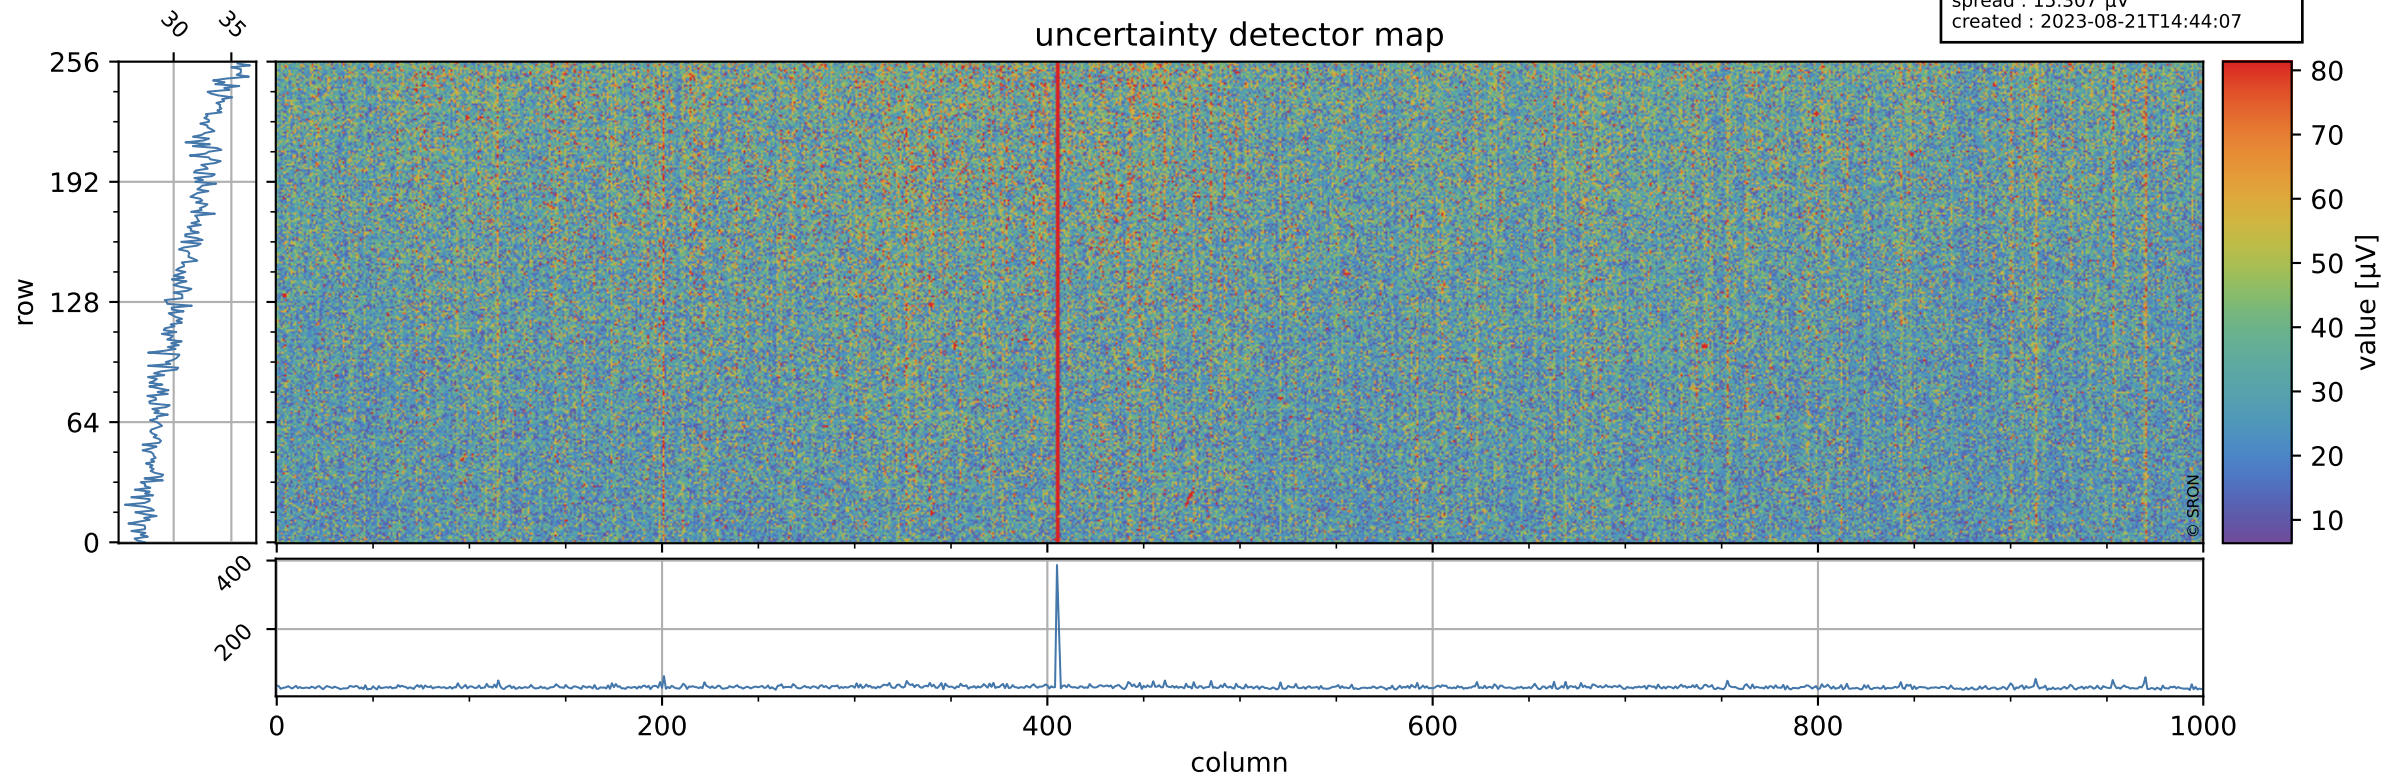

Tropomi SWIR offset (official)

orbits : 17 in [14347, 14392]
coverage : 2020-07-20 / 2020-07-23
median : 0.52592 V
spread : 0.035922 V
created : 2023-08-21T14:44:07

value detector map

Tropomi SWIR offset (official)

orbits : 17 in [14347, 14392]
coverage : 2020-07-20 / 2020-07-23
median : 30.885 μV
spread : 15.307 μV
created : 2023-08-21T14:44:07

Tropomi SWIR offset (official)

orbits : 17 in [14347, 14392]
coverage : 2020-07-20 / 2020-07-23
median : -0.10938 mV
spread : 0.3825 mV
created : 2023-08-21T14:44:08

value compared with SWIR offset CKD

Tropomi SWIR offset (official) ground-tracks of Sentinel-5P

orbits : 17 in [14347, 14392]
coverage : 2020-07-20 / 2020-07-23
created : 2023-08-21T14:44:08

Tropomi SWIR offset (official)

orbits : [2827, 14392]
coverage : 2018-04-30 / 2020-07-23
created : 2023-08-21T14:44:09

trend of detector median & temperatures