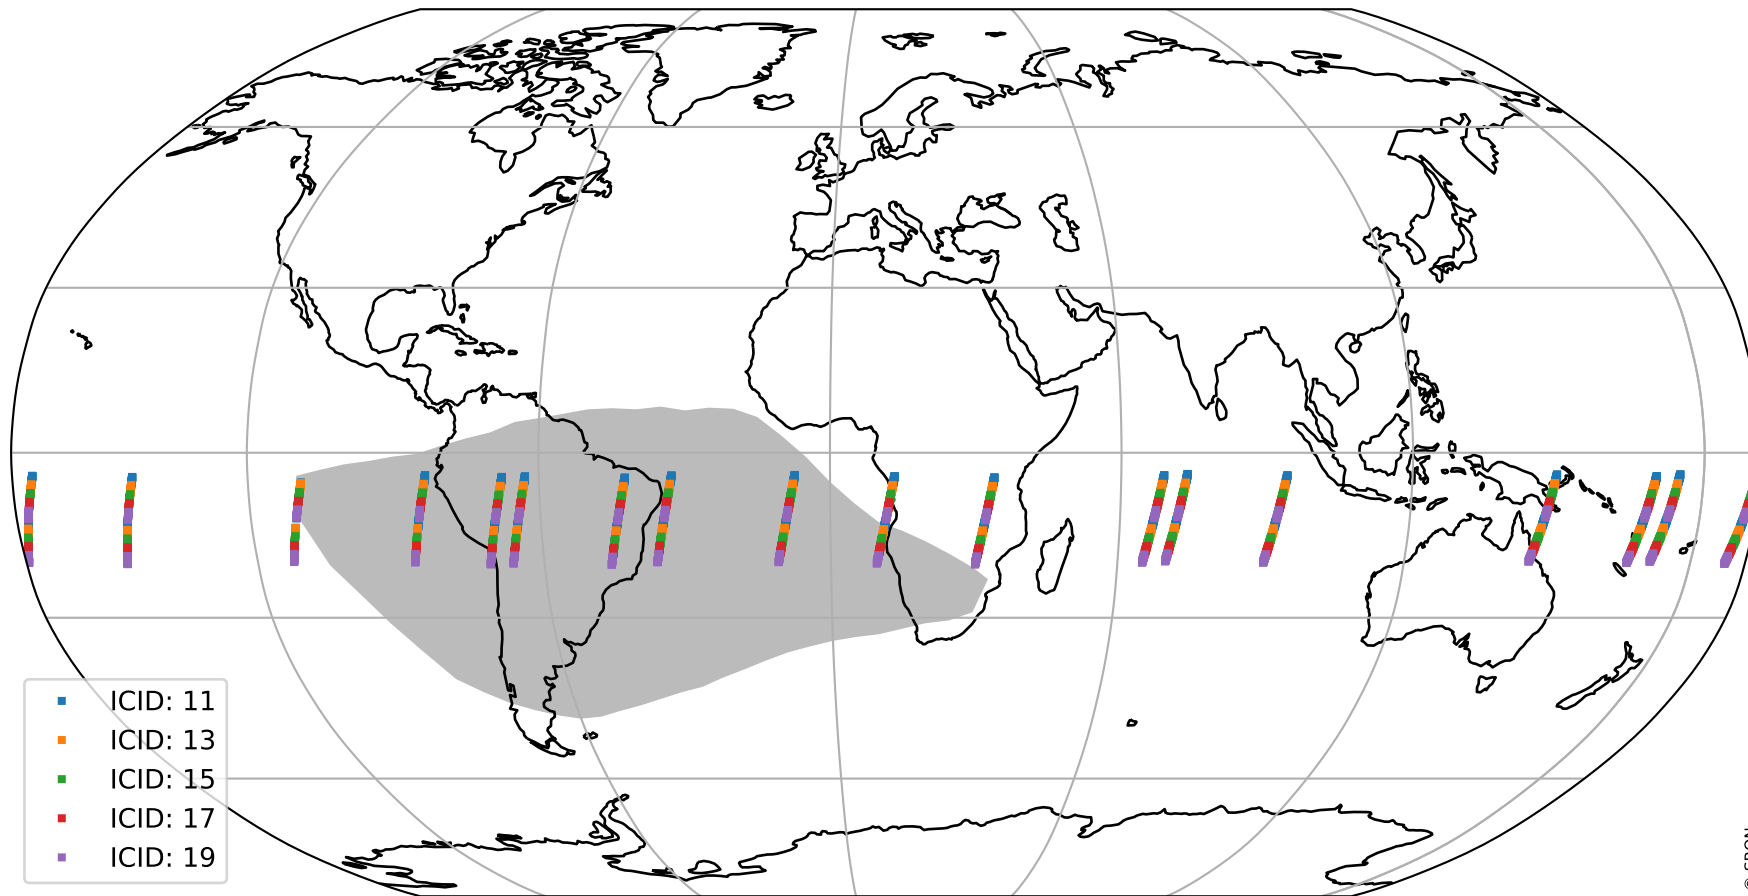

# Tropomi SWIR offset (official)

orbits : 18 in [14362, 14407]  
coverage : 2020-07-21 / 2020-07-24  
median : 31.178  $\mu\text{V}$   
spread : 15.274  $\mu\text{V}$   
created : 2023-08-21T14:44:10

# Tropomi SWIR offset (official)

orbits : 18 in [14362, 14407]  
coverage : 2020-07-21 / 2020-07-24  
median : -0.10231 mV  
spread : 0.38341 mV  
created : 2023-08-21T14:44:11

value compared with SWIR offset CKD

# Tropomi SWIR offset (official) ground-tracks of Sentinel-5P

orbits : 18 in [14362, 14407]  
coverage : 2020-07-21 / 2020-07-24  
created : 2023-08-21T14:44:11

# Tropomi SWIR offset (official)

orbits : [2827, 14407]  
coverage : 2018-04-30 / 2020-07-24  
created : 2023-08-21T14:44:12