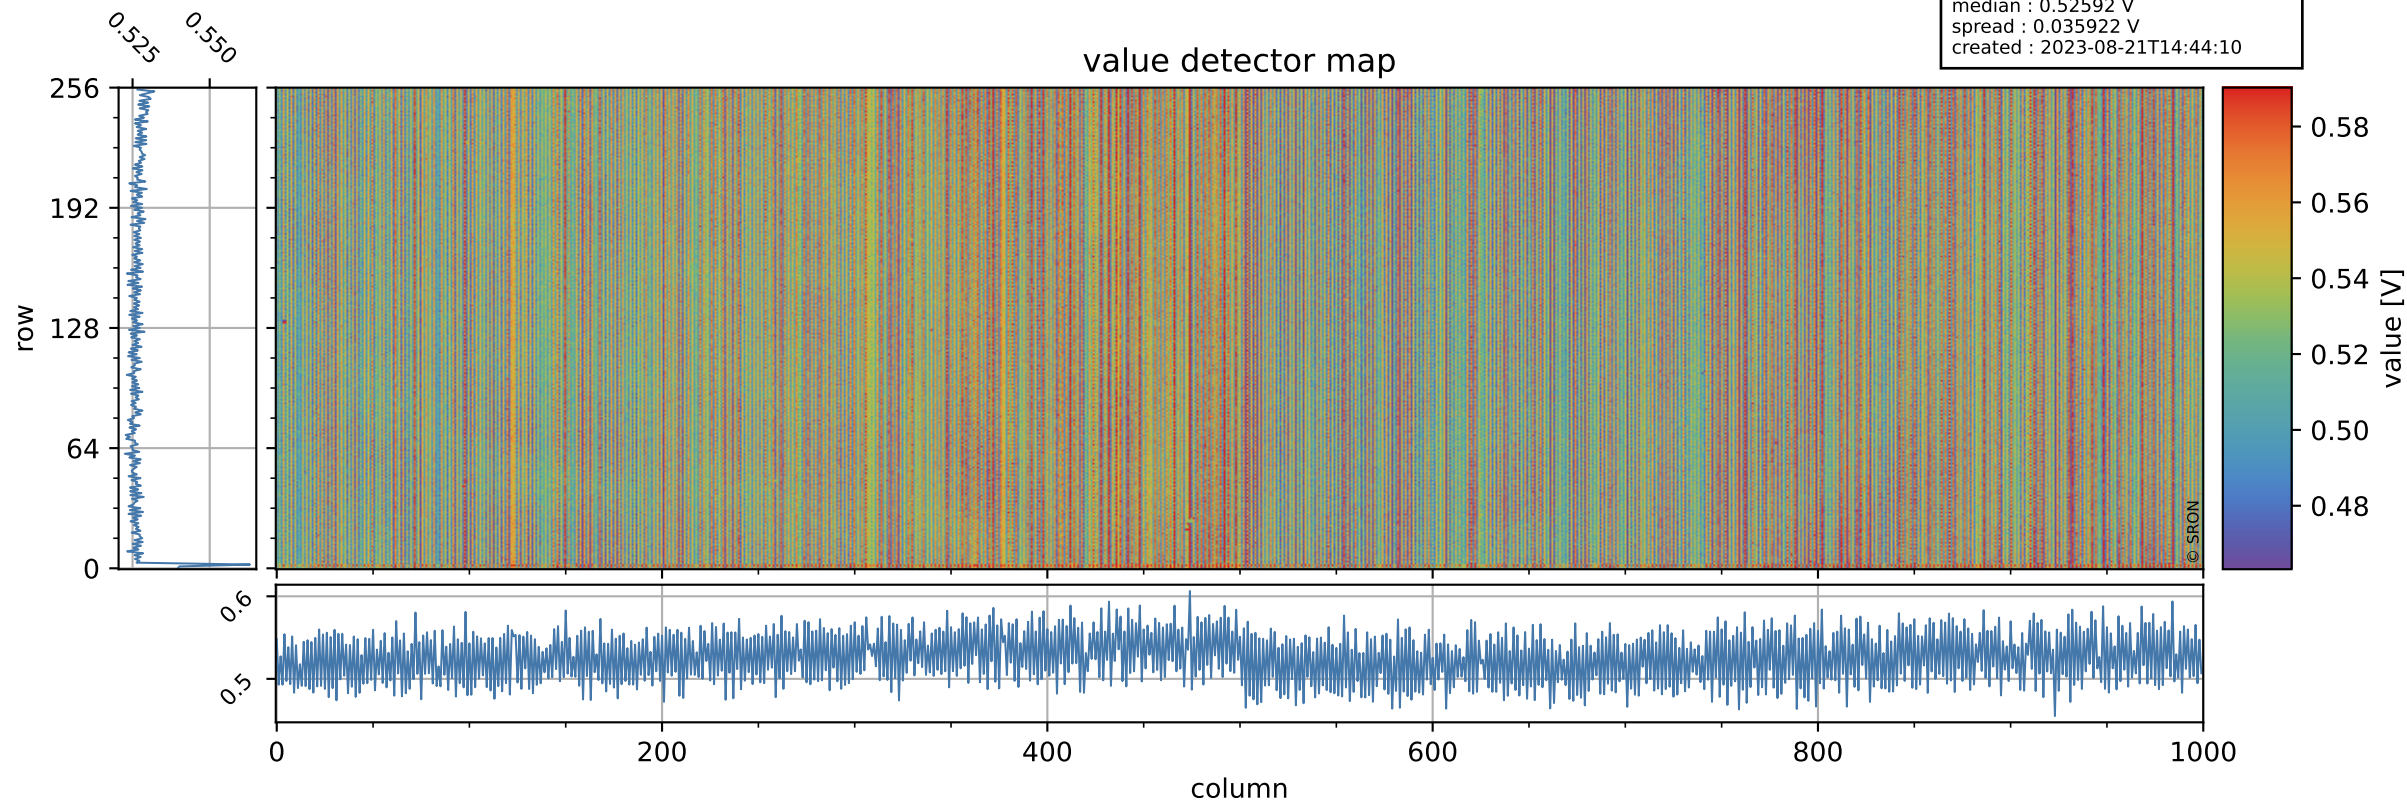

# Tropomi SWIR offset (official)

orbits : 18 in [14362, 14407]  
coverage : 2020-07-21 / 2020-07-24  
median : 0.52592 V  
spread : 0.035922 V  
created : 2023-08-21T14:44:10

## value detector map

# Tropomi SWIR offset (official)

orbits : 18 in [14362, 14407]  
coverage : 2020-07-21 / 2020-07-24  
median : 31.178  $\mu\text{V}$   
spread : 15.274  $\mu\text{V}$   
created : 2023-08-21T14:44:10

# Tropomi SWIR offset (official) ground-tracks of Sentinel-5P

orbits : 18 in [14362, 14407]  
coverage : 2020-07-21 / 2020-07-24  
created : 2023-08-21T14:44:11