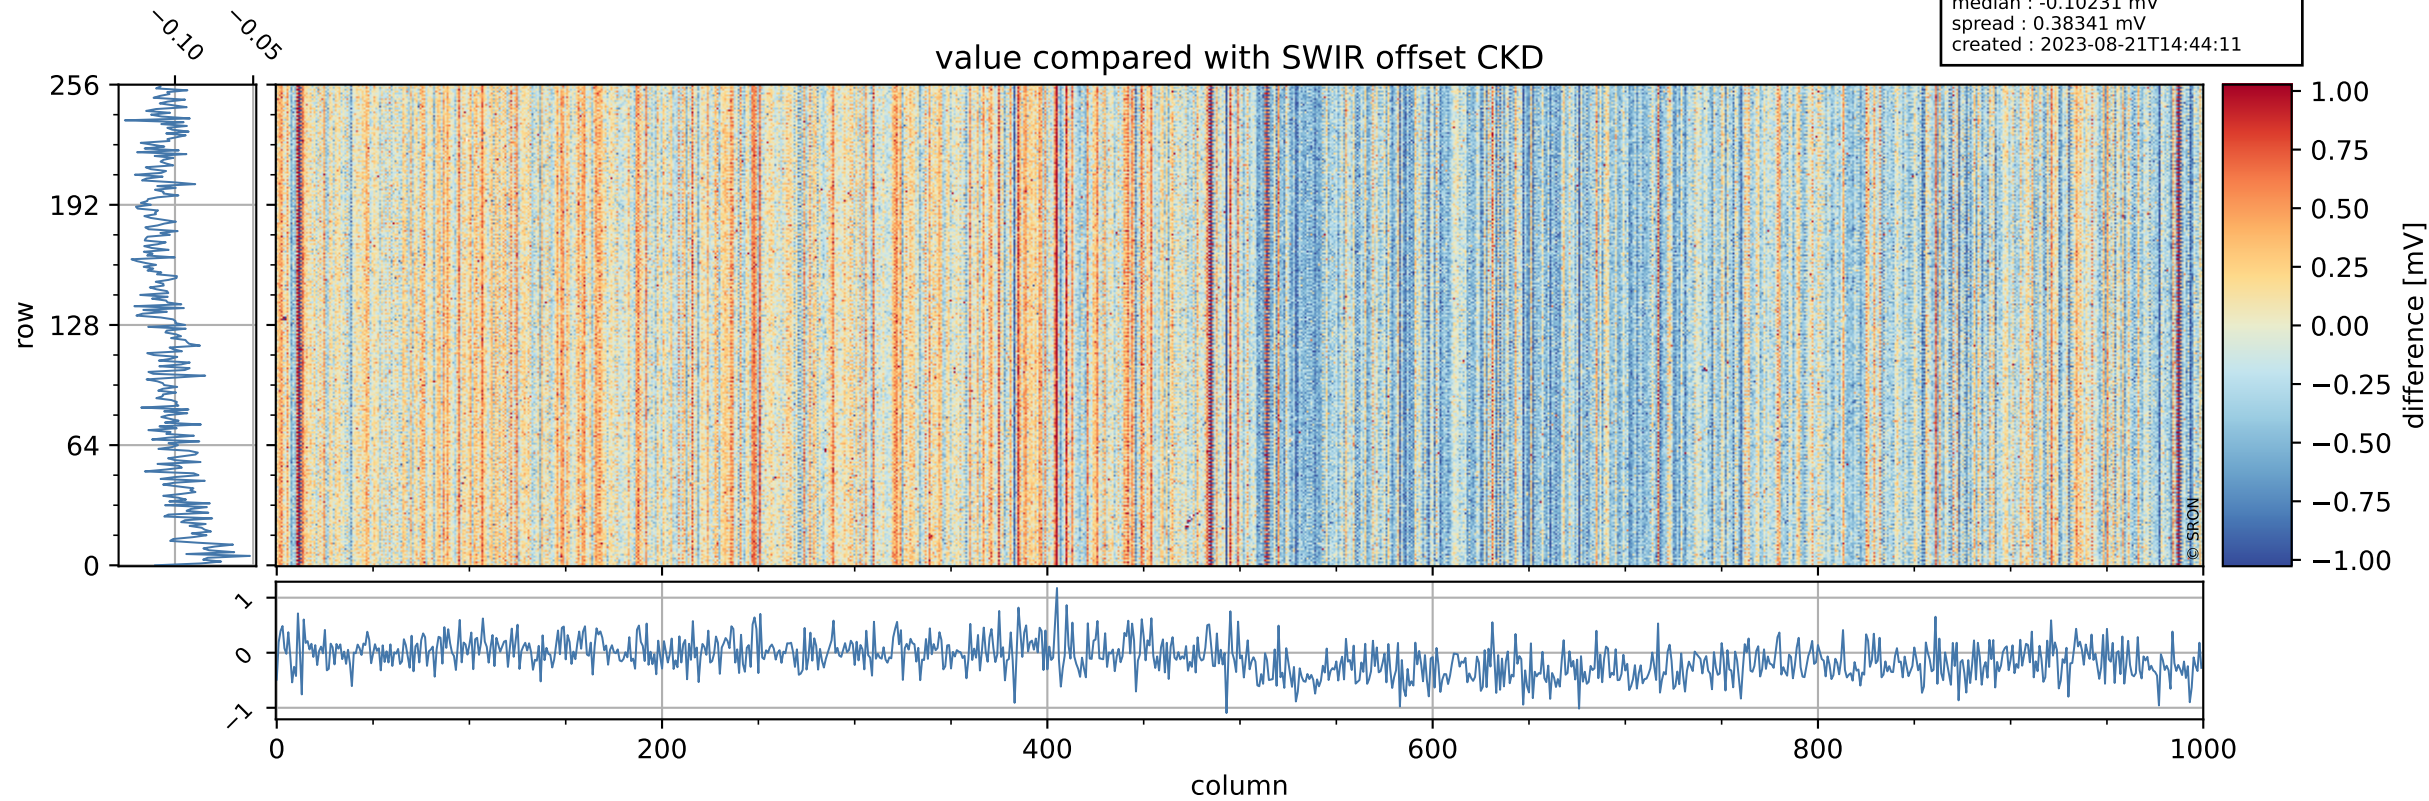

## value detector map

# Tropomi SWIR offset (official)

orbits : 18 in [14362, 14407]  
coverage : 2020-07-21 / 2020-07-24  
median : 31.178  $\mu\text{V}$   
spread : 15.274  $\mu\text{V}$   
created : 2023-08-21T14:44:10

# Tropomi SWIR offset (official)

orbits : 18 in [14362, 14407]  
coverage : 2020-07-21 / 2020-07-24  
median : -0.10231 mV  
spread : 0.38341 mV  
created : 2023-08-21T14:44:11

value compared with SWIR offset CKD

# Tropomi SWIR offset (official) ground-tracks of Sentinel-5P

orbits : 18 in [14362, 14407]  
coverage : 2020-07-21 / 2020-07-24  
created : 2023-08-21T14:44:11