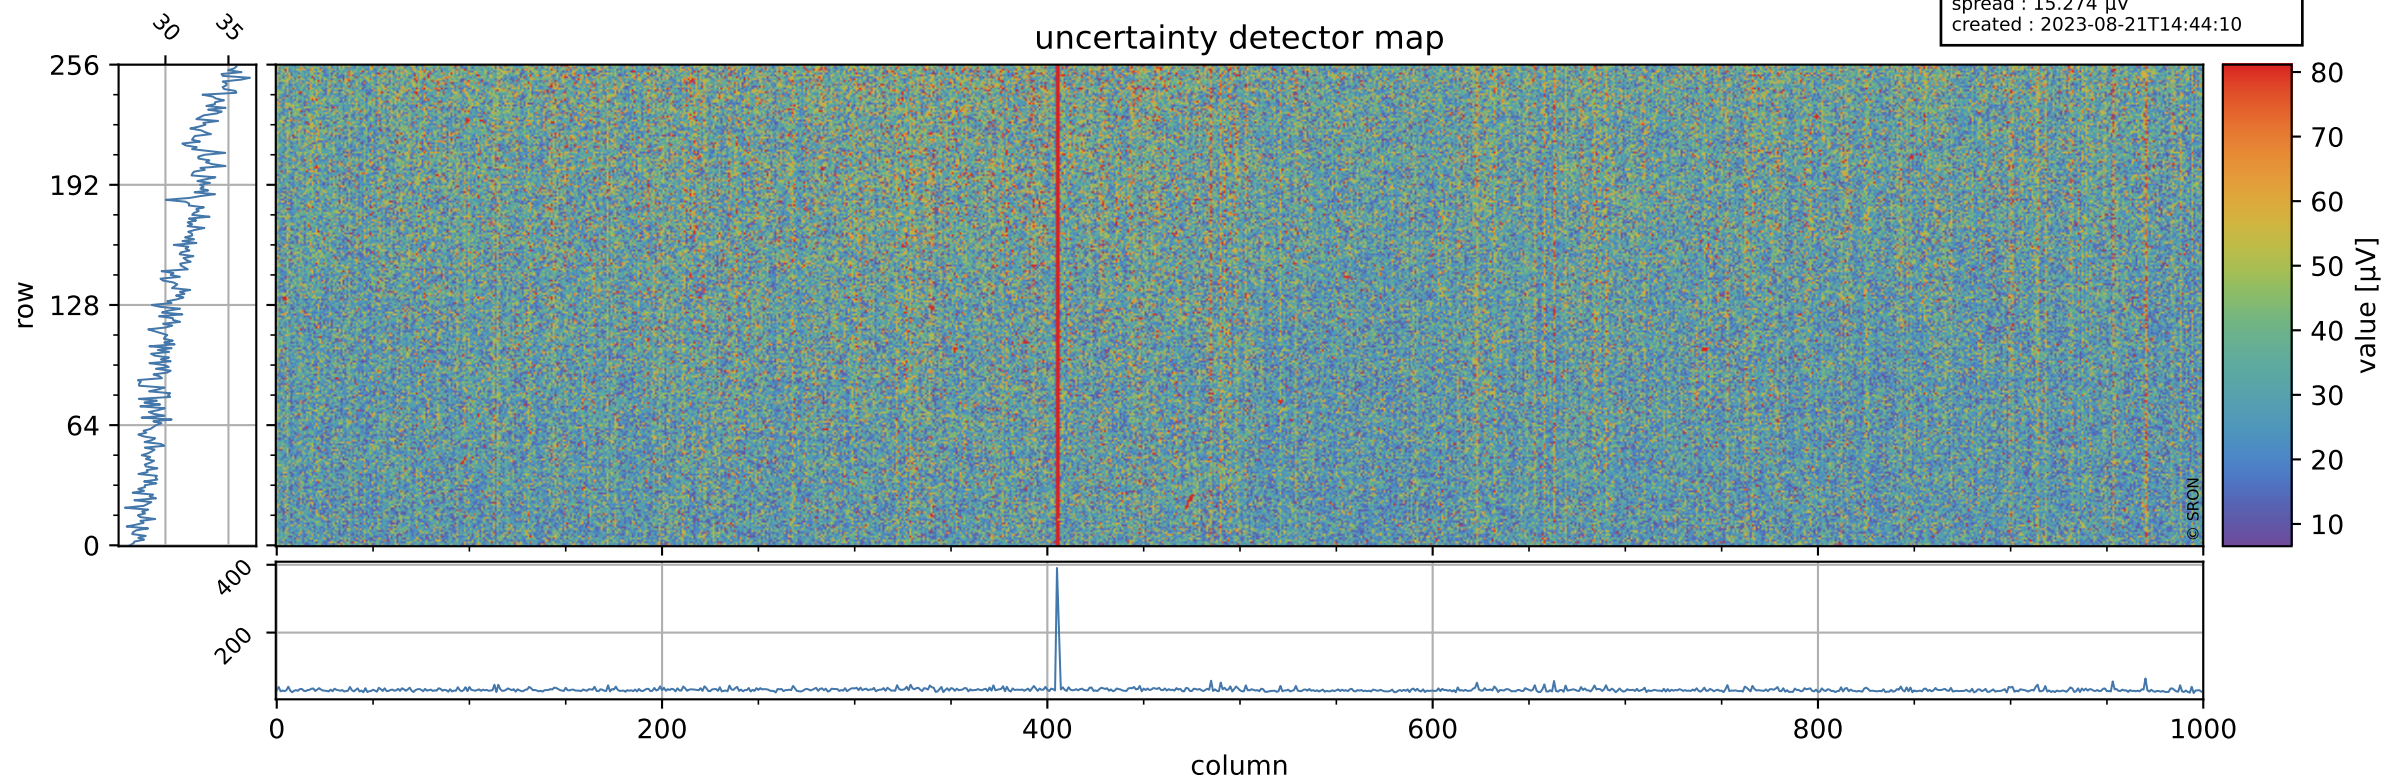

# Tropomi SWIR offset (official)

orbits : 18 in [14362, 14407]  
coverage : 2020-07-21 / 2020-07-24  
median : 0.52592 V  
spread : 0.035922 V  
created : 2023-08-21T14:44:10

## value detector map

# Tropomi SWIR offset (official)

orbits : 18 in [14362, 14407]  
coverage : 2020-07-21 / 2020-07-24  
median : 31.178  $\mu\text{V}$   
spread : 15.274  $\mu\text{V}$   
created : 2023-08-21T14:44:10

# Tropomi SWIR offset (official) ground-tracks of Sentinel-5P

orbits : 18 in [14362, 14407]  
coverage : 2020-07-21 / 2020-07-24  
created : 2023-08-21T14:44:11