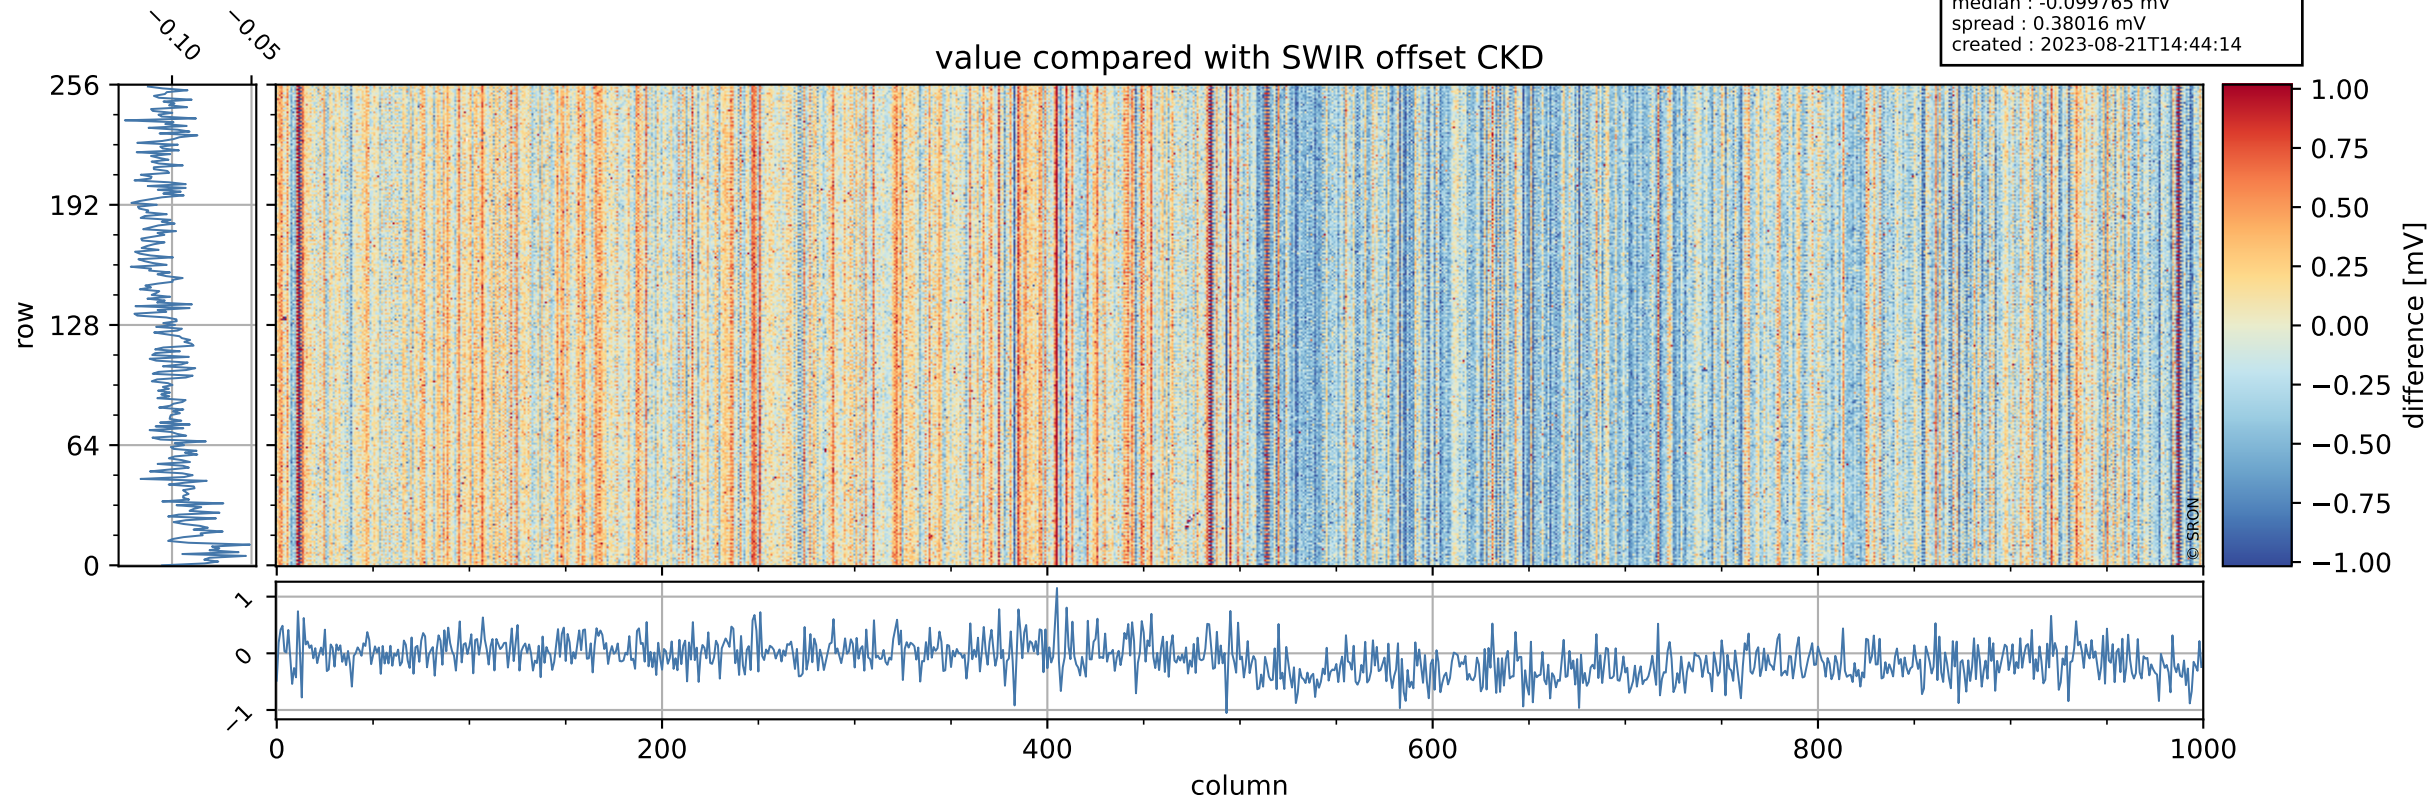

## value detector map

# Tropomi SWIR offset (official)

orbits : 19 in [14377, 14422]  
coverage : 2020-07-22 / 2020-07-25  
median : 30.82  $\mu\text{V}$   
spread : 15.135  $\mu\text{V}$   
created : 2023-08-21T14:44:13

# Tropomi SWIR offset (official) ground-tracks of Sentinel-5P

orbits : 19 in [14377, 14422]  
coverage : 2020-07-22 / 2020-07-25  
created : 2023-08-21T14:44:14

# Tropomi SWIR offset (official)

orbits : [2827, 14422]  
coverage : 2018-04-30 / 2020-07-25  
created : 2023-08-21T14:44:15