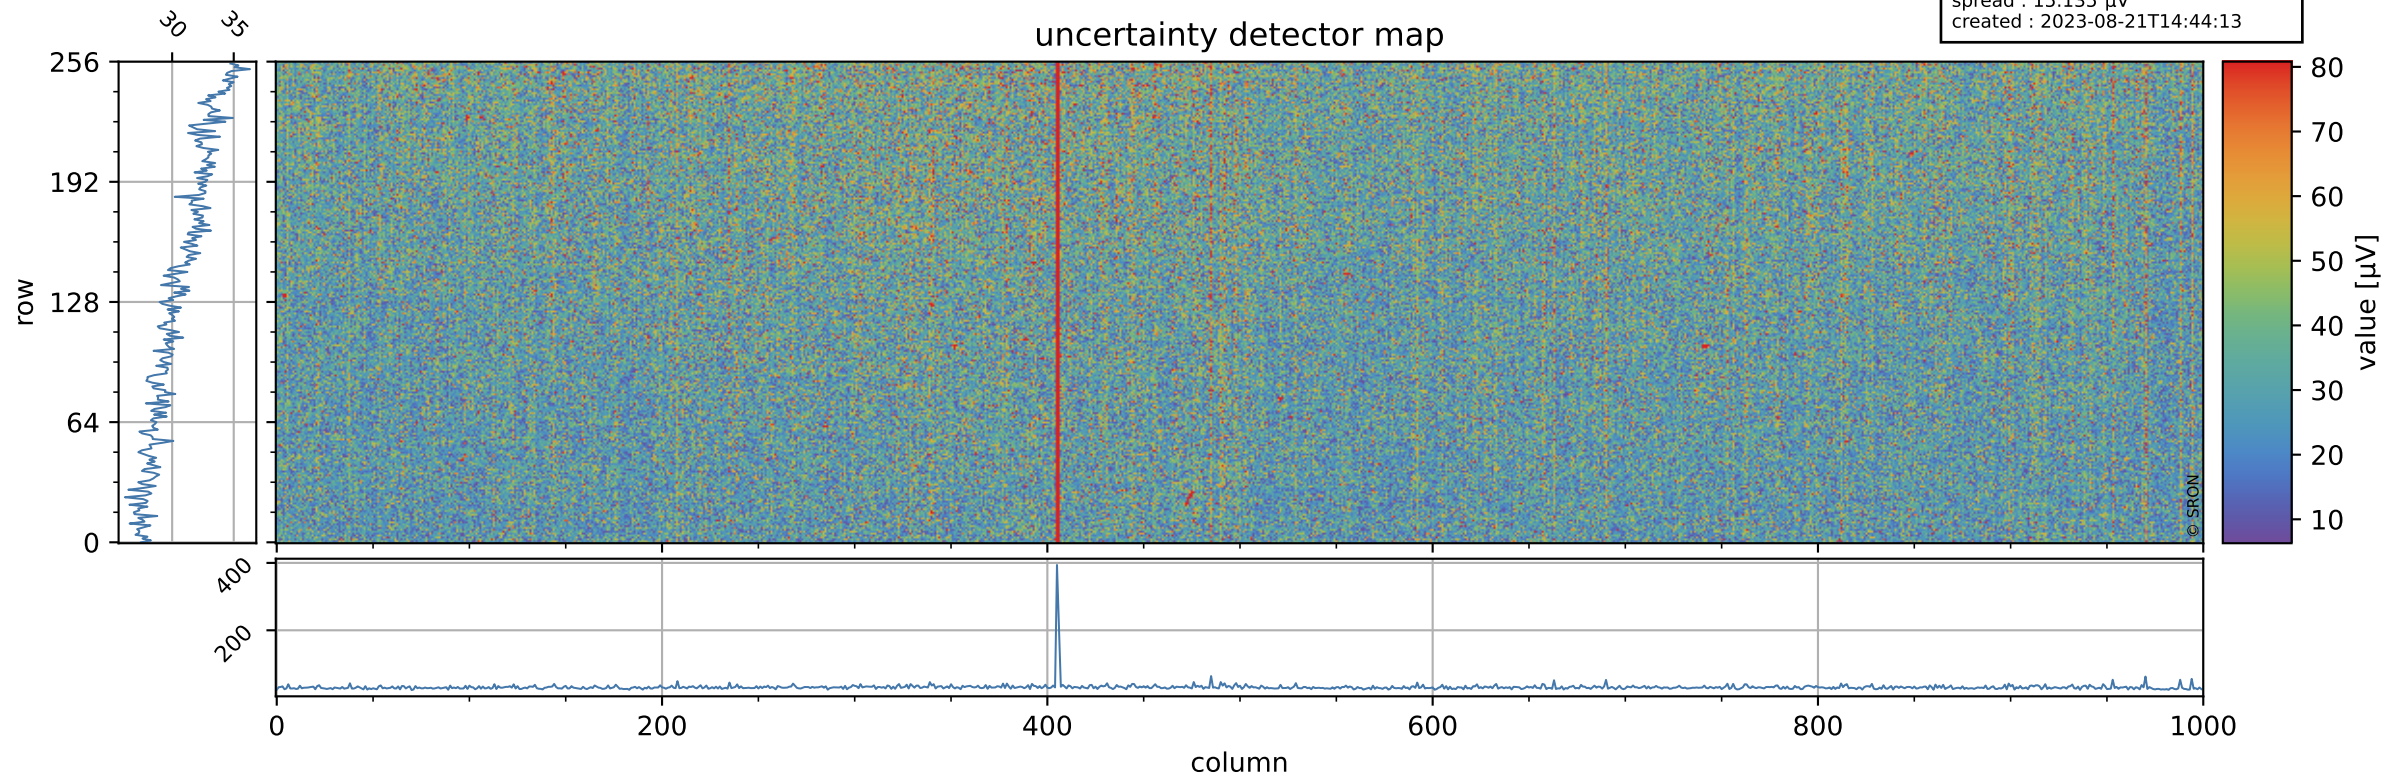

# Tropomi SWIR offset (official)

orbits : 19 in [14377, 14422]  
coverage : 2020-07-22 / 2020-07-25  
median : 0.52592 V  
spread : 0.035921 V  
created : 2023-08-21T14:44:13

## value detector map

# Tropomi SWIR offset (official)

orbits : 19 in [14377, 14422]  
coverage : 2020-07-22 / 2020-07-25  
median : 30.82  $\mu\text{V}$   
spread : 15.135  $\mu\text{V}$   
created : 2023-08-21T14:44:13

# Tropomi SWIR offset (official) ground-tracks of Sentinel-5P

orbits : 19 in [14377, 14422]  
coverage : 2020-07-22 / 2020-07-25  
created : 2023-08-21T14:44:14