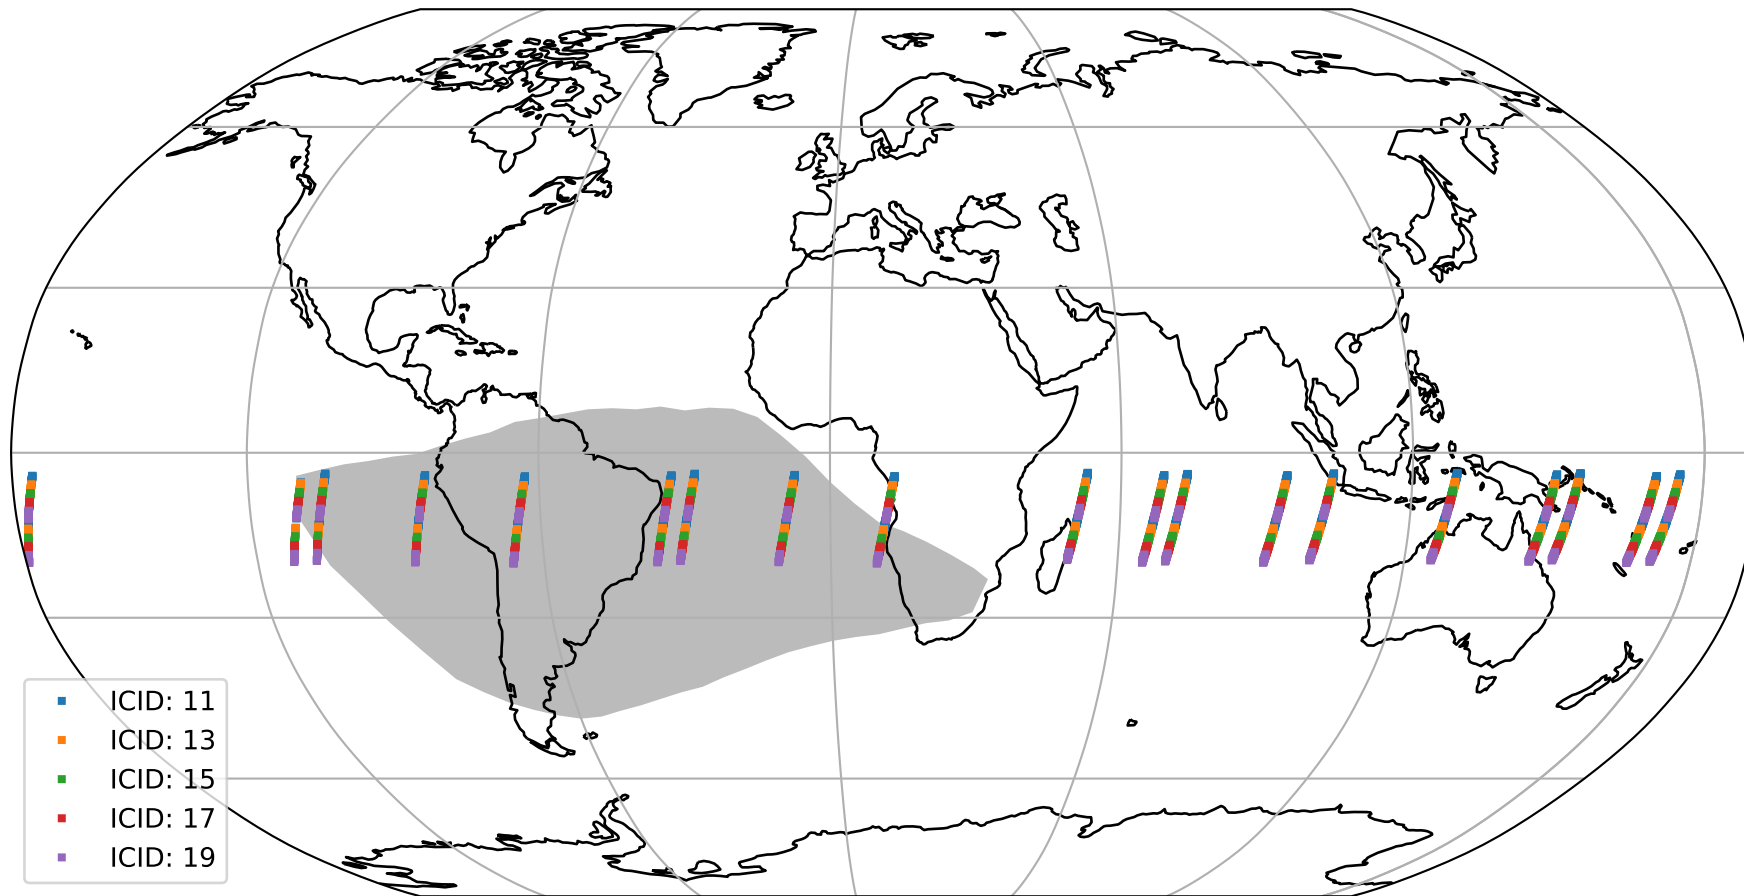

# Tropomi SWIR offset (official)

orbits : 19 in [14377, 14422]  
coverage : 2020-07-22 / 2020-07-25  
median : 30.82  $\mu\text{V}$   
spread : 15.135  $\mu\text{V}$   
created : 2023-08-21T14:44:13

# Tropomi SWIR offset (official)

value compared with SWIR offset CKD

orbits : 19 in [14377, 14422]  
coverage : 2020-07-22 / 2020-07-25  
median : -0.099765 mV  
spread : 0.38016 mV  
created : 2023-08-21T14:44:14

# Tropomi SWIR offset (official) ground-tracks of Sentinel-5P

orbits : 19 in [14377, 14422]  
coverage : 2020-07-22 / 2020-07-25  
created : 2023-08-21T14:44:14

# Tropomi SWIR offset (official)

orbits : [2827, 14422]  
coverage : 2018-04-30 / 2020-07-25  
created : 2023-08-21T14:44:15