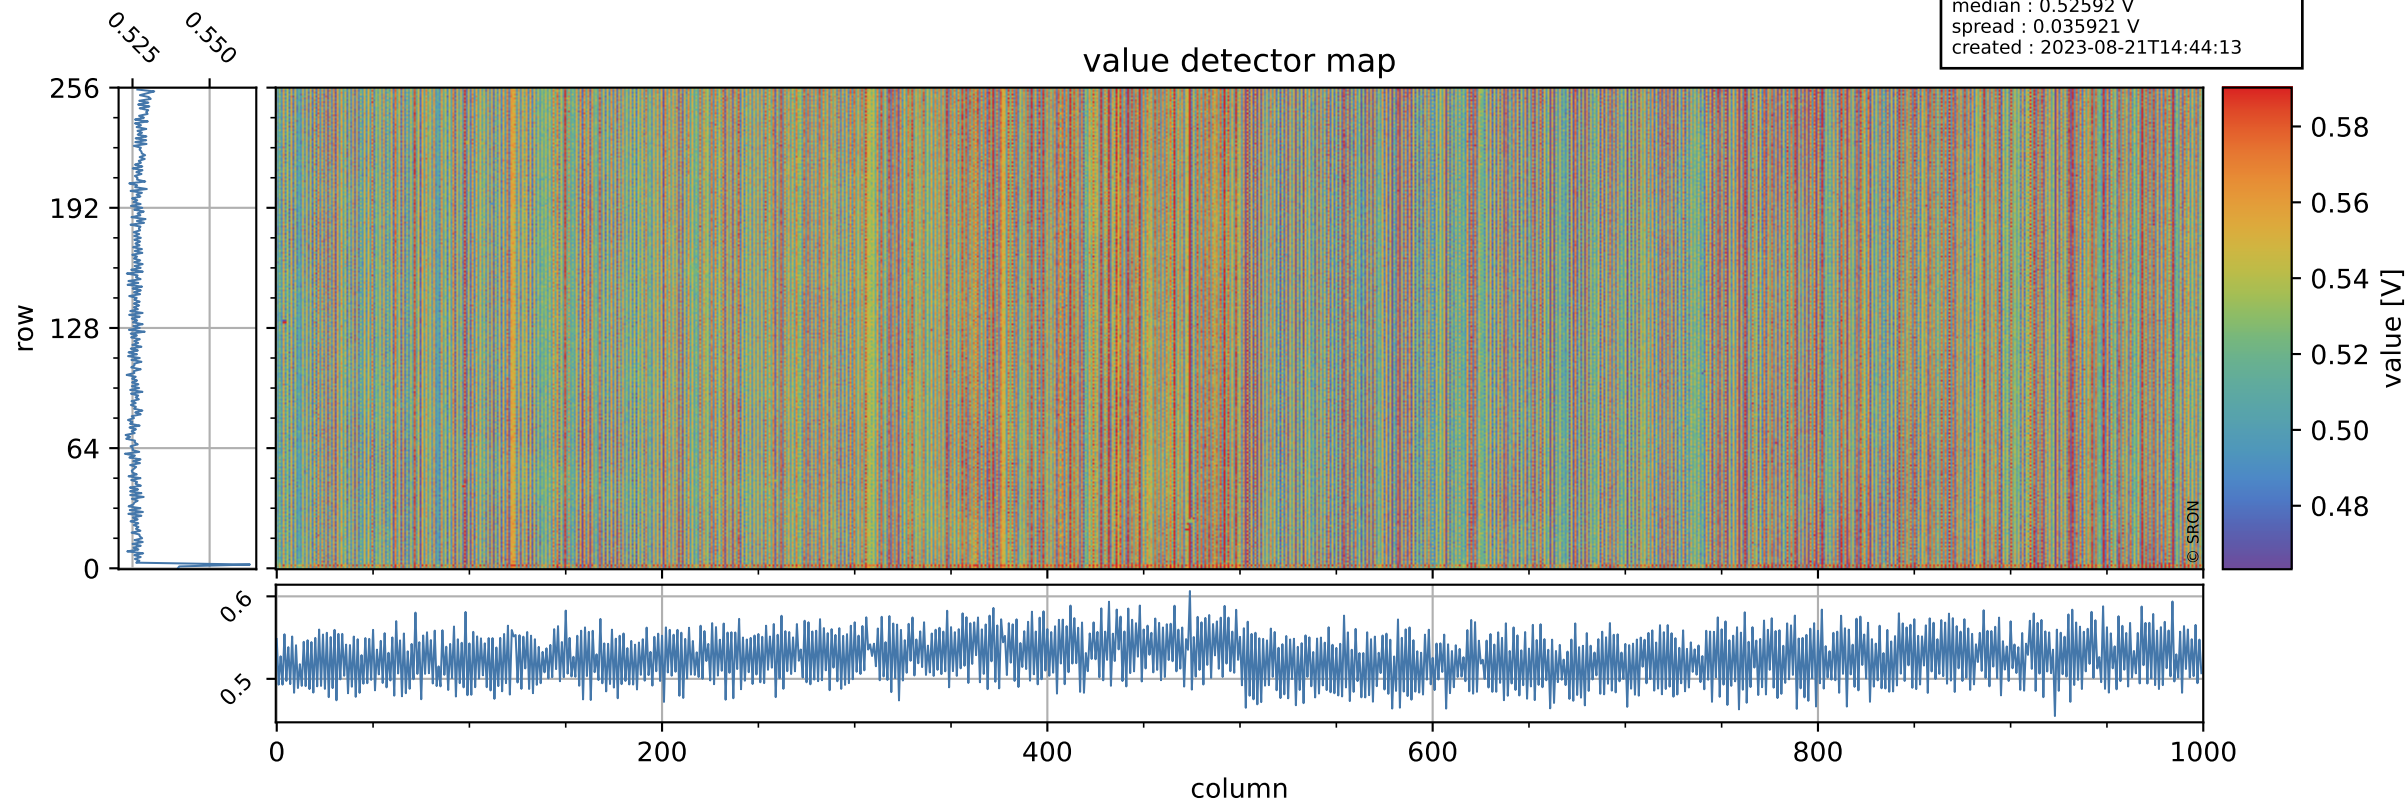

# Tropomi SWIR offset (official)

orbits : 19 in [14377, 14422]  
coverage : 2020-07-22 / 2020-07-25  
median : 0.52592 V  
spread : 0.035921 V  
created : 2023-08-21T14:44:13

## value detector map

# Tropomi SWIR offset (official)

orbits : 19 in [14377, 14422]  
coverage : 2020-07-22 / 2020-07-25  
median : 30.82  $\mu\text{V}$   
spread : 15.135  $\mu\text{V}$   
created : 2023-08-21T14:44:13

# Tropomi SWIR offset (official) ground-tracks of Sentinel-5P

orbits : 19 in [14377, 14422]  
coverage : 2020-07-22 / 2020-07-25  
created : 2023-08-21T14:44:14