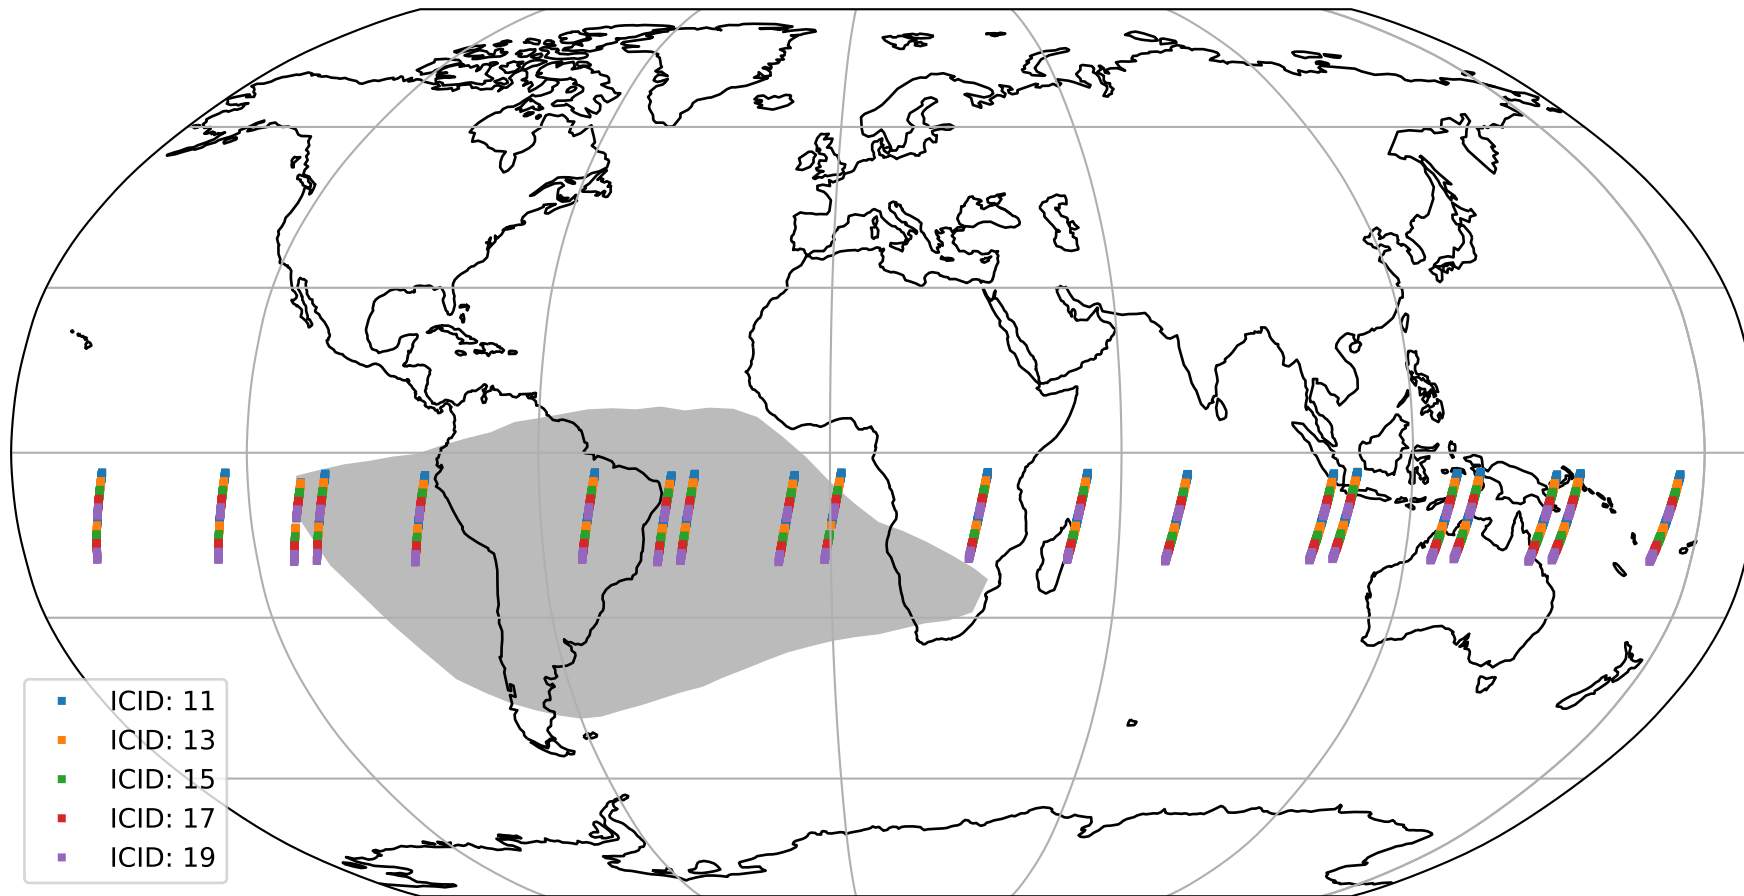

Tropomi SWIR offset (official)

orbits : 20 in [14392, 14437]
coverage : 2020-07-24 / 2020-07-26
median : 0.52592 V
spread : 0.035921 V
created : 2023-08-21T14:44:16

value detector map

Tropomi SWIR offset (official)

orbits : 20 in [14392, 14437]
coverage : 2020-07-24 / 2020-07-26
median : 30.868 μV
spread : 15.135 μV
created : 2023-08-21T14:44:16

Tropomi SWIR offset (official)

value compared with SWIR offset CKD

orbits : 20 in [14392, 14437]
coverage : 2020-07-24 / 2020-07-26
median : -0.10151 mV
spread : 0.37618 mV
created : 2023-08-21T14:44:16

Tropomi SWIR offset (official) ground-tracks of Sentinel-5P

orbits : 20 in [14392, 14437]
coverage : 2020-07-24 / 2020-07-26
created : 2023-08-21T14:44:17

Tropomi SWIR offset (official)

orbits : [2827, 14437]
coverage : 2018-04-30 / 2020-07-26
created : 2023-08-21T14:44:17

trend of detector median & temperatures