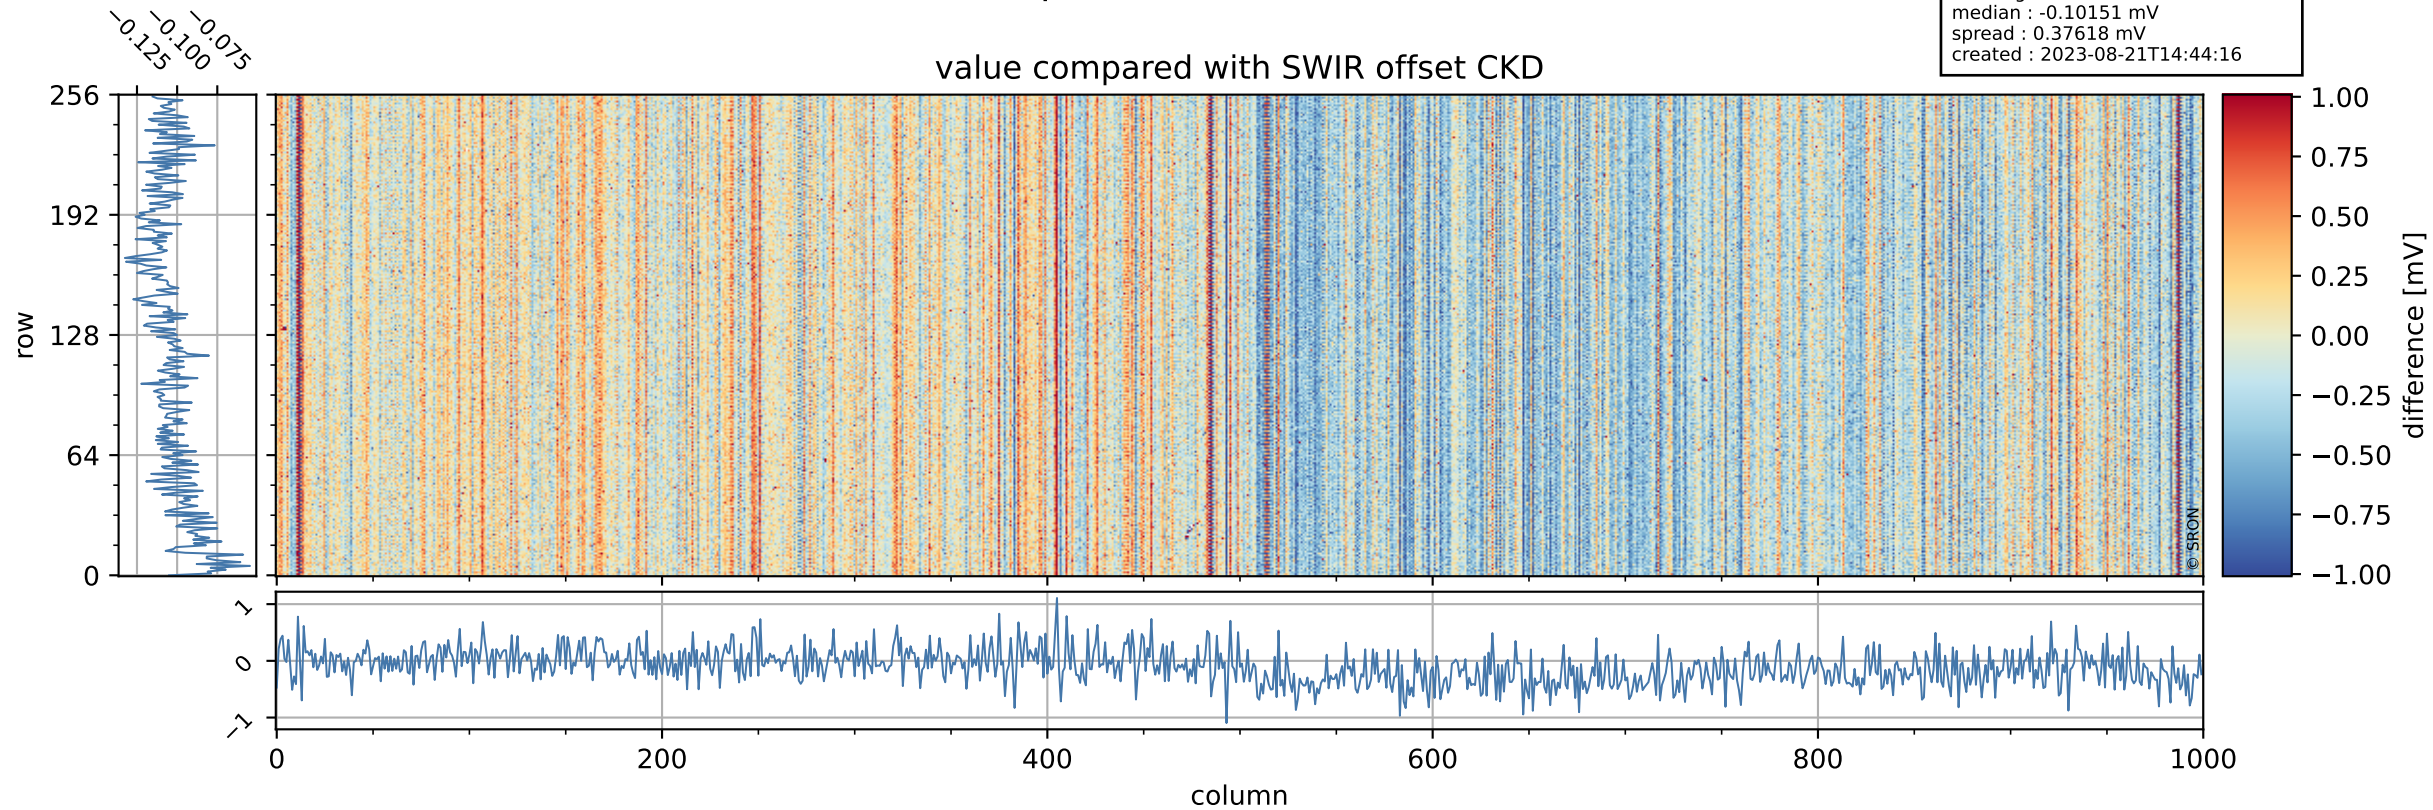

Tropomi SWIR offset (official)

orbits : 20 in [14392, 14437]
coverage : 2020-07-24 / 2020-07-26
median : 0.52592 V
spread : 0.035921 V
created : 2023-08-21T14:44:16

value detector map

Tropomi SWIR offset (official)

orbits : 20 in [14392, 14437]
coverage : 2020-07-24 / 2020-07-26
median : 30.868 μV
spread : 15.135 μV
created : 2023-08-21T14:44:16

Tropomi SWIR offset (official)

value compared with SWIR offset CKD

orbits : 20 in [14392, 14437]
coverage : 2020-07-24 / 2020-07-26
median : -0.10151 mV
spread : 0.37618 mV
created : 2023-08-21T14:44:16

Tropomi SWIR offset (official) ground-tracks of Sentinel-5P

orbits : 20 in [14392, 14437]
coverage : 2020-07-24 / 2020-07-26
created : 2023-08-21T14:44:17

Tropomi SWIR offset (official)

orbits : [2827, 14437]
coverage : 2018-04-30 / 2020-07-26
created : 2023-08-21T14:44:17

trend of detector median & temperatures