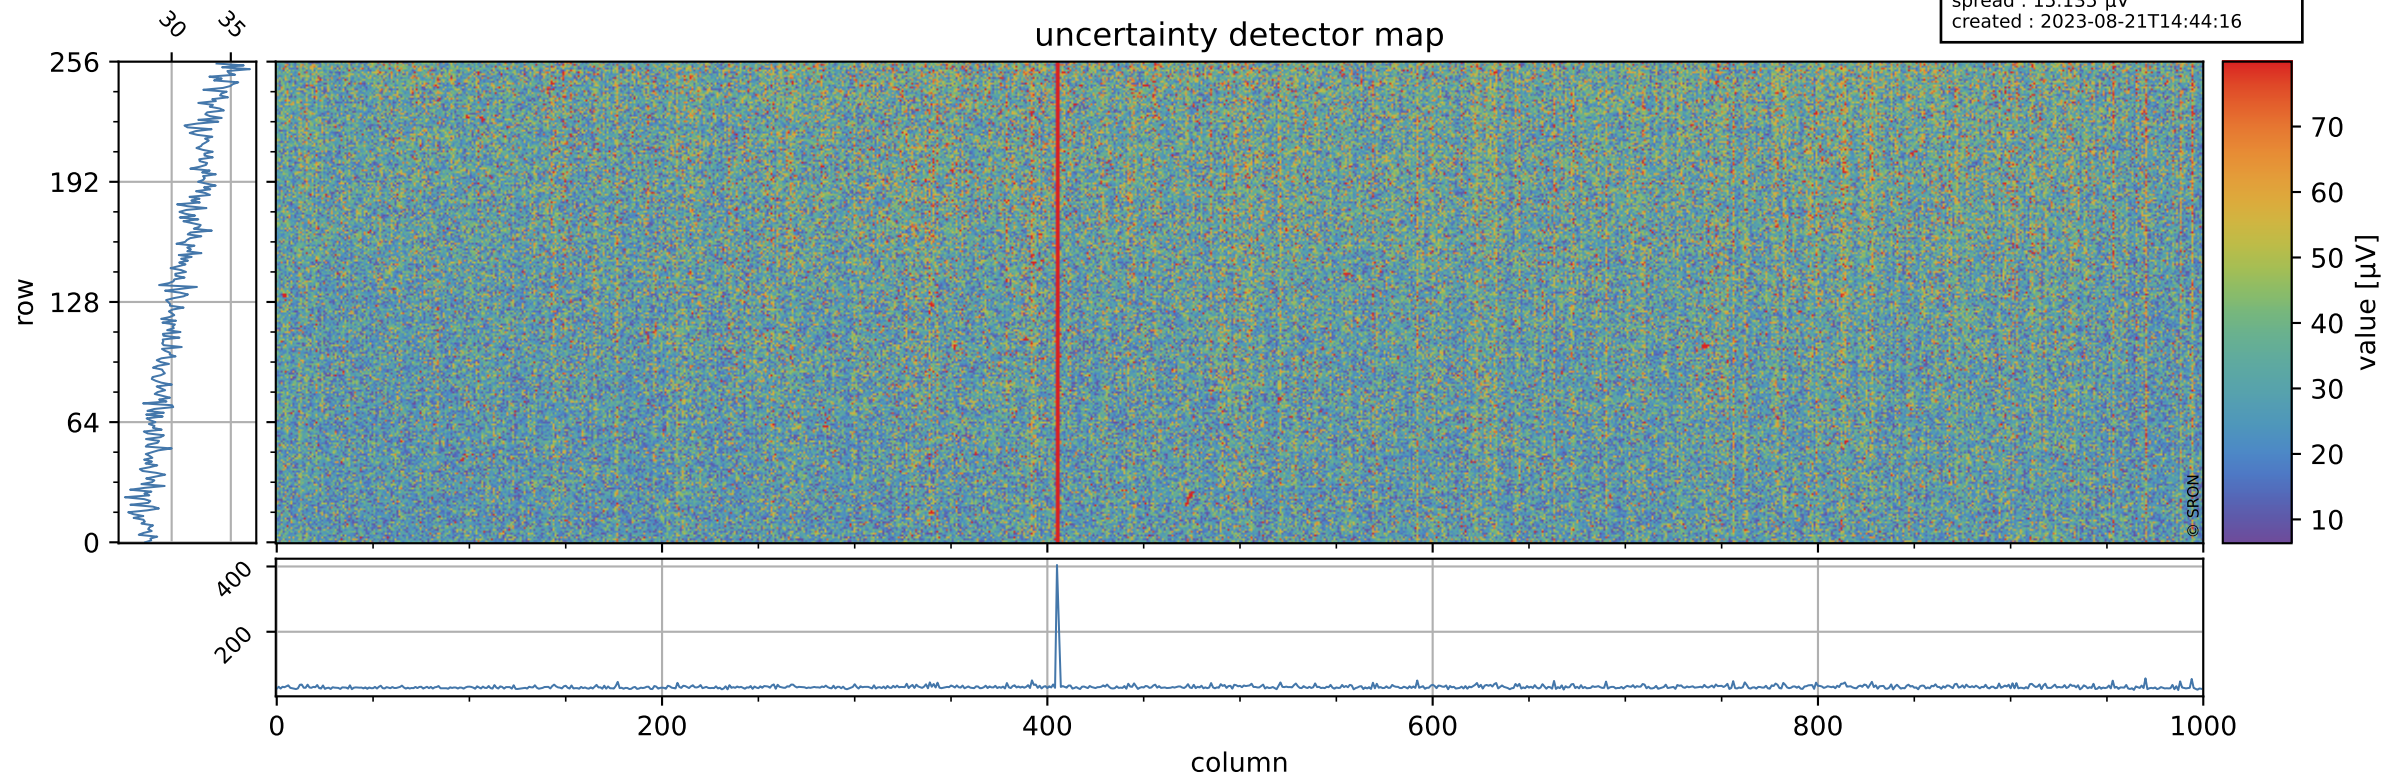

Tropomi SWIR offset (official)

orbits : 20 in [14392, 14437]
coverage : 2020-07-24 / 2020-07-26
median : 0.52592 V
spread : 0.035921 V
created : 2023-08-21T14:44:16

value detector map

Tropomi SWIR offset (official)

orbits : 20 in [14392, 14437]
coverage : 2020-07-24 / 2020-07-26
median : 30.868 μV
spread : 15.135 μV
created : 2023-08-21T14:44:16

Tropomi SWIR offset (official)

value compared with SWIR offset CKD

orbits : 20 in [14392, 14437]
coverage : 2020-07-24 / 2020-07-26
median : -0.10151 mV
spread : 0.37618 mV
created : 2023-08-21T14:44:16

Tropomi SWIR offset (official) ground-tracks of Sentinel-5P

orbits : 20 in [14392, 14437]
coverage : 2020-07-24 / 2020-07-26
created : 2023-08-21T14:44:17

Tropomi SWIR offset (official)

orbits : [2827, 14437]
coverage : 2018-04-30 / 2020-07-26
created : 2023-08-21T14:44:17

trend of detector median & temperatures