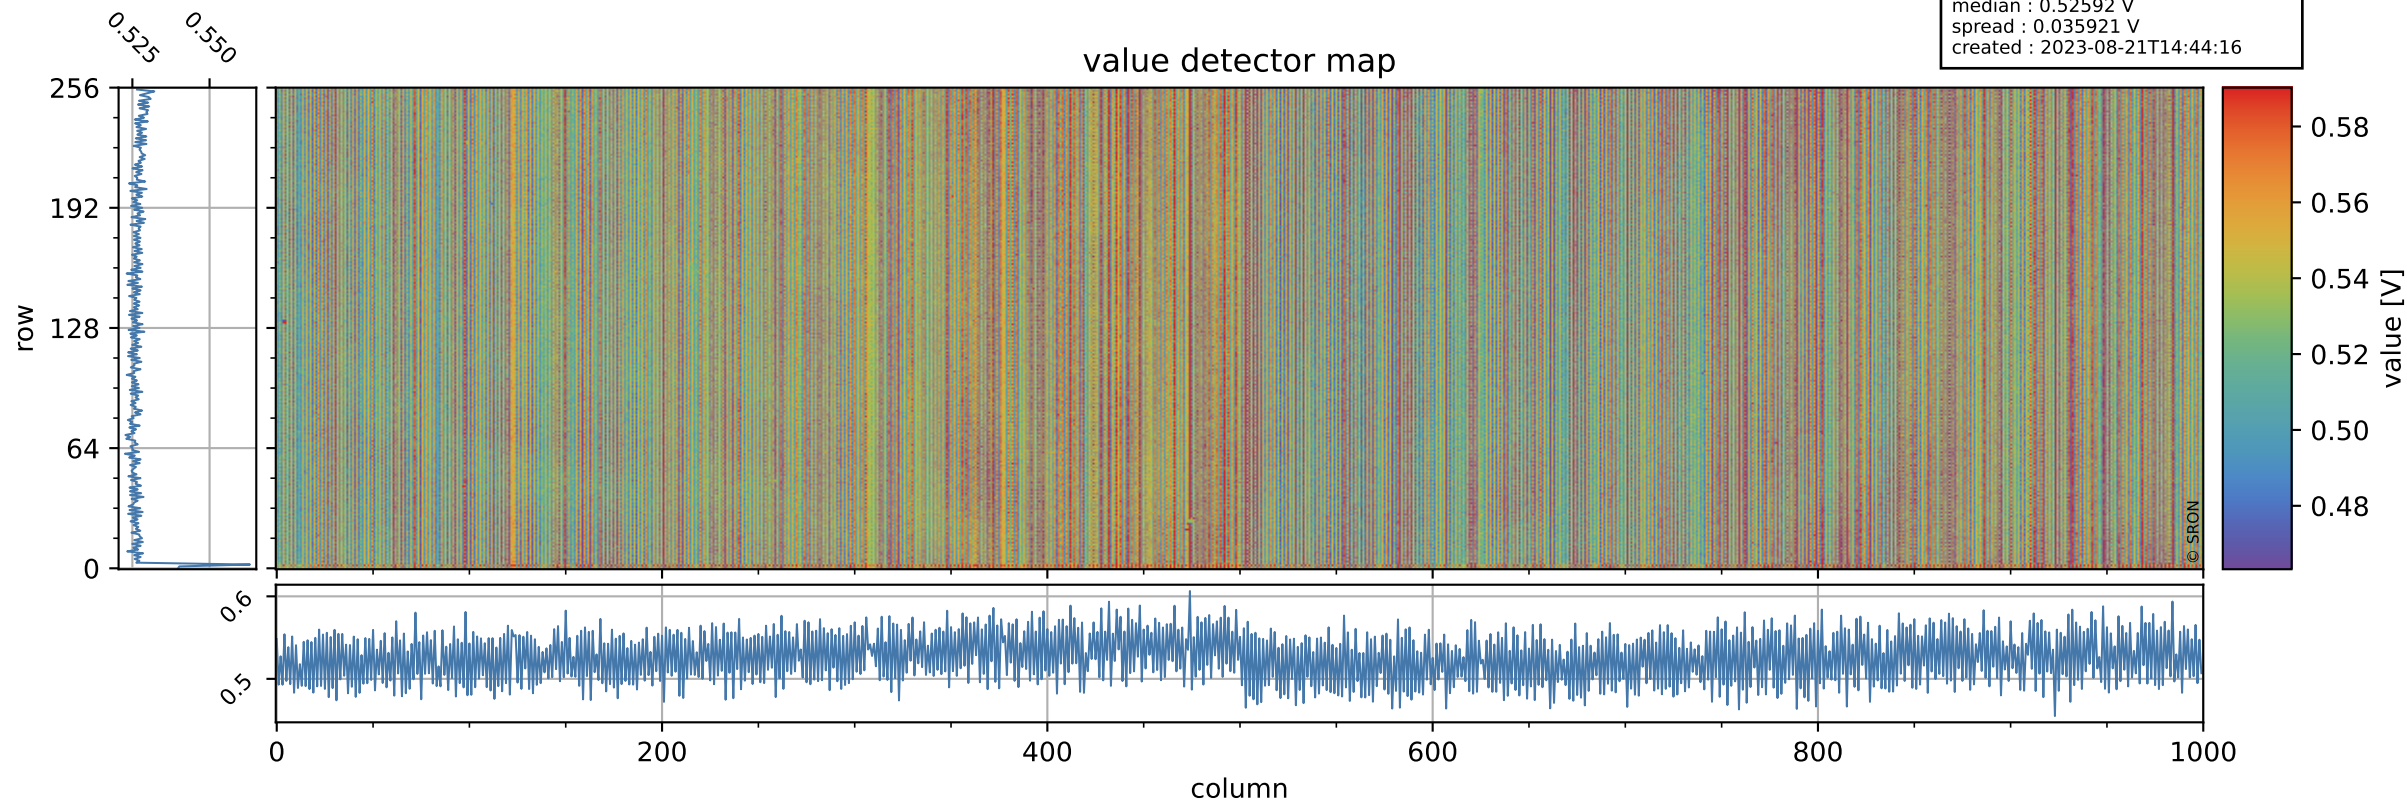

Tropomi SWIR offset (official)

orbits : 20 in [14392, 14437]
coverage : 2020-07-24 / 2020-07-26
median : 0.52592 V
spread : 0.035921 V
created : 2023-08-21T14:44:16

value detector map

Tropomi SWIR offset (official)

orbits : 20 in [14392, 14437]
coverage : 2020-07-24 / 2020-07-26
median : 30.868 μV
spread : 15.135 μV
created : 2023-08-21T14:44:16

Tropomi SWIR offset (official)

value compared with SWIR offset CKD

orbits : 20 in [14392, 14437]
coverage : 2020-07-24 / 2020-07-26
median : -0.10151 mV
spread : 0.37618 mV
created : 2023-08-21T14:44:16

Tropomi SWIR offset (official) ground-tracks of Sentinel-5P

orbits : 20 in [14392, 14437]
coverage : 2020-07-24 / 2020-07-26
created : 2023-08-21T14:44:17

Tropomi SWIR offset (official)

orbits : [2827, 14437]
coverage : 2018-04-30 / 2020-07-26
created : 2023-08-21T14:44:17

trend of detector median & temperatures