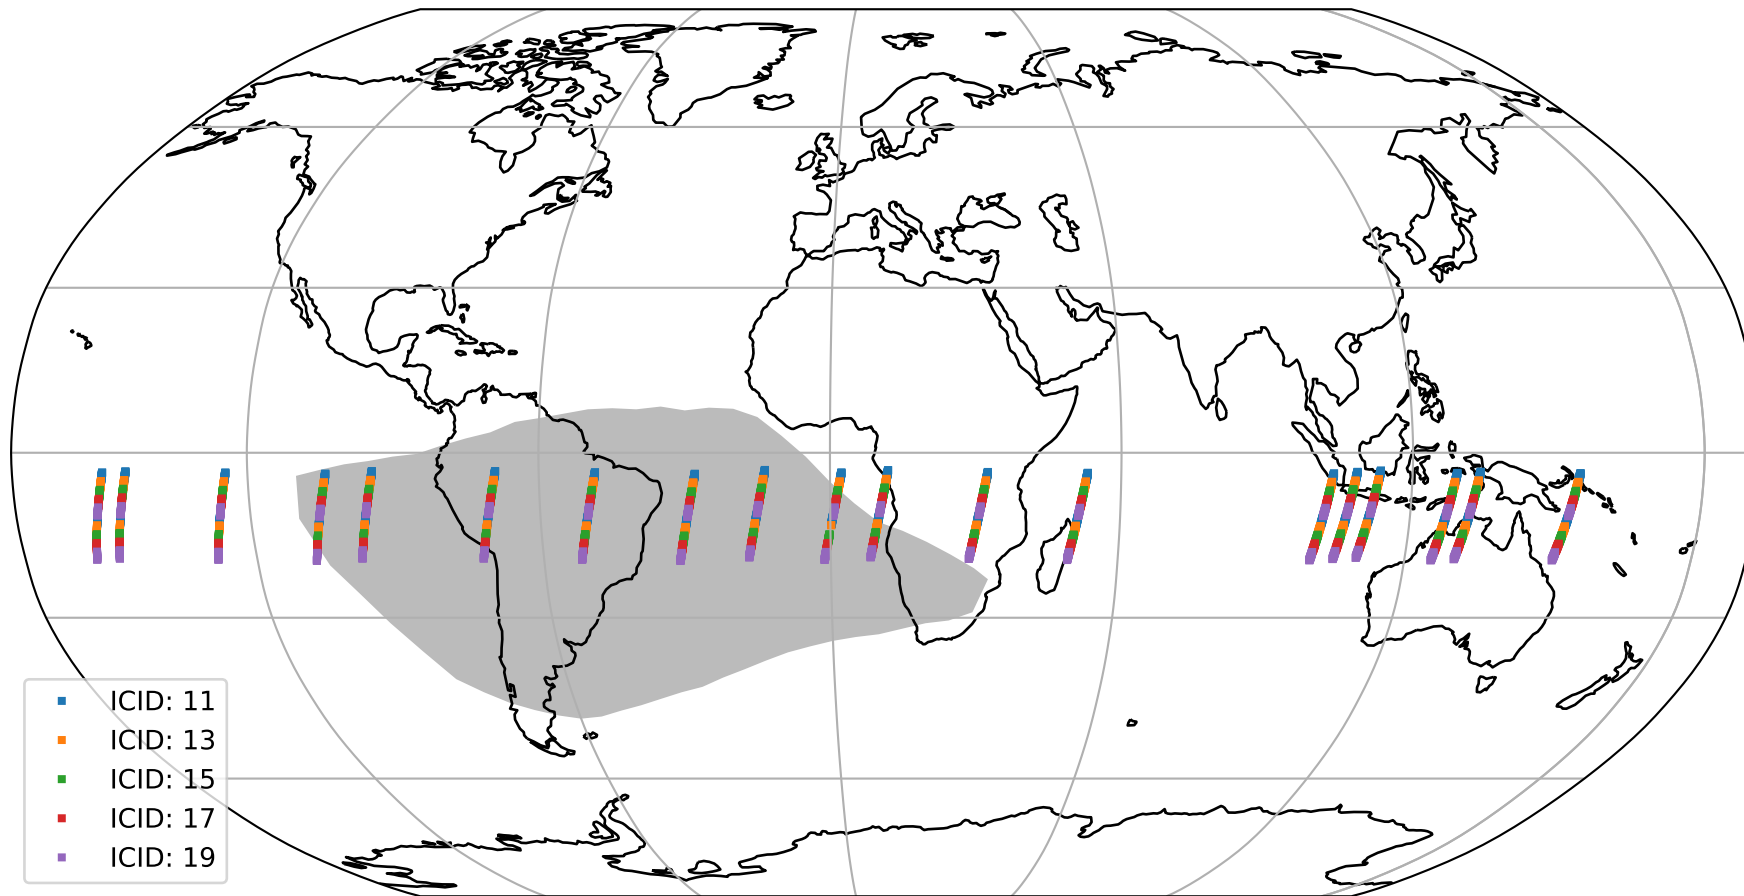

# Tropomi SWIR offset (official)

orbits : 19 in [14407, 14452]  
coverage : 2020-07-25 / 2020-07-28  
median : 31.308  $\mu\text{V}$   
spread : 15.358  $\mu\text{V}$   
created : 2023-08-21T14:44:19

# Tropomi SWIR offset (official)

orbits : 19 in [14407, 14452]  
coverage : 2020-07-25 / 2020-07-28  
median : -0.10687 mV  
spread : 0.37704 mV  
created : 2023-08-21T14:44:19

value compared with SWIR offset CKD

# Tropomi SWIR offset (official) ground-tracks of Sentinel-5P

orbits : 19 in [14407, 14452]  
coverage : 2020-07-25 / 2020-07-28  
created : 2023-08-21T14:44:20

- ICID: 11
- ICID: 13
- ICID: 15
- ICID: 17
- ICID: 19

# Tropomi SWIR offset (official)

orbits : [2827, 14452]  
coverage : 2018-04-30 / 2020-07-28  
created : 2023-08-21T14:44:20