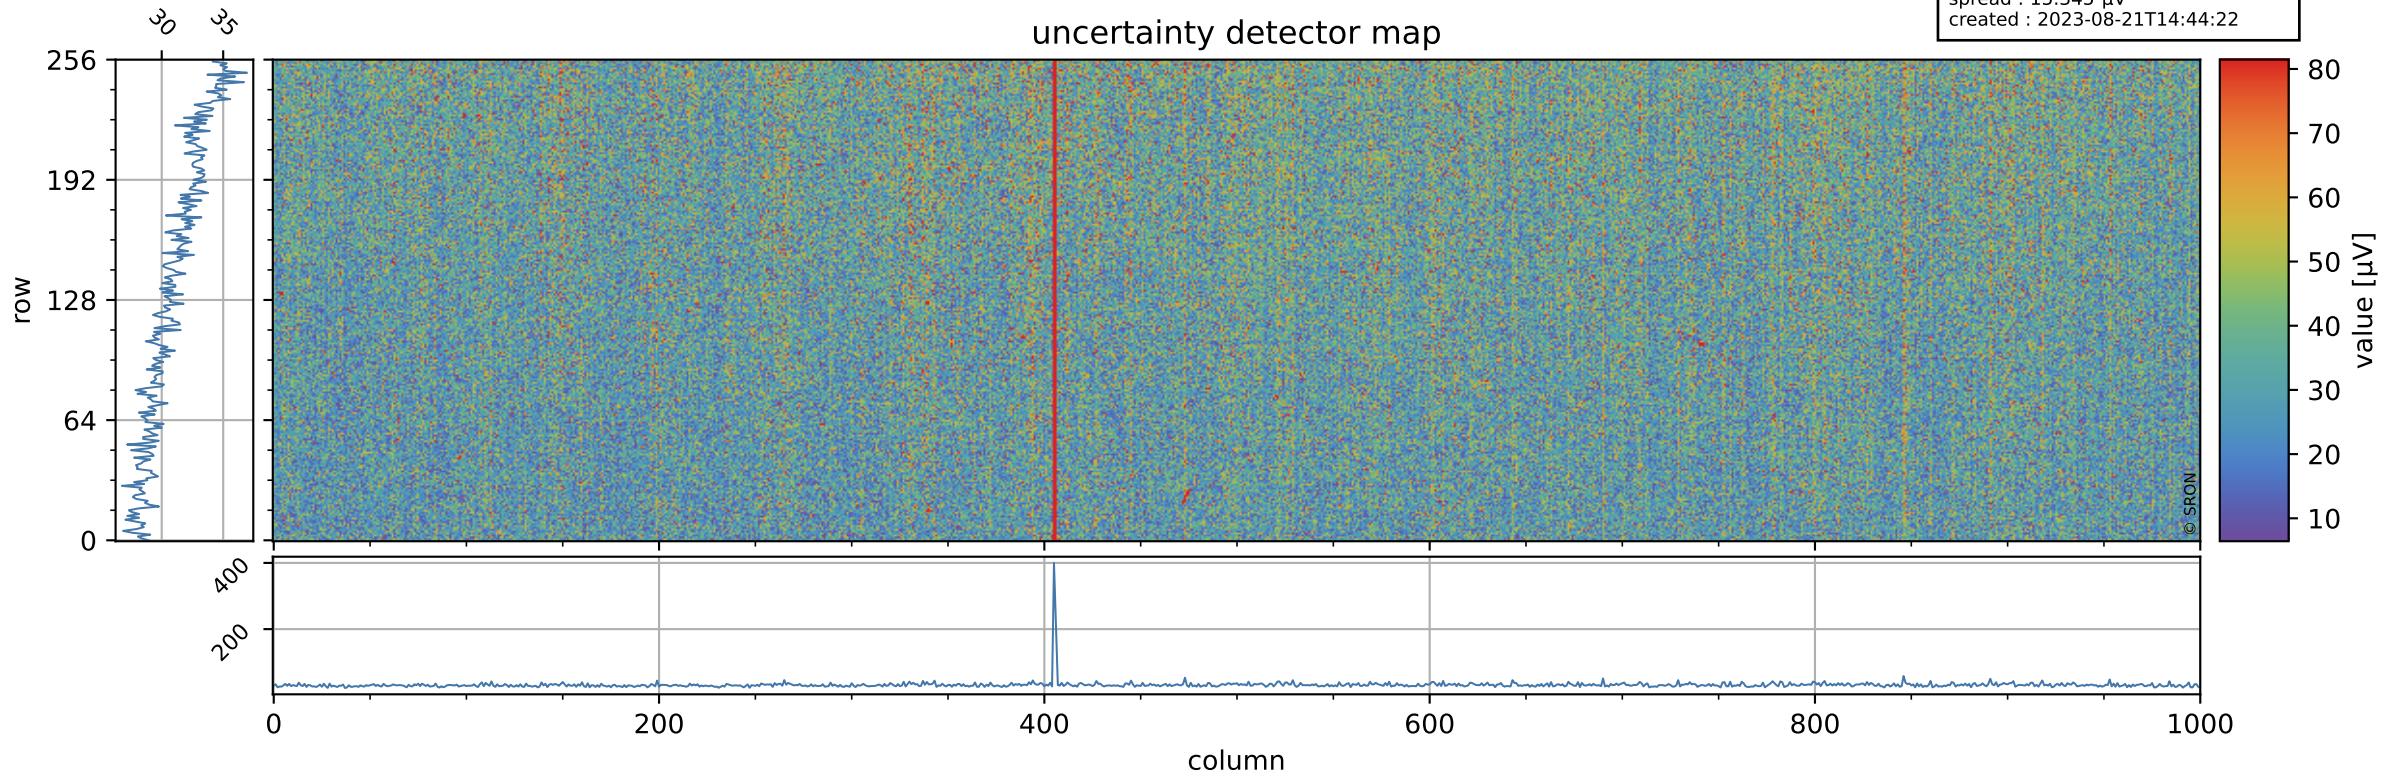

Tropomi SWIR offset (official)

orbits : 20 in [14422, 14467]
coverage : 2020-07-25 / 2020-07-29
median : 0.52591 V
spread : 0.035921 V
created : 2023-08-21T14:44:21

value detector map

Tropomi SWIR offset (official)

orbits : 20 in [14422, 14467]
coverage : 2020-07-25 / 2020-07-29
median : 31.206 μV
spread : 15.345 μV
created : 2023-08-21T14:44:22

Tropomi SWIR offset (official)

orbits : 20 in [14422, 14467]
coverage : 2020-07-25 / 2020-07-29
median : -0.11172 mV
spread : 0.37884 mV
created : 2023-08-21T14:44:22

value compared with SWIR offset CKD

Tropomi SWIR offset (official) ground-tracks of Sentinel-5P

orbits : 20 in [14422, 14467]
coverage : 2020-07-25 / 2020-07-29
created : 2023-08-21T14:44:23

Tropomi SWIR offset (official)

orbits : [2827, 14467]
coverage : 2018-04-30 / 2020-07-29
created : 2023-08-21T14:44:23

trend of detector median & temperatures