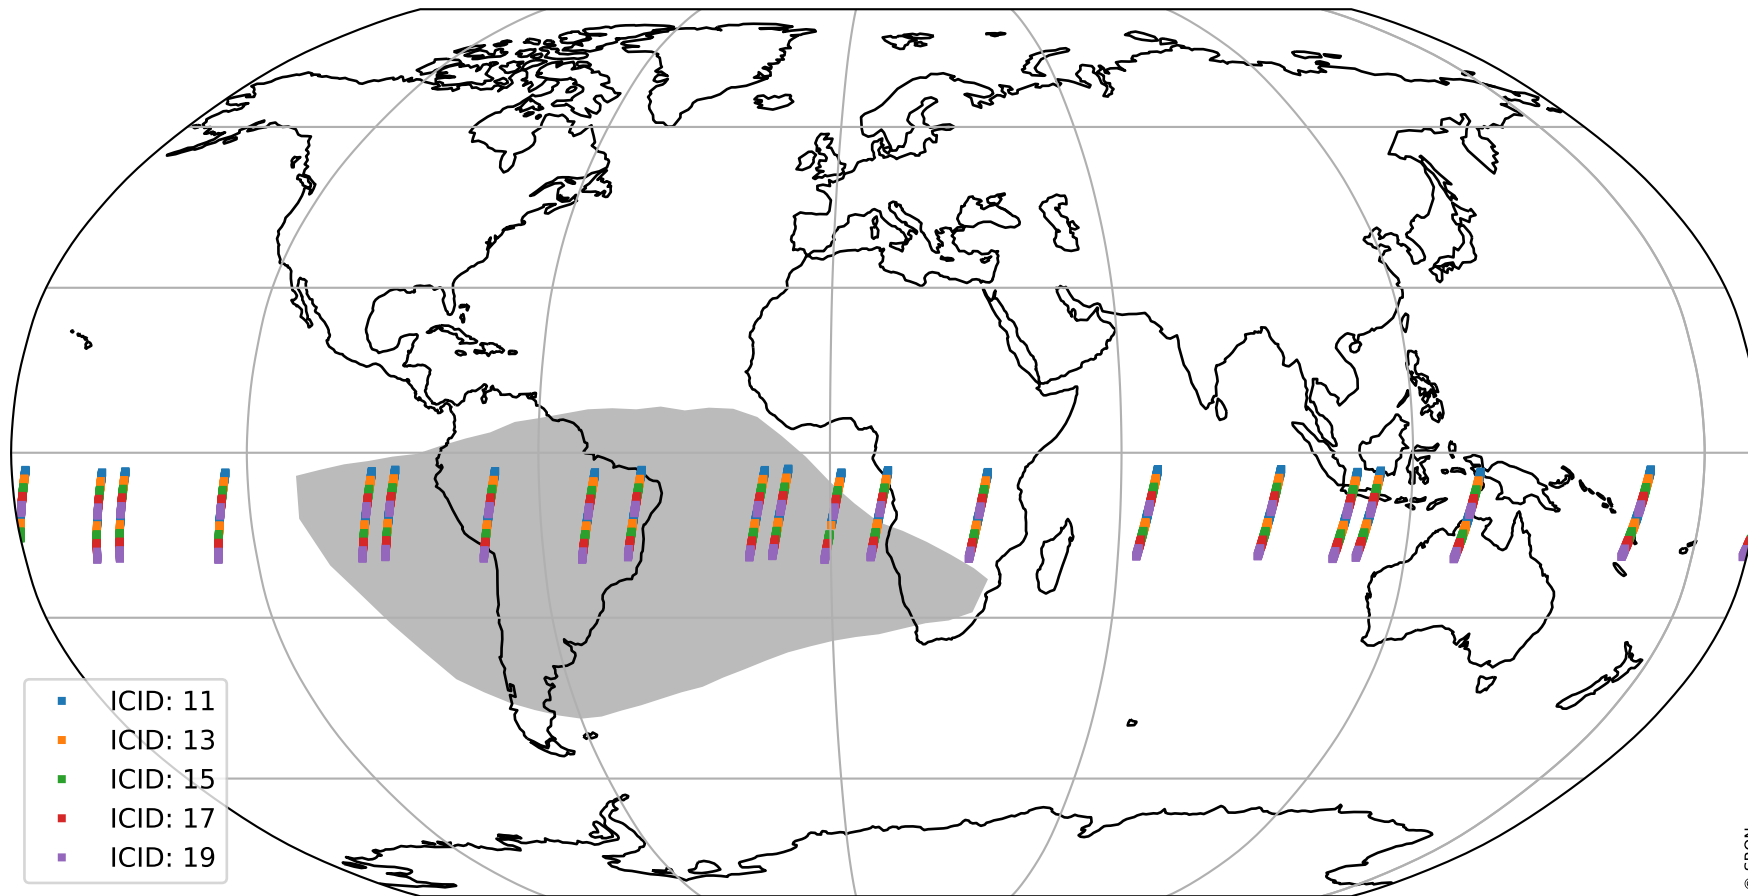

Tropomi SWIR offset (official)

orbits : 20 in [14422, 14467]
coverage : 2020-07-25 / 2020-07-29
median : 0.52591 V
spread : 0.035921 V
created : 2023-08-21T14:44:21

value detector map

Tropomi SWIR offset (official)

orbits : 20 in [14422, 14467]
coverage : 2020-07-25 / 2020-07-29
median : 31.206 μV
spread : 15.345 μV
created : 2023-08-21T14:44:22

Tropomi SWIR offset (official)

orbits : 20 in [14422, 14467]
coverage : 2020-07-25 / 2020-07-29
median : -0.11172 mV
spread : 0.37884 mV
created : 2023-08-21T14:44:22

value compared with SWIR offset CKD

Tropomi SWIR offset (official) ground-tracks of Sentinel-5P

orbits : 20 in [14422, 14467]
coverage : 2020-07-25 / 2020-07-29
created : 2023-08-21T14:44:23

Tropomi SWIR offset (official)

orbits : [2827, 14467]
coverage : 2018-04-30 / 2020-07-29
created : 2023-08-21T14:44:23

trend of detector median & temperatures