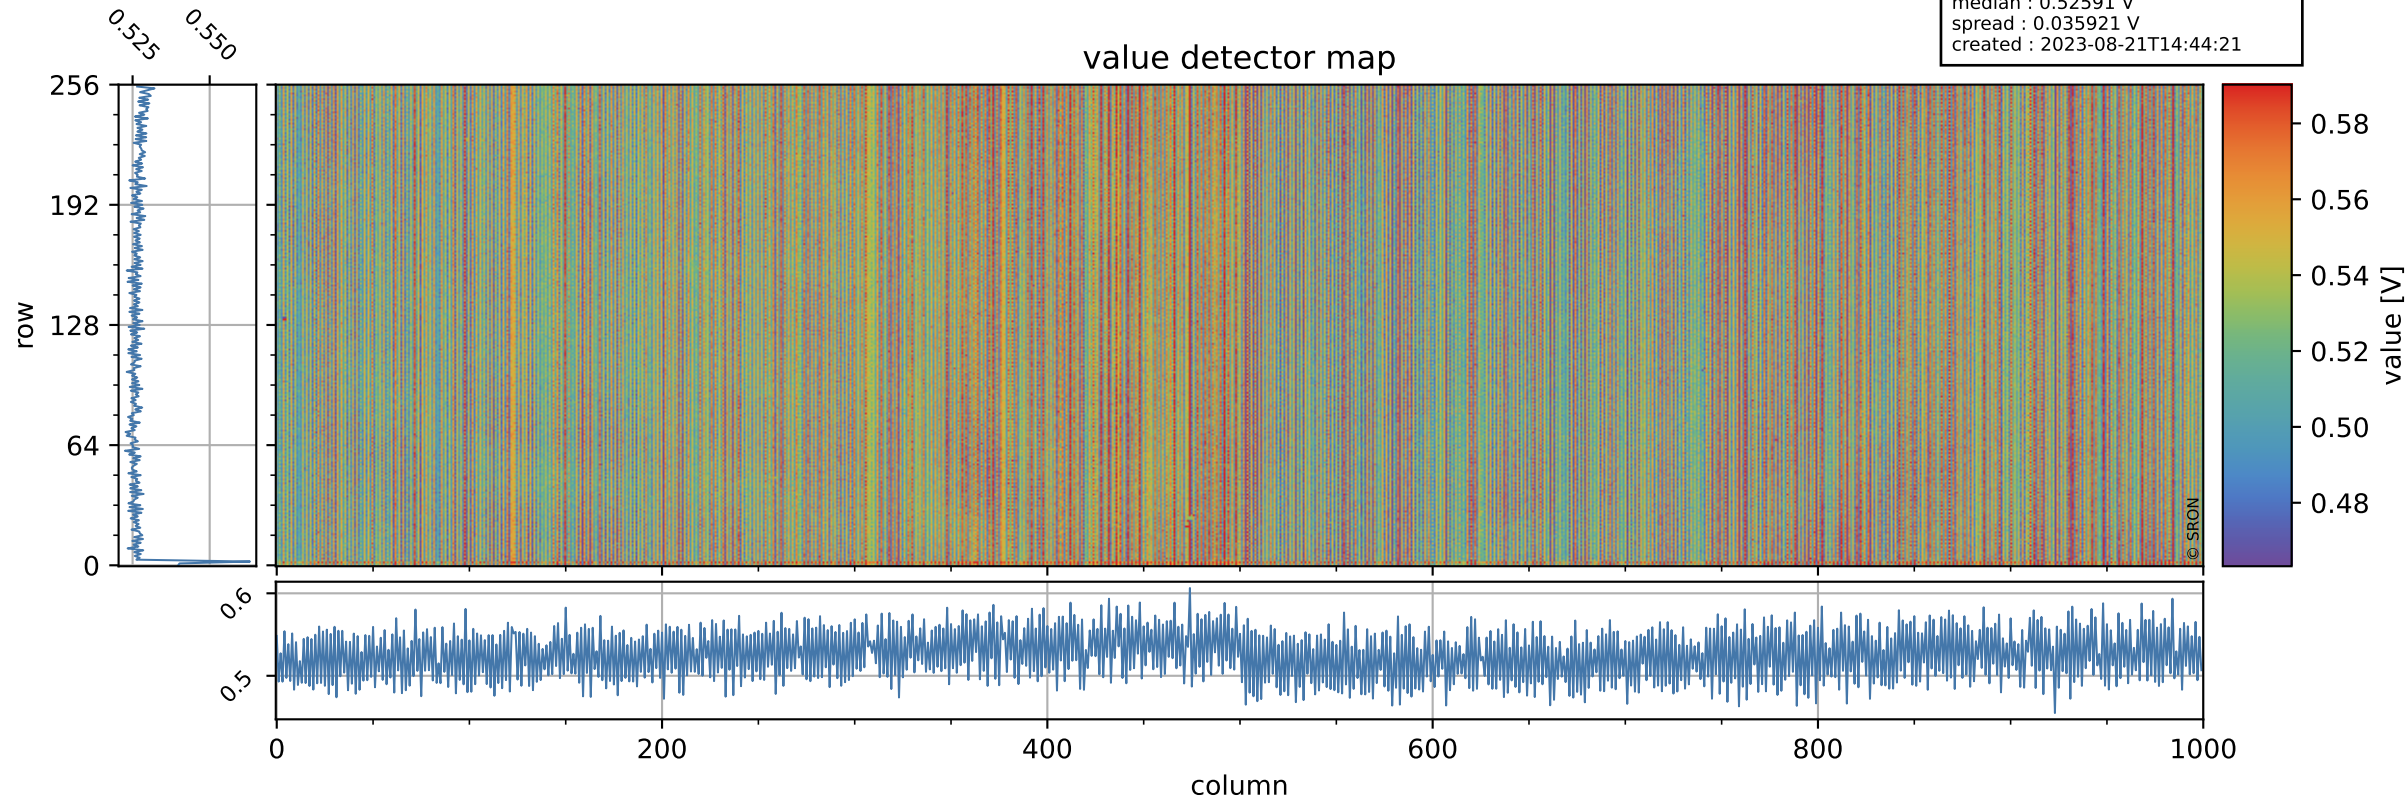

Tropomi SWIR offset (official)

orbits : 20 in [14422, 14467]
coverage : 2020-07-25 / 2020-07-29
median : 0.52591 V
spread : 0.035921 V
created : 2023-08-21T14:44:21

value detector map

Tropomi SWIR offset (official)

orbits : 20 in [14422, 14467]
coverage : 2020-07-25 / 2020-07-29
median : 31.206 μV
spread : 15.345 μV
created : 2023-08-21T14:44:22

Tropomi SWIR offset (official)

orbits : 20 in [14422, 14467]
coverage : 2020-07-25 / 2020-07-29
median : -0.11172 mV
spread : 0.37884 mV
created : 2023-08-21T14:44:22

value compared with SWIR offset CKD

Tropomi SWIR offset (official) ground-tracks of Sentinel-5P

orbits : 20 in [14422, 14467]
coverage : 2020-07-25 / 2020-07-29
created : 2023-08-21T14:44:23

Tropomi SWIR offset (official)

orbits : [2827, 14467]
coverage : 2018-04-30 / 2020-07-29
created : 2023-08-21T14:44:23

trend of detector median & temperatures