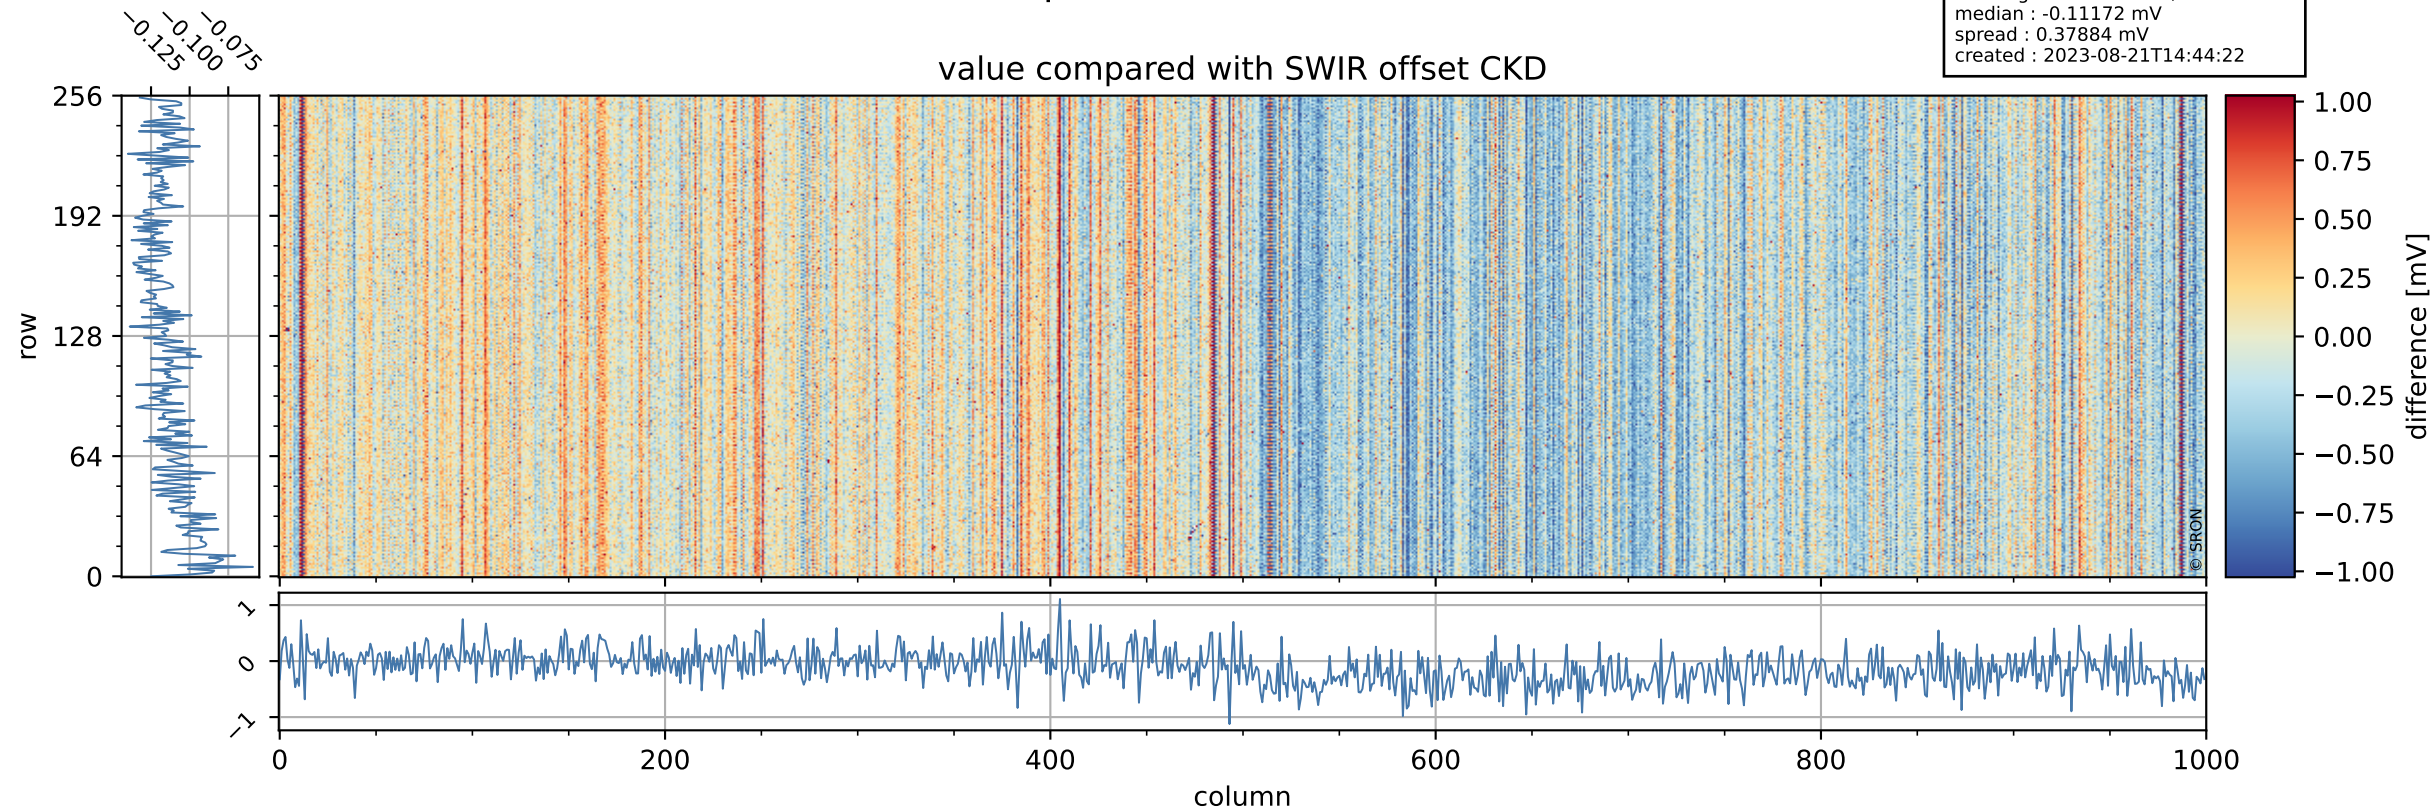

Tropomi SWIR offset (official)

orbits : 20 in [14422, 14467]
coverage : 2020-07-25 / 2020-07-29
median : 0.52591 V
spread : 0.035921 V
created : 2023-08-21T14:44:21

value detector map

Tropomi SWIR offset (official)

orbits : 20 in [14422, 14467]
coverage : 2020-07-25 / 2020-07-29
median : 31.206 μV
spread : 15.345 μV
created : 2023-08-21T14:44:22

Tropomi SWIR offset (official)

orbits : 20 in [14422, 14467]
coverage : 2020-07-25 / 2020-07-29
median : -0.11172 mV
spread : 0.37884 mV
created : 2023-08-21T14:44:22

value compared with SWIR offset CKD

Tropomi SWIR offset (official) ground-tracks of Sentinel-5P

orbits : 20 in [14422, 14467]
coverage : 2020-07-25 / 2020-07-29
created : 2023-08-21T14:44:23

Tropomi SWIR offset (official)

orbits : [2827, 14467]
coverage : 2018-04-30 / 2020-07-29
created : 2023-08-21T14:44:23

trend of detector median & temperatures