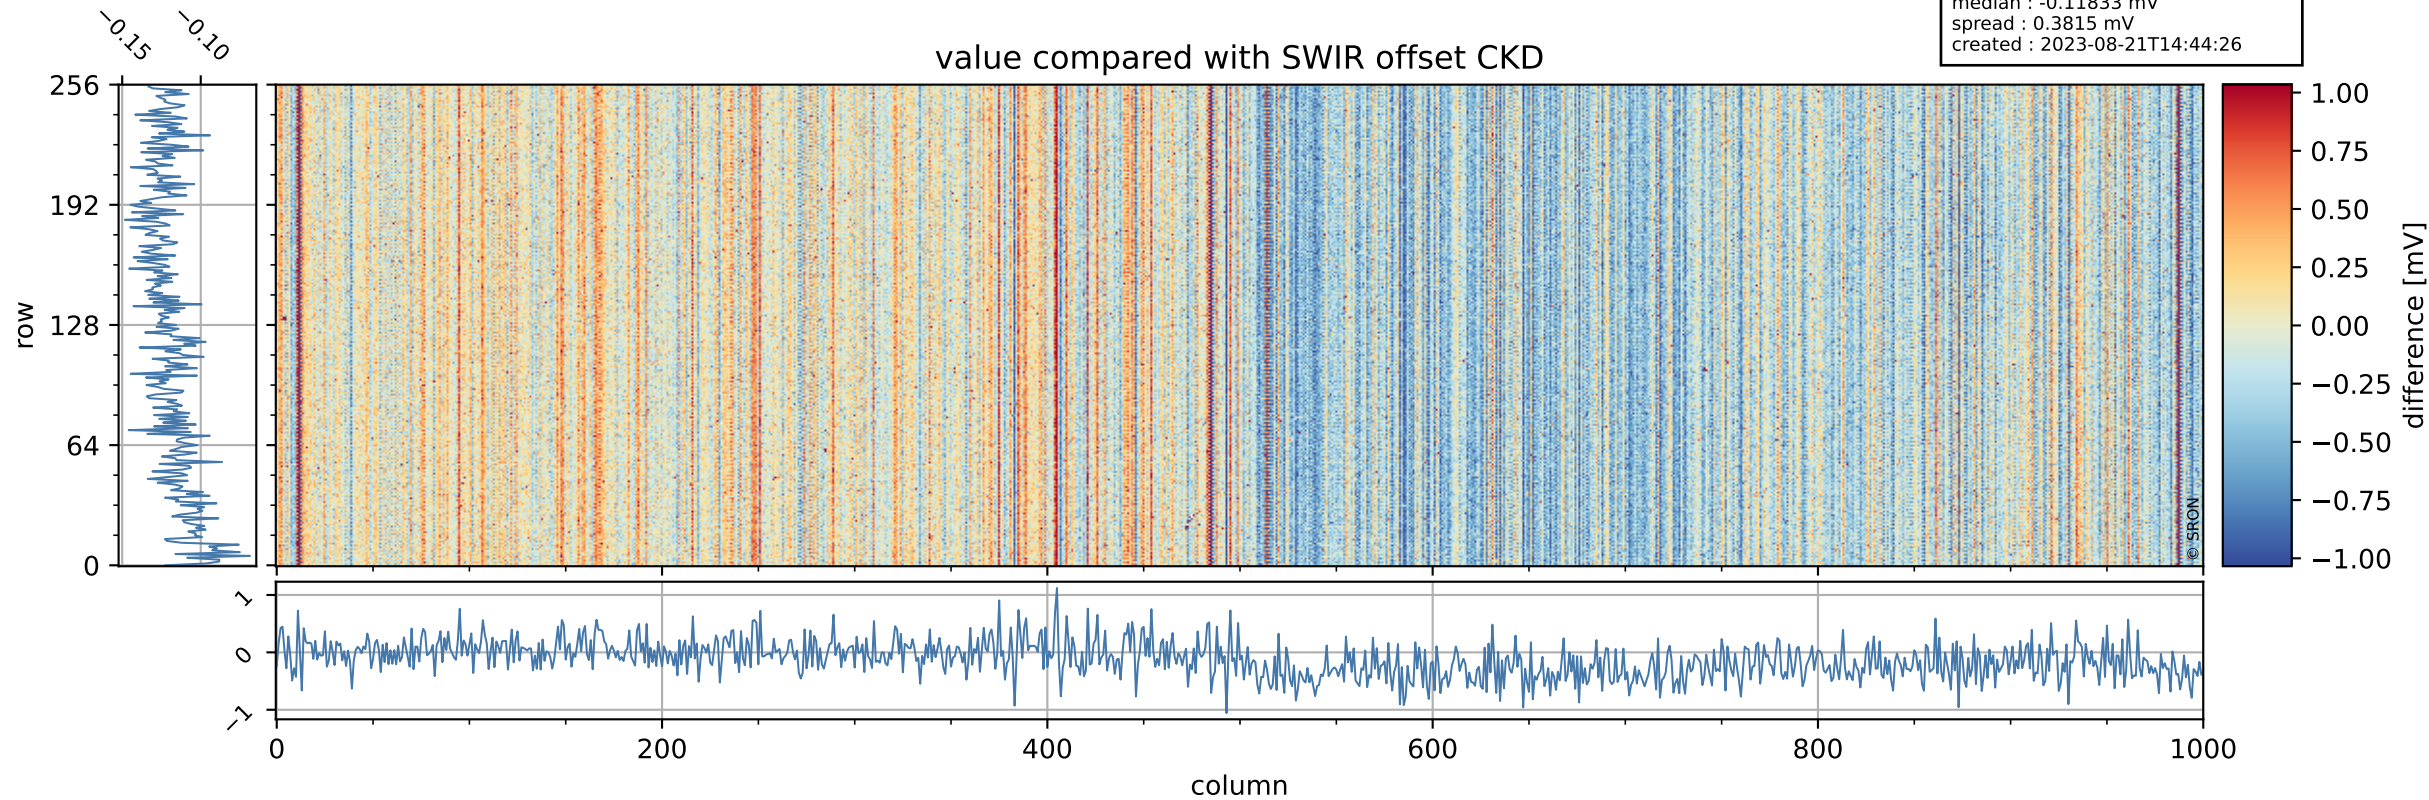

Tropomi SWIR offset (official)

orbits : 19 in [14437, 14482]
coverage : 2020-07-27 / 2020-07-30
median : 0.5259 V
spread : 0.03592 V
created : 2023-08-21T14:44:25

value detector map

Tropomi SWIR offset (official)

orbits : 19 in [14437, 14482]
coverage : 2020-07-27 / 2020-07-30
median : 30.548 μV
spread : 14.972 μV
created : 2023-08-21T14:44:25

Tropomi SWIR offset (official)

orbits : 19 in [14437, 14482]
coverage : 2020-07-27 / 2020-07-30
median : -0.11833 mV
spread : 0.3815 mV
created : 2023-08-21T14:44:26

value compared with SWIR offset CKD

Tropomi SWIR offset (official) ground-tracks of Sentinel-5P

orbits : 19 in [14437, 14482]
coverage : 2020-07-27 / 2020-07-30
created : 2023-08-21T14:44:26

Tropomi SWIR offset (official)

orbits : [2827, 14482]
coverage : 2018-04-30 / 2020-07-30
created : 2023-08-21T14:44:27

trend of detector median & temperatures