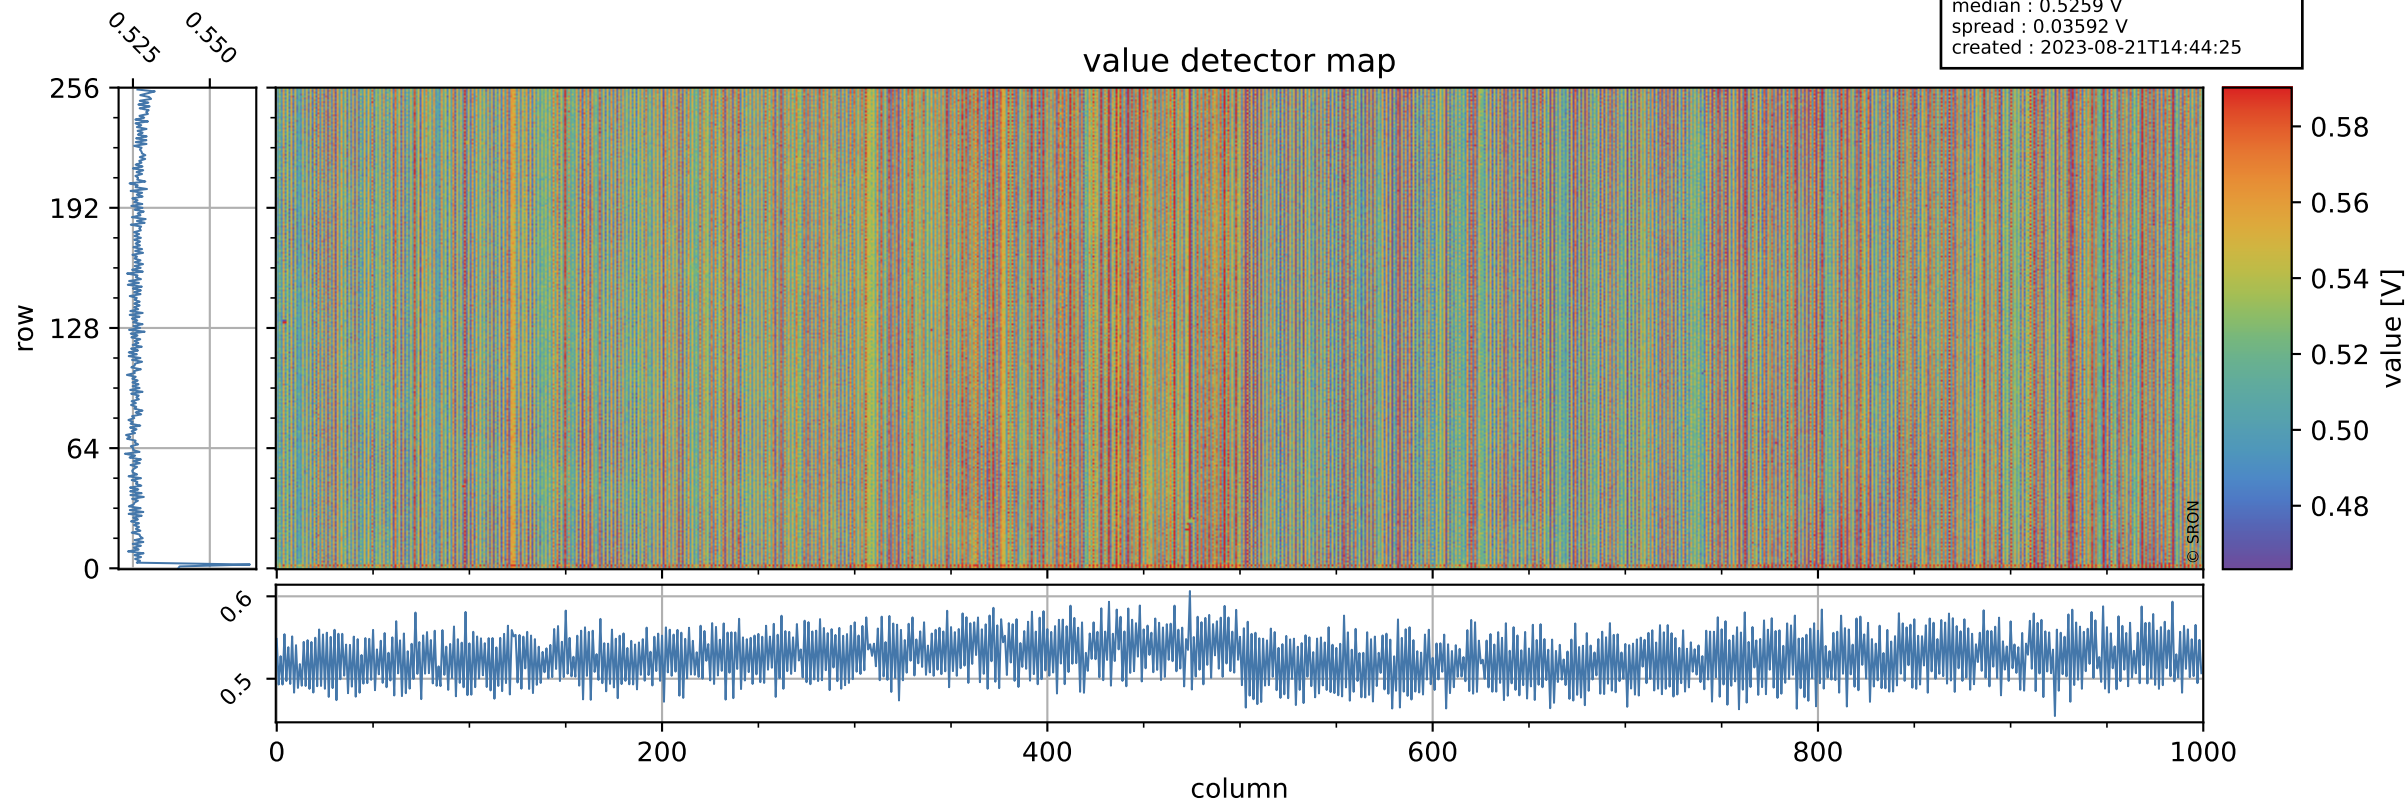

Tropomi SWIR offset (official)

orbits : 19 in [14437, 14482]
coverage : 2020-07-27 / 2020-07-30
median : 0.5259 V
spread : 0.03592 V
created : 2023-08-21T14:44:25

value detector map

Tropomi SWIR offset (official)

orbits : 19 in [14437, 14482]
coverage : 2020-07-27 / 2020-07-30
median : 30.548 μV
spread : 14.972 μV
created : 2023-08-21T14:44:25

Tropomi SWIR offset (official)

orbits : 19 in [14437, 14482]
coverage : 2020-07-27 / 2020-07-30
median : -0.11833 mV
spread : 0.3815 mV
created : 2023-08-21T14:44:26

value compared with SWIR offset CKD

Tropomi SWIR offset (official) ground-tracks of Sentinel-5P

orbits : 19 in [14437, 14482]
coverage : 2020-07-27 / 2020-07-30
created : 2023-08-21T14:44:26

Tropomi SWIR offset (official)

orbits : [2827, 14482]
coverage : 2018-04-30 / 2020-07-30
created : 2023-08-21T14:44:27

trend of detector median & temperatures