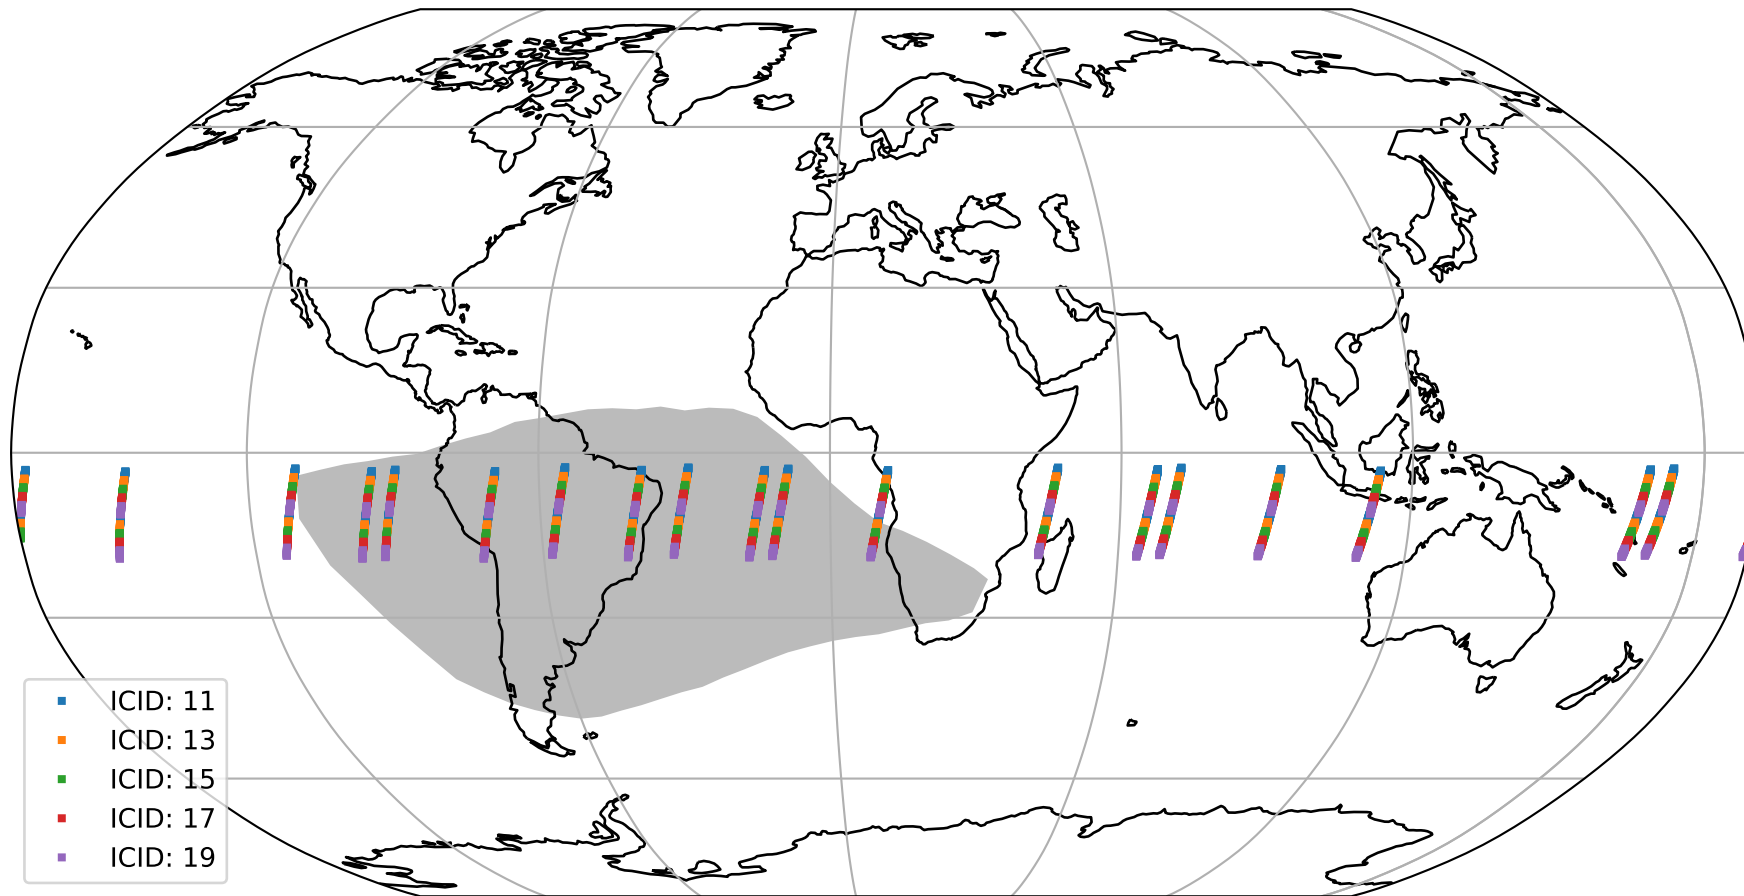

Tropomi SWIR offset (official)

orbits : 19 in [14437, 14482]
coverage : 2020-07-27 / 2020-07-30
median : 0.5259 V
spread : 0.03592 V
created : 2023-08-21T14:44:25

value detector map

Tropomi SWIR offset (official)

orbits : 19 in [14437, 14482]
coverage : 2020-07-27 / 2020-07-30
median : 30.548 μV
spread : 14.972 μV
created : 2023-08-21T14:44:25

Tropomi SWIR offset (official)

orbits : 19 in [14437, 14482]
coverage : 2020-07-27 / 2020-07-30
median : -0.11833 mV
spread : 0.3815 mV
created : 2023-08-21T14:44:26

value compared with SWIR offset CKD

Tropomi SWIR offset (official) ground-tracks of Sentinel-5P

orbits : 19 in [14437, 14482]
coverage : 2020-07-27 / 2020-07-30
created : 2023-08-21T14:44:26

Tropomi SWIR offset (official)

orbits : [2827, 14482]
coverage : 2018-04-30 / 2020-07-30
created : 2023-08-21T14:44:27

trend of detector median & temperatures