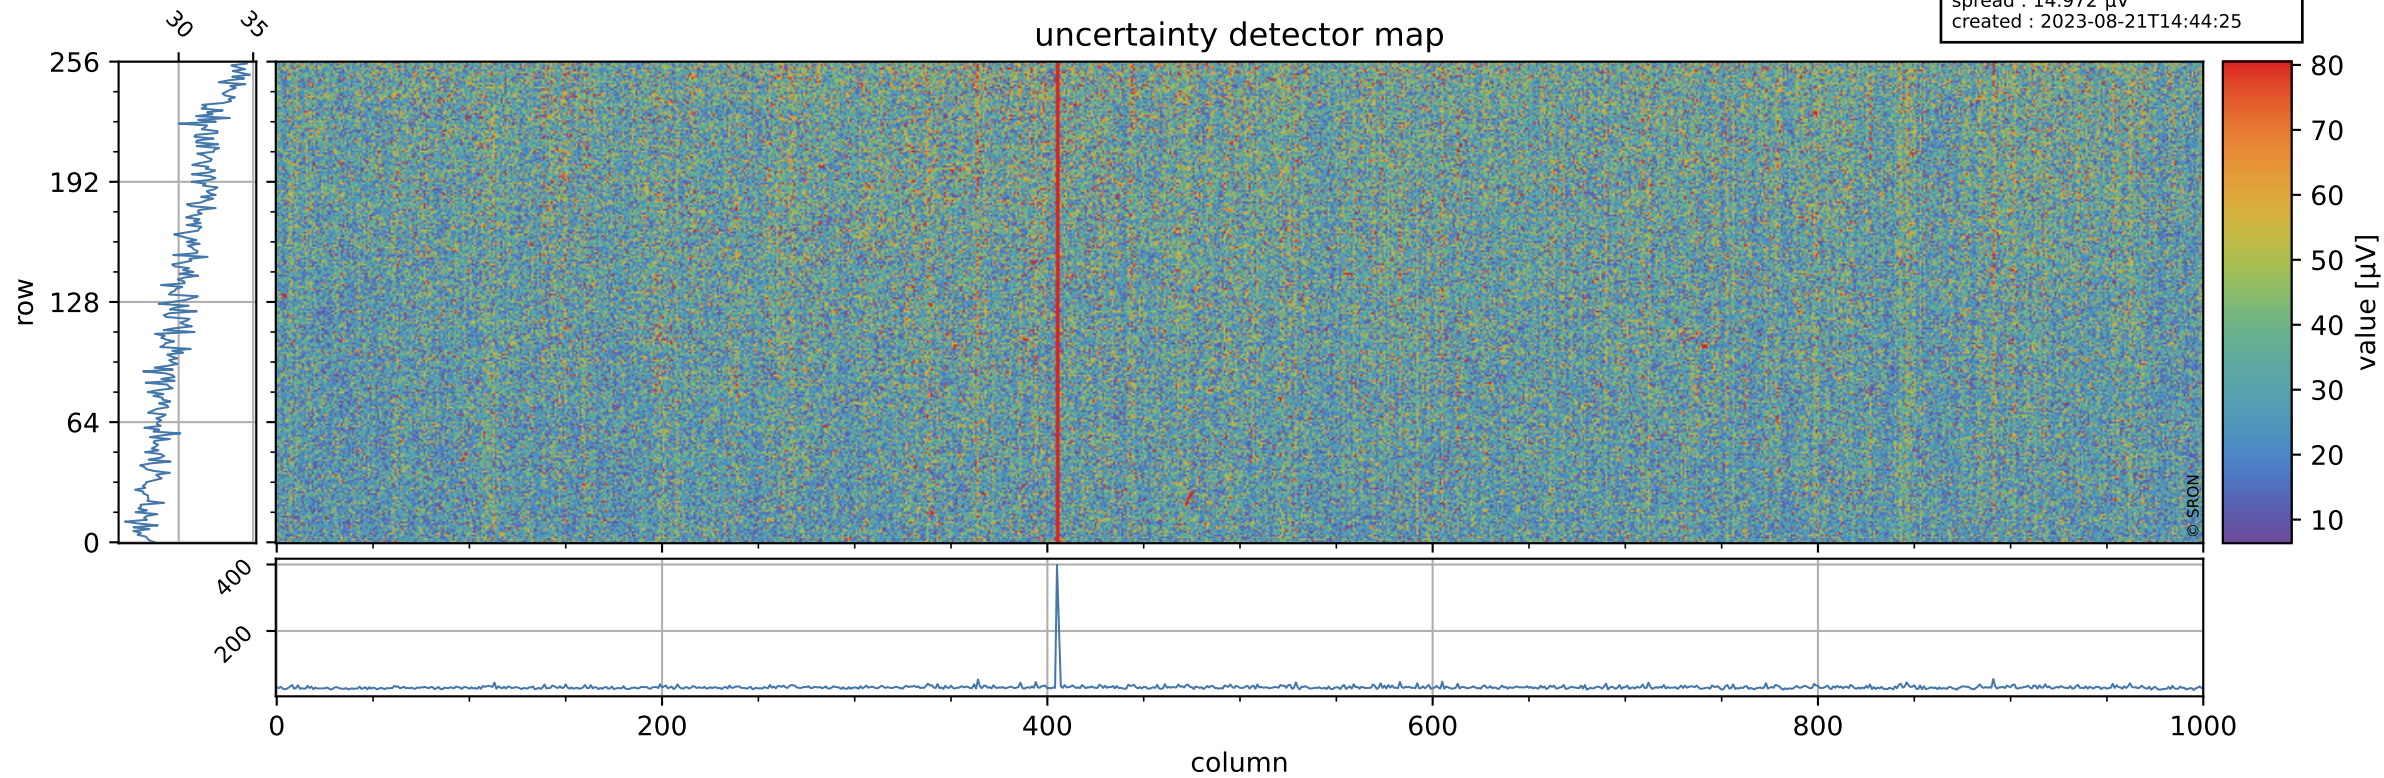

Tropomi SWIR offset (official)

orbits : 19 in [14437, 14482]
coverage : 2020-07-27 / 2020-07-30
median : 0.5259 V
spread : 0.03592 V
created : 2023-08-21T14:44:25

value detector map

Tropomi SWIR offset (official)

orbits : 19 in [14437, 14482]
coverage : 2020-07-27 / 2020-07-30
median : 30.548 μV
spread : 14.972 μV
created : 2023-08-21T14:44:25

Tropomi SWIR offset (official)

orbits : 19 in [14437, 14482]
coverage : 2020-07-27 / 2020-07-30
median : -0.11833 mV
spread : 0.3815 mV
created : 2023-08-21T14:44:26

value compared with SWIR offset CKD

Tropomi SWIR offset (official) ground-tracks of Sentinel-5P

orbits : 19 in [14437, 14482]
coverage : 2020-07-27 / 2020-07-30
created : 2023-08-21T14:44:26

Tropomi SWIR offset (official)

orbits : [2827, 14482]
coverage : 2018-04-30 / 2020-07-30
created : 2023-08-21T14:44:27

trend of detector median & temperatures