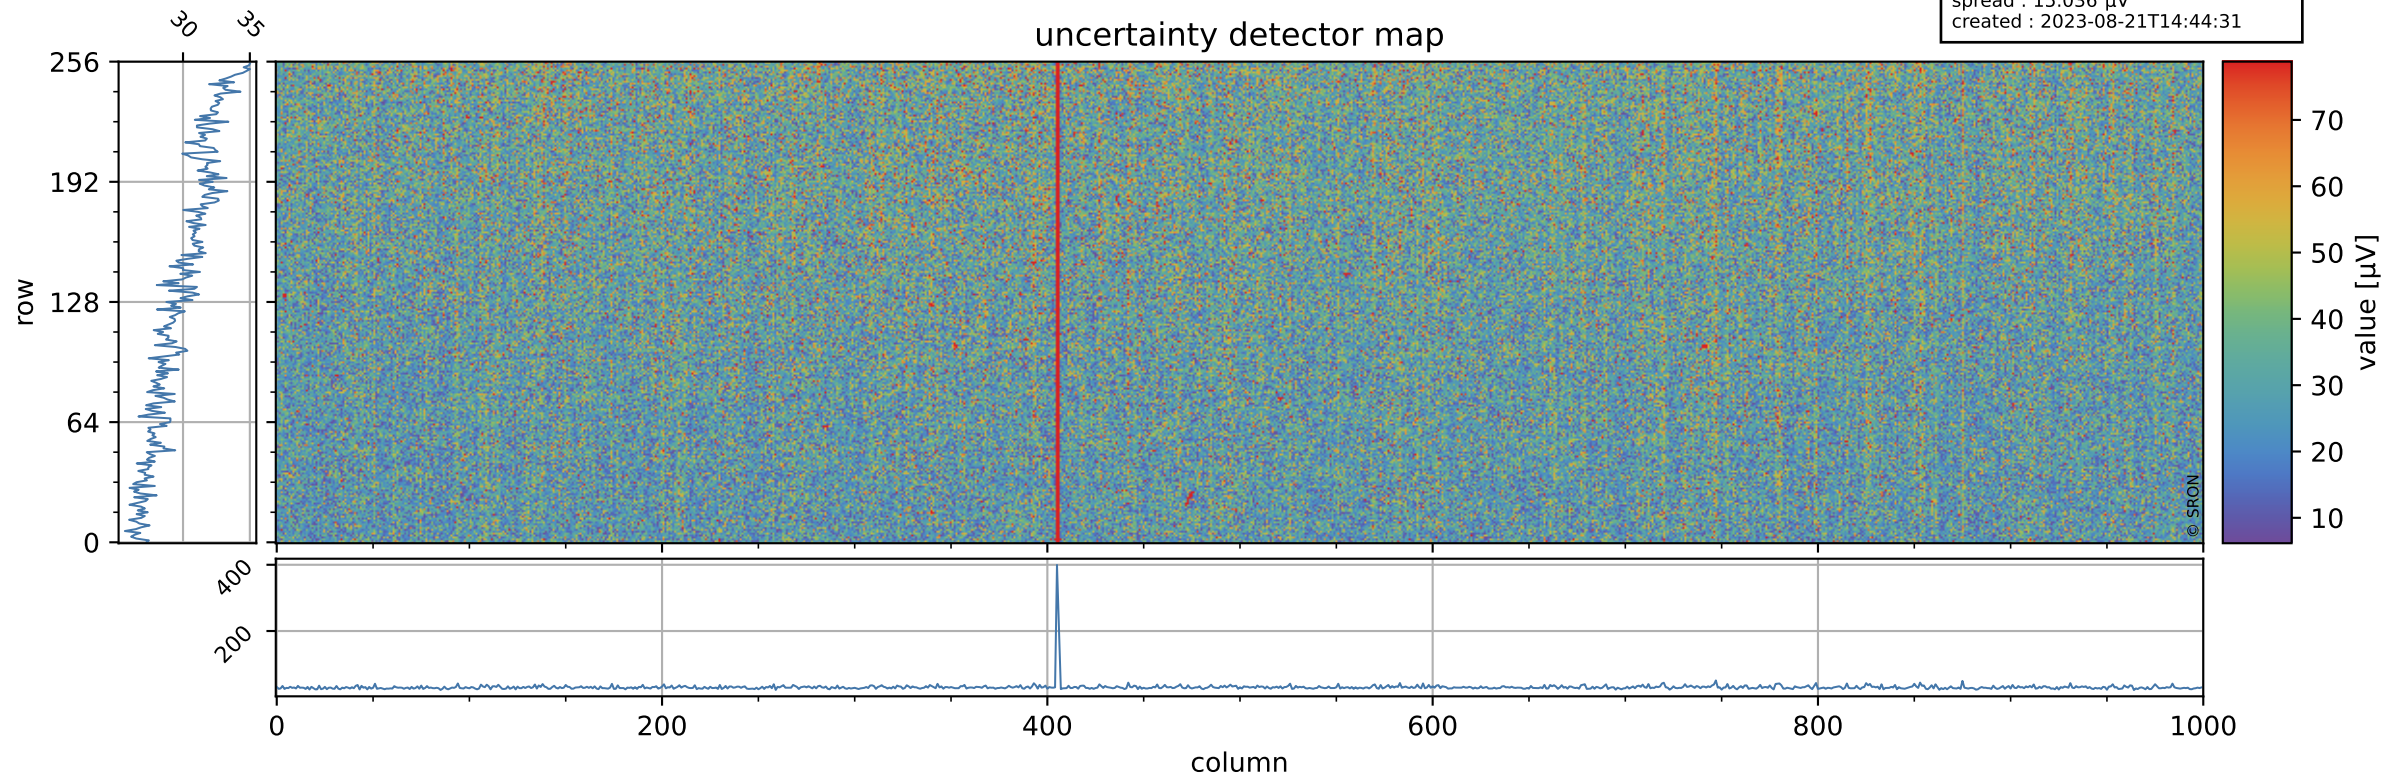

Tropomi SWIR offset (official)

orbits : 19 in [14467, 14512]
coverage : 2020-07-29 / 2020-08-01
median : 0.52592 V
spread : 0.035918 V
created : 2023-08-21T14:44:31

value detector map

Tropomi SWIR offset (official)

orbits : 19 in [14467, 14512]
coverage : 2020-07-29 / 2020-08-01
median : 30.125 μV
spread : 15.036 μV
created : 2023-08-21T14:44:31

Tropomi SWIR offset (official)

orbits : 19 in [14467, 14512]
coverage : 2020-07-29 / 2020-08-01
median : -0.10637 mV
spread : 0.37344 mV
created : 2023-08-21T14:44:32

value compared with SWIR offset CKD

Tropomi SWIR offset (official) ground-tracks of Sentinel-5P

orbits : 19 in [14467, 14512]
coverage : 2020-07-29 / 2020-08-01
created : 2023-08-21T14:44:32

Tropomi SWIR offset (official)

orbits : [2827, 14512]
coverage : 2018-04-30 / 2020-08-01
created : 2023-08-21T14:44:33

trend of detector median & temperatures