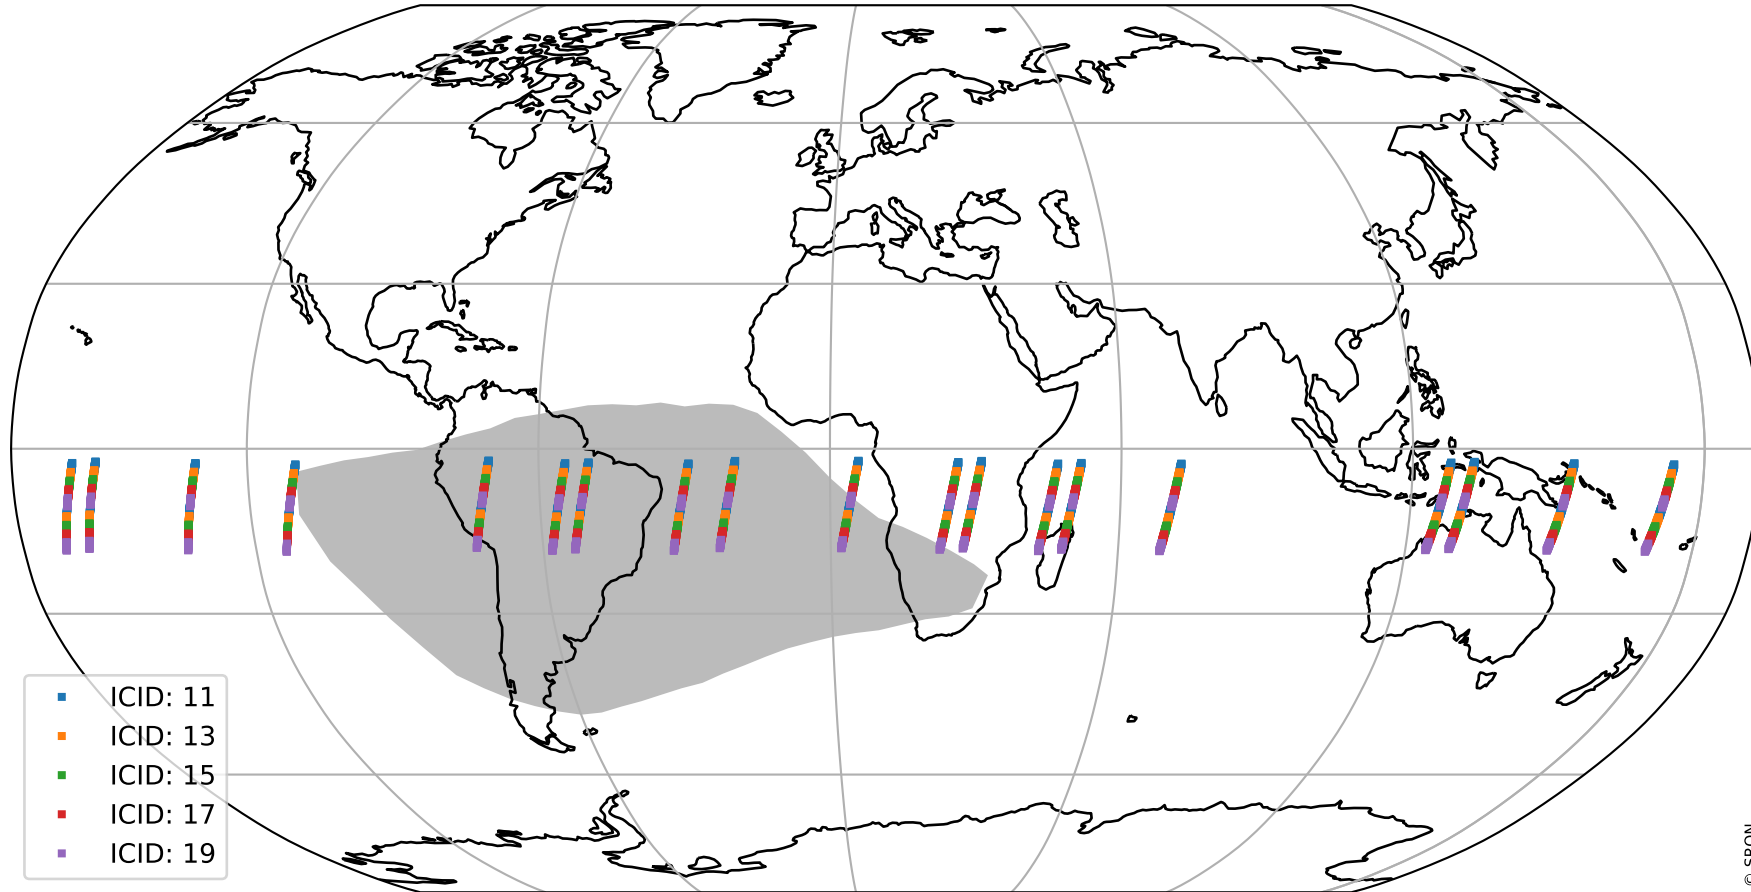

Tropomi SWIR offset (official)

orbits : 19 in [14467, 14512]
coverage : 2020-07-29 / 2020-08-01
median : 0.52592 V
spread : 0.035918 V
created : 2023-08-21T14:44:31

value detector map

Tropomi SWIR offset (official)

orbits : 19 in [14467, 14512]
coverage : 2020-07-29 / 2020-08-01
median : 30.125 μV
spread : 15.036 μV
created : 2023-08-21T14:44:31

Tropomi SWIR offset (official)

orbits : 19 in [14467, 14512]
coverage : 2020-07-29 / 2020-08-01
median : -0.10637 mV
spread : 0.37344 mV
created : 2023-08-21T14:44:32

value compared with SWIR offset CKD

Tropomi SWIR offset (official) ground-tracks of Sentinel-5P

orbits : 19 in [14467, 14512]
coverage : 2020-07-29 / 2020-08-01
created : 2023-08-21T14:44:32

Tropomi SWIR offset (official)

orbits : [2827, 14512]
coverage : 2018-04-30 / 2020-08-01
created : 2023-08-21T14:44:33

trend of detector median & temperatures