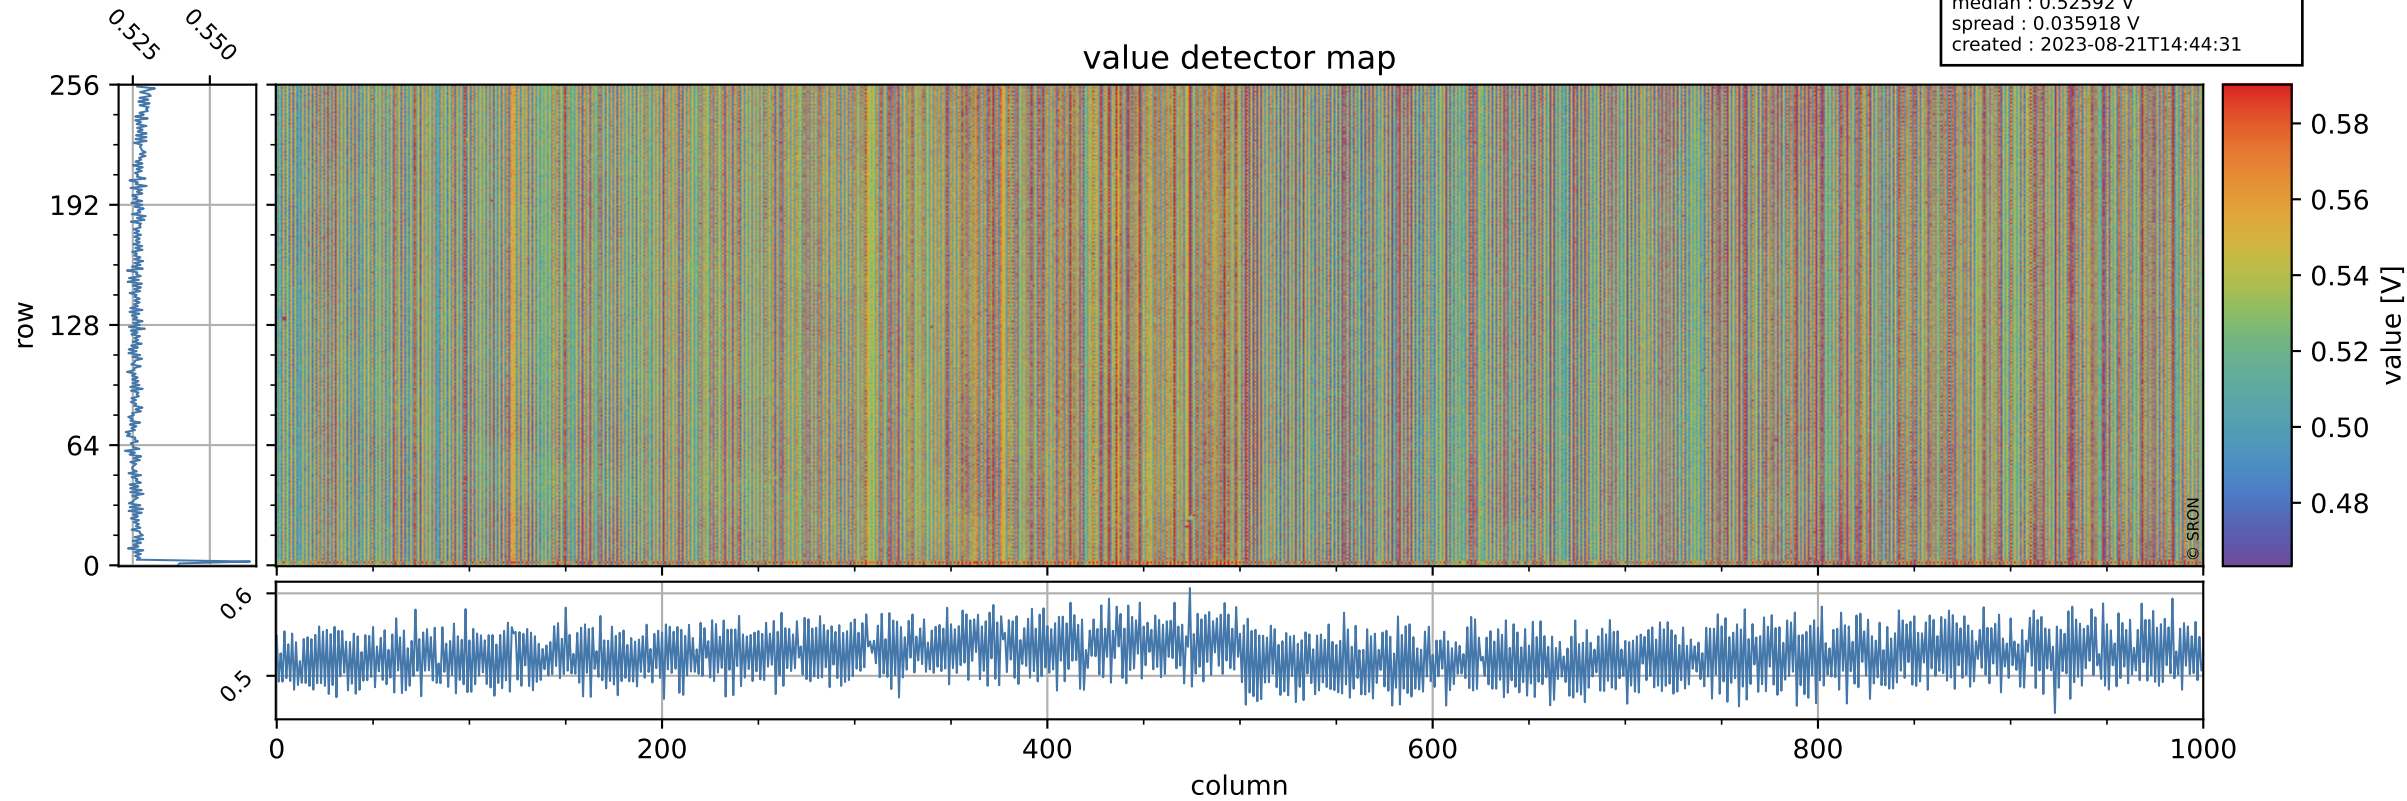

Tropomi SWIR offset (official)

orbits : 19 in [14467, 14512]
coverage : 2020-07-29 / 2020-08-01
median : 0.52592 V
spread : 0.035918 V
created : 2023-08-21T14:44:31

value detector map

Tropomi SWIR offset (official)

orbits : 19 in [14467, 14512]
coverage : 2020-07-29 / 2020-08-01
median : 30.125 μV
spread : 15.036 μV
created : 2023-08-21T14:44:31

Tropomi SWIR offset (official)

orbits : 19 in [14467, 14512]
coverage : 2020-07-29 / 2020-08-01
median : -0.10637 mV
spread : 0.37344 mV
created : 2023-08-21T14:44:32

value compared with SWIR offset CKD

Tropomi SWIR offset (official) ground-tracks of Sentinel-5P

orbits : 19 in [14467, 14512]
coverage : 2020-07-29 / 2020-08-01
created : 2023-08-21T14:44:32

Tropomi SWIR offset (official)

orbits : [2827, 14512]
coverage : 2018-04-30 / 2020-08-01
created : 2023-08-21T14:44:33

trend of detector median & temperatures