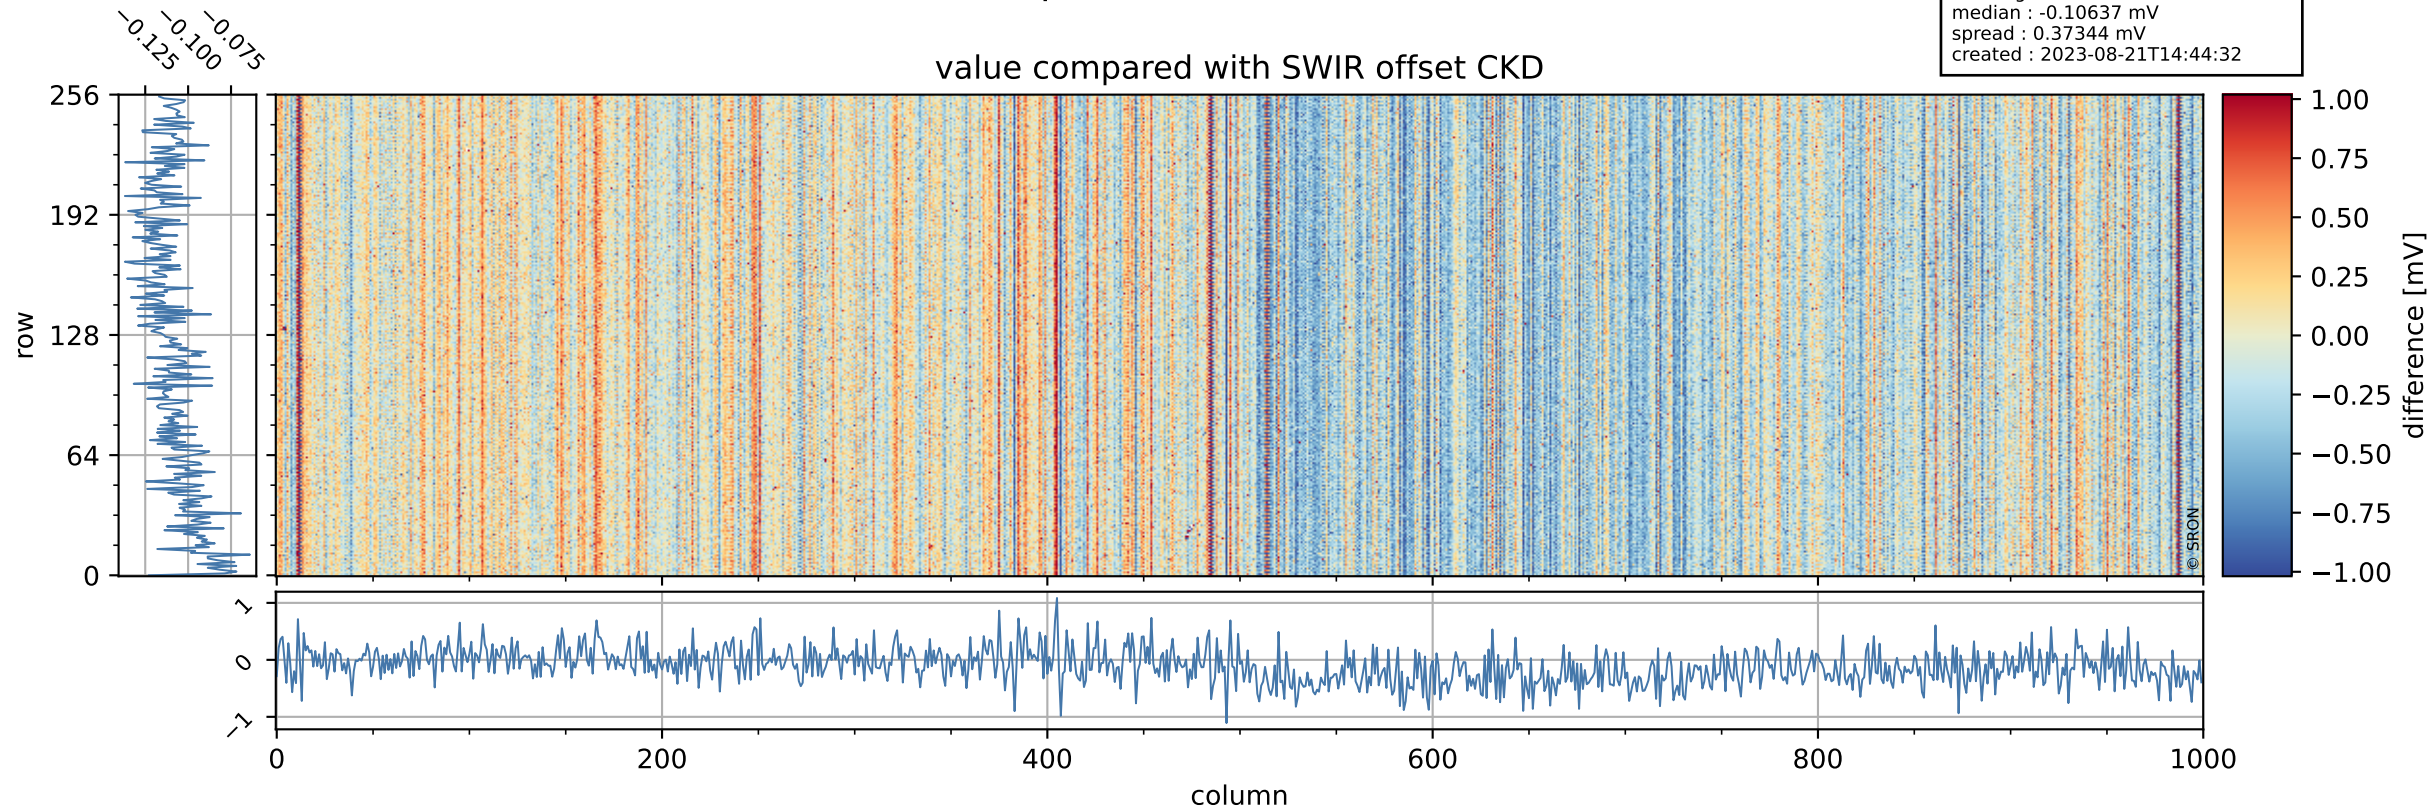

Tropomi SWIR offset (official)

orbits : 19 in [14467, 14512]
coverage : 2020-07-29 / 2020-08-01
median : 0.52592 V
spread : 0.035918 V
created : 2023-08-21T14:44:31

value detector map

Tropomi SWIR offset (official)

orbits : 19 in [14467, 14512]
coverage : 2020-07-29 / 2020-08-01
median : 30.125 μV
spread : 15.036 μV
created : 2023-08-21T14:44:31

Tropomi SWIR offset (official)

orbits : 19 in [14467, 14512]
coverage : 2020-07-29 / 2020-08-01
median : -0.10637 mV
spread : 0.37344 mV
created : 2023-08-21T14:44:32

value compared with SWIR offset CKD

Tropomi SWIR offset (official) ground-tracks of Sentinel-5P

orbits : 19 in [14467, 14512]
coverage : 2020-07-29 / 2020-08-01
created : 2023-08-21T14:44:32

Tropomi SWIR offset (official)

orbits : [2827, 14512]
coverage : 2018-04-30 / 2020-08-01
created : 2023-08-21T14:44:33

trend of detector median & temperatures