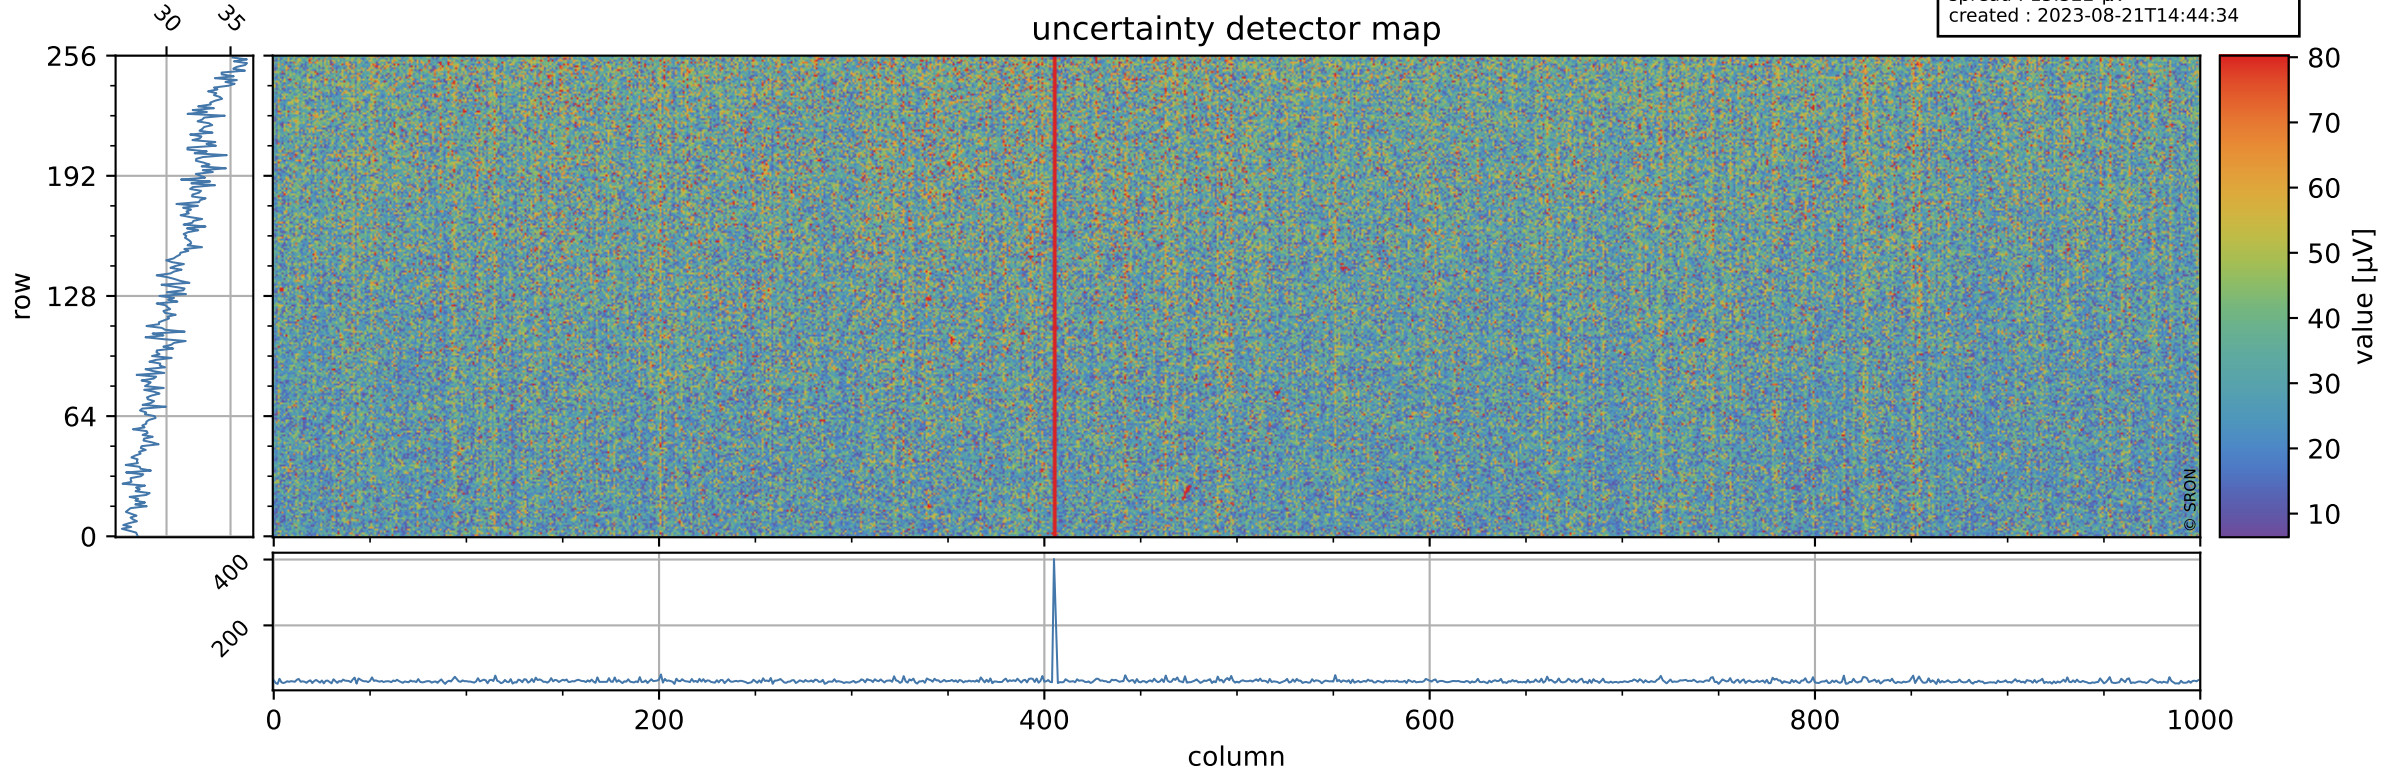

Tropomi SWIR offset (official)

orbits : 20 in [14482, 14527]
coverage : 2020-07-30 / 2020-08-02
median : 0.52591 V
spread : 0.035919 V
created : 2023-08-21T14:44:34

value detector map

Tropomi SWIR offset (official)

orbits : 20 in [14482, 14527]
coverage : 2020-07-30 / 2020-08-02
median : 30.928 μV
spread : 15.322 μV
created : 2023-08-21T14:44:34

Tropomi SWIR offset (official)

orbits : 20 in [14482, 14527]
coverage : 2020-07-30 / 2020-08-02
median : -0.10991 mV
spread : 0.3733 mV
created : 2023-08-21T14:44:35

value compared with SWIR offset CKD

Tropomi SWIR offset (official) ground-tracks of Sentinel-5P

orbits : 20 in [14482, 14527]
coverage : 2020-07-30 / 2020-08-02
created : 2023-08-21T14:44:35

Tropomi SWIR offset (official)

orbits : [2827, 14527]
coverage : 2018-04-30 / 2020-08-02
created : 2023-08-21T14:44:36

trend of detector median & temperatures