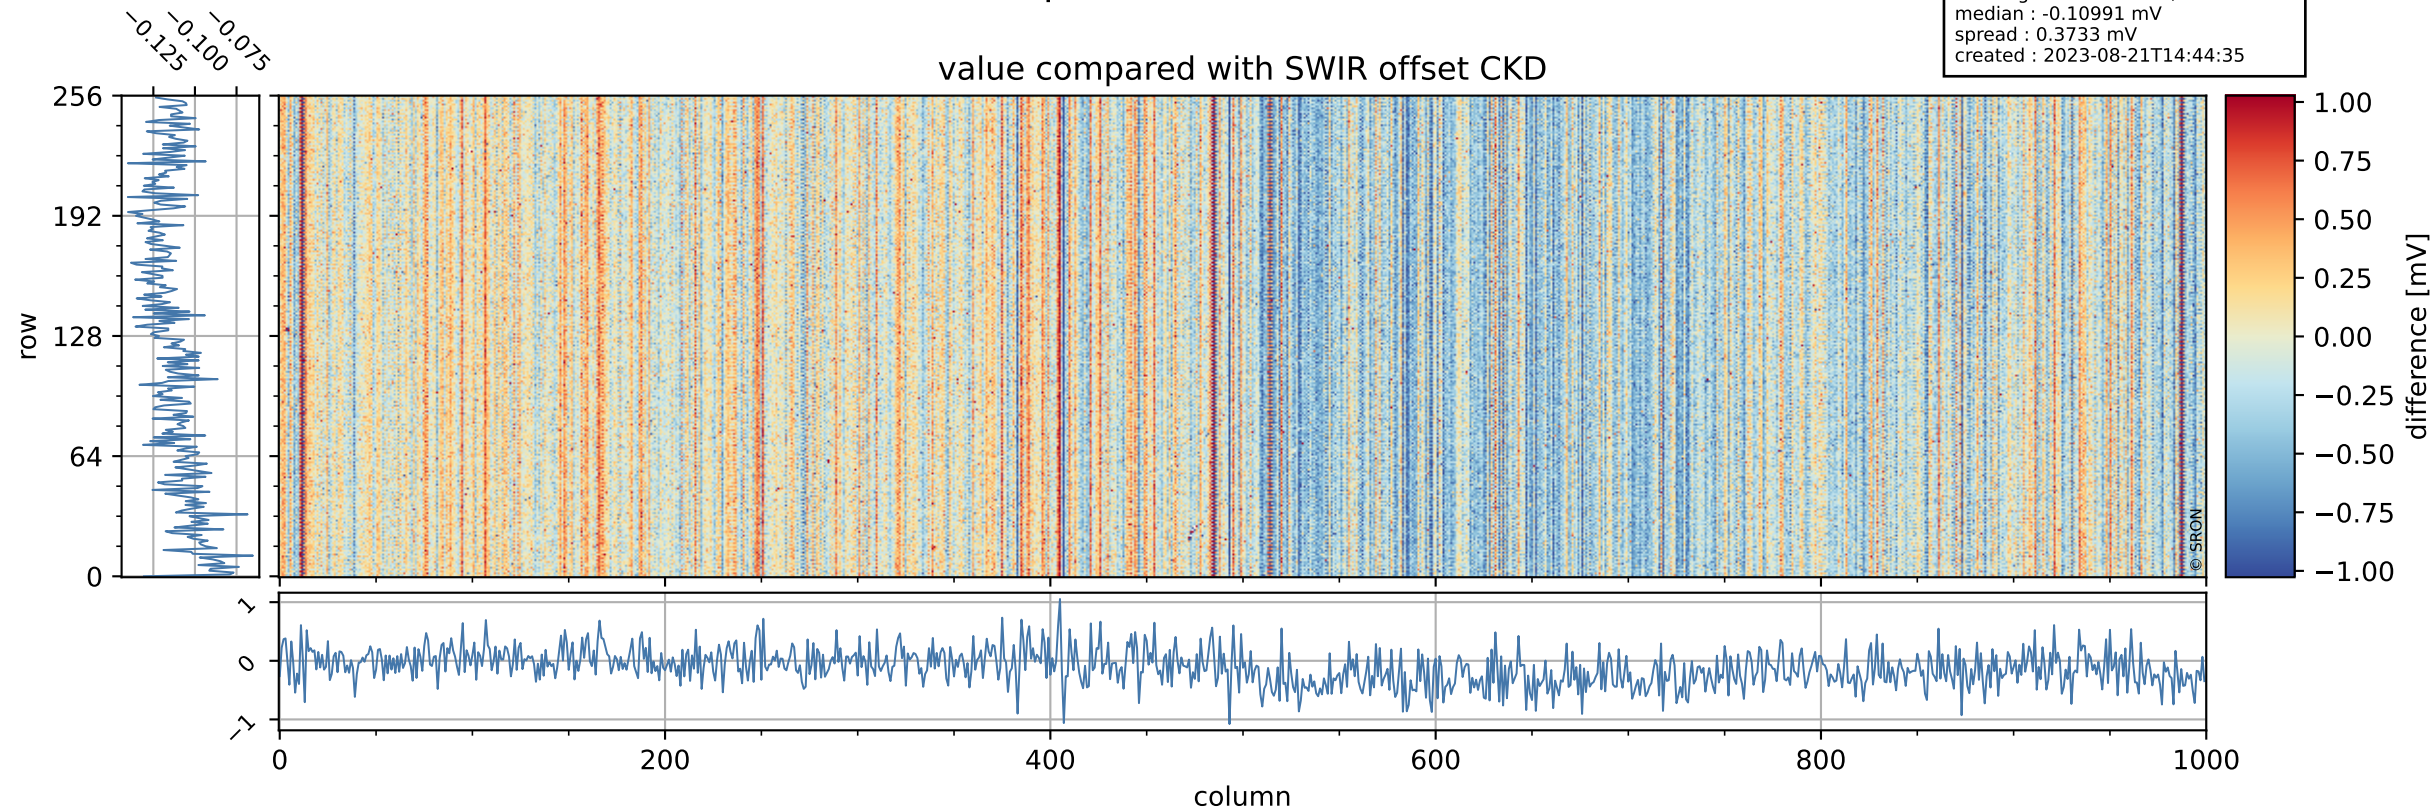

Tropomi SWIR offset (official)

orbits : 20 in [14482, 14527]
coverage : 2020-07-30 / 2020-08-02
median : 0.52591 V
spread : 0.035919 V
created : 2023-08-21T14:44:34

value detector map

Tropomi SWIR offset (official)

orbits : 20 in [14482, 14527]
coverage : 2020-07-30 / 2020-08-02
median : 30.928 μV
spread : 15.322 μV
created : 2023-08-21T14:44:34

Tropomi SWIR offset (official)

orbits : 20 in [14482, 14527]
coverage : 2020-07-30 / 2020-08-02
median : -0.10991 mV
spread : 0.3733 mV
created : 2023-08-21T14:44:35

value compared with SWIR offset CKD

Tropomi SWIR offset (official) ground-tracks of Sentinel-5P

orbits : 20 in [14482, 14527]
coverage : 2020-07-30 / 2020-08-02
created : 2023-08-21T14:44:35

Tropomi SWIR offset (official)

orbits : [2827, 14527]
coverage : 2018-04-30 / 2020-08-02
created : 2023-08-21T14:44:36

trend of detector median & temperatures