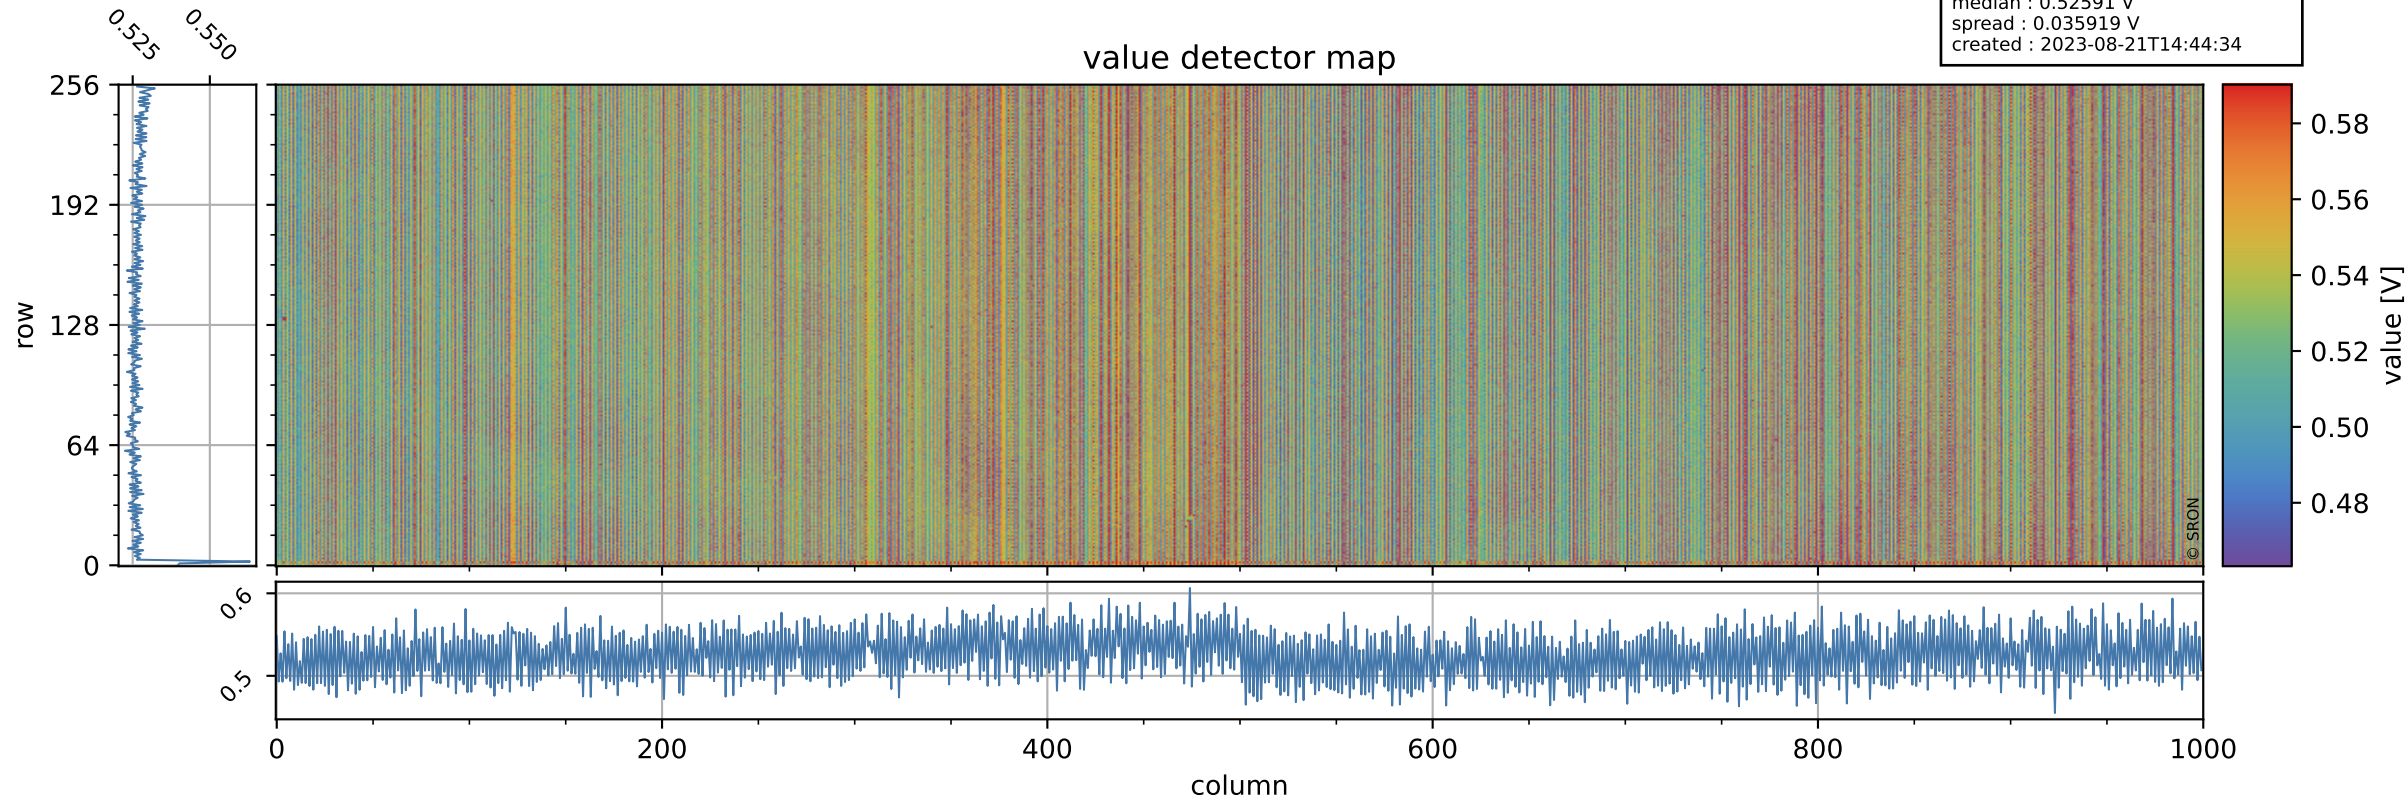

Tropomi SWIR offset (official)

orbits : 20 in [14482, 14527]
coverage : 2020-07-30 / 2020-08-02
median : 0.52591 V
spread : 0.035919 V
created : 2023-08-21T14:44:34

value detector map

Tropomi SWIR offset (official)

orbits : 20 in [14482, 14527]
coverage : 2020-07-30 / 2020-08-02
median : 30.928 μV
spread : 15.322 μV
created : 2023-08-21T14:44:34

Tropomi SWIR offset (official)

orbits : 20 in [14482, 14527]
coverage : 2020-07-30 / 2020-08-02
median : -0.10991 mV
spread : 0.3733 mV
created : 2023-08-21T14:44:35

value compared with SWIR offset CKD

Tropomi SWIR offset (official) ground-tracks of Sentinel-5P

orbits : 20 in [14482, 14527]
coverage : 2020-07-30 / 2020-08-02
created : 2023-08-21T14:44:35

Tropomi SWIR offset (official)

orbits : [2827, 14527]
coverage : 2018-04-30 / 2020-08-02
created : 2023-08-21T14:44:36

trend of detector median & temperatures