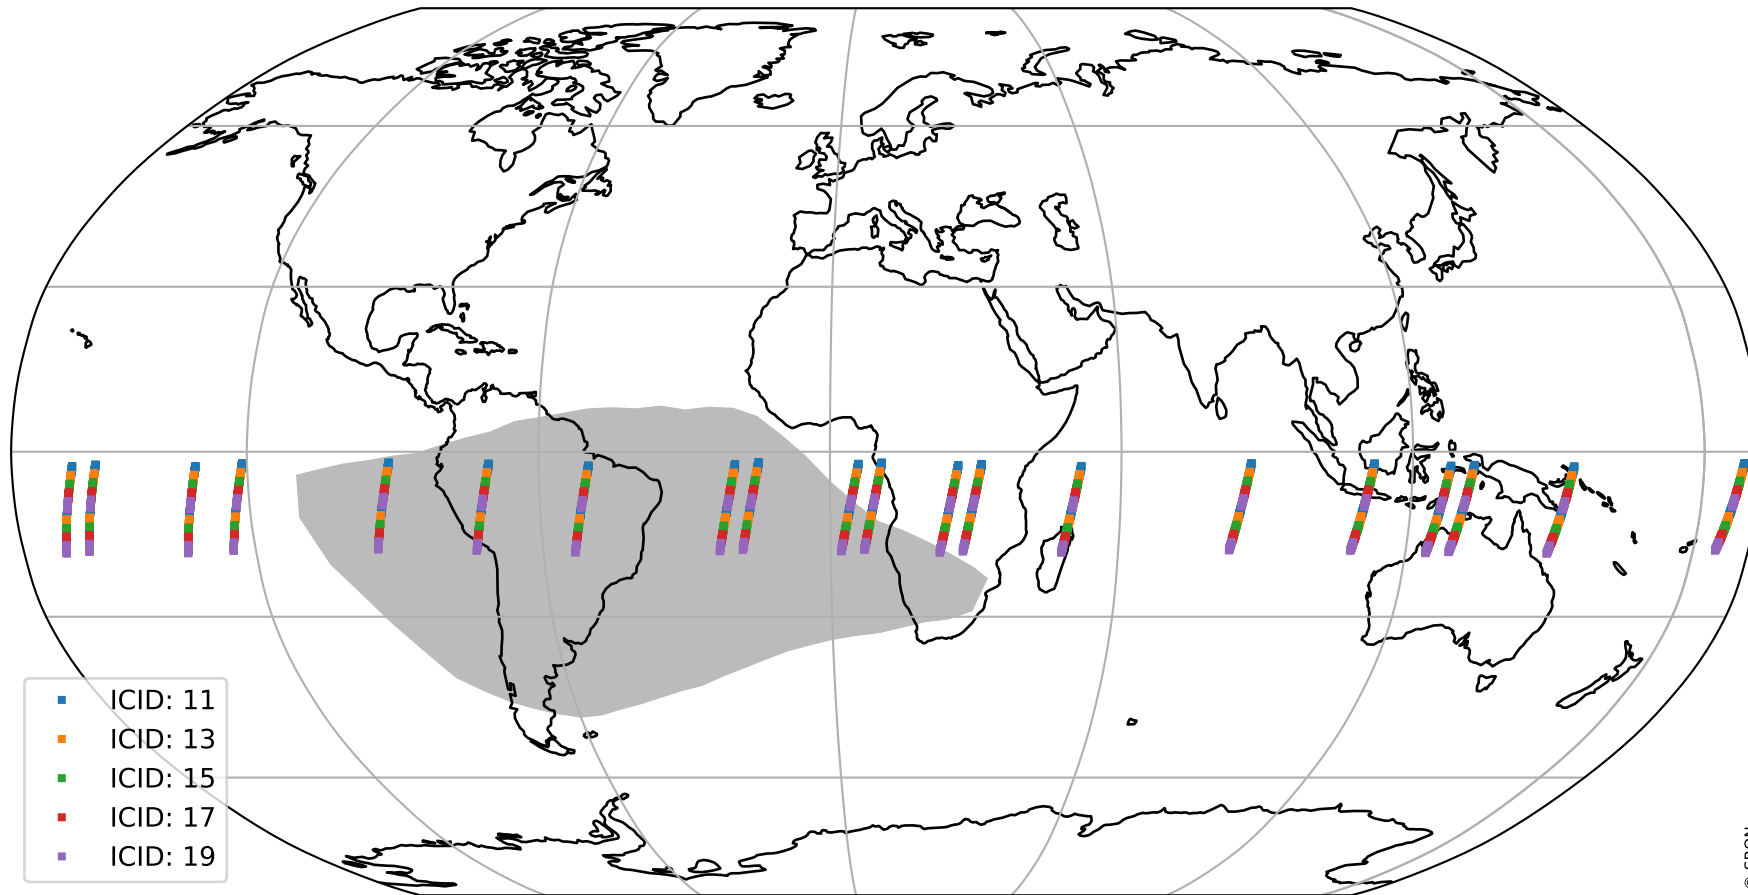

Tropomi SWIR offset (official)

orbits : 20 in [14482, 14527]
coverage : 2020-07-30 / 2020-08-02
median : 0.52591 V
spread : 0.035919 V
created : 2023-08-21T14:44:34

value detector map

Tropomi SWIR offset (official)

orbits : 20 in [14482, 14527]
coverage : 2020-07-30 / 2020-08-02
median : 30.928 μV
spread : 15.322 μV
created : 2023-08-21T14:44:34

Tropomi SWIR offset (official)

orbits : 20 in [14482, 14527]
coverage : 2020-07-30 / 2020-08-02
median : -0.10991 mV
spread : 0.3733 mV
created : 2023-08-21T14:44:35

value compared with SWIR offset CKD

Tropomi SWIR offset (official) ground-tracks of Sentinel-5P

orbits : 20 in [14482, 14527]
coverage : 2020-07-30 / 2020-08-02
created : 2023-08-21T14:44:35

Tropomi SWIR offset (official)

orbits : [2827, 14527]
coverage : 2018-04-30 / 2020-08-02
created : 2023-08-21T14:44:36

trend of detector median & temperatures