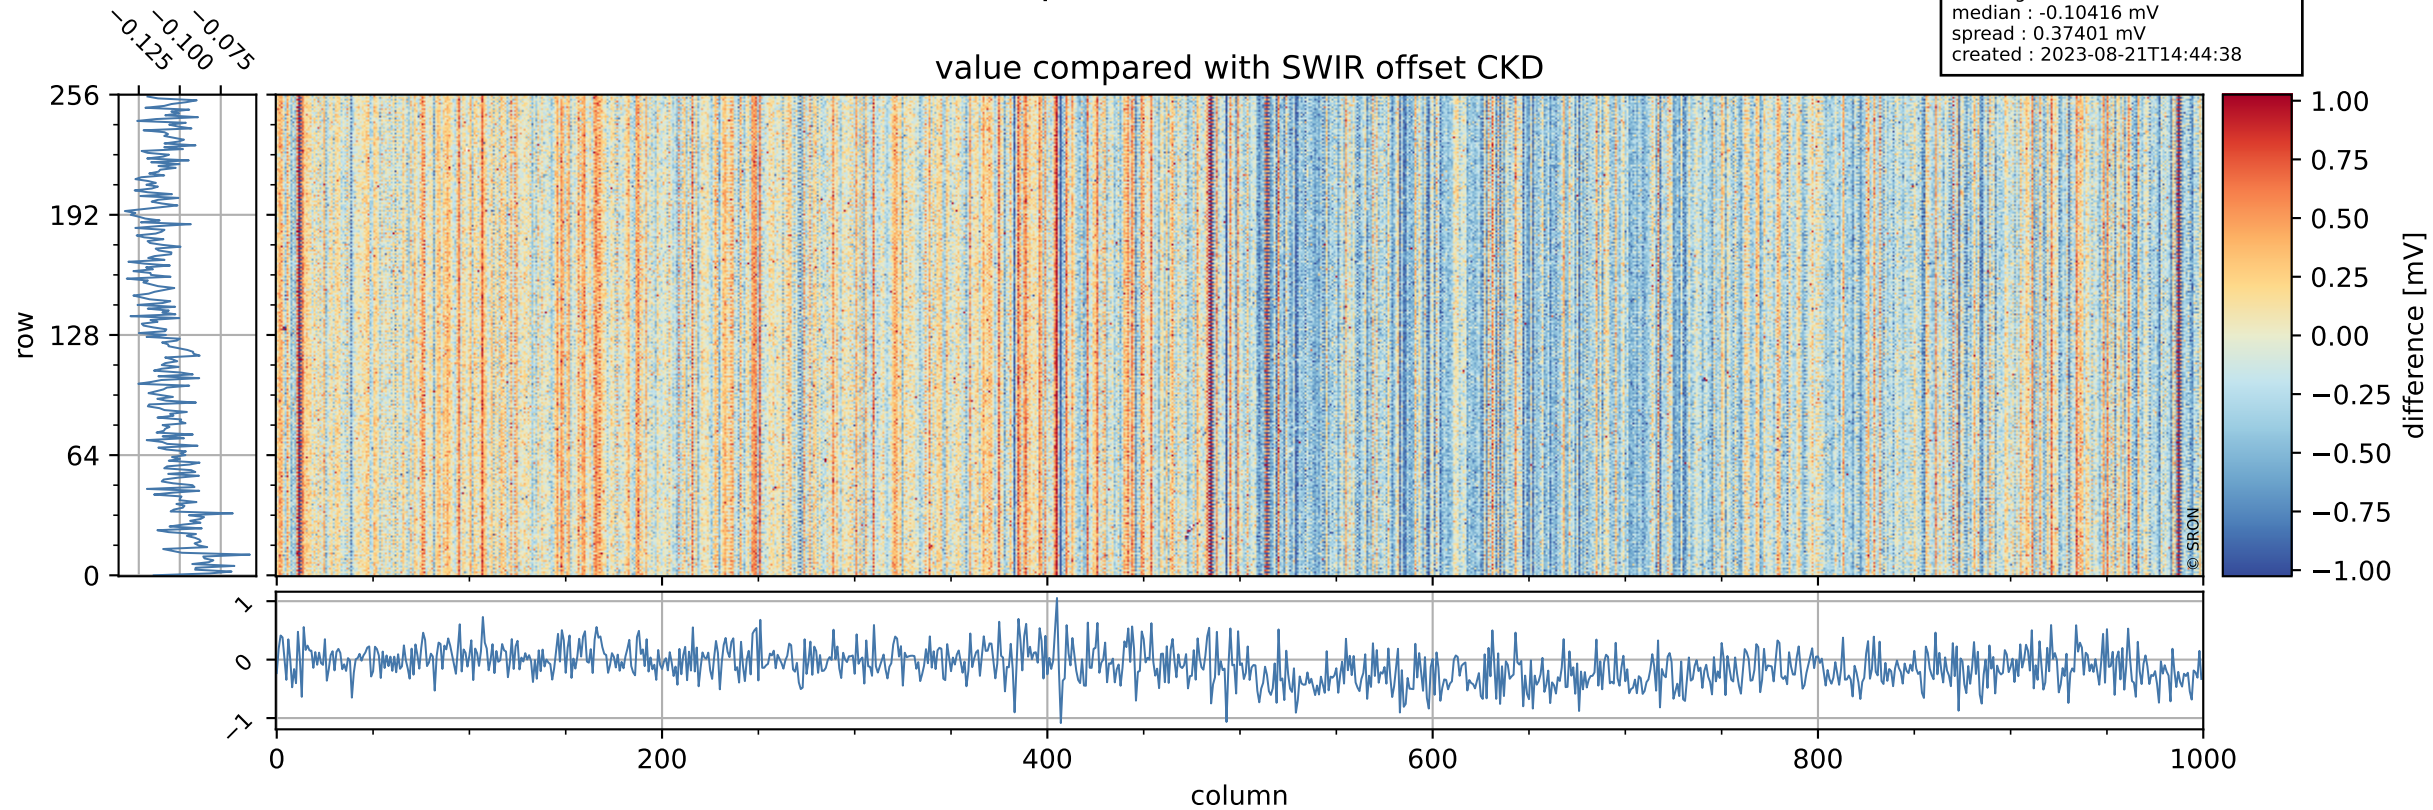

Tropomi SWIR offset (official)

orbits : 19 in [14497, 14542]
coverage : 2020-07-31 / 2020-08-03
median : 0.52592 V
spread : 0.035921 V
created : 2023-08-21T14:44:37

value detector map

Tropomi SWIR offset (official)

orbits : 19 in [14497, 14542]
coverage : 2020-07-31 / 2020-08-03
median : 31.51 μV
spread : 15.502 μV
created : 2023-08-21T14:44:37

Tropomi SWIR offset (official)

orbits : 19 in [14497, 14542]
coverage : 2020-07-31 / 2020-08-03
median : -0.10416 mV
spread : 0.37401 mV
created : 2023-08-21T14:44:38

value compared with SWIR offset CKD

Tropomi SWIR offset (official) ground-tracks of Sentinel-5P

orbits : 19 in [14497, 14542]
coverage : 2020-07-31 / 2020-08-03
created : 2023-08-21T14:44:38

Tropomi SWIR offset (official)

orbits : [2827, 14542]
coverage : 2018-04-30 / 2020-08-03
created : 2023-08-21T14:44:39

trend of detector median & temperatures