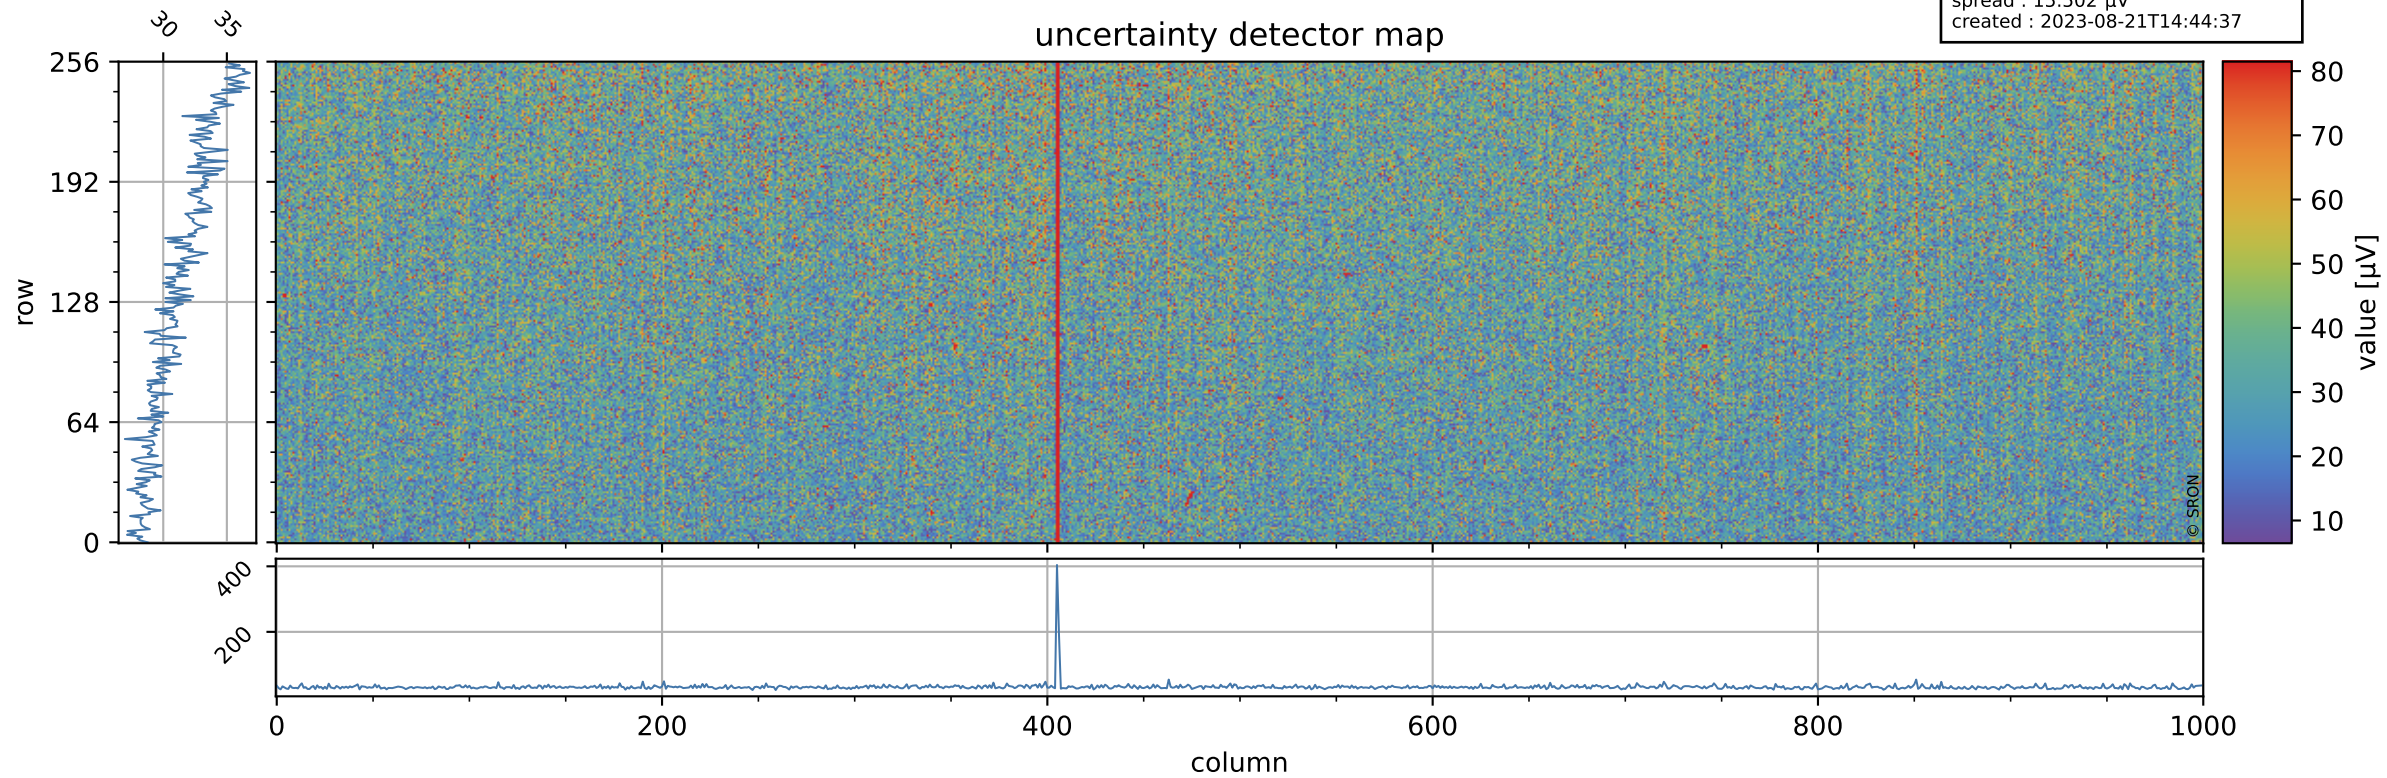

Tropomi SWIR offset (official)

orbits : 19 in [14497, 14542]
coverage : 2020-07-31 / 2020-08-03
median : 0.52592 V
spread : 0.035921 V
created : 2023-08-21T14:44:37

value detector map

Tropomi SWIR offset (official)

orbits : 19 in [14497, 14542]
coverage : 2020-07-31 / 2020-08-03
median : 31.51 μV
spread : 15.502 μV
created : 2023-08-21T14:44:37

Tropomi SWIR offset (official)

orbits : 19 in [14497, 14542]
coverage : 2020-07-31 / 2020-08-03
median : -0.10416 mV
spread : 0.37401 mV
created : 2023-08-21T14:44:38

value compared with SWIR offset CKD

Tropomi SWIR offset (official) ground-tracks of Sentinel-5P

orbits : 19 in [14497, 14542]
coverage : 2020-07-31 / 2020-08-03
created : 2023-08-21T14:44:38

Tropomi SWIR offset (official)

orbits : [2827, 14542]
coverage : 2018-04-30 / 2020-08-03
created : 2023-08-21T14:44:39

trend of detector median & temperatures