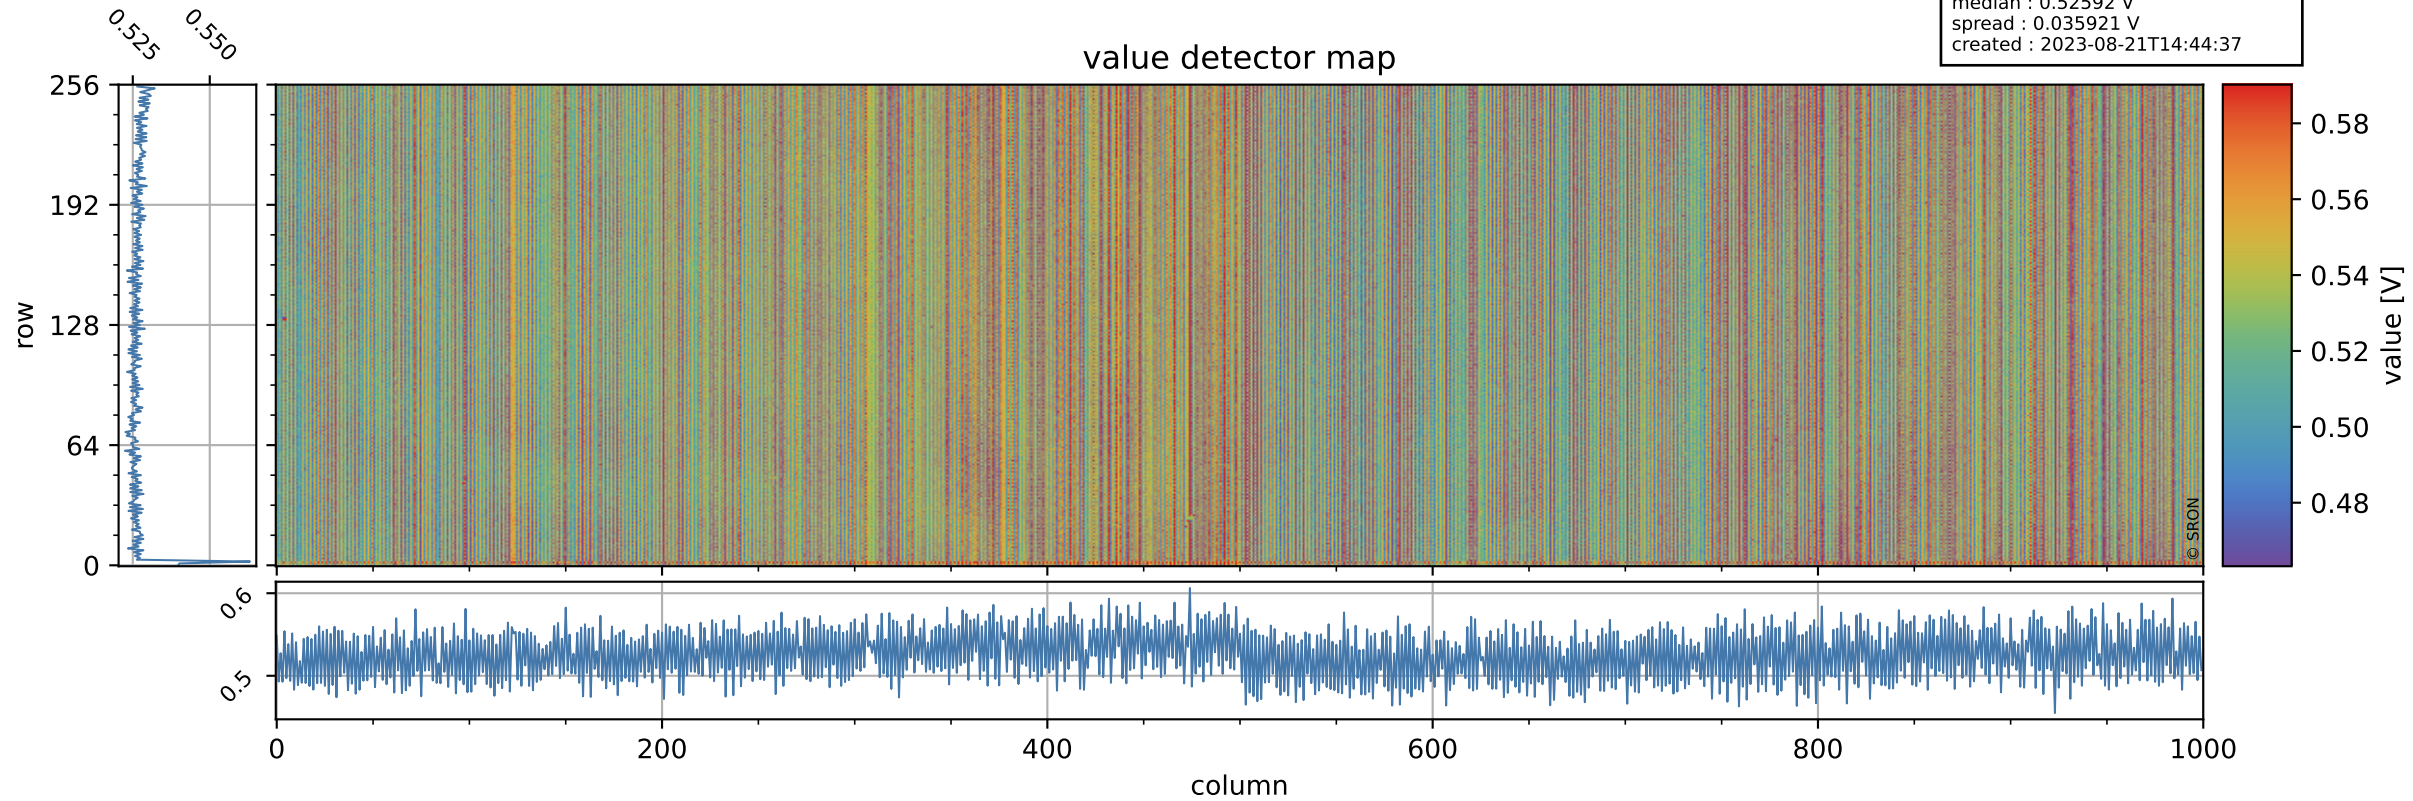

Tropomi SWIR offset (official)

orbits : 19 in [14497, 14542]
coverage : 2020-07-31 / 2020-08-03
median : 0.52592 V
spread : 0.035921 V
created : 2023-08-21T14:44:37

value detector map

Tropomi SWIR offset (official)

orbits : 19 in [14497, 14542]
coverage : 2020-07-31 / 2020-08-03
median : 31.51 μV
spread : 15.502 μV
created : 2023-08-21T14:44:37

Tropomi SWIR offset (official)

orbits : 19 in [14497, 14542]
coverage : 2020-07-31 / 2020-08-03
median : -0.10416 mV
spread : 0.37401 mV
created : 2023-08-21T14:44:38

value compared with SWIR offset CKD

Tropomi SWIR offset (official) ground-tracks of Sentinel-5P

orbits : 19 in [14497, 14542]
coverage : 2020-07-31 / 2020-08-03
created : 2023-08-21T14:44:38

Tropomi SWIR offset (official)

orbits : [2827, 14542]
coverage : 2018-04-30 / 2020-08-03
created : 2023-08-21T14:44:39

trend of detector median & temperatures