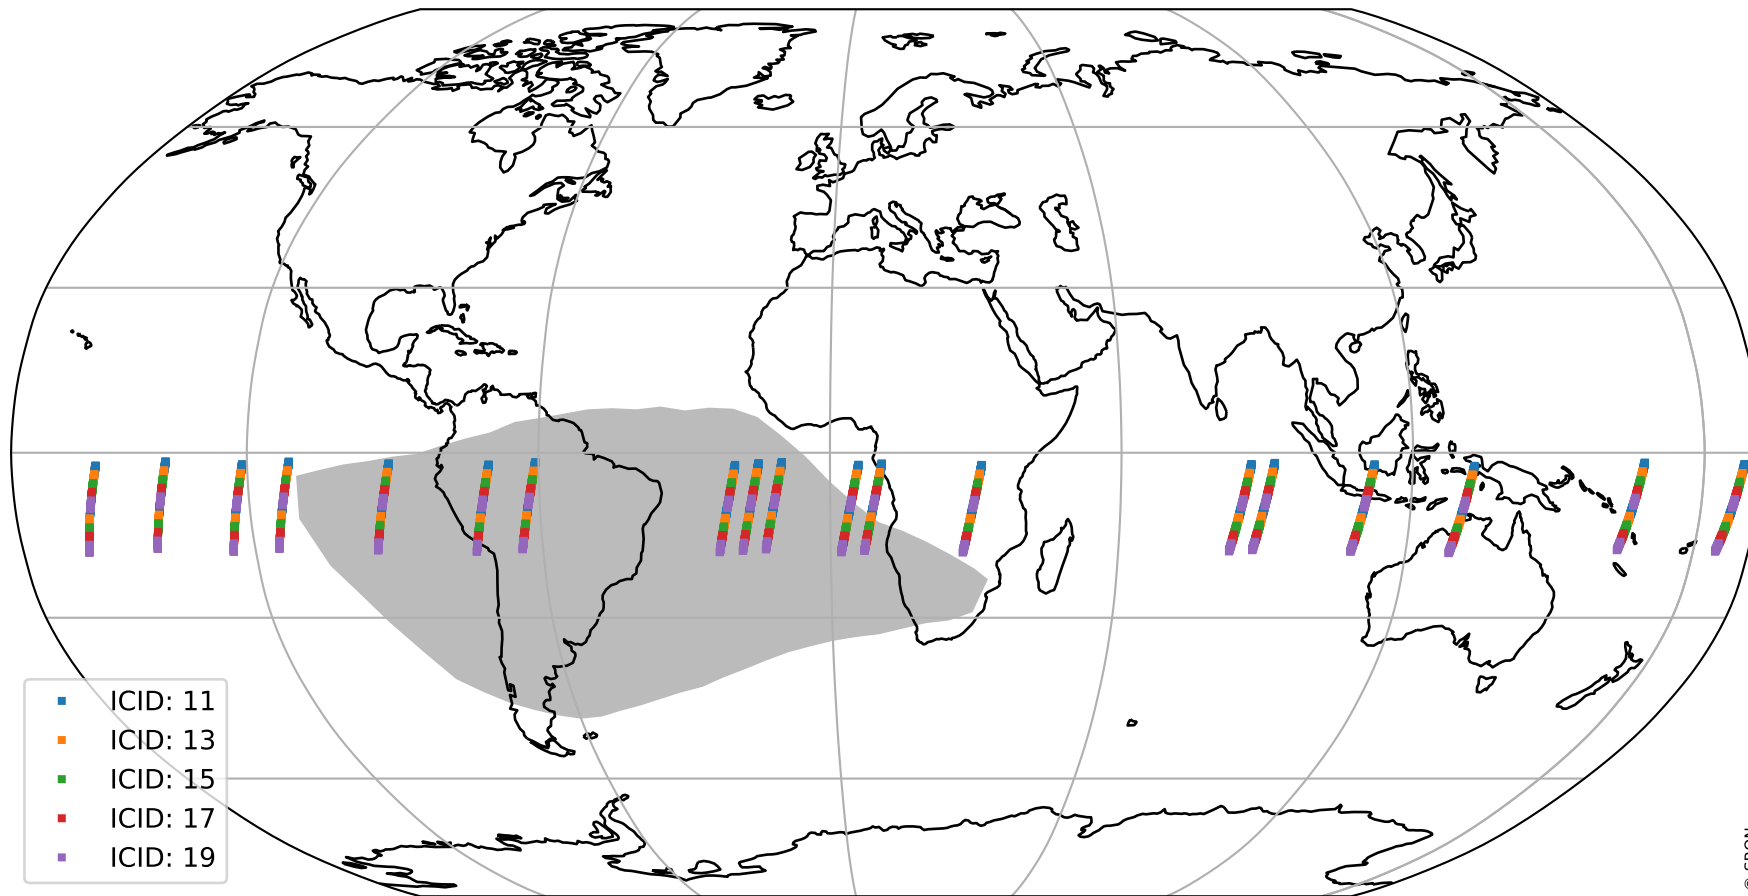

Tropomi SWIR offset (official)

orbits : 19 in [14497, 14542]
coverage : 2020-07-31 / 2020-08-03
median : 0.52592 V
spread : 0.035921 V
created : 2023-08-21T14:44:37

value detector map

Tropomi SWIR offset (official)

orbits : 19 in [14497, 14542]
coverage : 2020-07-31 / 2020-08-03
median : 31.51 μV
spread : 15.502 μV
created : 2023-08-21T14:44:37

Tropomi SWIR offset (official)

orbits : 19 in [14497, 14542]
coverage : 2020-07-31 / 2020-08-03
median : -0.10416 mV
spread : 0.37401 mV
created : 2023-08-21T14:44:38

value compared with SWIR offset CKD

Tropomi SWIR offset (official) ground-tracks of Sentinel-5P

orbits : 19 in [14497, 14542]
coverage : 2020-07-31 / 2020-08-03
created : 2023-08-21T14:44:38

Tropomi SWIR offset (official)

orbits : [2827, 14542]
coverage : 2018-04-30 / 2020-08-03
created : 2023-08-21T14:44:39

trend of detector median & temperatures