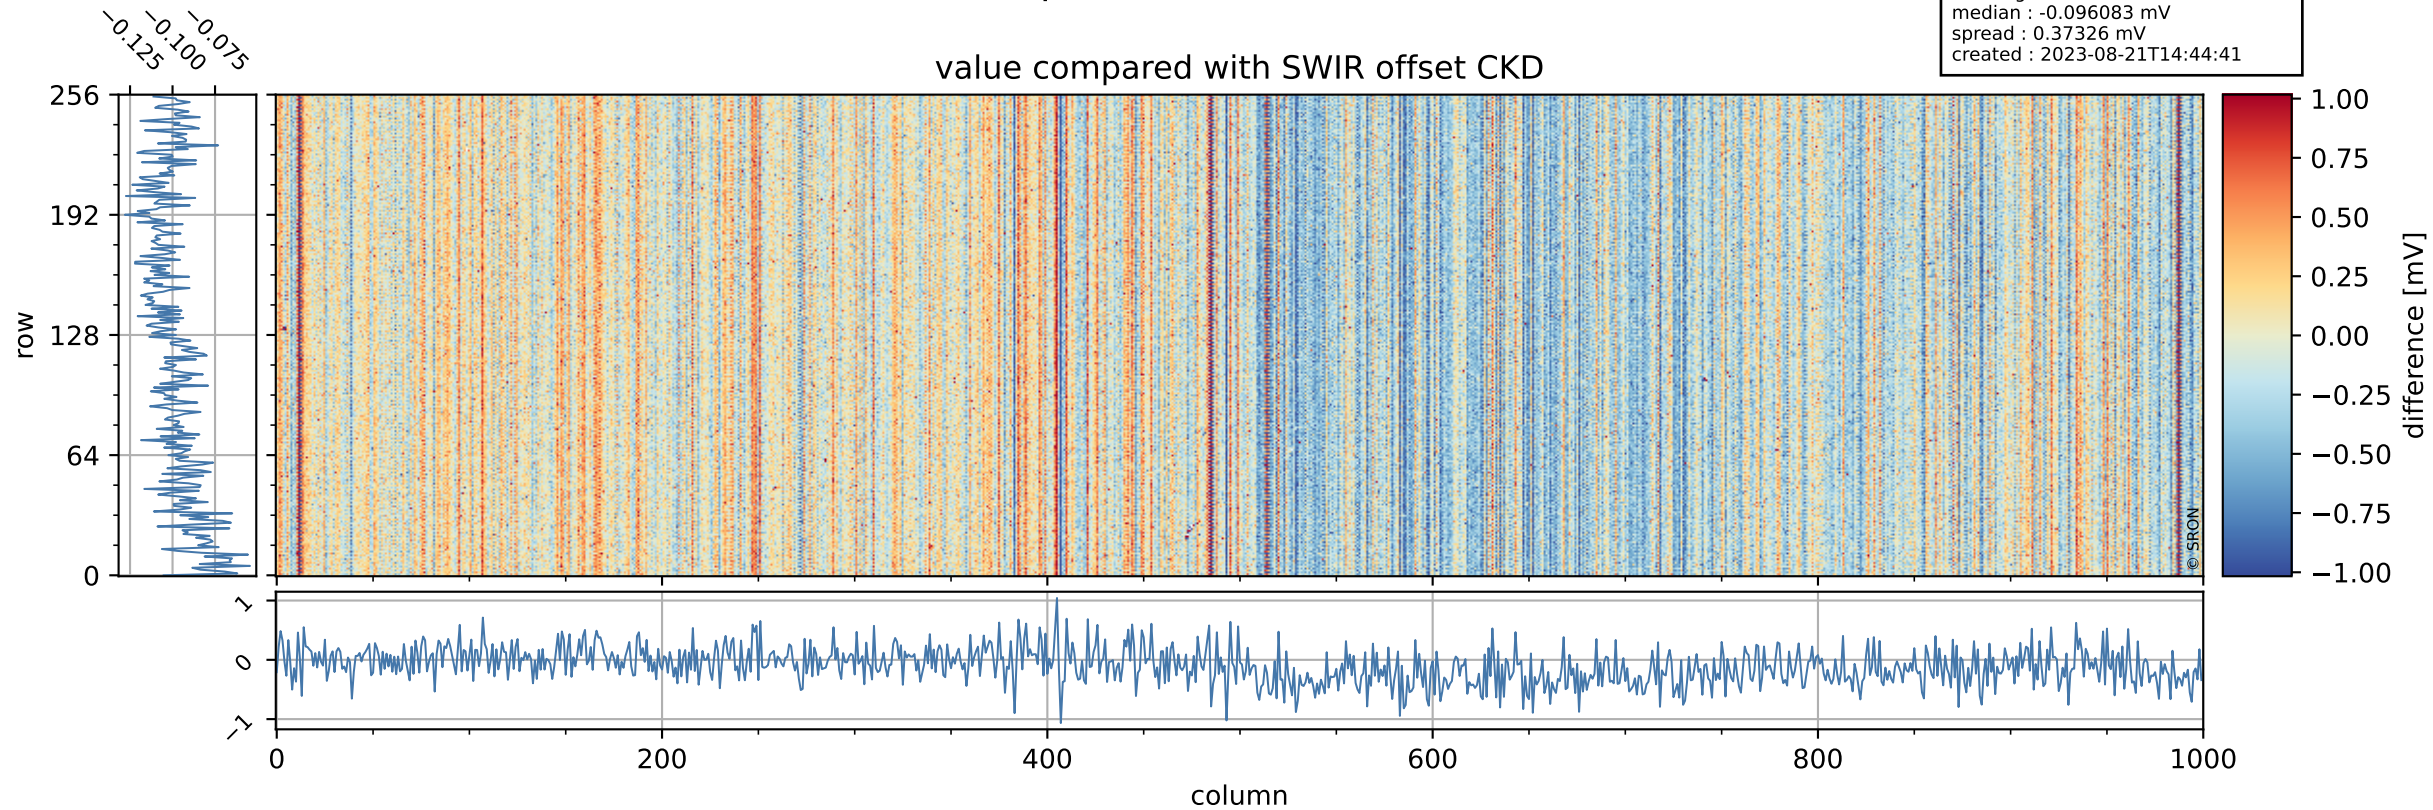

Tropomi SWIR offset (official)

orbits : 19 in [14512, 14557]
coverage : 2020-08-01 / 2020-08-04
median : 0.52592 V
spread : 0.035921 V
created : 2023-08-21T14:44:40

value detector map

Tropomi SWIR offset (official)

orbits : 19 in [14512, 14557]
coverage : 2020-08-01 / 2020-08-04
median : 30.089 μV
spread : 14.917 μV
created : 2023-08-21T14:44:40

Tropomi SWIR offset (official)

orbits : 19 in [14512, 14557]
coverage : 2020-08-01 / 2020-08-04
median : -0.096083 mV
spread : 0.37326 mV
created : 2023-08-21T14:44:41

value compared with SWIR offset CKD

Tropomi SWIR offset (official) ground-tracks of Sentinel-5P

orbits : 19 in [14512, 14557]
coverage : 2020-08-01 / 2020-08-04
created : 2023-08-21T14:44:41

Tropomi SWIR offset (official)

orbits : [2827, 14557]
coverage : 2018-04-30 / 2020-08-04
created : 2023-08-21T14:44:42

trend of detector median & temperatures