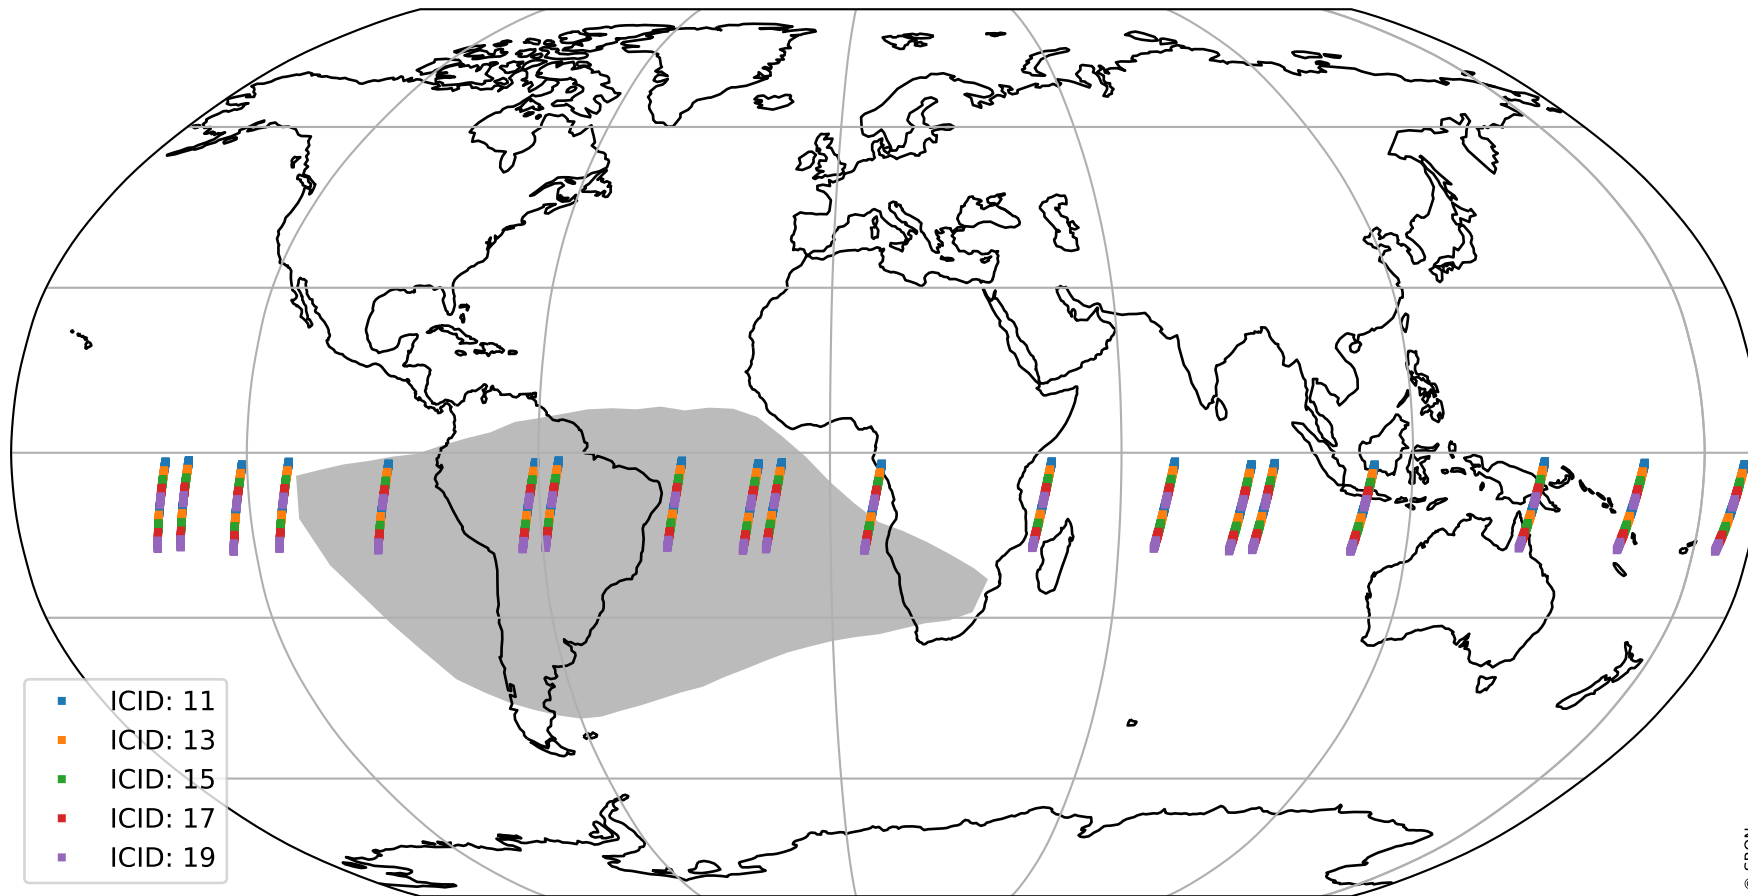

Tropomi SWIR offset (official)

orbits : 19 in [14512, 14557]
coverage : 2020-08-01 / 2020-08-04
median : 0.52592 V
spread : 0.035921 V
created : 2023-08-21T14:44:40

value detector map

Tropomi SWIR offset (official)

orbits : 19 in [14512, 14557]
coverage : 2020-08-01 / 2020-08-04
median : 30.089 μV
spread : 14.917 μV
created : 2023-08-21T14:44:40

Tropomi SWIR offset (official)

orbits : 19 in [14512, 14557]
coverage : 2020-08-01 / 2020-08-04
median : -0.096083 mV
spread : 0.37326 mV
created : 2023-08-21T14:44:41

value compared with SWIR offset CKD

Tropomi SWIR offset (official) ground-tracks of Sentinel-5P

orbits : 19 in [14512, 14557]
coverage : 2020-08-01 / 2020-08-04
created : 2023-08-21T14:44:41

Tropomi SWIR offset (official)

orbits : [2827, 14557]
coverage : 2018-04-30 / 2020-08-04
created : 2023-08-21T14:44:42

trend of detector median & temperatures