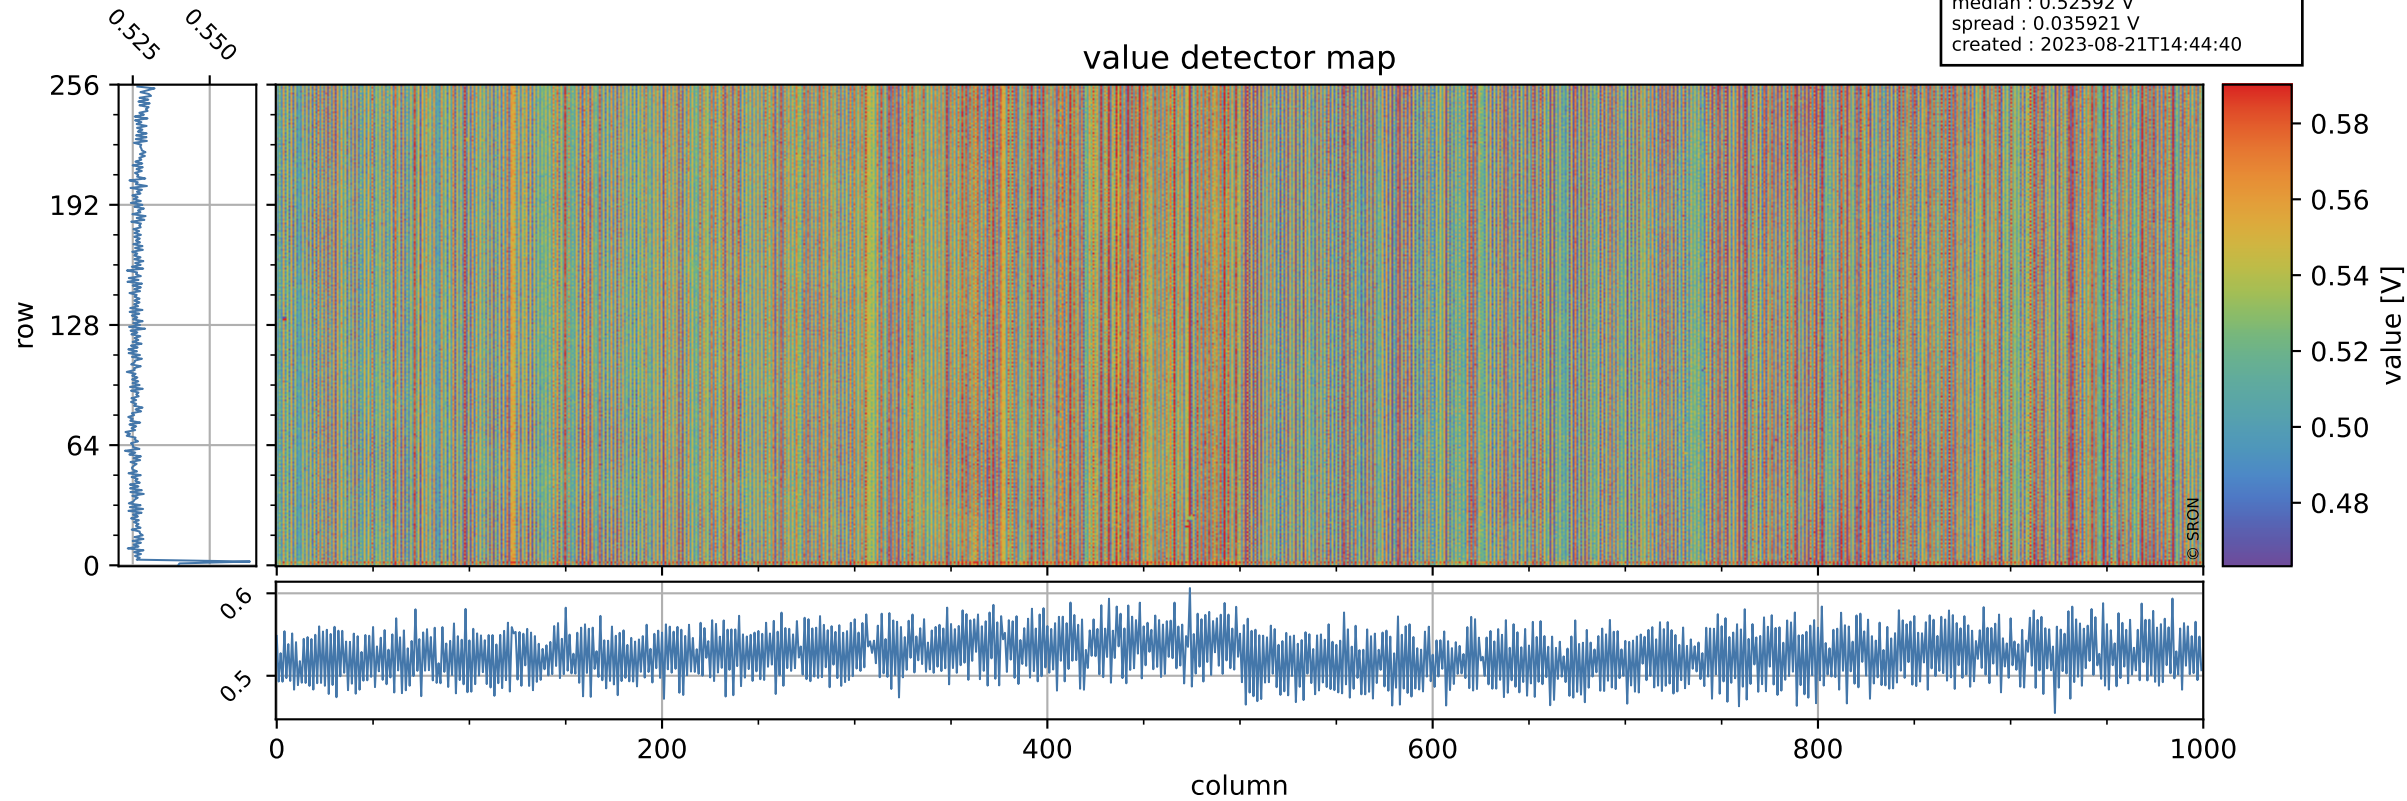

Tropomi SWIR offset (official)

orbits : 19 in [14512, 14557]
coverage : 2020-08-01 / 2020-08-04
median : 0.52592 V
spread : 0.035921 V
created : 2023-08-21T14:44:40

value detector map

Tropomi SWIR offset (official)

orbits : 19 in [14512, 14557]
coverage : 2020-08-01 / 2020-08-04
median : 30.089 μV
spread : 14.917 μV
created : 2023-08-21T14:44:40

Tropomi SWIR offset (official)

orbits : 19 in [14512, 14557]
coverage : 2020-08-01 / 2020-08-04
median : -0.096083 mV
spread : 0.37326 mV
created : 2023-08-21T14:44:41

value compared with SWIR offset CKD

Tropomi SWIR offset (official) ground-tracks of Sentinel-5P

orbits : 19 in [14512, 14557]
coverage : 2020-08-01 / 2020-08-04
created : 2023-08-21T14:44:41

Tropomi SWIR offset (official)

orbits : [2827, 14557]
coverage : 2018-04-30 / 2020-08-04
created : 2023-08-21T14:44:42

trend of detector median & temperatures