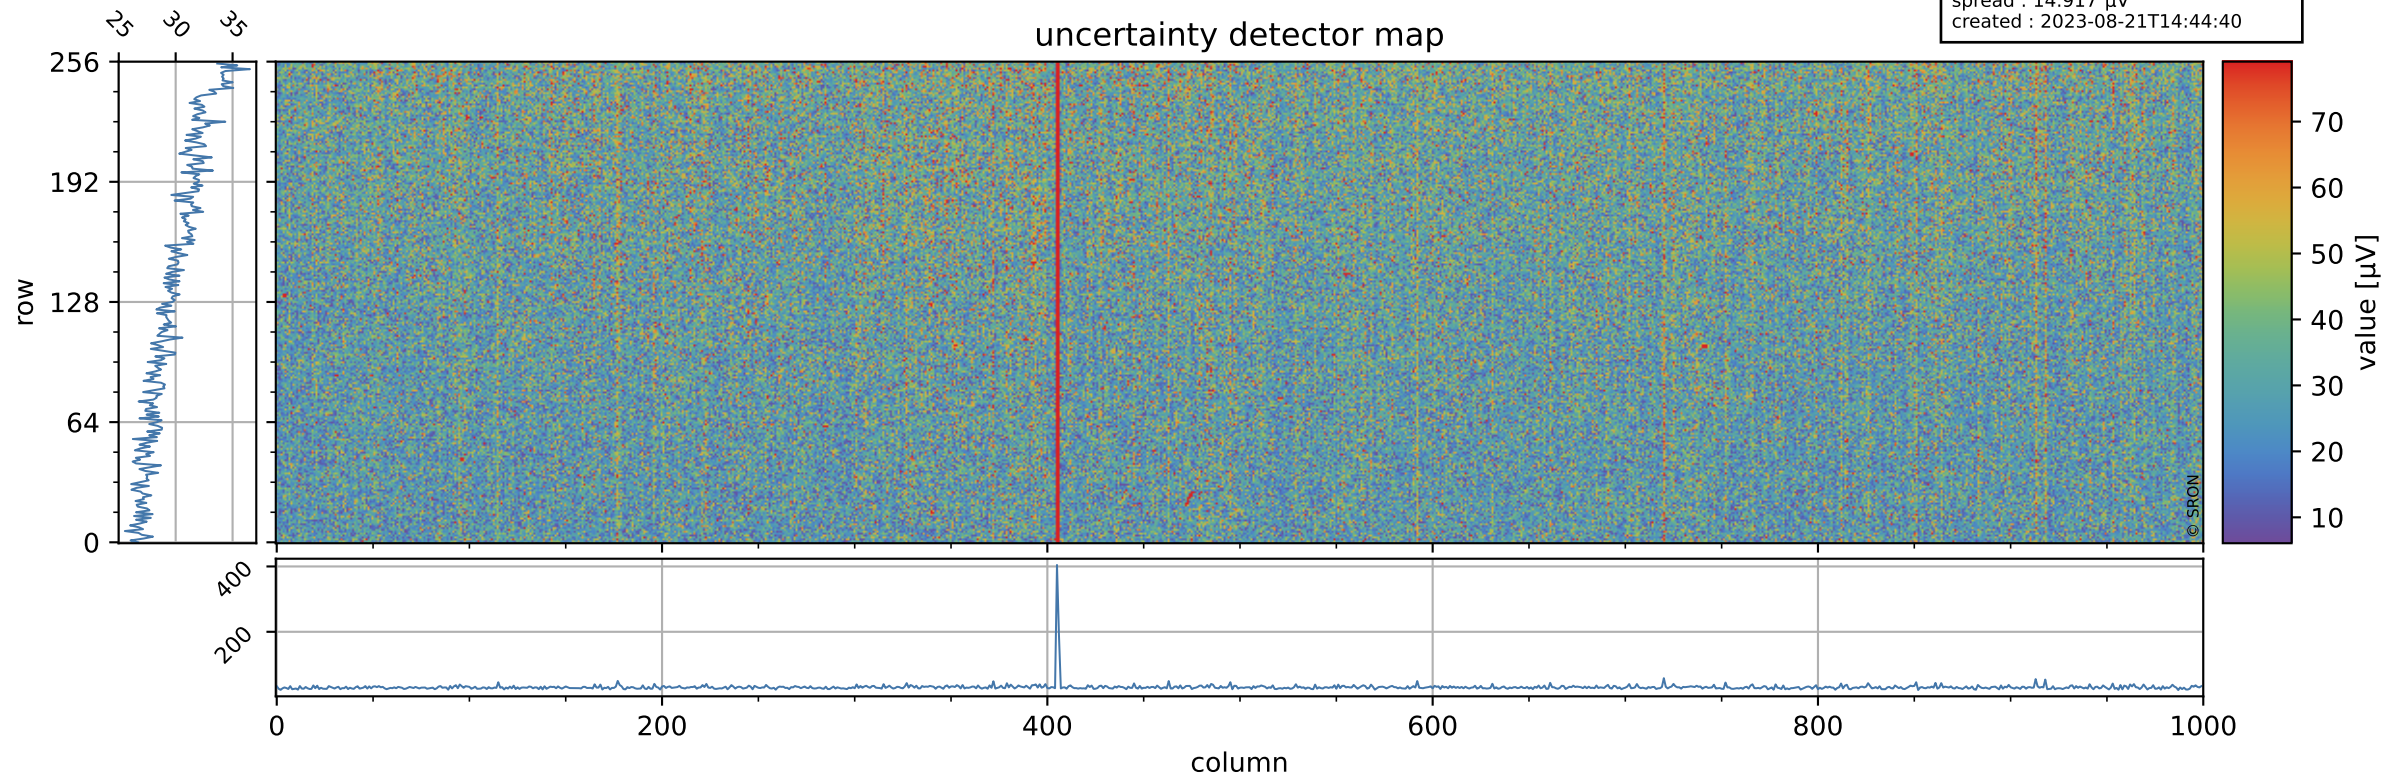

Tropomi SWIR offset (official)

orbits : 19 in [14512, 14557]
coverage : 2020-08-01 / 2020-08-04
median : 0.52592 V
spread : 0.035921 V
created : 2023-08-21T14:44:40

value detector map

Tropomi SWIR offset (official)

orbits : 19 in [14512, 14557]
coverage : 2020-08-01 / 2020-08-04
median : 30.089 μV
spread : 14.917 μV
created : 2023-08-21T14:44:40

Tropomi SWIR offset (official)

orbits : 19 in [14512, 14557]
coverage : 2020-08-01 / 2020-08-04
median : -0.096083 mV
spread : 0.37326 mV
created : 2023-08-21T14:44:41

value compared with SWIR offset CKD

Tropomi SWIR offset (official) ground-tracks of Sentinel-5P

orbits : 19 in [14512, 14557]
coverage : 2020-08-01 / 2020-08-04
created : 2023-08-21T14:44:41

Tropomi SWIR offset (official)

orbits : [2827, 14557]
coverage : 2018-04-30 / 2020-08-04
created : 2023-08-21T14:44:42

trend of detector median & temperatures