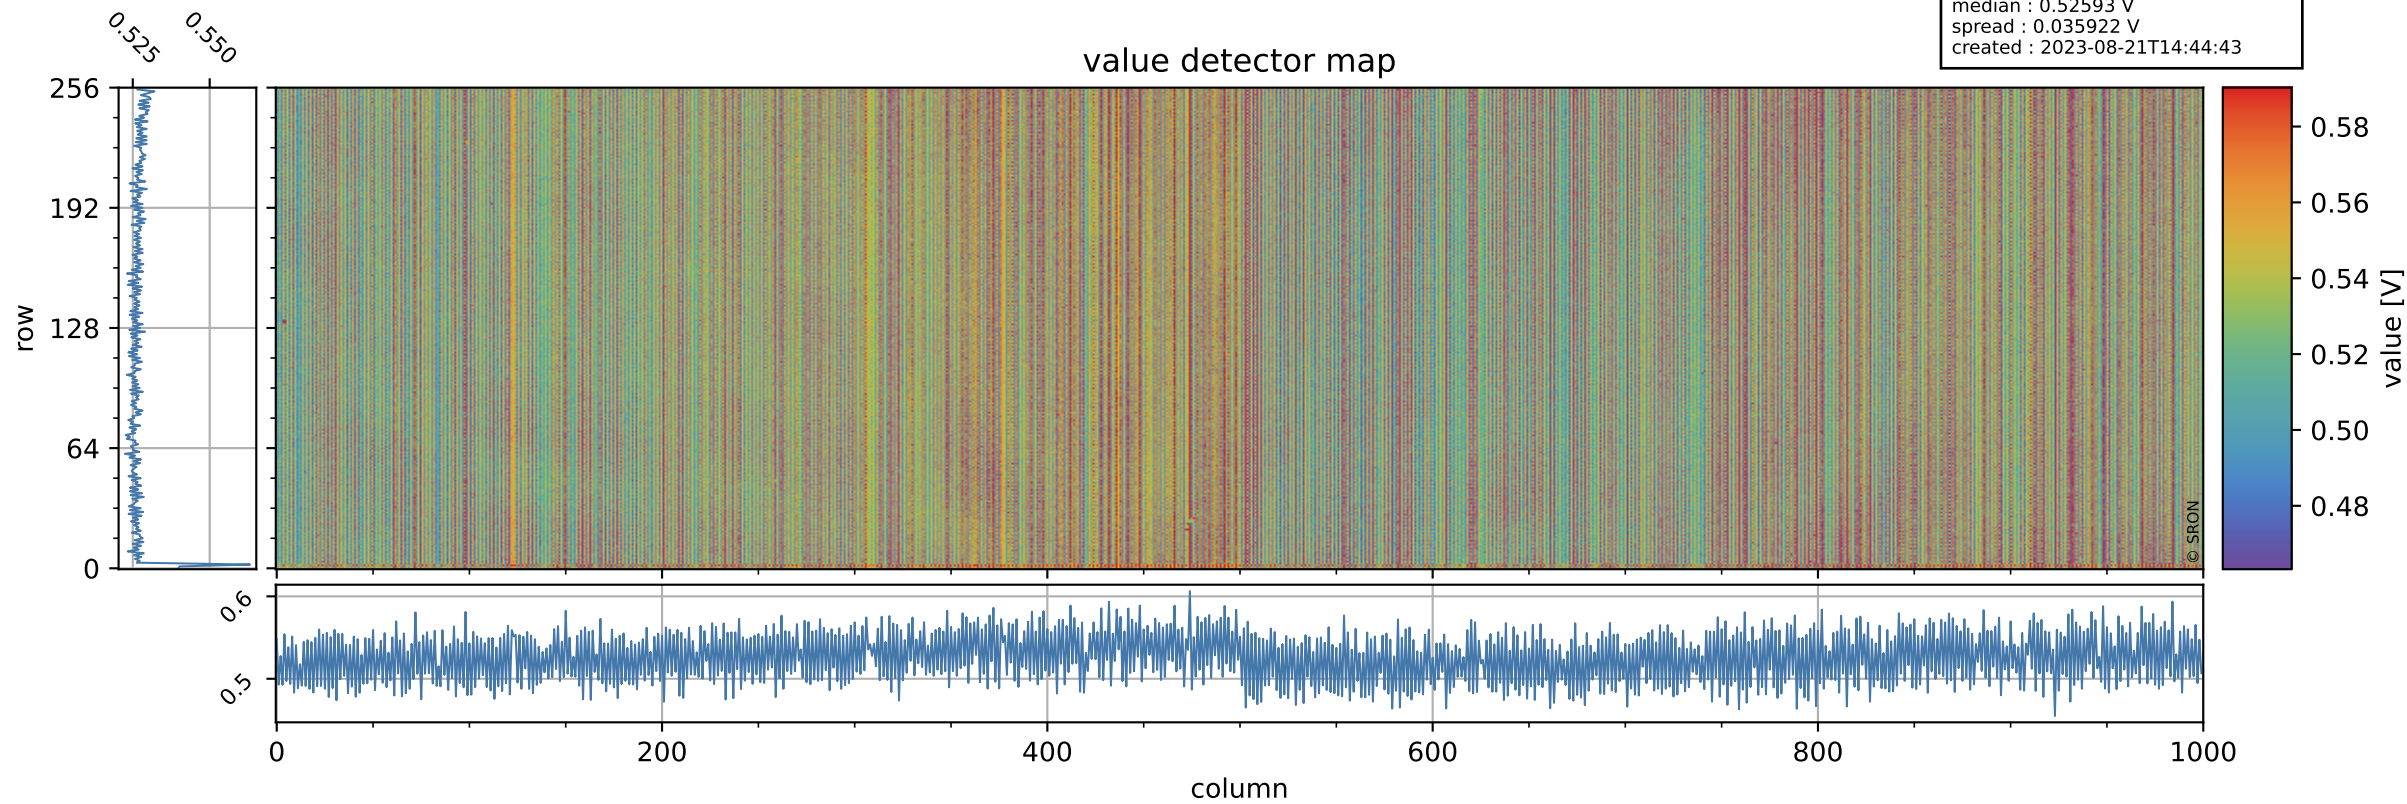

Tropomi SWIR offset (official)

orbits : 18 in [14527, 14572]
coverage : 2020-08-02 / 2020-08-05
median : 0.52593 V
spread : 0.035922 V
created : 2023-08-21T14:44:43

value detector map

Tropomi SWIR offset (official)

orbits : 18 in [14527, 14572]
coverage : 2020-08-02 / 2020-08-05
median : 29.772 μV
spread : 14.807 μV
created : 2023-08-21T14:44:43

Tropomi SWIR offset (official)

orbits : 18 in [14527, 14572]
coverage : 2020-08-02 / 2020-08-05
median : -0.087615 mV
spread : 0.37301 mV
created : 2023-08-21T14:44:44

value compared with SWIR offset CKD

Tropomi SWIR offset (official) ground-tracks of Sentinel-5P

orbits : 18 in [14527, 14572]
coverage : 2020-08-02 / 2020-08-05
created : 2023-08-21T14:44:44

Tropomi SWIR offset (official)

orbits : [2827, 14572]
coverage : 2018-04-30 / 2020-08-05
created : 2023-08-21T14:44:45

trend of detector median & temperatures