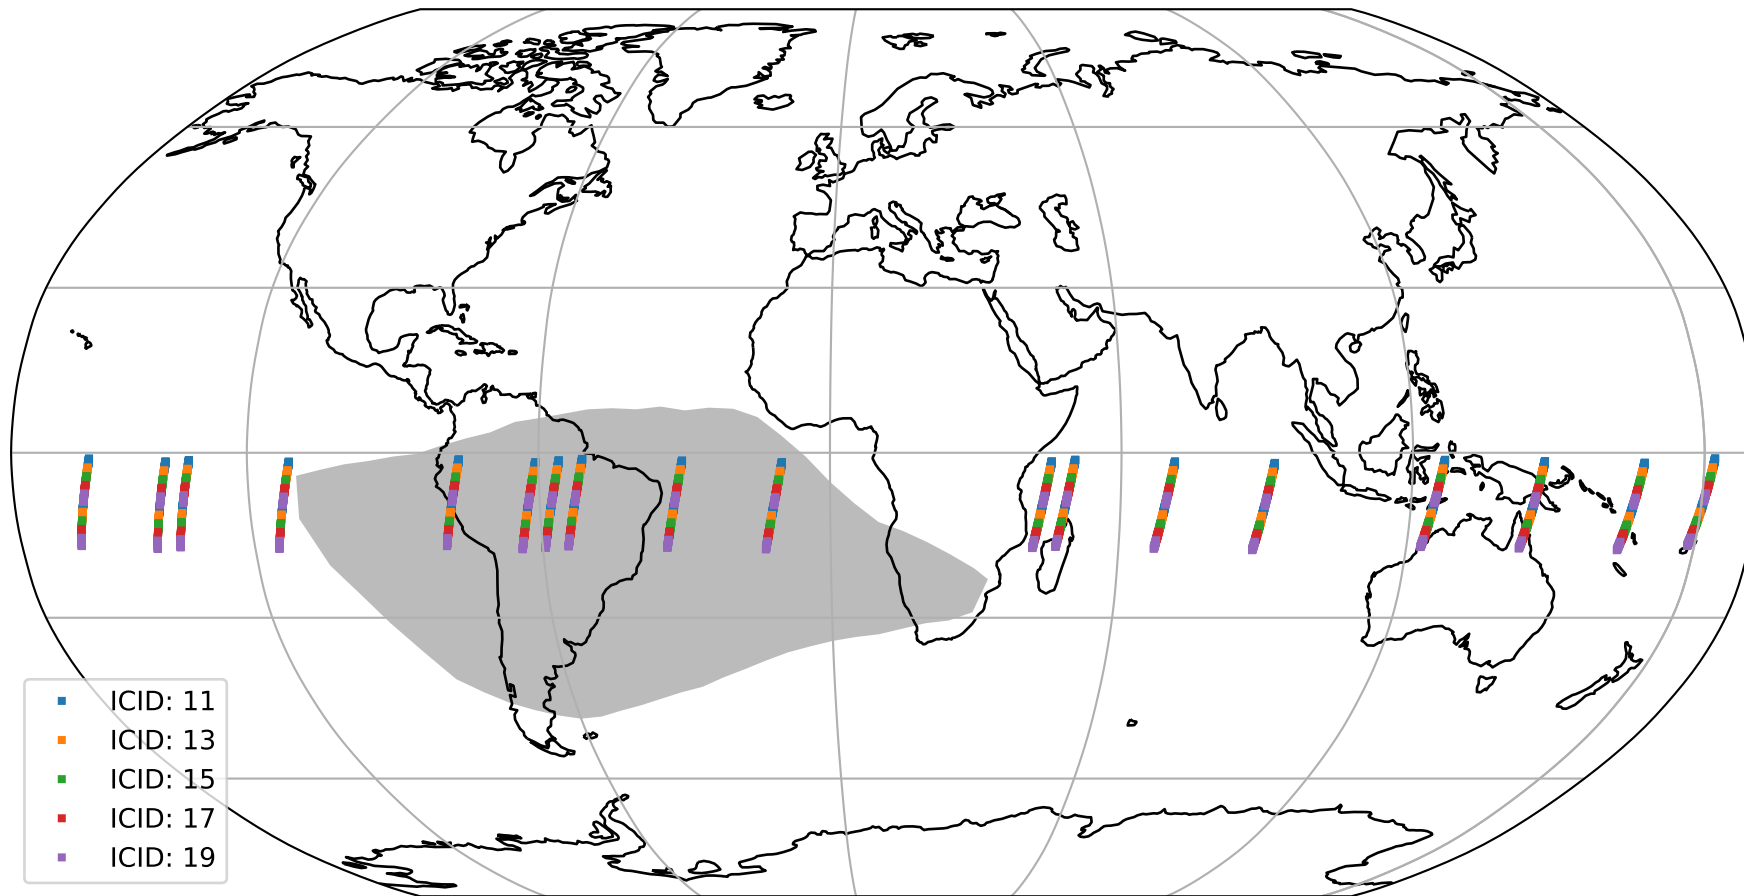

Tropomi SWIR offset (official)

orbits : 18 in [14527, 14572]
coverage : 2020-08-02 / 2020-08-05
median : 0.52593 V
spread : 0.035922 V
created : 2023-08-21T14:44:43

value detector map

Tropomi SWIR offset (official)

orbits : 18 in [14527, 14572]
coverage : 2020-08-02 / 2020-08-05
median : 29.772 μV
spread : 14.807 μV
created : 2023-08-21T14:44:43

Tropomi SWIR offset (official)

orbits : 18 in [14527, 14572]
coverage : 2020-08-02 / 2020-08-05
median : -0.087615 mV
spread : 0.37301 mV
created : 2023-08-21T14:44:44

value compared with SWIR offset CKD

Tropomi SWIR offset (official) ground-tracks of Sentinel-5P

orbits : 18 in [14527, 14572]
coverage : 2020-08-02 / 2020-08-05
created : 2023-08-21T14:44:44

Tropomi SWIR offset (official)

orbits : [2827, 14572]
coverage : 2018-04-30 / 2020-08-05
created : 2023-08-21T14:44:45

trend of detector median & temperatures