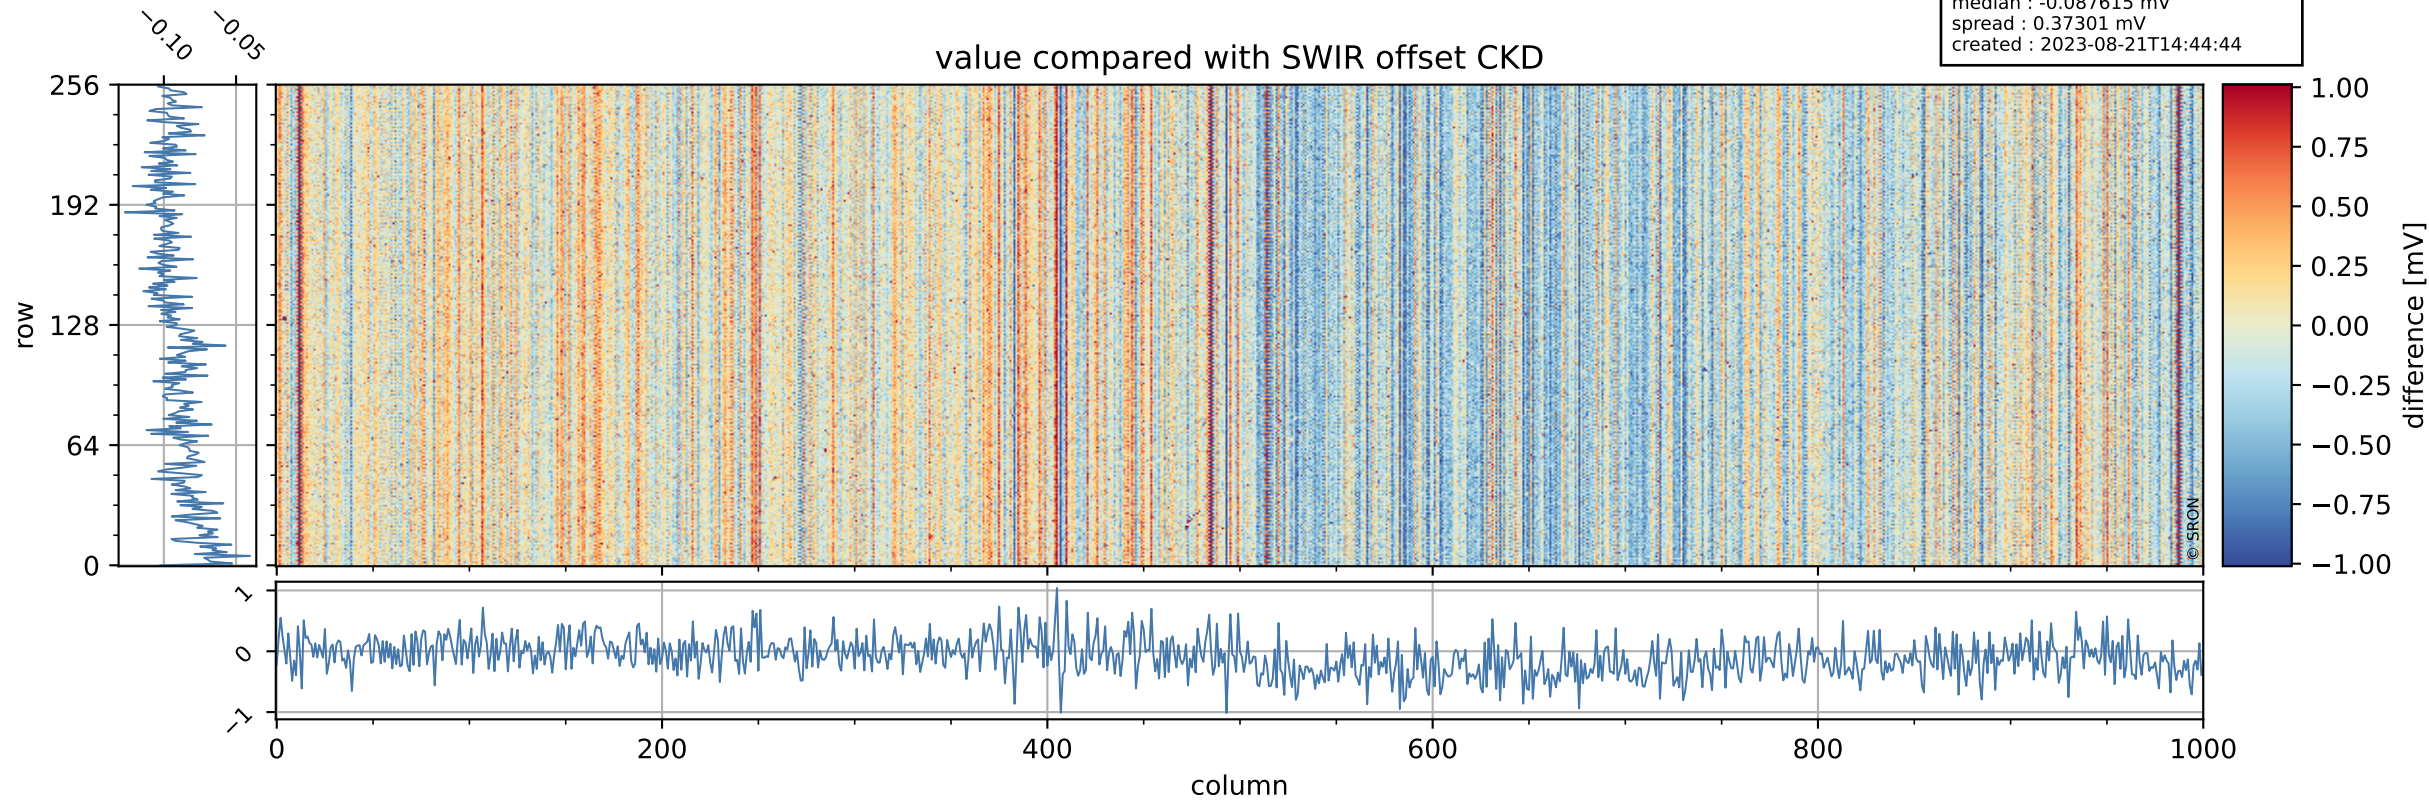

Tropomi SWIR offset (official)

orbits : 18 in [14527, 14572]
coverage : 2020-08-02 / 2020-08-05
median : 0.52593 V
spread : 0.035922 V
created : 2023-08-21T14:44:43

value detector map

Tropomi SWIR offset (official)

orbits : 18 in [14527, 14572]
coverage : 2020-08-02 / 2020-08-05
median : 29.772 μV
spread : 14.807 μV
created : 2023-08-21T14:44:43

Tropomi SWIR offset (official)

orbits : 18 in [14527, 14572]
coverage : 2020-08-02 / 2020-08-05
median : -0.087615 mV
spread : 0.37301 mV
created : 2023-08-21T14:44:44

value compared with SWIR offset CKD

Tropomi SWIR offset (official) ground-tracks of Sentinel-5P

orbits : 18 in [14527, 14572]
coverage : 2020-08-02 / 2020-08-05
created : 2023-08-21T14:44:44

Tropomi SWIR offset (official)

orbits : [2827, 14572]
coverage : 2018-04-30 / 2020-08-05
created : 2023-08-21T14:44:45

trend of detector median & temperatures