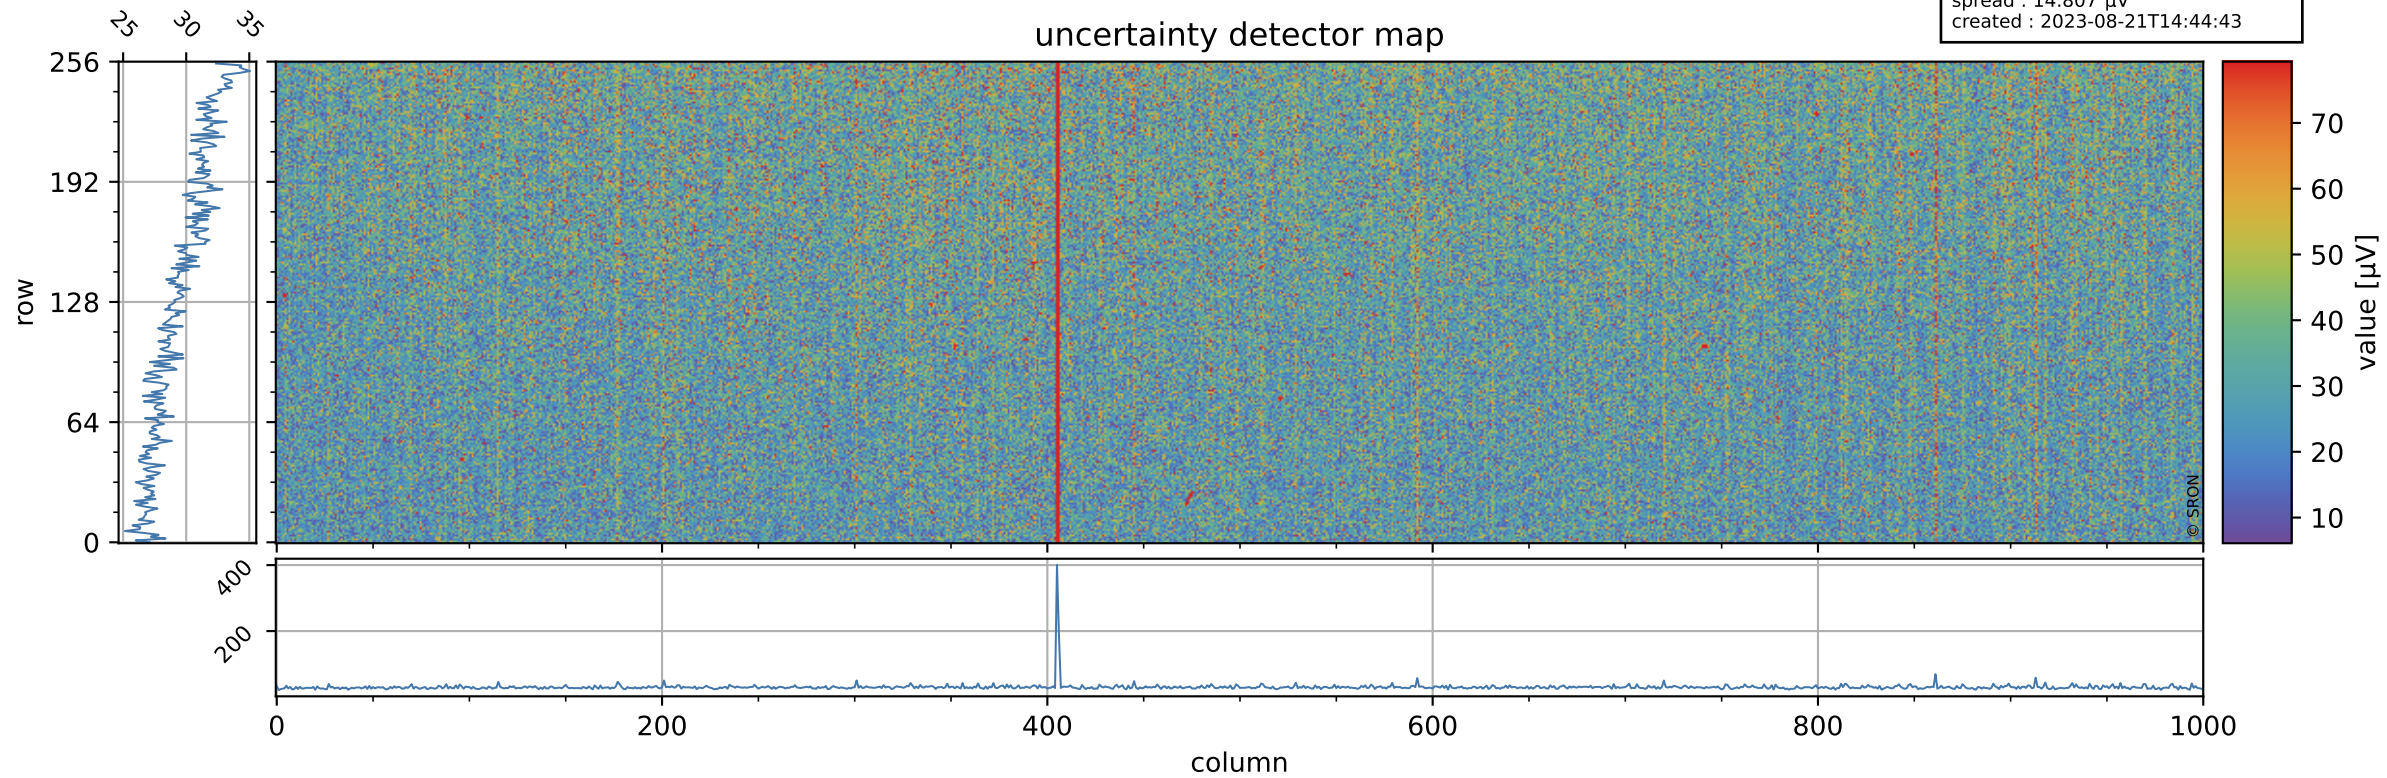

Tropomi SWIR offset (official)

orbits : 18 in [14527, 14572]
coverage : 2020-08-02 / 2020-08-05
median : 0.52593 V
spread : 0.035922 V
created : 2023-08-21T14:44:43

value detector map

Tropomi SWIR offset (official)

orbits : 18 in [14527, 14572]
coverage : 2020-08-02 / 2020-08-05
median : 29.772 μV
spread : 14.807 μV
created : 2023-08-21T14:44:43

Tropomi SWIR offset (official)

orbits : 18 in [14527, 14572]
coverage : 2020-08-02 / 2020-08-05
median : -0.087615 mV
spread : 0.37301 mV
created : 2023-08-21T14:44:44

value compared with SWIR offset CKD

Tropomi SWIR offset (official) ground-tracks of Sentinel-5P

orbits : 18 in [14527, 14572]
coverage : 2020-08-02 / 2020-08-05
created : 2023-08-21T14:44:44

Tropomi SWIR offset (official)

orbits : [2827, 14572]
coverage : 2018-04-30 / 2020-08-05
created : 2023-08-21T14:44:45

trend of detector median & temperatures