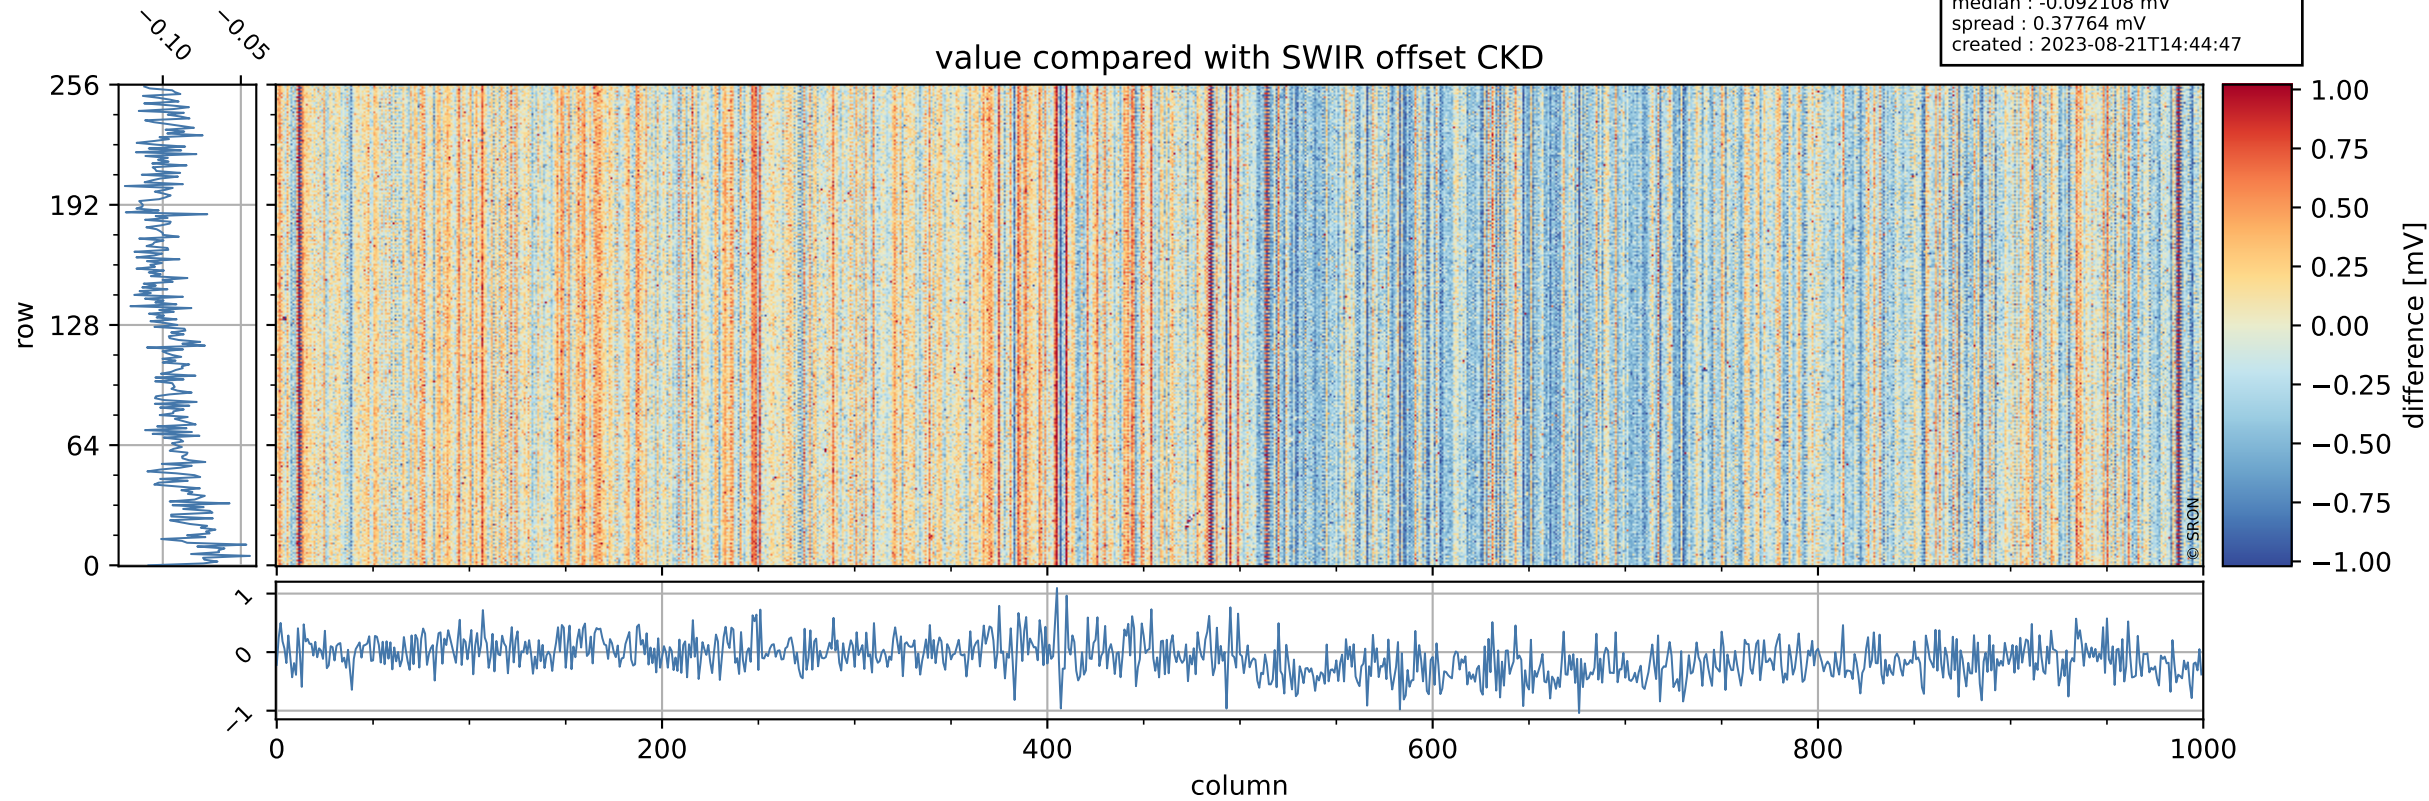

Tropomi SWIR offset (official)

orbits : 19 in [14542, 14587]
coverage : 2020-08-03 / 2020-08-06
median : 0.52593 V
spread : 0.035922 V
created : 2023-08-21T14:44:46

value detector map

Tropomi SWIR offset (official)

orbits : 19 in [14542, 14587]
coverage : 2020-08-03 / 2020-08-06
median : 31.13 μV
spread : 15.37 μV
created : 2023-08-21T14:44:46

Tropomi SWIR offset (official)

orbits : 19 in [14542, 14587]
coverage : 2020-08-03 / 2020-08-06
median : -0.092108 mV
spread : 0.37764 mV
created : 2023-08-21T14:44:47

value compared with SWIR offset CKD

Tropomi SWIR offset (official) ground-tracks of Sentinel-5P

orbits : 19 in [14542, 14587]
coverage : 2020-08-03 / 2020-08-06
created : 2023-08-21T14:44:47

Tropomi SWIR offset (official)

orbits : [2827, 14587]
coverage : 2018-04-30 / 2020-08-06
created : 2023-08-21T14:44:48

trend of detector median & temperatures