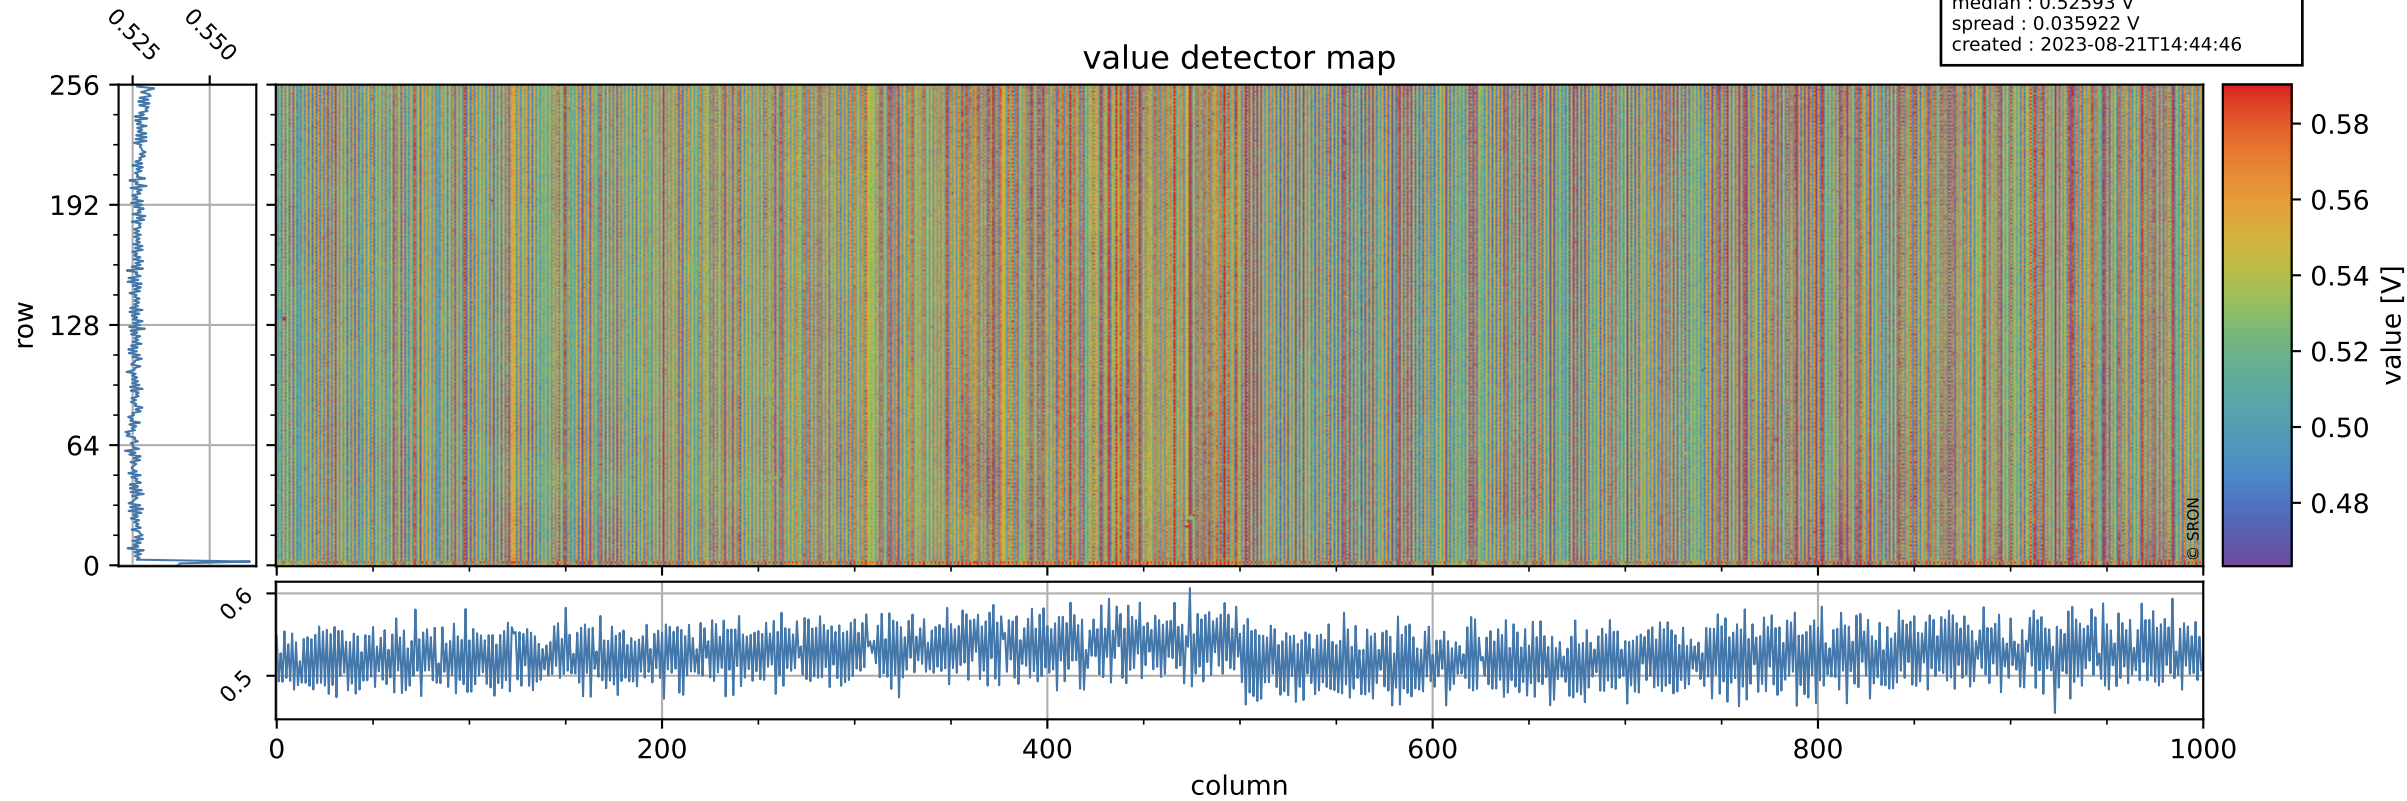

Tropomi SWIR offset (official)

orbits : 19 in [14542, 14587]
coverage : 2020-08-03 / 2020-08-06
median : 0.52593 V
spread : 0.035922 V
created : 2023-08-21T14:44:46

value detector map

Tropomi SWIR offset (official)

orbits : 19 in [14542, 14587]
coverage : 2020-08-03 / 2020-08-06
median : 31.13 μV
spread : 15.37 μV
created : 2023-08-21T14:44:46

Tropomi SWIR offset (official)

orbits : 19 in [14542, 14587]
coverage : 2020-08-03 / 2020-08-06
median : -0.092108 mV
spread : 0.37764 mV
created : 2023-08-21T14:44:47

value compared with SWIR offset CKD

Tropomi SWIR offset (official) ground-tracks of Sentinel-5P

orbits : 19 in [14542, 14587]
coverage : 2020-08-03 / 2020-08-06
created : 2023-08-21T14:44:47

Tropomi SWIR offset (official)

orbits : [2827, 14587]
coverage : 2018-04-30 / 2020-08-06
created : 2023-08-21T14:44:48

trend of detector median & temperatures