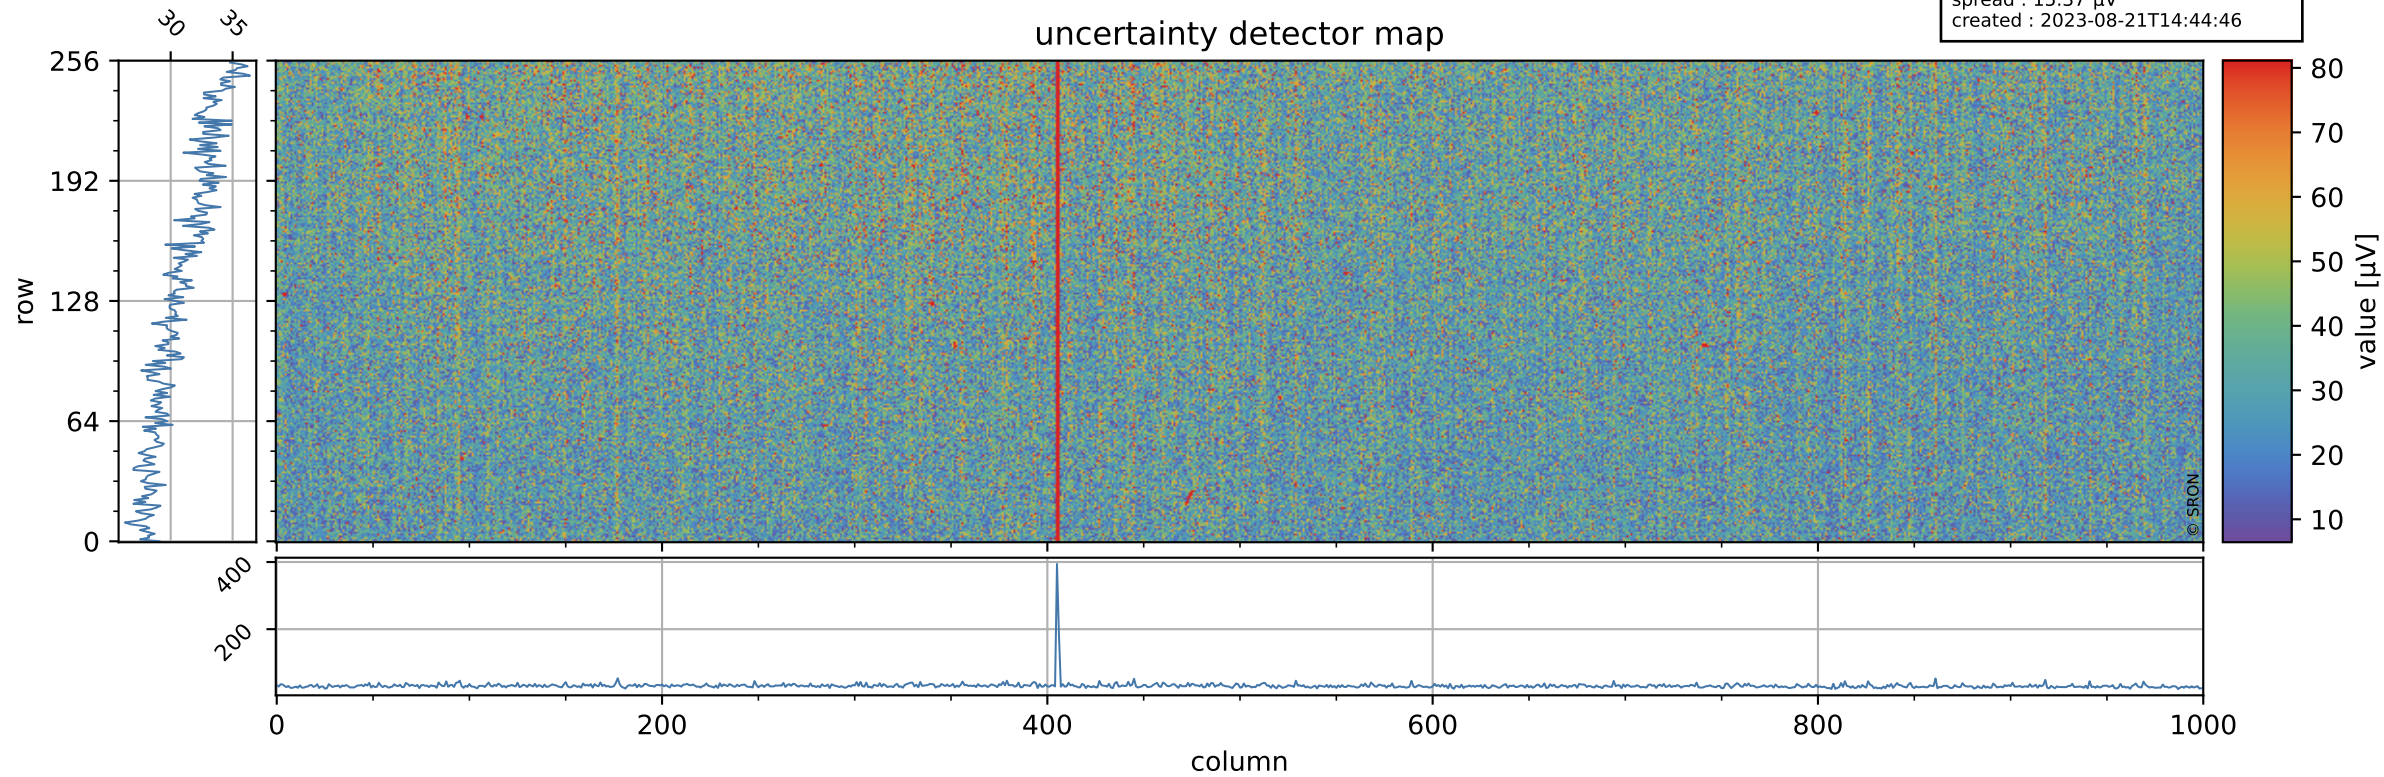

Tropomi SWIR offset (official)

orbits : 19 in [14542, 14587]
coverage : 2020-08-03 / 2020-08-06
median : 0.52593 V
spread : 0.035922 V
created : 2023-08-21T14:44:46

value detector map

Tropomi SWIR offset (official)

orbits : 19 in [14542, 14587]
coverage : 2020-08-03 / 2020-08-06
median : 31.13 μV
spread : 15.37 μV
created : 2023-08-21T14:44:46

Tropomi SWIR offset (official)

orbits : 19 in [14542, 14587]
coverage : 2020-08-03 / 2020-08-06
median : -0.092108 mV
spread : 0.37764 mV
created : 2023-08-21T14:44:47

value compared with SWIR offset CKD

Tropomi SWIR offset (official) ground-tracks of Sentinel-5P

orbits : 19 in [14542, 14587]
coverage : 2020-08-03 / 2020-08-06
created : 2023-08-21T14:44:47

Tropomi SWIR offset (official)

orbits : [2827, 14587]
coverage : 2018-04-30 / 2020-08-06
created : 2023-08-21T14:44:48

trend of detector median & temperatures