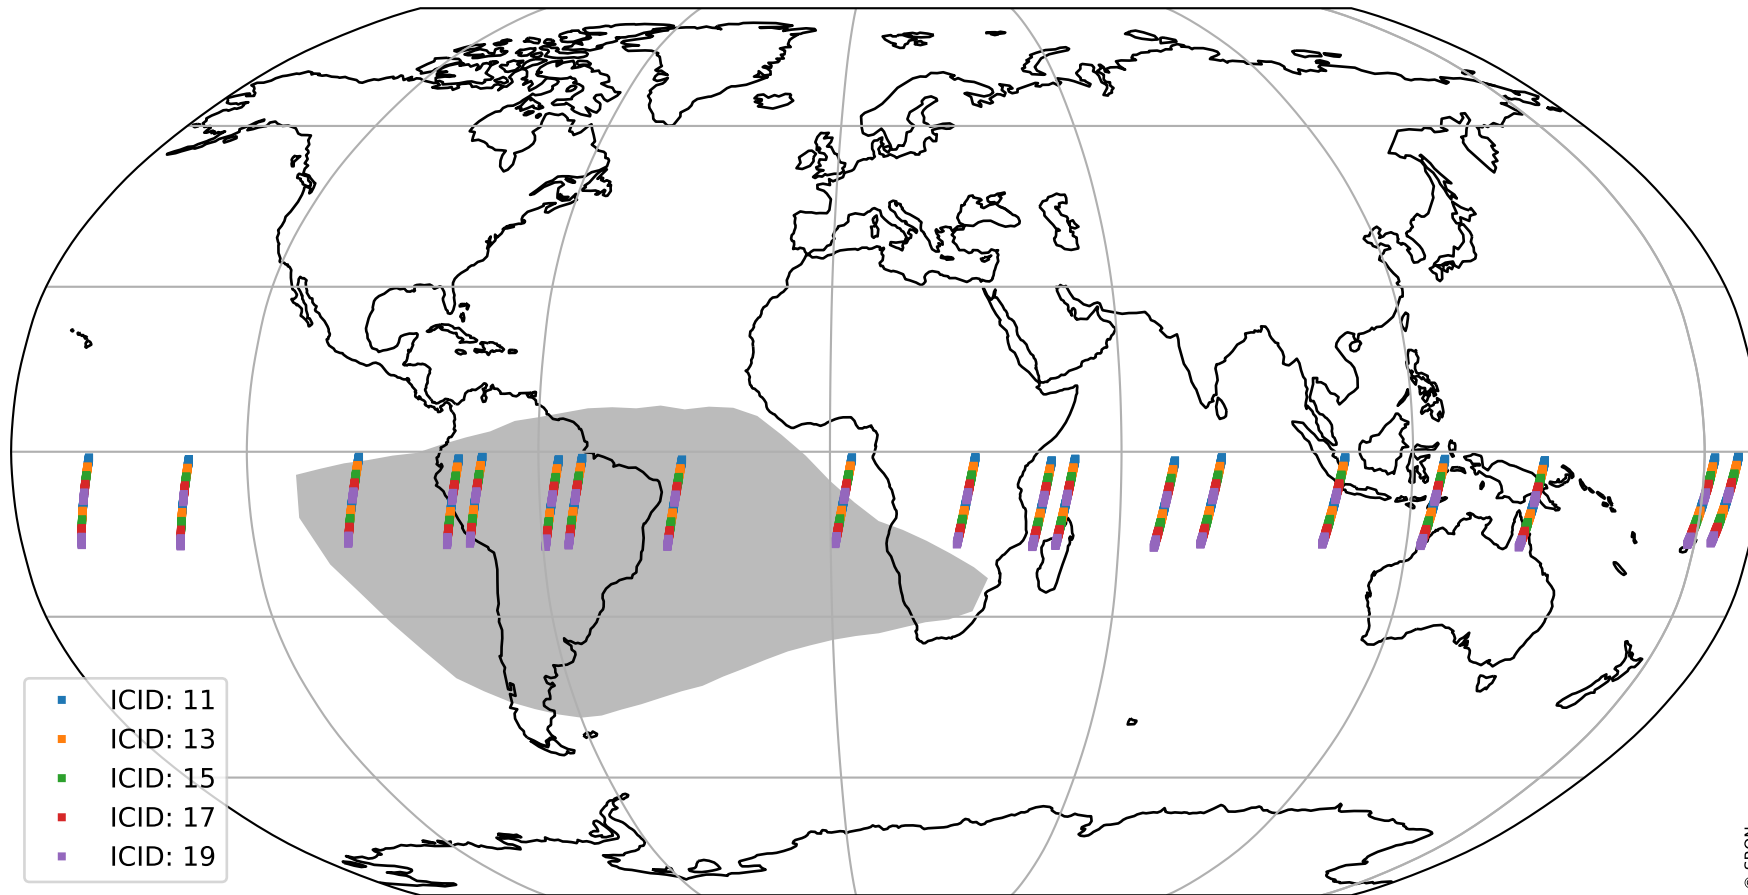

Tropomi SWIR offset (official)

orbits : 19 in [14542, 14587]
coverage : 2020-08-03 / 2020-08-06
median : 0.52593 V
spread : 0.035922 V
created : 2023-08-21T14:44:46

value detector map

Tropomi SWIR offset (official)

orbits : 19 in [14542, 14587]
coverage : 2020-08-03 / 2020-08-06
median : 31.13 μV
spread : 15.37 μV
created : 2023-08-21T14:44:46

Tropomi SWIR offset (official)

orbits : 19 in [14542, 14587]
coverage : 2020-08-03 / 2020-08-06
median : -0.092108 mV
spread : 0.37764 mV
created : 2023-08-21T14:44:47

value compared with SWIR offset CKD

Tropomi SWIR offset (official) ground-tracks of Sentinel-5P

orbits : 19 in [14542, 14587]
coverage : 2020-08-03 / 2020-08-06
created : 2023-08-21T14:44:47

Tropomi SWIR offset (official)

orbits : [2827, 14587]
coverage : 2018-04-30 / 2020-08-06
created : 2023-08-21T14:44:48

trend of detector median & temperatures