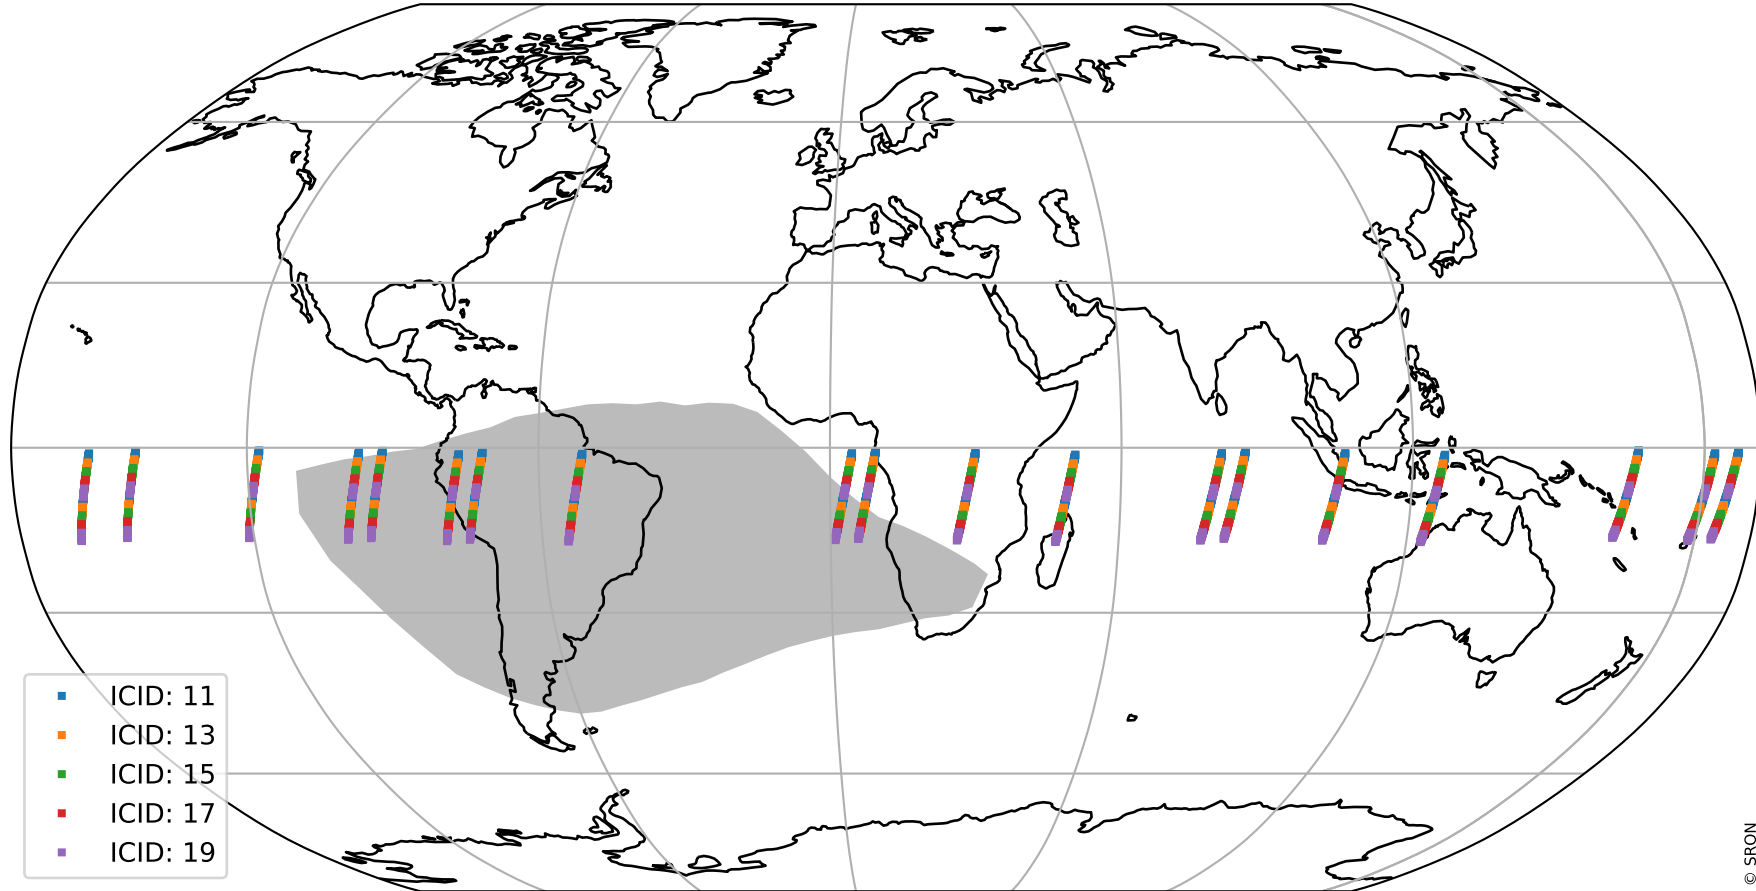

Tropomi SWIR offset (official)

orbits : 19 in [14557, 14602]
coverage : 2020-08-04 / 2020-08-07
median : 0.52592 V
spread : 0.035919 V
created : 2023-08-21T14:44:49

value detector map

Tropomi SWIR offset (official)

orbits : 19 in [14557, 14602]
coverage : 2020-08-04 / 2020-08-07
median : 31.846 μV
spread : 15.674 μV
created : 2023-08-21T14:44:49

Tropomi SWIR offset (official)

orbits : 19 in [14557, 14602]
coverage : 2020-08-04 / 2020-08-07
median : -0.097111 mV
spread : 0.3794 mV
created : 2023-08-21T14:44:49

value compared with SWIR offset CKD

Tropomi SWIR offset (official) ground-tracks of Sentinel-5P

orbits : 19 in [14557, 14602]
coverage : 2020-08-04 / 2020-08-07
created : 2023-08-21T14:44:50

Tropomi SWIR offset (official)

orbits : [2827, 14602]
coverage : 2018-04-30 / 2020-08-07
created : 2023-08-21T14:44:50

trend of detector median & temperatures