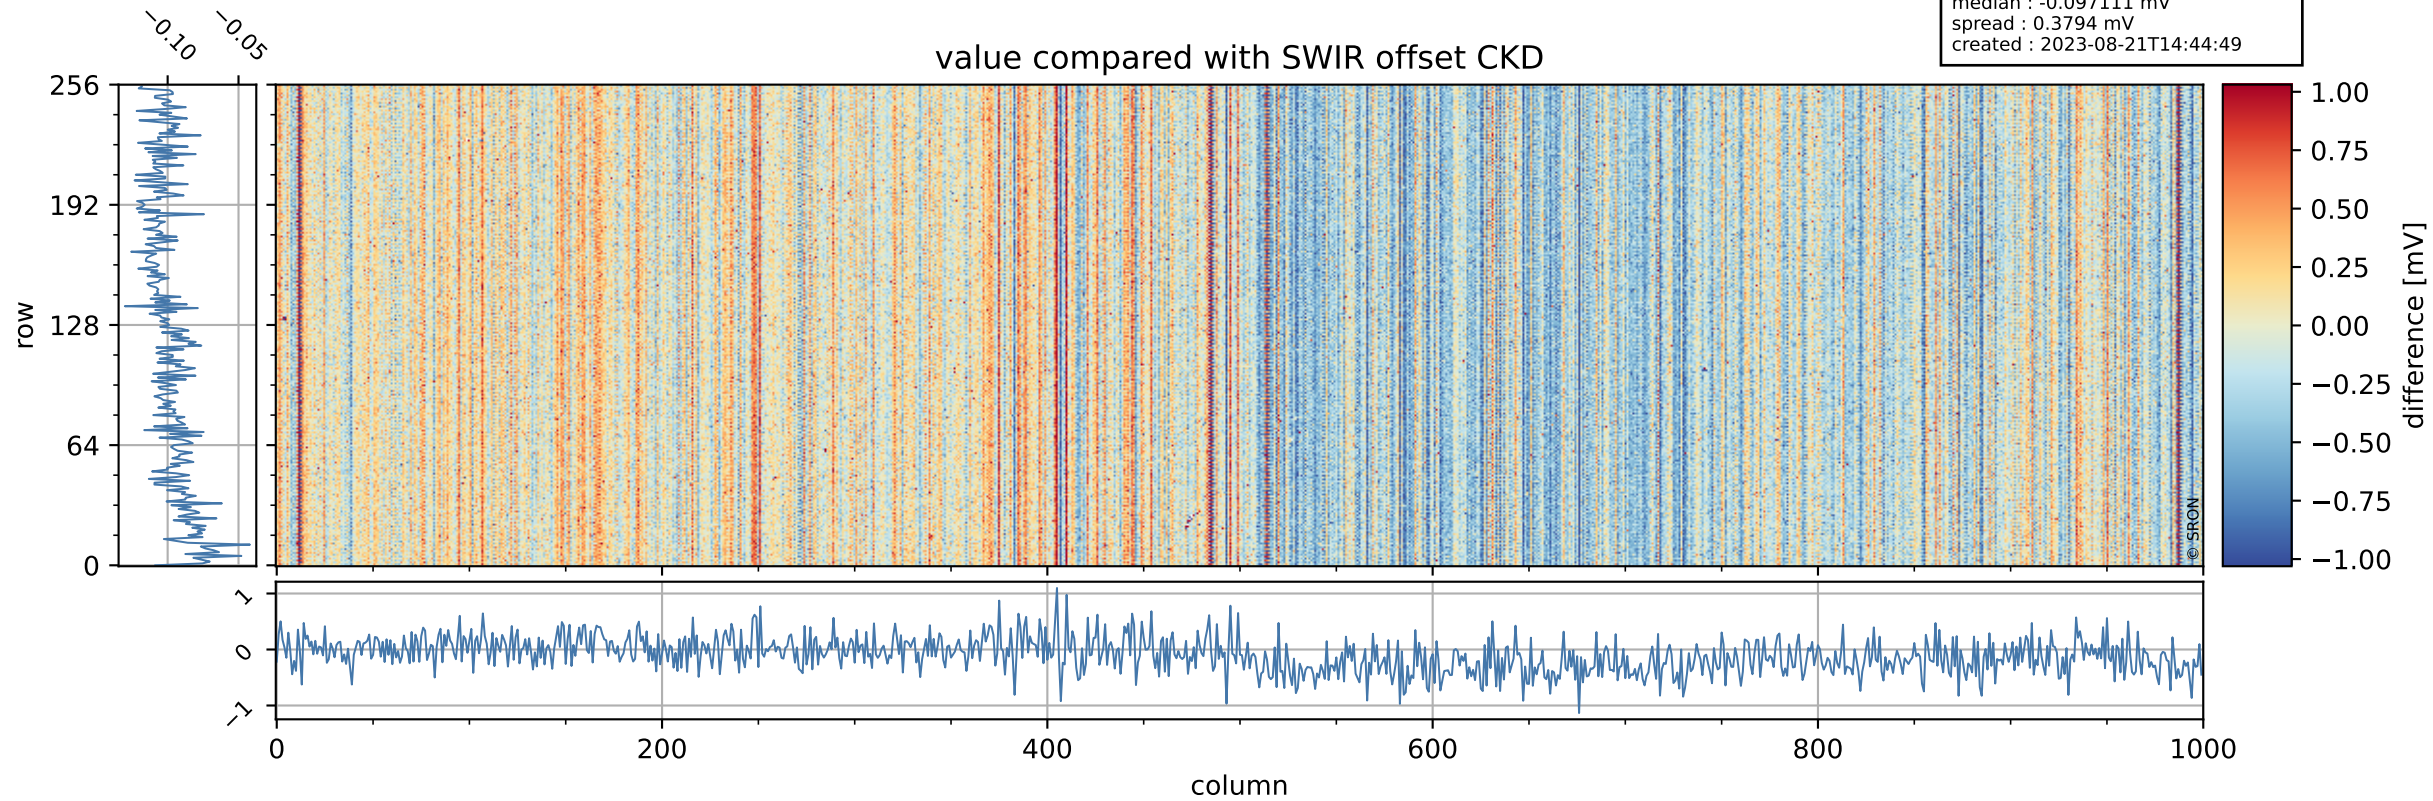

Tropomi SWIR offset (official)

orbits : 19 in [14557, 14602]
coverage : 2020-08-04 / 2020-08-07
median : 0.52592 V
spread : 0.035919 V
created : 2023-08-21T14:44:49

value detector map

Tropomi SWIR offset (official)

orbits : 19 in [14557, 14602]
coverage : 2020-08-04 / 2020-08-07
median : 31.846 μV
spread : 15.674 μV
created : 2023-08-21T14:44:49

Tropomi SWIR offset (official)

orbits : 19 in [14557, 14602]
coverage : 2020-08-04 / 2020-08-07
median : -0.097111 mV
spread : 0.3794 mV
created : 2023-08-21T14:44:49

value compared with SWIR offset CKD

Tropomi SWIR offset (official) ground-tracks of Sentinel-5P

orbits : 19 in [14557, 14602]
coverage : 2020-08-04 / 2020-08-07
created : 2023-08-21T14:44:50

Tropomi SWIR offset (official)

orbits : [2827, 14602]
coverage : 2018-04-30 / 2020-08-07
created : 2023-08-21T14:44:50

trend of detector median & temperatures