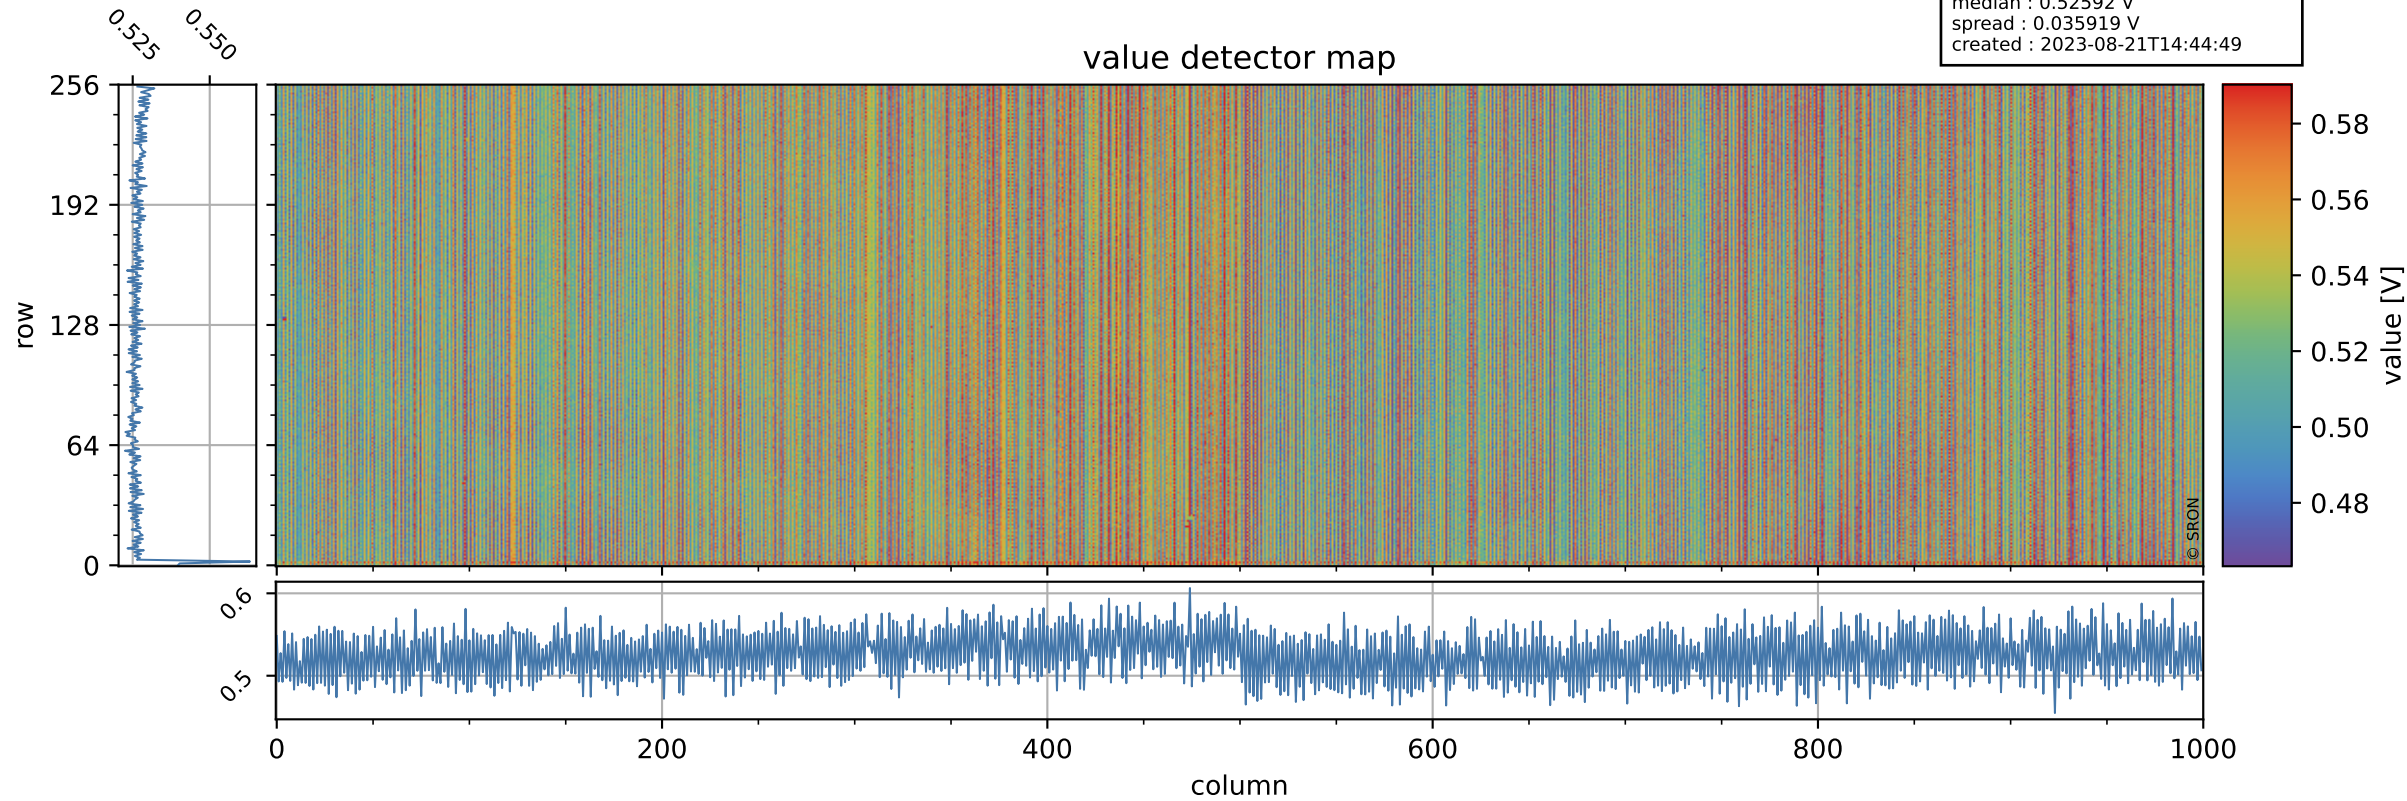

Tropomi SWIR offset (official)

orbits : 19 in [14557, 14602]
coverage : 2020-08-04 / 2020-08-07
median : 0.52592 V
spread : 0.035919 V
created : 2023-08-21T14:44:49

value detector map

Tropomi SWIR offset (official)

orbits : 19 in [14557, 14602]
coverage : 2020-08-04 / 2020-08-07
median : 31.846 μV
spread : 15.674 μV
created : 2023-08-21T14:44:49

Tropomi SWIR offset (official)

orbits : 19 in [14557, 14602]
coverage : 2020-08-04 / 2020-08-07
median : -0.097111 mV
spread : 0.3794 mV
created : 2023-08-21T14:44:49

value compared with SWIR offset CKD

Tropomi SWIR offset (official) ground-tracks of Sentinel-5P

orbits : 19 in [14557, 14602]
coverage : 2020-08-04 / 2020-08-07
created : 2023-08-21T14:44:50

Tropomi SWIR offset (official)

orbits : [2827, 14602]
coverage : 2018-04-30 / 2020-08-07
created : 2023-08-21T14:44:50

trend of detector median & temperatures