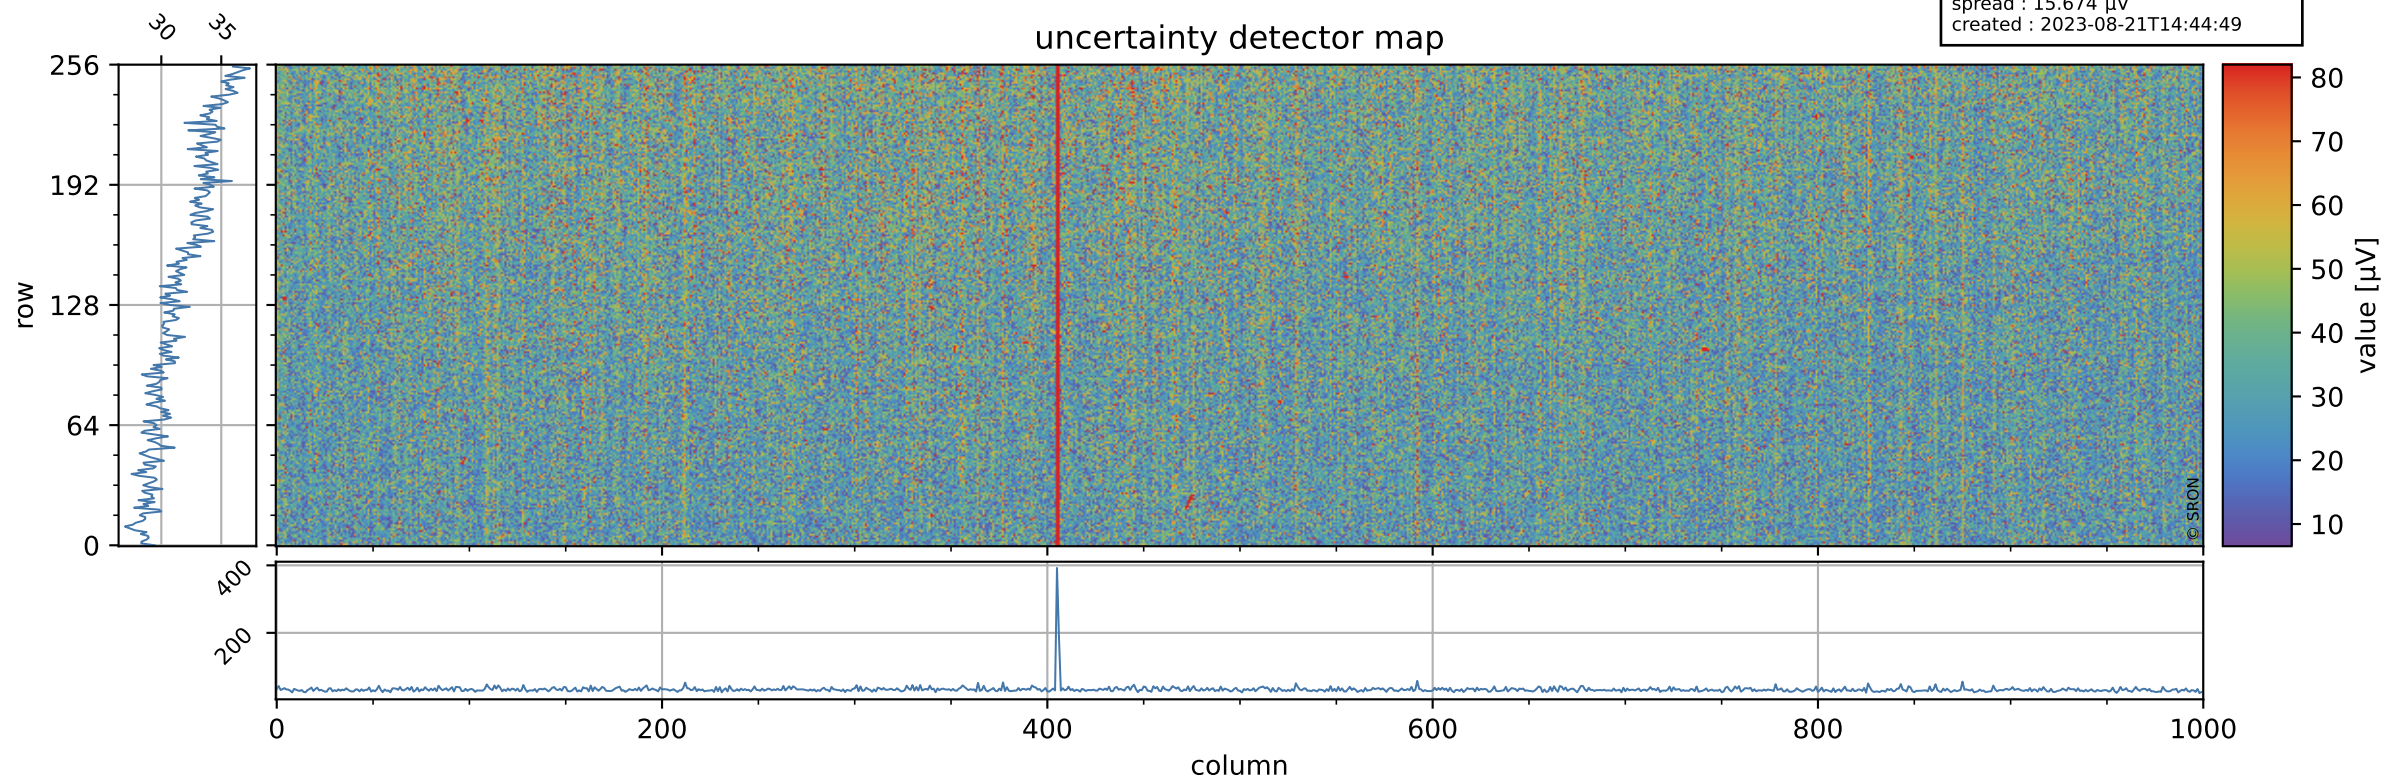

Tropomi SWIR offset (official)

orbits : 19 in [14557, 14602]
coverage : 2020-08-04 / 2020-08-07
median : 0.52592 V
spread : 0.035919 V
created : 2023-08-21T14:44:49

value detector map

Tropomi SWIR offset (official)

orbits : 19 in [14557, 14602]
coverage : 2020-08-04 / 2020-08-07
median : 31.846 μV
spread : 15.674 μV
created : 2023-08-21T14:44:49

Tropomi SWIR offset (official)

orbits : 19 in [14557, 14602]
coverage : 2020-08-04 / 2020-08-07
median : -0.097111 mV
spread : 0.3794 mV
created : 2023-08-21T14:44:49

value compared with SWIR offset CKD

Tropomi SWIR offset (official) ground-tracks of Sentinel-5P

orbits : 19 in [14557, 14602]
coverage : 2020-08-04 / 2020-08-07
created : 2023-08-21T14:44:50

Tropomi SWIR offset (official)

orbits : [2827, 14602]
coverage : 2018-04-30 / 2020-08-07
created : 2023-08-21T14:44:50

trend of detector median & temperatures