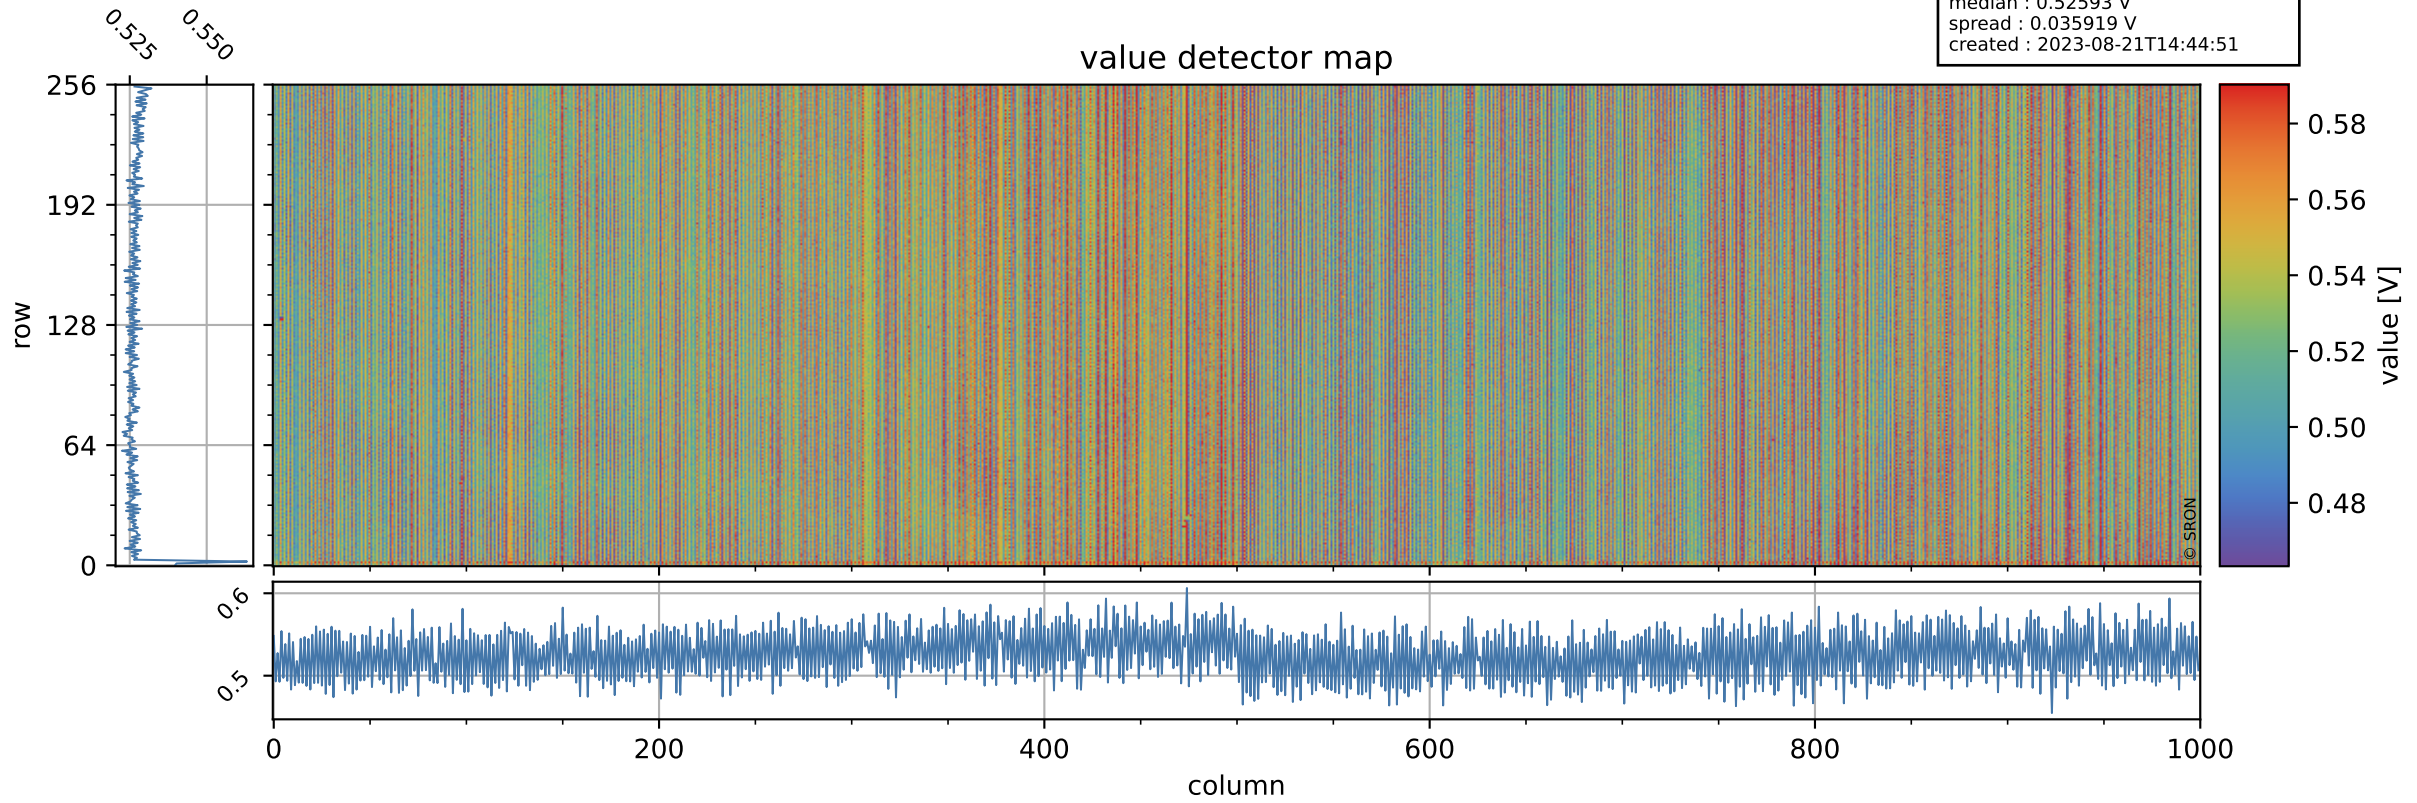

Tropomi SWIR offset (official)

orbits : 20 in [14572, 14617]
coverage : 2020-08-05 / 2020-08-08
median : 0.52593 V
spread : 0.035919 V
created : 2023-08-21T14:44:51

value detector map

Tropomi SWIR offset (official)

orbits : 20 in [14572, 14617]
coverage : 2020-08-05 / 2020-08-08
median : 30.923 μV
spread : 15.292 μV
created : 2023-08-21T14:44:52

Tropomi SWIR offset (official)

orbits : 20 in [14572, 14617]
coverage : 2020-08-05 / 2020-08-08
median : -0.094373 mV
spread : 0.38048 mV
created : 2023-08-21T14:44:52

value compared with SWIR offset CKD

Tropomi SWIR offset (official) ground-tracks of Sentinel-5P

orbits : 20 in [14572, 14617]
coverage : 2020-08-05 / 2020-08-08
created : 2023-08-21T14:44:53

Tropomi SWIR offset (official)

orbits : [2827, 14617]
coverage : 2018-04-30 / 2020-08-08
created : 2023-08-21T14:44:53

trend of detector median & temperatures