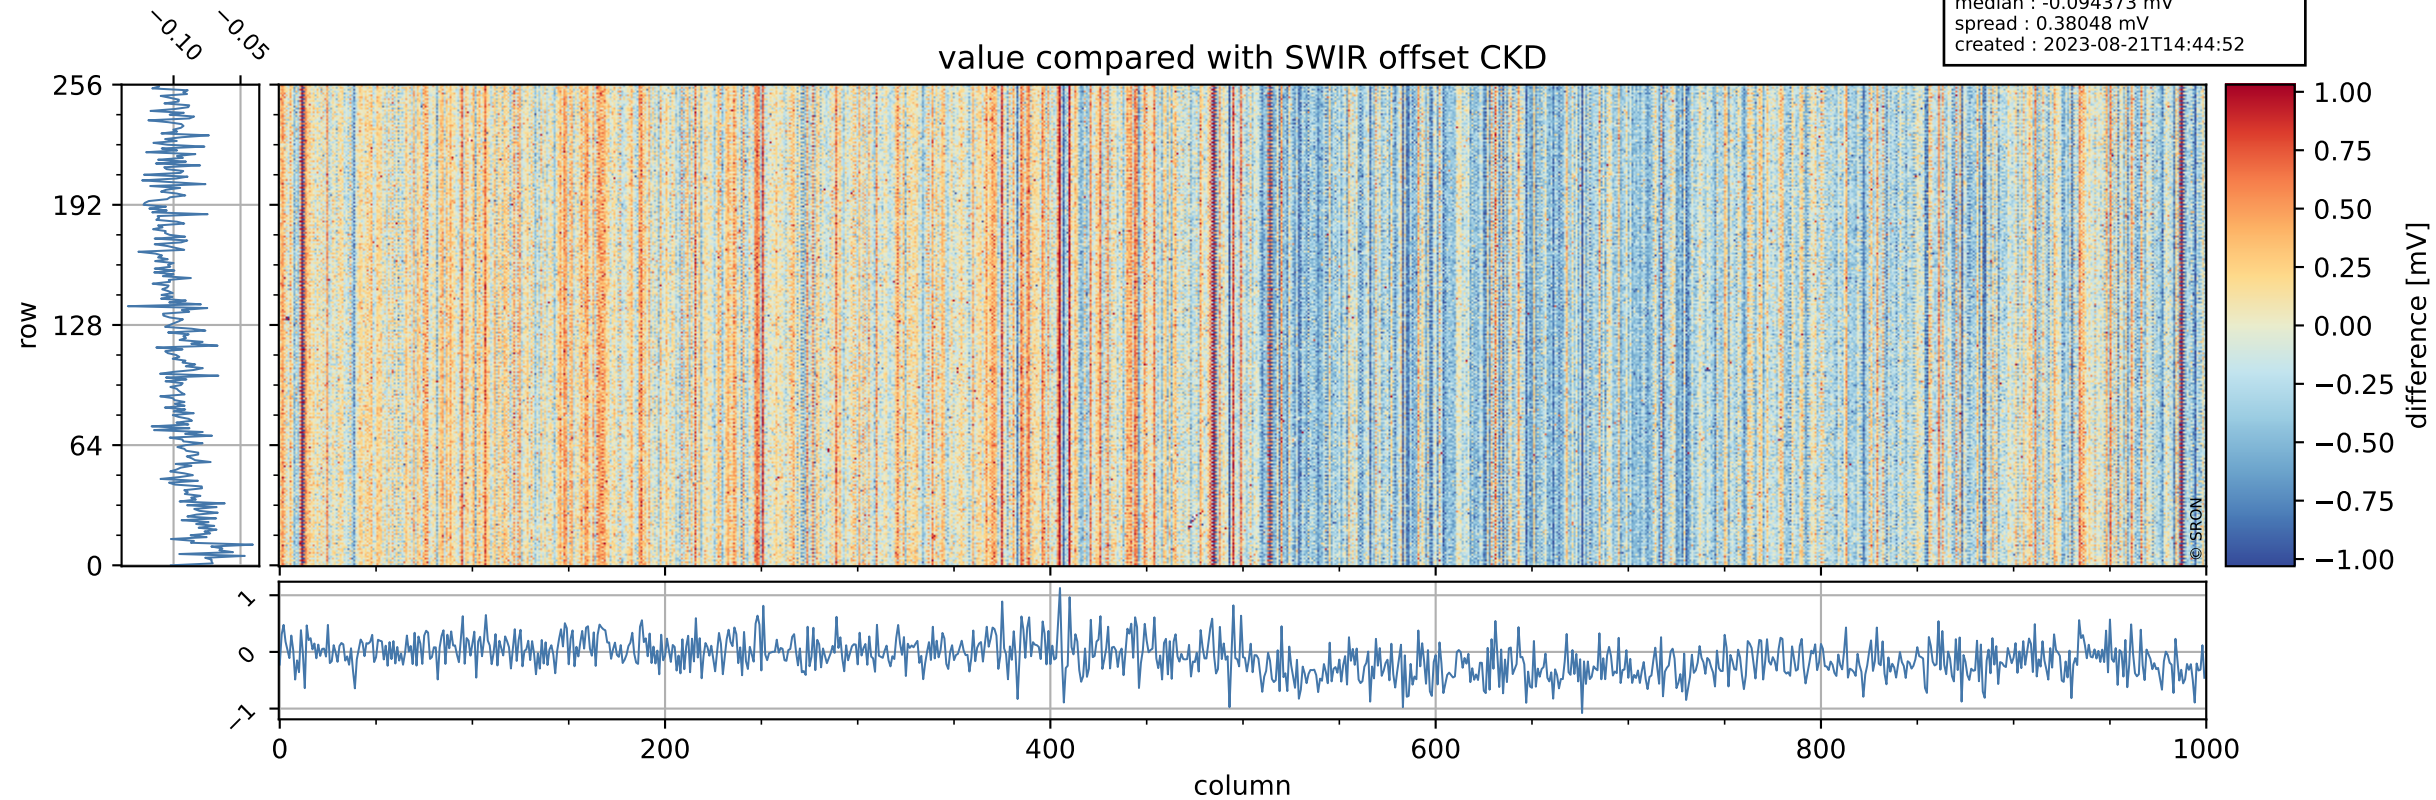

Tropomi SWIR offset (official)

orbits : 20 in [14572, 14617]
coverage : 2020-08-05 / 2020-08-08
median : 0.52593 V
spread : 0.035919 V
created : 2023-08-21T14:44:51

value detector map

Tropomi SWIR offset (official)

orbits : 20 in [14572, 14617]
coverage : 2020-08-05 / 2020-08-08
median : 30.923 μV
spread : 15.292 μV
created : 2023-08-21T14:44:52

Tropomi SWIR offset (official)

orbits : 20 in [14572, 14617]
coverage : 2020-08-05 / 2020-08-08
median : -0.094373 mV
spread : 0.38048 mV
created : 2023-08-21T14:44:52

value compared with SWIR offset CKD

Tropomi SWIR offset (official) ground-tracks of Sentinel-5P

orbits : 20 in [14572, 14617]
coverage : 2020-08-05 / 2020-08-08
created : 2023-08-21T14:44:53

Tropomi SWIR offset (official)

orbits : [2827, 14617]
coverage : 2018-04-30 / 2020-08-08
created : 2023-08-21T14:44:53

trend of detector median & temperatures