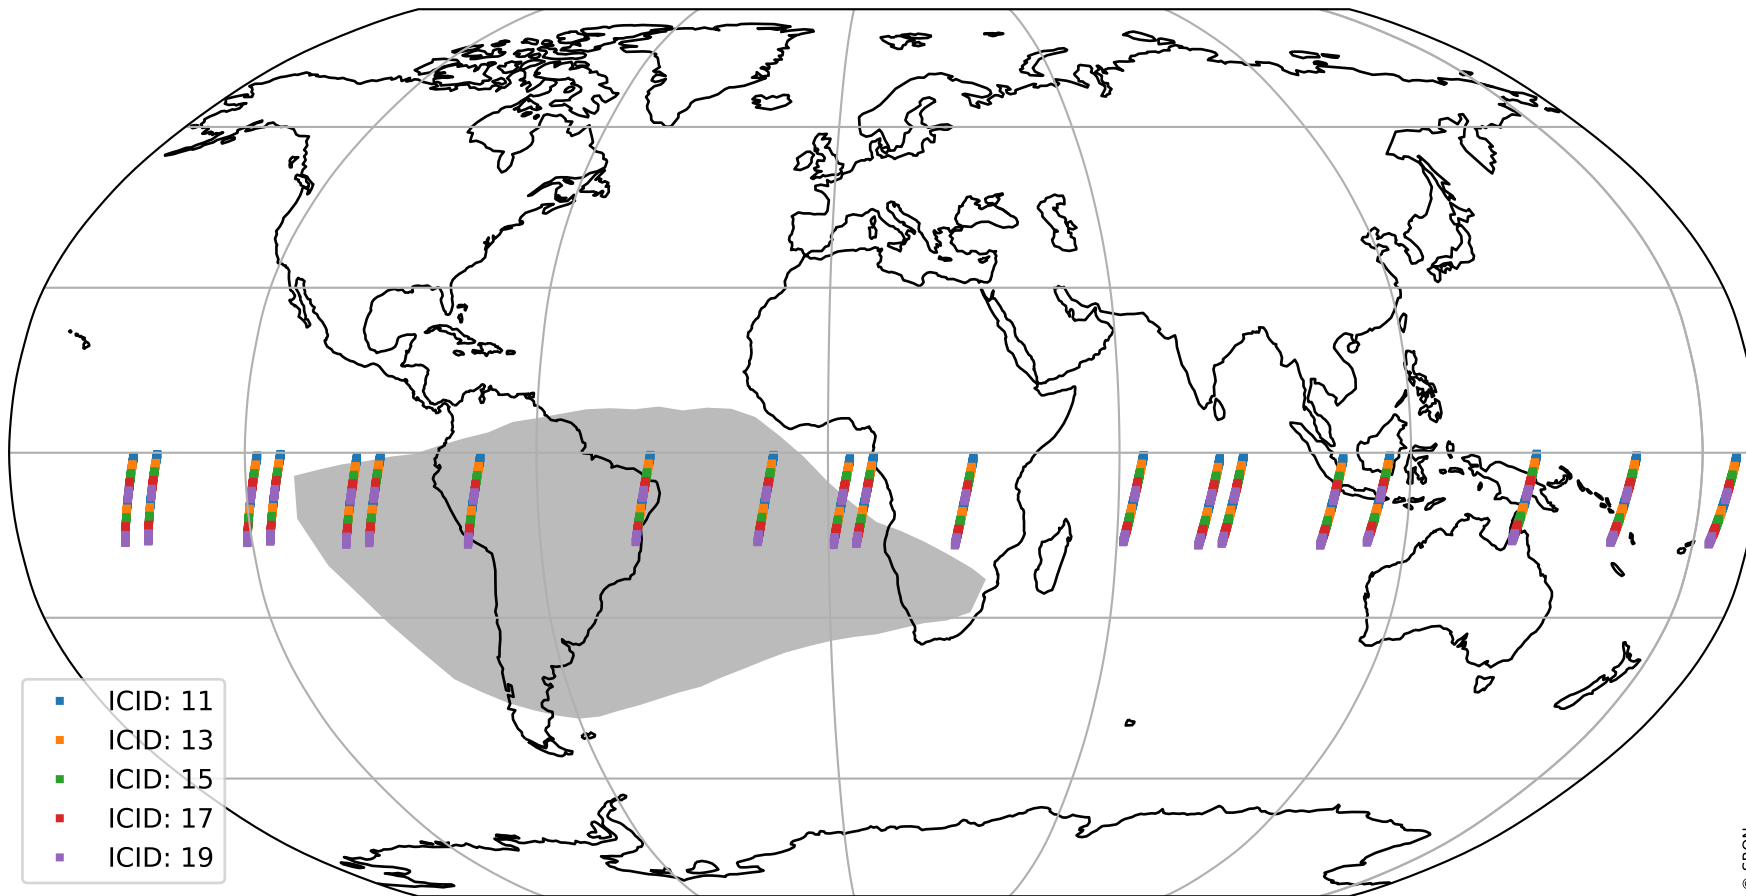

Tropomi SWIR offset (official)

orbits : 20 in [14572, 14617]
coverage : 2020-08-05 / 2020-08-08
median : 0.52593 V
spread : 0.035919 V
created : 2023-08-21T14:44:51

value detector map

Tropomi SWIR offset (official)

orbits : 20 in [14572, 14617]
coverage : 2020-08-05 / 2020-08-08
median : 30.923 μV
spread : 15.292 μV
created : 2023-08-21T14:44:52

Tropomi SWIR offset (official)

orbits : 20 in [14572, 14617]
coverage : 2020-08-05 / 2020-08-08
median : -0.094373 mV
spread : 0.38048 mV
created : 2023-08-21T14:44:52

value compared with SWIR offset CKD

Tropomi SWIR offset (official) ground-tracks of Sentinel-5P

orbits : 20 in [14572, 14617]
coverage : 2020-08-05 / 2020-08-08
created : 2023-08-21T14:44:53

Tropomi SWIR offset (official)

orbits : [2827, 14617]
coverage : 2018-04-30 / 2020-08-08
created : 2023-08-21T14:44:53

trend of detector median & temperatures