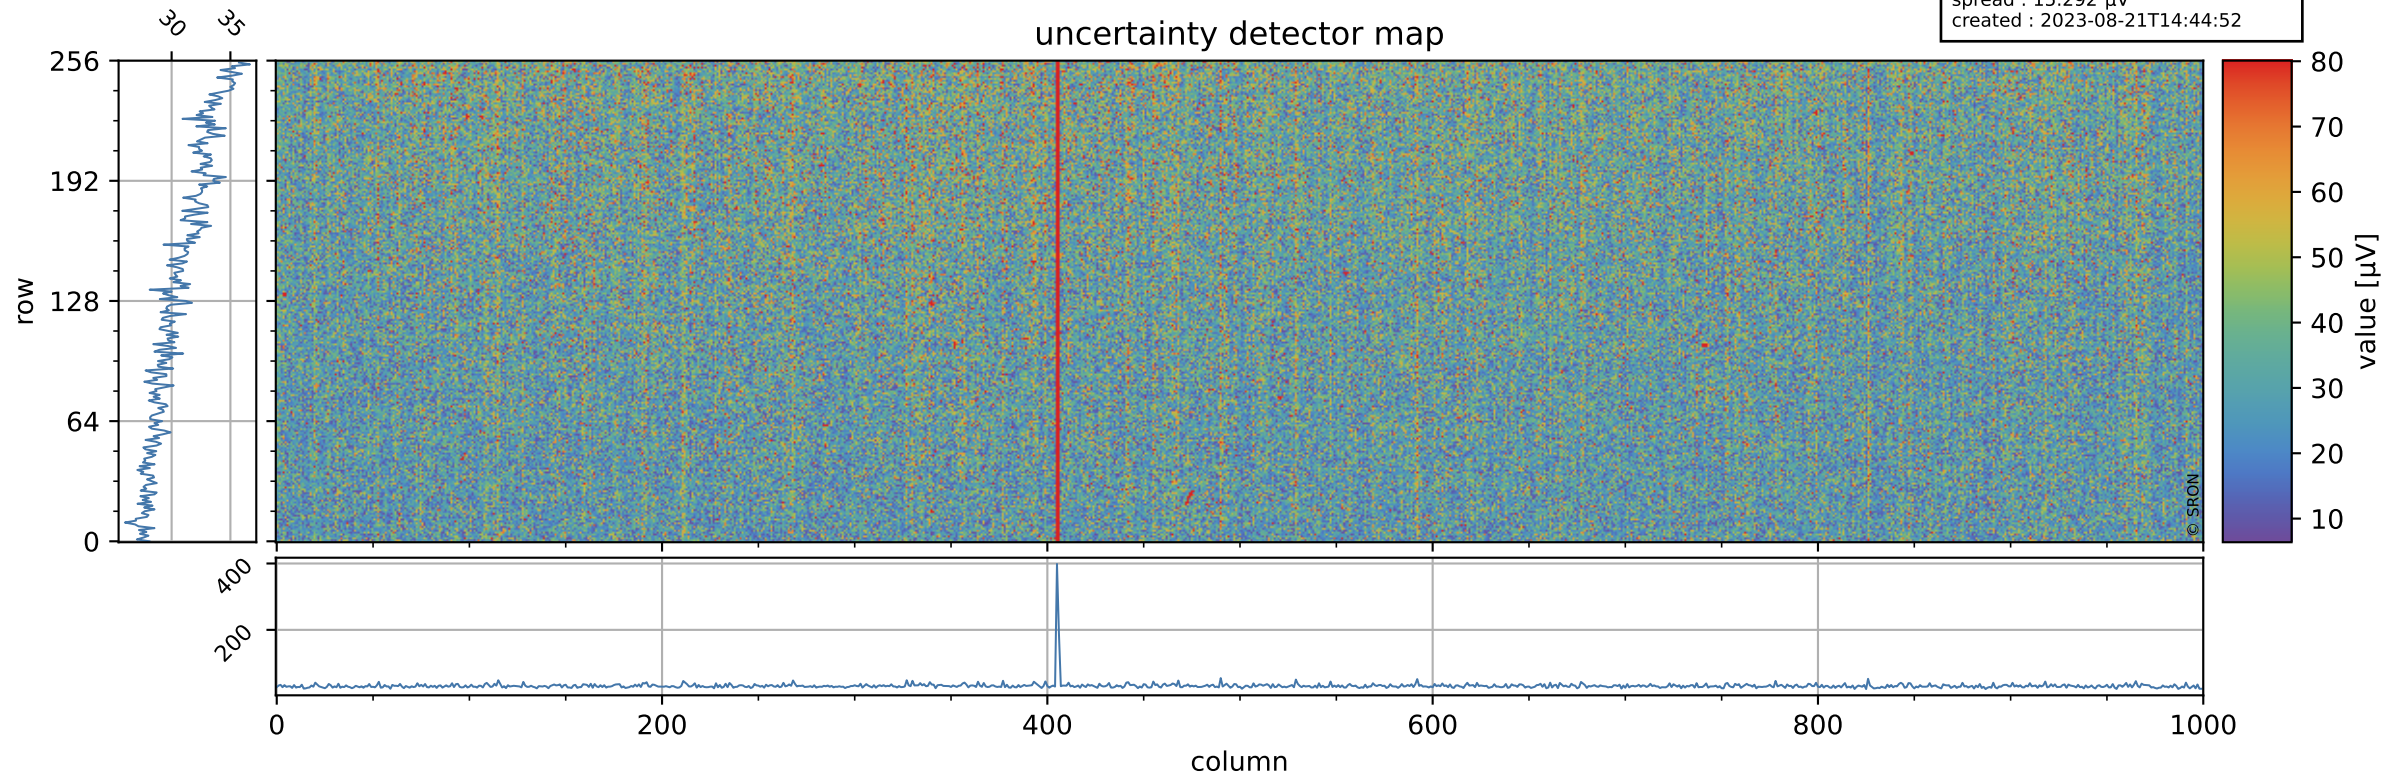

Tropomi SWIR offset (official)

orbits : 20 in [14572, 14617]
coverage : 2020-08-05 / 2020-08-08
median : 0.52593 V
spread : 0.035919 V
created : 2023-08-21T14:44:51

value detector map

Tropomi SWIR offset (official)

orbits : 20 in [14572, 14617]
coverage : 2020-08-05 / 2020-08-08
median : 30.923 μV
spread : 15.292 μV
created : 2023-08-21T14:44:52

Tropomi SWIR offset (official)

orbits : 20 in [14572, 14617]
coverage : 2020-08-05 / 2020-08-08
median : -0.094373 mV
spread : 0.38048 mV
created : 2023-08-21T14:44:52

value compared with SWIR offset CKD

Tropomi SWIR offset (official) ground-tracks of Sentinel-5P

orbits : 20 in [14572, 14617]
coverage : 2020-08-05 / 2020-08-08
created : 2023-08-21T14:44:53

Tropomi SWIR offset (official)

orbits : [2827, 14617]
coverage : 2018-04-30 / 2020-08-08
created : 2023-08-21T14:44:53

trend of detector median & temperatures