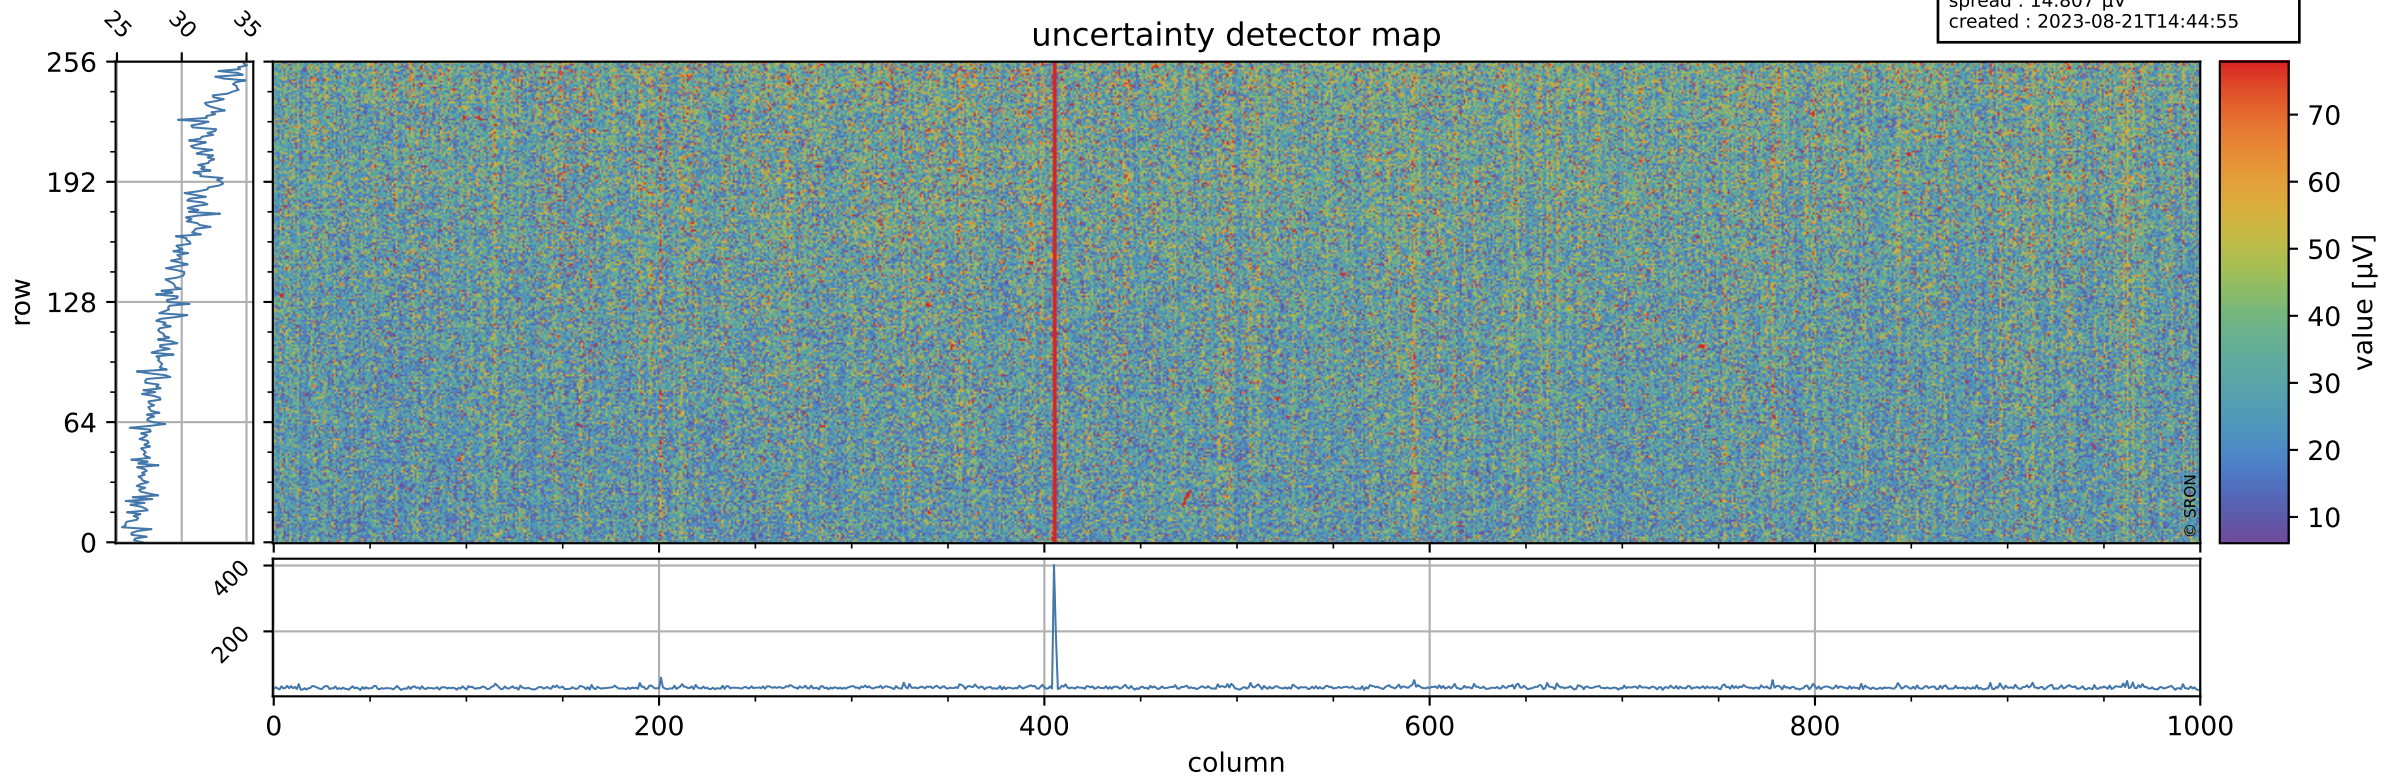

Tropomi SWIR offset (official)

orbits : 19 in [14587, 14632]
coverage : 2020-08-06 / 2020-08-09
median : 0.52593 V
spread : 0.035917 V
created : 2023-08-21T14:44:54

value detector map

Tropomi SWIR offset (official)

orbits : 19 in [14587, 14632]
coverage : 2020-08-06 / 2020-08-09
median : 29.857 μV
spread : 14.807 μV
created : 2023-08-21T14:44:55

Tropomi SWIR offset (official)

orbits : 19 in [14587, 14632]
coverage : 2020-08-06 / 2020-08-09
median : -0.088263 mV
spread : 0.37776 mV
created : 2023-08-21T14:44:55

value compared with SWIR offset CKD

Tropomi SWIR offset (official) ground-tracks of Sentinel-5P

orbits : 19 in [14587, 14632]
coverage : 2020-08-06 / 2020-08-09
created : 2023-08-21T14:44:55

Tropomi SWIR offset (official)

orbits : [2827, 14632]
coverage : 2018-04-30 / 2020-08-09
created : 2023-08-21T14:44:56

trend of detector median & temperatures