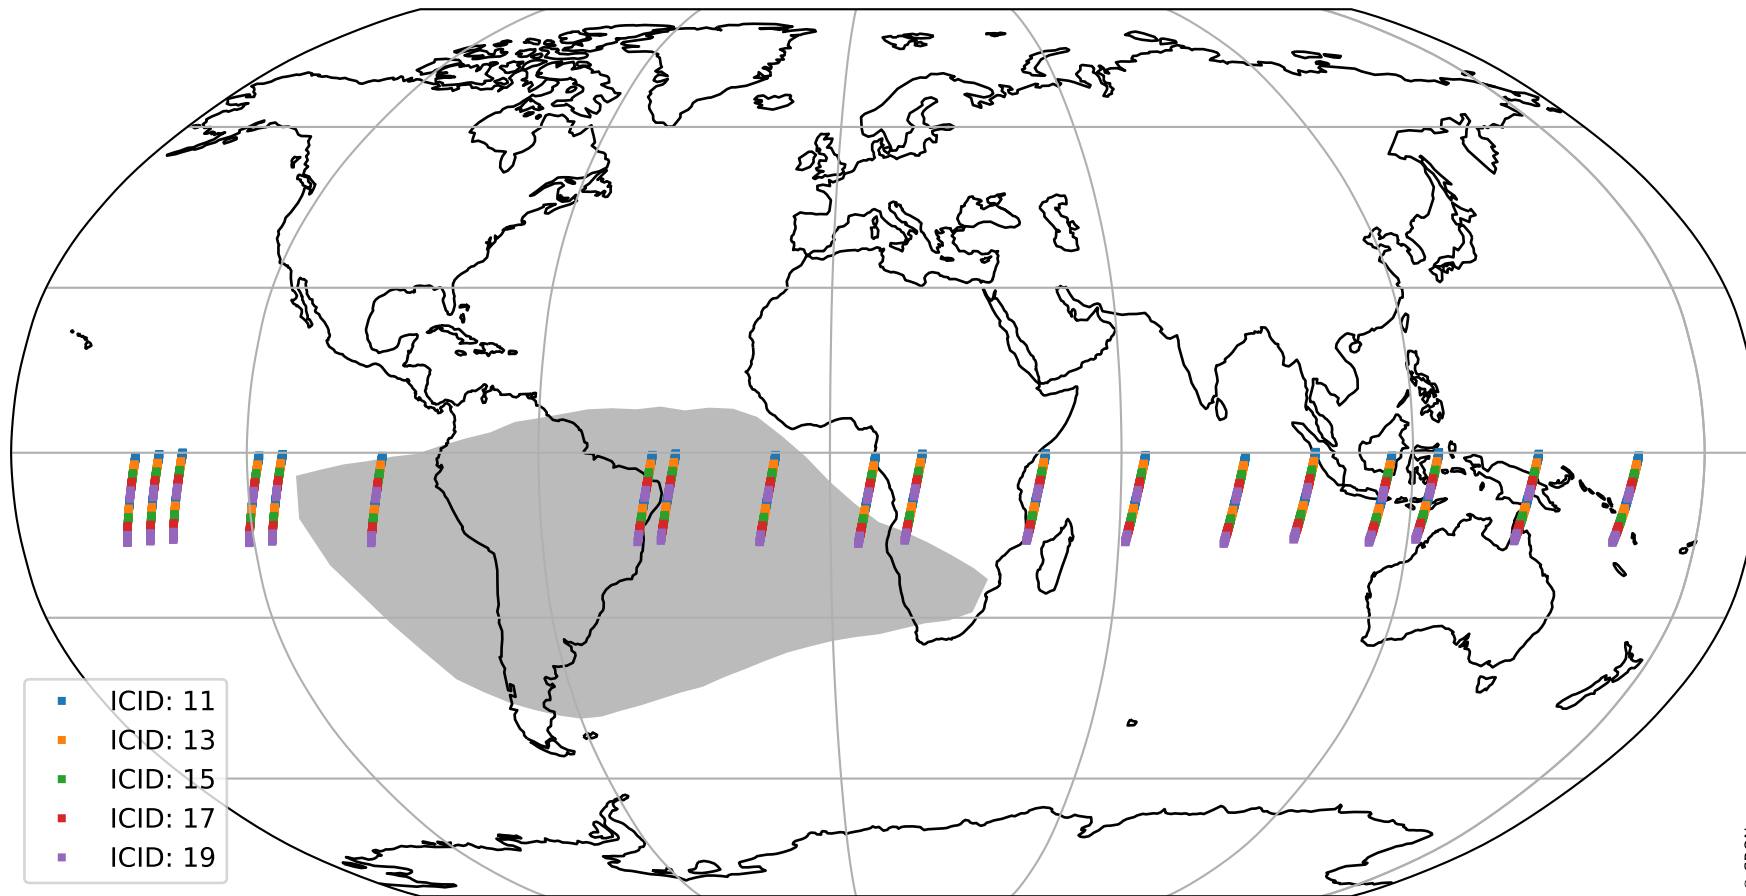

Tropomi SWIR offset (official)

orbits : 19 in [14587, 14632]
coverage : 2020-08-06 / 2020-08-09
median : 0.52593 V
spread : 0.035917 V
created : 2023-08-21T14:44:54

value detector map

Tropomi SWIR offset (official)

orbits : 19 in [14587, 14632]
coverage : 2020-08-06 / 2020-08-09
median : 29.857 μV
spread : 14.807 μV
created : 2023-08-21T14:44:55

Tropomi SWIR offset (official)

orbits : 19 in [14587, 14632]
coverage : 2020-08-06 / 2020-08-09
median : -0.088263 mV
spread : 0.37776 mV
created : 2023-08-21T14:44:55

value compared with SWIR offset CKD

Tropomi SWIR offset (official) ground-tracks of Sentinel-5P

orbits : 19 in [14587, 14632]
coverage : 2020-08-06 / 2020-08-09
created : 2023-08-21T14:44:55

Tropomi SWIR offset (official)

orbits : [2827, 14632]
coverage : 2018-04-30 / 2020-08-09
created : 2023-08-21T14:44:56

trend of detector median & temperatures