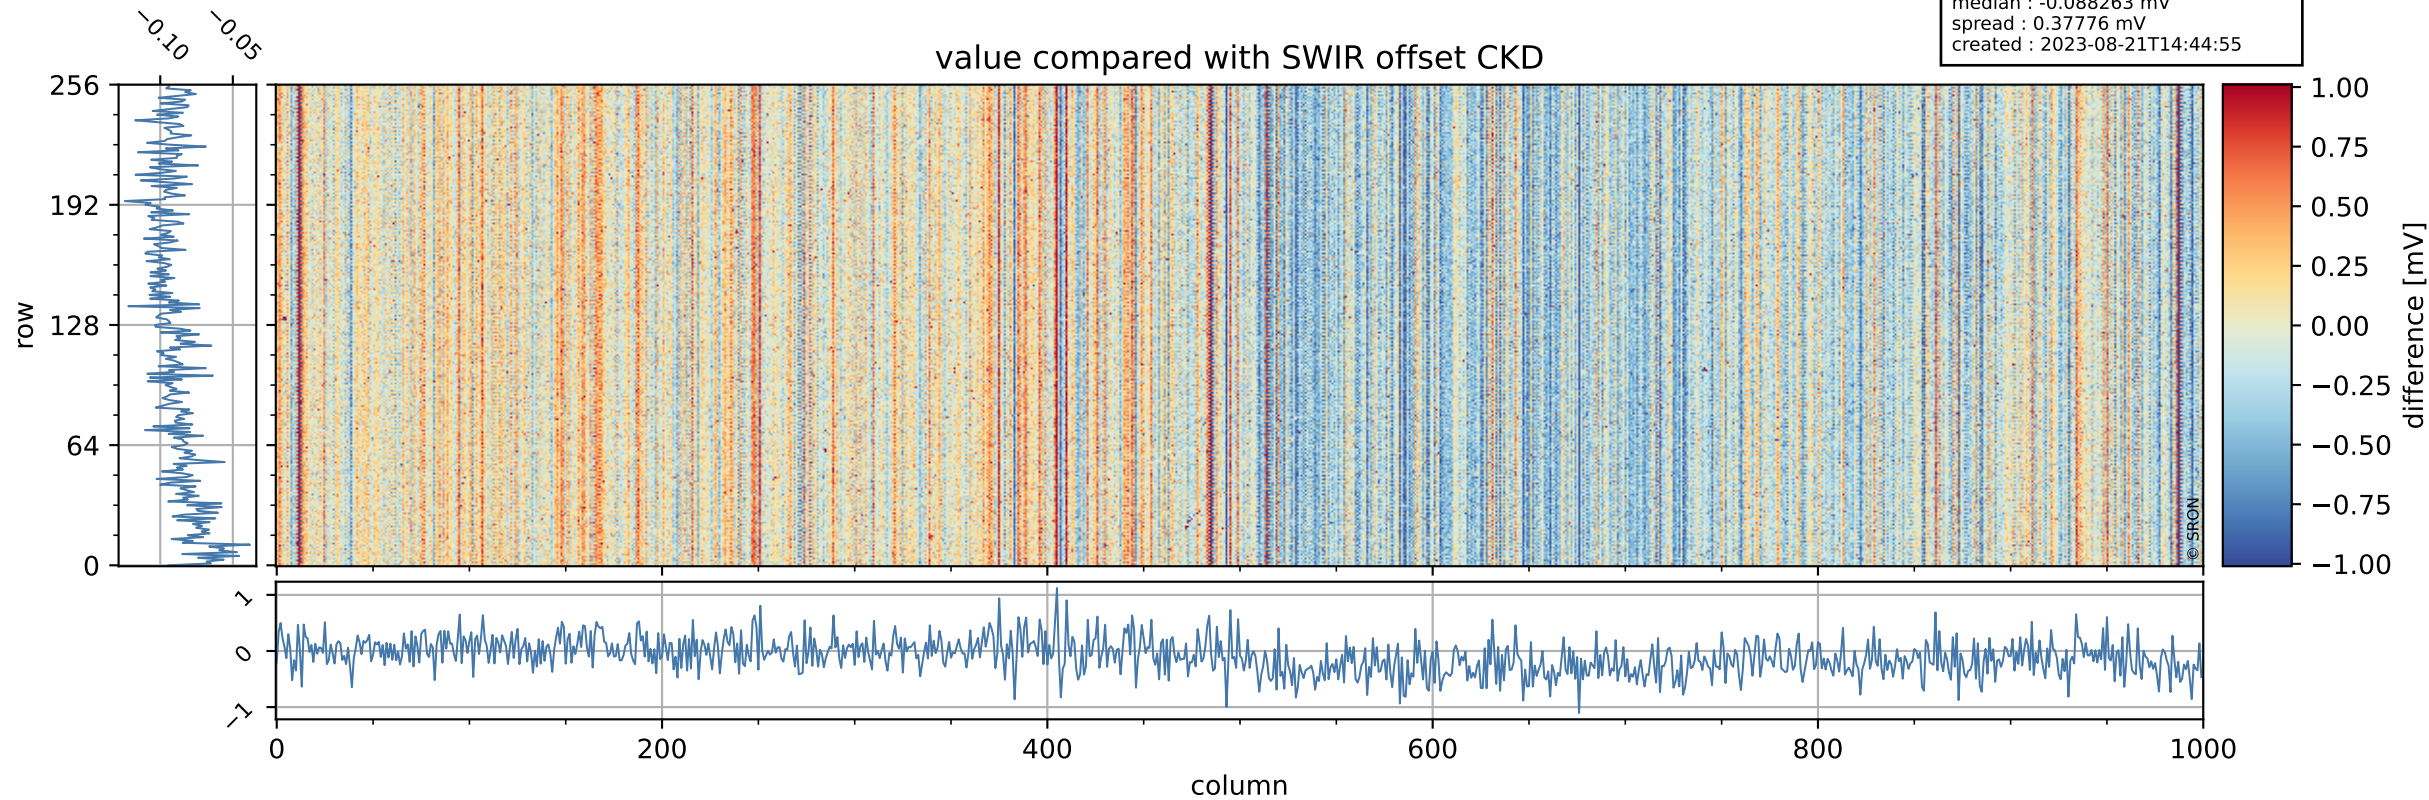

Tropomi SWIR offset (official)

orbits : 19 in [14587, 14632]
coverage : 2020-08-06 / 2020-08-09
median : 0.52593 V
spread : 0.035917 V
created : 2023-08-21T14:44:54

value detector map

Tropomi SWIR offset (official)

orbits : 19 in [14587, 14632]
coverage : 2020-08-06 / 2020-08-09
median : 29.857 μV
spread : 14.807 μV
created : 2023-08-21T14:44:55

Tropomi SWIR offset (official)

orbits : 19 in [14587, 14632]
coverage : 2020-08-06 / 2020-08-09
median : -0.088263 mV
spread : 0.37776 mV
created : 2023-08-21T14:44:55

value compared with SWIR offset CKD

Tropomi SWIR offset (official) ground-tracks of Sentinel-5P

orbits : 19 in [14587, 14632]
coverage : 2020-08-06 / 2020-08-09
created : 2023-08-21T14:44:55

Tropomi SWIR offset (official)

orbits : [2827, 14632]
coverage : 2018-04-30 / 2020-08-09
created : 2023-08-21T14:44:56

trend of detector median & temperatures