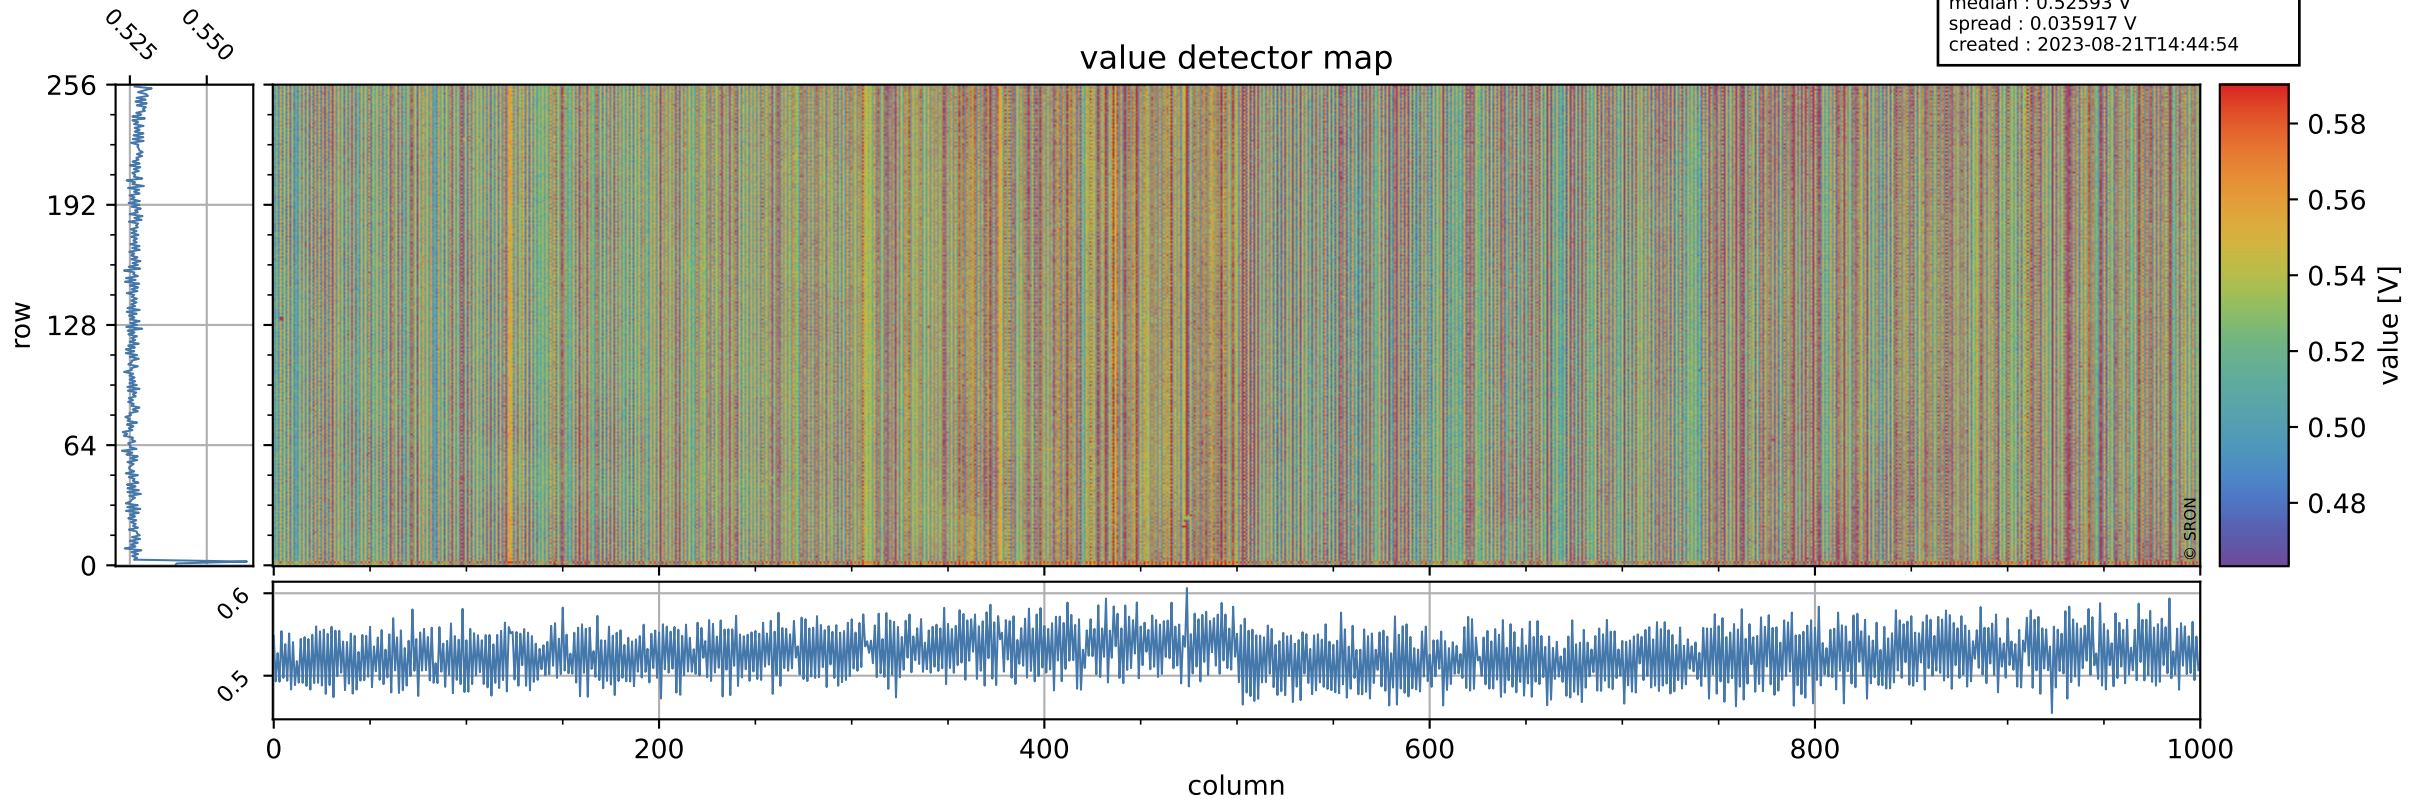

Tropomi SWIR offset (official)

orbits : 19 in [14587, 14632]
coverage : 2020-08-06 / 2020-08-09
median : 0.52593 V
spread : 0.035917 V
created : 2023-08-21T14:44:54

value detector map

Tropomi SWIR offset (official)

orbits : 19 in [14587, 14632]
coverage : 2020-08-06 / 2020-08-09
median : 29.857 μV
spread : 14.807 μV
created : 2023-08-21T14:44:55

Tropomi SWIR offset (official)

orbits : 19 in [14587, 14632]
coverage : 2020-08-06 / 2020-08-09
median : -0.088263 mV
spread : 0.37776 mV
created : 2023-08-21T14:44:55

value compared with SWIR offset CKD

Tropomi SWIR offset (official) ground-tracks of Sentinel-5P

orbits : 19 in [14587, 14632]
coverage : 2020-08-06 / 2020-08-09
created : 2023-08-21T14:44:55

Tropomi SWIR offset (official)

orbits : [2827, 14632]
coverage : 2018-04-30 / 2020-08-09
created : 2023-08-21T14:44:56

trend of detector median & temperatures