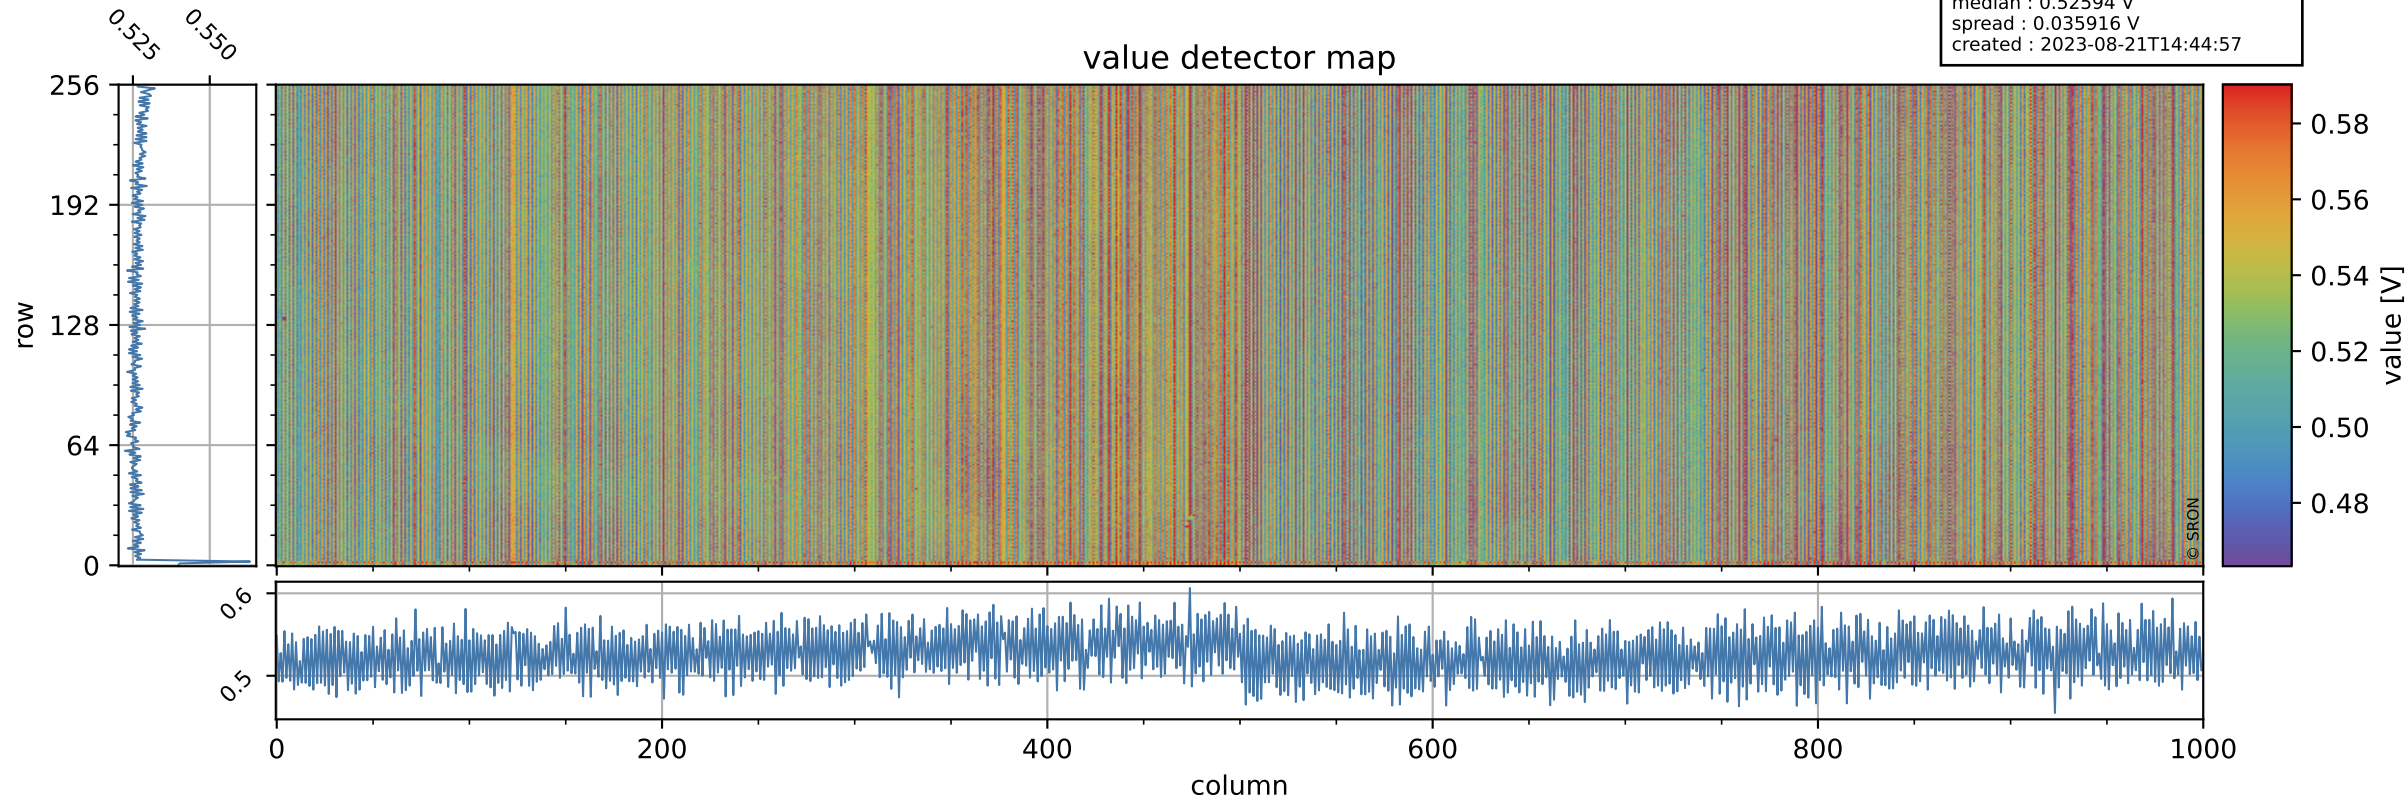

Tropomi SWIR offset (official)

orbits : 20 in [14602, 14647]
coverage : 2020-08-07 / 2020-08-10
median : 0.52594 V
spread : 0.035916 V
created : 2023-08-21T14:44:57

value detector map

Tropomi SWIR offset (official)

orbits : 20 in [14602, 14647]
coverage : 2020-08-07 / 2020-08-10
median : 28.749 μV
spread : 14.376 μV
created : 2023-08-21T14:44:57

Tropomi SWIR offset (official)

orbits : 20 in [14602, 14647]
coverage : 2020-08-07 / 2020-08-10
median : -0.082833 mV
spread : 0.38059 mV
created : 2023-08-21T14:44:58

value compared with SWIR offset CKD

Tropomi SWIR offset (official) ground-tracks of Sentinel-5P

orbits : 20 in [14602, 14647]
coverage : 2020-08-07 / 2020-08-10
created : 2023-08-21T14:44:58

Tropomi SWIR offset (official)

orbits : [2827, 14647]
coverage : 2018-04-30 / 2020-08-10
created : 2023-08-21T14:44:59

trend of detector median & temperatures