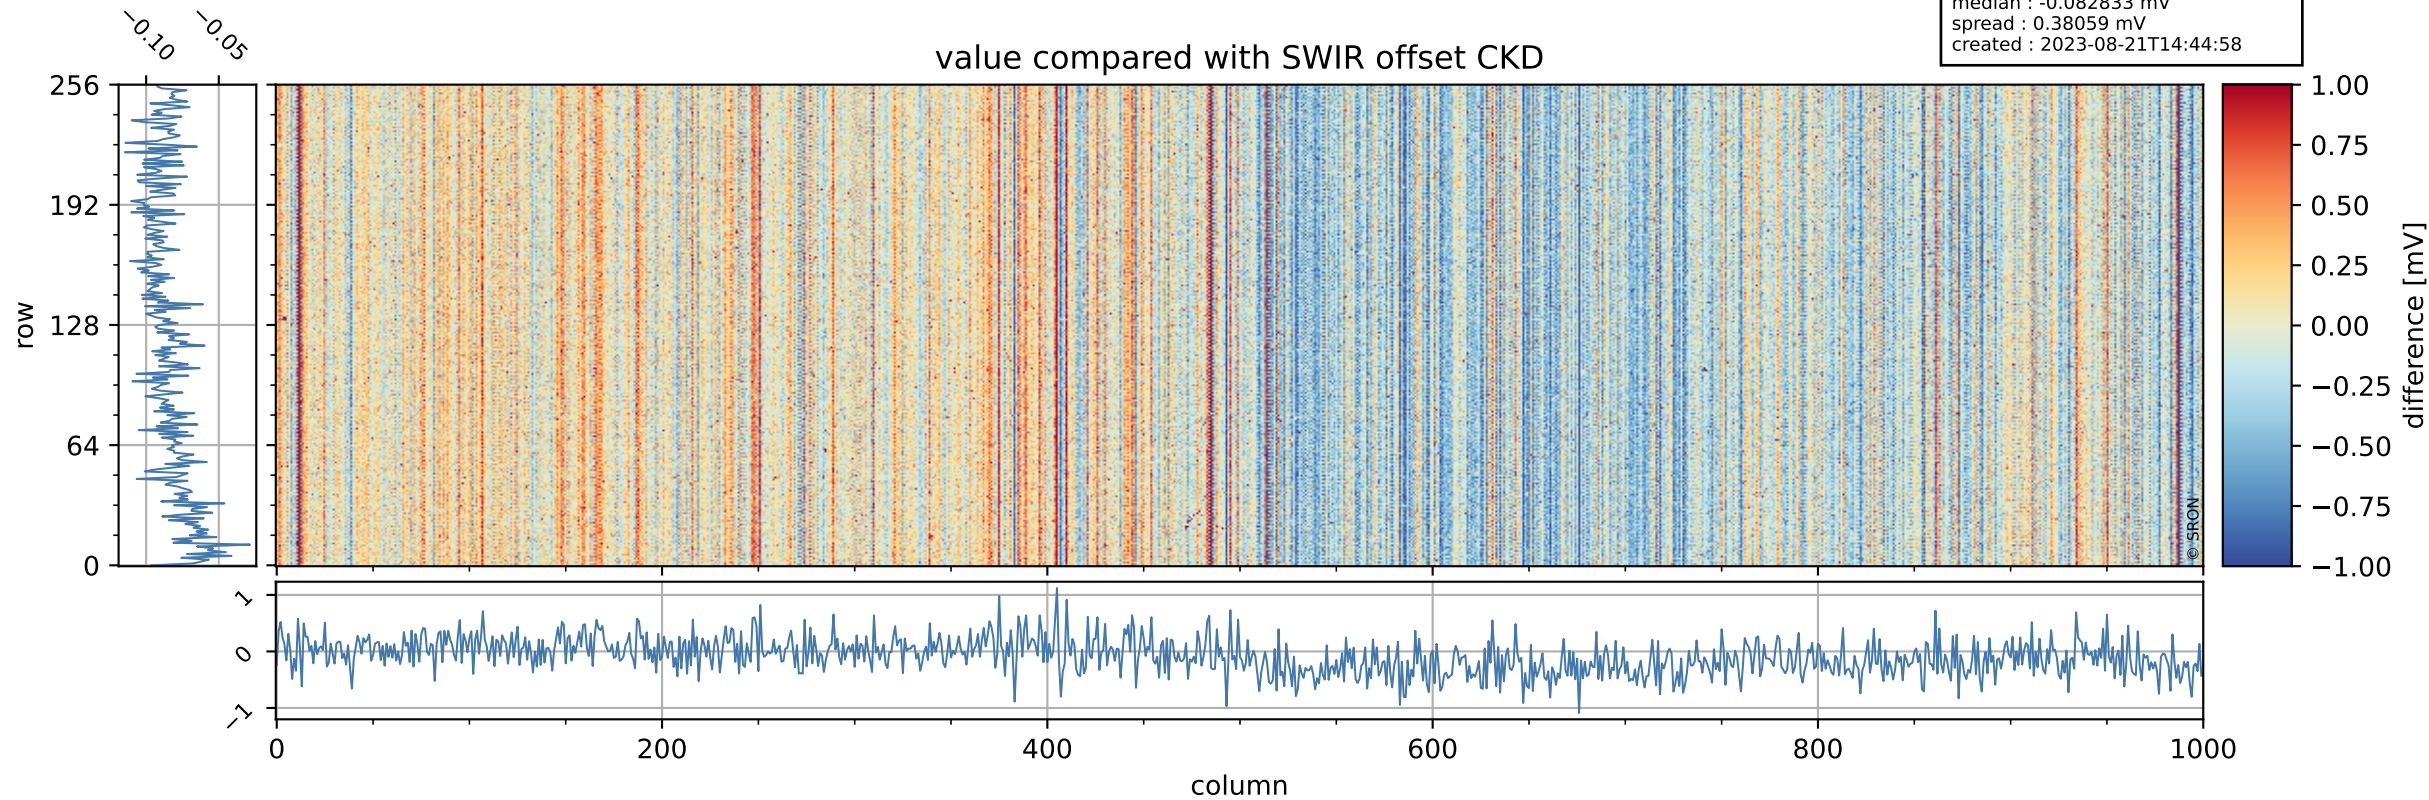

Tropomi SWIR offset (official)

orbits : 20 in [14602, 14647]
coverage : 2020-08-07 / 2020-08-10
median : 0.52594 V
spread : 0.035916 V
created : 2023-08-21T14:44:57

value detector map

Tropomi SWIR offset (official)

orbits : 20 in [14602, 14647]
coverage : 2020-08-07 / 2020-08-10
median : 28.749 μV
spread : 14.376 μV
created : 2023-08-21T14:44:57

Tropomi SWIR offset (official)

orbits : 20 in [14602, 14647]
coverage : 2020-08-07 / 2020-08-10
median : -0.082833 mV
spread : 0.38059 mV
created : 2023-08-21T14:44:58

value compared with SWIR offset CKD

Tropomi SWIR offset (official) ground-tracks of Sentinel-5P

orbits : 20 in [14602, 14647]
coverage : 2020-08-07 / 2020-08-10
created : 2023-08-21T14:44:58

Tropomi SWIR offset (official)

orbits : [2827, 14647]
coverage : 2018-04-30 / 2020-08-10
created : 2023-08-21T14:44:59

trend of detector median & temperatures