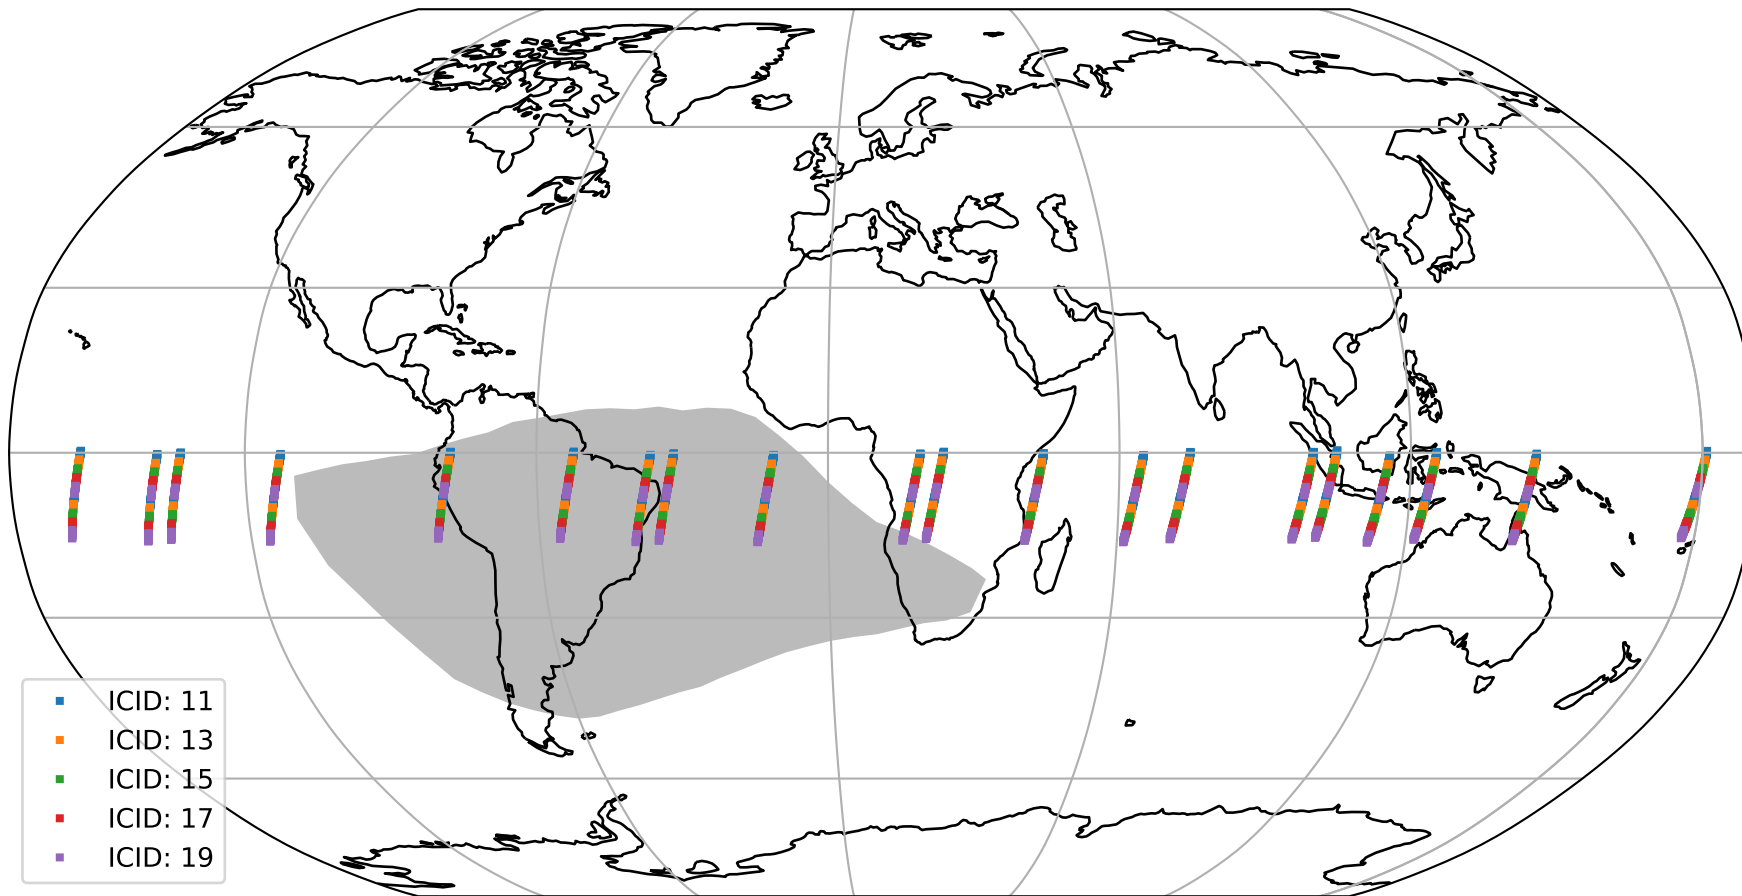

Tropomi SWIR offset (official)

orbits : 20 in [14602, 14647]
coverage : 2020-08-07 / 2020-08-10
median : 0.52594 V
spread : 0.035916 V
created : 2023-08-21T14:44:57

value detector map

Tropomi SWIR offset (official)

orbits : 20 in [14602, 14647]
coverage : 2020-08-07 / 2020-08-10
median : 28.749 μV
spread : 14.376 μV
created : 2023-08-21T14:44:57

Tropomi SWIR offset (official)

orbits : 20 in [14602, 14647]
coverage : 2020-08-07 / 2020-08-10
median : -0.082833 mV
spread : 0.38059 mV
created : 2023-08-21T14:44:58

value compared with SWIR offset CKD

Tropomi SWIR offset (official) ground-tracks of Sentinel-5P

orbits : 20 in [14602, 14647]
coverage : 2020-08-07 / 2020-08-10
created : 2023-08-21T14:44:58

Tropomi SWIR offset (official)

orbits : [2827, 14647]
coverage : 2018-04-30 / 2020-08-10
created : 2023-08-21T14:44:59

trend of detector median & temperatures