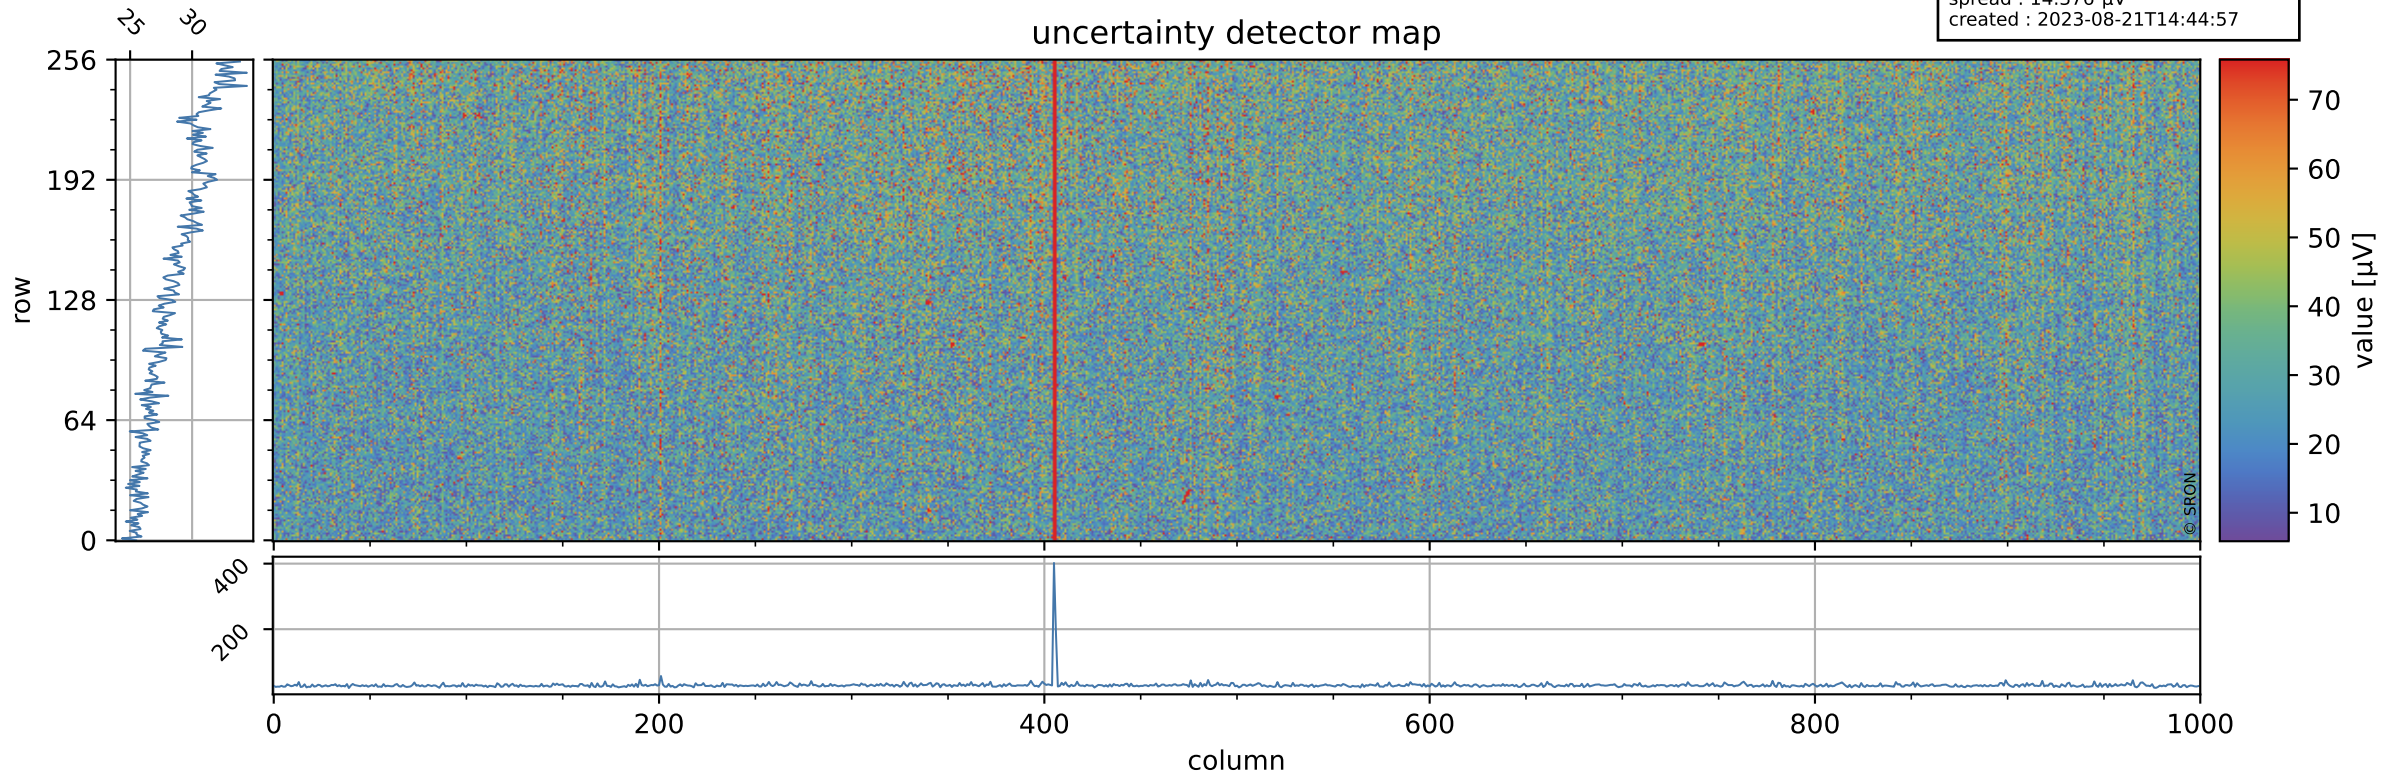

Tropomi SWIR offset (official)

orbits : 20 in [14602, 14647]
coverage : 2020-08-07 / 2020-08-10
median : 0.52594 V
spread : 0.035916 V
created : 2023-08-21T14:44:57

value detector map

Tropomi SWIR offset (official)

orbits : 20 in [14602, 14647]
coverage : 2020-08-07 / 2020-08-10
median : 28.749 μV
spread : 14.376 μV
created : 2023-08-21T14:44:57

Tropomi SWIR offset (official)

orbits : 20 in [14602, 14647]
coverage : 2020-08-07 / 2020-08-10
median : -0.082833 mV
spread : 0.38059 mV
created : 2023-08-21T14:44:58

value compared with SWIR offset CKD

Tropomi SWIR offset (official) ground-tracks of Sentinel-5P

orbits : 20 in [14602, 14647]
coverage : 2020-08-07 / 2020-08-10
created : 2023-08-21T14:44:58

Tropomi SWIR offset (official)

orbits : [2827, 14647]
coverage : 2018-04-30 / 2020-08-10
created : 2023-08-21T14:44:59

trend of detector median & temperatures