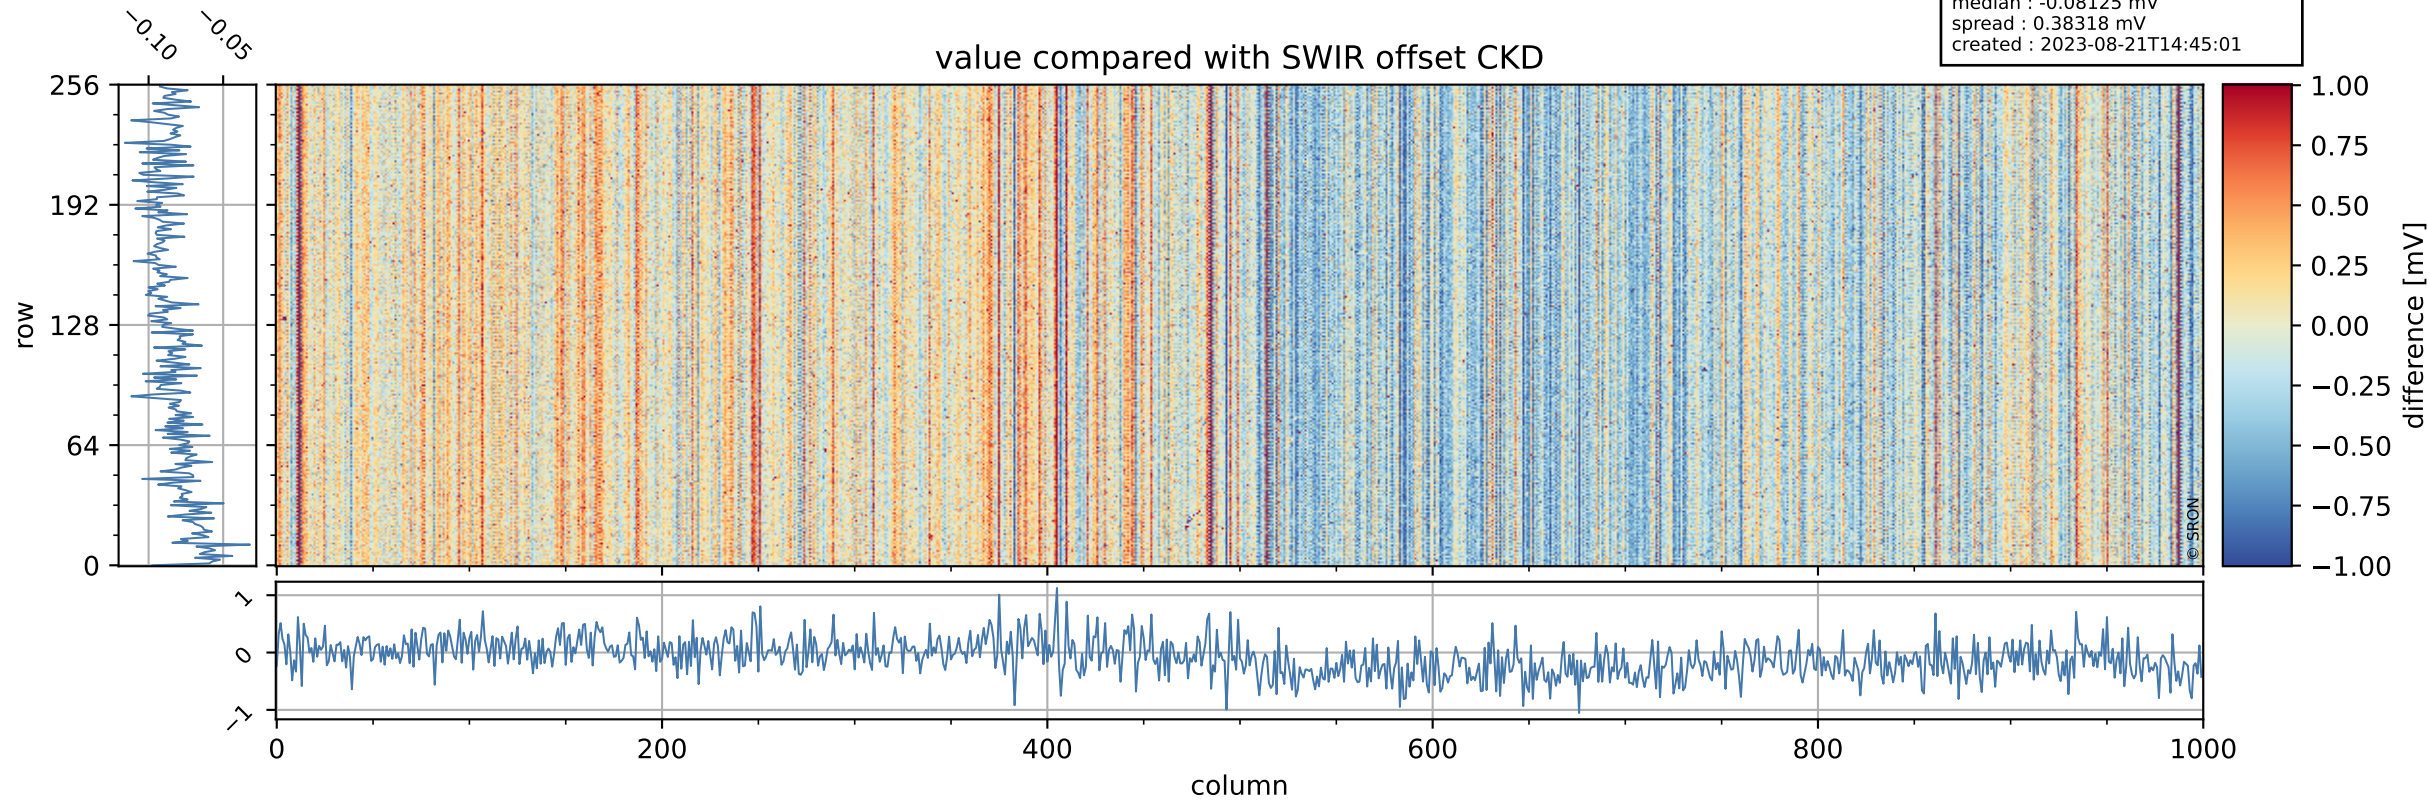

Tropomi SWIR offset (official)

orbits : 19 in [14617, 14662]
coverage : 2020-08-08 / 2020-08-11
median : 0.52594 V
spread : 0.035915 V
created : 2023-08-21T14:45:00

value detector map

Tropomi SWIR offset (official)

orbits : 19 in [14617, 14662]
coverage : 2020-08-08 / 2020-08-11
median : 29.294 μV
spread : 14.547 μV
created : 2023-08-21T14:45:00

Tropomi SWIR offset (official)

orbits : 19 in [14617, 14662]
coverage : 2020-08-08 / 2020-08-11
median : -0.08125 mV
spread : 0.38318 mV
created : 2023-08-21T14:45:01

value compared with SWIR offset CKD

Tropomi SWIR offset (official) ground-tracks of Sentinel-5P

orbits : 19 in [14617, 14662]
coverage : 2020-08-08 / 2020-08-11
created : 2023-08-21T14:45:01

Tropomi SWIR offset (official)

orbits : [2827, 14662]
coverage : 2018-04-30 / 2020-08-11
created : 2023-08-21T14:45:02

trend of detector median & temperatures