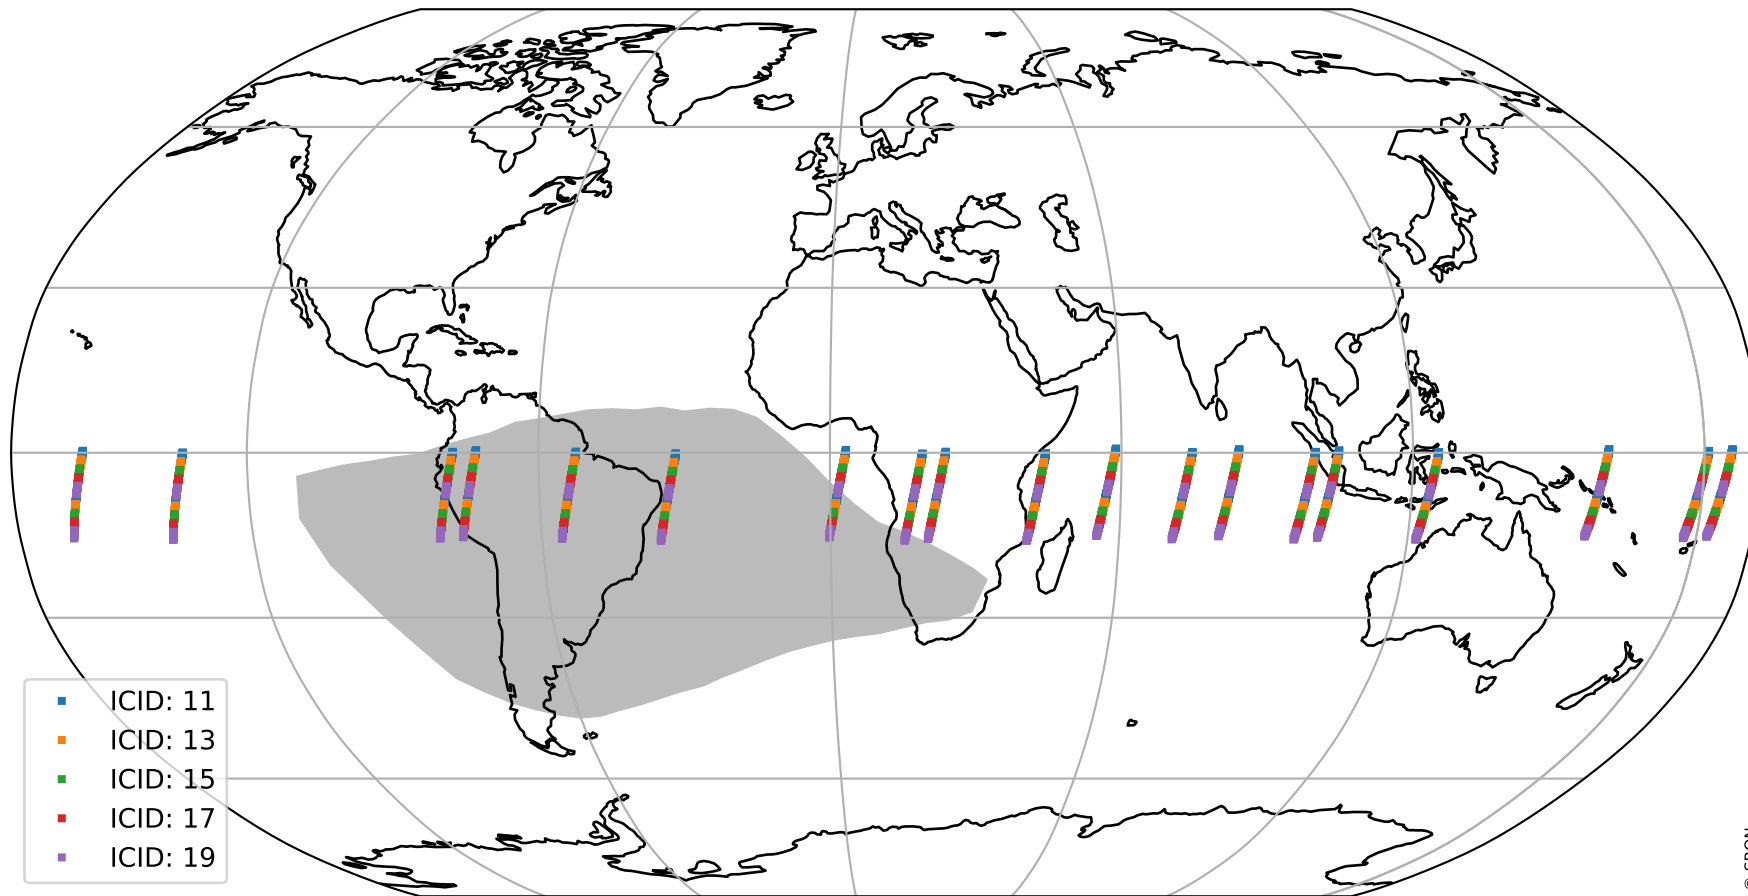

Tropomi SWIR offset (official)

orbits : 19 in [14617, 14662]
coverage : 2020-08-08 / 2020-08-11
median : 0.52594 V
spread : 0.035915 V
created : 2023-08-21T14:45:00

value detector map

Tropomi SWIR offset (official)

orbits : 19 in [14617, 14662]
coverage : 2020-08-08 / 2020-08-11
median : 29.294 μV
spread : 14.547 μV
created : 2023-08-21T14:45:00

Tropomi SWIR offset (official)

orbits : 19 in [14617, 14662]
coverage : 2020-08-08 / 2020-08-11
median : -0.08125 mV
spread : 0.38318 mV
created : 2023-08-21T14:45:01

value compared with SWIR offset CKD

Tropomi SWIR offset (official) ground-tracks of Sentinel-5P

orbits : 19 in [14617, 14662]
coverage : 2020-08-08 / 2020-08-11
created : 2023-08-21T14:45:01

Tropomi SWIR offset (official)

orbits : [2827, 14662]
coverage : 2018-04-30 / 2020-08-11
created : 2023-08-21T14:45:02

trend of detector median & temperatures