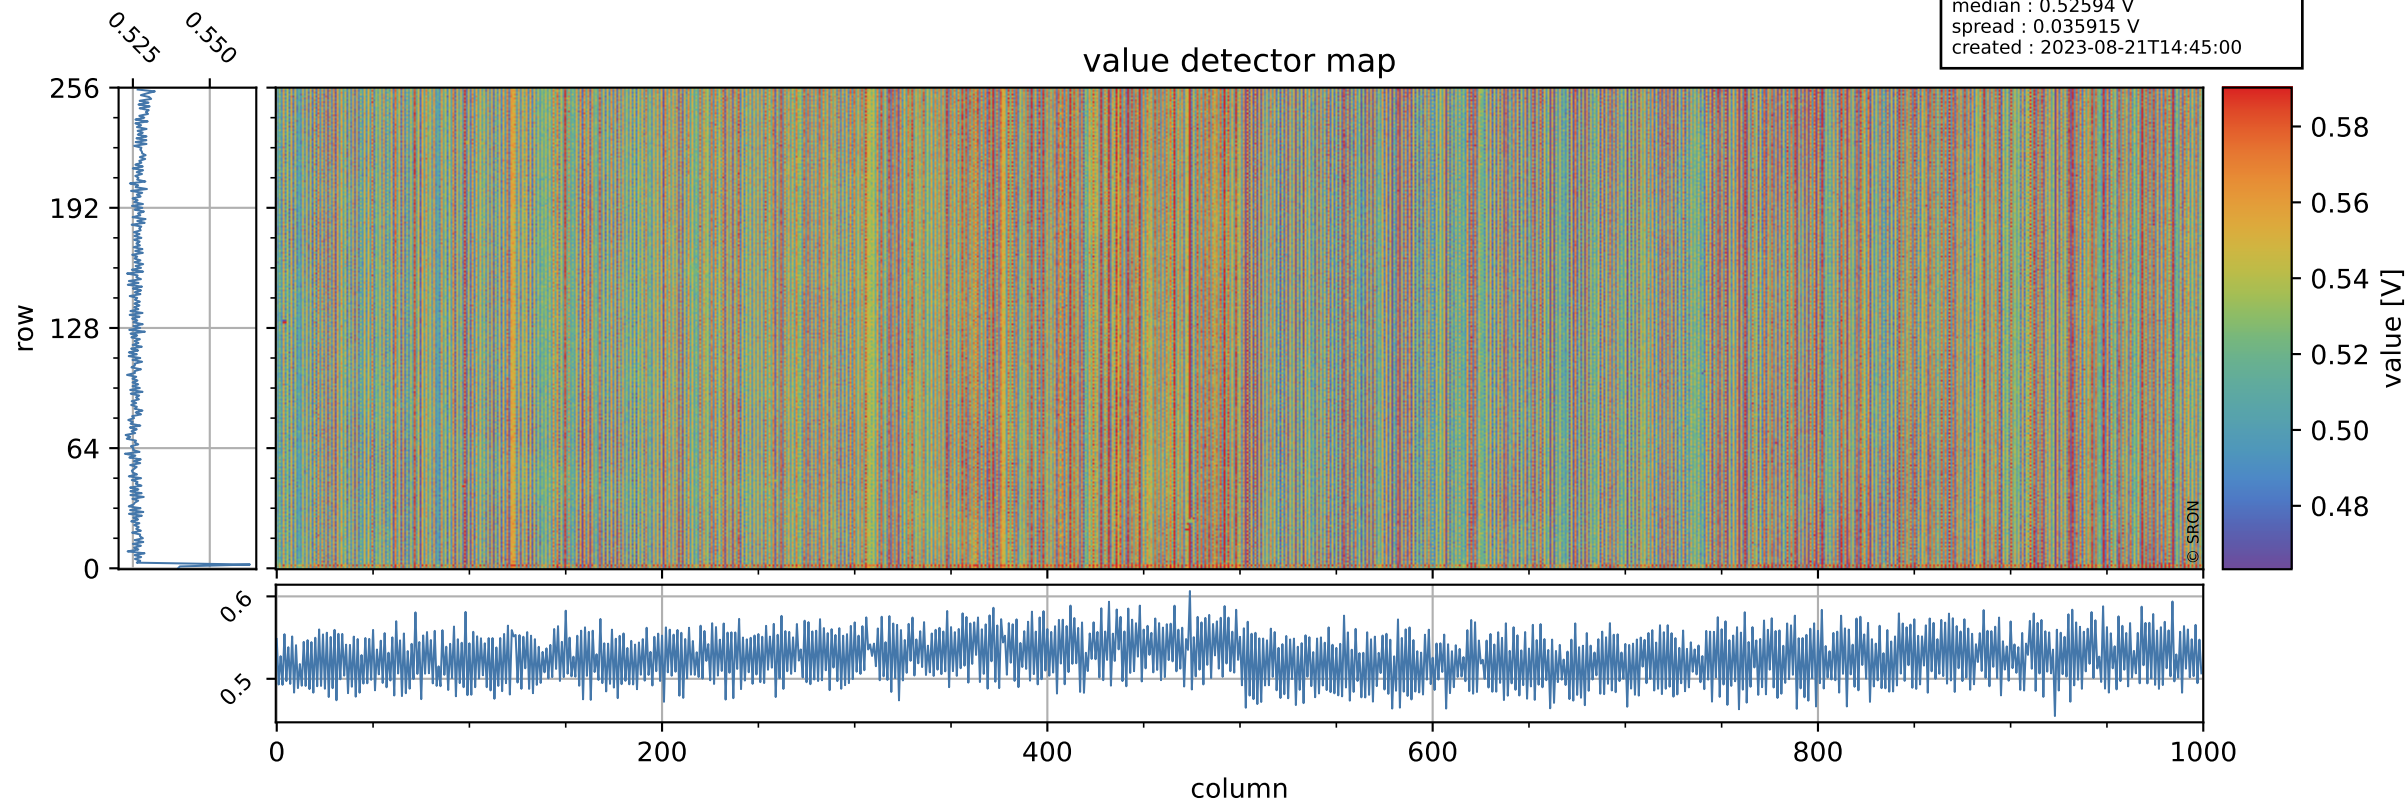

Tropomi SWIR offset (official)

orbits : 19 in [14617, 14662]
coverage : 2020-08-08 / 2020-08-11
median : 0.52594 V
spread : 0.035915 V
created : 2023-08-21T14:45:00

value detector map

Tropomi SWIR offset (official)

orbits : 19 in [14617, 14662]
coverage : 2020-08-08 / 2020-08-11
median : 29.294 μV
spread : 14.547 μV
created : 2023-08-21T14:45:00

Tropomi SWIR offset (official)

orbits : 19 in [14617, 14662]
coverage : 2020-08-08 / 2020-08-11
median : -0.08125 mV
spread : 0.38318 mV
created : 2023-08-21T14:45:01

value compared with SWIR offset CKD

Tropomi SWIR offset (official) ground-tracks of Sentinel-5P

orbits : 19 in [14617, 14662]
coverage : 2020-08-08 / 2020-08-11
created : 2023-08-21T14:45:01

Tropomi SWIR offset (official)

orbits : [2827, 14662]
coverage : 2018-04-30 / 2020-08-11
created : 2023-08-21T14:45:02

trend of detector median & temperatures