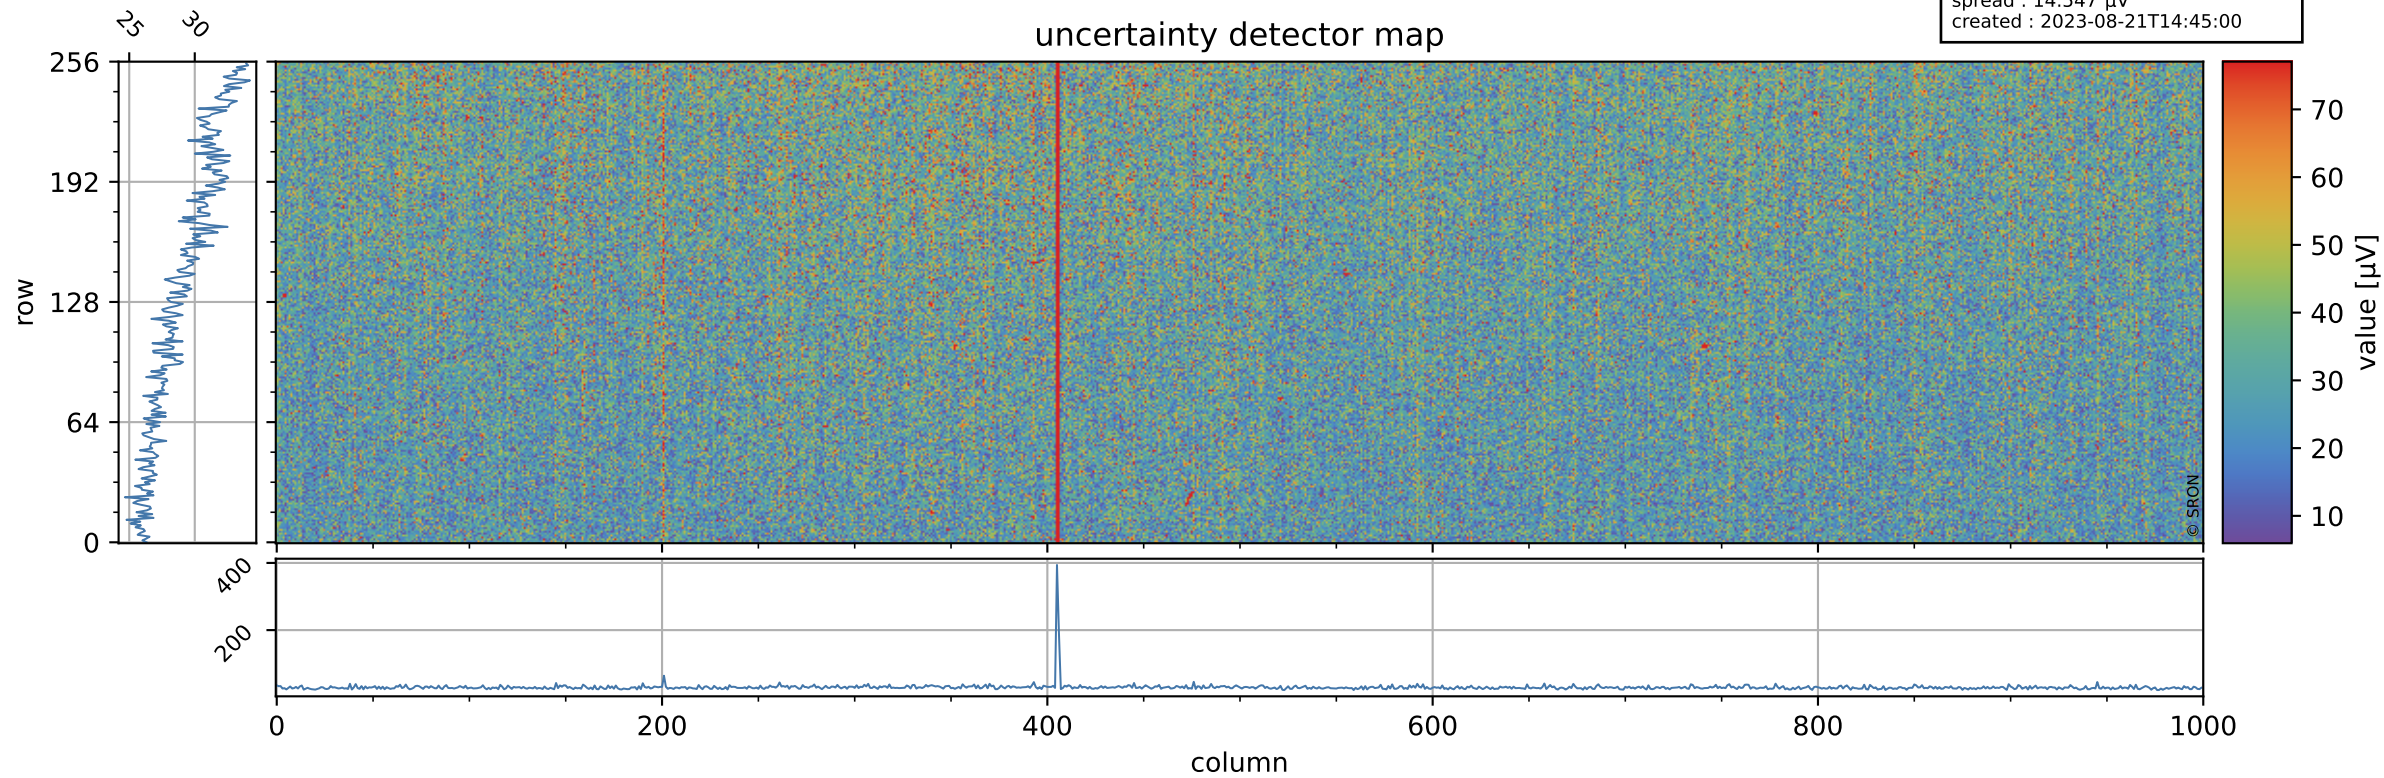

Tropomi SWIR offset (official)

orbits : 19 in [14617, 14662]
coverage : 2020-08-08 / 2020-08-11
median : 0.52594 V
spread : 0.035915 V
created : 2023-08-21T14:45:00

value detector map

Tropomi SWIR offset (official)

orbits : 19 in [14617, 14662]
coverage : 2020-08-08 / 2020-08-11
median : 29.294 μV
spread : 14.547 μV
created : 2023-08-21T14:45:00

Tropomi SWIR offset (official)

orbits : 19 in [14617, 14662]
coverage : 2020-08-08 / 2020-08-11
median : -0.08125 mV
spread : 0.38318 mV
created : 2023-08-21T14:45:01

value compared with SWIR offset CKD

Tropomi SWIR offset (official) ground-tracks of Sentinel-5P

orbits : 19 in [14617, 14662]
coverage : 2020-08-08 / 2020-08-11
created : 2023-08-21T14:45:01

Tropomi SWIR offset (official)

orbits : [2827, 14662]
coverage : 2018-04-30 / 2020-08-11
created : 2023-08-21T14:45:02

trend of detector median & temperatures