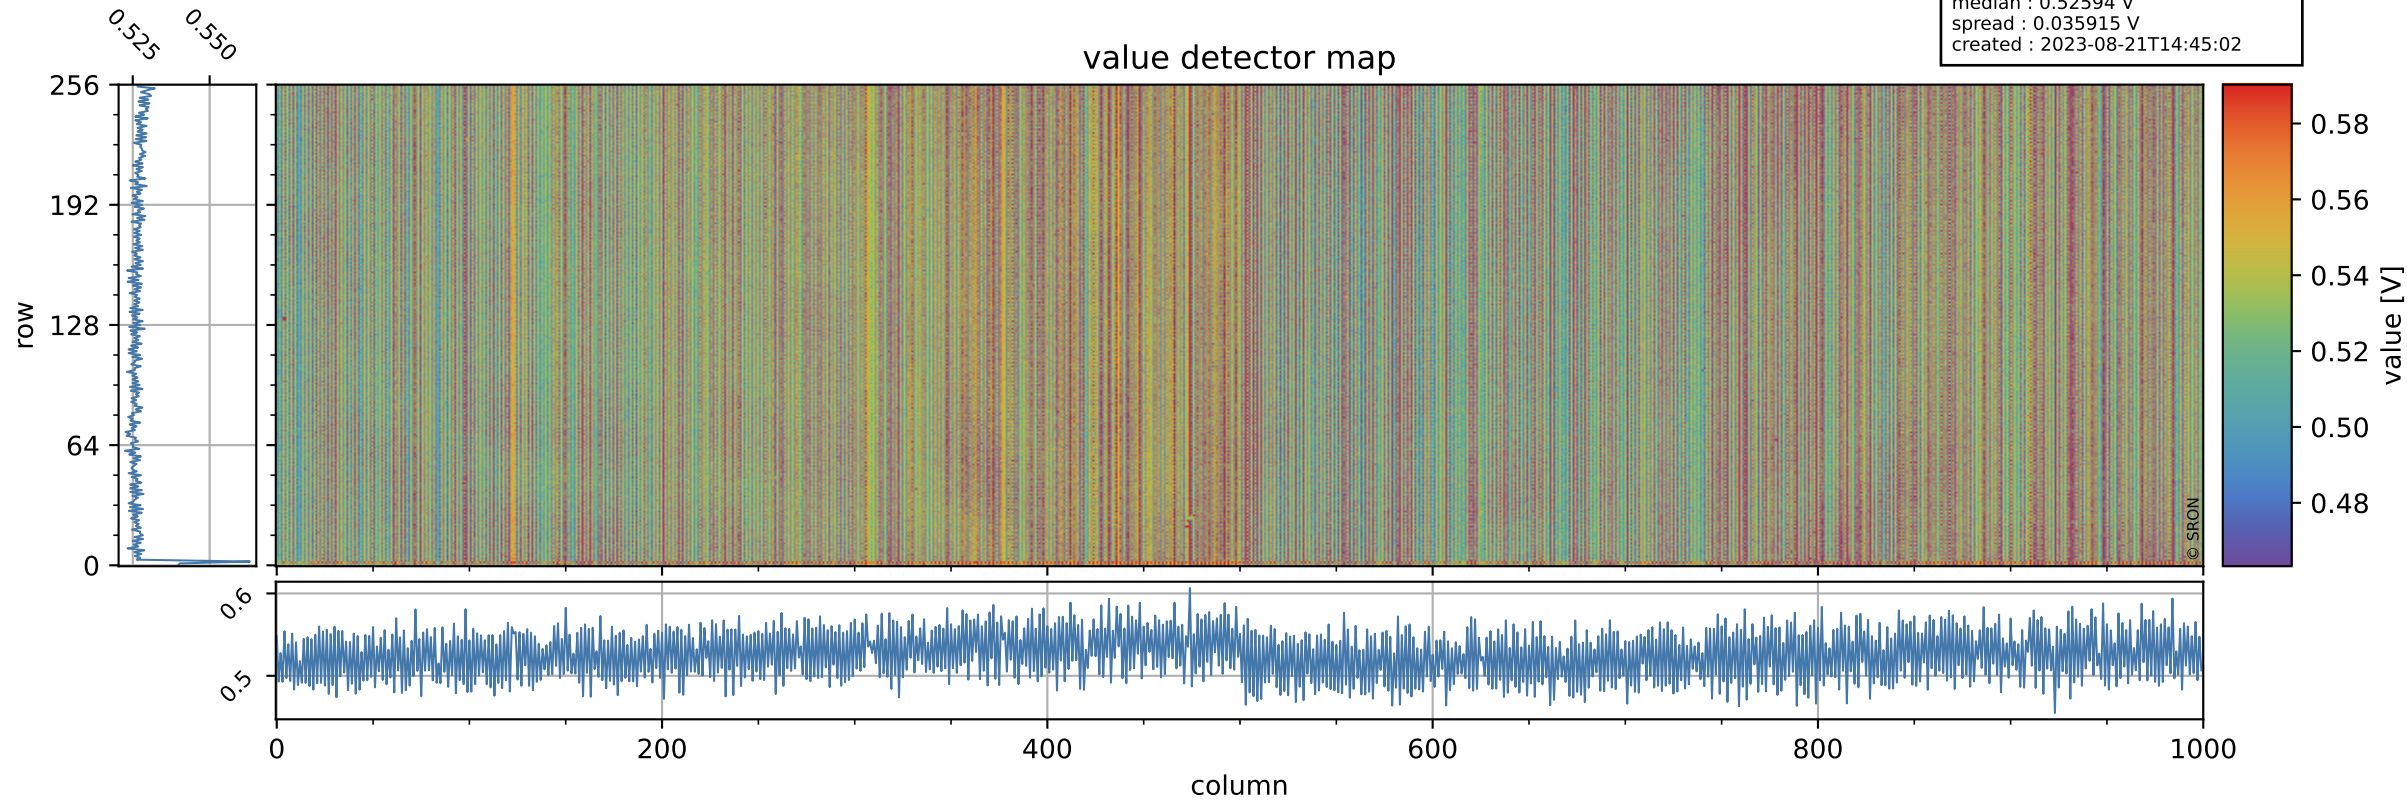

Tropomi SWIR offset (official)

orbits : 20 in [14632, 14677]
coverage : 2020-08-09 / 2020-08-12
median : 0.52594 V
spread : 0.035915 V
created : 2023-08-21T14:45:02

value detector map

Tropomi SWIR offset (official)

orbits : 20 in [14632, 14677]
coverage : 2020-08-09 / 2020-08-12
median : 30.509 μV
spread : 14.906 μV
created : 2023-08-21T14:45:03

Tropomi SWIR offset (official)

value compared with SWIR offset CKD

orbits : 20 in [14632, 14677]
coverage : 2020-08-09 / 2020-08-12
median : -0.080119 mV
spread : 0.38412 mV
created : 2023-08-21T14:45:03

Tropomi SWIR offset (official) ground-tracks of Sentinel-5P

orbits : 20 in [14632, 14677]
coverage : 2020-08-09 / 2020-08-12
created : 2023-08-21T14:45:04

Tropomi SWIR offset (official)

orbits : [2827, 14677]
coverage : 2018-04-30 / 2020-08-12
created : 2023-08-21T14:45:04

trend of detector median & temperatures