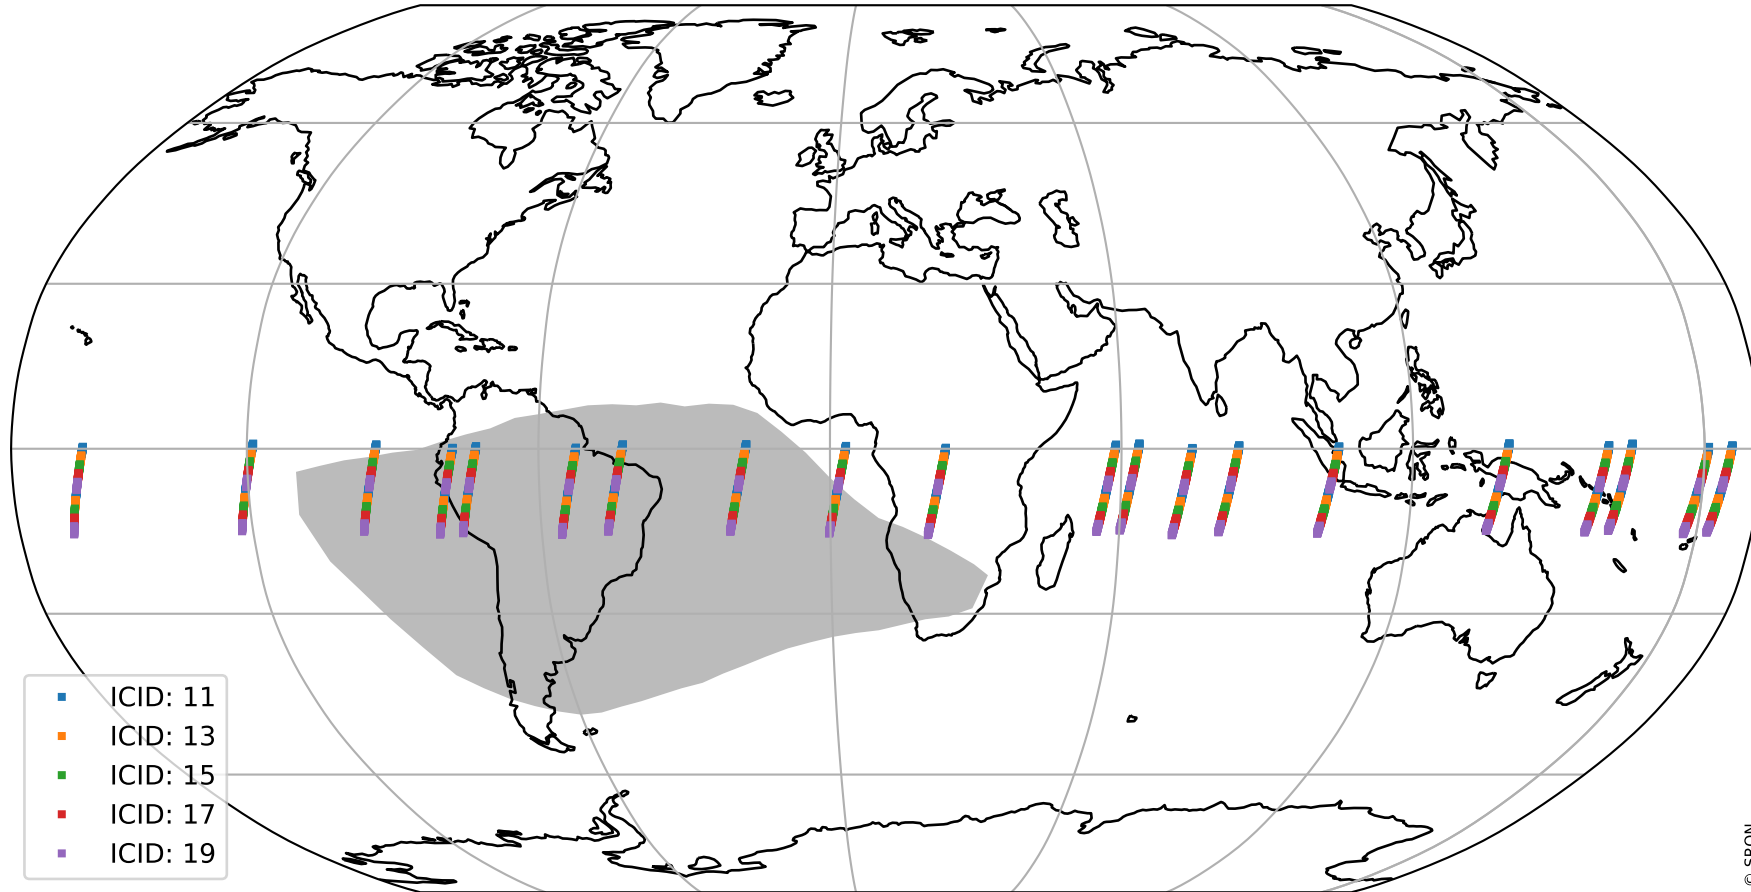

Tropomi SWIR offset (official)

orbits : 20 in [14632, 14677]
coverage : 2020-08-09 / 2020-08-12
median : 0.52594 V
spread : 0.035915 V
created : 2023-08-21T14:45:02

value detector map

Tropomi SWIR offset (official)

orbits : 20 in [14632, 14677]
coverage : 2020-08-09 / 2020-08-12
median : 30.509 μV
spread : 14.906 μV
created : 2023-08-21T14:45:03

Tropomi SWIR offset (official)

value compared with SWIR offset CKD

orbits : 20 in [14632, 14677]
coverage : 2020-08-09 / 2020-08-12
median : -0.080119 mV
spread : 0.38412 mV
created : 2023-08-21T14:45:03

Tropomi SWIR offset (official) ground-tracks of Sentinel-5P

orbits : 20 in [14632, 14677]
coverage : 2020-08-09 / 2020-08-12
created : 2023-08-21T14:45:04

Tropomi SWIR offset (official)

orbits : [2827, 14677]
coverage : 2018-04-30 / 2020-08-12
created : 2023-08-21T14:45:04

trend of detector median & temperatures