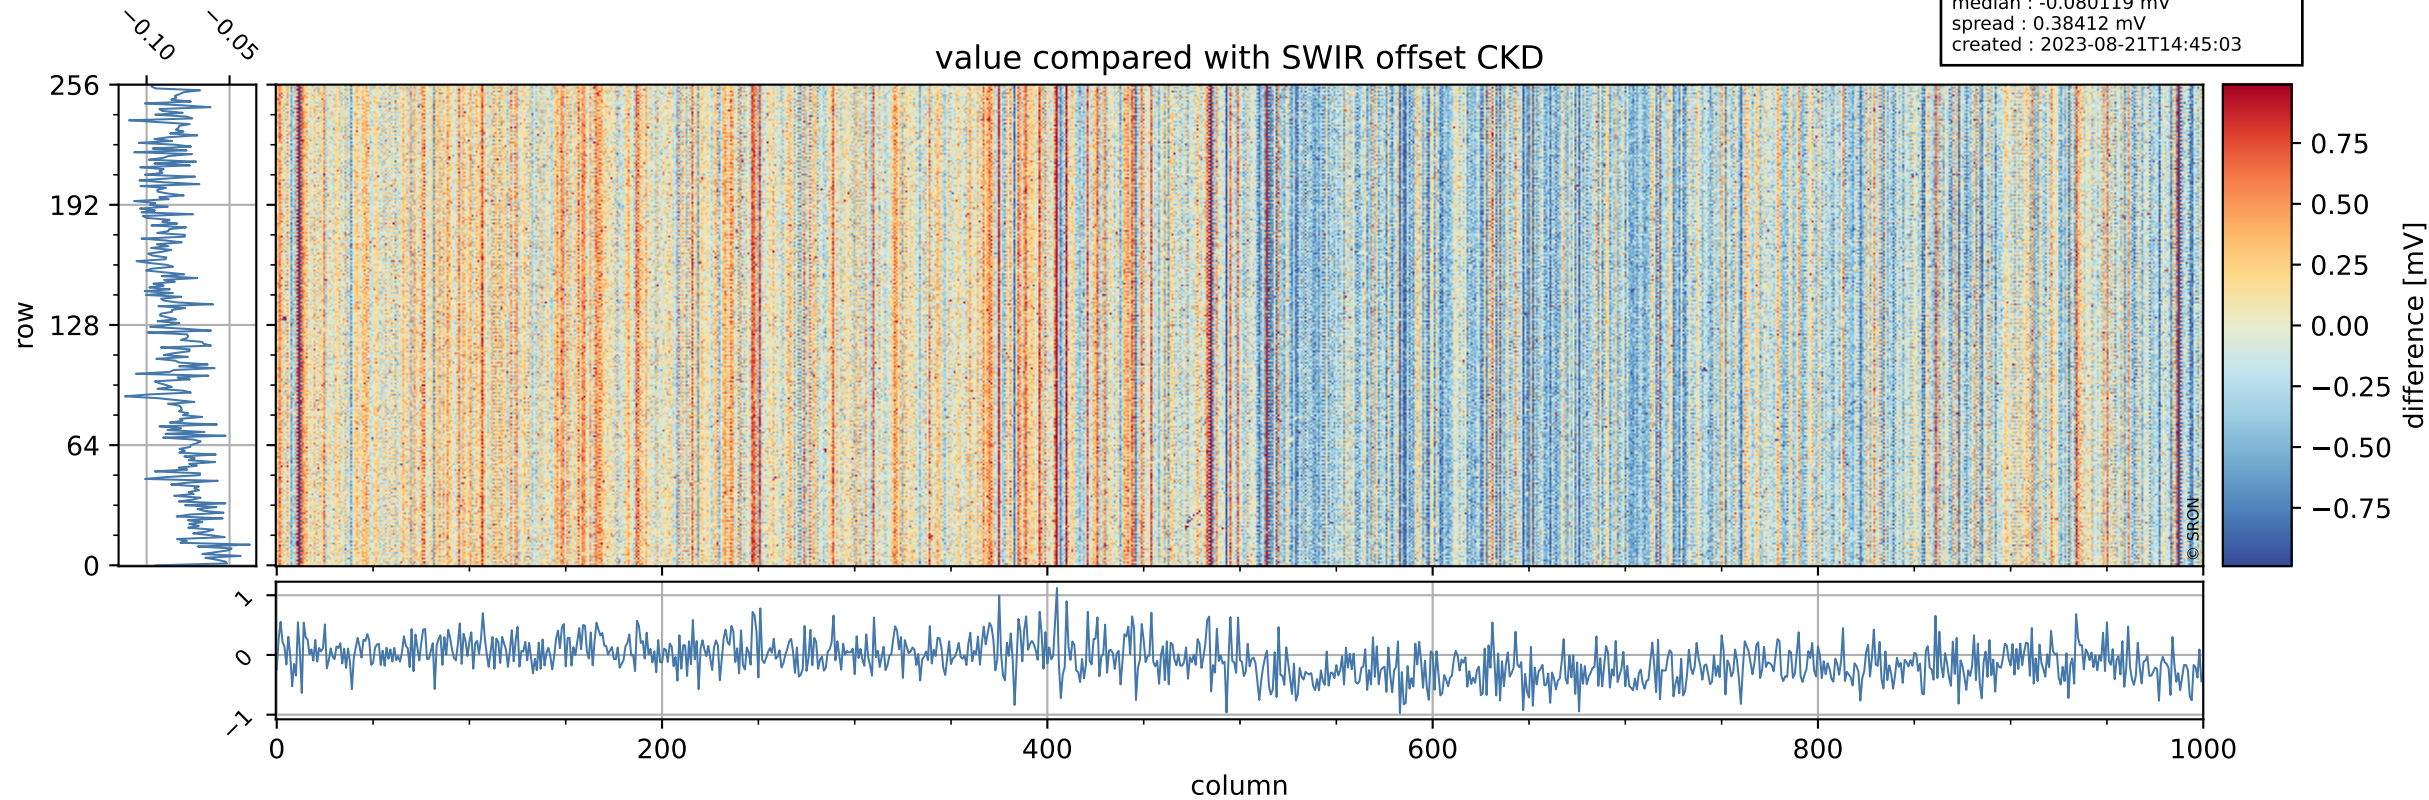

Tropomi SWIR offset (official)

orbits : 20 in [14632, 14677]
coverage : 2020-08-09 / 2020-08-12
median : 0.52594 V
spread : 0.035915 V
created : 2023-08-21T14:45:02

value detector map

Tropomi SWIR offset (official)

orbits : 20 in [14632, 14677]
coverage : 2020-08-09 / 2020-08-12
median : 30.509 μV
spread : 14.906 μV
created : 2023-08-21T14:45:03

Tropomi SWIR offset (official)

value compared with SWIR offset CKD

orbits : 20 in [14632, 14677]
coverage : 2020-08-09 / 2020-08-12
median : -0.080119 mV
spread : 0.38412 mV
created : 2023-08-21T14:45:03

Tropomi SWIR offset (official) ground-tracks of Sentinel-5P

orbits : 20 in [14632, 14677]
coverage : 2020-08-09 / 2020-08-12
created : 2023-08-21T14:45:04

Tropomi SWIR offset (official)

orbits : [2827, 14677]
coverage : 2018-04-30 / 2020-08-12
created : 2023-08-21T14:45:04

trend of detector median & temperatures