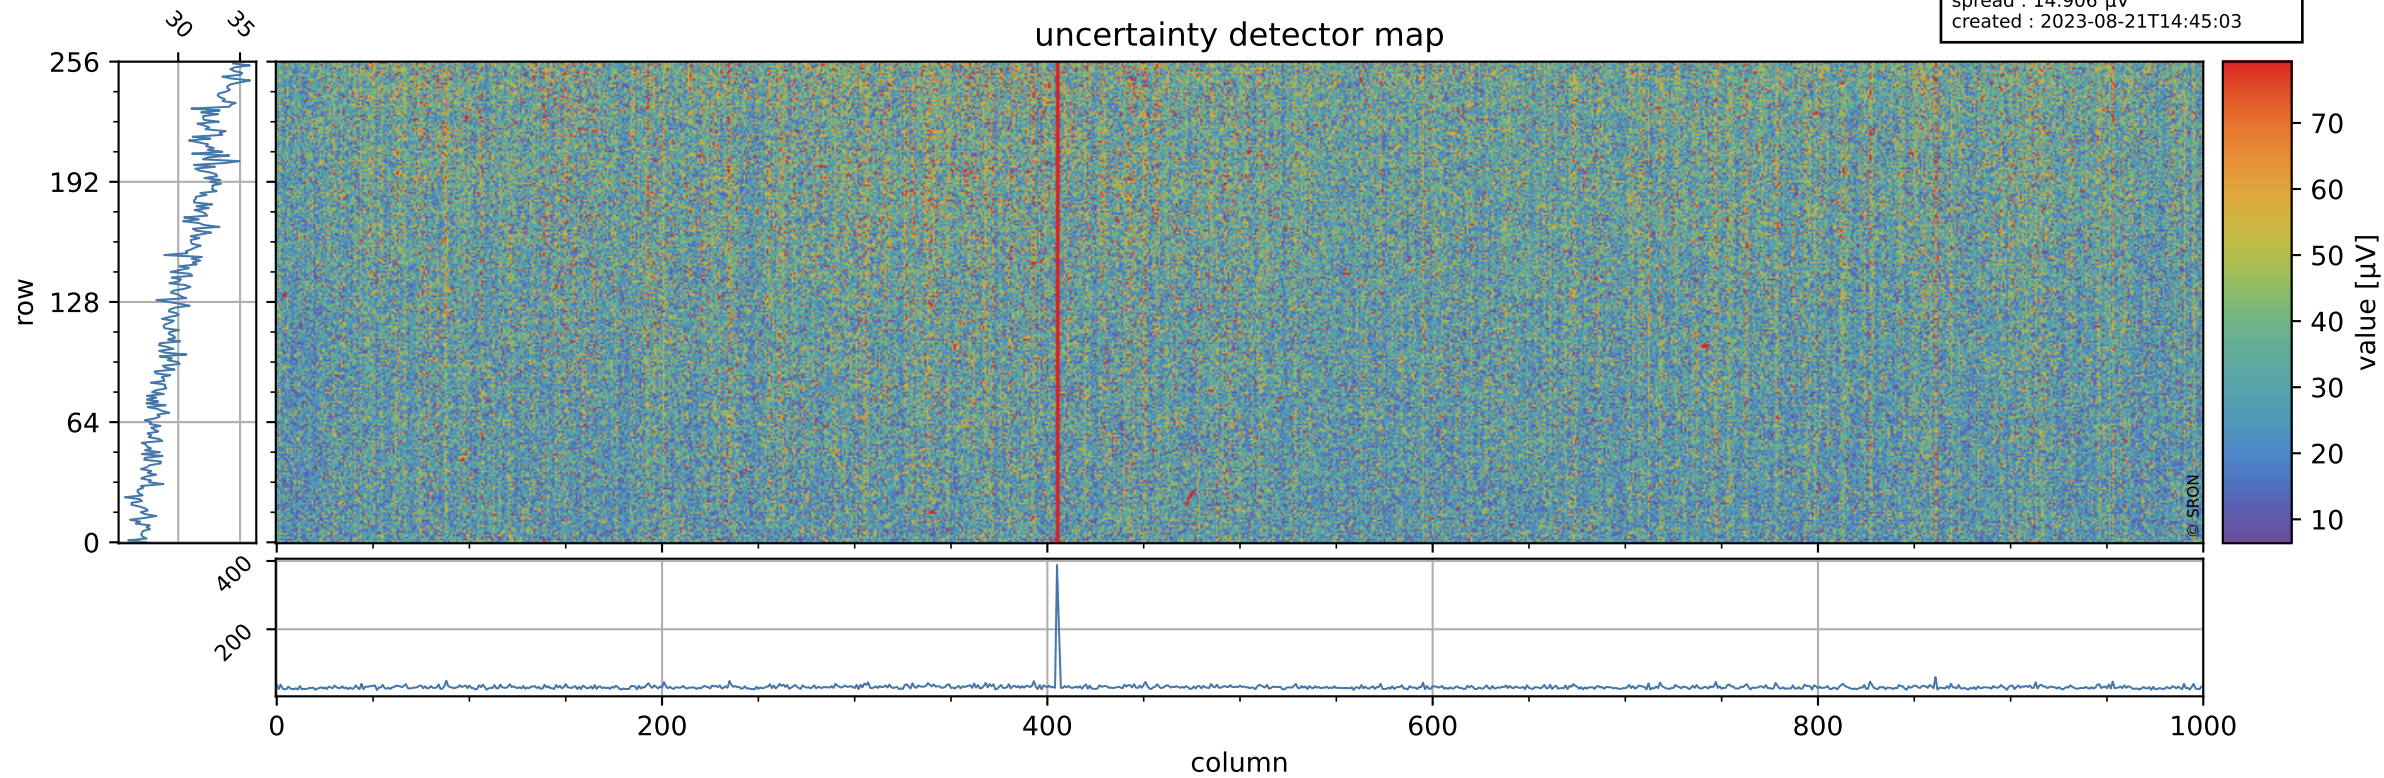

Tropomi SWIR offset (official)

orbits : 20 in [14632, 14677]
coverage : 2020-08-09 / 2020-08-12
median : 0.52594 V
spread : 0.035915 V
created : 2023-08-21T14:45:02

value detector map

Tropomi SWIR offset (official)

orbits : 20 in [14632, 14677]
coverage : 2020-08-09 / 2020-08-12
median : 30.509 μV
spread : 14.906 μV
created : 2023-08-21T14:45:03

Tropomi SWIR offset (official)

value compared with SWIR offset CKD

orbits : 20 in [14632, 14677]
coverage : 2020-08-09 / 2020-08-12
median : -0.080119 mV
spread : 0.38412 mV
created : 2023-08-21T14:45:03

Tropomi SWIR offset (official) ground-tracks of Sentinel-5P

orbits : 20 in [14632, 14677]
coverage : 2020-08-09 / 2020-08-12
created : 2023-08-21T14:45:04

Tropomi SWIR offset (official)

orbits : [2827, 14677]
coverage : 2018-04-30 / 2020-08-12
created : 2023-08-21T14:45:04

trend of detector median & temperatures