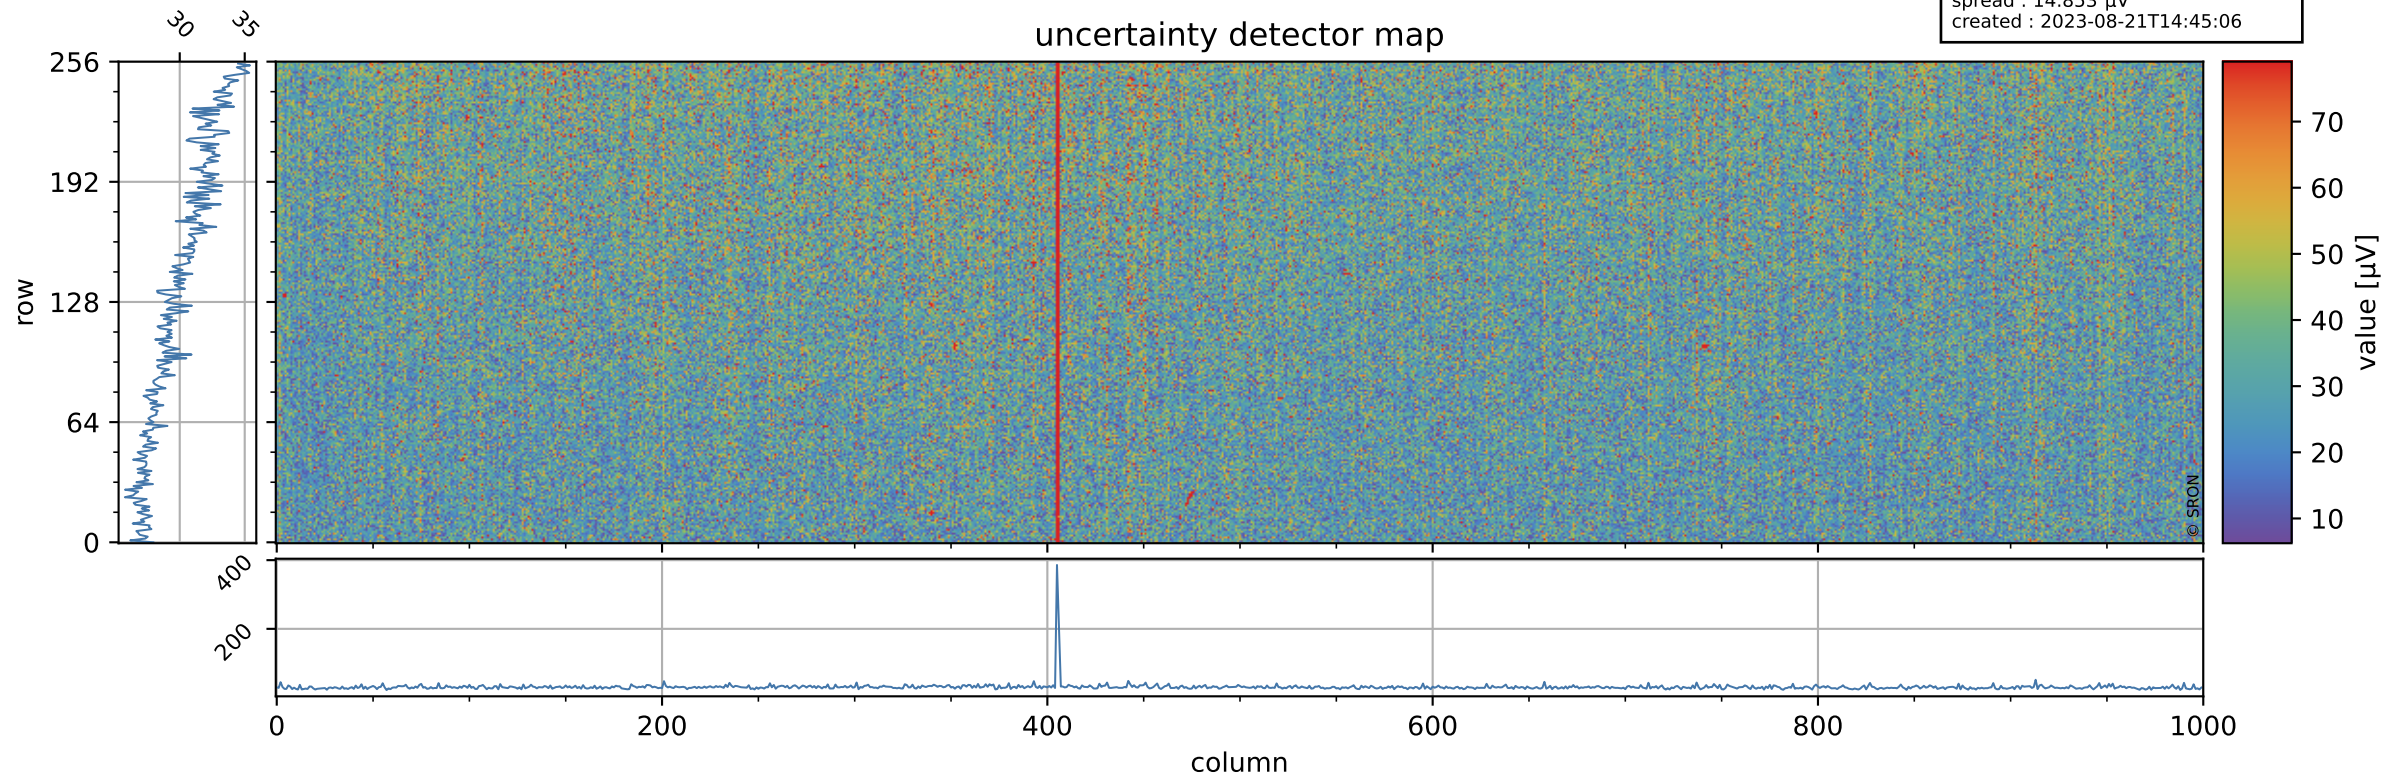

Tropomi SWIR offset (official)

orbits : 19 in [14647, 14692]
coverage : 2020-08-10 / 2020-08-13
median : 0.52594 V
spread : 0.035915 V
created : 2023-08-21T14:45:05

value detector map

Tropomi SWIR offset (official)

orbits : 19 in [14647, 14692]
coverage : 2020-08-10 / 2020-08-13
median : 30.188 μV
spread : 14.853 μV
created : 2023-08-21T14:45:06

Tropomi SWIR offset (official)

value compared with SWIR offset CKD

orbits : 19 in [14647, 14692]
coverage : 2020-08-10 / 2020-08-13
median : -0.078615 mV
spread : 0.38486 mV
created : 2023-08-21T14:45:06

Tropomi SWIR offset (official) ground-tracks of Sentinel-5P

orbits : 19 in [14647, 14692]
coverage : 2020-08-10 / 2020-08-13
created : 2023-08-21T14:45:07

Tropomi SWIR offset (official)

orbits : [2827, 14692]
coverage : 2018-04-30 / 2020-08-13
created : 2023-08-21T14:45:07

trend of detector median & temperatures