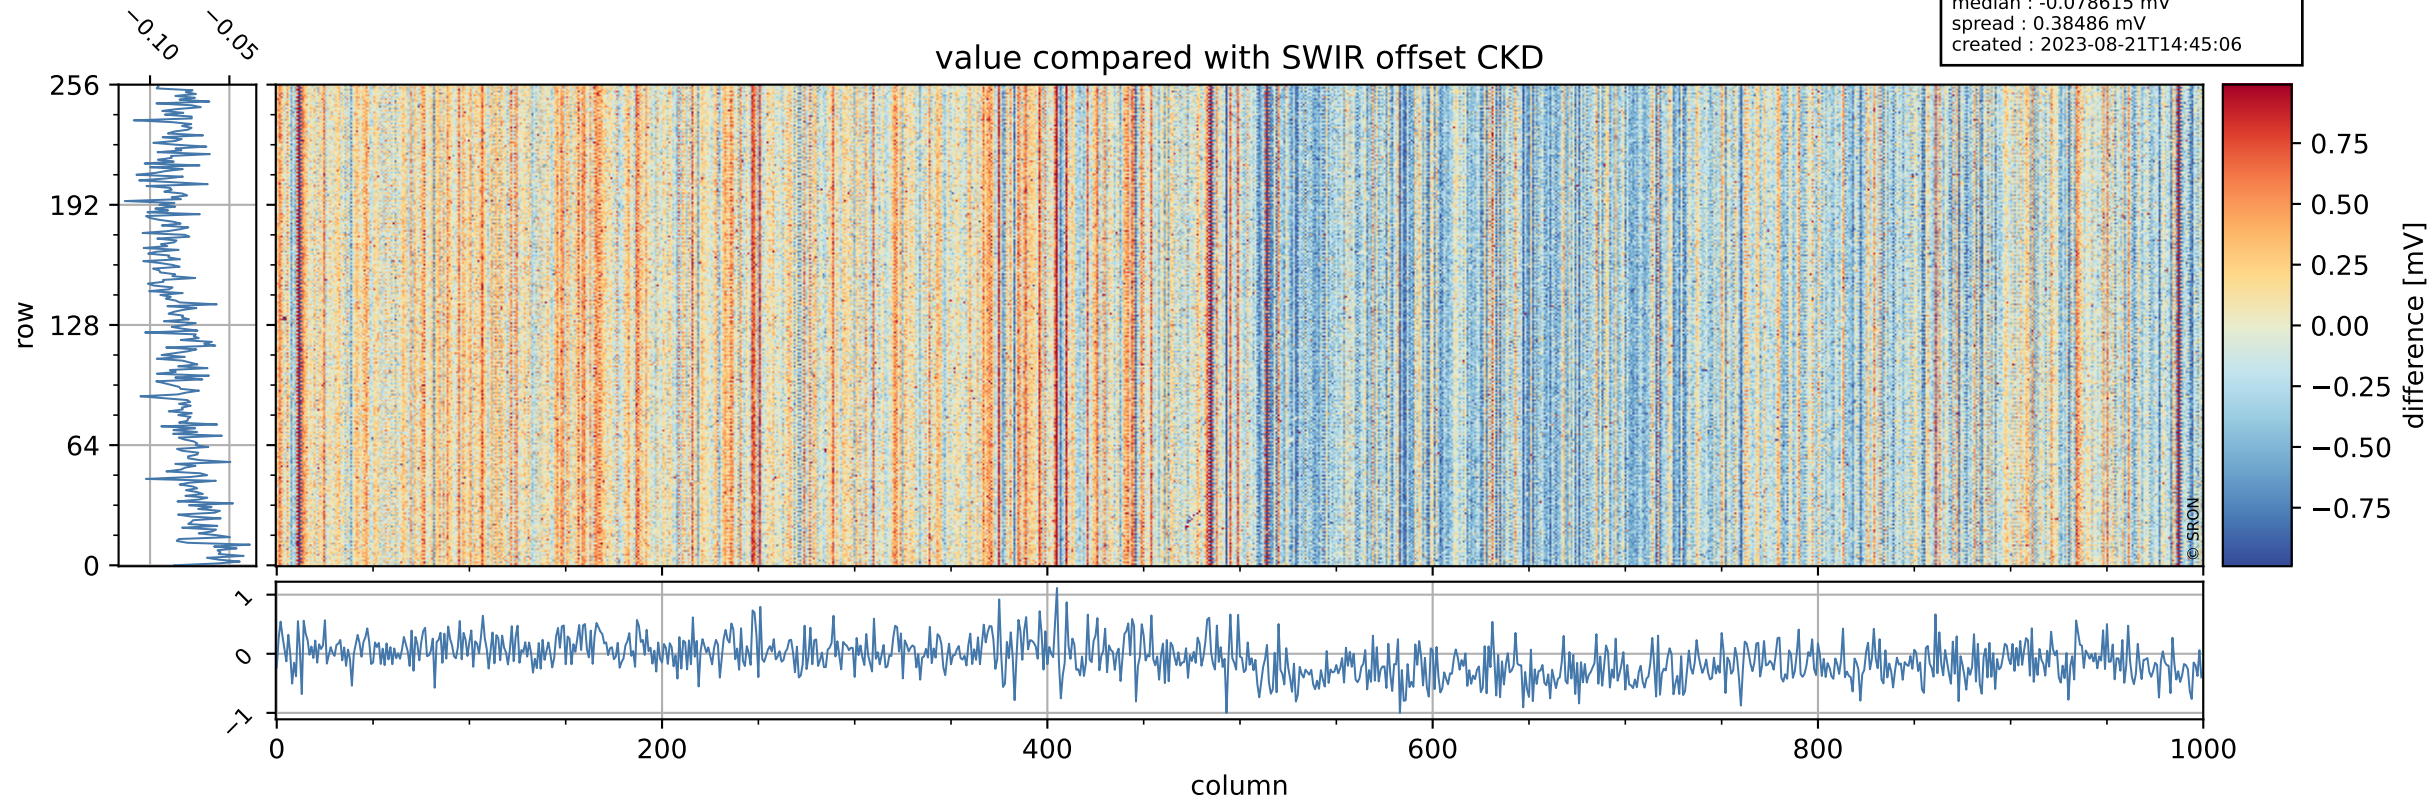

Tropomi SWIR offset (official)

orbits : 19 in [14647, 14692]
coverage : 2020-08-10 / 2020-08-13
median : 0.52594 V
spread : 0.035915 V
created : 2023-08-21T14:45:05

value detector map

Tropomi SWIR offset (official)

orbits : 19 in [14647, 14692]
coverage : 2020-08-10 / 2020-08-13
median : 30.188 μV
spread : 14.853 μV
created : 2023-08-21T14:45:06

Tropomi SWIR offset (official)

value compared with SWIR offset CKD

orbits : 19 in [14647, 14692]
coverage : 2020-08-10 / 2020-08-13
median : -0.078615 mV
spread : 0.38486 mV
created : 2023-08-21T14:45:06

Tropomi SWIR offset (official) ground-tracks of Sentinel-5P

orbits : 19 in [14647, 14692]
coverage : 2020-08-10 / 2020-08-13
created : 2023-08-21T14:45:07

Tropomi SWIR offset (official)

orbits : [2827, 14692]
coverage : 2018-04-30 / 2020-08-13
created : 2023-08-21T14:45:07

trend of detector median & temperatures