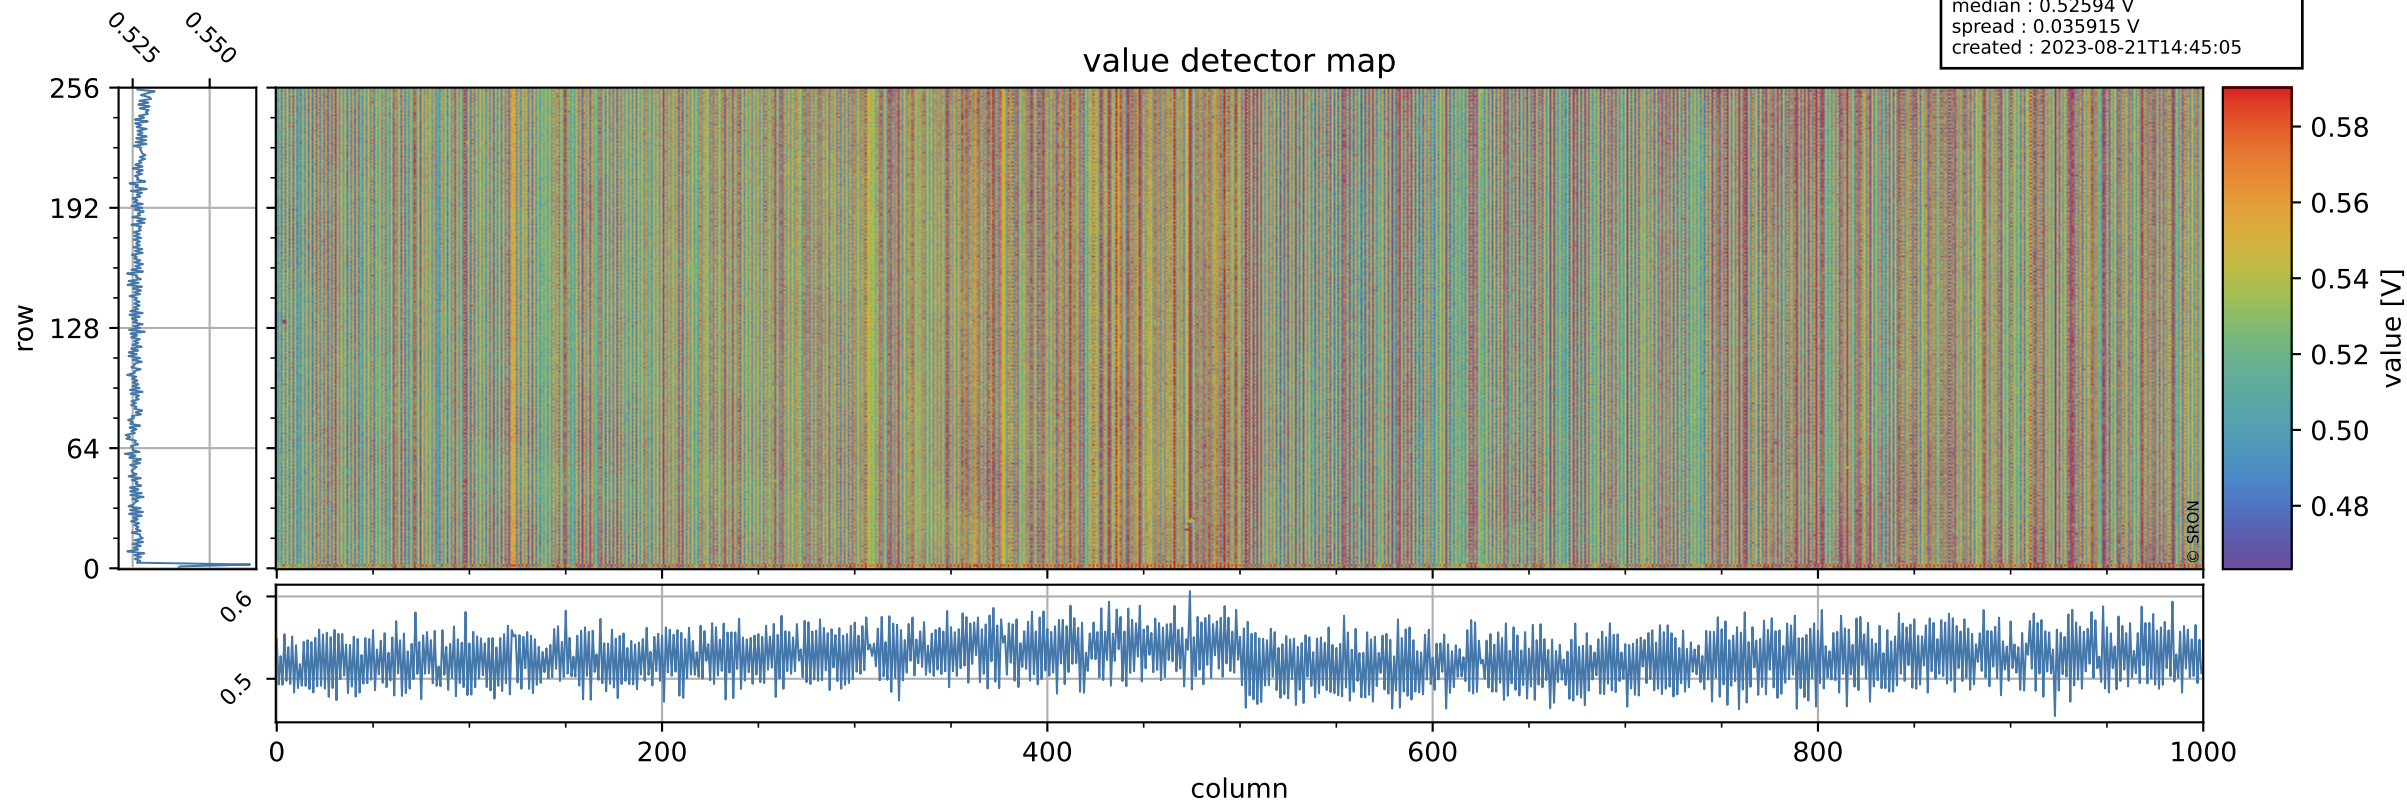

Tropomi SWIR offset (official)

orbits : 19 in [14647, 14692]
coverage : 2020-08-10 / 2020-08-13
median : 0.52594 V
spread : 0.035915 V
created : 2023-08-21T14:45:05

value detector map

Tropomi SWIR offset (official)

orbits : 19 in [14647, 14692]
coverage : 2020-08-10 / 2020-08-13
median : 30.188 μV
spread : 14.853 μV
created : 2023-08-21T14:45:06

Tropomi SWIR offset (official)

value compared with SWIR offset CKD

orbits : 19 in [14647, 14692]
coverage : 2020-08-10 / 2020-08-13
median : -0.078615 mV
spread : 0.38486 mV
created : 2023-08-21T14:45:06

Tropomi SWIR offset (official) ground-tracks of Sentinel-5P

orbits : 19 in [14647, 14692]
coverage : 2020-08-10 / 2020-08-13
created : 2023-08-21T14:45:07

Tropomi SWIR offset (official)

orbits : [2827, 14692]
coverage : 2018-04-30 / 2020-08-13
created : 2023-08-21T14:45:07

trend of detector median & temperatures