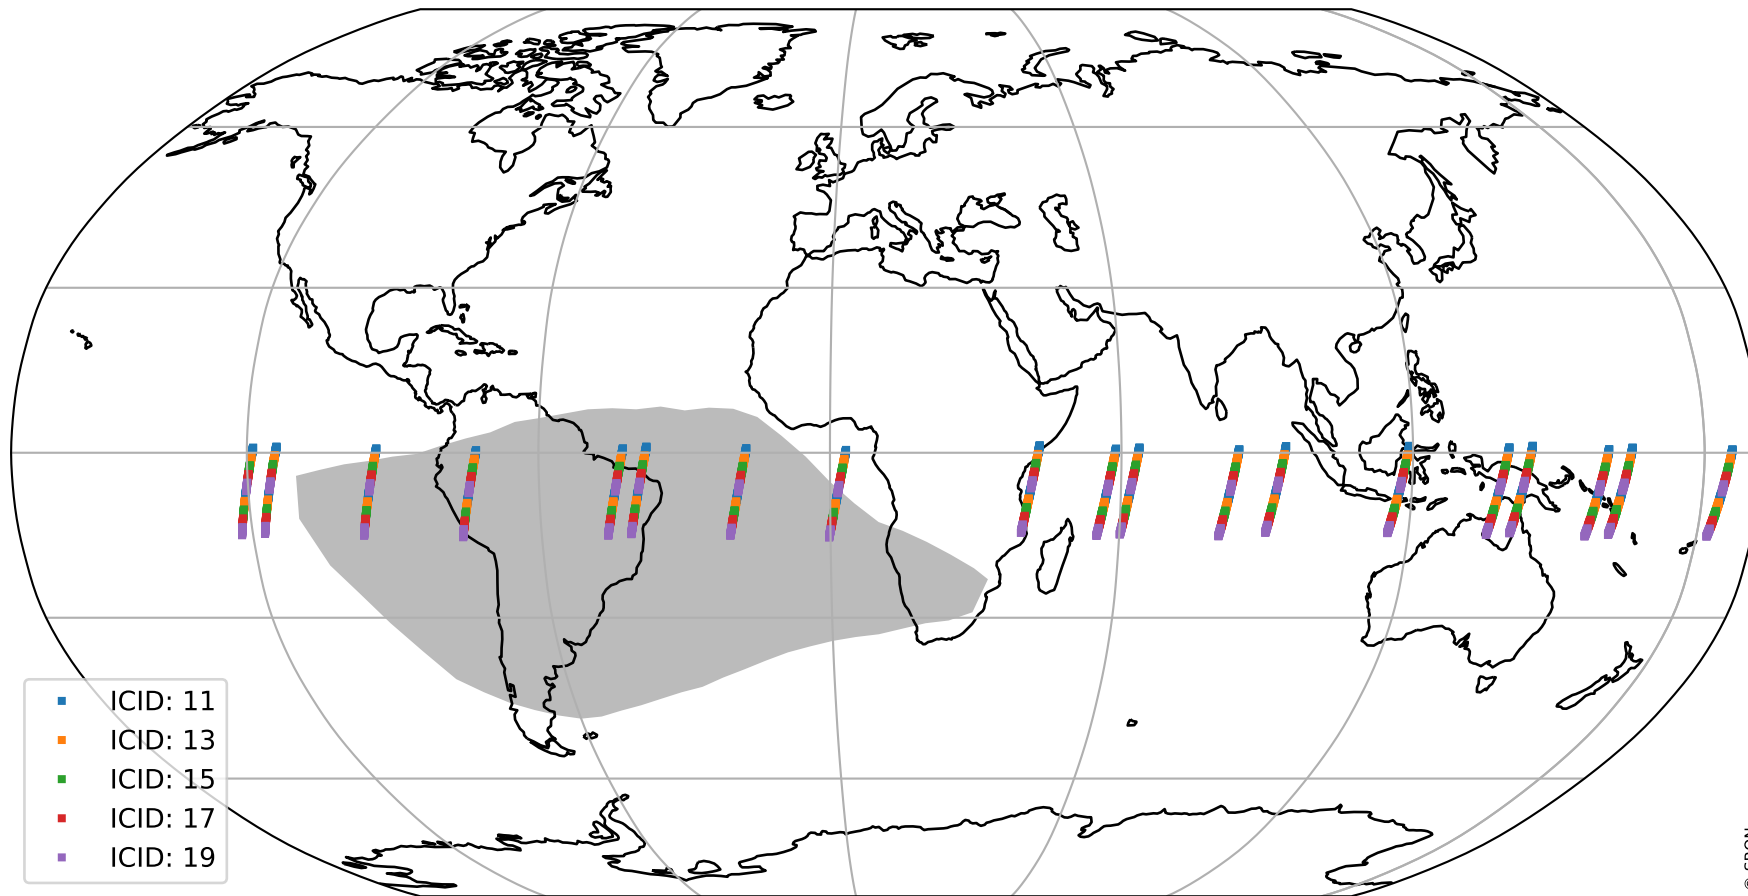

Tropomi SWIR offset (official)

orbits : 19 in [14647, 14692]
coverage : 2020-08-10 / 2020-08-13
median : 0.52594 V
spread : 0.035915 V
created : 2023-08-21T14:45:05

value detector map

Tropomi SWIR offset (official)

orbits : 19 in [14647, 14692]
coverage : 2020-08-10 / 2020-08-13
median : 30.188 μV
spread : 14.853 μV
created : 2023-08-21T14:45:06

Tropomi SWIR offset (official)

value compared with SWIR offset CKD

orbits : 19 in [14647, 14692]
coverage : 2020-08-10 / 2020-08-13
median : -0.078615 mV
spread : 0.38486 mV
created : 2023-08-21T14:45:06

Tropomi SWIR offset (official) ground-tracks of Sentinel-5P

orbits : 19 in [14647, 14692]
coverage : 2020-08-10 / 2020-08-13
created : 2023-08-21T14:45:07

Tropomi SWIR offset (official)

orbits : [2827, 14692]
coverage : 2018-04-30 / 2020-08-13
created : 2023-08-21T14:45:07

trend of detector median & temperatures