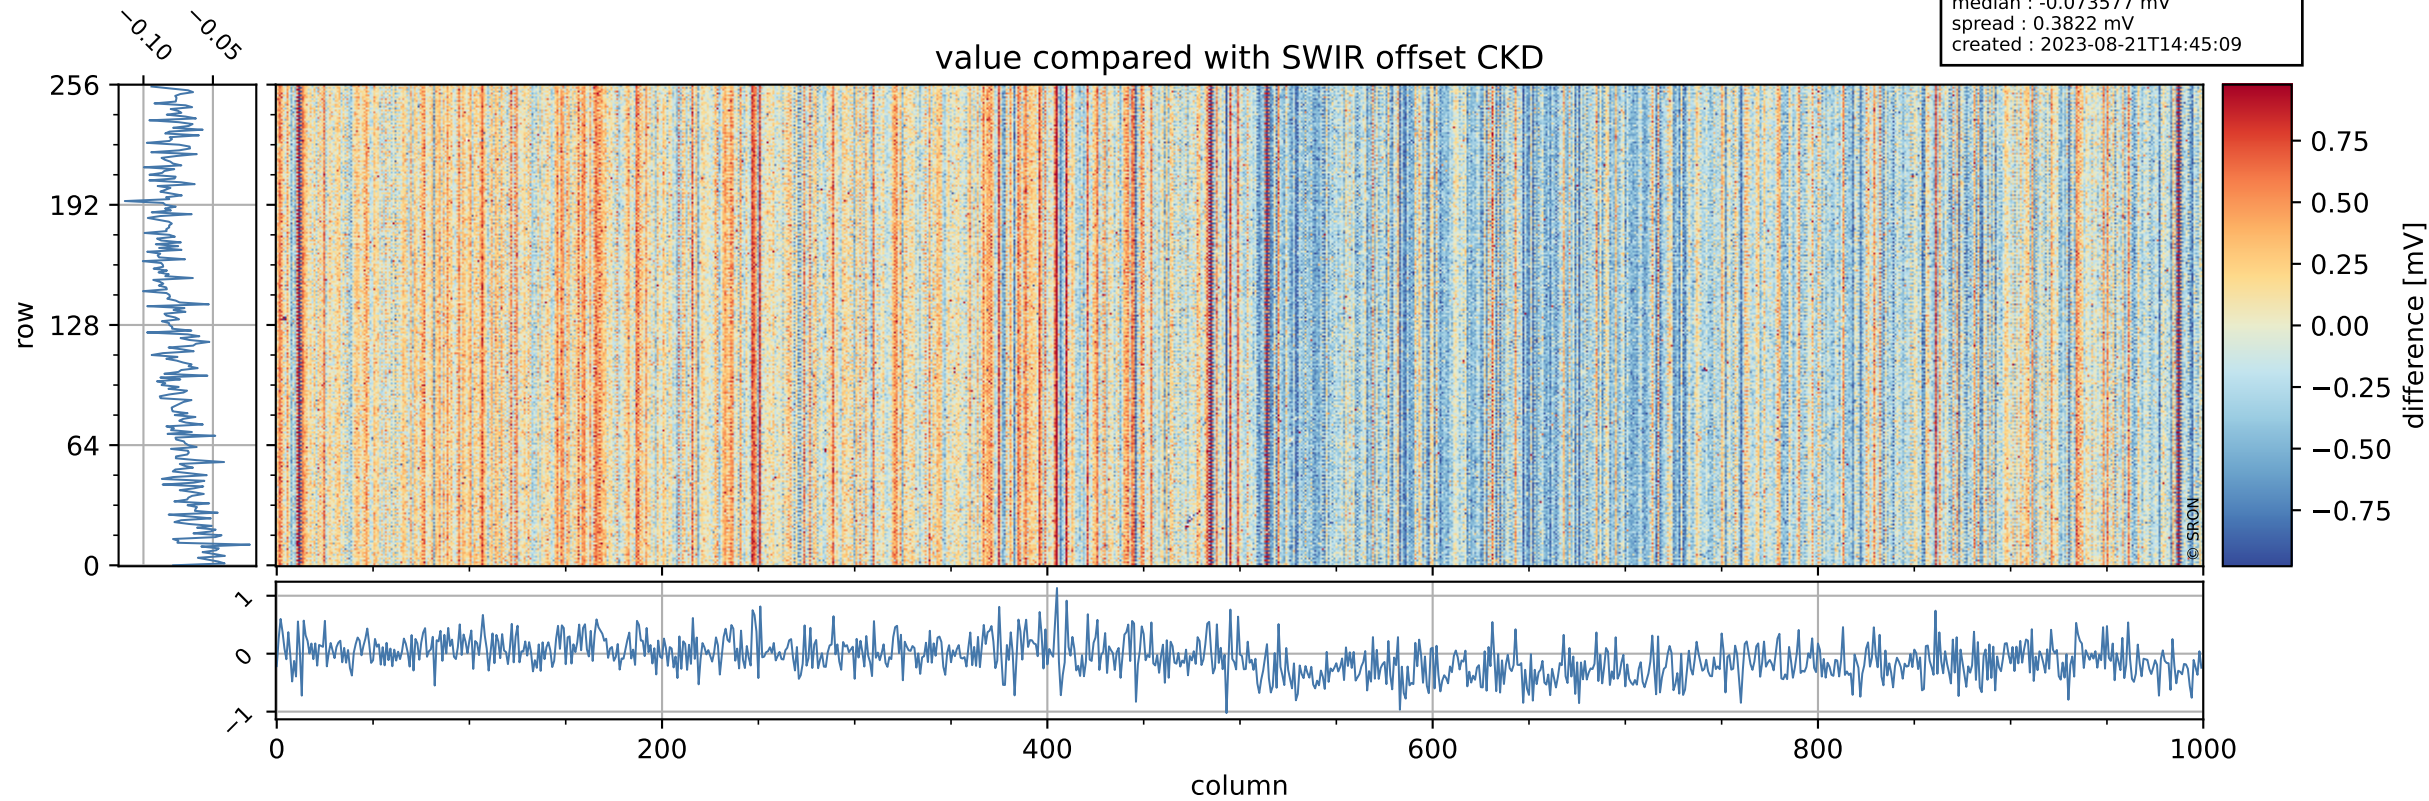

Tropomi SWIR offset (official)

orbits : 20 in [14662, 14707]
coverage : 2020-08-12 / 2020-08-15
median : 0.52595 V
spread : 0.035914 V
created : 2023-08-21T14:45:09

value detector map

Tropomi SWIR offset (official)

orbits : 20 in [14662, 14707]
coverage : 2020-08-12 / 2020-08-15
median : 30.33 μV
spread : 15.012 μV
created : 2023-08-21T14:45:09

Tropomi SWIR offset (official)

orbits : 20 in [14662, 14707]
coverage : 2020-08-12 / 2020-08-15
median : -0.073577 mV
spread : 0.3822 mV
created : 2023-08-21T14:45:09

value compared with SWIR offset CKD

Tropomi SWIR offset (official) ground-tracks of Sentinel-5P

orbits : 20 in [14662, 14707]
coverage : 2020-08-12 / 2020-08-15
created : 2023-08-21T14:45:09

Tropomi SWIR offset (official)

orbits : [2827, 14707]
coverage : 2018-04-30 / 2020-08-15
created : 2023-08-21T14:45:10

trend of detector median & temperatures