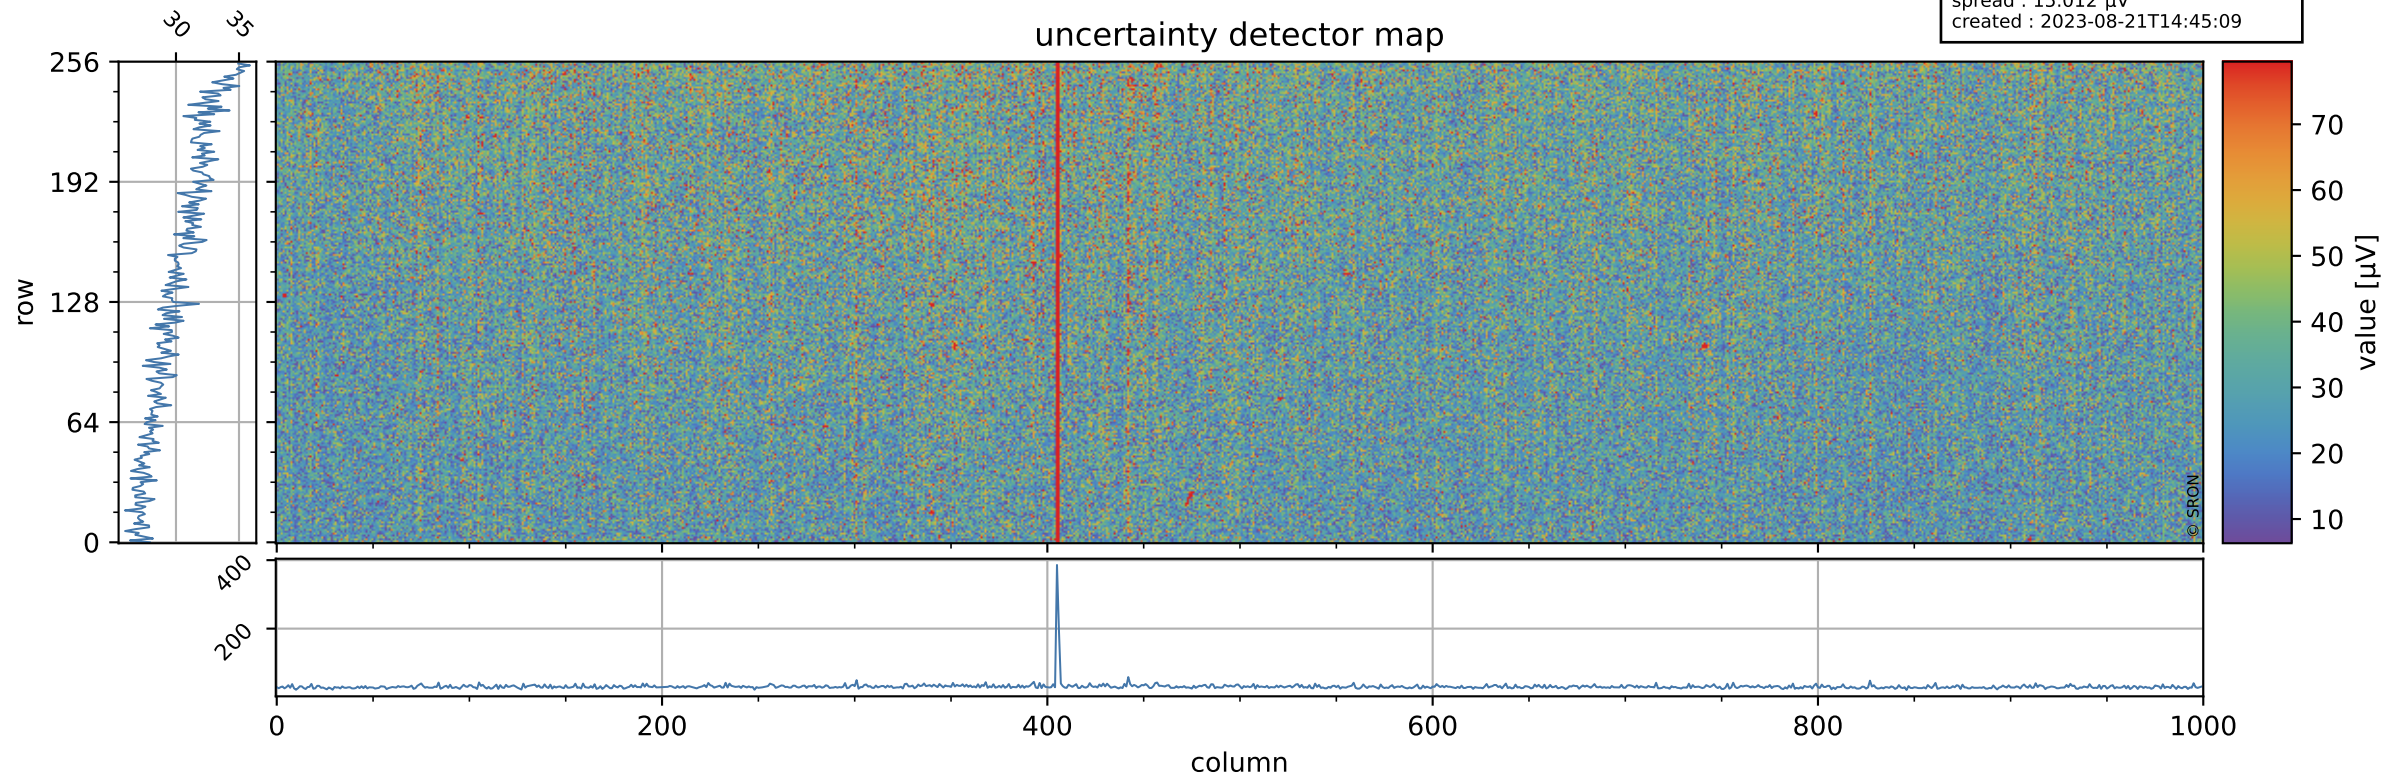

Tropomi SWIR offset (official)

orbits : 20 in [14662, 14707]
coverage : 2020-08-12 / 2020-08-15
median : 0.52595 V
spread : 0.035914 V
created : 2023-08-21T14:45:09

value detector map

Tropomi SWIR offset (official)

orbits : 20 in [14662, 14707]
coverage : 2020-08-12 / 2020-08-15
median : 30.33 μV
spread : 15.012 μV
created : 2023-08-21T14:45:09

Tropomi SWIR offset (official)

orbits : 20 in [14662, 14707]
coverage : 2020-08-12 / 2020-08-15
median : -0.073577 mV
spread : 0.3822 mV
created : 2023-08-21T14:45:09

value compared with SWIR offset CKD

Tropomi SWIR offset (official) ground-tracks of Sentinel-5P

orbits : 20 in [14662, 14707]
coverage : 2020-08-12 / 2020-08-15
created : 2023-08-21T14:45:09

Tropomi SWIR offset (official)

orbits : [2827, 14707]
coverage : 2018-04-30 / 2020-08-15
created : 2023-08-21T14:45:10

trend of detector median & temperatures