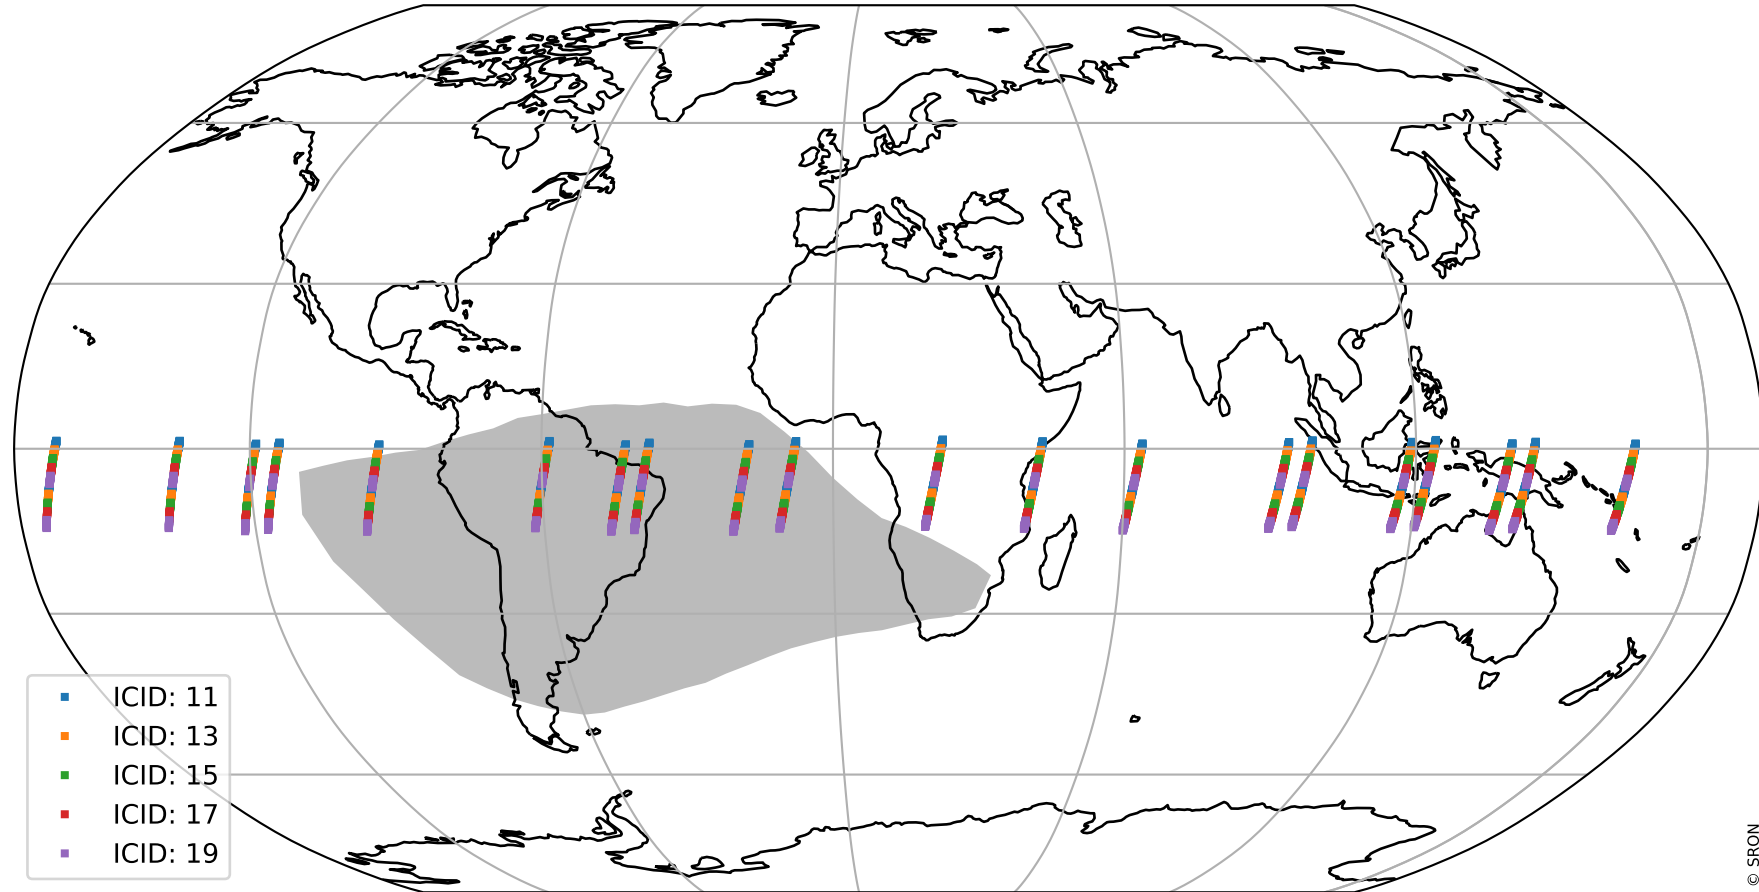

Tropomi SWIR offset (official)

orbits : 20 in [14662, 14707]
coverage : 2020-08-12 / 2020-08-15
median : 0.52595 V
spread : 0.035914 V
created : 2023-08-21T14:45:09

value detector map

Tropomi SWIR offset (official)

orbits : 20 in [14662, 14707]
coverage : 2020-08-12 / 2020-08-15
median : 30.33 μV
spread : 15.012 μV
created : 2023-08-21T14:45:09

Tropomi SWIR offset (official)

orbits : 20 in [14662, 14707]
coverage : 2020-08-12 / 2020-08-15
median : -0.073577 mV
spread : 0.3822 mV
created : 2023-08-21T14:45:09

value compared with SWIR offset CKD

Tropomi SWIR offset (official) ground-tracks of Sentinel-5P

orbits : 20 in [14662, 14707]
coverage : 2020-08-12 / 2020-08-15
created : 2023-08-21T14:45:09

Tropomi SWIR offset (official)

orbits : [2827, 14707]
coverage : 2018-04-30 / 2020-08-15
created : 2023-08-21T14:45:10

trend of detector median & temperatures