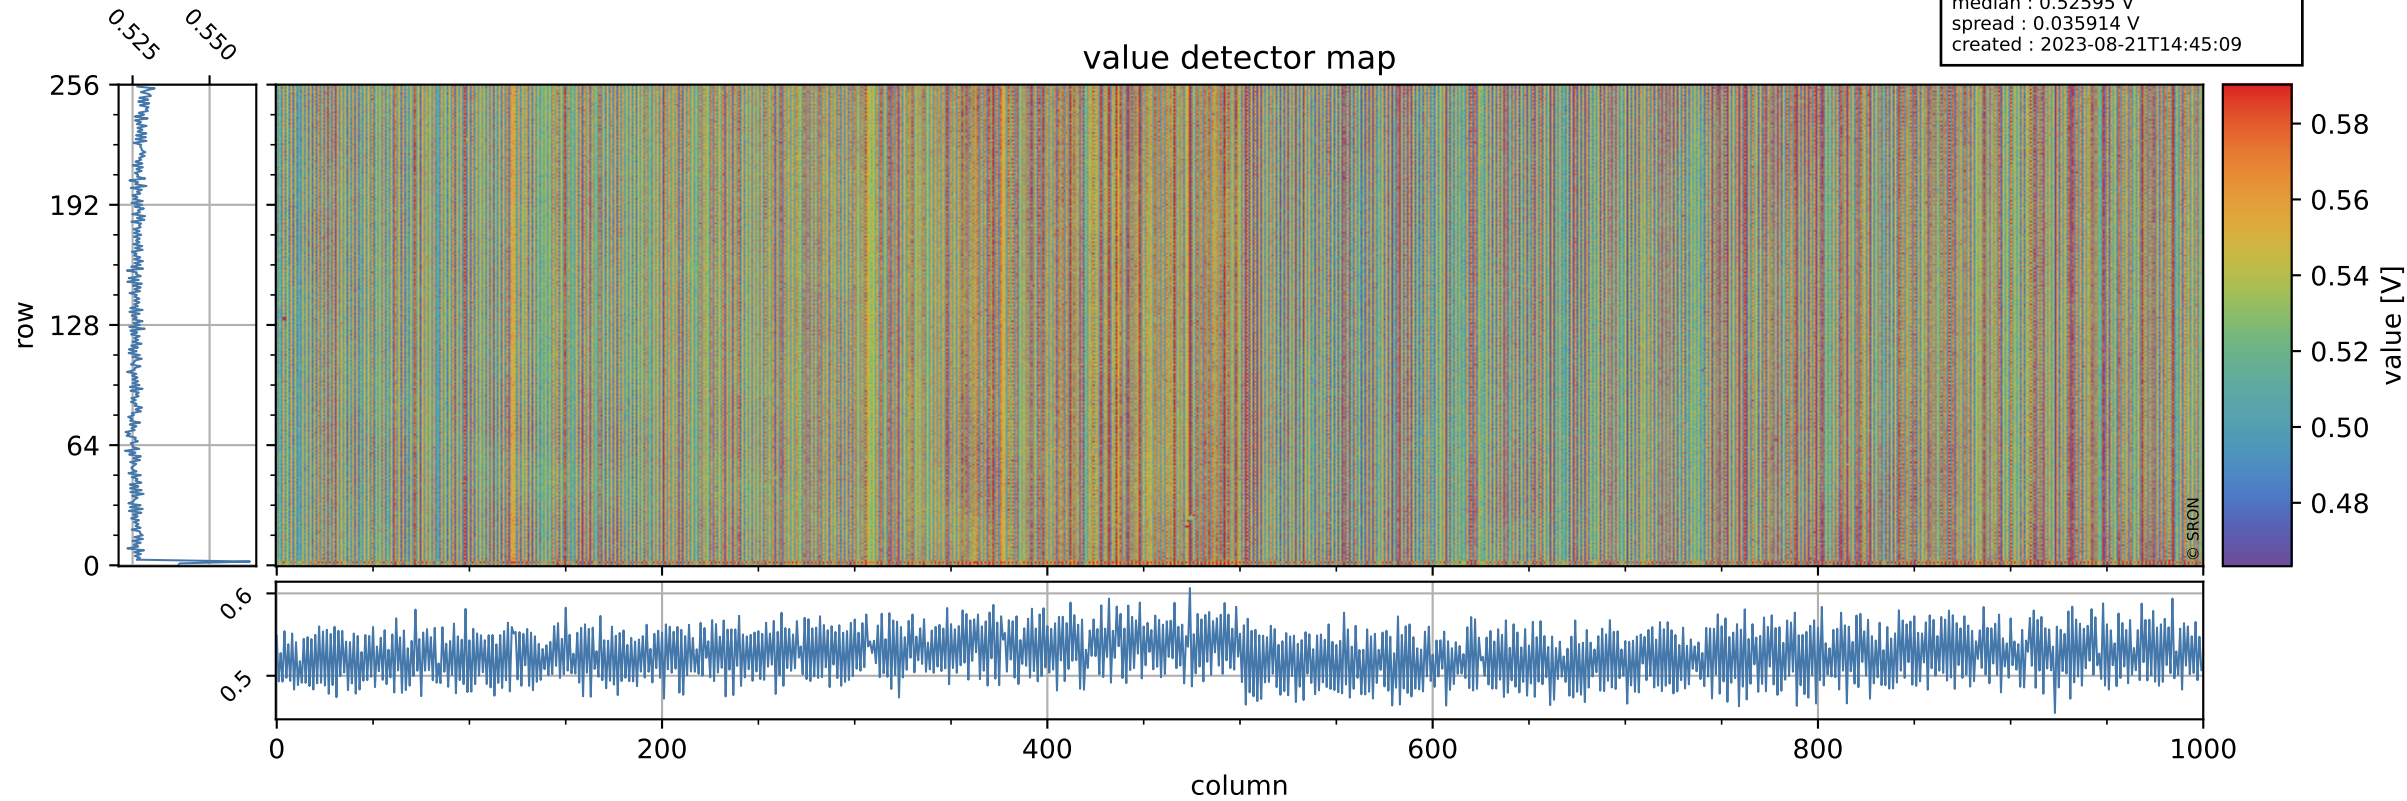

Tropomi SWIR offset (official)

orbits : 20 in [14662, 14707]
coverage : 2020-08-12 / 2020-08-15
median : 0.52595 V
spread : 0.035914 V
created : 2023-08-21T14:45:09

value detector map

Tropomi SWIR offset (official)

orbits : 20 in [14662, 14707]
coverage : 2020-08-12 / 2020-08-15
median : 30.33 μV
spread : 15.012 μV
created : 2023-08-21T14:45:09

Tropomi SWIR offset (official)

orbits : 20 in [14662, 14707]
coverage : 2020-08-12 / 2020-08-15
median : -0.073577 mV
spread : 0.3822 mV
created : 2023-08-21T14:45:09

value compared with SWIR offset CKD

Tropomi SWIR offset (official) ground-tracks of Sentinel-5P

orbits : 20 in [14662, 14707]
coverage : 2020-08-12 / 2020-08-15
created : 2023-08-21T14:45:09

Tropomi SWIR offset (official)

orbits : [2827, 14707]
coverage : 2018-04-30 / 2020-08-15
created : 2023-08-21T14:45:10

trend of detector median & temperatures